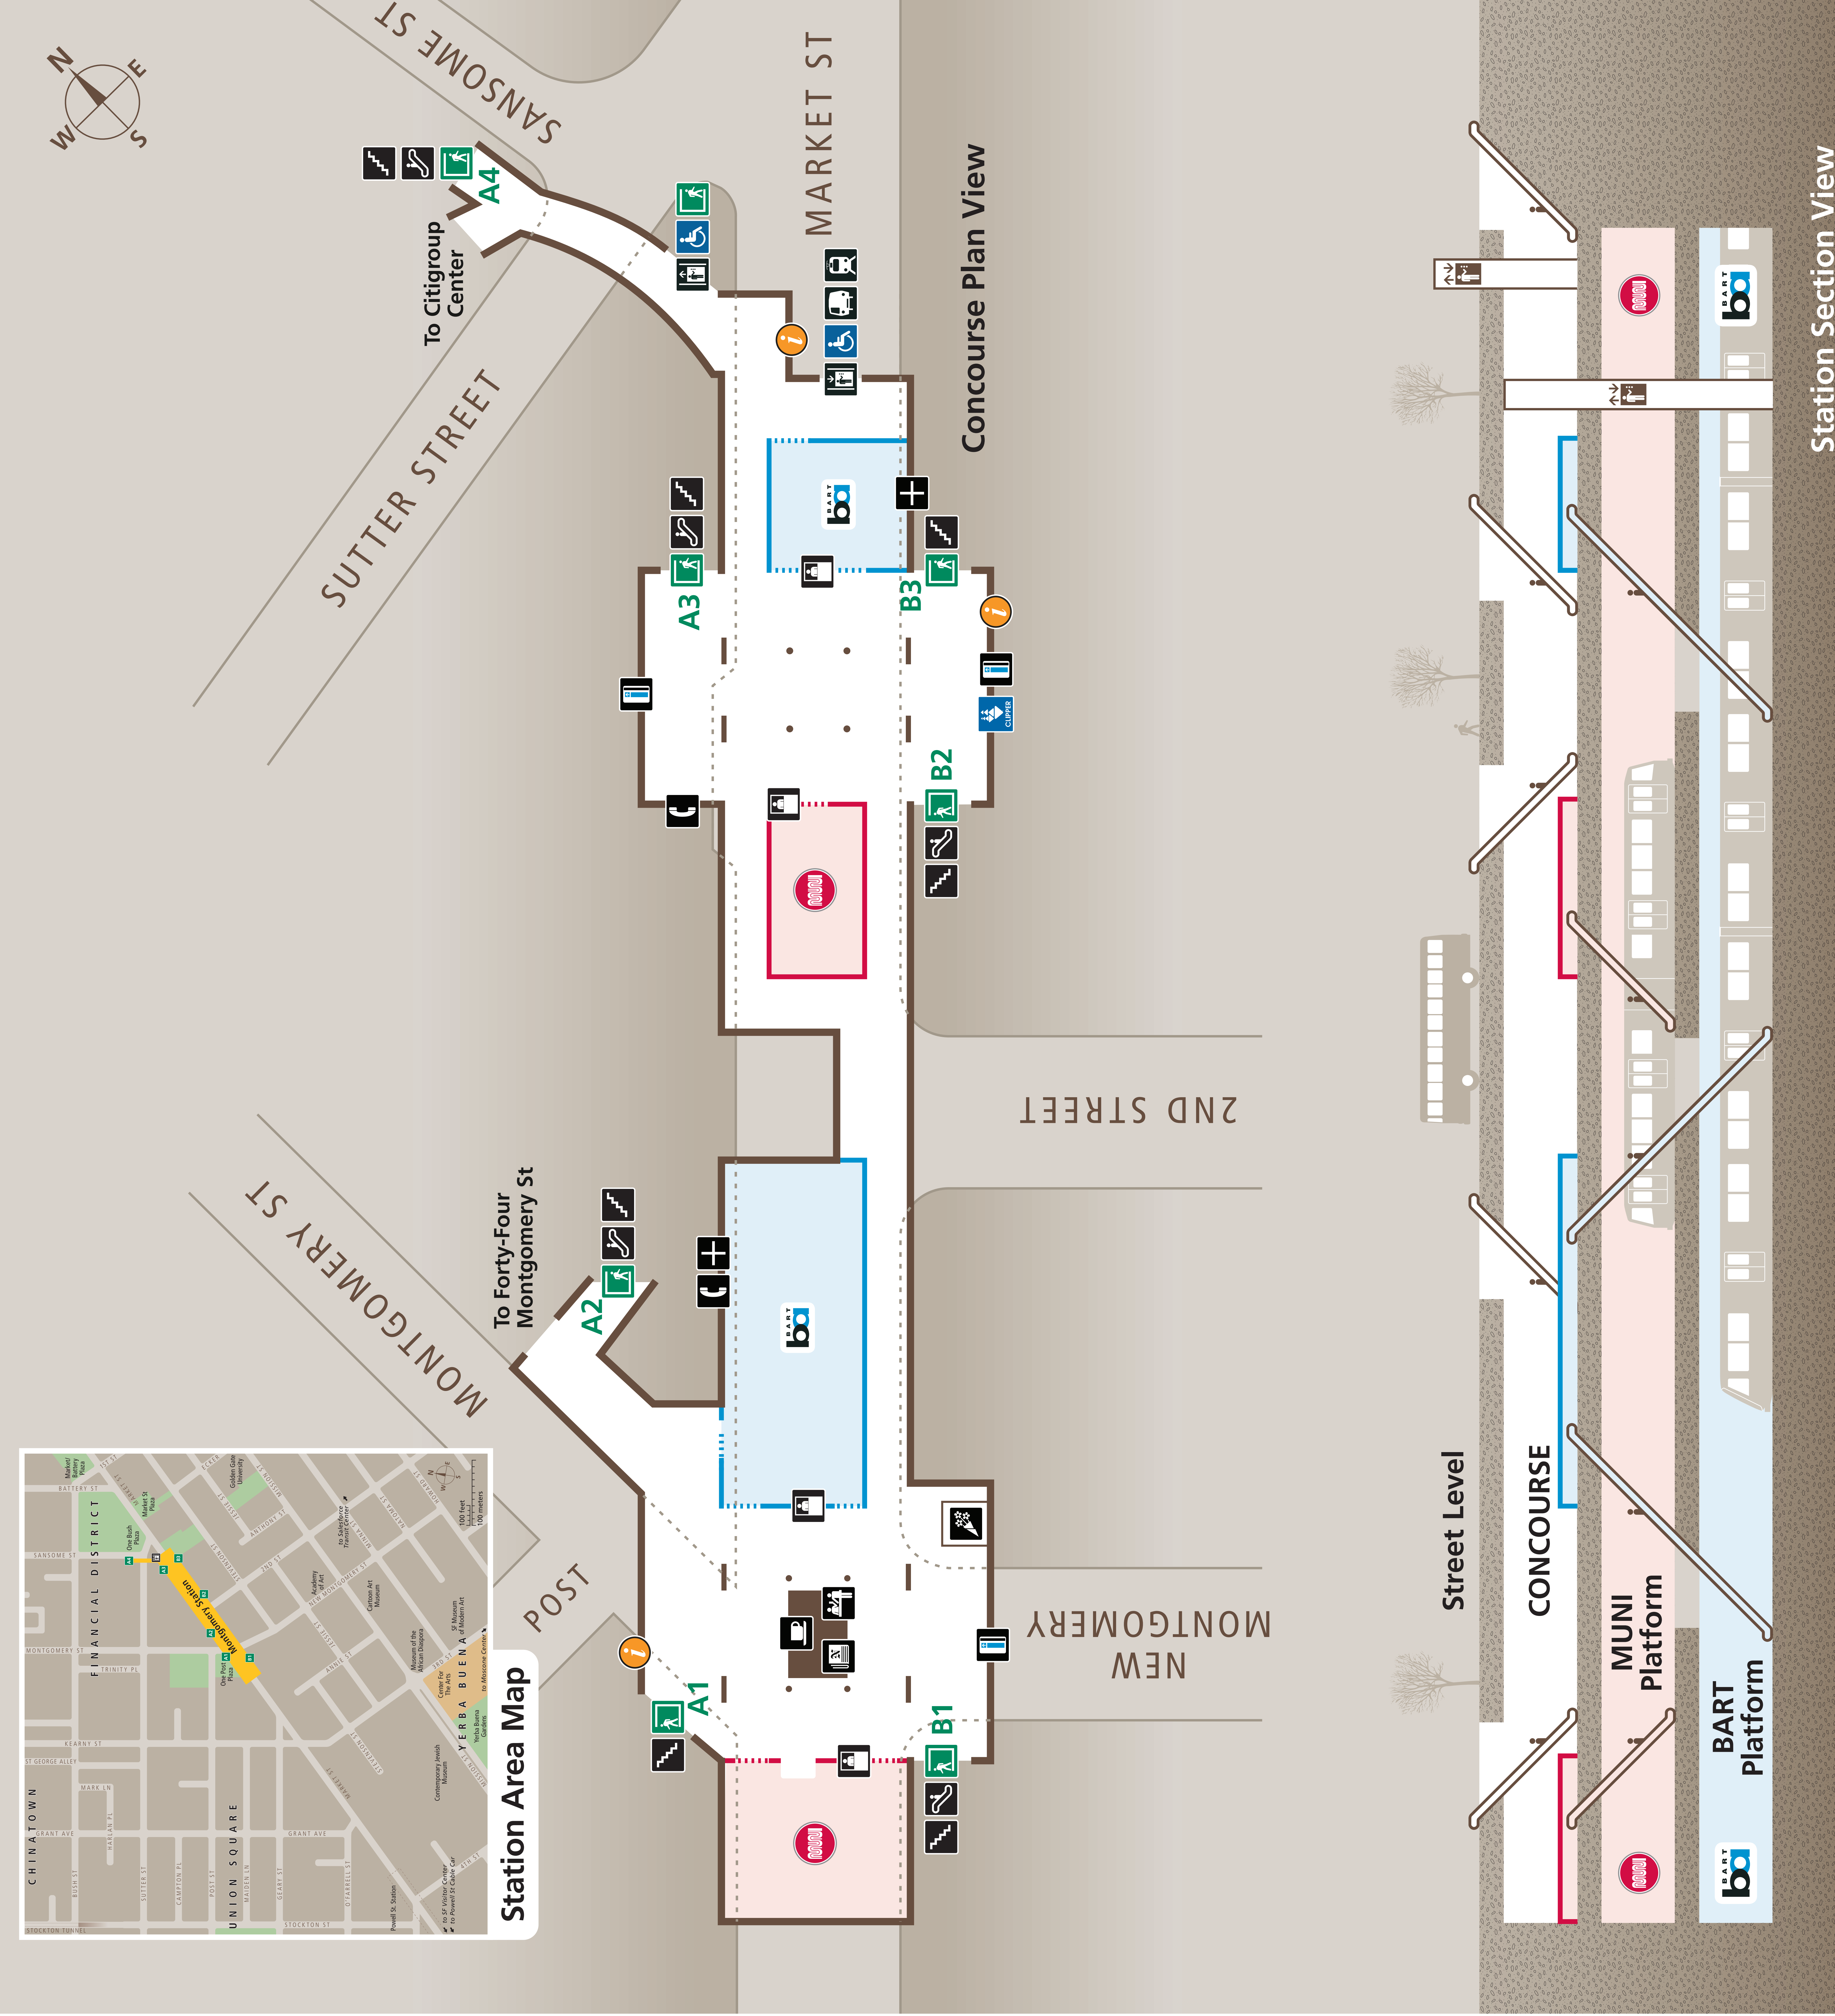

Station Area Map

Transit Information

Montgomery Station

San Francisco

Map Key

- You Are Here
- Transit Information
- Exit
- **A1** to Market St. & Post St
- **A2** to Market St. & Montgomery St
- **A3** to Market St. & Sutter St
- **A4** to Sansome St & Sutter St
- **B1** to New Montgomery St
- **B2** to Market St. & 2nd St
- **B3** to Market St. (500 Block)
- BART Train
- Coffee Shop
- Elevator
- Escalator
- Florist Booth
- Muni Metro Light Rail
- News Stand
- Stairs
- Station Agent Booth
- Telephone
- Ticket Vending:
  - BART / Clipper Add Cash Value
  - Clipper / Add Cash Value
  - Addfare
  - Transit Store (Ticket Purchase)
  - Wheelchair Accessible

Call 511 | 511.org

Revised May 11, 2022