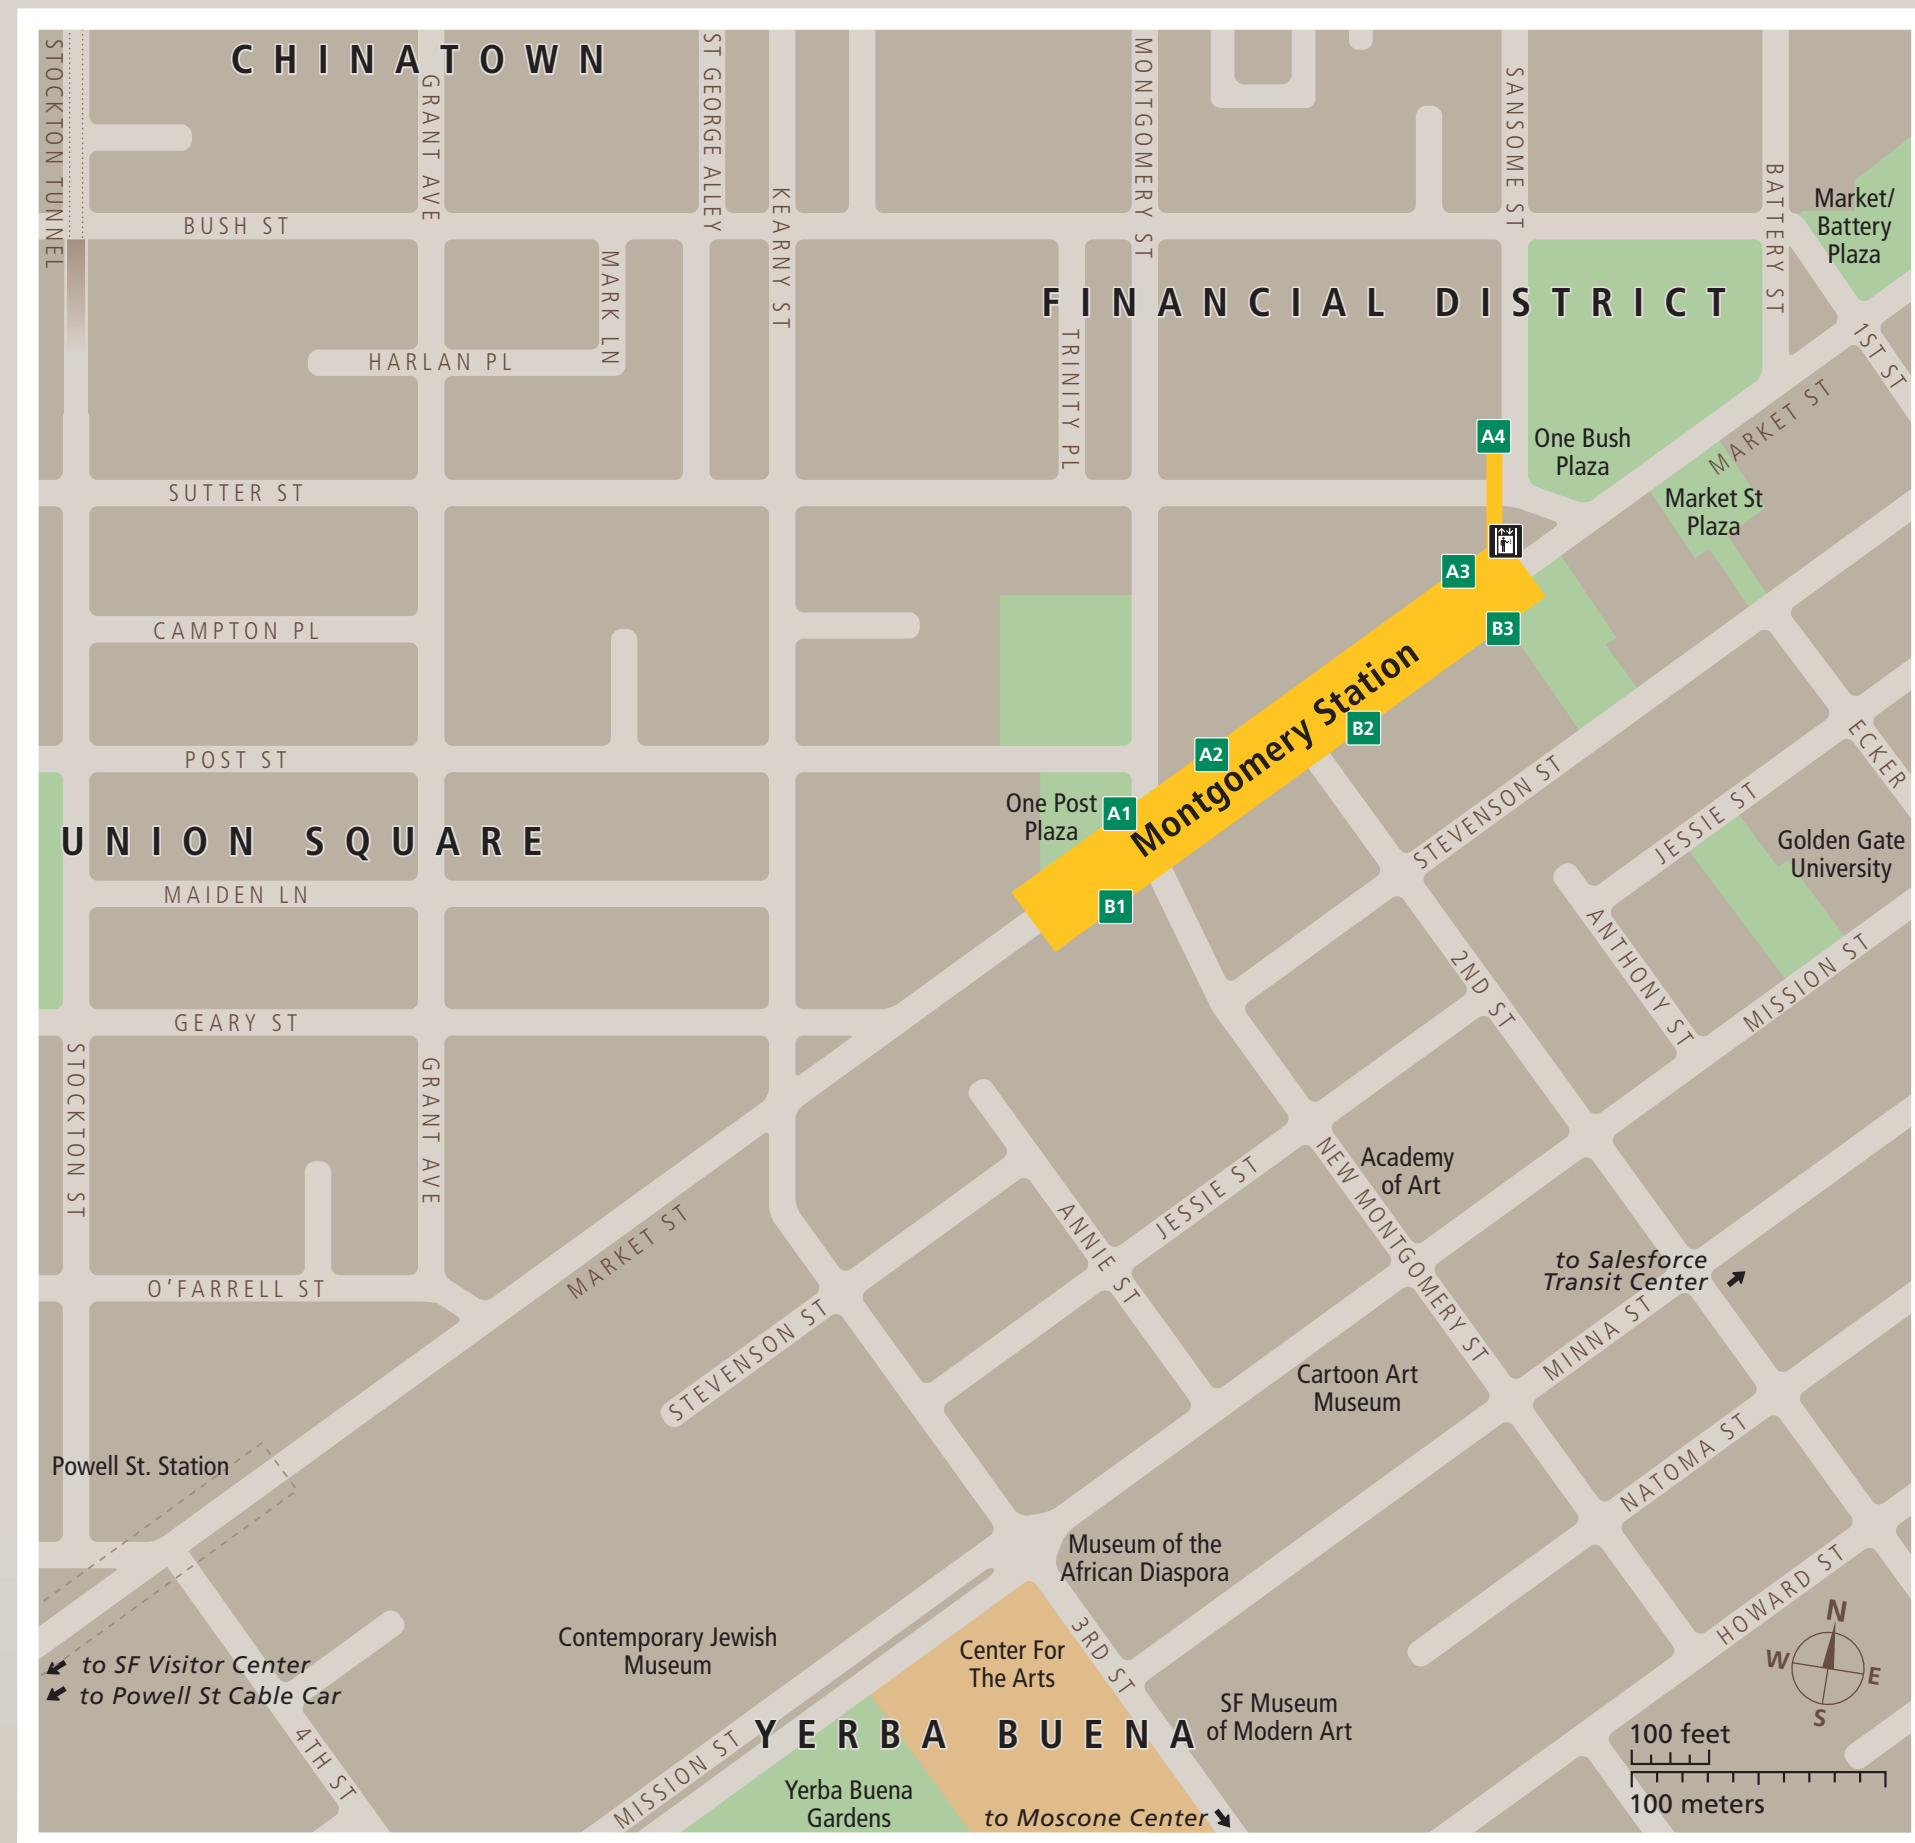

Station Map

Mapa de la estación

車站地圖

Transit Information

Montgomery Station

San Francisco

Station Area Map