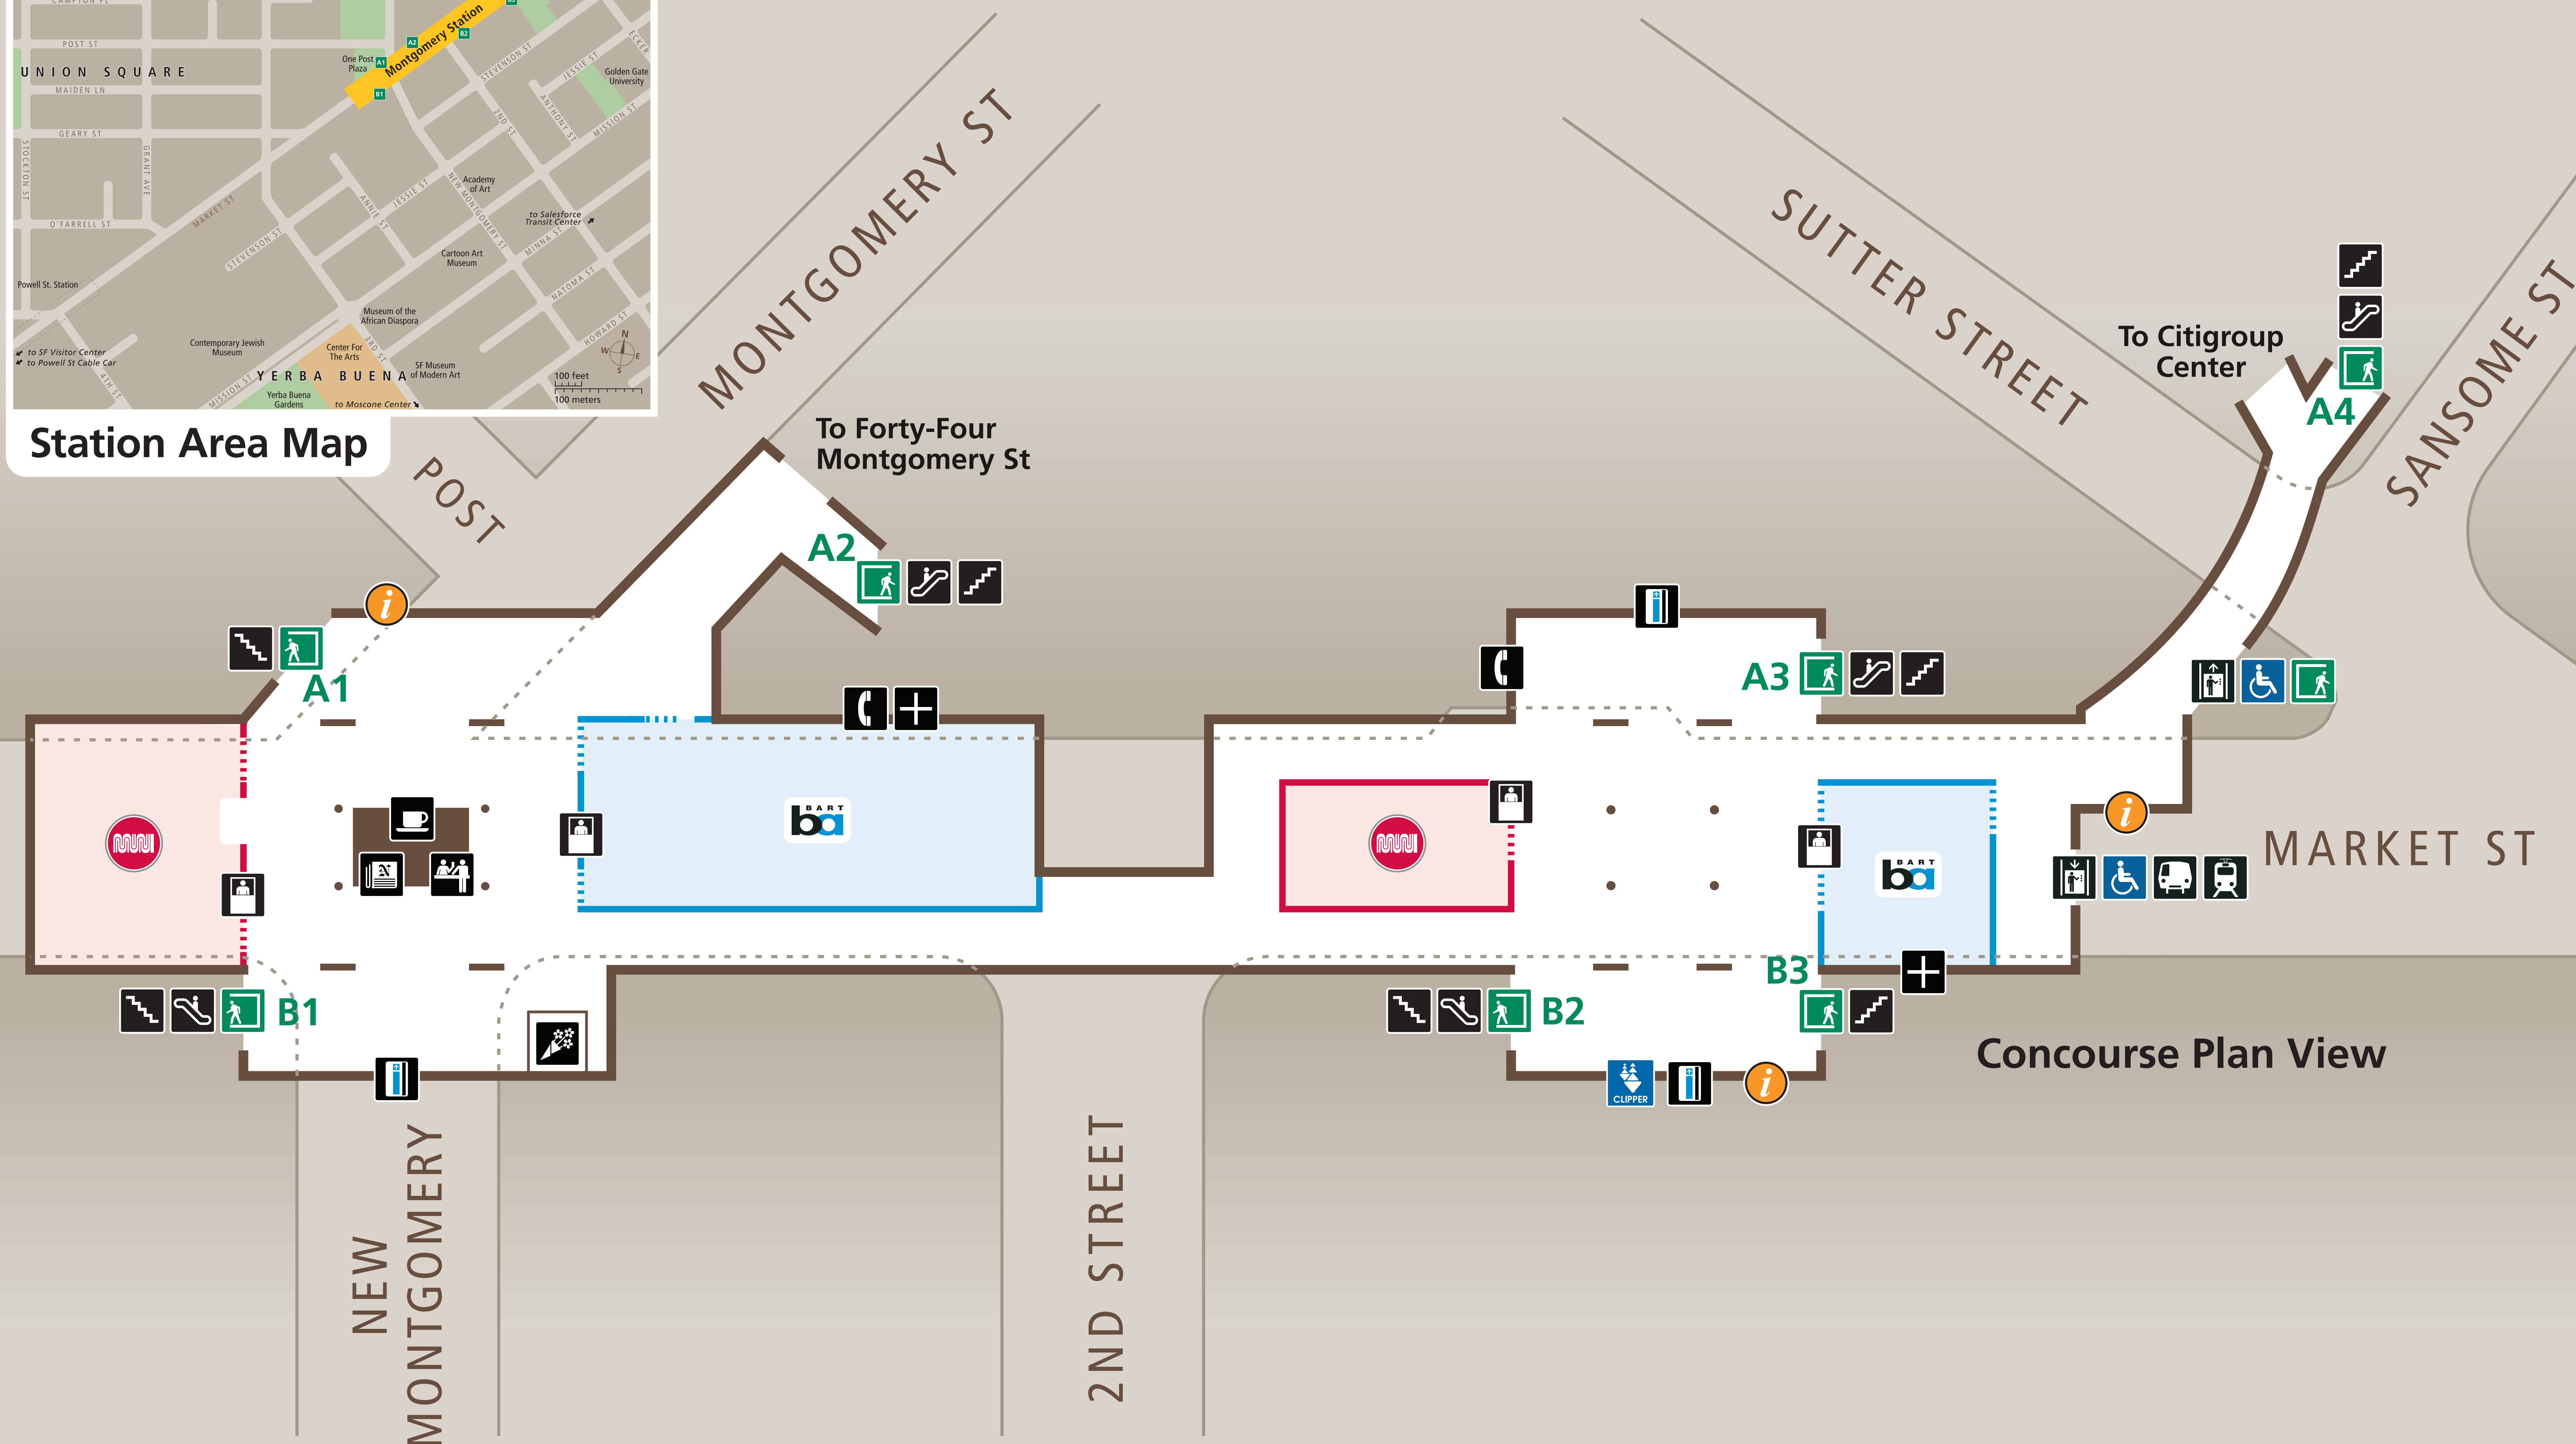

Map Key

- ★ You Are Here
- i Transit Information
- Exit
- A1 to Market St & Post St
- A2 to Market St & Montgomery St
- A3 to Market St & Sutter St
- A4 to Sansome St & Sutter St
- B1 to New Montgomery St
- B2 to Market St & 2nd St
- B3 to Market St (500 Block)
- BART Train
- Coffee Shop
- Elevator
- Escalator
- Florist Booth
- Muni Metro Light Rail
- News Stand
- Stairs
- Station Agent Booth
- Telephone
- Ticket Vending:
  - BART / Clipper Add Cash Value
  - Clipper / Add Cash Value
  - Addfare
  - Transit Store (Ticket Purchase)
  - Wheelchair Accessible

Call 511 | 511.org