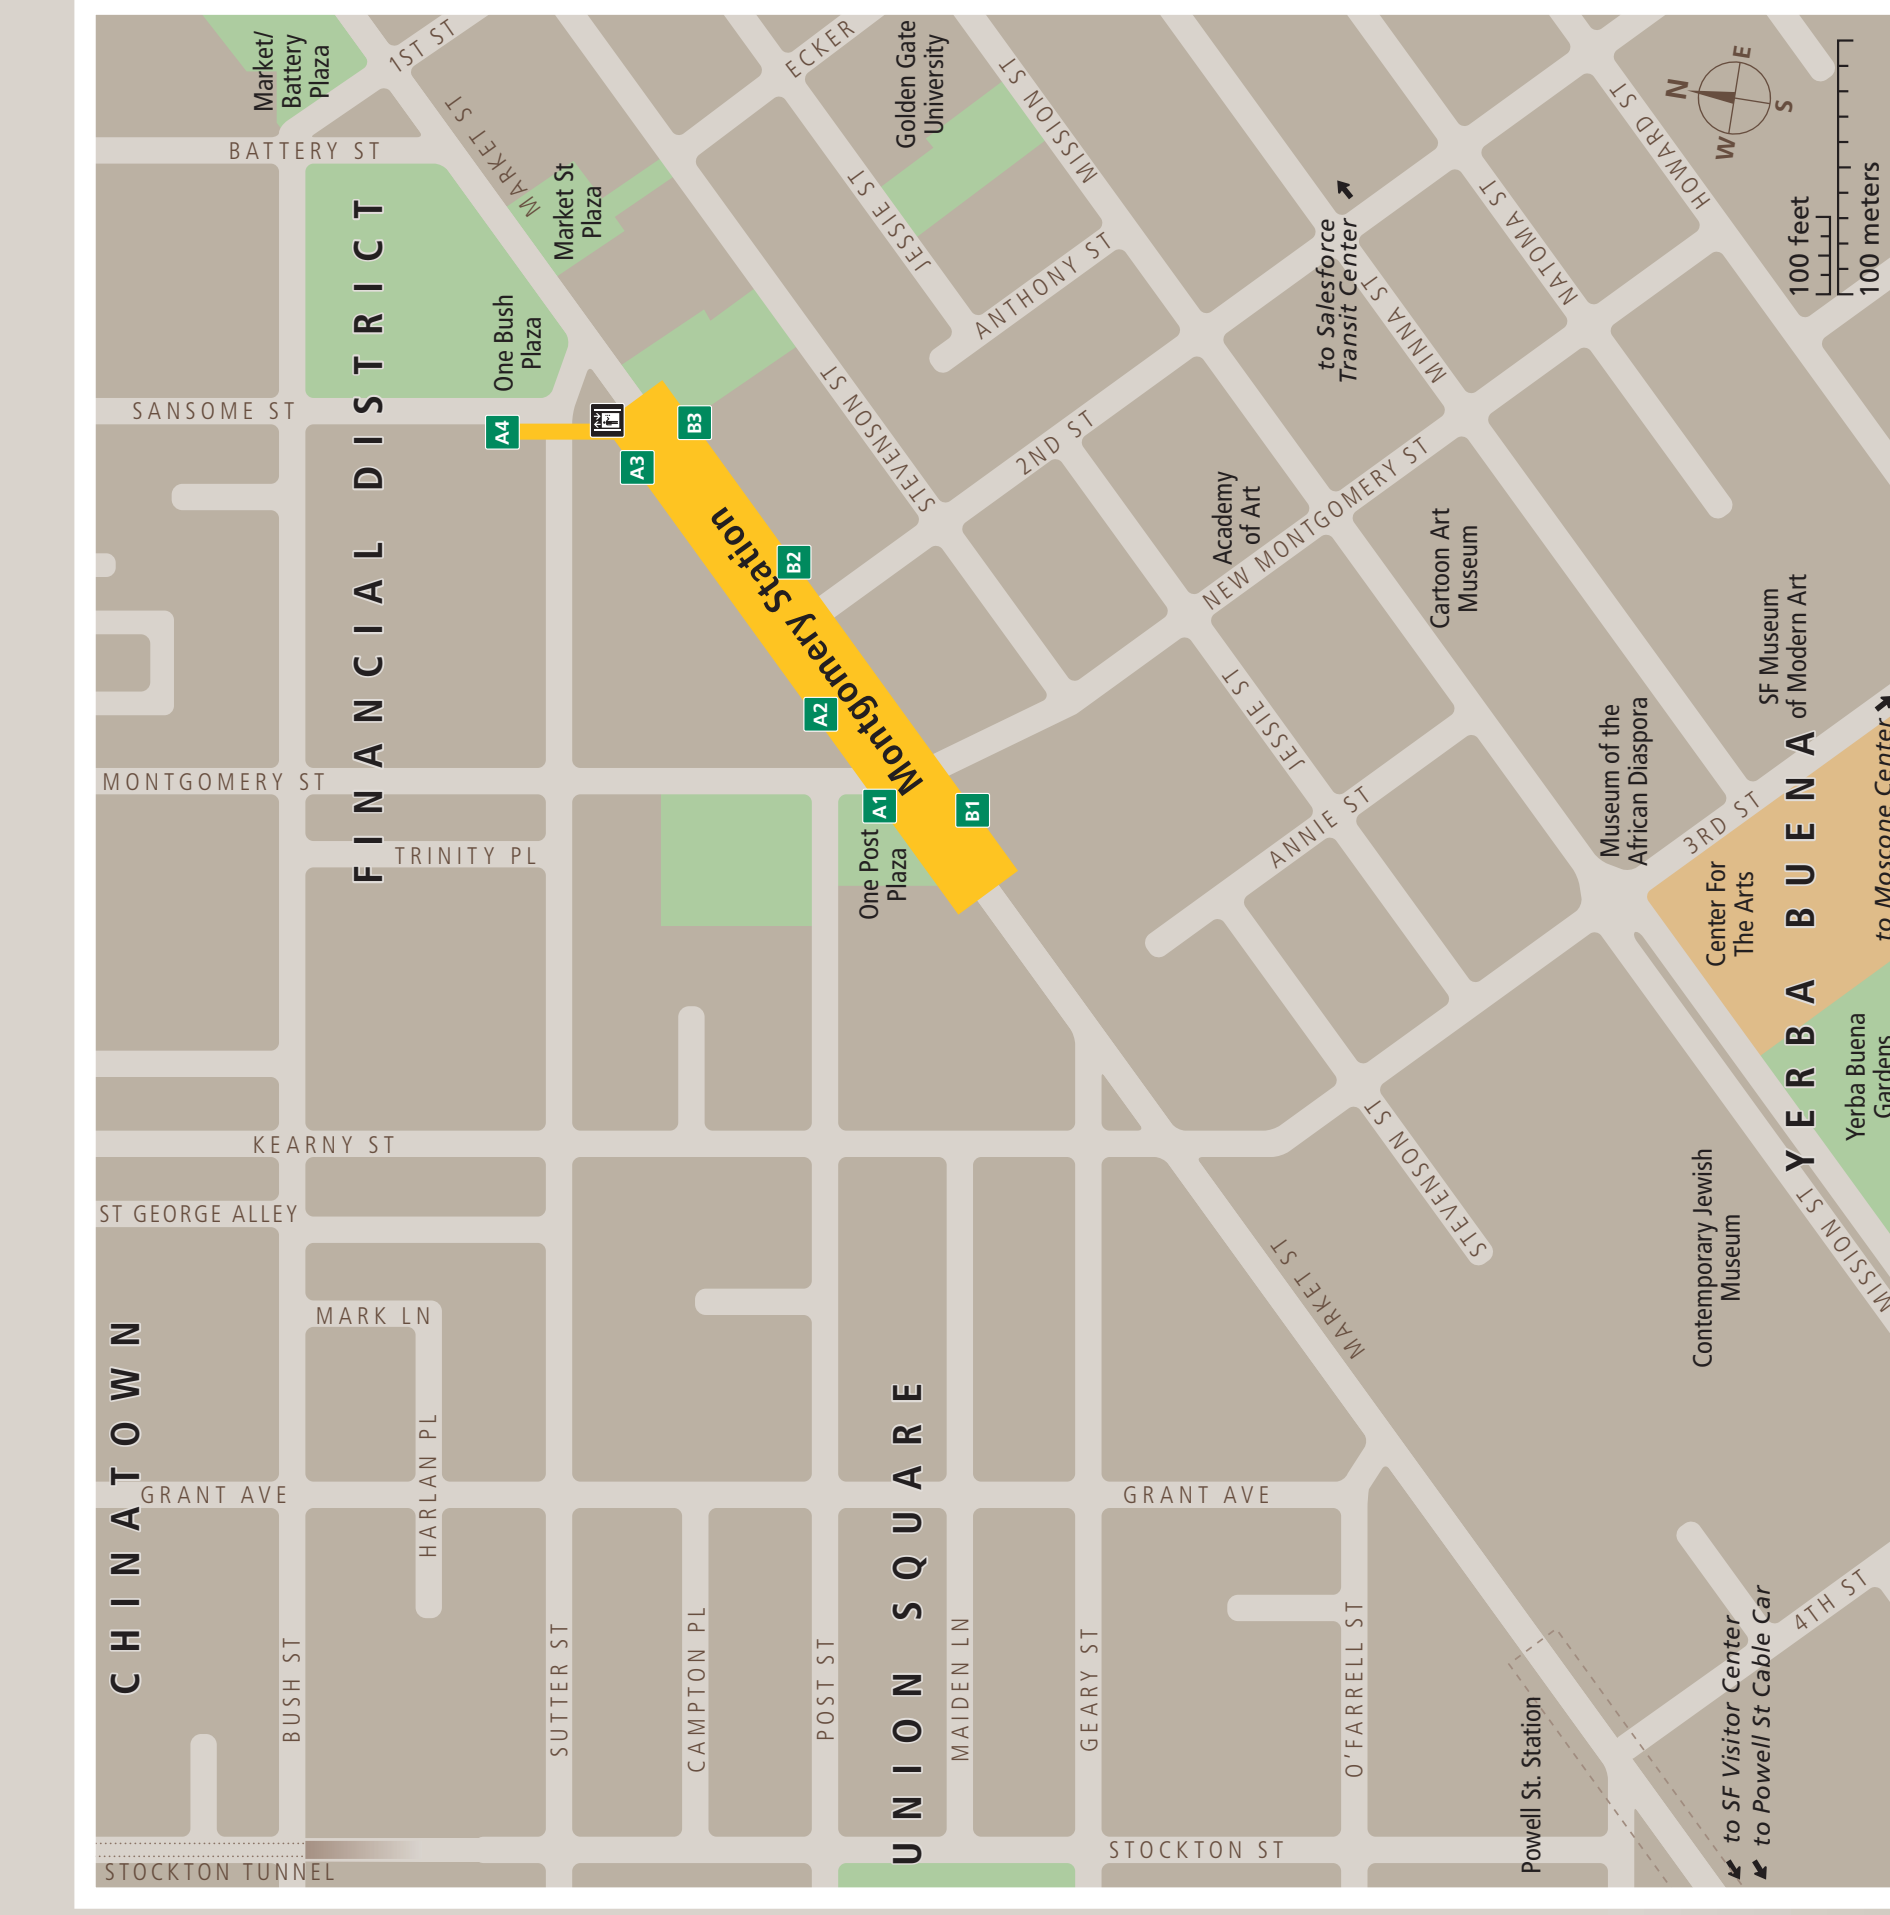

Station Map

Mapa de la estación

車站地圖

Station Area Map