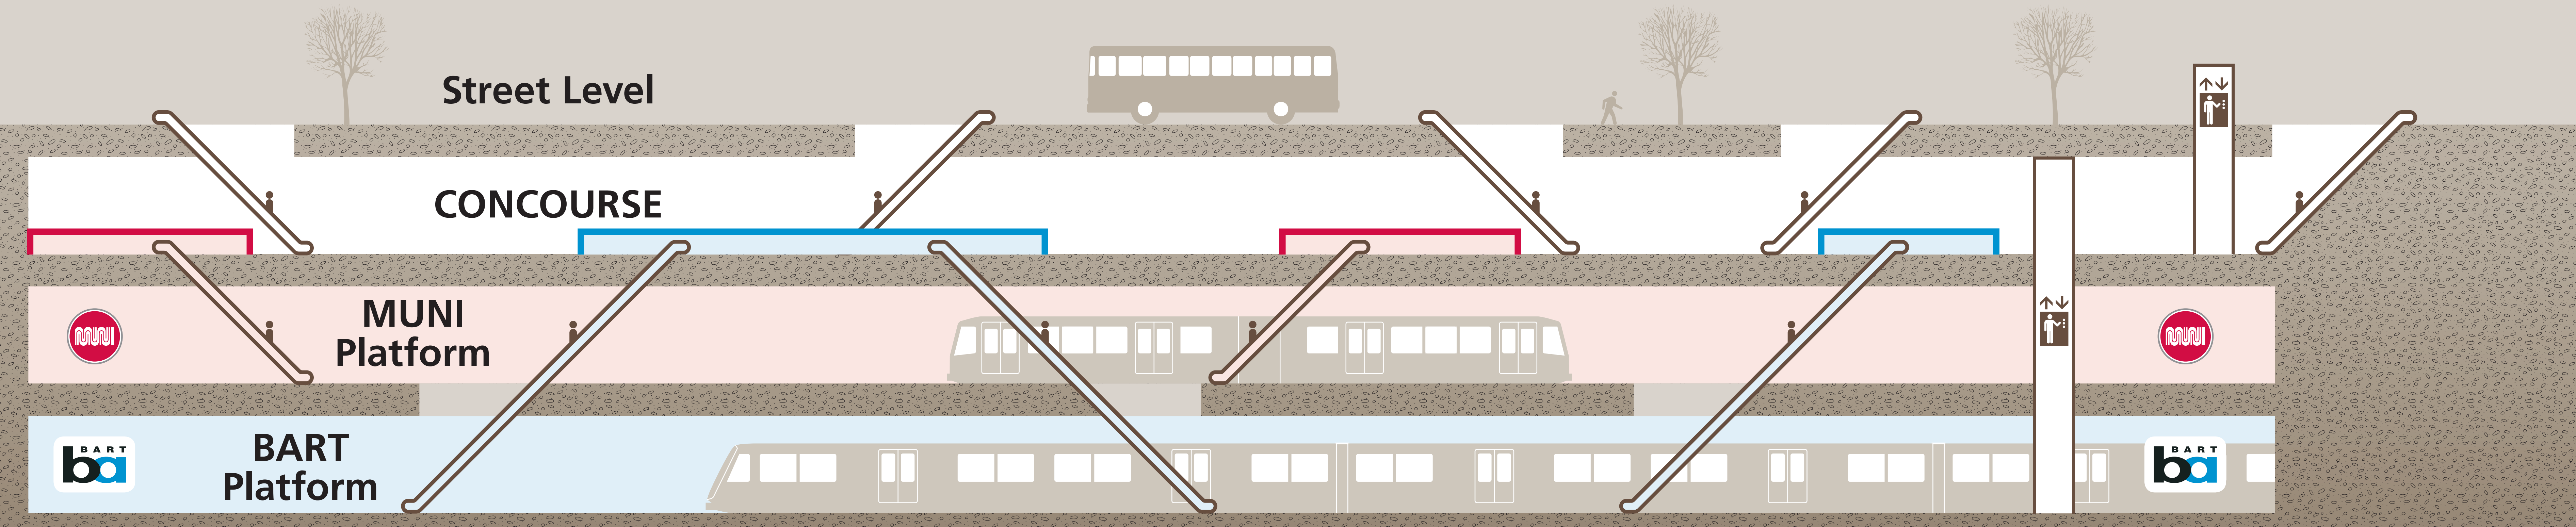

Map Key

- ★ You Are Here
- i Transit Information
- Exit
- A1 to Market St & Post St
- A2 to Market St & Montgomery St
- A3 to Market St & Sutter St
- A4 to Sansome St & Sutter St
- B1 to New Montgomery St
- B2 to Market St & 2nd St
- B3 to Market St (500 Block)
- BART Train
- Coffee Shop
- Elevator
- Escalator
- Florist Booth
- Muni Metro Light Rail
- News Stand
- Stairs
- Station Agent Booth
- Telephone
- Ticket Vending:
  - BART / Clipper Add Cash Value
  - Clipper / Add Cash Value
  - Addfare
  - Transit Store (Ticket Purchase)
  - Wheelchair Accessible

Call 511 | 511.org