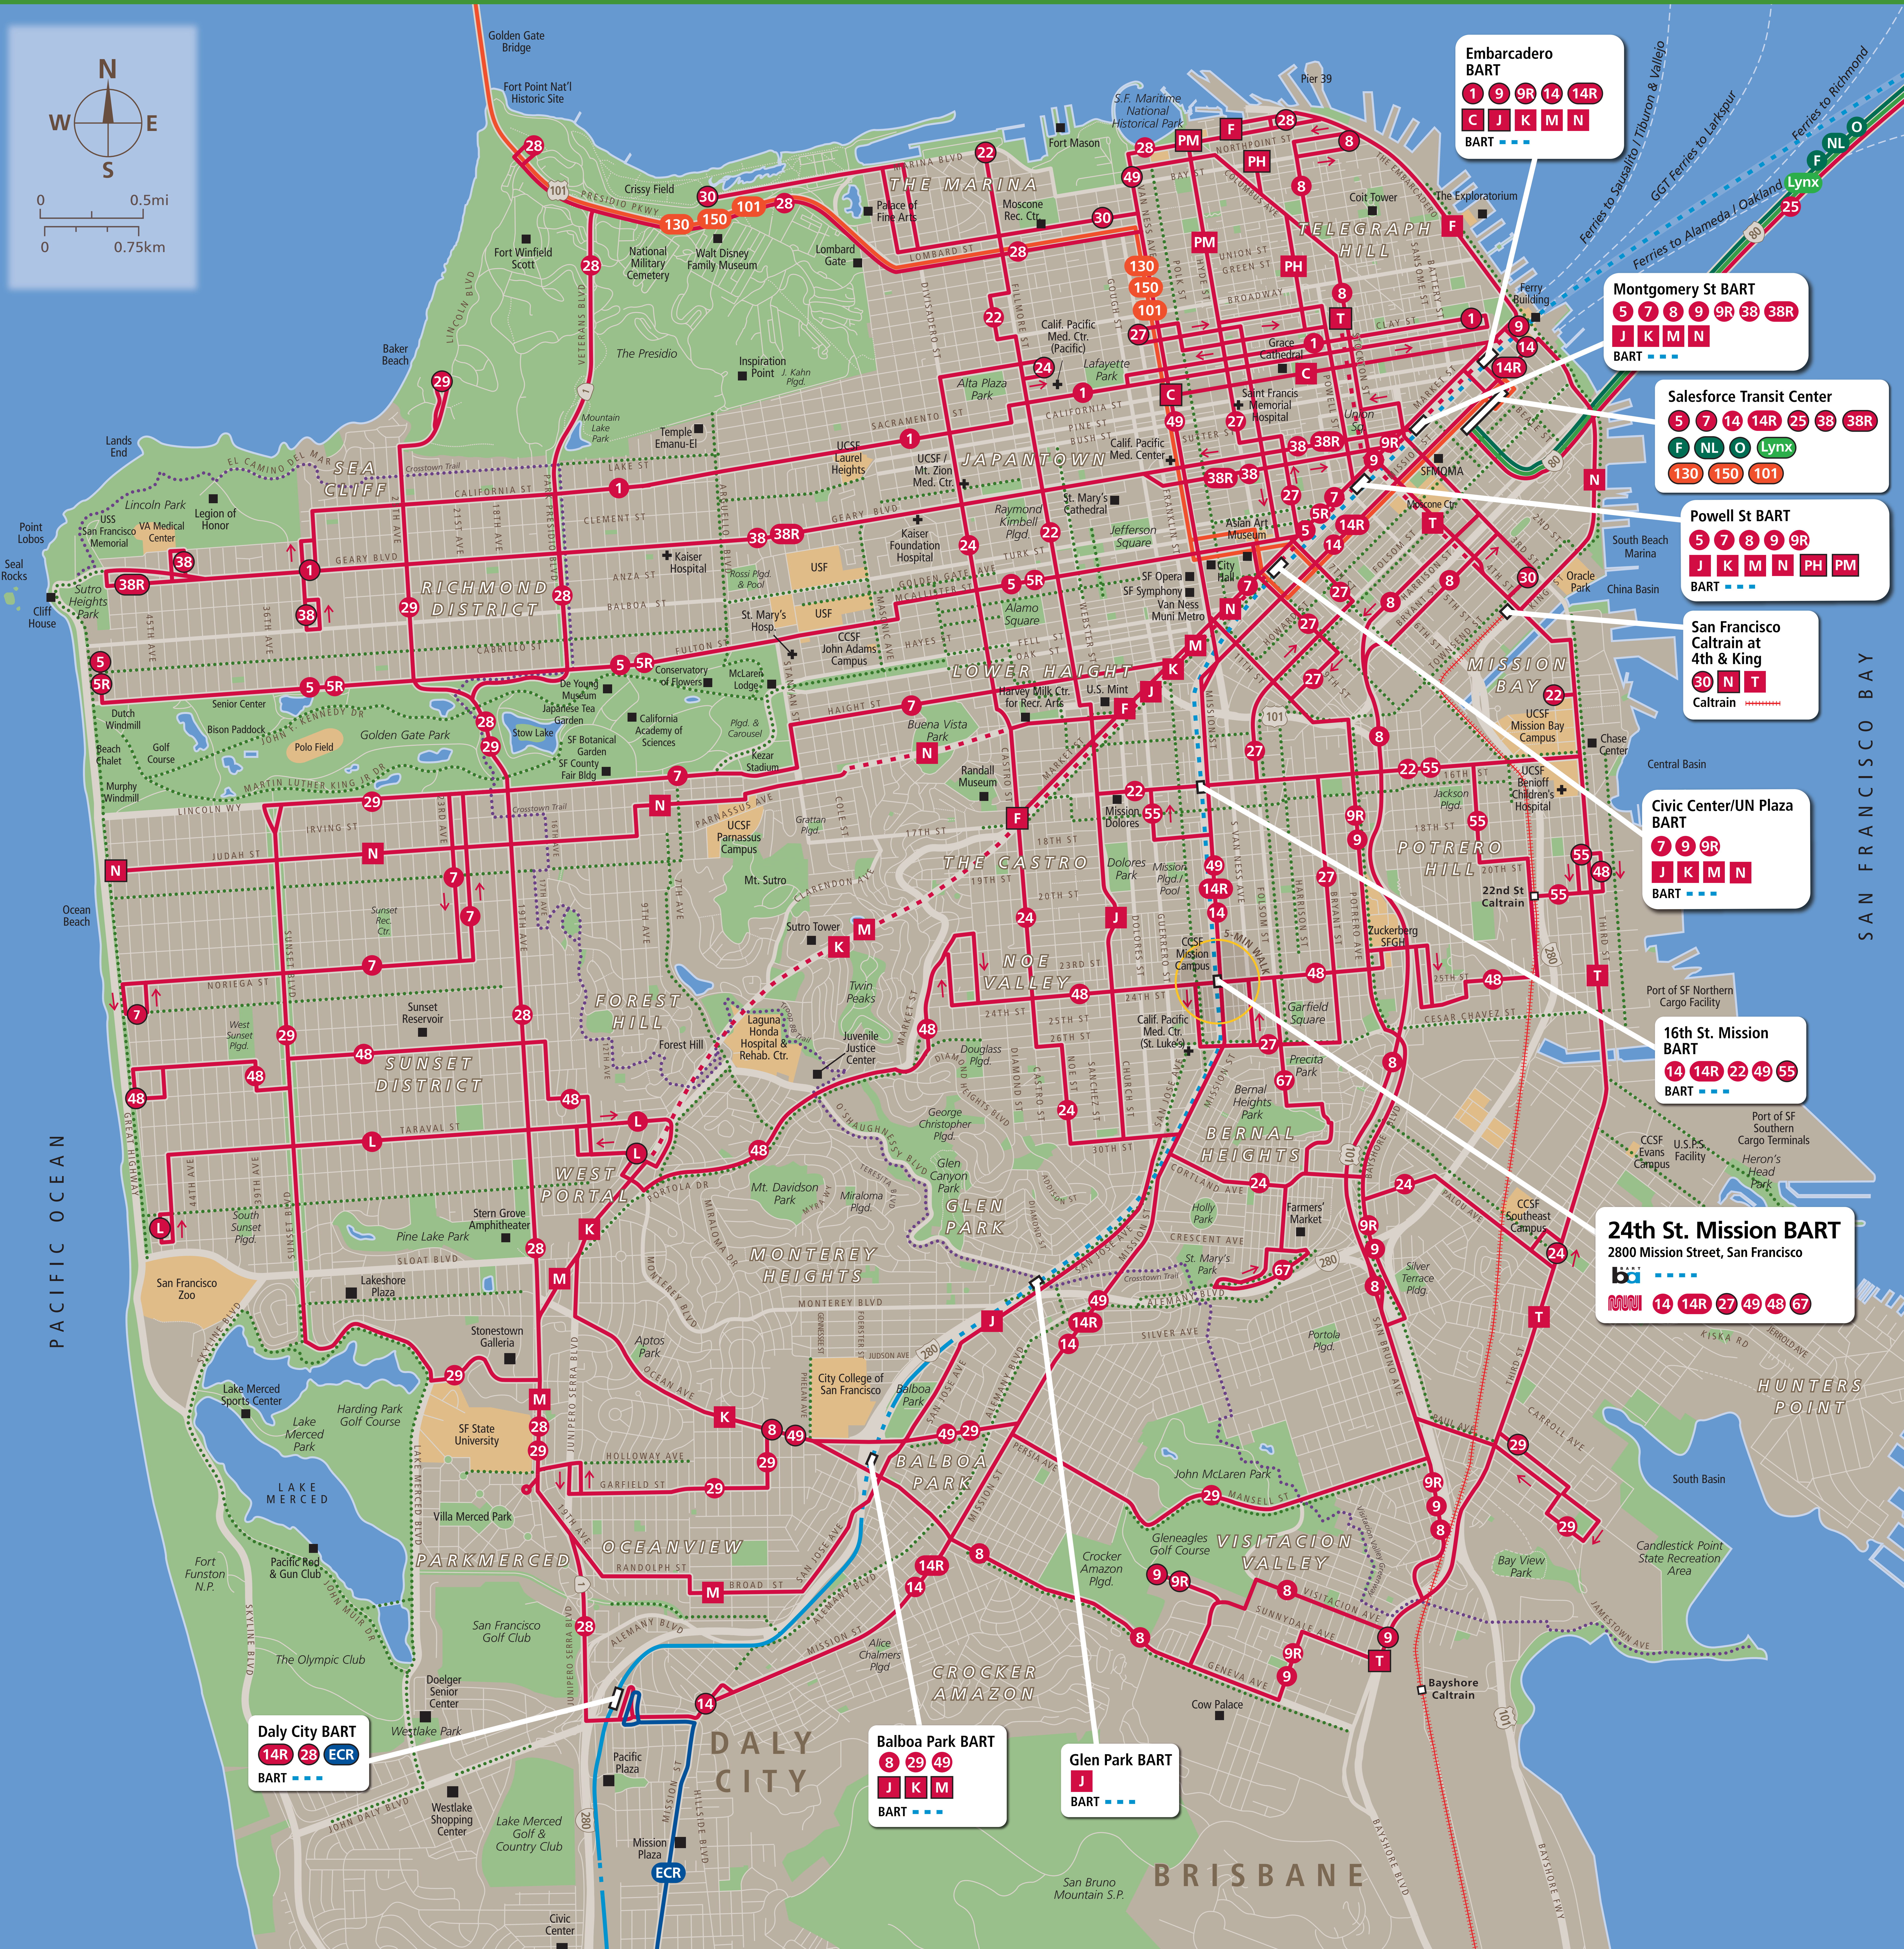

Transit Routes

Rutas del tránsito

公車路線圖

Transit Information

24th St. Mission Station

San Francisco

Map Key

- ★ You Are Here
- BART
- --- BART (underground)
- ==== Caltrain
- —49— Muni Bus
- —K— Muni Metro/Street Car/Cable Car
- --- Muni Metro (underground)
- —30— Golden Gate Transit
- —ECR— SamTrans
- —O— AC Transit
- —Lynx— WestCAT
- —49— End of Route
- ..... Bicycle route
- ..... Crosstown Trail (bicycle)

This map shows service from this station, as well as a limited selection of other routes, including Muni Metro and Muni Rapid routes. It does not show commuter, express, special event, or all-night routes. Service may vary with time of day or day of week. Service changes may have occurred since printing. Please consult transit agency schedule or contact 511 for more information.

Some Muni lines operate all night. Visit www.sfmta.com or call 311 for more information.

Call 511 | 511.org