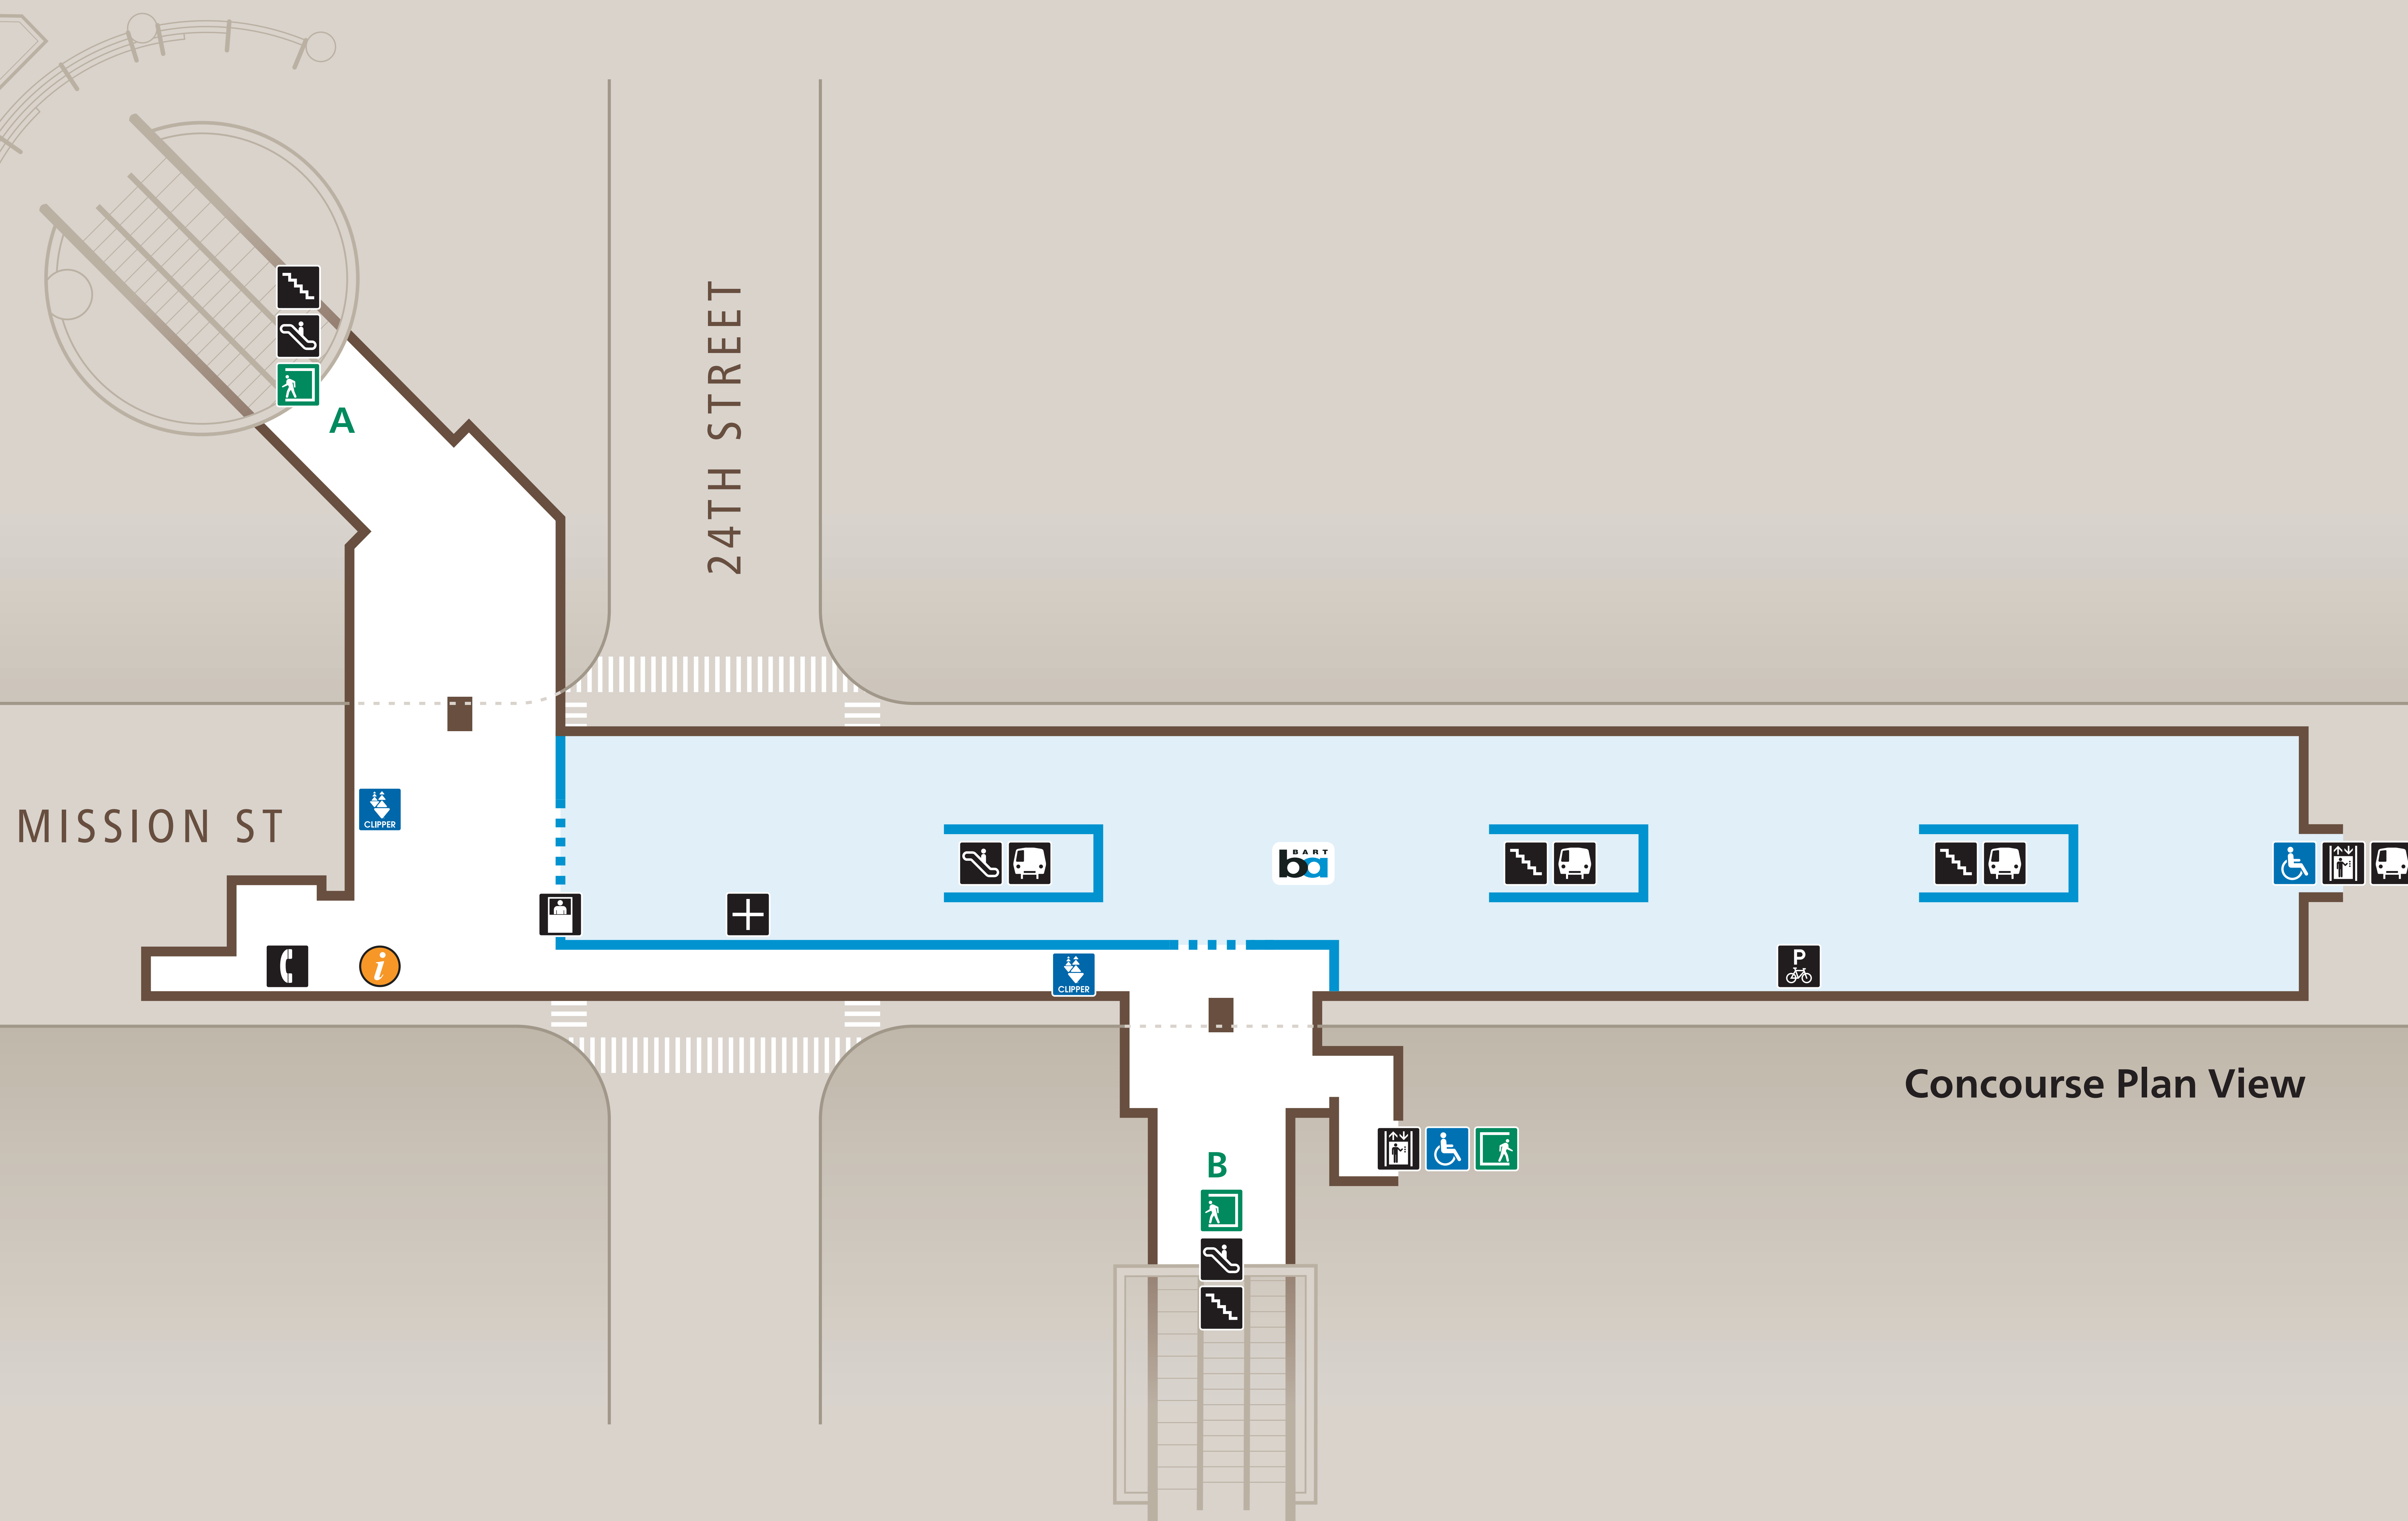

Station Map

Mapa de la estación

車站地圖

Transit Information

24th St.
Mission
Station

San Francisco

Concourse Plan View