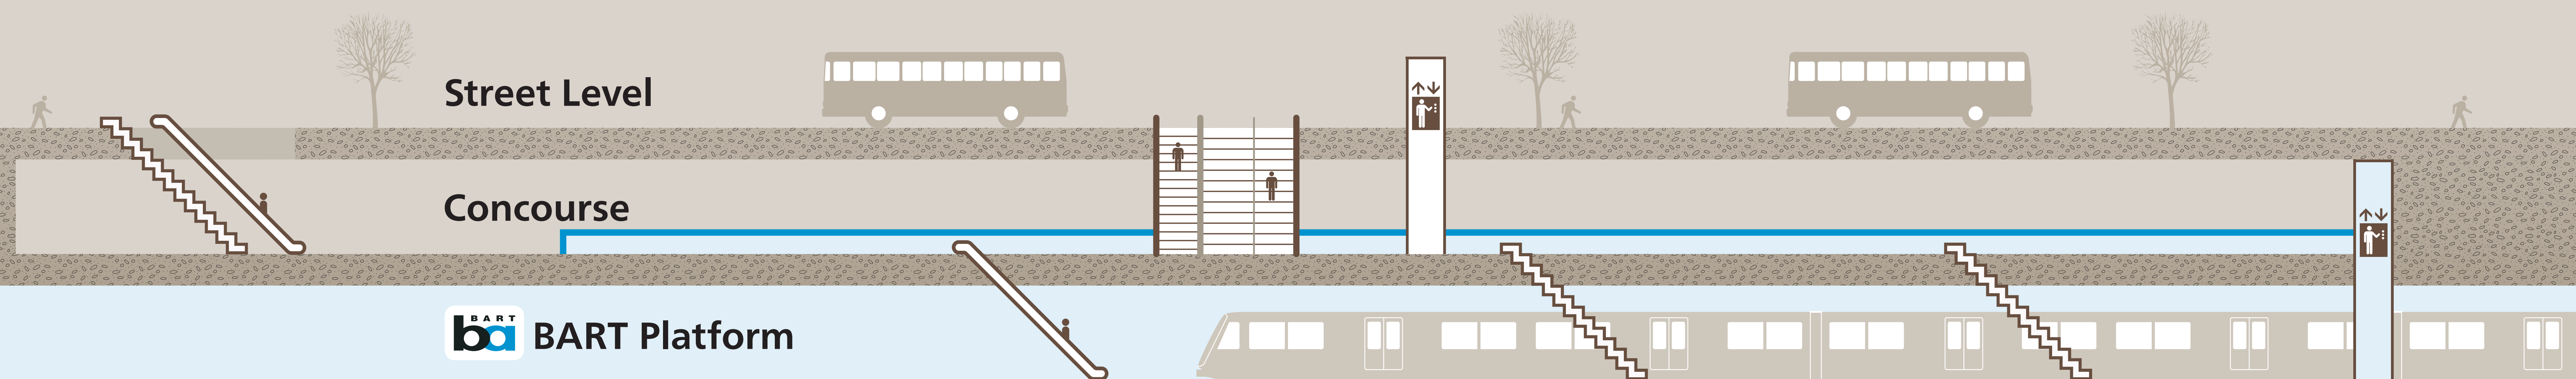

Station Section View

Map Key

- You Are Here
- Exit
- BART Train
- Bike Parking
- Elevator
- Escalator
- Food
- Stairs
- Station Agent Booth
- Telephones
- **Ticket Vending:**
  - Addfare
  - Clipper / Add Cash Value
- Transit Information
- Wheelchair Accessible

Call 511 | 511.org