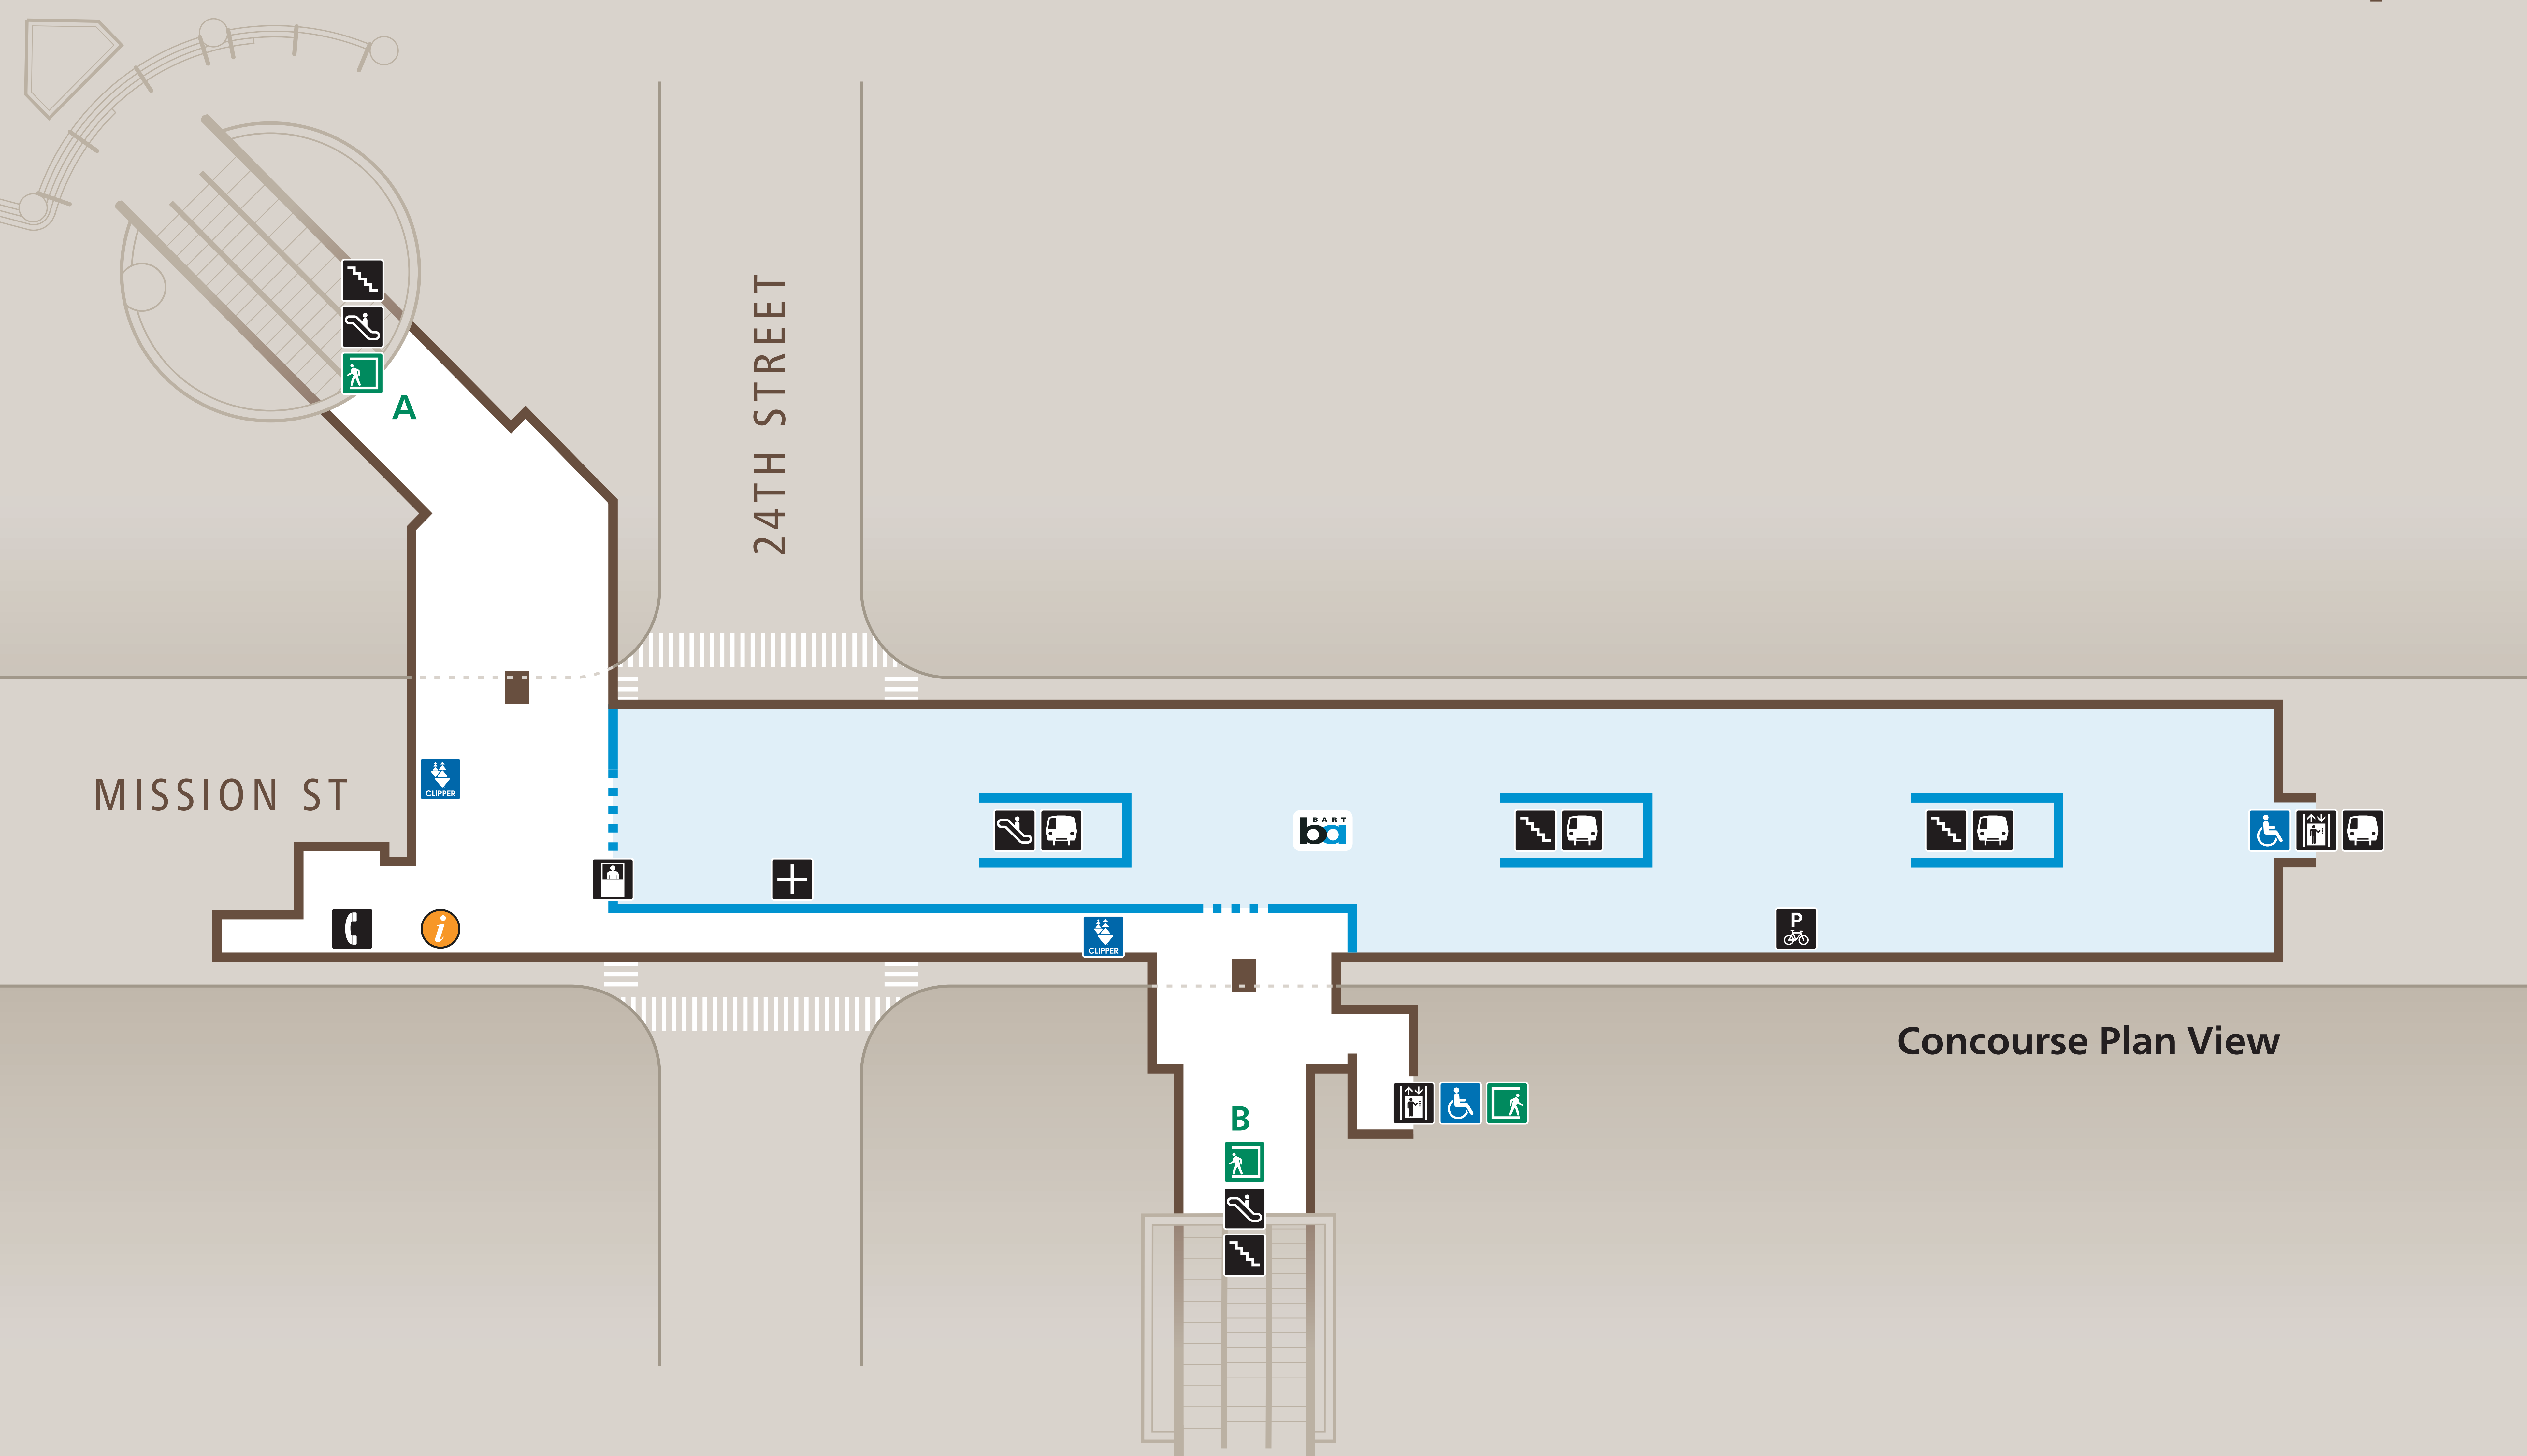

Station Map

Mapa de la estación

車站地圖

Transit Information

24th St. Mission Station

San Francisco

Map Key

- ★ You Are Here
- Exit
- BART Train
- Bike Parking
- Elevator
- Escalator
- Food
- Stairs
- Station Agent Booth
- Telephones
- Ticket Vending:
  - Addfare
  - Clipper / Add Cash Value
- Transit Information
- Wheelchair Accessible