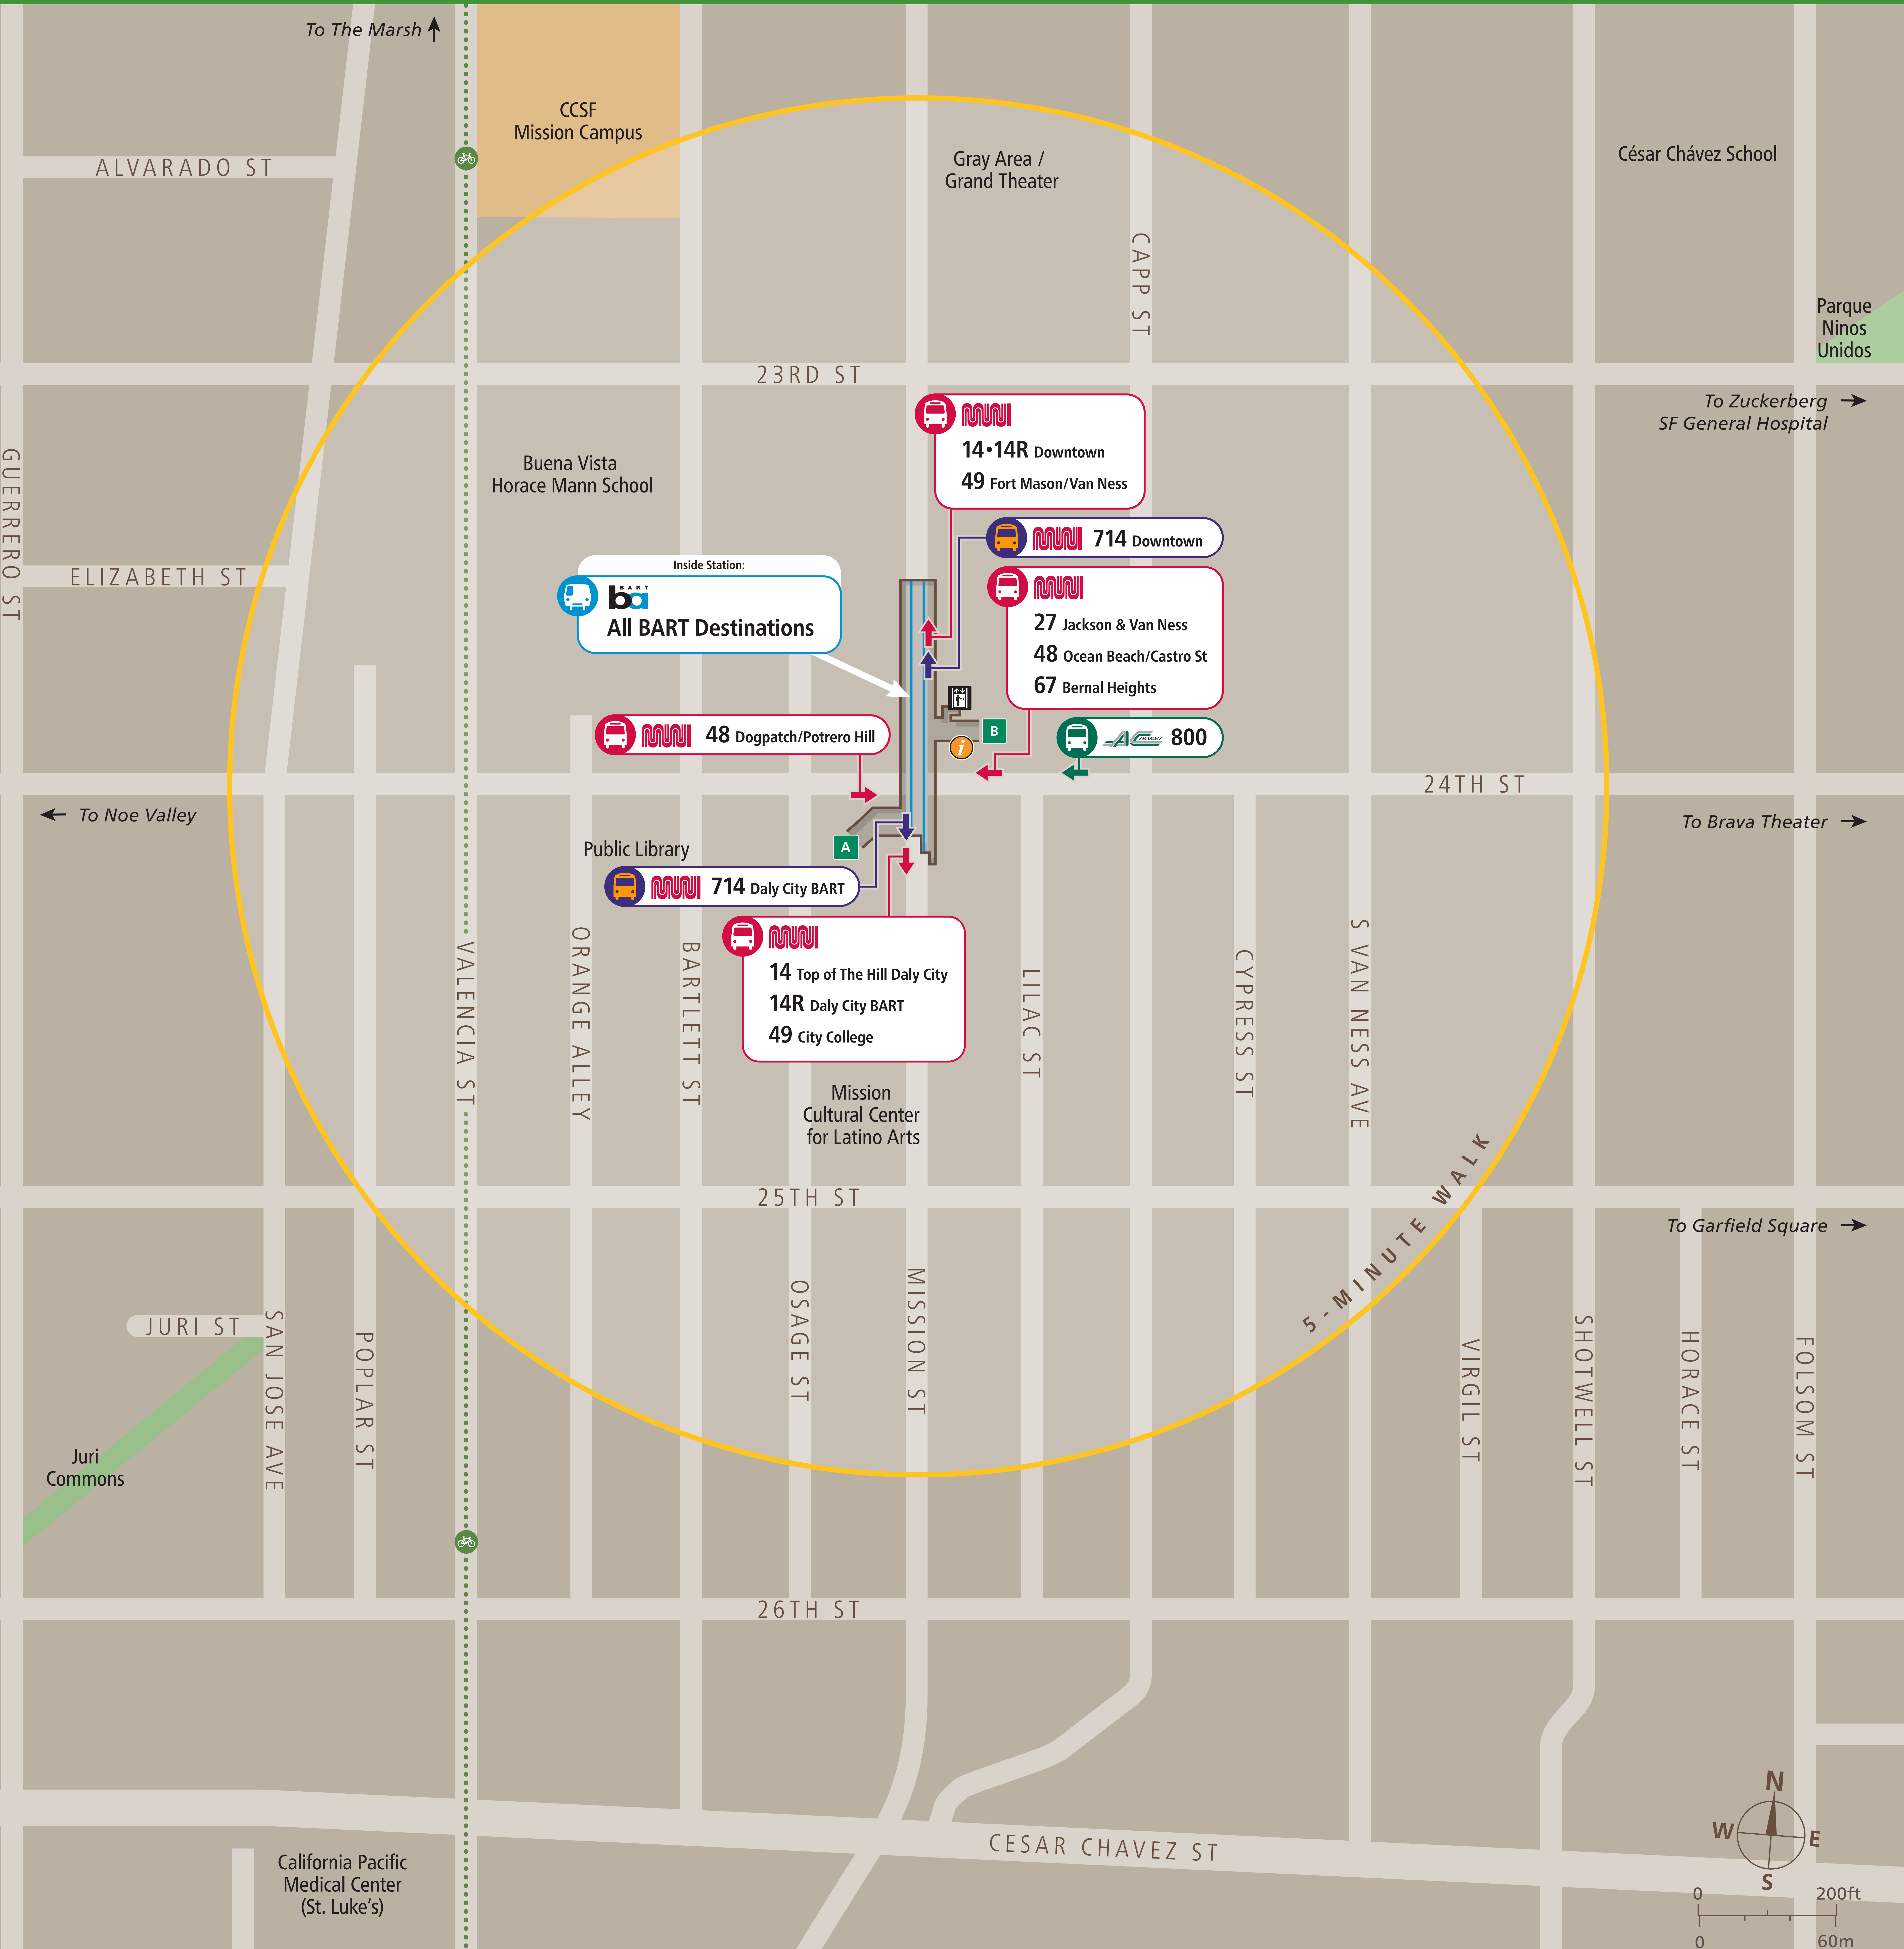

Transit Stops

Paradas del tránsito

公車站地圖

Transit Information

24th St. Mission Station

San Francisco

Map Key

- You Are Here
- 5-Minute Walk
  1000ft/305m Radius
- Transit Information
- BART Train
- Bus
- Transit Stop
- Elevator
- Passenger Pick-up/Drop-off
- Station Entrance/Exit
- Taxi Stand
- Underground Station
- Bicycle Lane

Transit Lines

1. San Francisco Muni
2. **Local Bus Routes**
3. 14 Downtown
   - 14 Top of The Hill Daly City
   - 14R Downtown
   - 14R Daly City BART
   - 48 Potrero Hill
   - 48 West Portal
   - 49 Fisherman's Warf
   - 49 City College
   - 67 Bernal Heights
4. AC Transit
5. **All Nighter Bus Lines**
6. 800 Richmond BART/Downtown Oakland
7. Early Bird Express
8. 714 Downtown
   - 714 Daly City BART
9. Note: Service may vary with time of day or day of week. Please consult transit agency schedule or contact 511 for more information.

Call 511 | 511.org

Revised September 26, 2022