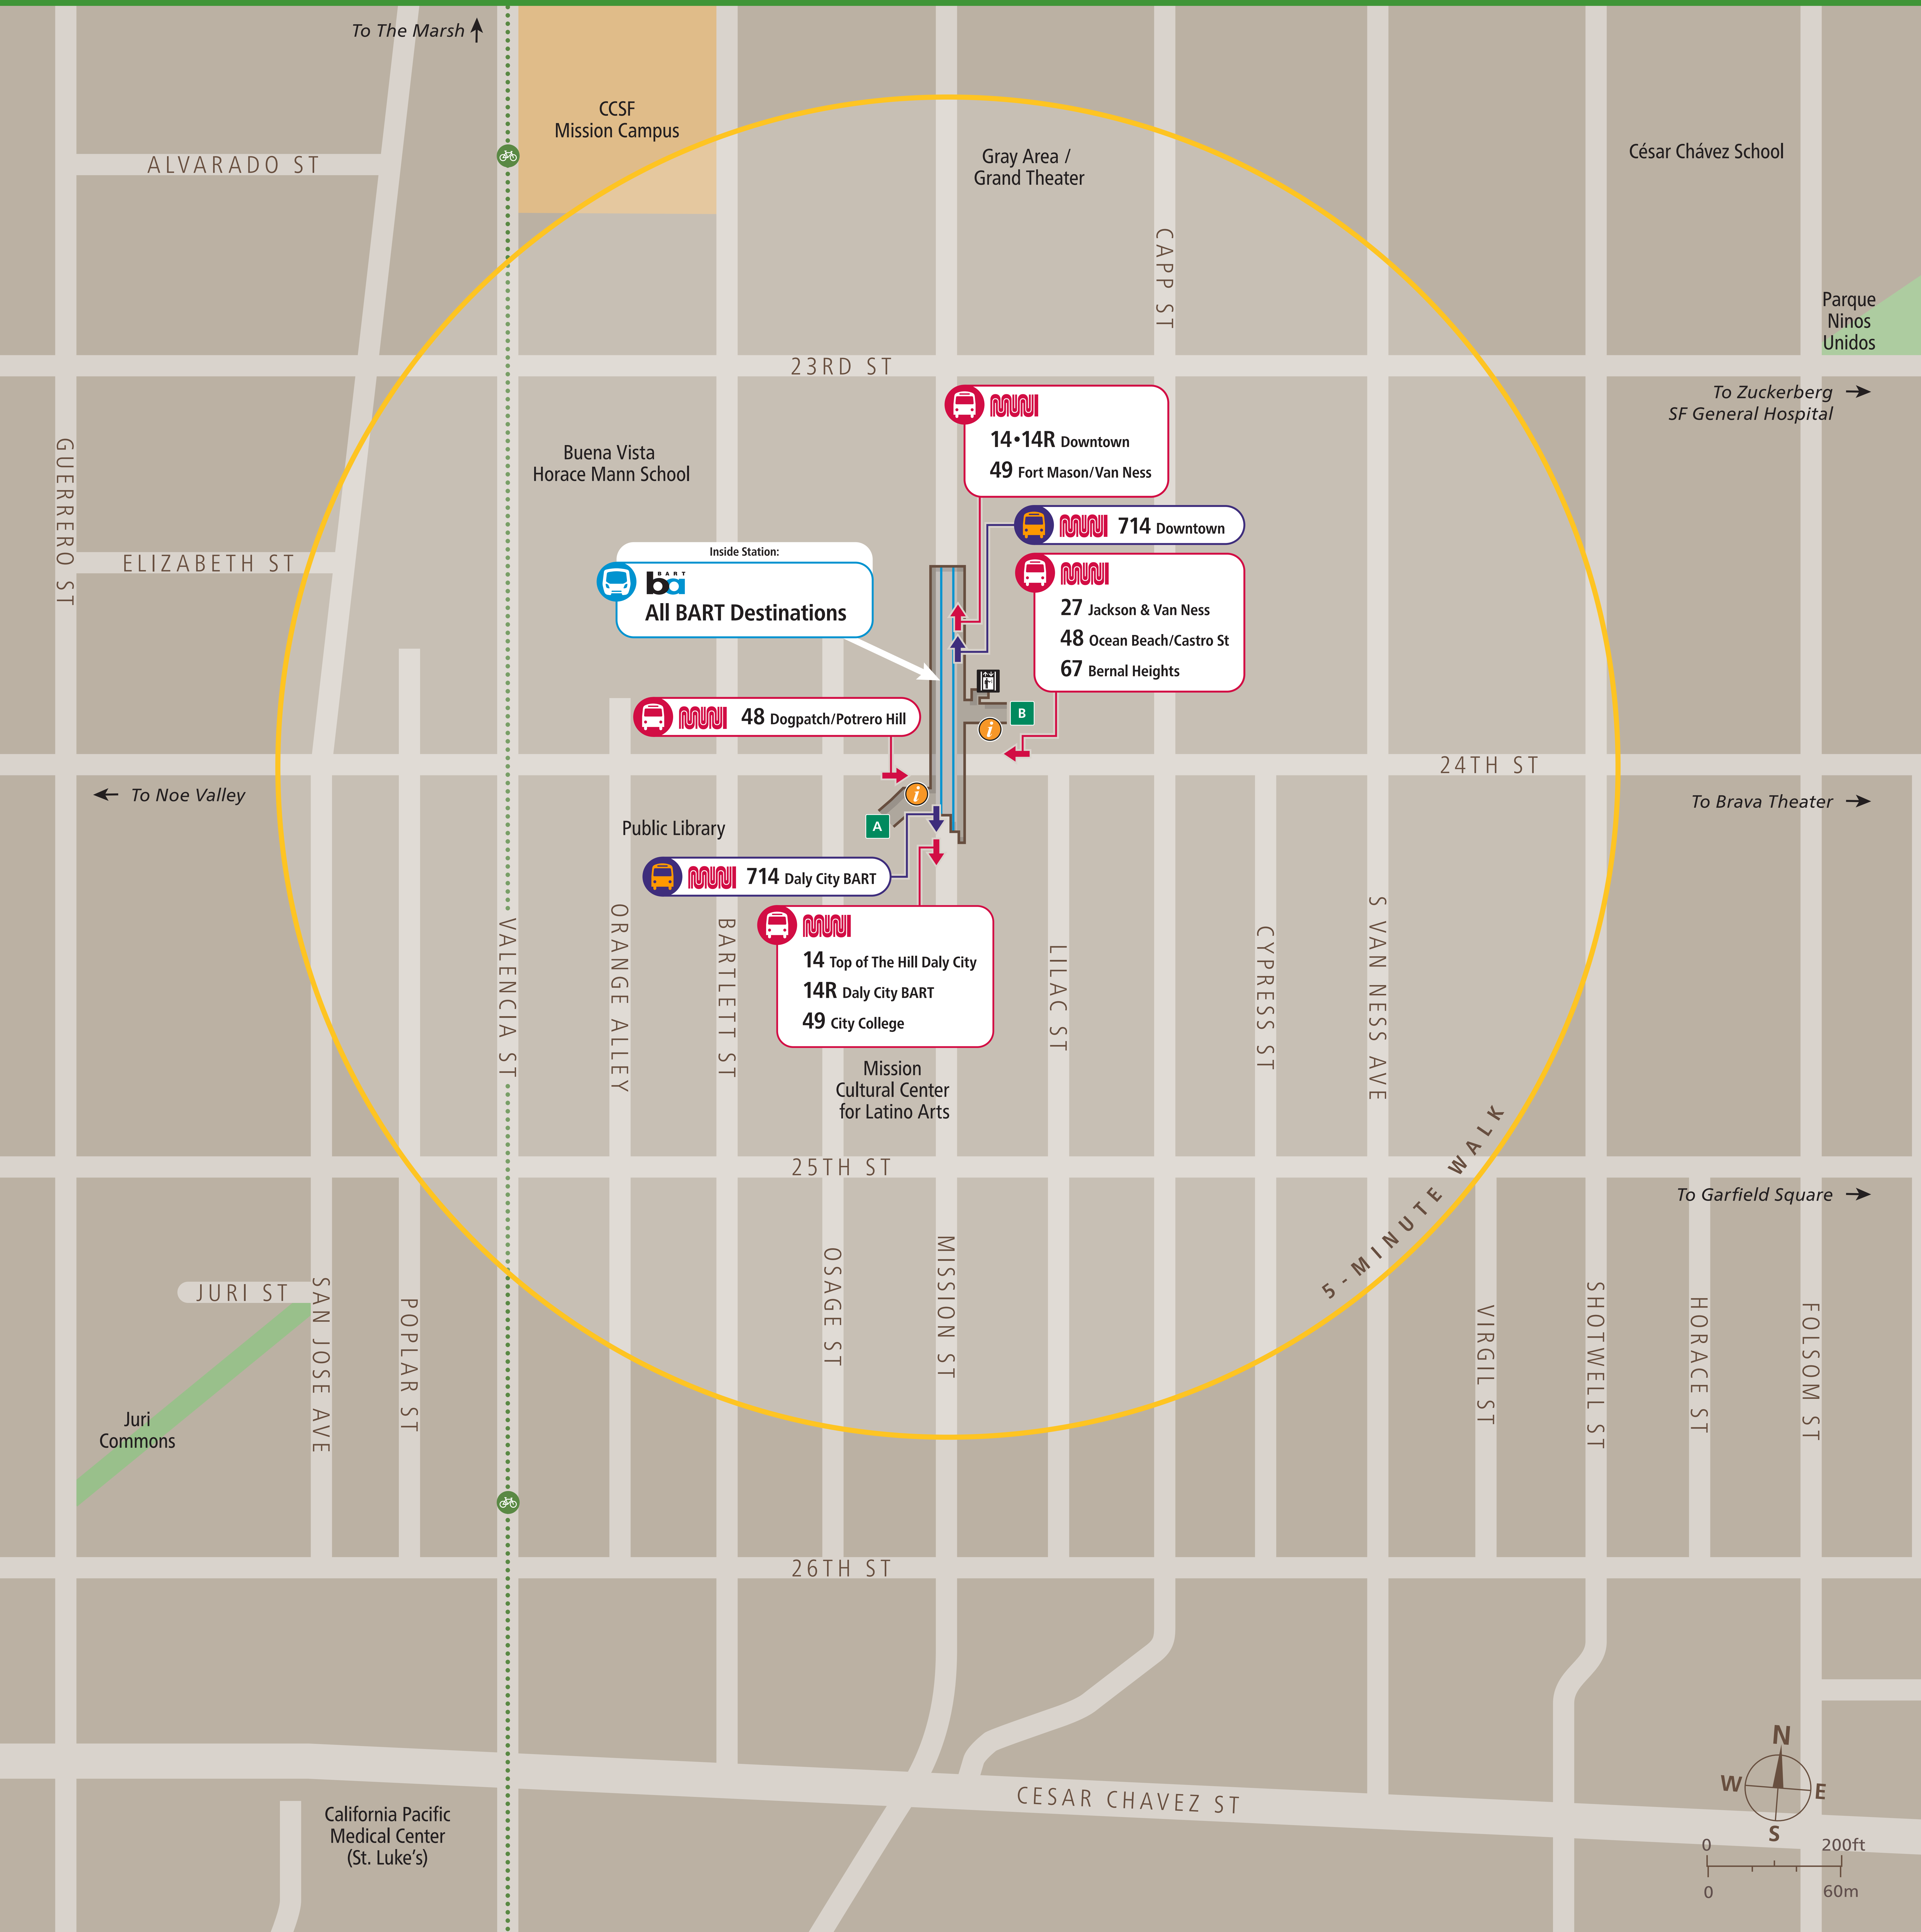

Transit Stops

Paradas del tránsito

公車站地圖

Transit Information

24th St. Mission Station

San Francisco

Map Key

- You Are Here
- 5-Minute Walk
  1000ft/305m Radius
- Transit Information
- BART Train
- Bus
- Transit Stop
- Elevator Accessible
- Station Entrance/Exit Escalator
- Underground Station
- Bike Routes

Transit Lines

- San Francisco Muni
- **Local Bus Routes**
- 14 Downtown
- 14 Top of The Hill Daly City
- 14R Downtown
- 14R Daly City BART
- 48 Potrero Hill
- 48 West Portal
- 49 Fisherman's Warf
- 49 City College
- 67 Bernal Heights
- Early Bird Express
- 714 Downtown
- 714 Daly City BART

Call 511 | 511.org

Revised November 8, 2023