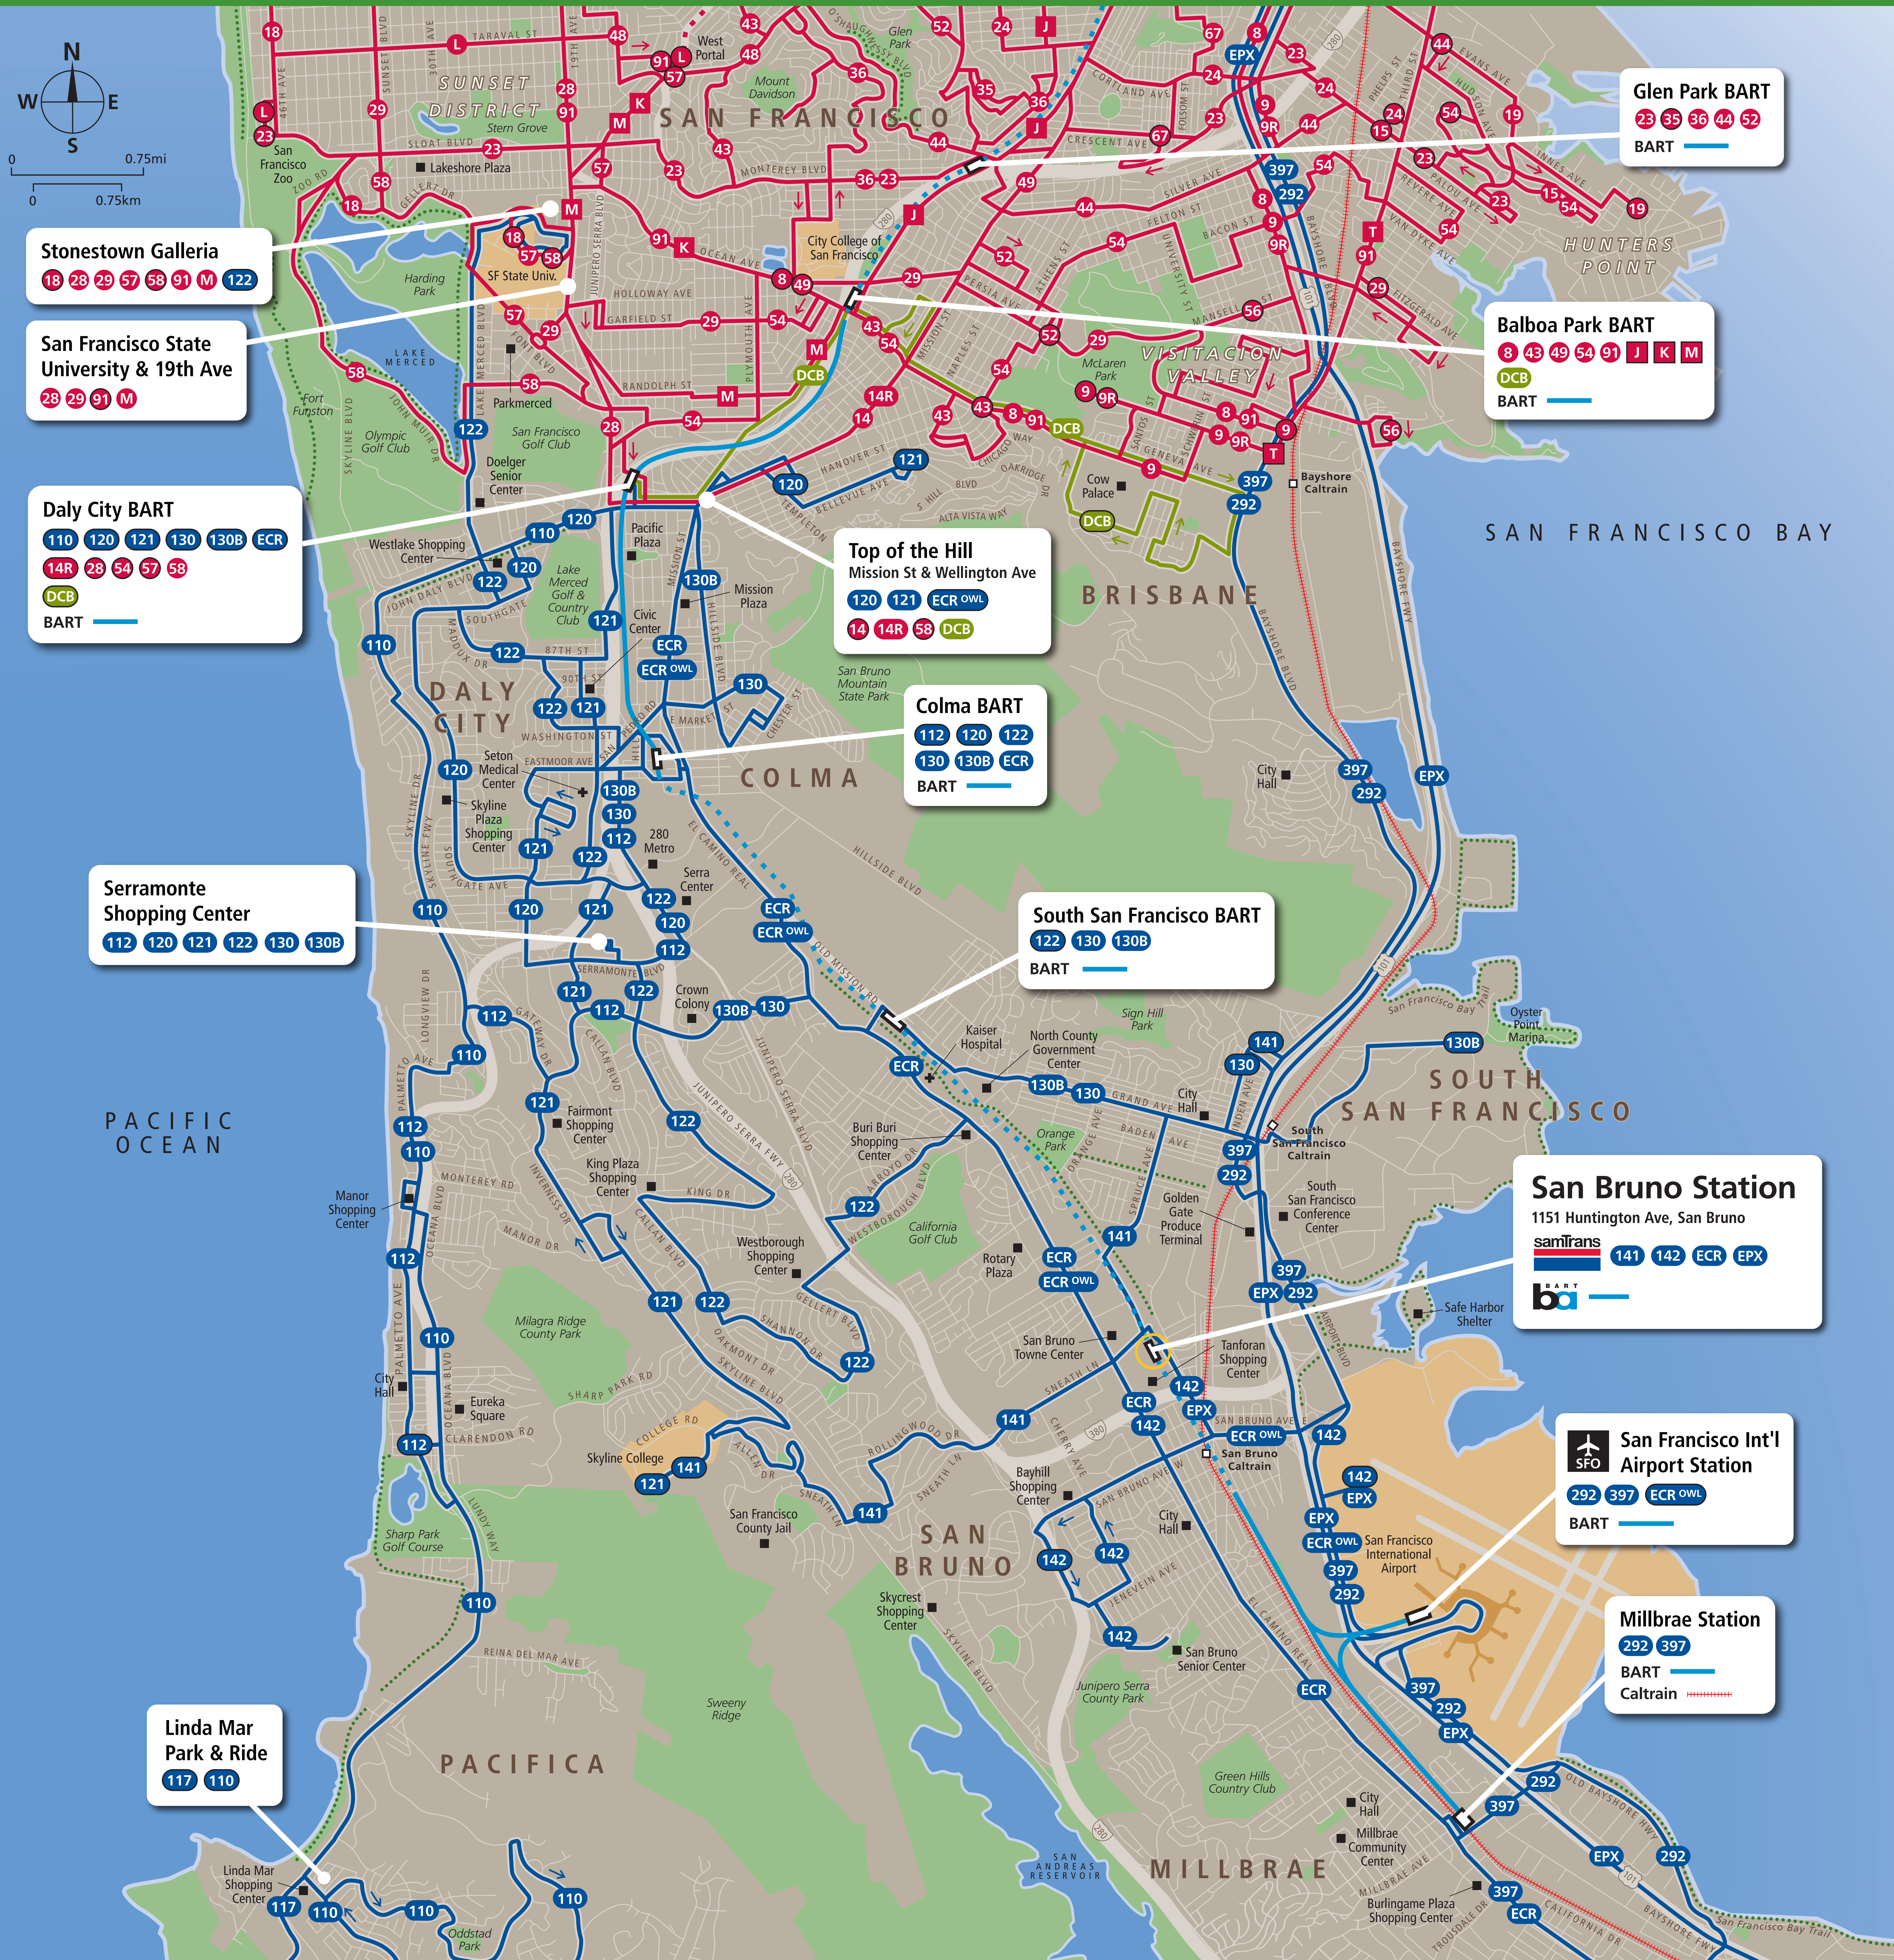

Transit Routes

Rutas del tránsito

公車路線圖

Pook na tinitigilan ng mg Sasakyan

Transit Information

San Bruno Station

San Bruno

Map Key

- You Are Here
- 3-Minute Walk
  500ft/150m Radius
- BART
- BART (Underground)
- Caltrain
- Muni Bus
- Muni Metro
- SamTrans Bus
- Daly City Bayshore Shuttle
- Route Terminus
- Shared Use Bicycle & Pedestrian Path or Trail

This map does not show all commuter, express, special event, or all-night routes. Service may vary with time of day or day of week. Service changes may have occurred since printing. Please consult transit agency schedule or contact 511 for more information.

Stonestown Galleria
18 28 29 57 58 91 M 122

San Francisco State University & 19th Ave
28 29 91 M

Daly City BART
110 120 121 130 130B ECR
14R 28 54 57 58
DCB
BART

Top of the Hill
Mission St & Wellington Ave
120 121 ECR owl
14 14R 58 DCB

Colma BART
112 120 122
130 130B ECR
BART

South San Francisco BART
122 130 130B
BART

Serramonte Shopping Center
112 120 121 122 130 130B

San Bruno Station
1151 Huntington Ave, San Bruno
samtrans 141 142 ECR EPX
BART

San Francisco Int'l Airport Station
292 397 ECR owl
BART

Millbrae Station
292 397
BART
Caltrain

Linda Mar Park & Ride
117 110

Call 511 | 511.org