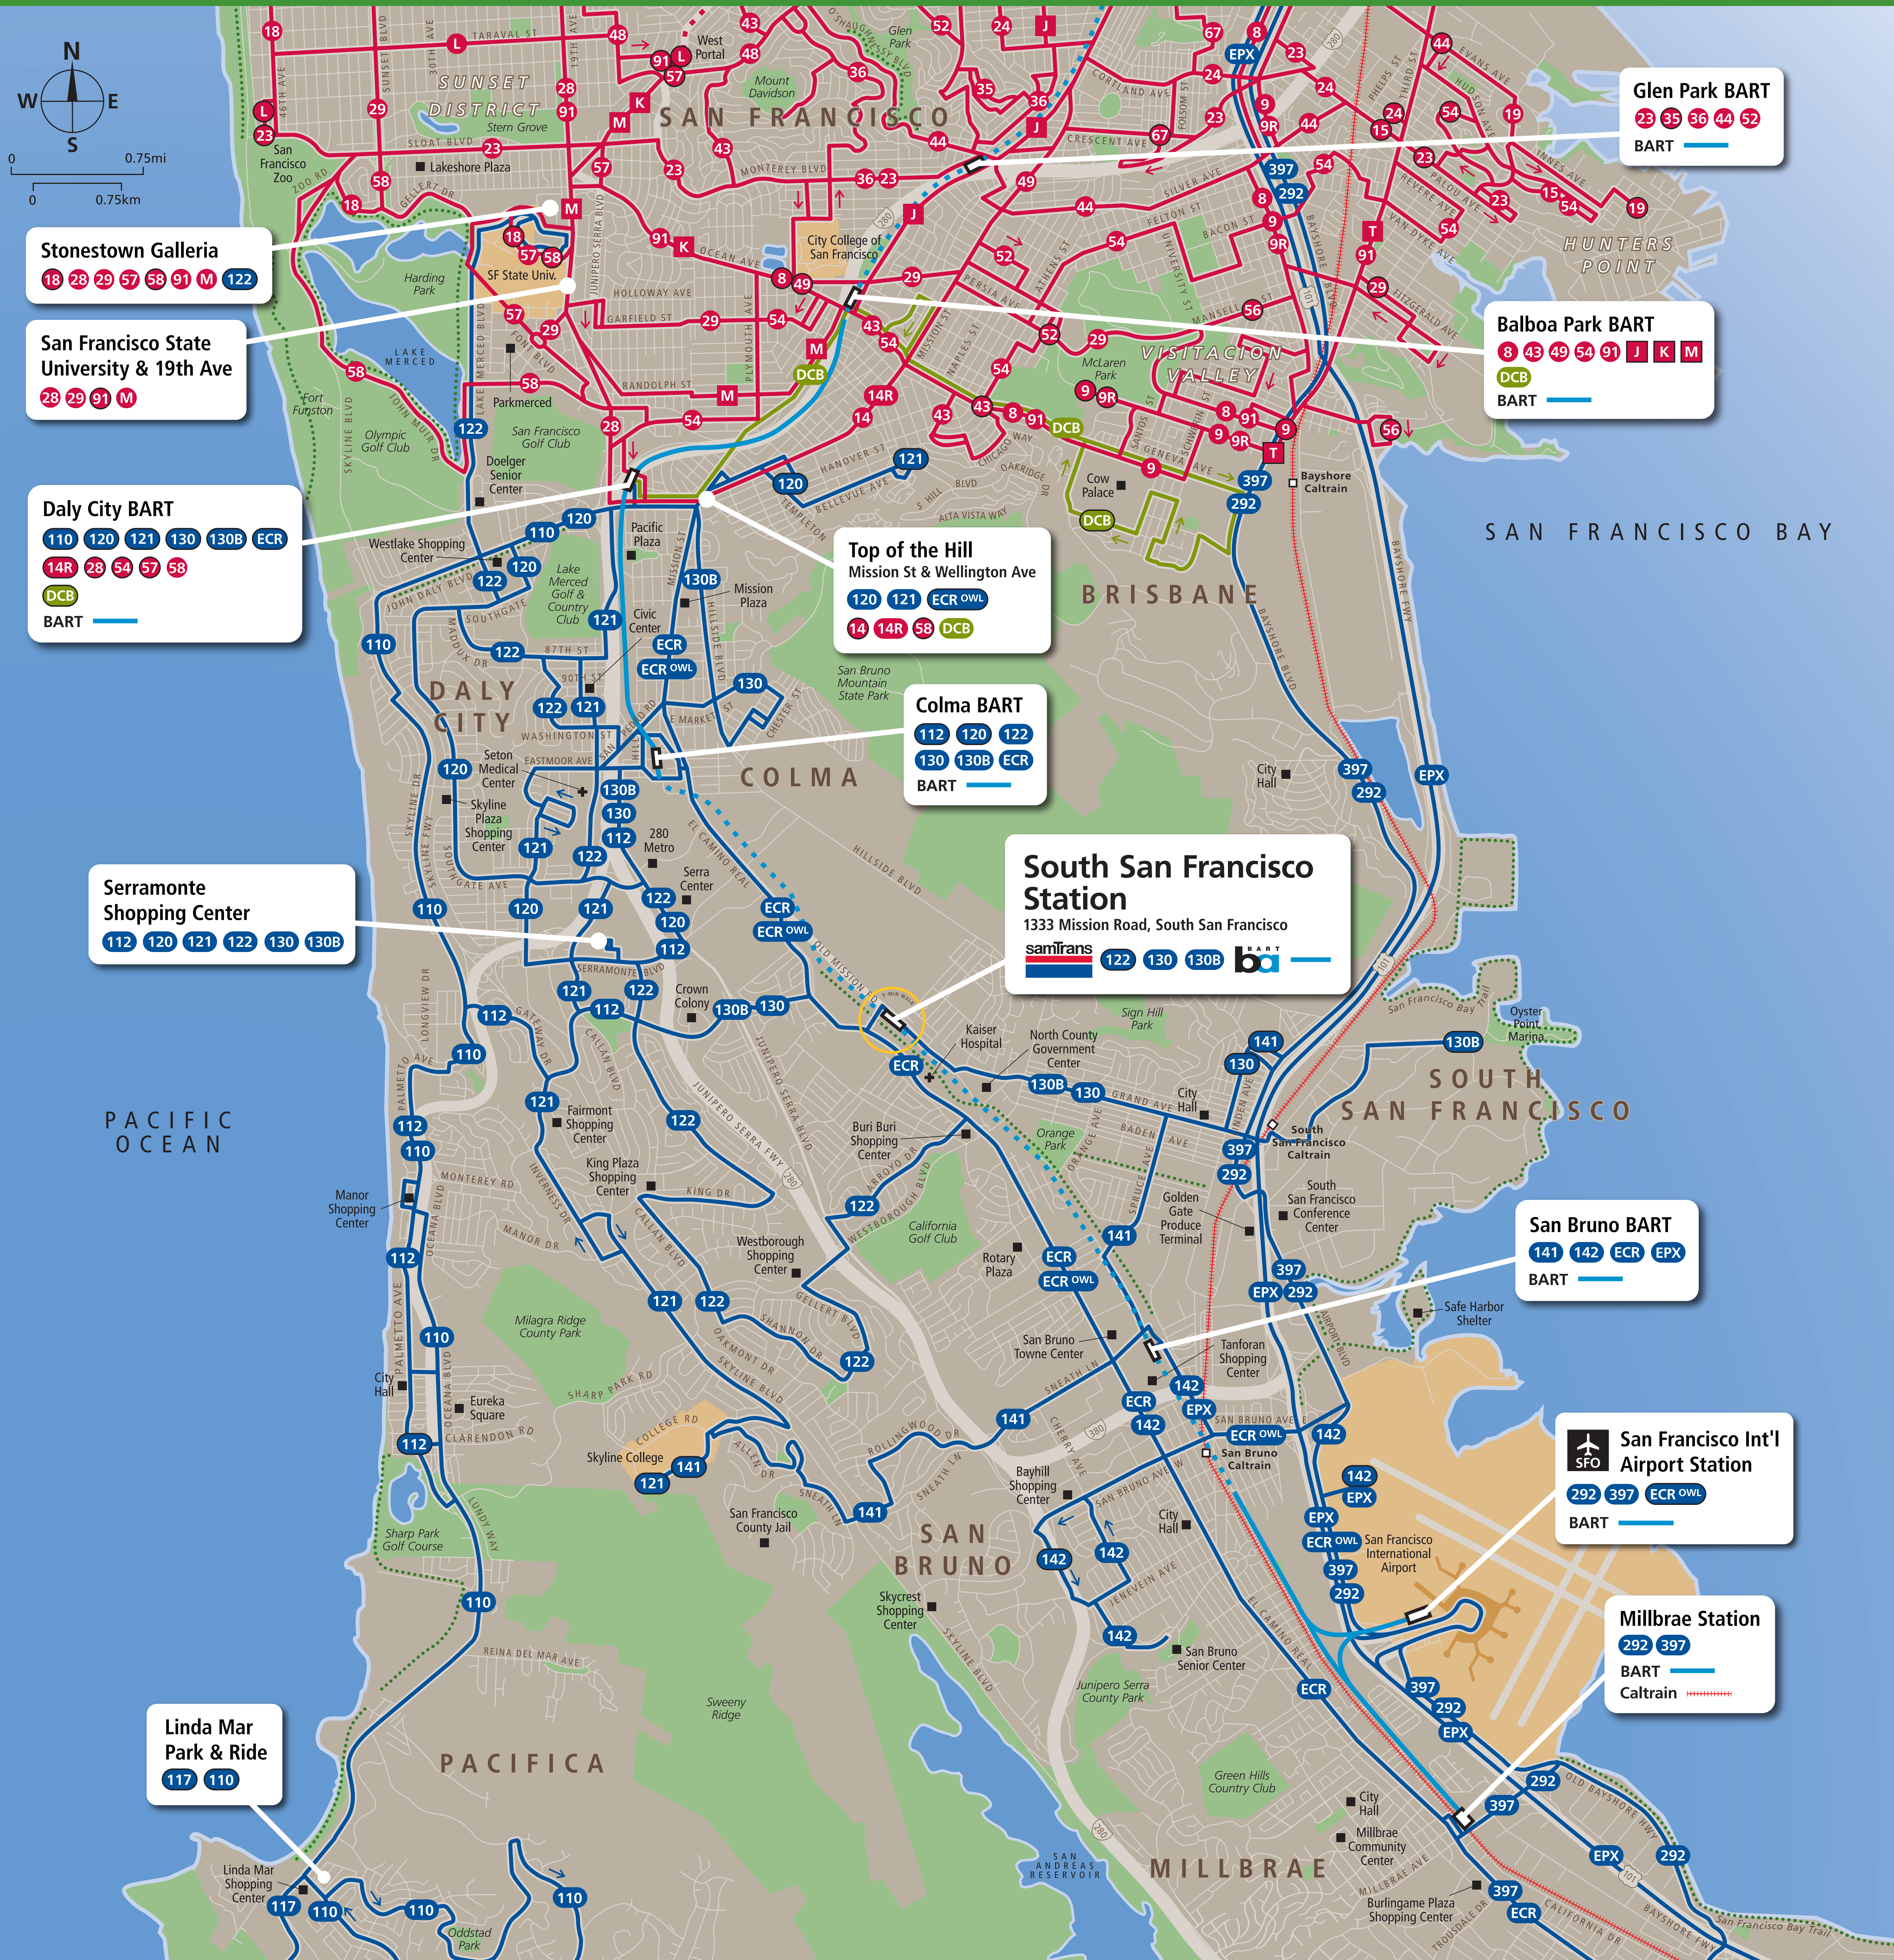

# Transit Routes

Rutas del tránsito

公車路線圖

## Transit Information

**South San Francisco Station**

South San Francisco, CA

### Map Key

- You Are Here
- 3-Minute Walk 500ft/150m Radius
- BART
- BART (Underground)
- Caltrain
- Muni Bus
- Muni Metro
- SamTrans Bus
- Daly City Bayshore Shuttle
- Route Terminus
- Shared Use Bicycle & Pedestrian Path or Trail