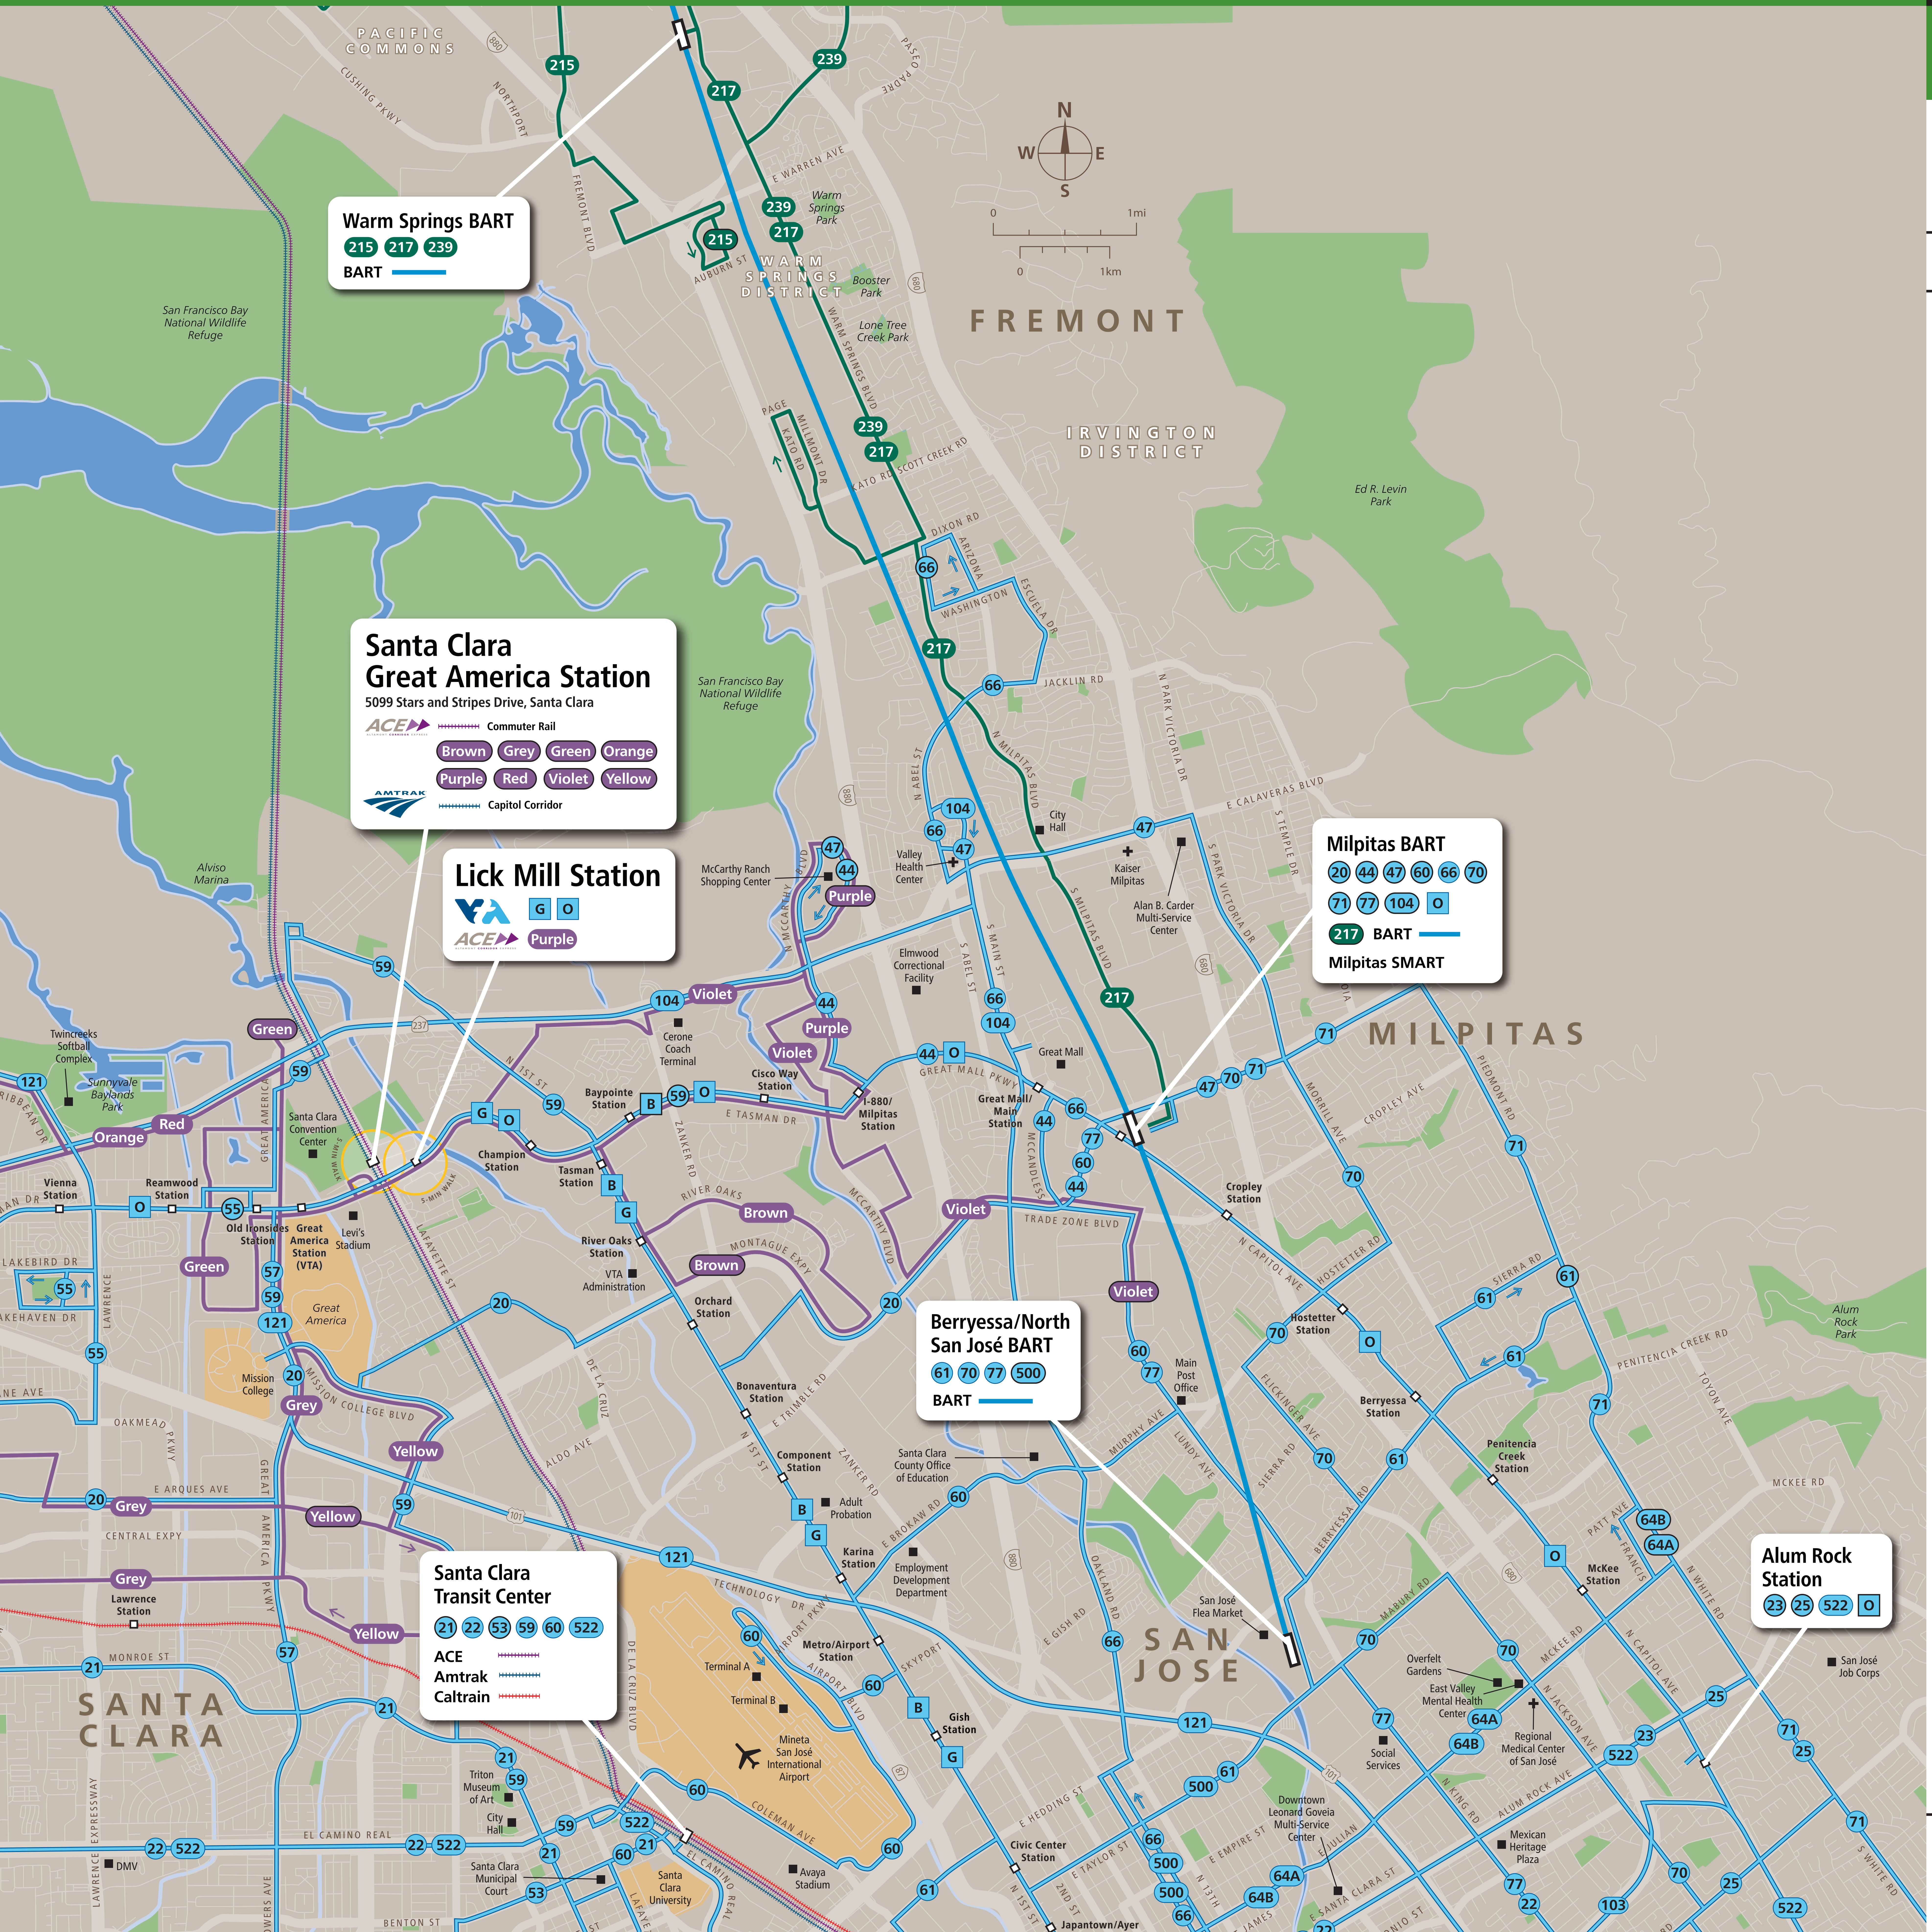

Transit Routes

Rutas del tránsito

公車路線圖

Warm Springs BART
215 217 239
BART

Santa Clara Great America Station
5099 Stars and Stripes Drive, Santa Clara

ACE Commuter Rail
Amtrak
Capitol Corridor

Brown Grey Green Orange
Purple Red Violet Yellow

Lick Mill Station

ACE Purple

Milpitas BART
20 44 47 60 66 70
71 77 104 O
217 BART
Milpitas SMART

Berryessa/North San José BART
61 70 77 500
BART

Santa Clara Transit Center
21 22 53 59 60 522

ACE
Amtrak
Caltrain

Alum Rock Station
23 25 522 O

Transit Information

Great America & Lick Mill Transit Center

Santa Clara

Map Key

- You Are Here
- 5-Minute Walk (1/4 mi) Radius
- BART
- ACE
- Amtrak Train
- Caltrain
- AC Transit
- ACE Shuttle
- Monterey-Salinas Transit
- VTA Bus Service
- VTA Light Rail
- Route Terminus

This map does not show all commuter, express, special event, or all-night routes. Service may vary with time of day or day of week. Service changes may have occurred since printing. Please consult transit agency schedule or contact 511 for more information.

Call 511 | 511.org