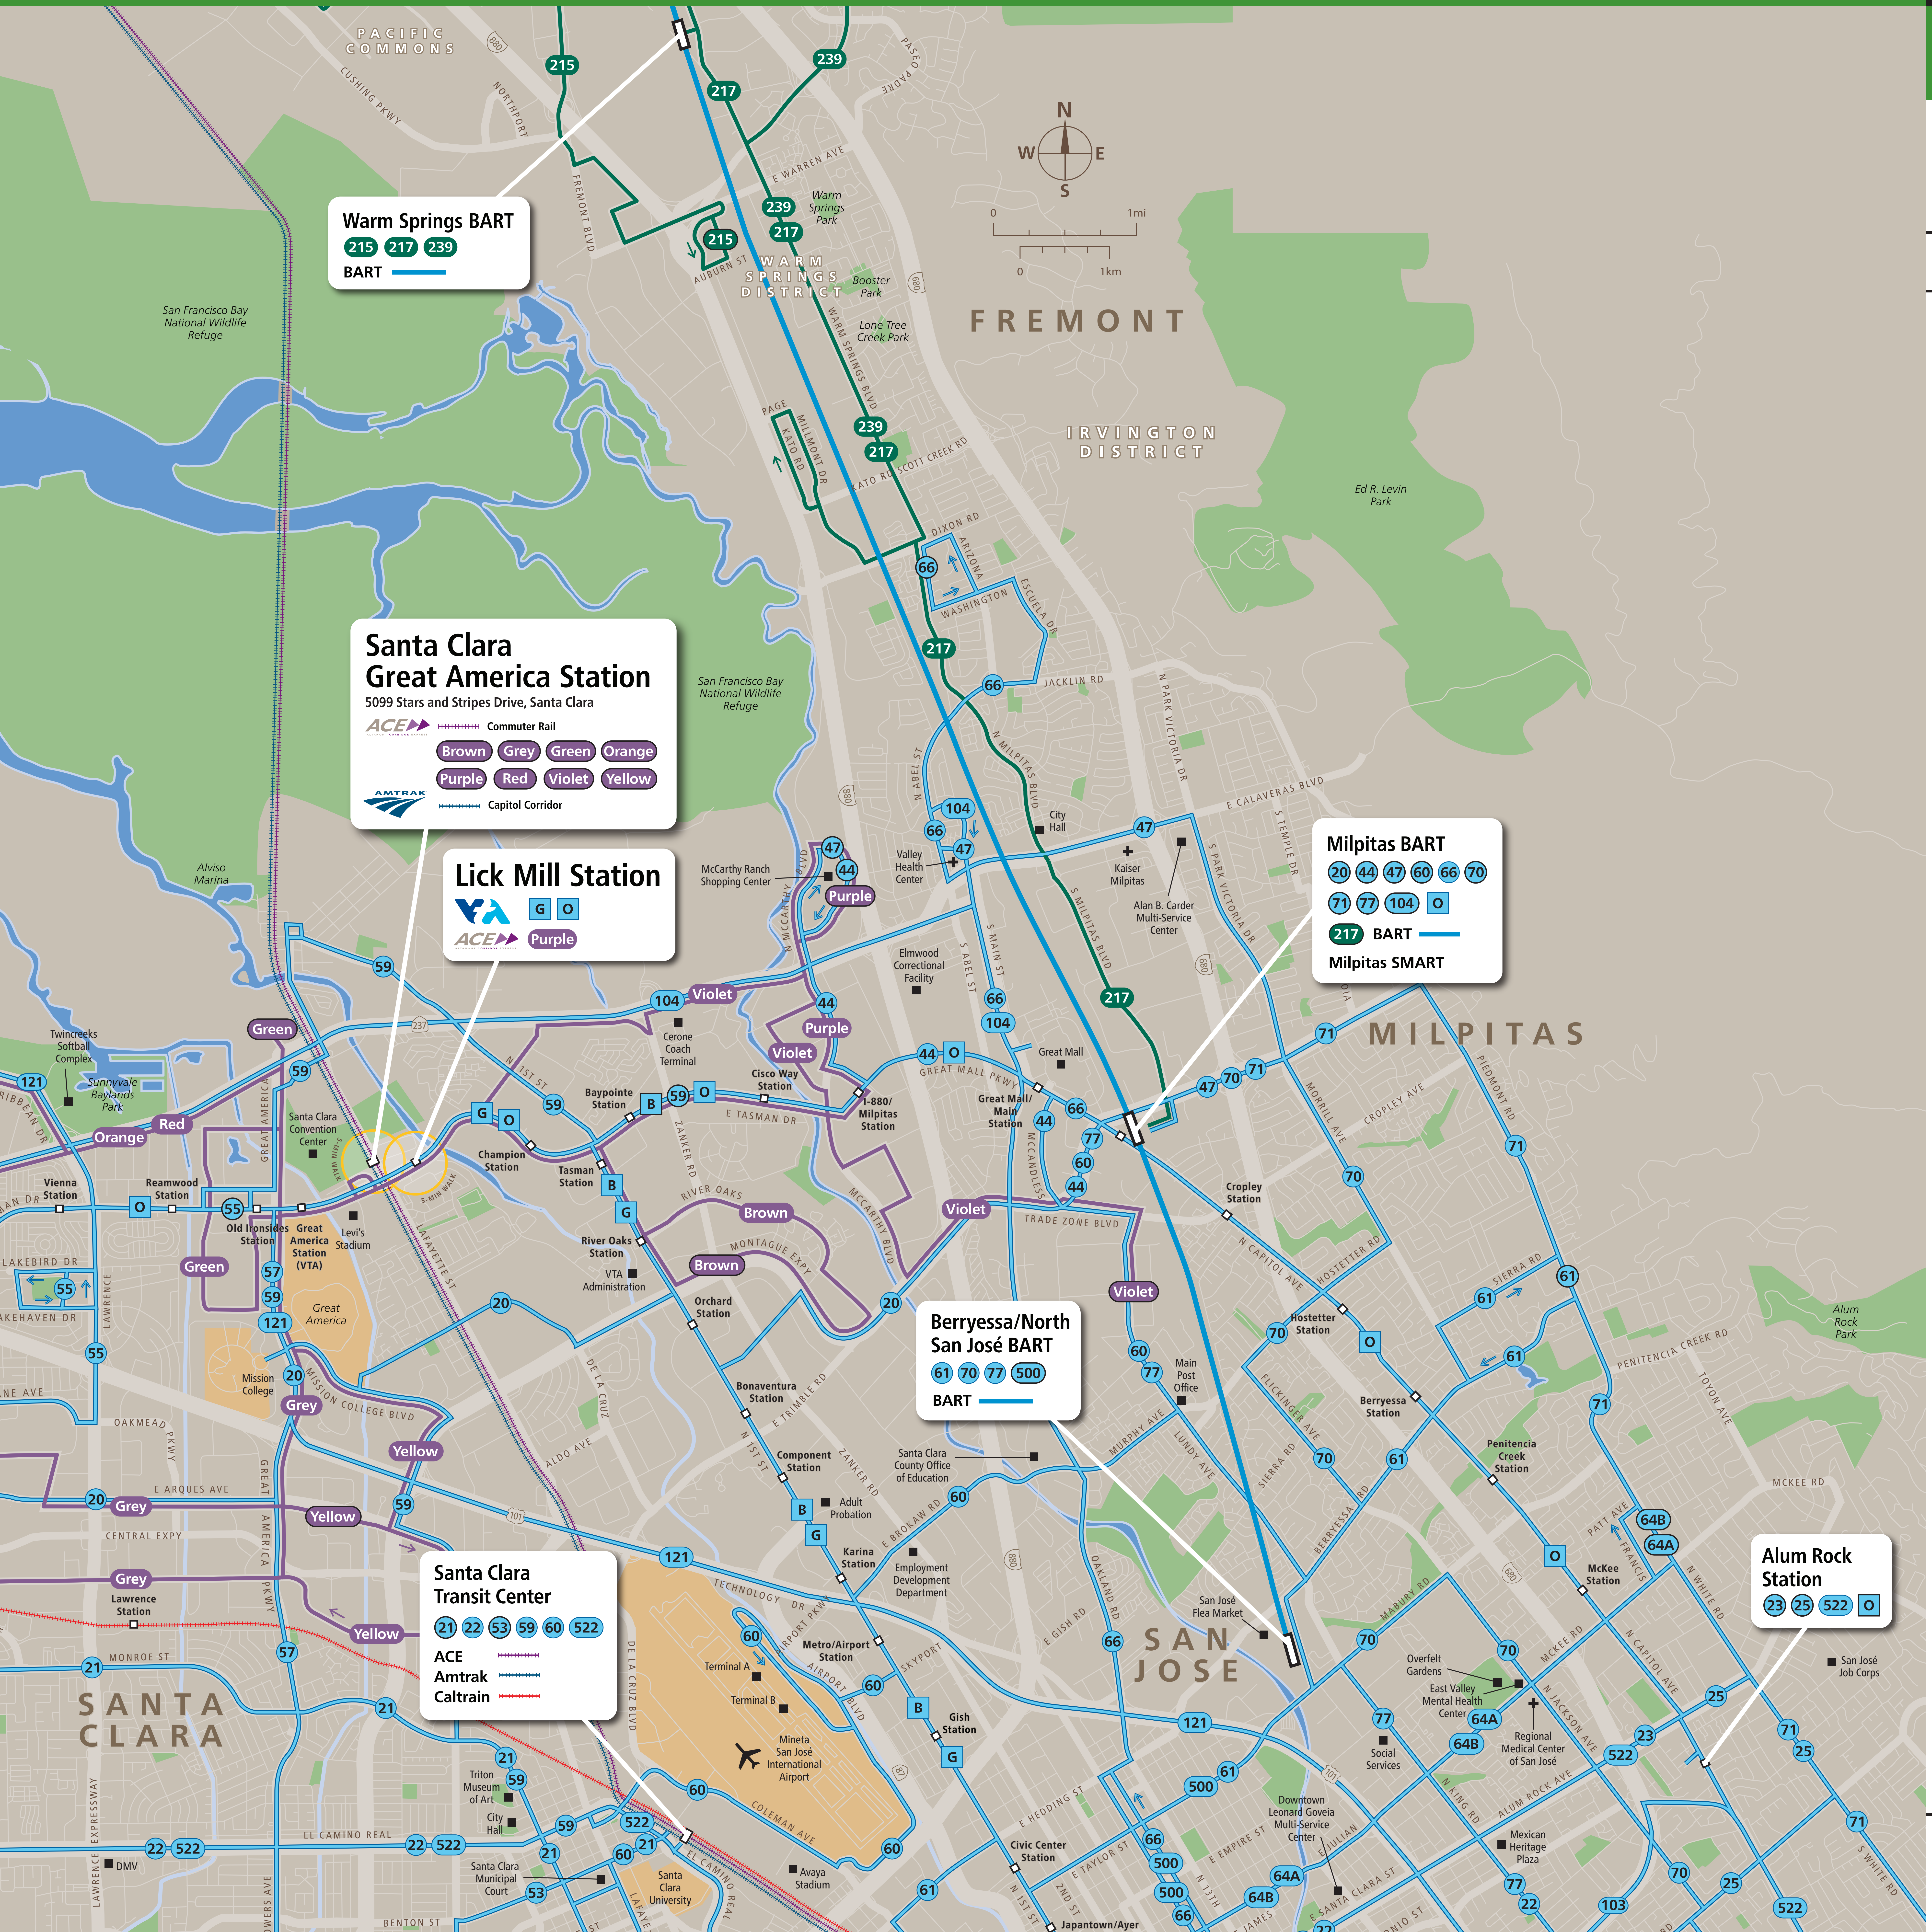

Transit Routes

Rutas del tránsito

公車路線圖

Warm Springs BART
215 217 239
BART

Santa Clara Great America Station
5099 Stars and Stripes Drive, Santa Clara
ACE Commuter Rail
Brown Grey Green Orange
Purple Red Violet Yellow
Amtrak Capitol Corridor

Lick Mill Station
ACE Purple

Milpitas BART
20 44 47 60 66 70
71 77 104 O
217 BART
Milpitas SMART

Berryessa/North San José BART
61 70 77 500
BART

Santa Clara Transit Center
21 22 53 59 60 522
ACE
Amtrak
Caltrain

Alum Rock Station
23 25 522 O

Transit Information

Great America & Lick Mill Transit Center

Santa Clara

Map Key

- You Are Here
- 5-Minute Walk (1/4 mi) Radius
- BART
- ACE
- Amtrak Train
- Caltrain
- 217 AC Transit
- ACE Shuttle
- 86 Monterey-Salinas Transit
- 70 VTA Bus Service
- B VTA Light Rail
- Route Terminus

This map does not show all commuter, express, special event, or all-night routes. Service may vary with time of day or day of week. Service changes may have occurred since printing. Please consult transit agency schedule or contact 511 for more information.

Call 511 | 511.org