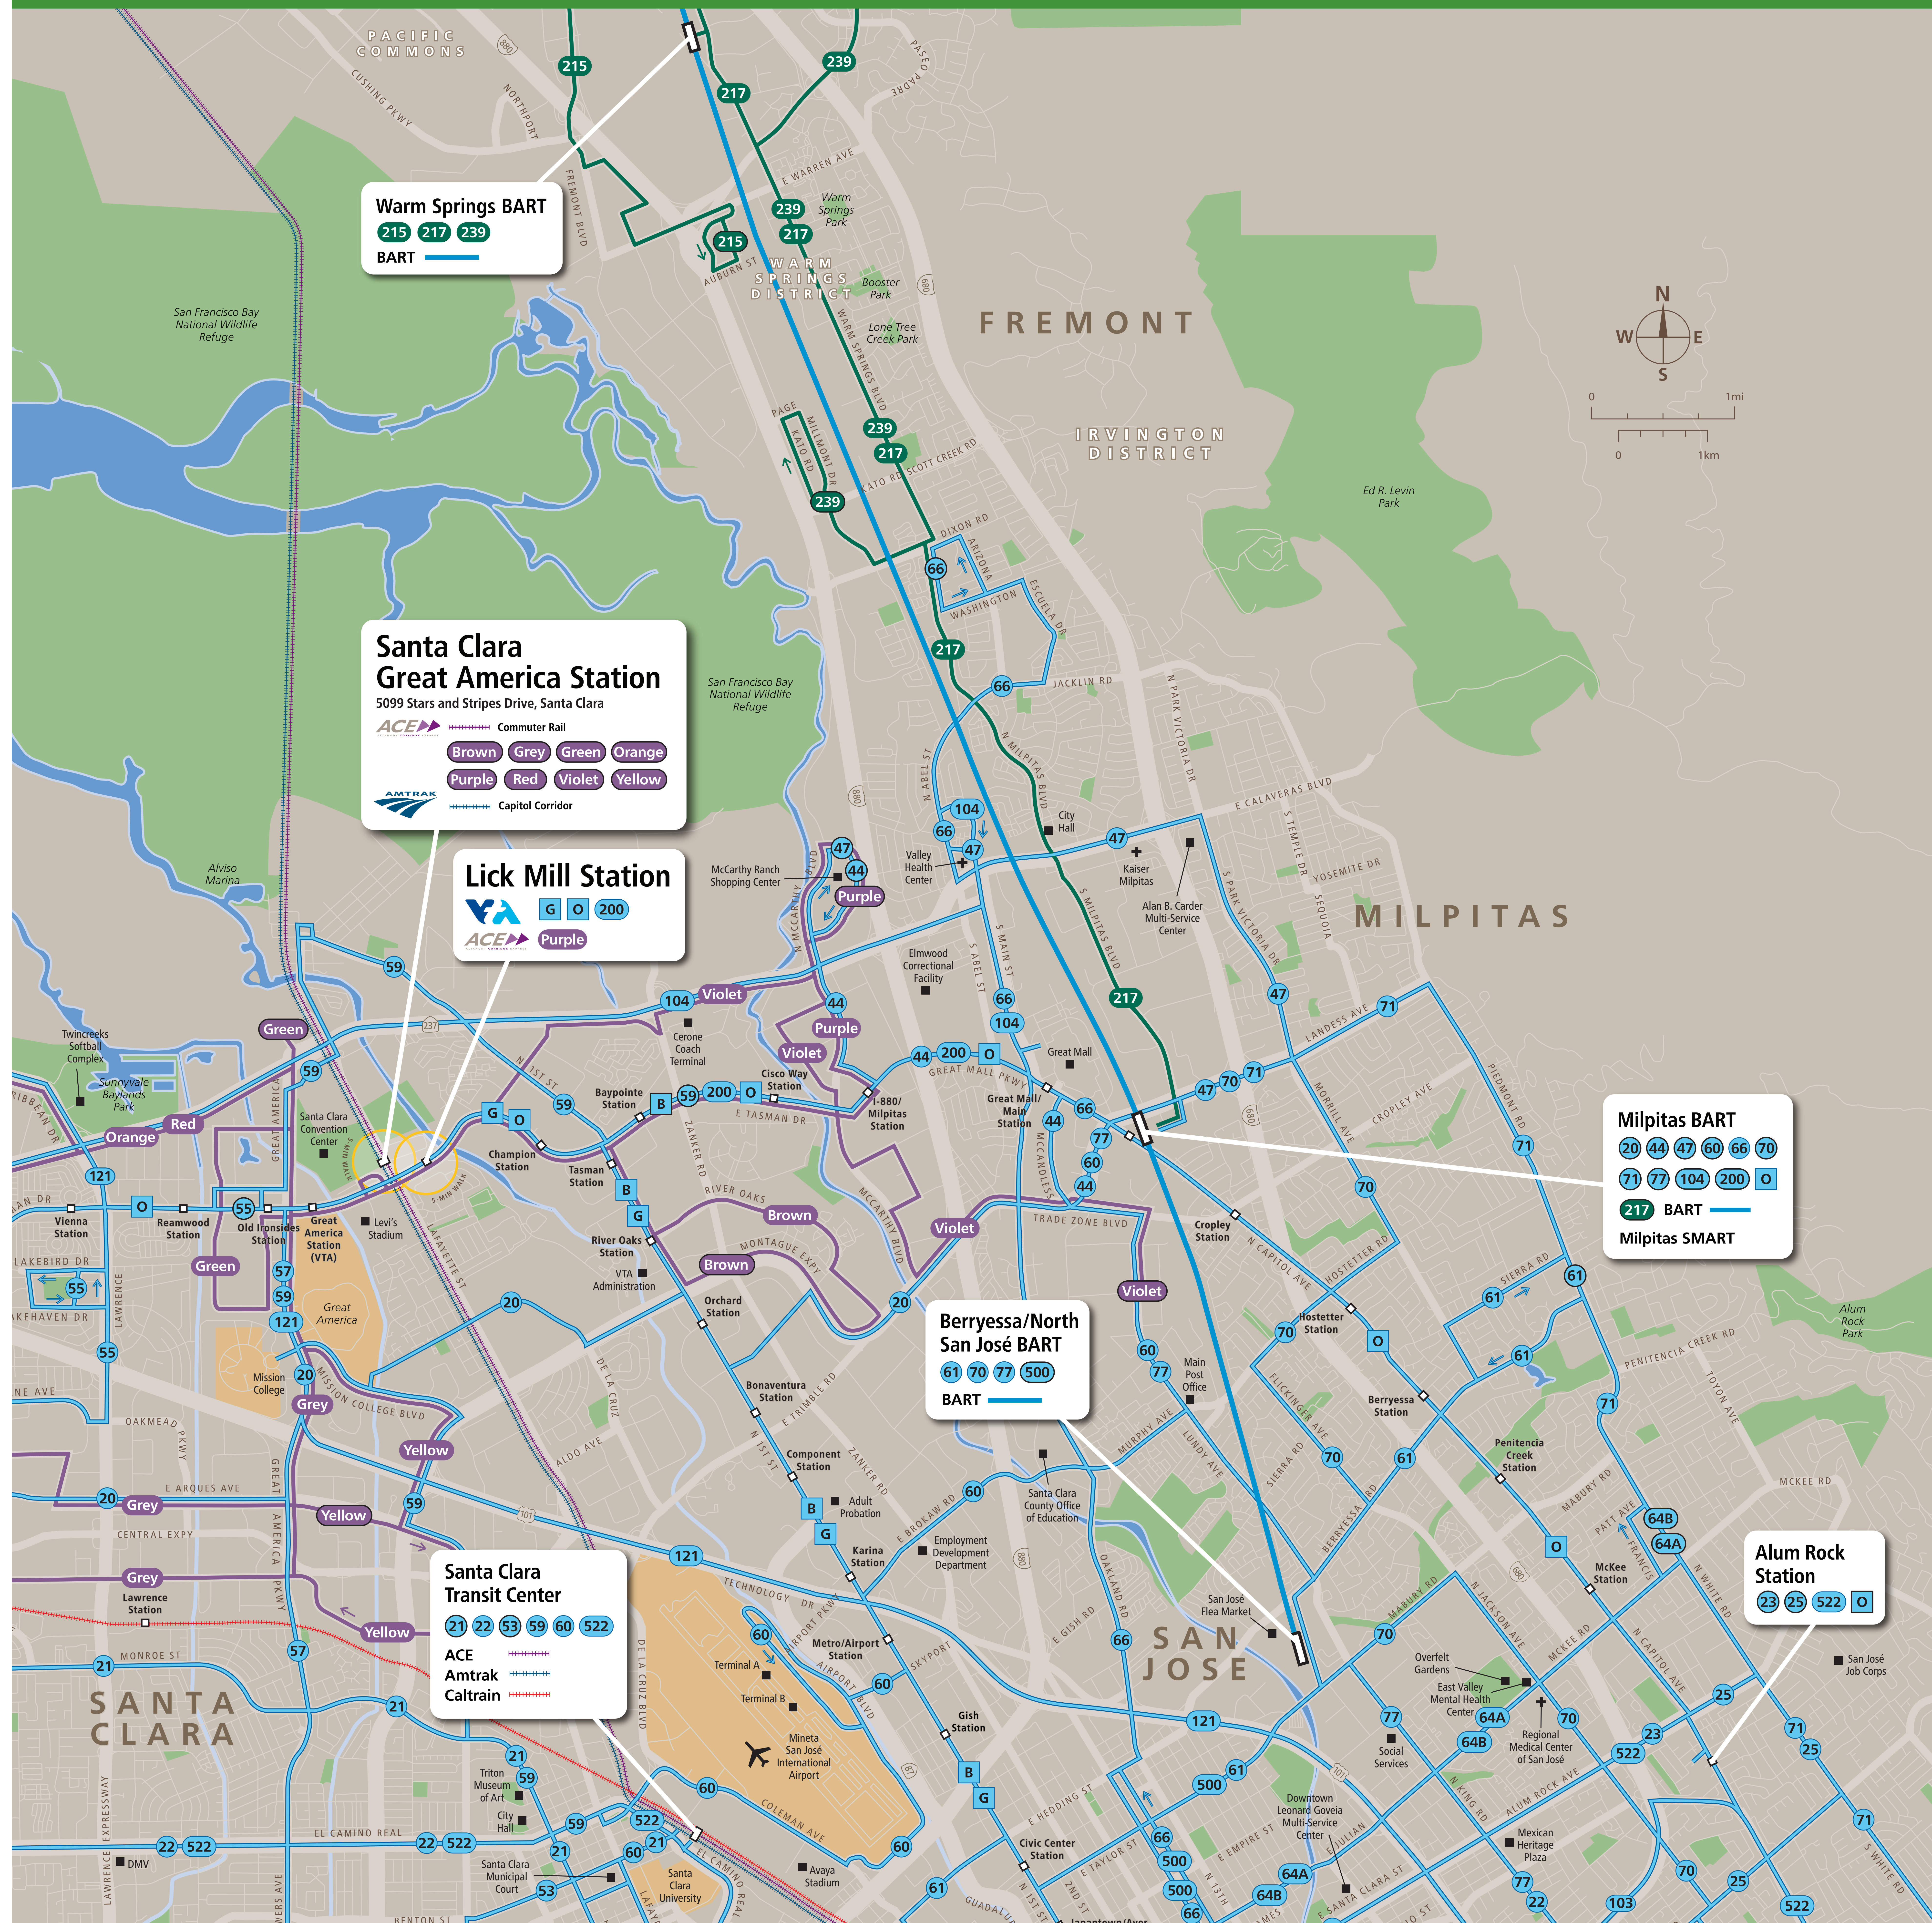

Transit Routes

Rutas del tránsito

公車路線圖

Transit Information

Great America & Lick Mill Transit Center

Santa Clara

Map Key

- You Are Here
- 5-Minute Walk (1/4 mi) Radius
- BART
- ACE
- Amtrak Train
- Caltrain
- 217 AC Transit
- ACE Shuttle
- 86 Monterey-Salinas Transit
- 70 VTA Bus Service
- B VTA Light Rail
- 70 Route Terminus

This map does not show all commuter, express, special event, or all-night routes. Service may vary with time of day or day of week. Service changes may have occurred since printing. Please consult transit agency schedule or contact 511 for more information.

Call 511 | 511.org