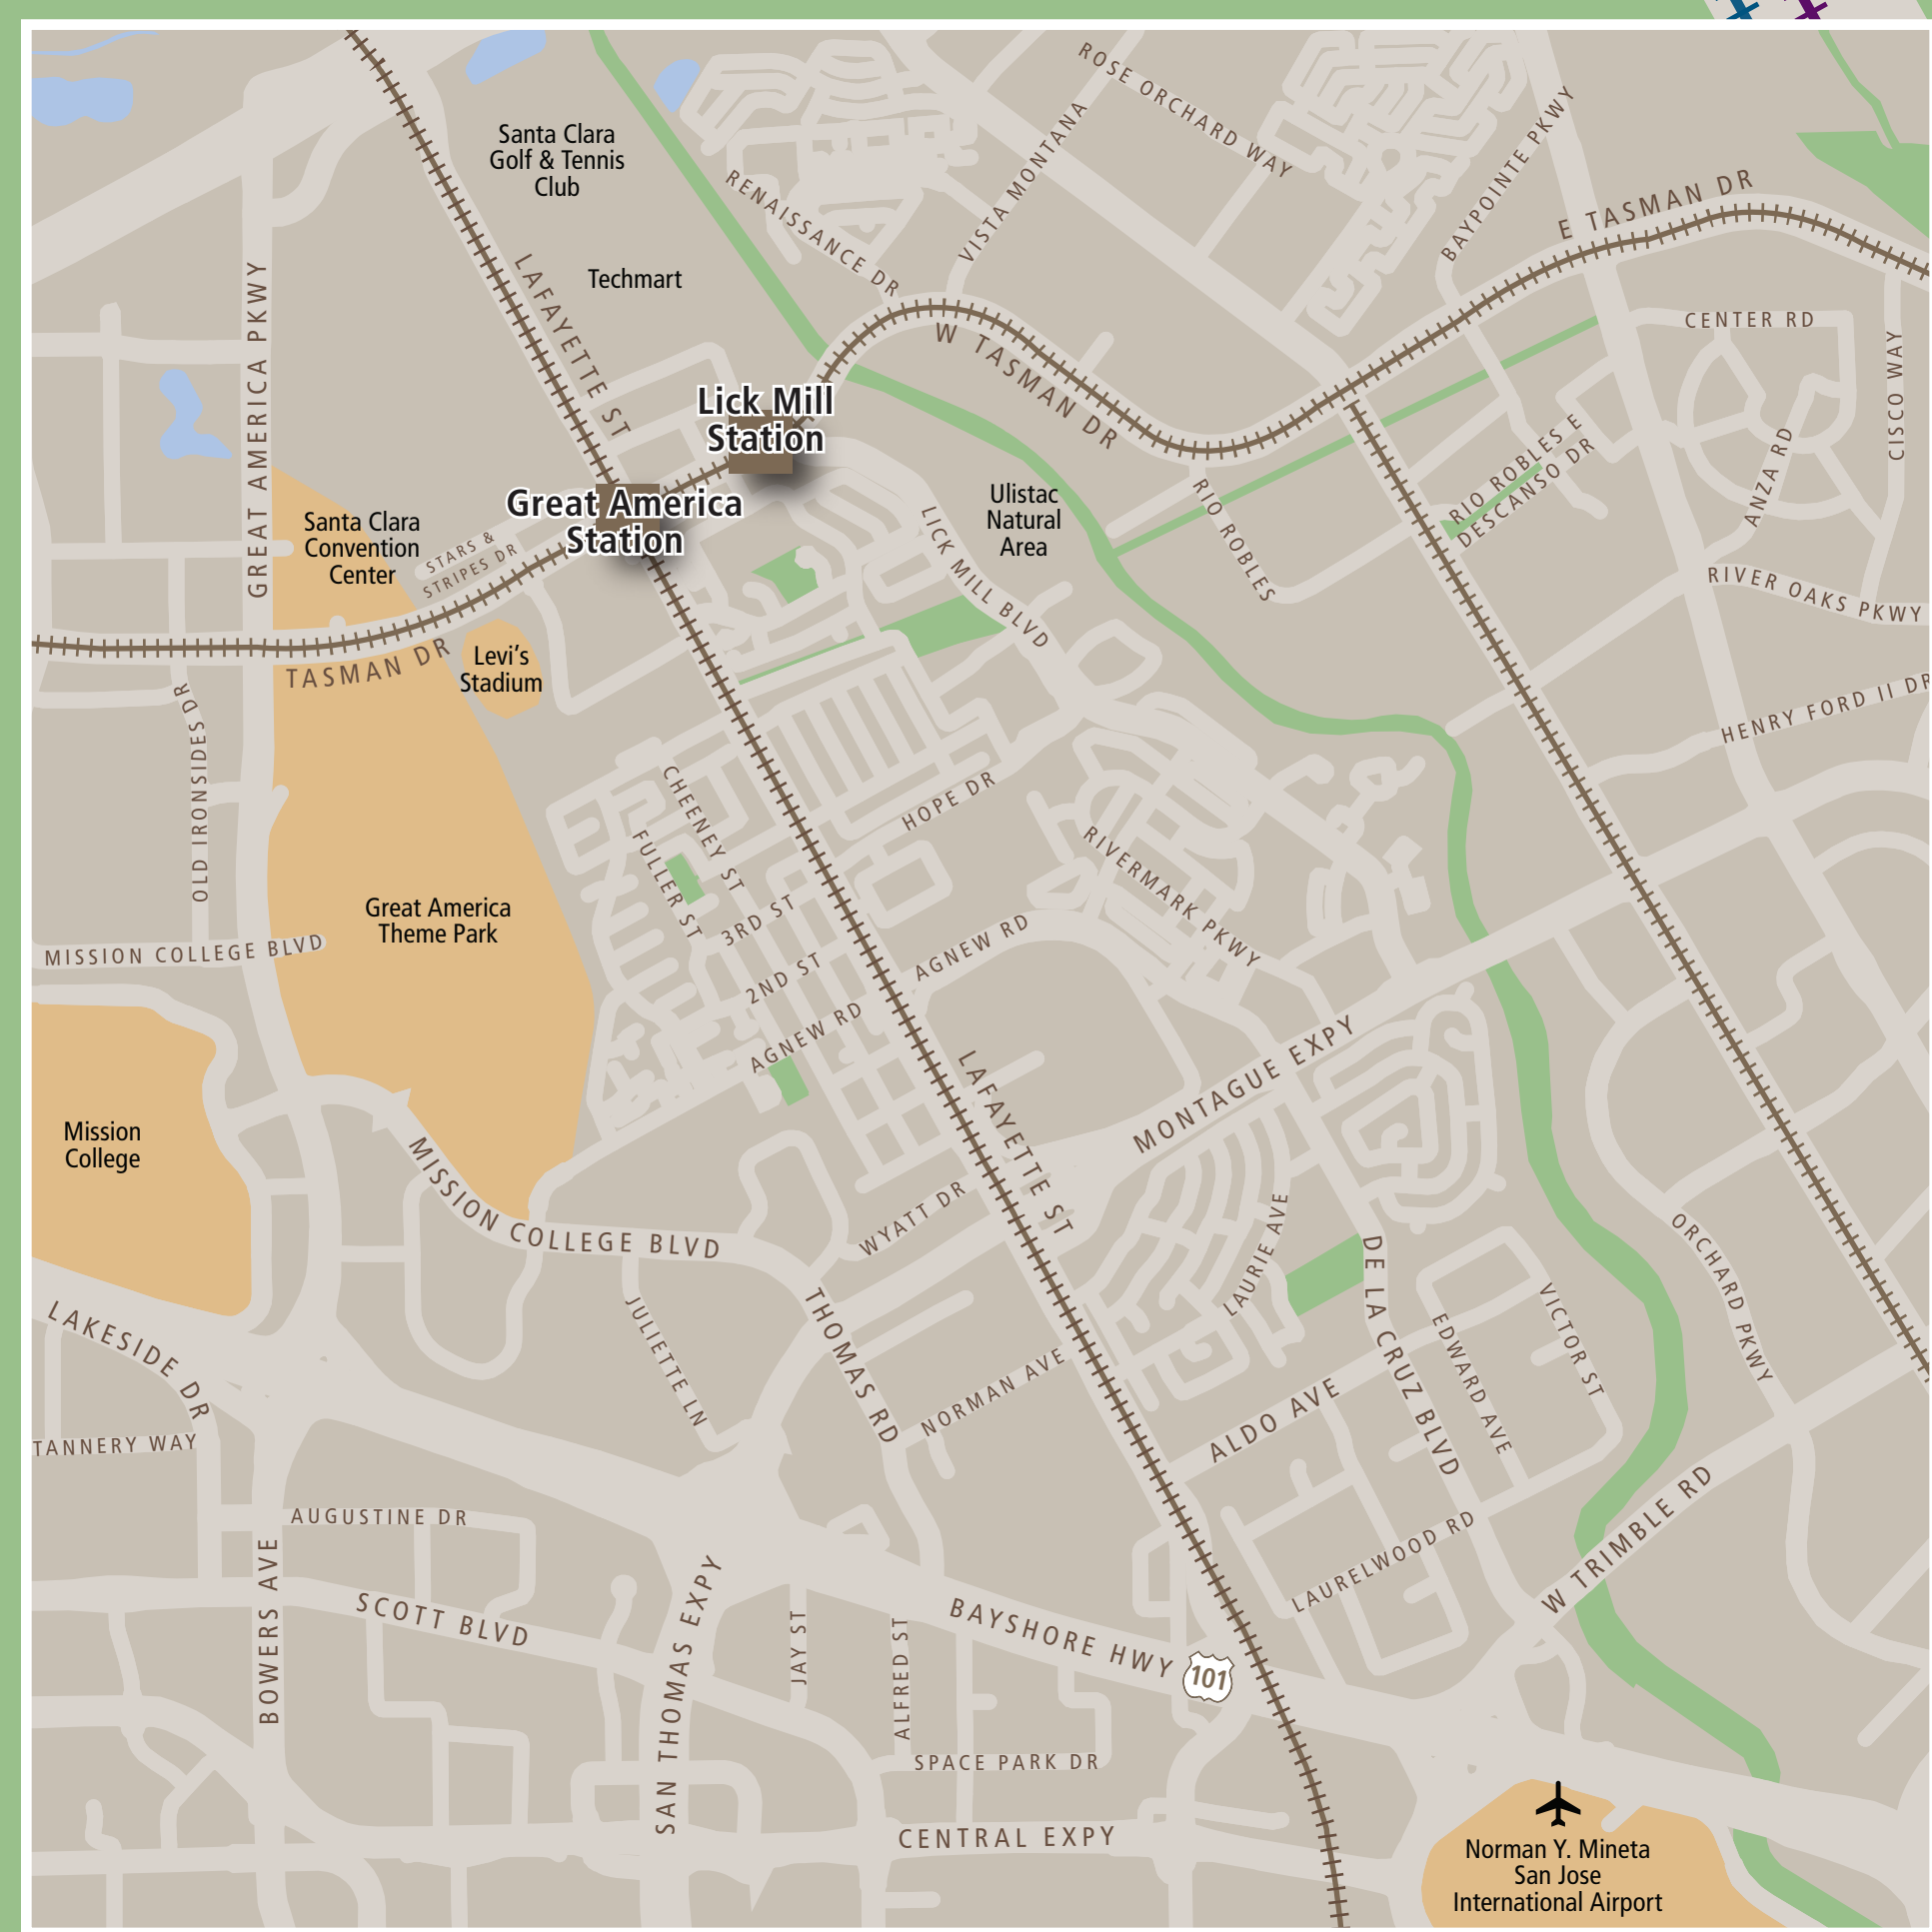

Transit Stops

Paradas del tránsito

公車站地圖

Transit Information

Great America & Lick Mill Transit Center

Santa Clara

Map Key

- You Are Here
- Transit Information
- 5-Minute Walk Radius (1/4 mile)
- Transit Stop
- Intercity and Commuter Rail
- Light Rail
- Bus
- ACE
- Amtrak
- VTA Light Rail
- Accessible Path
- Bicycle Route
- Stairs
- Bike Lockers
- Parking
- Telephone
- Ticket Vending Machine

Transit Lines

1. Santa Clara Valley Transportation Authority (VTA)
2. **Light Rail Service**
3. Orange Mountain View
   - Green Alum Rock
   - Green Winchester
   - Green Old Ironsides
4. **Bus Service**
5. 200 Mountain View
6. **ACE** Altamont Corridor Express (ACE)
7. **Shuttles**
8. Brown North San Jose
   - Gray South Sunnyvale
   - Green North Santa Clara
   - Orange Mountain View / Palo Alto
   - Purple West Milpitas
   - Red North Sunnyvale
   - Violet East Milpitas
   - Yellow South Santa Clara

Area Map