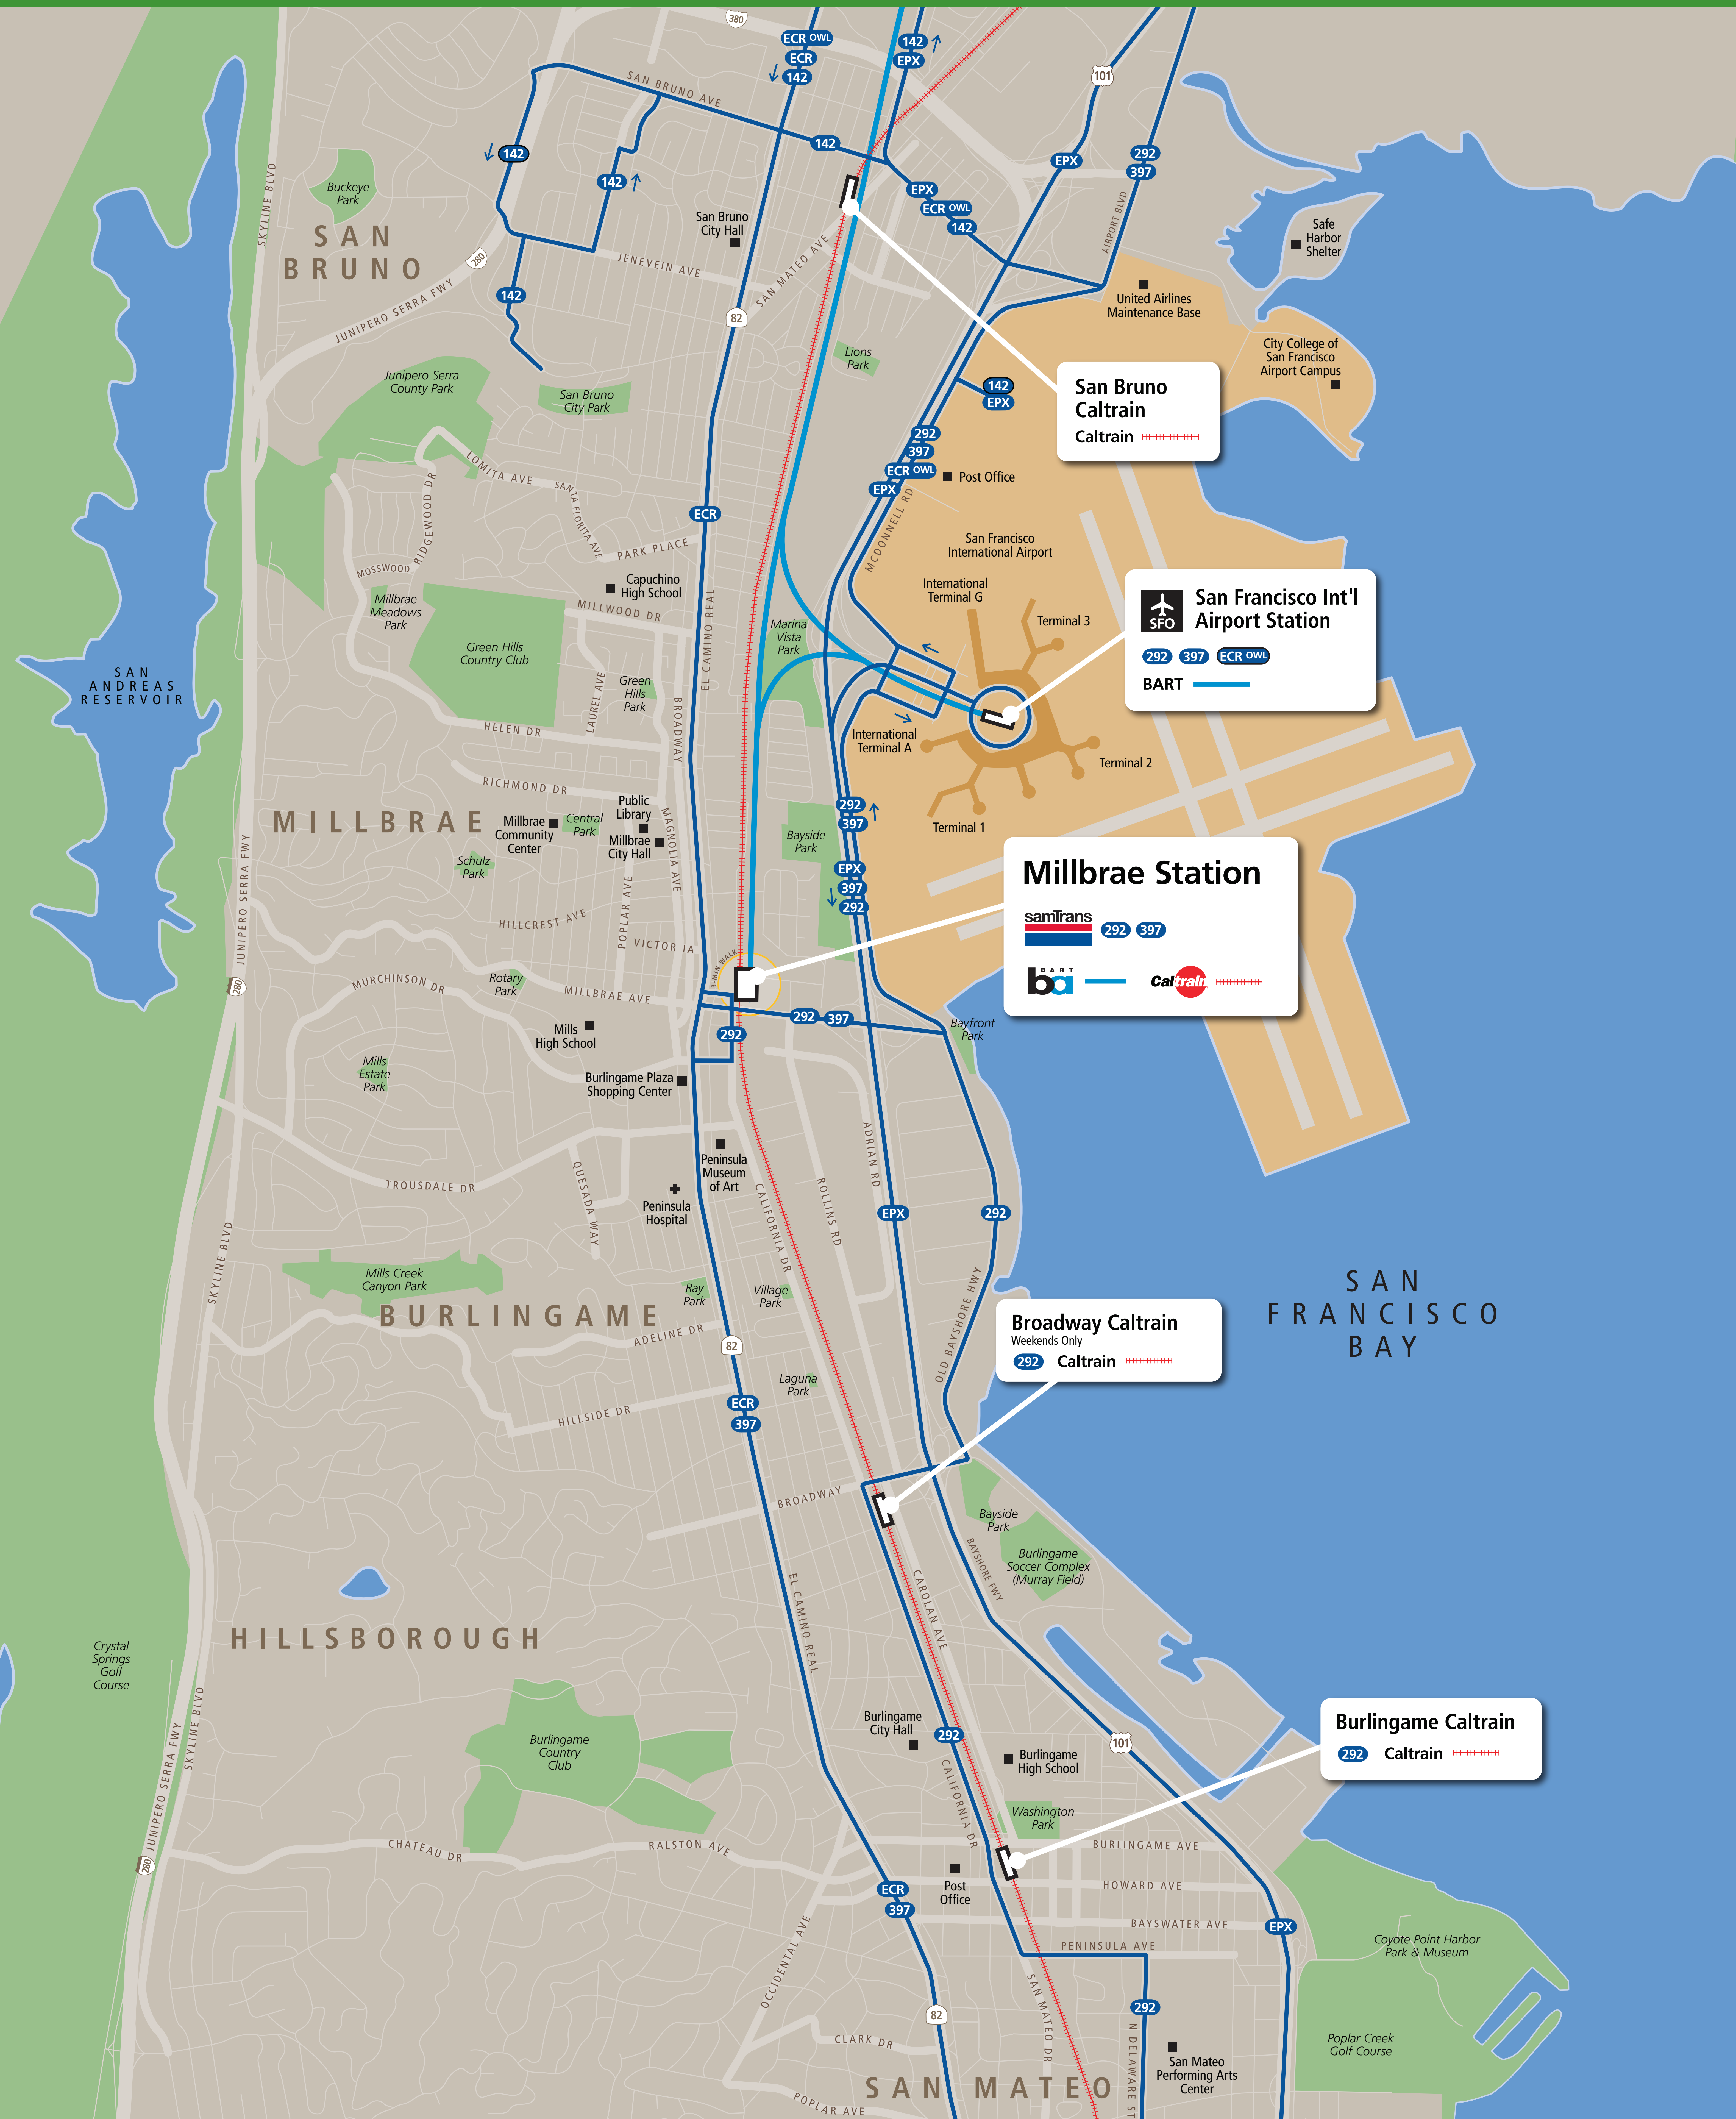

Transit Routes

Rutas del tránsito

公車路線圖

Transit Information

Millbrae Station

Millbrae

Map Key

- You Are Here
- 3-Minute Walk
  500ft/150m Radius
- BART
- Caltrain
- SamTrans
- Route Terminus
- Bicycle Trail or Lane

Broadway Caltrain Station only served on weekends; no service Monday-Friday.

This map does not show all commuter, express, special event, or all-night routes. Service may vary with time of day or day of week. Service changes may have occurred since printing. Please consult transit agency schedule or contact 511 for more information.

Regional Rail Connections

Call 511 | 511.org