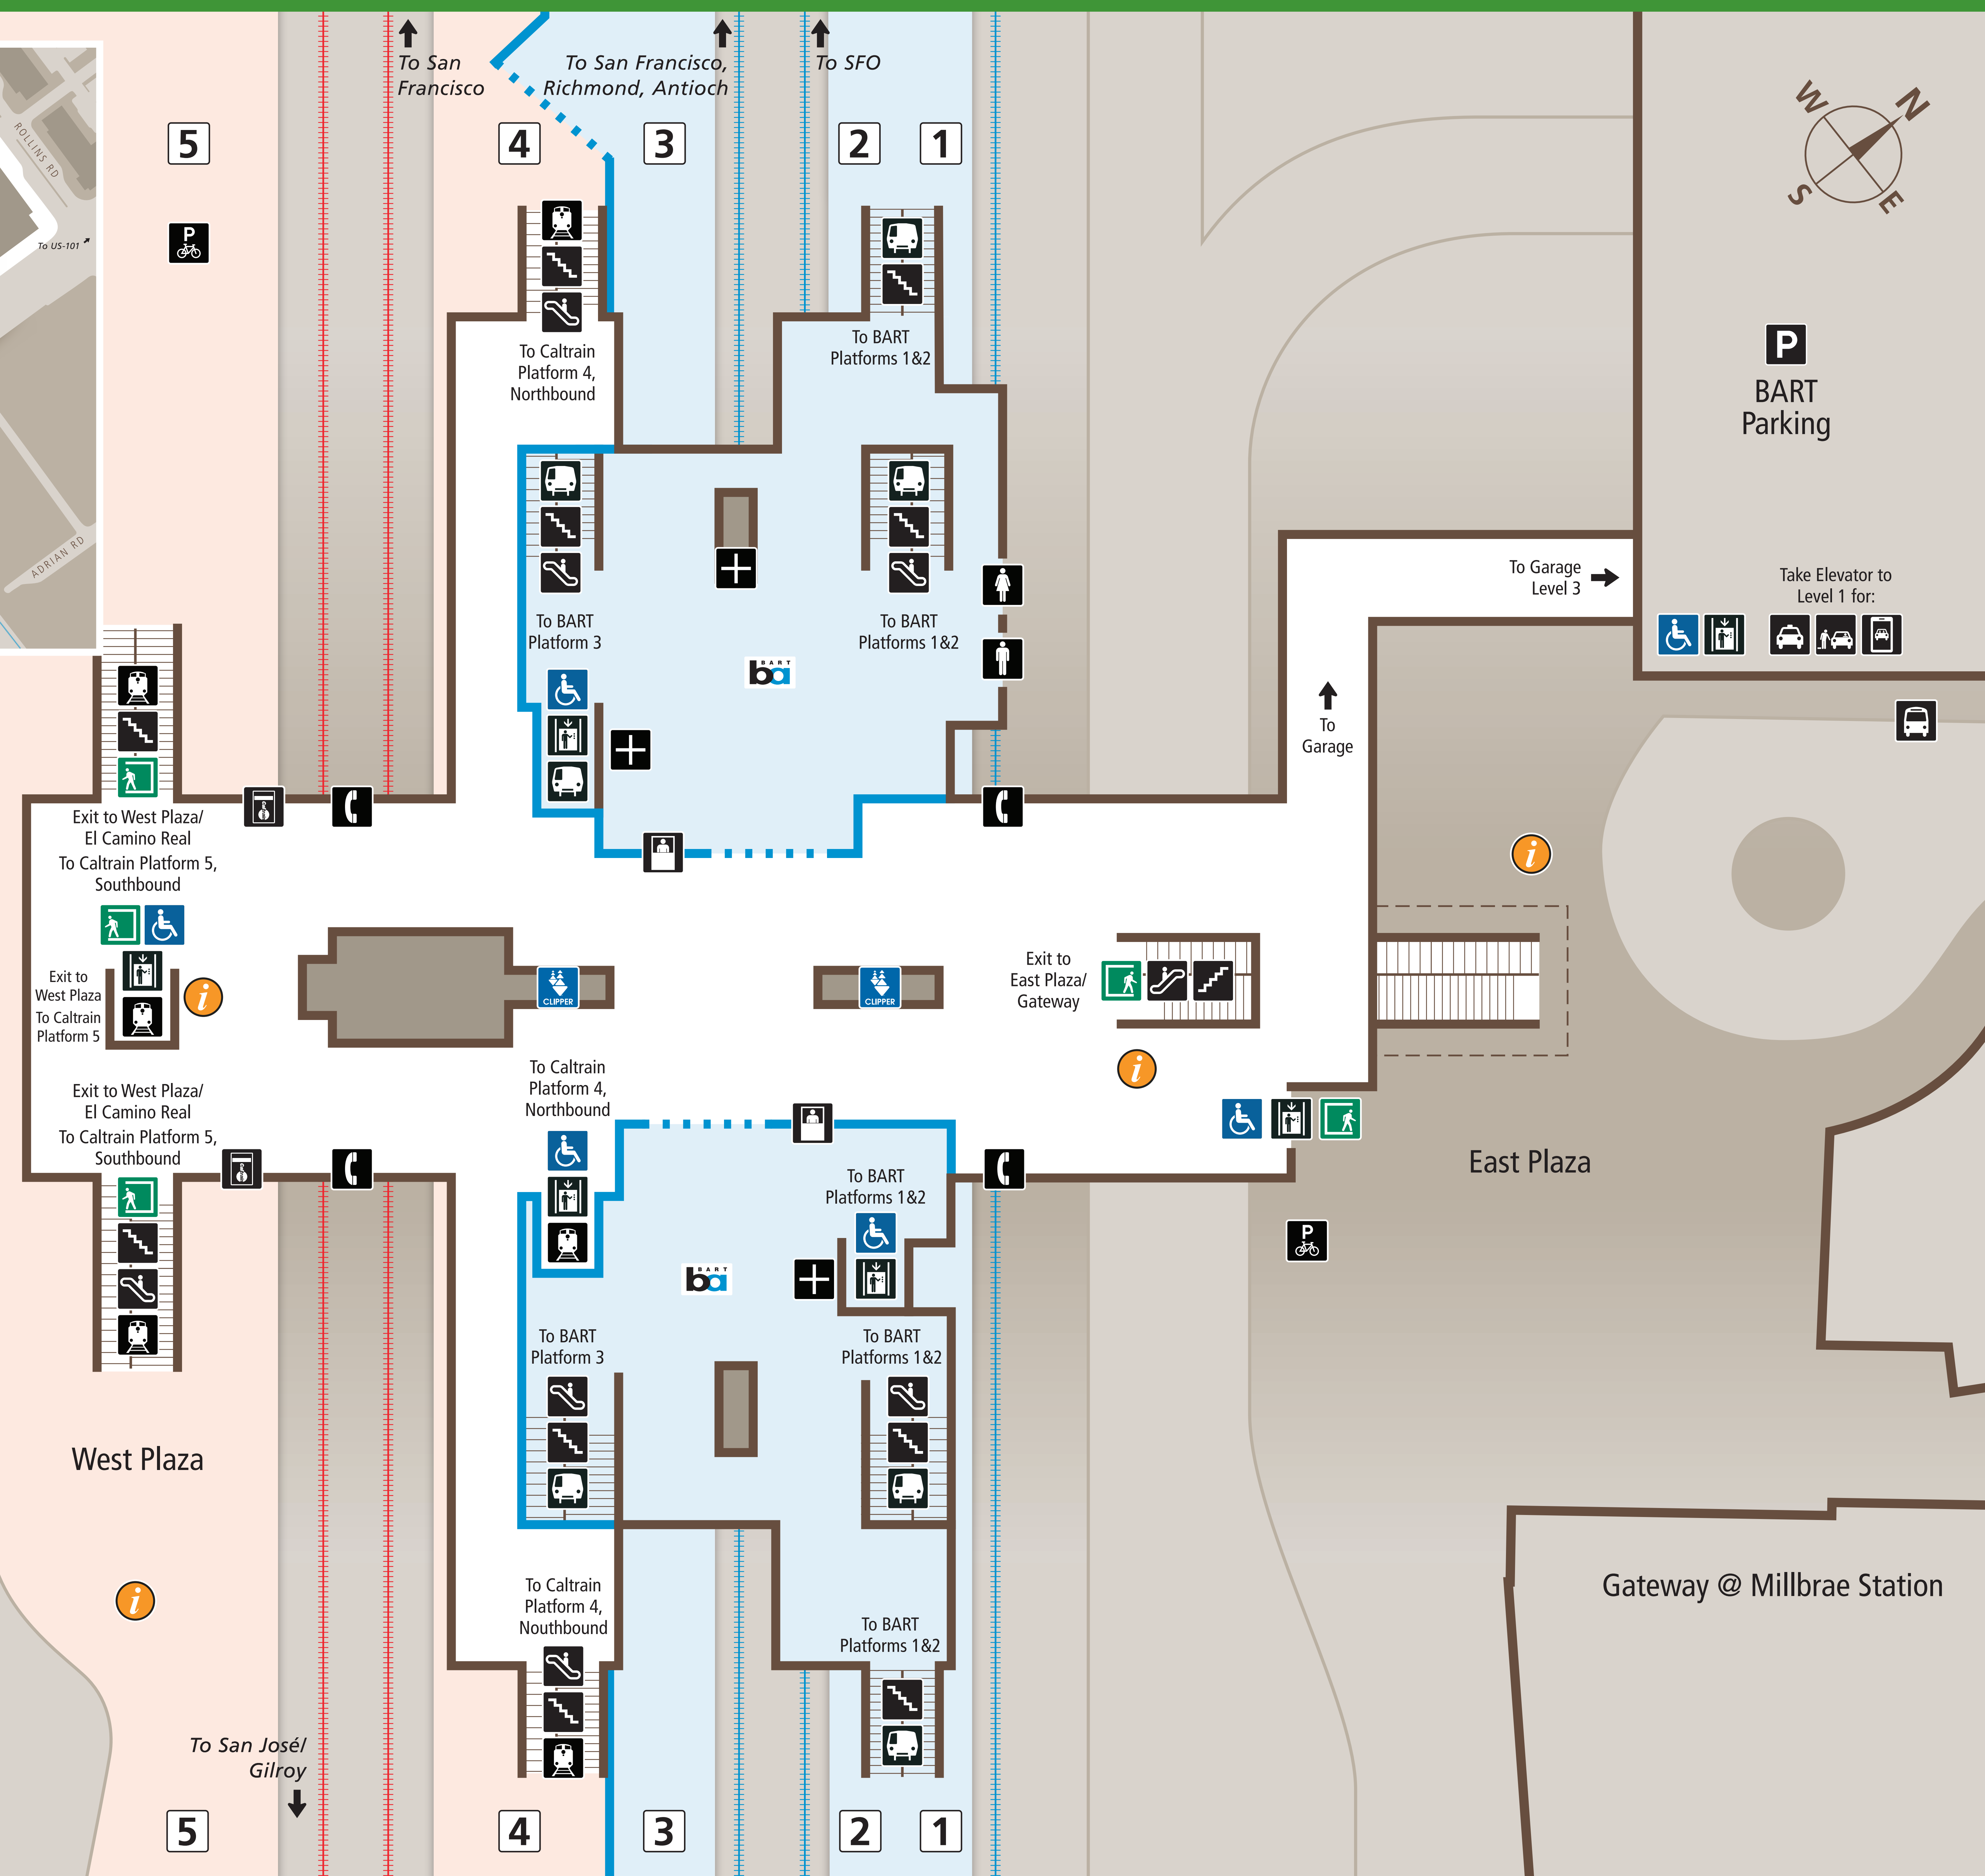

Transit Information

Millbrae Station

Millbrae

Map Key

- You Are Here
- Exit
- BART Train
- Bus
- Caltrain Train
- Bike Parking
- Elevator
- Escalator
- Parking
- Restrooms
- Passenger Loading
- Ride App Loading
- Stairs
- Station Agent Booth
- Taxi
- Telephone
- Ticket Vending:
  - Addfare
  - Caltrain Ticket Vending
  - Clipper/Add Cash Value
- Transit Information
- Wheelchair Accessible

Concourse Level

Street Level

West Plaza, Buses, Shuttles, Taxis, Passenger Loading, Parking

East Plaza, Gateway @ Millbrae Station, Buses, Shuttles

BART Parking Garage: Taxis, AppRide, Passenger Loading

Caltrain Platform 5
Caltrain Platform 4
BART Platform 3
BART Platform 2
BART Platform 1

Station Section View

Call 511 | 511.org

Revised August 1, 2022