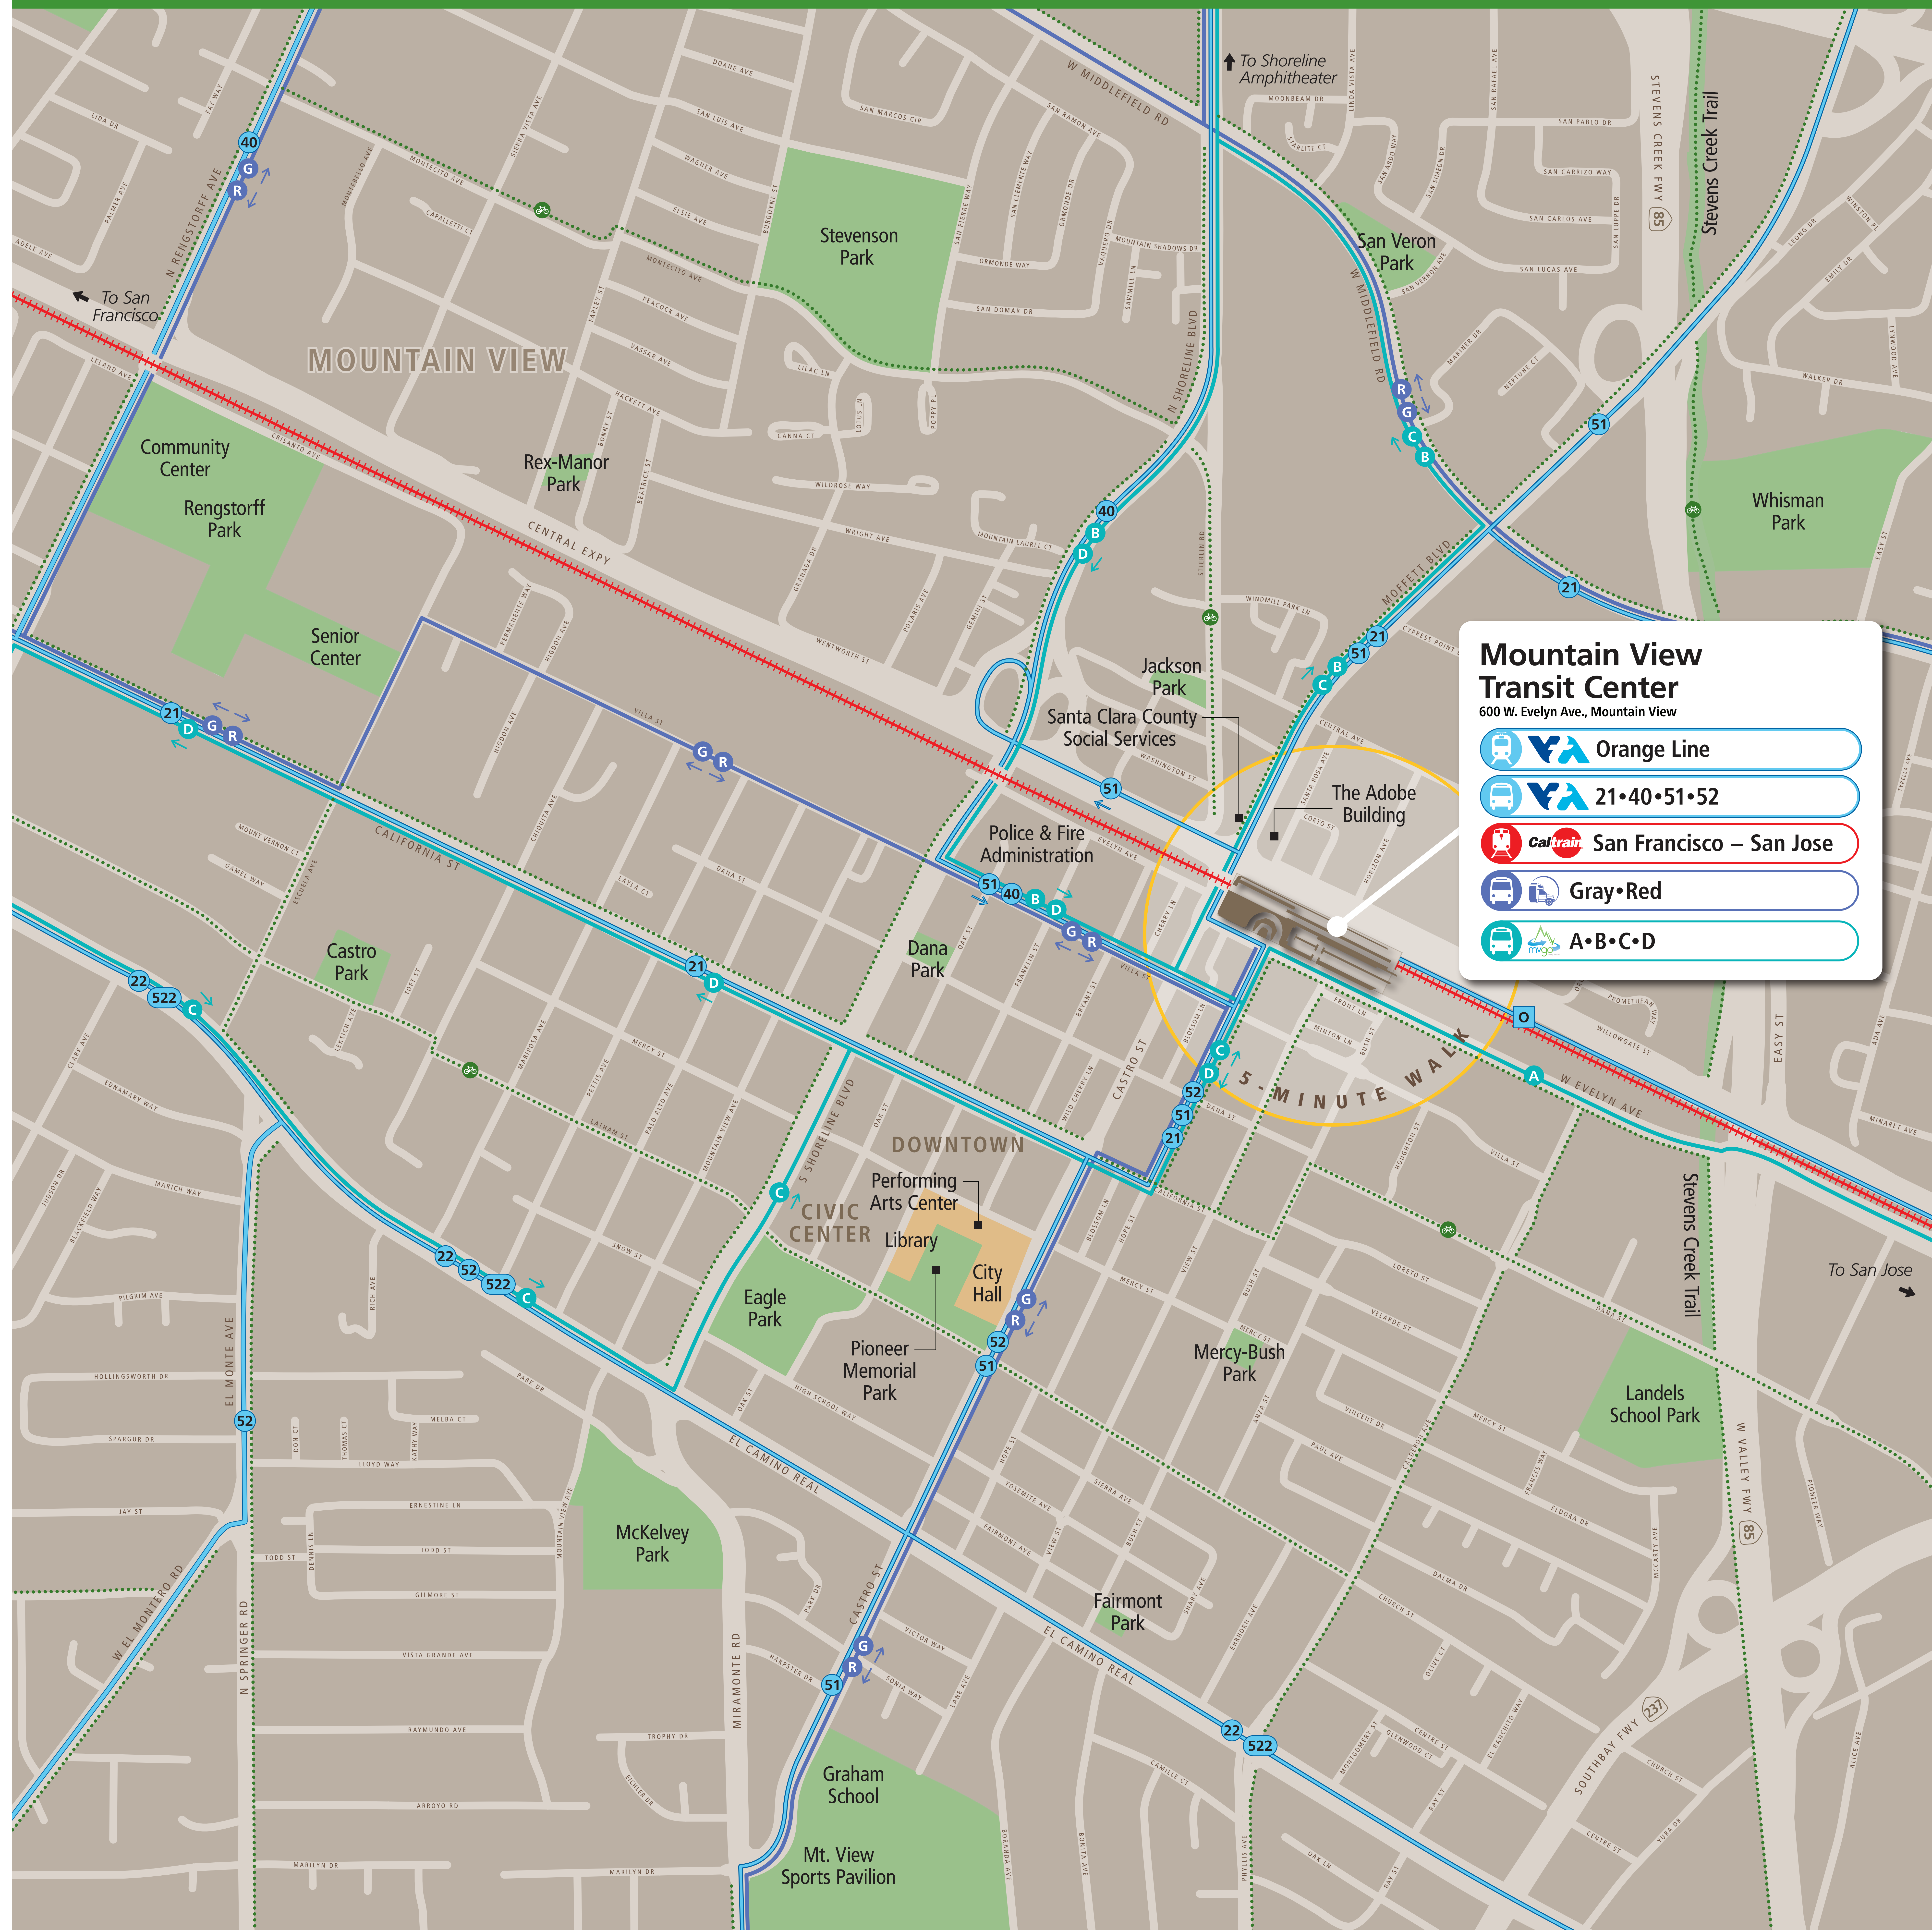

Transit Routes

Rutas del tránsito

公車路線圖

Transit Information

Mountain View Transit Center

Mountain View

Map Key

- You Are Here
- 5-Minute Walk Radius (1/4 mile)
- Caltrain
- VTA Light Rail
- VTA Bus
- Mountain View Community Shuttle
- MVgo Commuter Shuttle
- Bicycle Route

This map does not show all commuter, express, special event, or all-night routes. Service may vary with time of day or day of week. Service changes may have occurred since printing. Please consult transit agency schedule or contact 511 for more information.

Mountain View Transit Center
600 W. Evelyn Ave., Mountain View

- Orange Line
- 21•40•51•52
- Caltrain San Francisco – San Jose
- Gray•Red
- A•B•C•D

Call 511 | 511.org