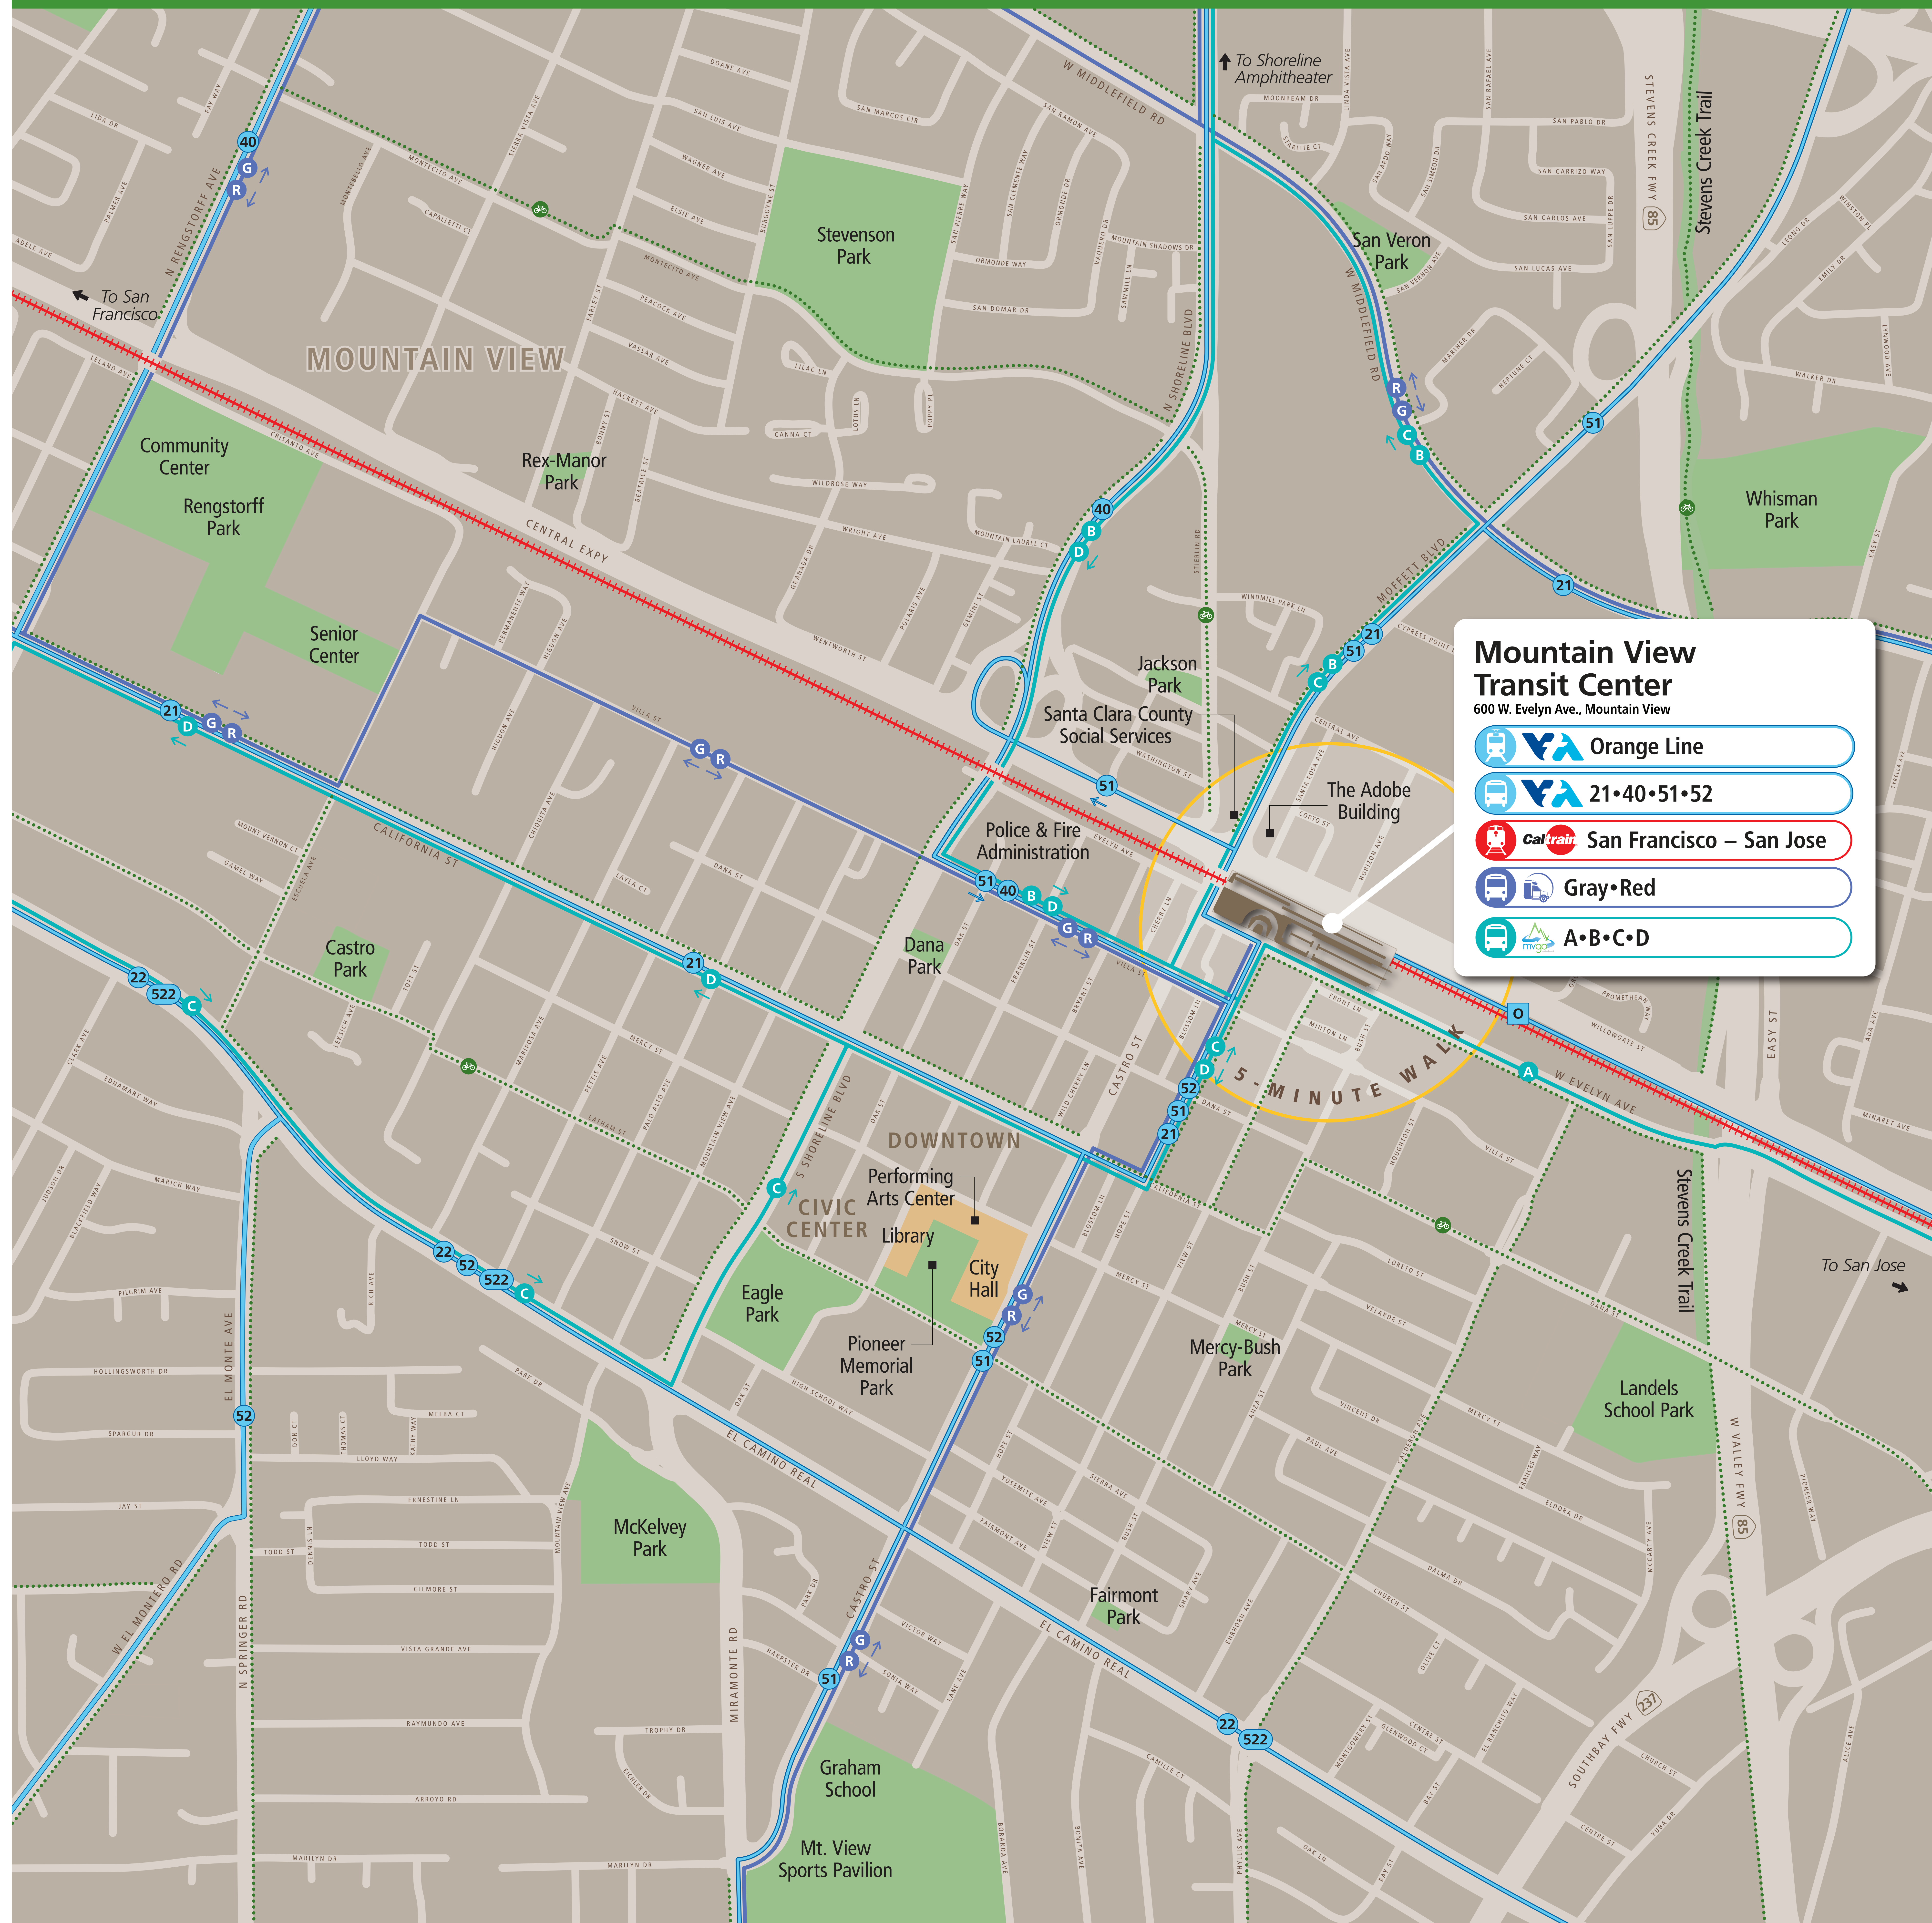

Transit Routes

Rutas del tránsito

公車路線圖

Transit Information

Mountain View Transit Center

Mountain View

Map Key

- You Are Here
- 5-Minute Walk Radius (1/4 mile)
- Caltrain
- VTA Light Rail
- VTA Bus
- Mountain View Community Shuttle
- MVgo Commuter Shuttle
- Bicycle Route

This map does not show all commuter, express, special event, or all-night routes. Service may vary with time of day or day of week. Service changes may have occurred since printing. Please consult transit agency schedule or contact 511 for more information.

Mountain View Transit Center
600 W. Evelyn Ave., Mountain View

- Orange Line
- 21•40•51•52
- Caltrain San Francisco – San Jose
- Gray•Red
- A•B•C•D

Call 511 | 511.org