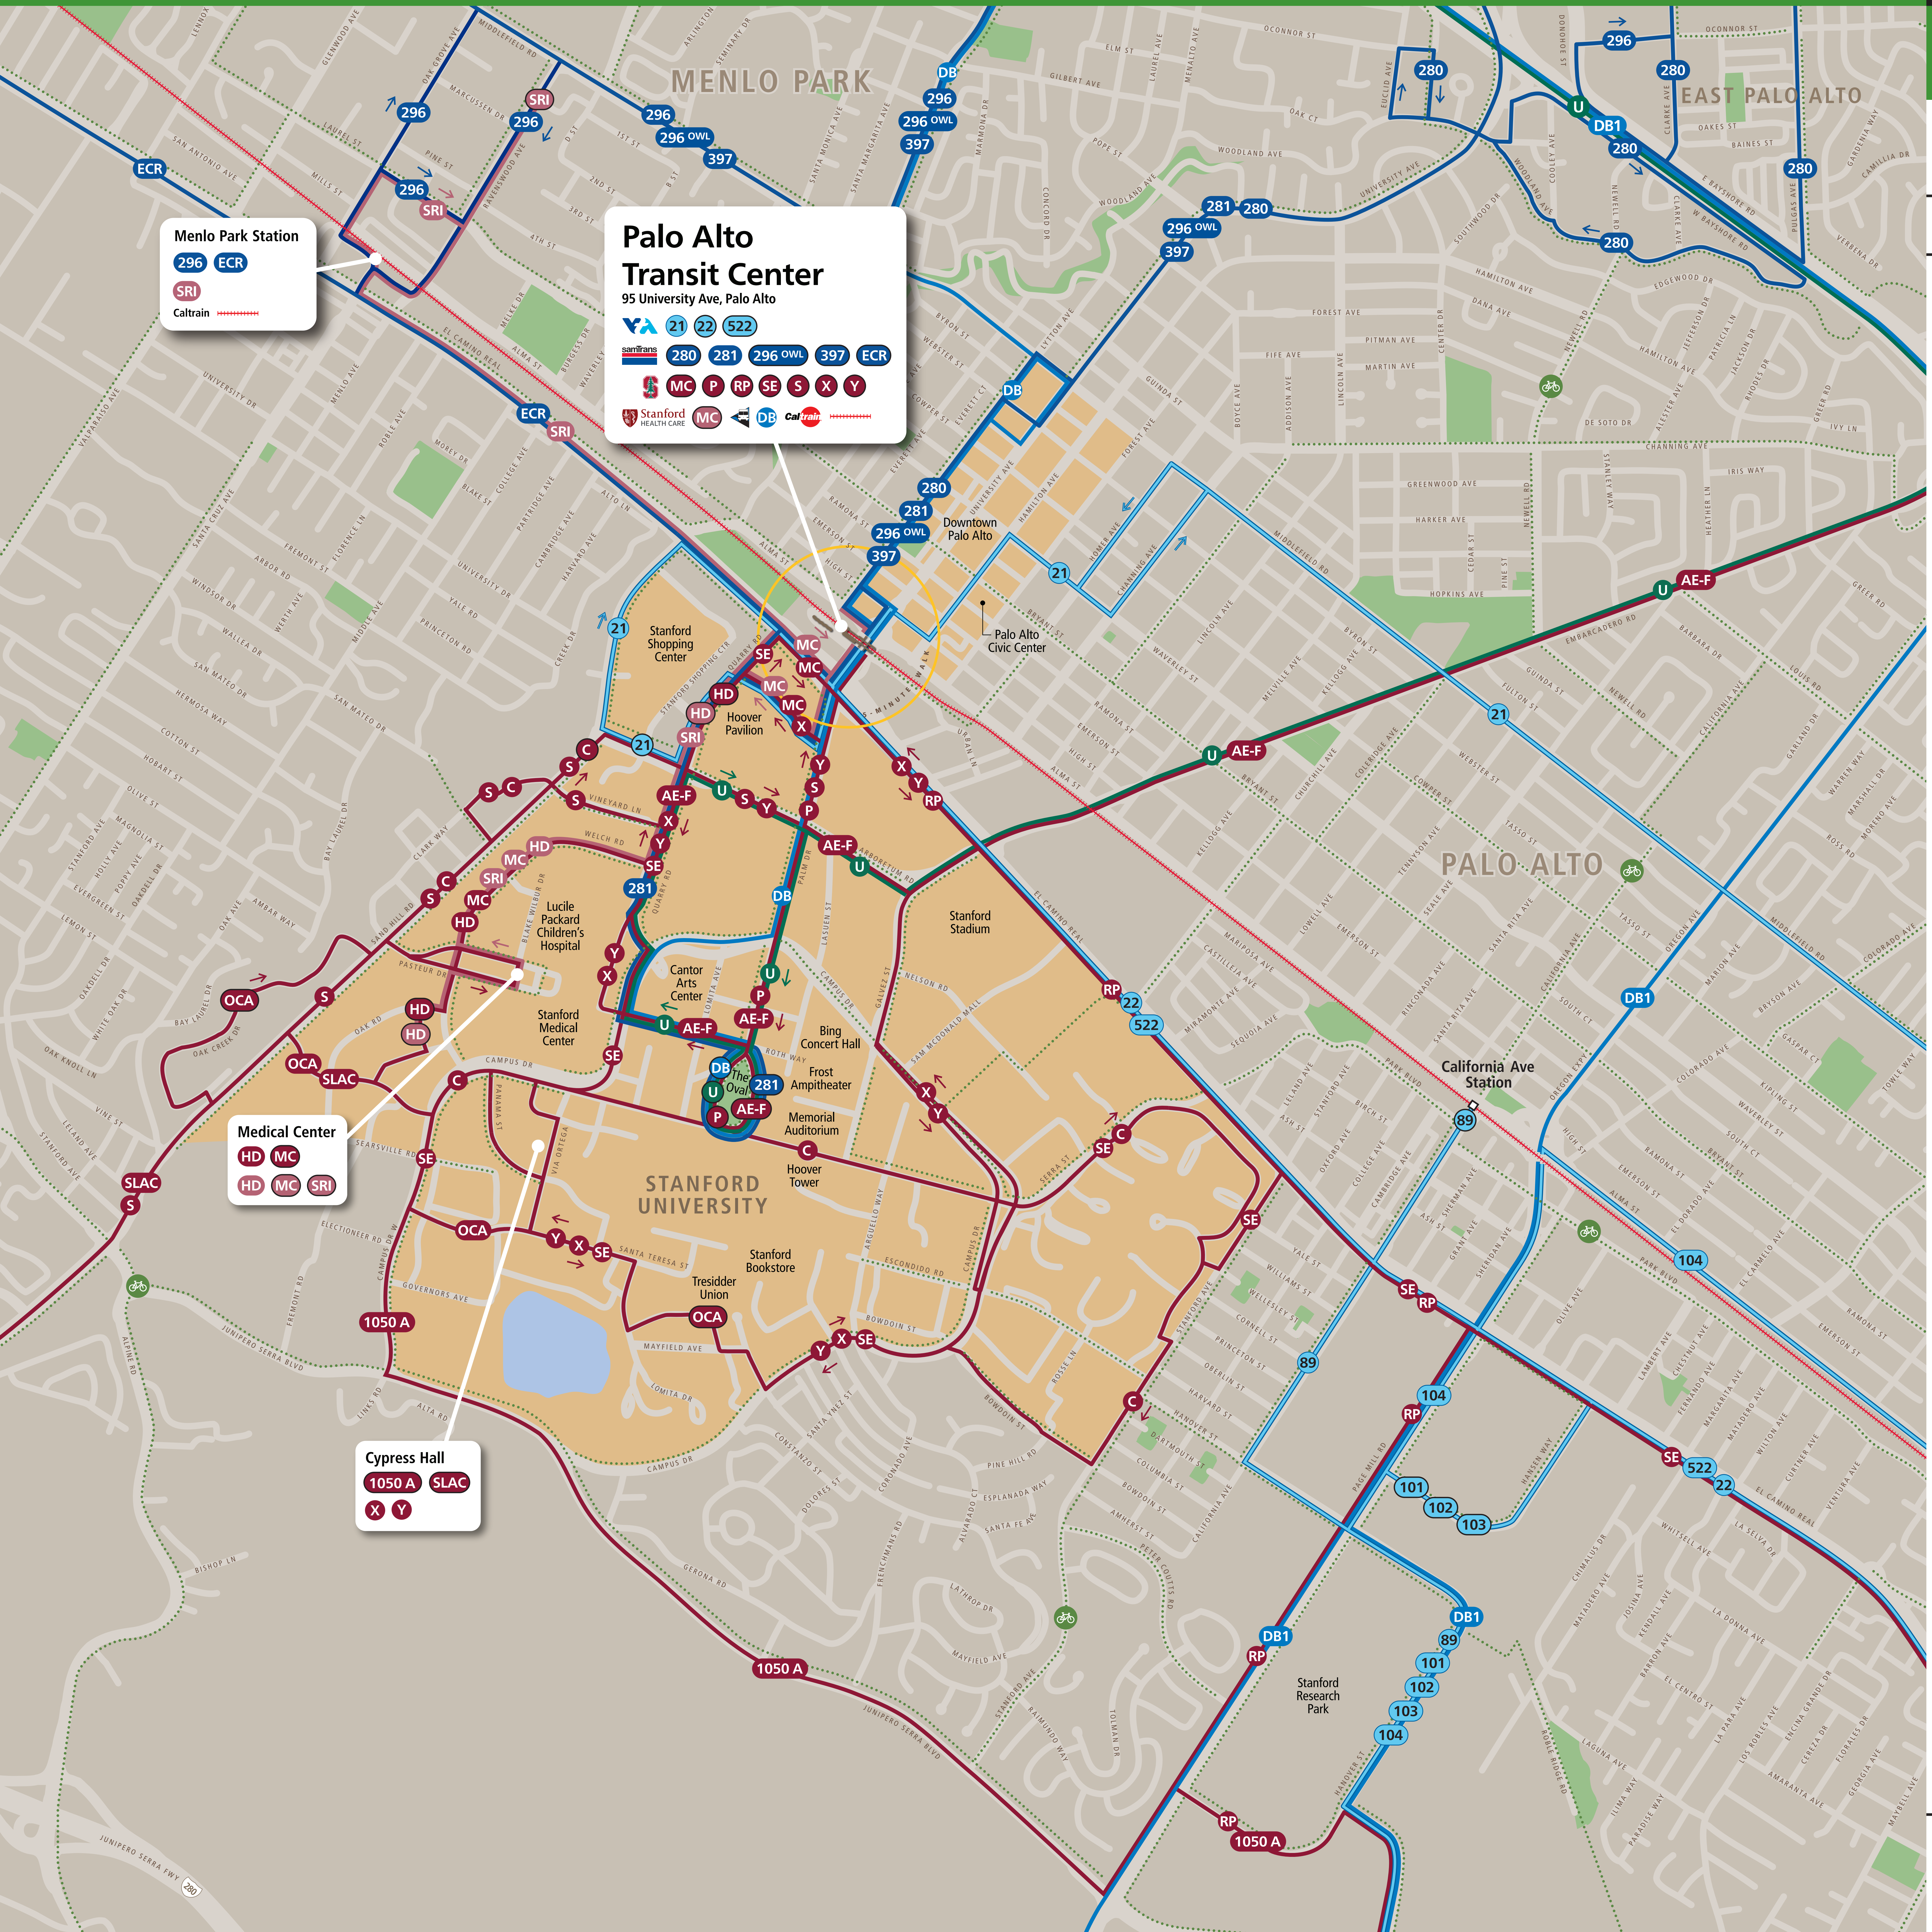

Transit Routes

Rutas del tránsito

公車路線圖

Transit Information

Palo Alto Transit Center

Palo Alto

Map Key

- You Are Here
- 5-Minute Walk Radius (1/4 mile)
- Caltrain
- VTA
- SamTrans
- Stanford Marguerite
- Stanford Health Care Shuttle
- Dumbarton Express
- AC Transit
- Route Terminus
- Bicycle Route

This map does not show all commuter, express, special event, or all-night routes. Service may vary with time of day or day of week. Service changes may have occurred since printing. Please consult transit agency schedule or contact 511 for more information.

Menlo Park Station
296 ECR
SRI
Caltrain

Palo Alto Transit Center
95 University Ave, Palo Alto
21 22 522
280 281 296 OWL 397 ECR
MC P RP SE S X Y
Stanford Health Care DB Caltrain

Medical Center
HD MC
HD MC SRI

Cypress Hall
1050 A SLAC
X Y

Call 511 | 511.org