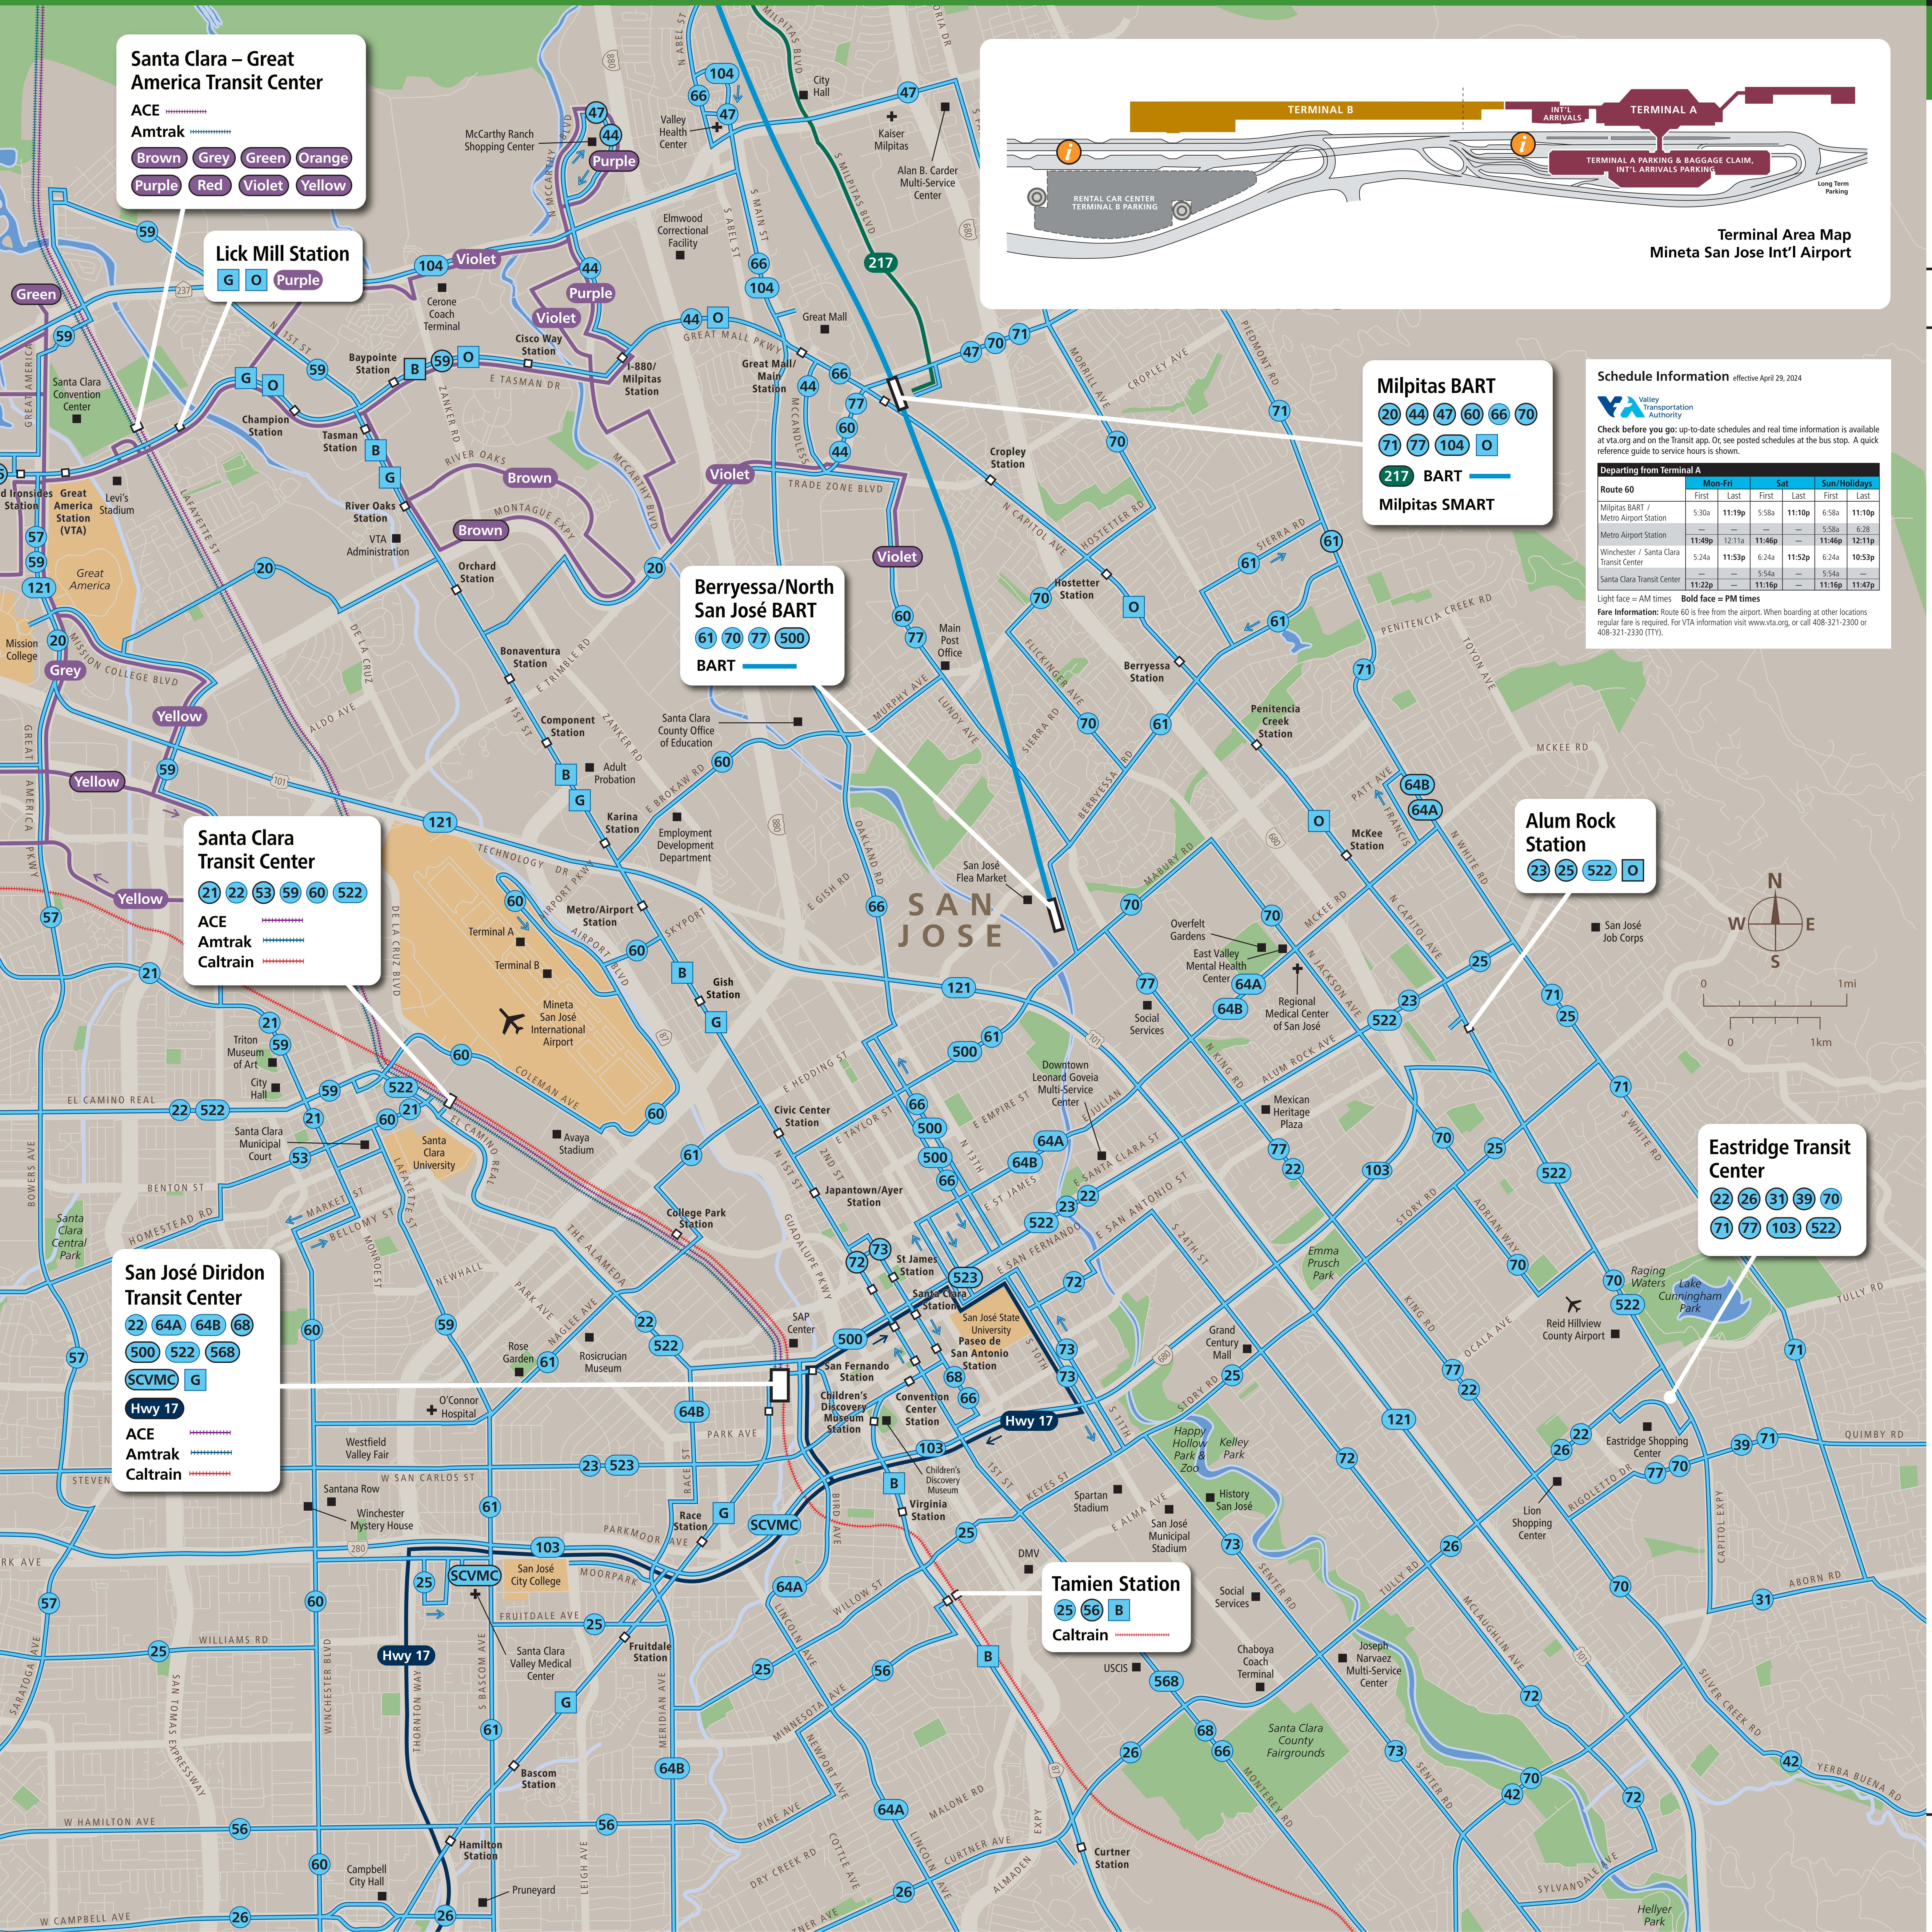

Amtrak Highway 17 Express:

Call 511 | 511.org

Santa Clara – Great America Transit Center

ACE
Amtrak

Brown Grey Green Orange
Purple Red Violet Yellow

Lick Mill Station

G O Purple

Berryessa/North San José BART

61 70 77 500
BART

Milpitas BART

20 44 47 60 66 70
71 77 104 O
217 BART
Milpitas SMART

Schedule Information effective April 29, 2024

Check before you go: up-to-date schedules and real time information is available at vta.org and on the Transit app. Or, see posted schedules at the bus stop. A quick reference guide to service hours is shown.

Route 60	Mon-Fri		Sat		Sun/Holidays	
	First	Last	First	Last	First	Last
Milpitas BART / Metro Airport Station	5:30a	11:19p	5:58a	11:10p	6:58a	11:10p
Metro Airport Station	—	—	—	—	5:58a	6:28
Winchester / Santa Clara Transit Center	11:49p	12:11a	11:46p	—	11:46p	12:11p
Santa Clara Transit Center	5:24a	11:53p	6:24a	11:52p	6:24a	10:53p
Santa Clara Transit Center	11:22p	—	11:16p	—	5:54a	—

Light face = AM times **Bold face = PM times**
Fare Information: Route 60 is free from the airport. When boarding at other locations regular fare is required. For VTA information visit www.vta.org, or call 408-321-2900 or 408-321-2330 (TTY).

Santa Clara Transit Center

21 22 53 59 60 522
ACE
Amtrak
Caltrain

San José Diridon Transit Center

22 64A 64B 68
500 522 568
SCVMC G
Hwy 17
ACE
Amtrak
Caltrain

Tamien Station

25 56 B
Caltrain

Alum Rock Station

23 25 522 O

Eastridge Transit Center

22 26 31 39 70
71 77 103 522