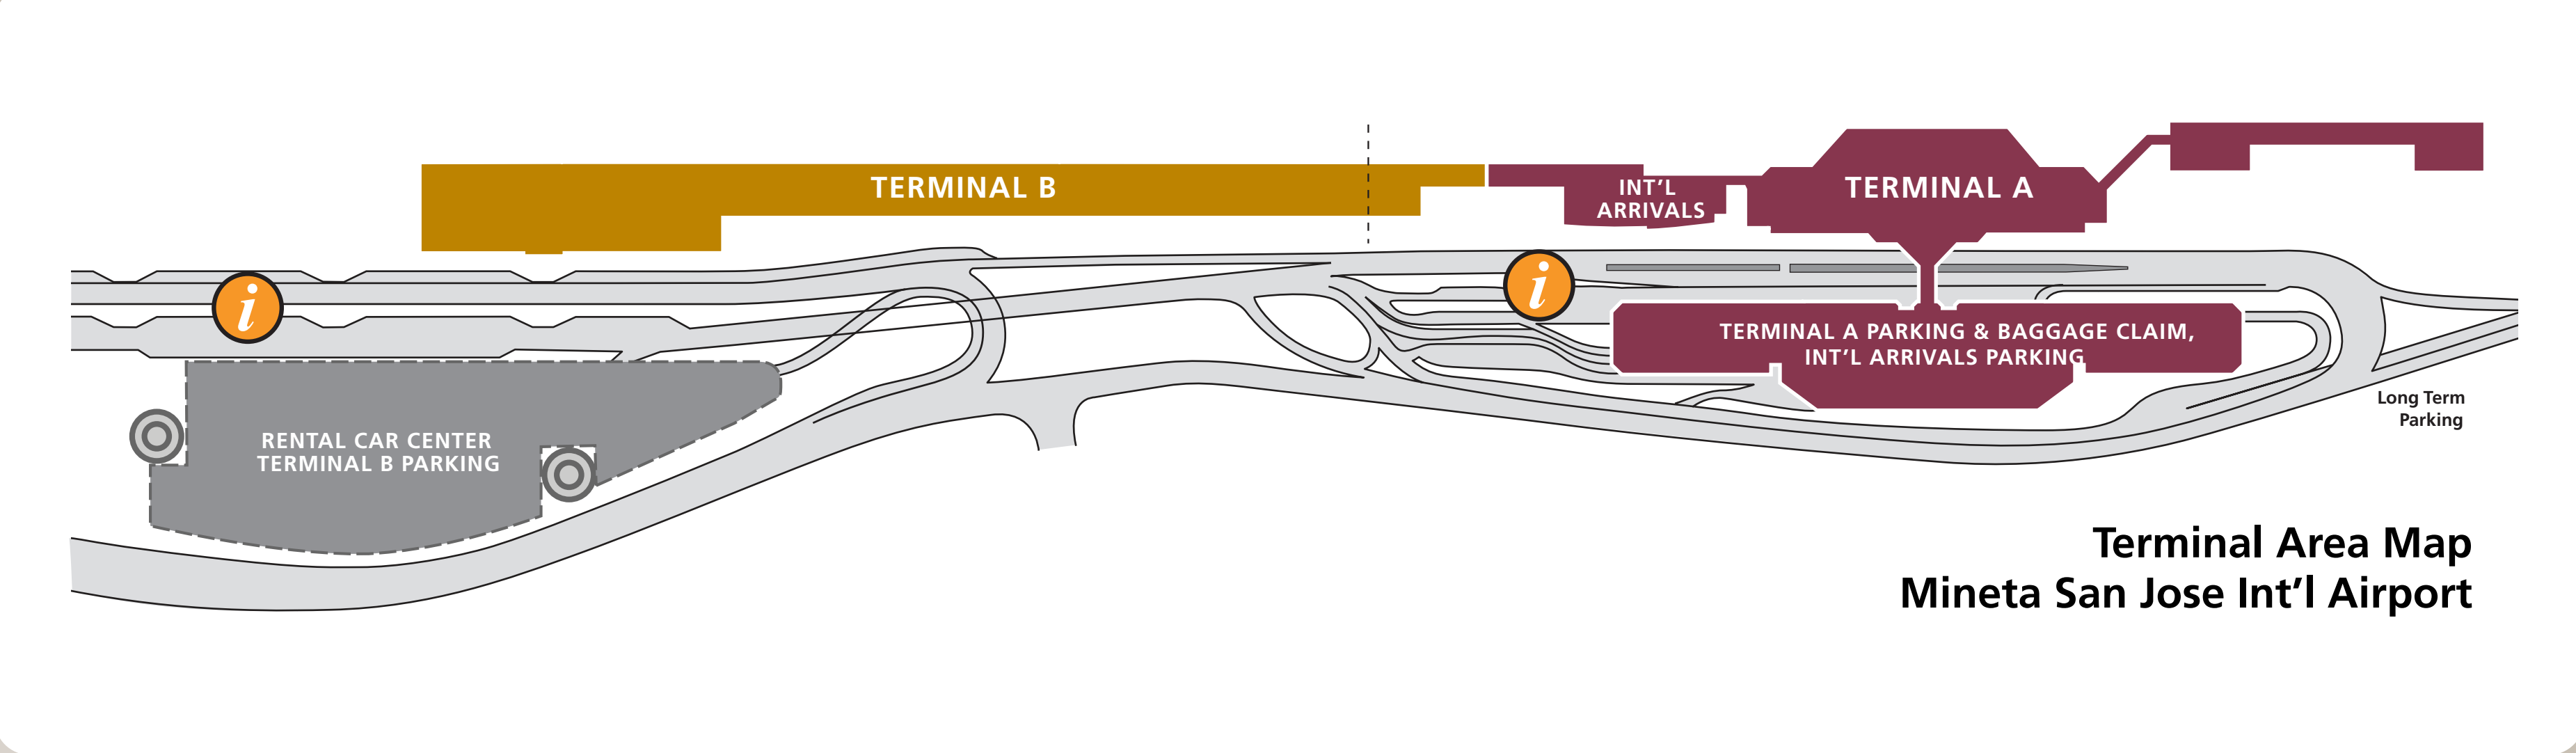

Milpitas BART

20 44 47 60 66 70
71 77 104 O
217 BART
Milpitas SMART

Schedule Information effective April 29, 2024

Check before you go: up-to-date schedules and real time information is available at vta.org and on the Transit app. Or, see posted schedules at the bus stop. A quick reference guide to service hours is shown.

Route 60	Mon-Fri	Sat	Sun/Holidays
First	5:30a	5:58a	6:58a
Last	11:19p	11:10p	11:10p
Milpitas BART / Metro Airport Station	—	—	5:58a 6:28
Metro Airport Station	11:49p	11:46p	11:46p 12:11p
Winchester / Santa Clara Transit Center	5:24a	11:53p	6:24a 10:53p
Santa Clara Transit Center	11:22p	—	5:54a —

Light face = AM times **Bold face = PM times**
Fare Information: Route 60 is free from the airport. When boarding at other locations regular fare is required. For VTA information visit www.vta.org, or call 408-321-2300 or 408-321-2330 (TTY).

Alum Rock Station

23 25 522 O

Eastridge Transit Center

22 26 31 39 70
71 77 103 522

Public Transit

Mineta San Jose International Airport (SJC)

San Jose

Map Key

- You Are Here
- BART
- ACE
- Amtrak Train
- Caltrain
- AC Transit
- ACE Shuttle
- Santa Cruz Metro
- VTA Bus Service
- VTA Light Rail
- Route Terminus

Transit Lines

This map does not show all commuter, express, special event, or all-night routes. Service may vary with time of day or day of week. Service changes may have occurred since printing. Please consult transit agency schedule or contact 511 for more information.

Call 511 | 511.org