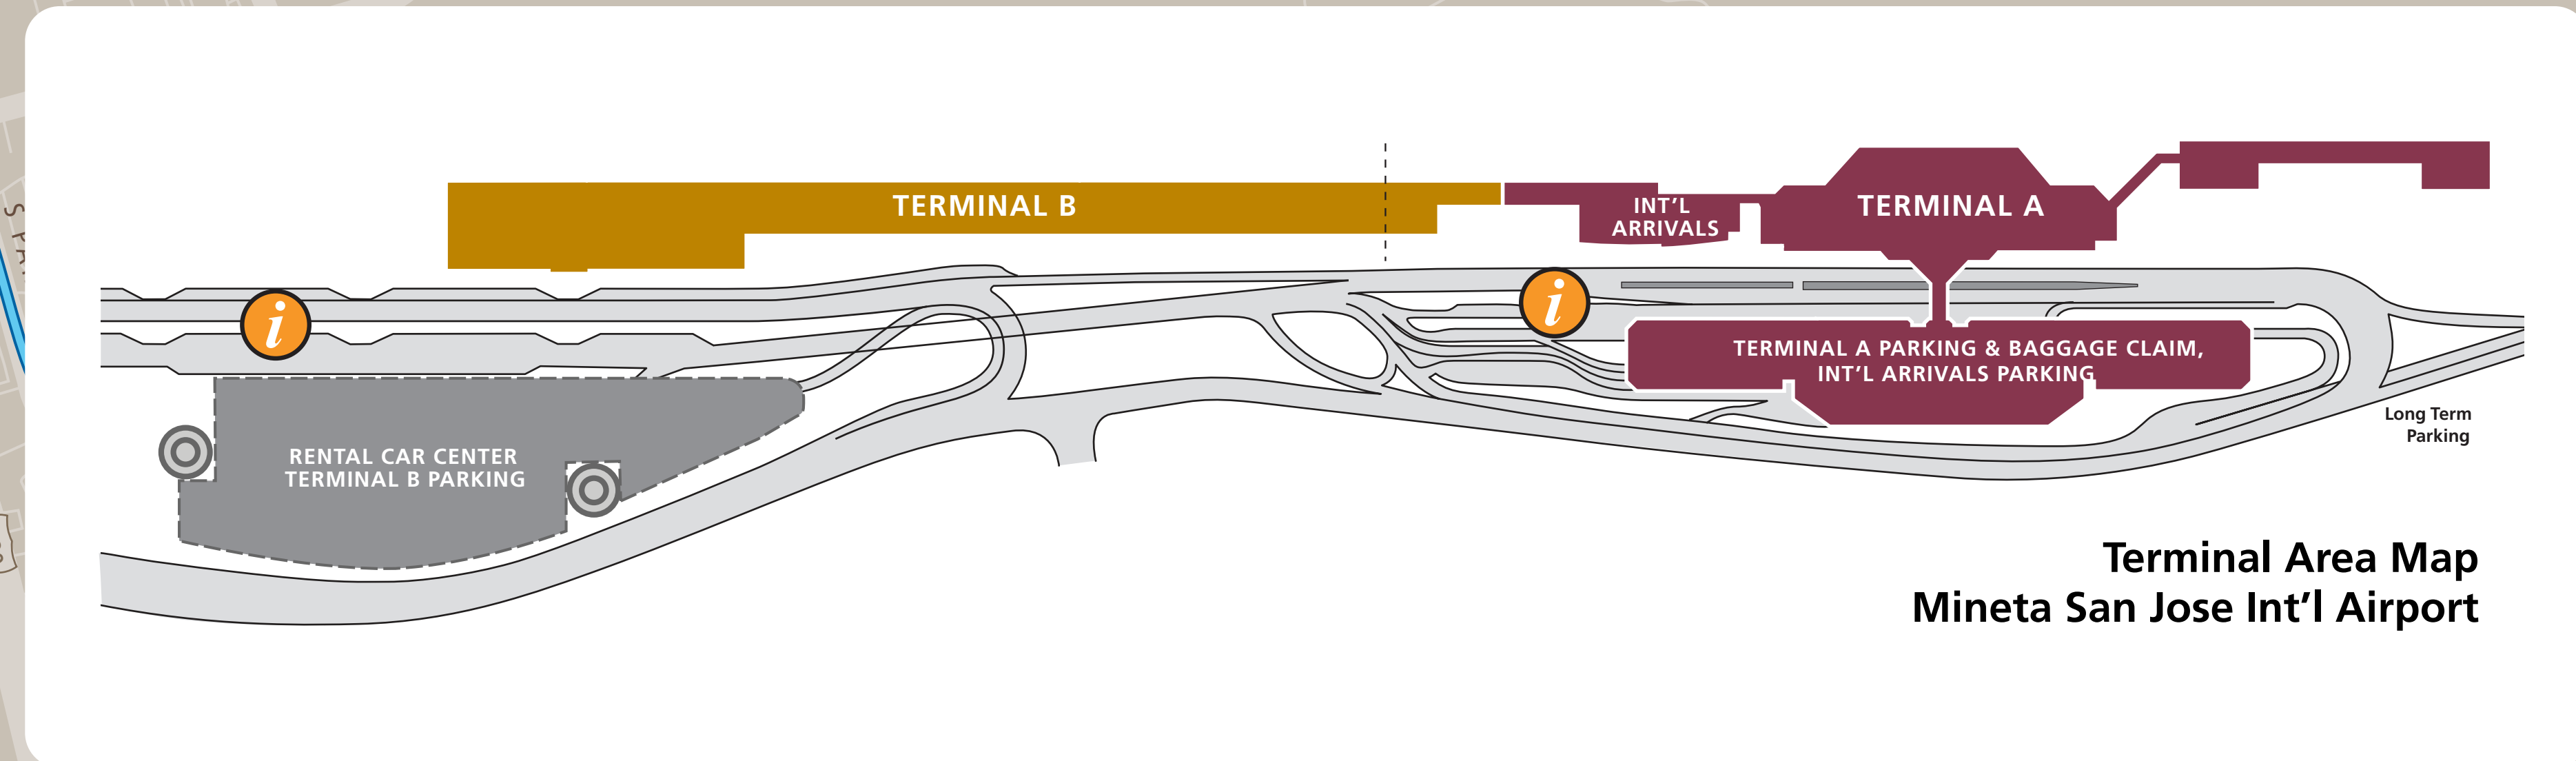

Transit Information

Public Transit

Mineta San Jose International Airport (SJC)

San Jose

Map Key

- You Are Here
- BART
- ACE
- Amtrak Train
- Caltrain
- AC Transit
- ACE Shuttle
- Hwy 17 Santa Cruz Metro
- VTA Bus Service
- VTA Light Rail
- Route Terminus

Transit Lines

Mineta San Jose Int'l Airport (SJC):

Nearby Connecting Lines:

- Santa Clara Valley Transportation Authority (VTA)

Regular Bus Service:

Rapid Bus Service:

- 522 Eastridge Transit Ctr – Palo Alto Transit Ctr
- 523 Downtown San Jose – Lockheed Martin
- 568 San Jose Diridon – Gilroy Transit Center

Light Rail:

- G Old Ironsides – Winchester
- B Santa Teresa – Baypointe