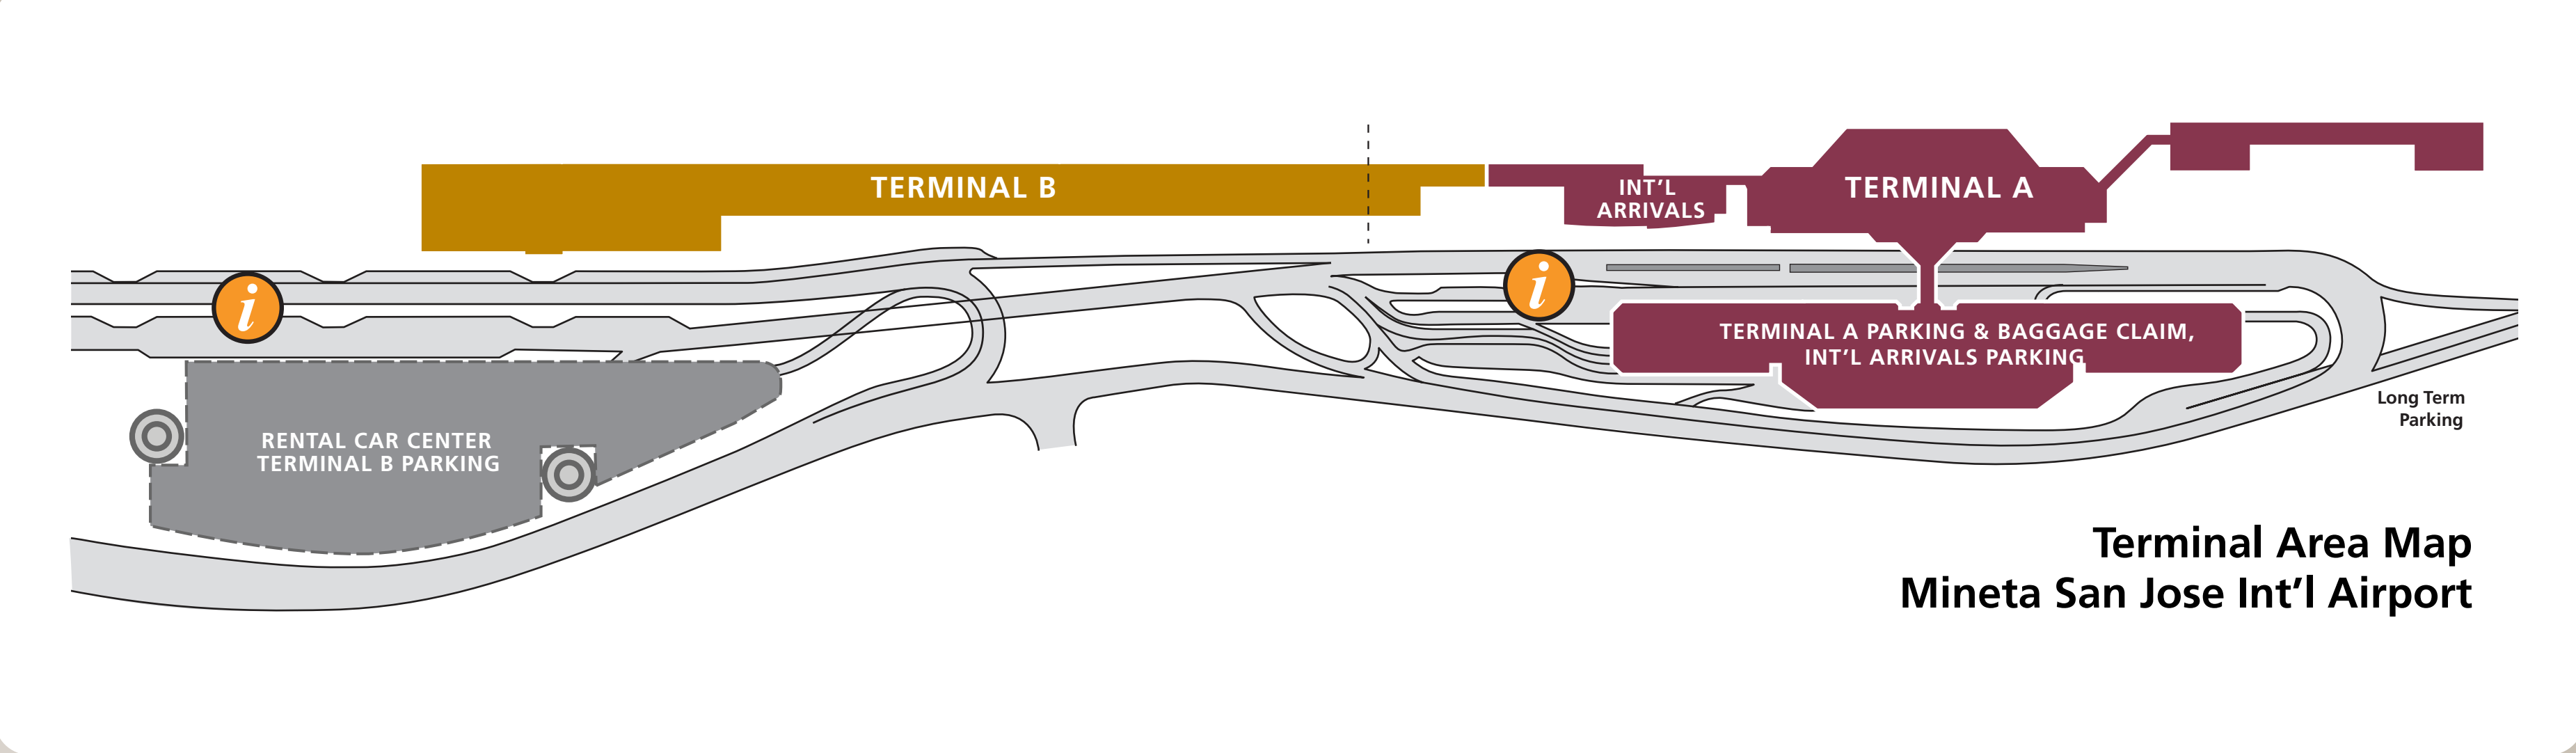

Transit Information

Milpitas BART
20 44 47 60 66 70
71 77 104 O
217 BART
Milpitas SMART

Schedule Information effective January 13, 2025

Check before you go: up-to-date schedules and real time information is available at vta.org and on the Transit app. Or, see posted schedules at the bus stop. A quick reference guide to service hours is shown.

Route 60	Mon-Fri	Sat	Sun/Holidays
Milpitas BART / Metro Airport Station	5:28a 11:19p	5:55a 11:09p	6:55a 11:10p
Metro Airport Station	—	5:25a	5:25a 6:25a
Winchester / Santa Clara Transit Center	11:49p 12:11a	11:48p 12:11a	11:48p 12:11a
Santa Clara Transit Center	5:24a 11:58p	6:20a 11:52p	6:27a 10:52p
	11:18p	5:50a 11:16p	5:57a 11:45p

Light face = AM times **Bold face = PM times**
Fare Information: Route 60 is free from the airport. When boarding at other locations regular fare is required. For VTA information visit www.vta.org, or call 408-321-2300 or 408-321-2330 (TTY).

Santa Clara Transit Center
21 22 53 59 60 522
ACE
Amtrak
Caltrain

San José Diridon Transit Center
22 64A 64B 68
500 522 568 G
Hwy 17 ACE
Amtrak
Caltrain

Tamien Station
25 56 B
Caltrain

Public Transit

Mineta San Jose International Airport (SJC)

San Jose

Map Key

- You Are Here
- BART
- ACE
- Amtrak Train
- Caltrain
- AC Transit
- ACE Shuttle
- Santa Cruz Metro
- VTA Bus Service
- VTA Light Rail
- Route Terminus

Transit Lines

This map does not show all commuter, express, special event, or all-night routes. Service may vary with time of day or day of week. Service changes may have occurred since printing. Please consult transit agency schedule or contact 511 for more information.

Call 511 | 511.org