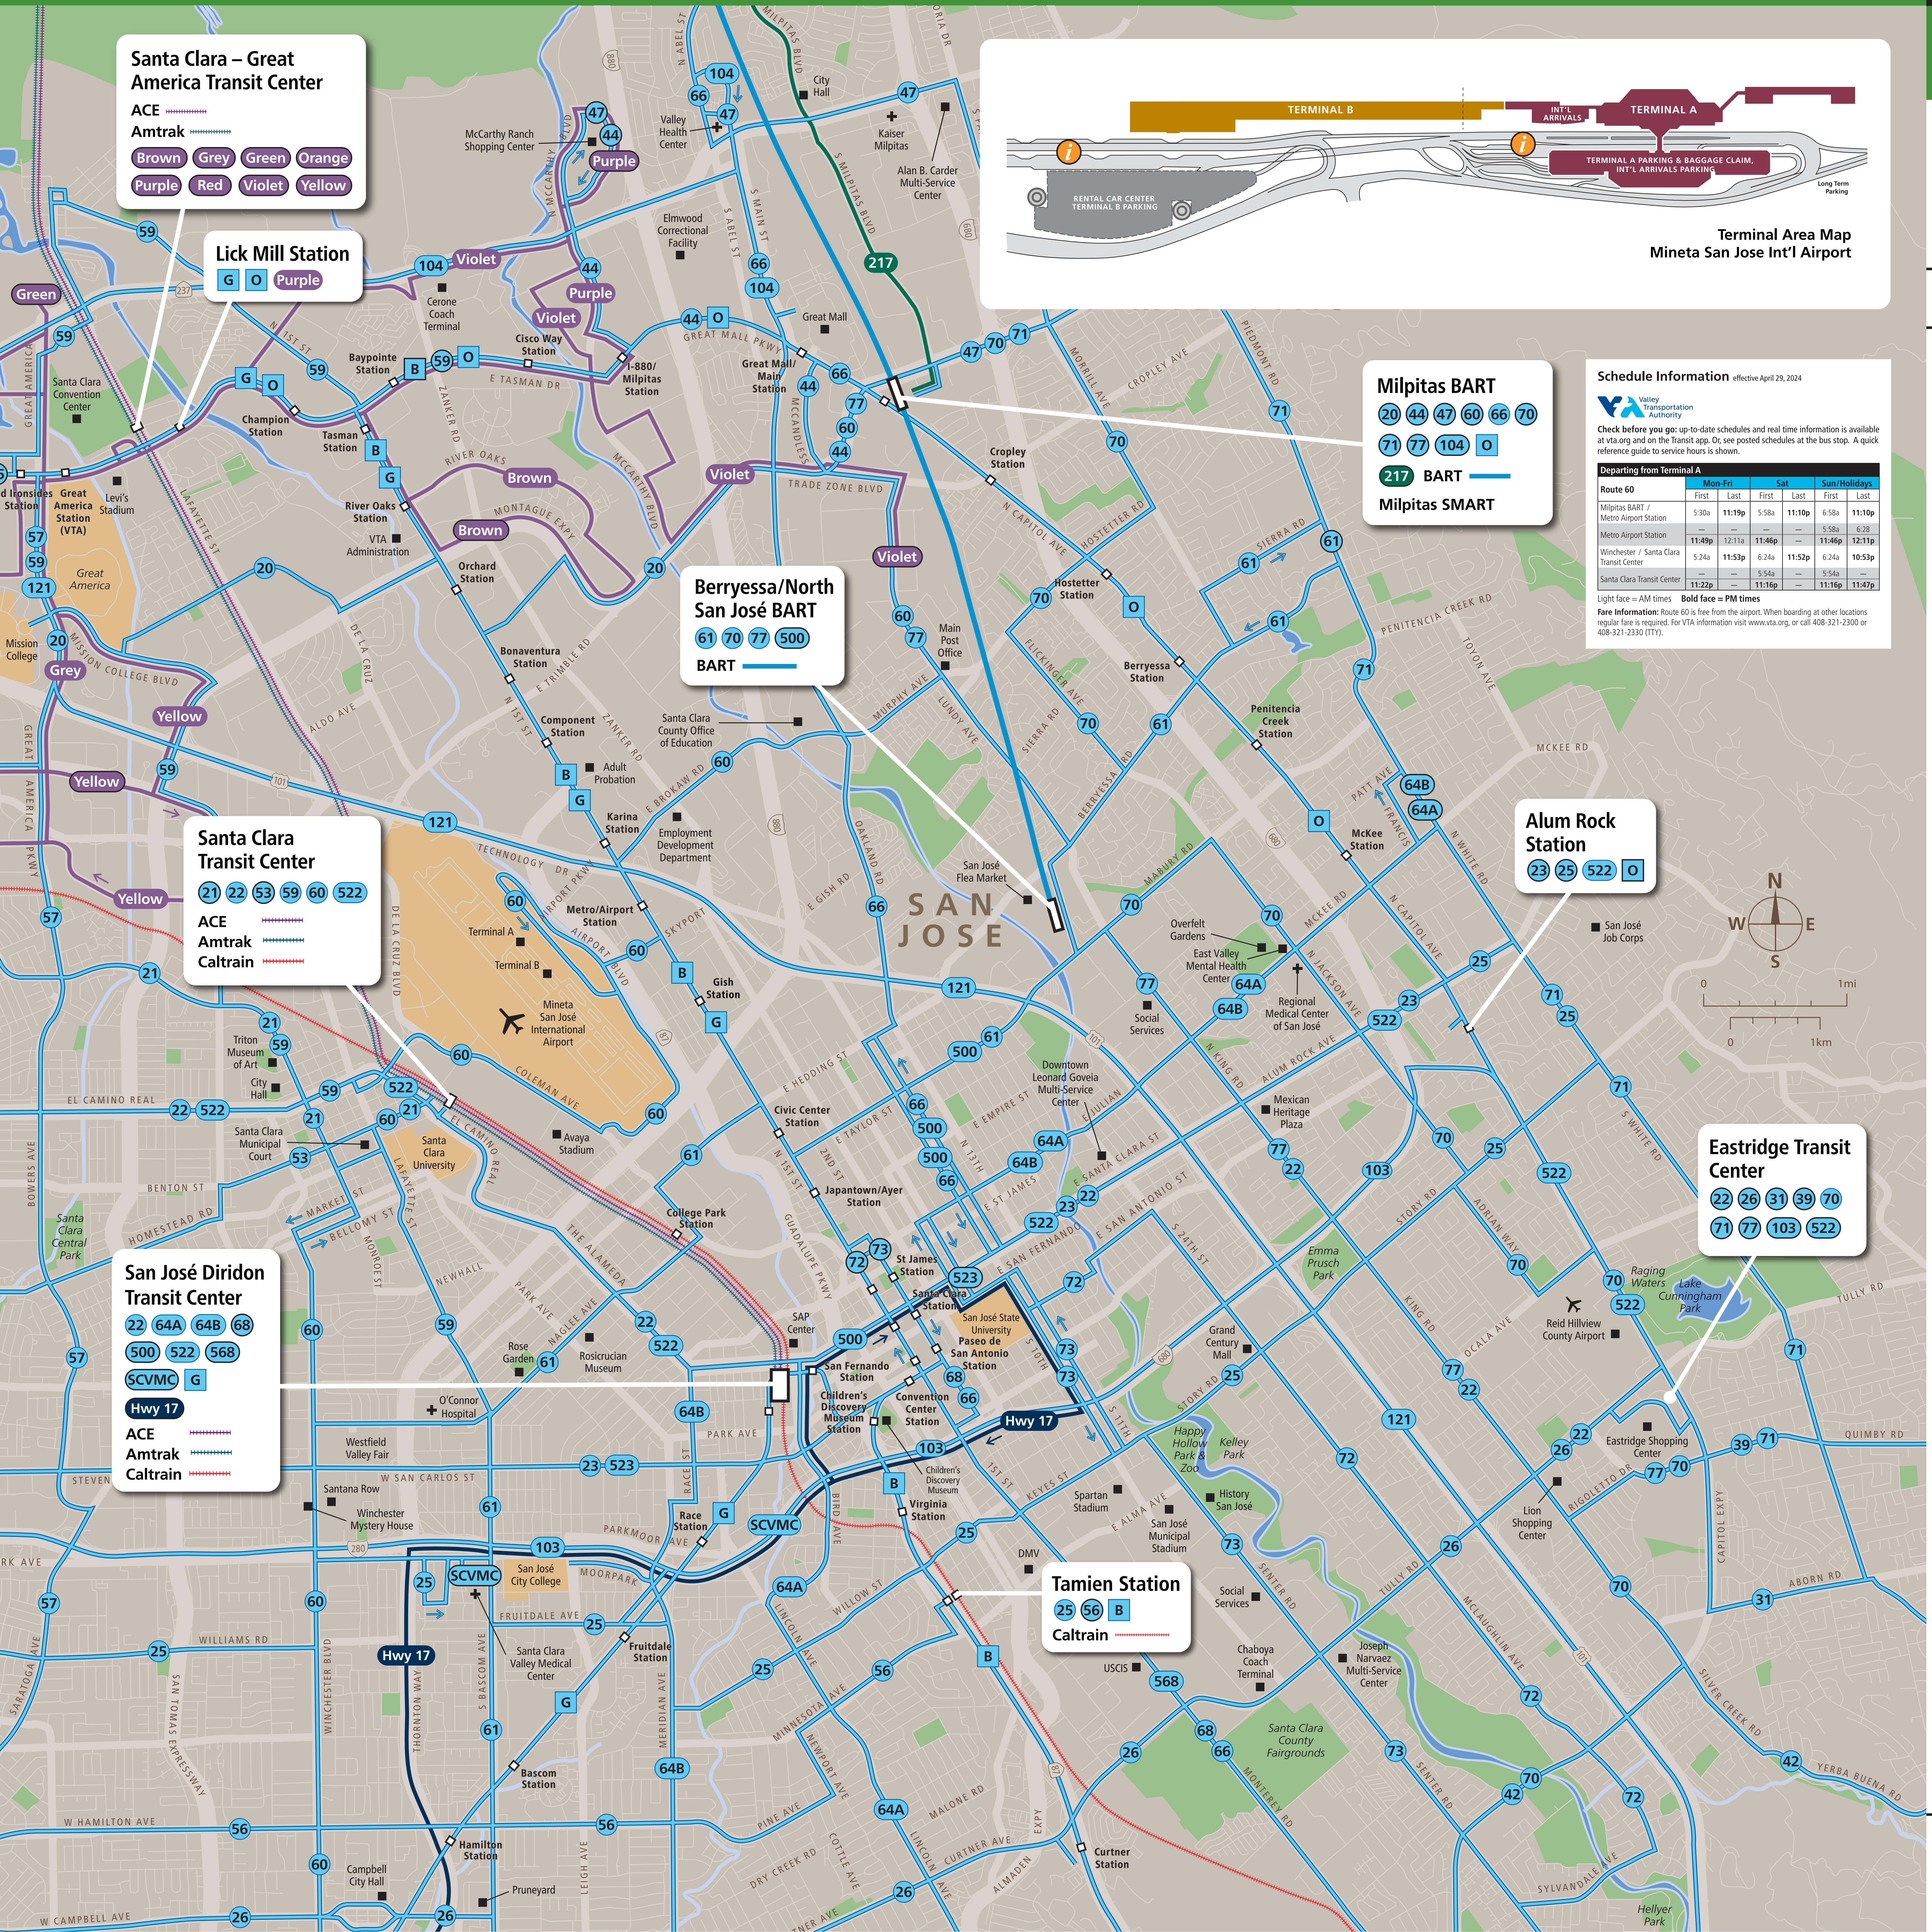

Transit Information

Santa Clara – Great America Transit Center

ACE
Amtrak

Brown Grey Green Orange
Purple Red Violet Yellow

Lick Mill Station

G O Purple

Berryessa/North San José BART

61 70 77 500
BART

Santa Clara Transit Center

21 22 53 59 60 522
ACE
Amtrak
Caltrain

San José Diridon Transit Center

22 64A 64B 68
500 522 568
SCVMC G
Hwy 17
ACE
Amtrak
Caltrain

Tamien Station

25 56 B
Caltrain