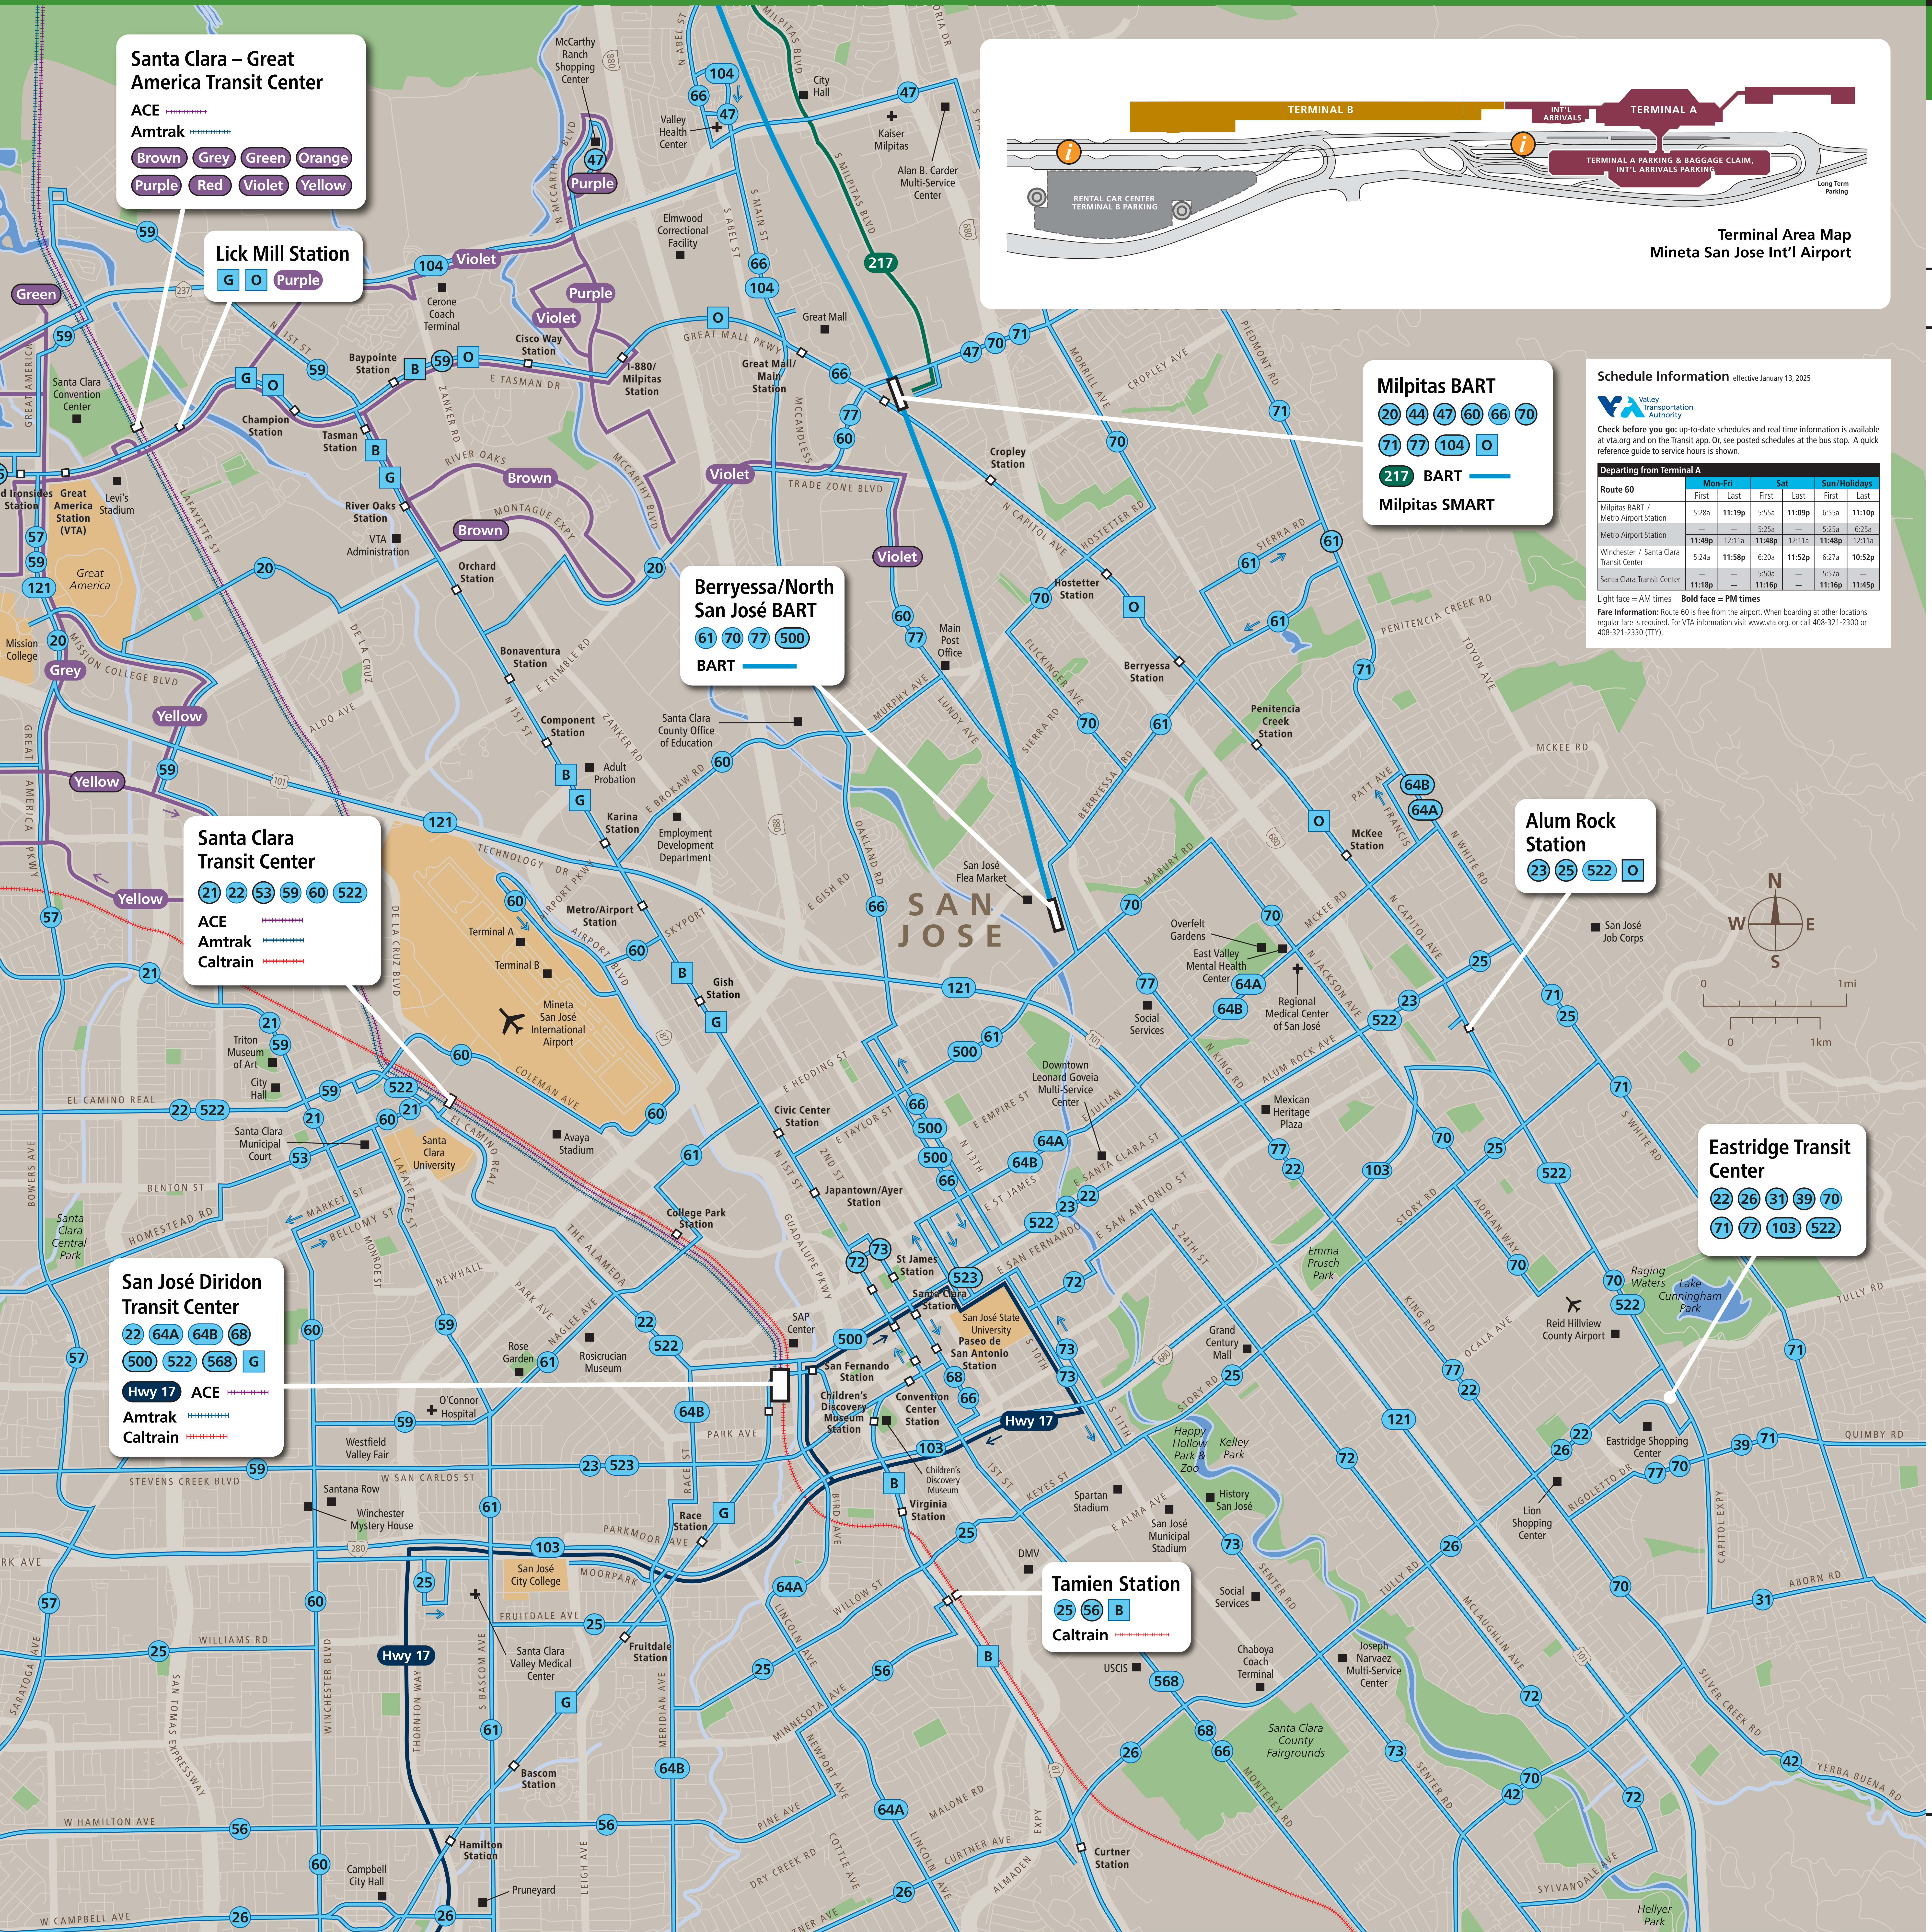

Transit Information

Milpitas BART
20 44 47 60 66 70
71 77 104 O
217 BART
Milpitas SMART

Schedule Information effective January 13, 2025

Check before you go: up-to-date schedules and real time information is available at vta.org and on the Transit app. Or, see posted schedules at the bus stop. A quick reference guide to service hours is shown.

Route 60	Mon-Fri	Sat	Sun/Holidays
Milpitas BART / Metro Airport Station	5:28a 11:19p	5:55a 11:09p	6:55a 11:10p
Metro Airport Station	—	5:25a	5:25a 6:25a
Winchester / Santa Clara Transit Center	11:49p 12:11a	11:48p 12:11a	11:48p 12:11a
Santa Clara Transit Center	5:24a 11:58p	6:20a 11:52p	6:27a 10:52p
	11:18p	5:50a 11:16p	5:57a 11:45p

Light face = AM times **Bold face = PM times**
Fare Information: Route 60 is free from the airport. When boarding at other locations regular fare is required. For VTA information visit www.vta.org, or call 408-321-2300 or 408-321-2330 (TTY).

Santa Clara Transit Center
21 22 53 59 60 522
ACE
Amtrak
Caltrain

San José Diridon Transit Center
22 64A 64B 68
500 522 568 G
Hwy 17 ACE
Amtrak
Caltrain

Tamien Station
25 56 B
Caltrain

Public Transit

Mineta San Jose International Airport (SJC)

San Jose

Map Key

- You Are Here
- BART
- ACE
- Amtrak Train
- Caltrain
- AC Transit
- ACE Shuttle
- Santa Cruz Metro
- VTA Bus Service
- VTA Light Rail
- Route Terminus

Transit Lines

This map does not show all commuter, express, special event, or all-night routes. Service may vary with time of day or day of week. Service changes may have occurred since printing. Please consult transit agency schedule or contact 511 for more information.

Call 511 | 511.org