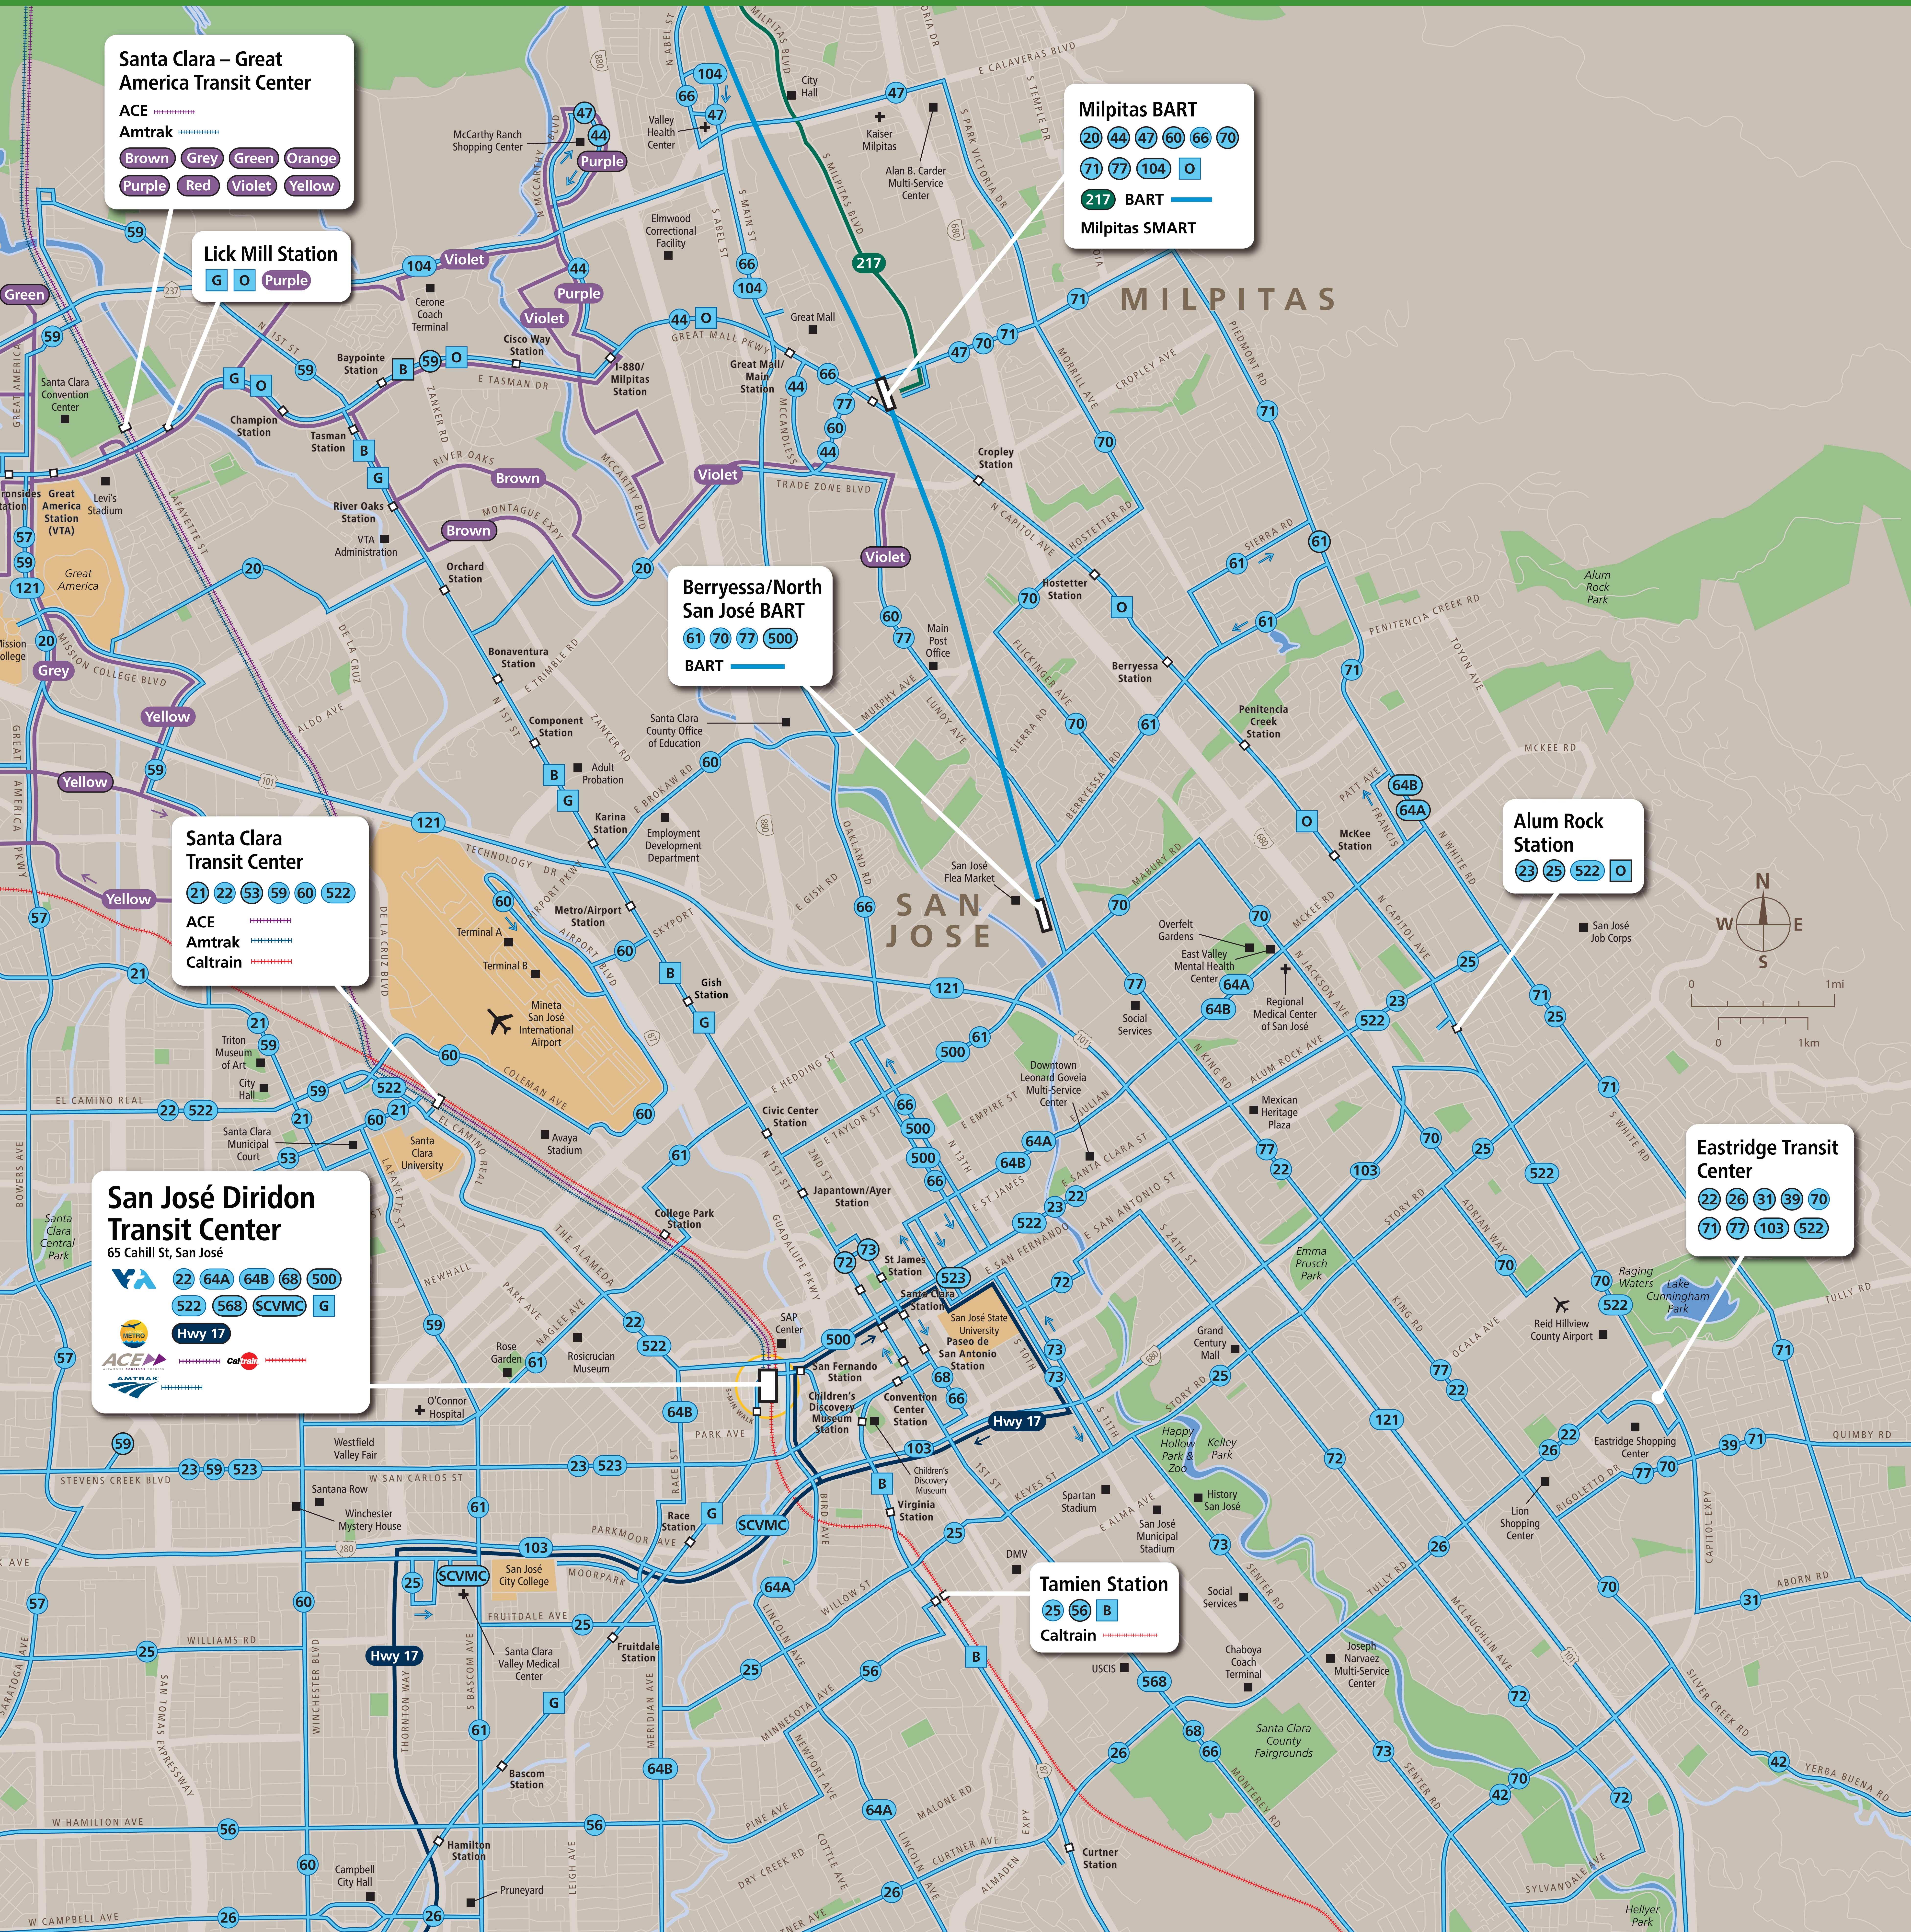

Transit Routes

Rutas del tránsito

公車路線圖

Transit Information

San Jose
Diridon Transit
Center

San Jose

Map Key

- You Are Here
- 5-Minute Walk (1/4 mi) Radius
- BART
- ACE
- Amtrak Train
- Caltrain
- AC Transit
- ACE Shuttle
- Santa Cruz Metro
- VTA Bus Service
- VTA Light Rail
- Route Terminus

This map does not show all commuter, express, special event, or all-night routes. Service may vary with time of day or day of week. Service changes may have occurred since printing. Please consult transit agency schedule or contact 511 for more information.

Call 511 | 511.org