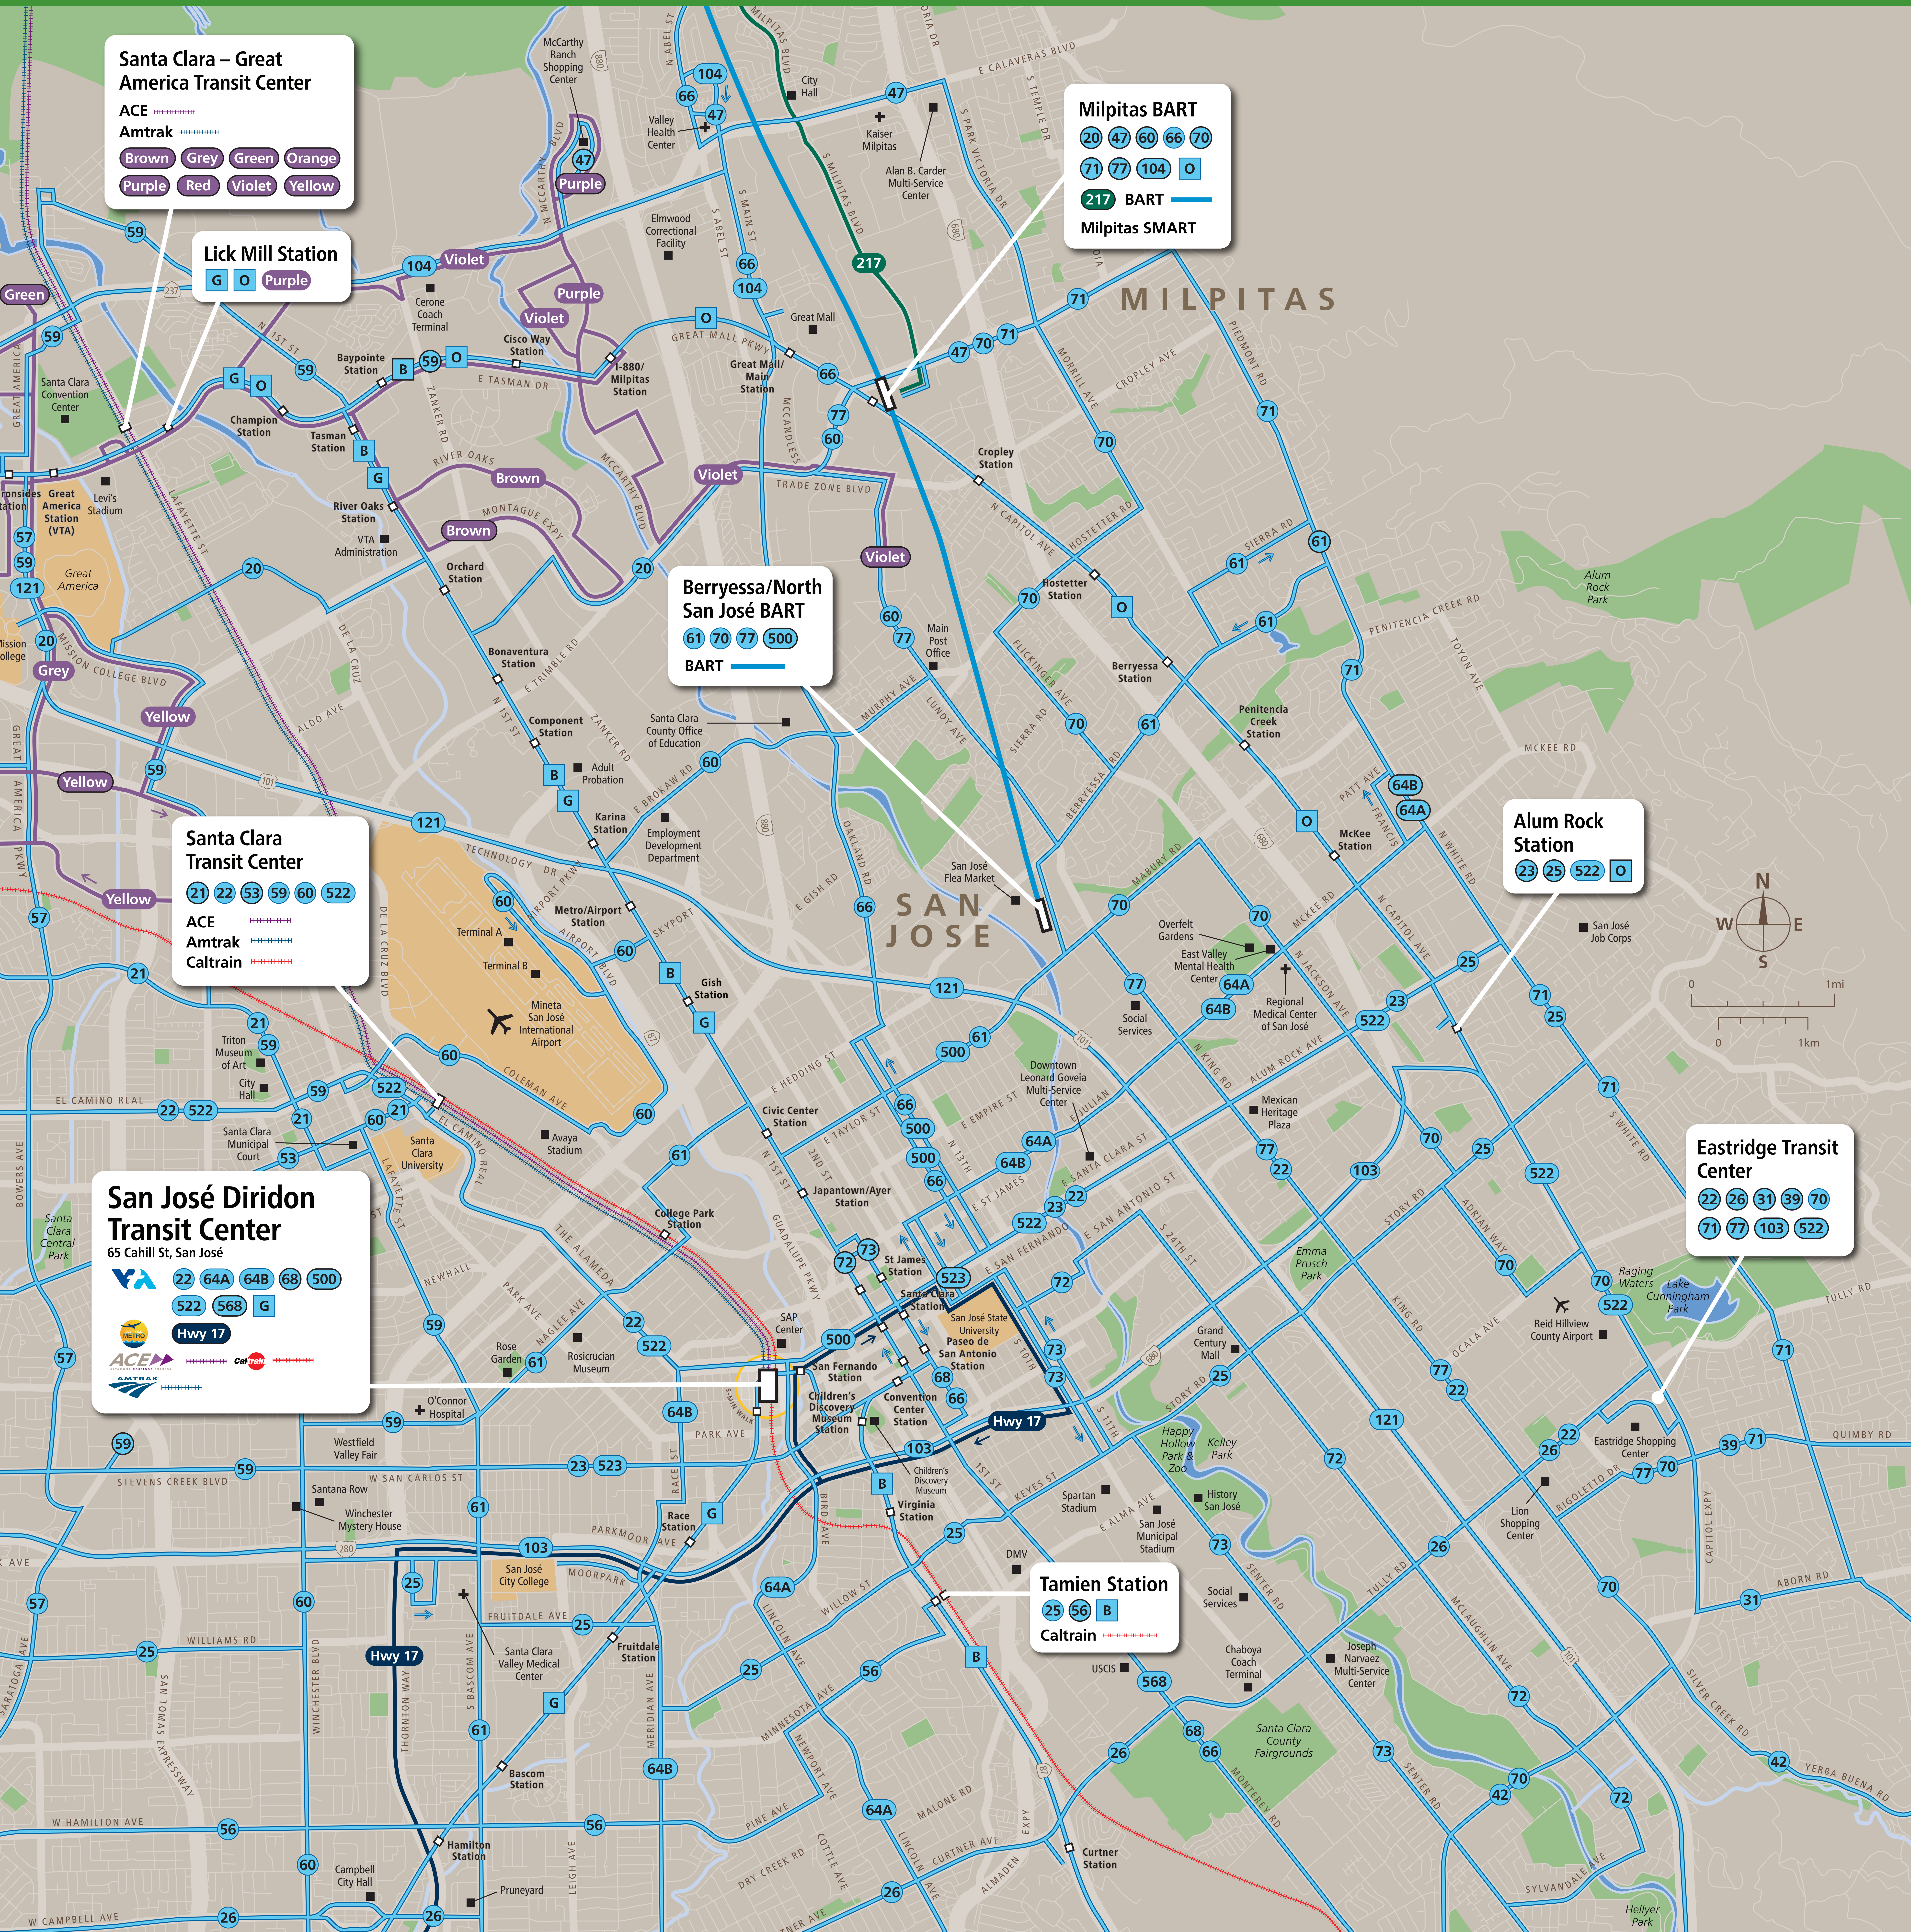

Transit Routes

Rutas del tránsito

公車路線圖

Transit Information

San Jose Diridon Transit Center

San Jose

Map Key

- You Are Here
- 5-Minute Walk (1/4 mi) Radius
- BART
- ACE
- Amtrak Train
- Caltrain
- AC Transit
- ACE Shuttle
- Santa Cruz Metro
- VTA Bus Service
- VTA Light Rail
- Route Terminus

This map does not show all commuter, express, special event, or all-night routes. Service may vary with time of day or day of week. Service changes may have occurred since printing. Please consult transit agency schedule or contact 511 for more information.

Call 511 | 511.org