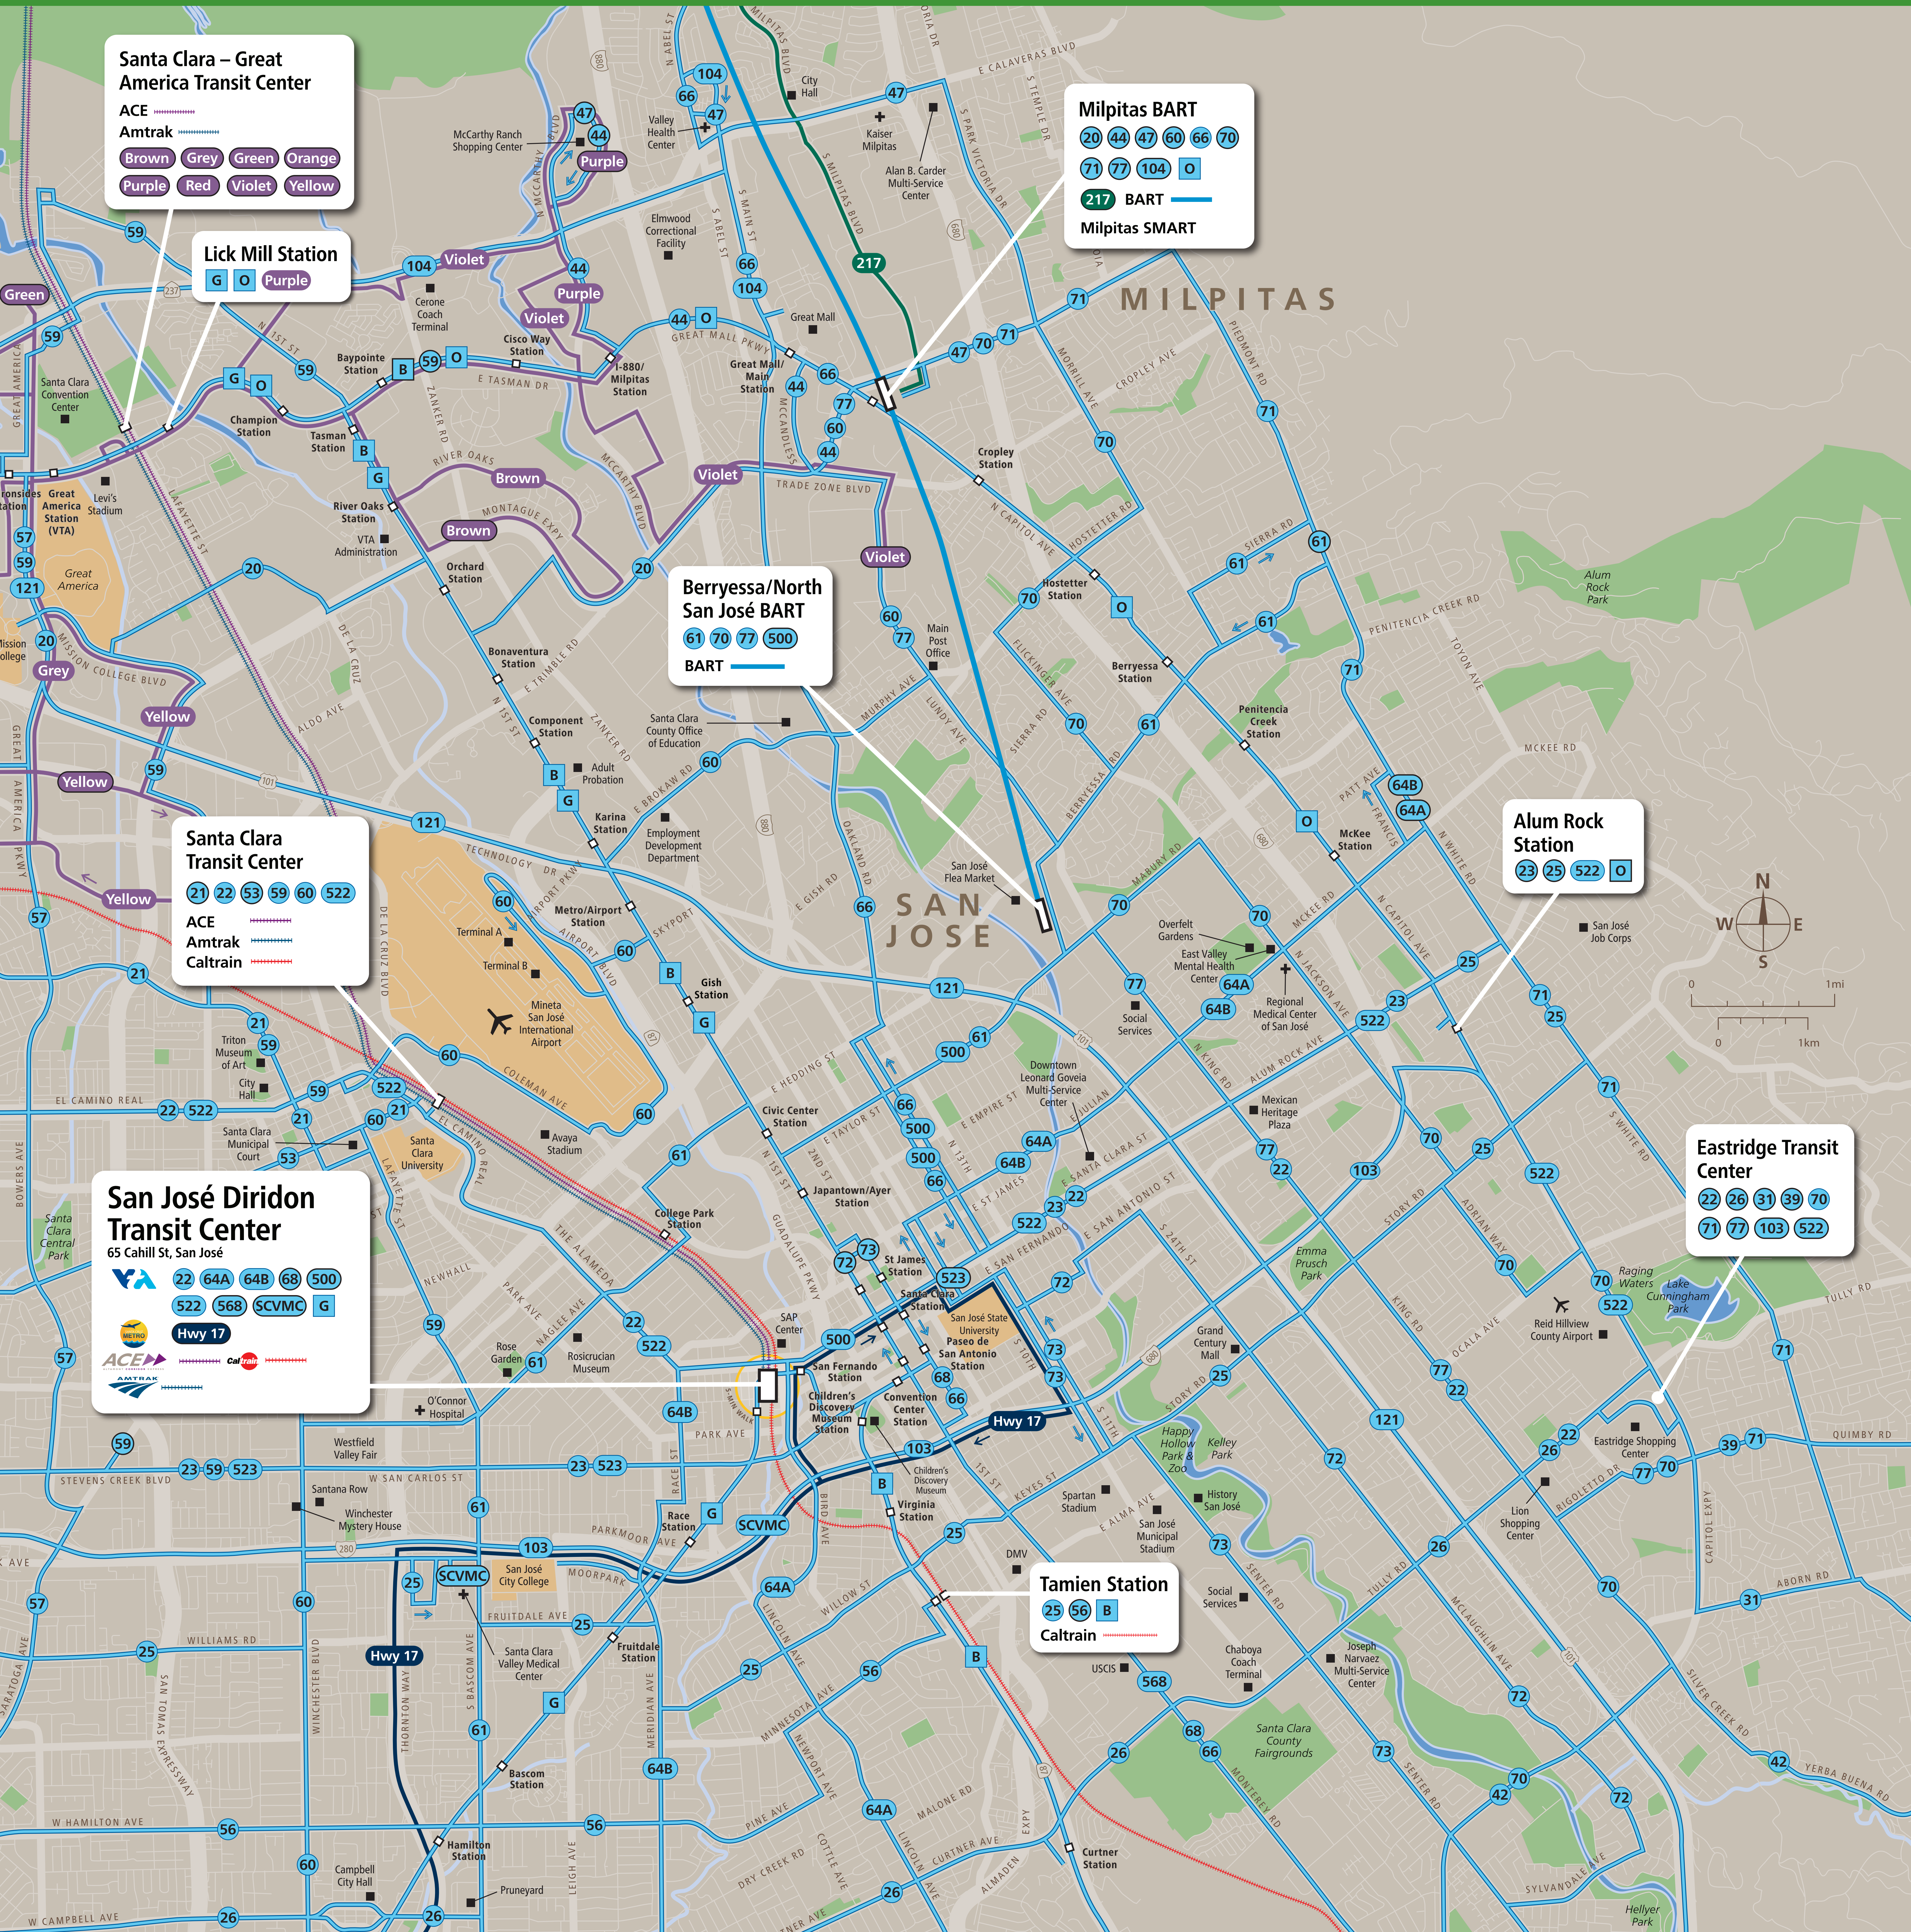

Transit Routes

Rutas del tránsito

公車路線圖

Transit Information

San Jose
Diridon Transit
Center

San Jose

Map Key

- You Are Here
- 5-Minute Walk (1/4 mi) Radius
- BART
- ACE
- Amtrak Train
- Caltrain
- AC Transit
- ACE Shuttle
- Santa Cruz Metro
- VTA Bus Service
- VTA Light Rail
- Route Terminus

This map does not show all commuter, express, special event, or all-night routes. Service may vary with time of day or day of week. Service changes may have occurred since printing. Please consult transit agency schedule or contact 511 for more information.

Call 511 | 511.org