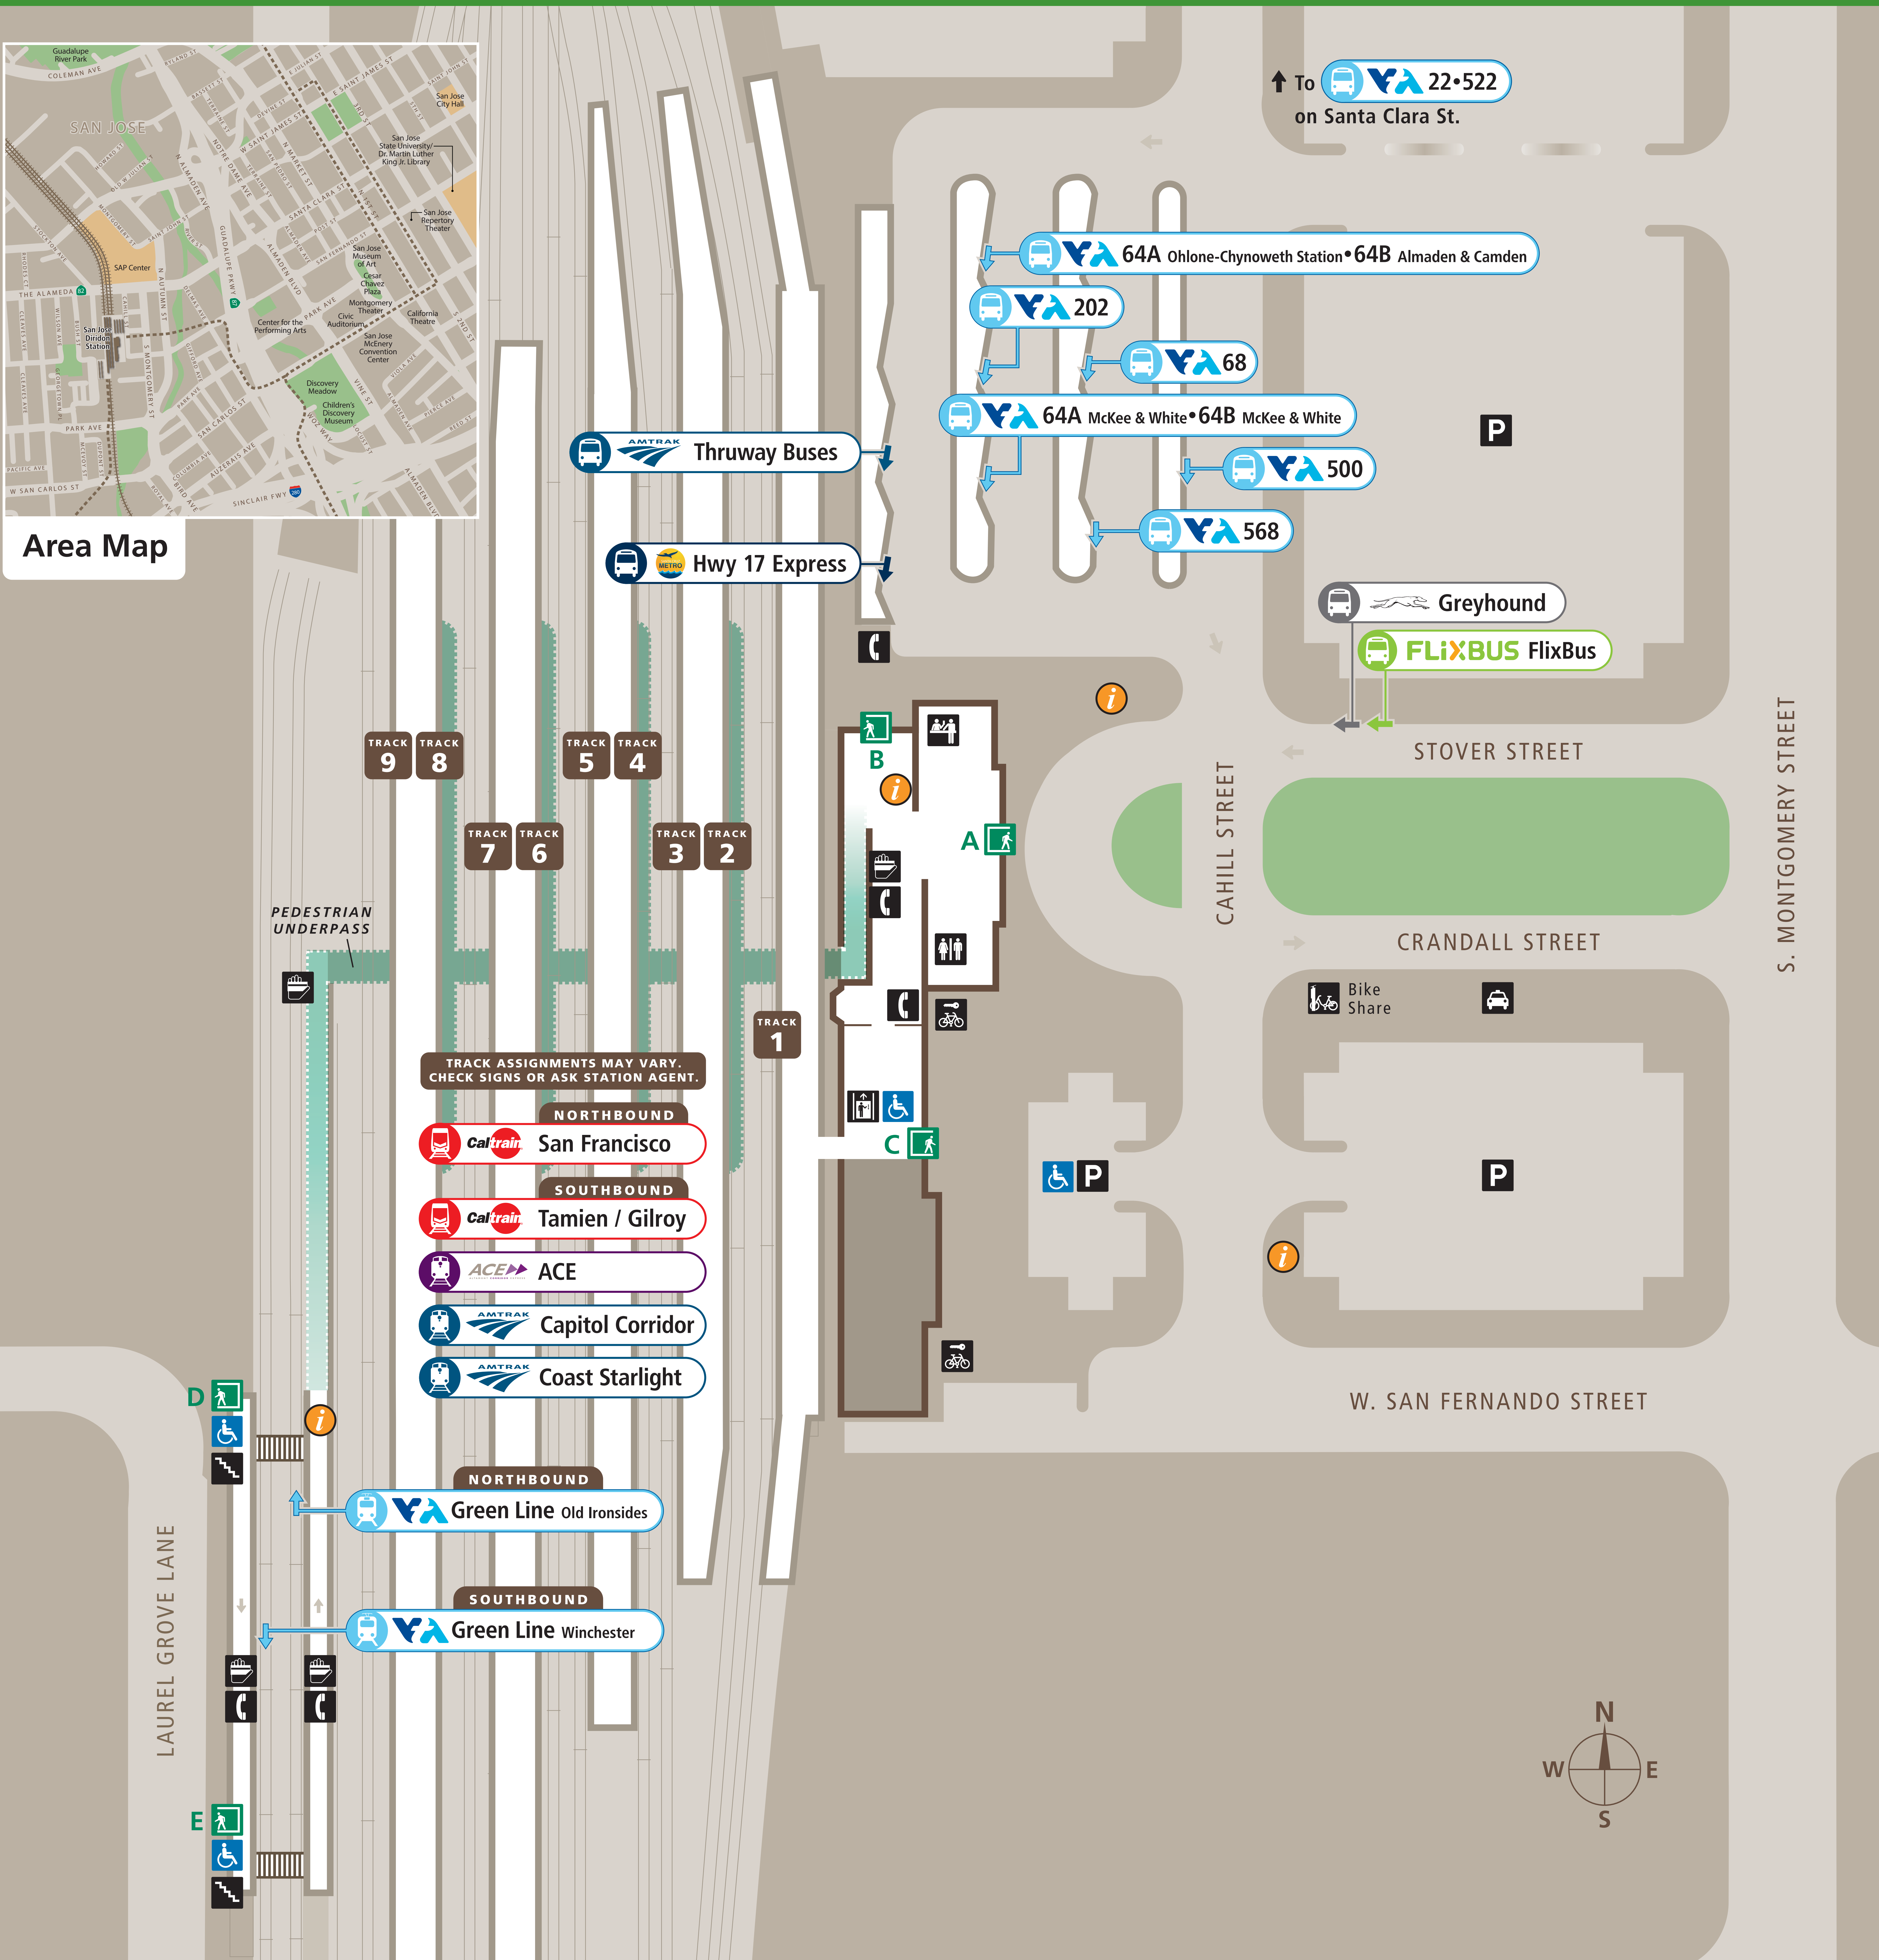

Transit Information

San Jose Diridon Transit Center

San Jose

Map Key

- You Are Here
- Transit Information
- Transit Stop
- Exit
- Wheelchair Accessible
- Bike Lockers
- Bike Share
- Elevator
- Parking
- Restrooms
- Stairs
- Taxi
- Telephone
- Ticket Agent
- Ticket Vending Machine
- VTA bus
- VTA light rail
- Caltrain
- Amtrak rail
- Amtrak bus
- Santa Cruz Metro
- ACE

Call 511 | 511.org