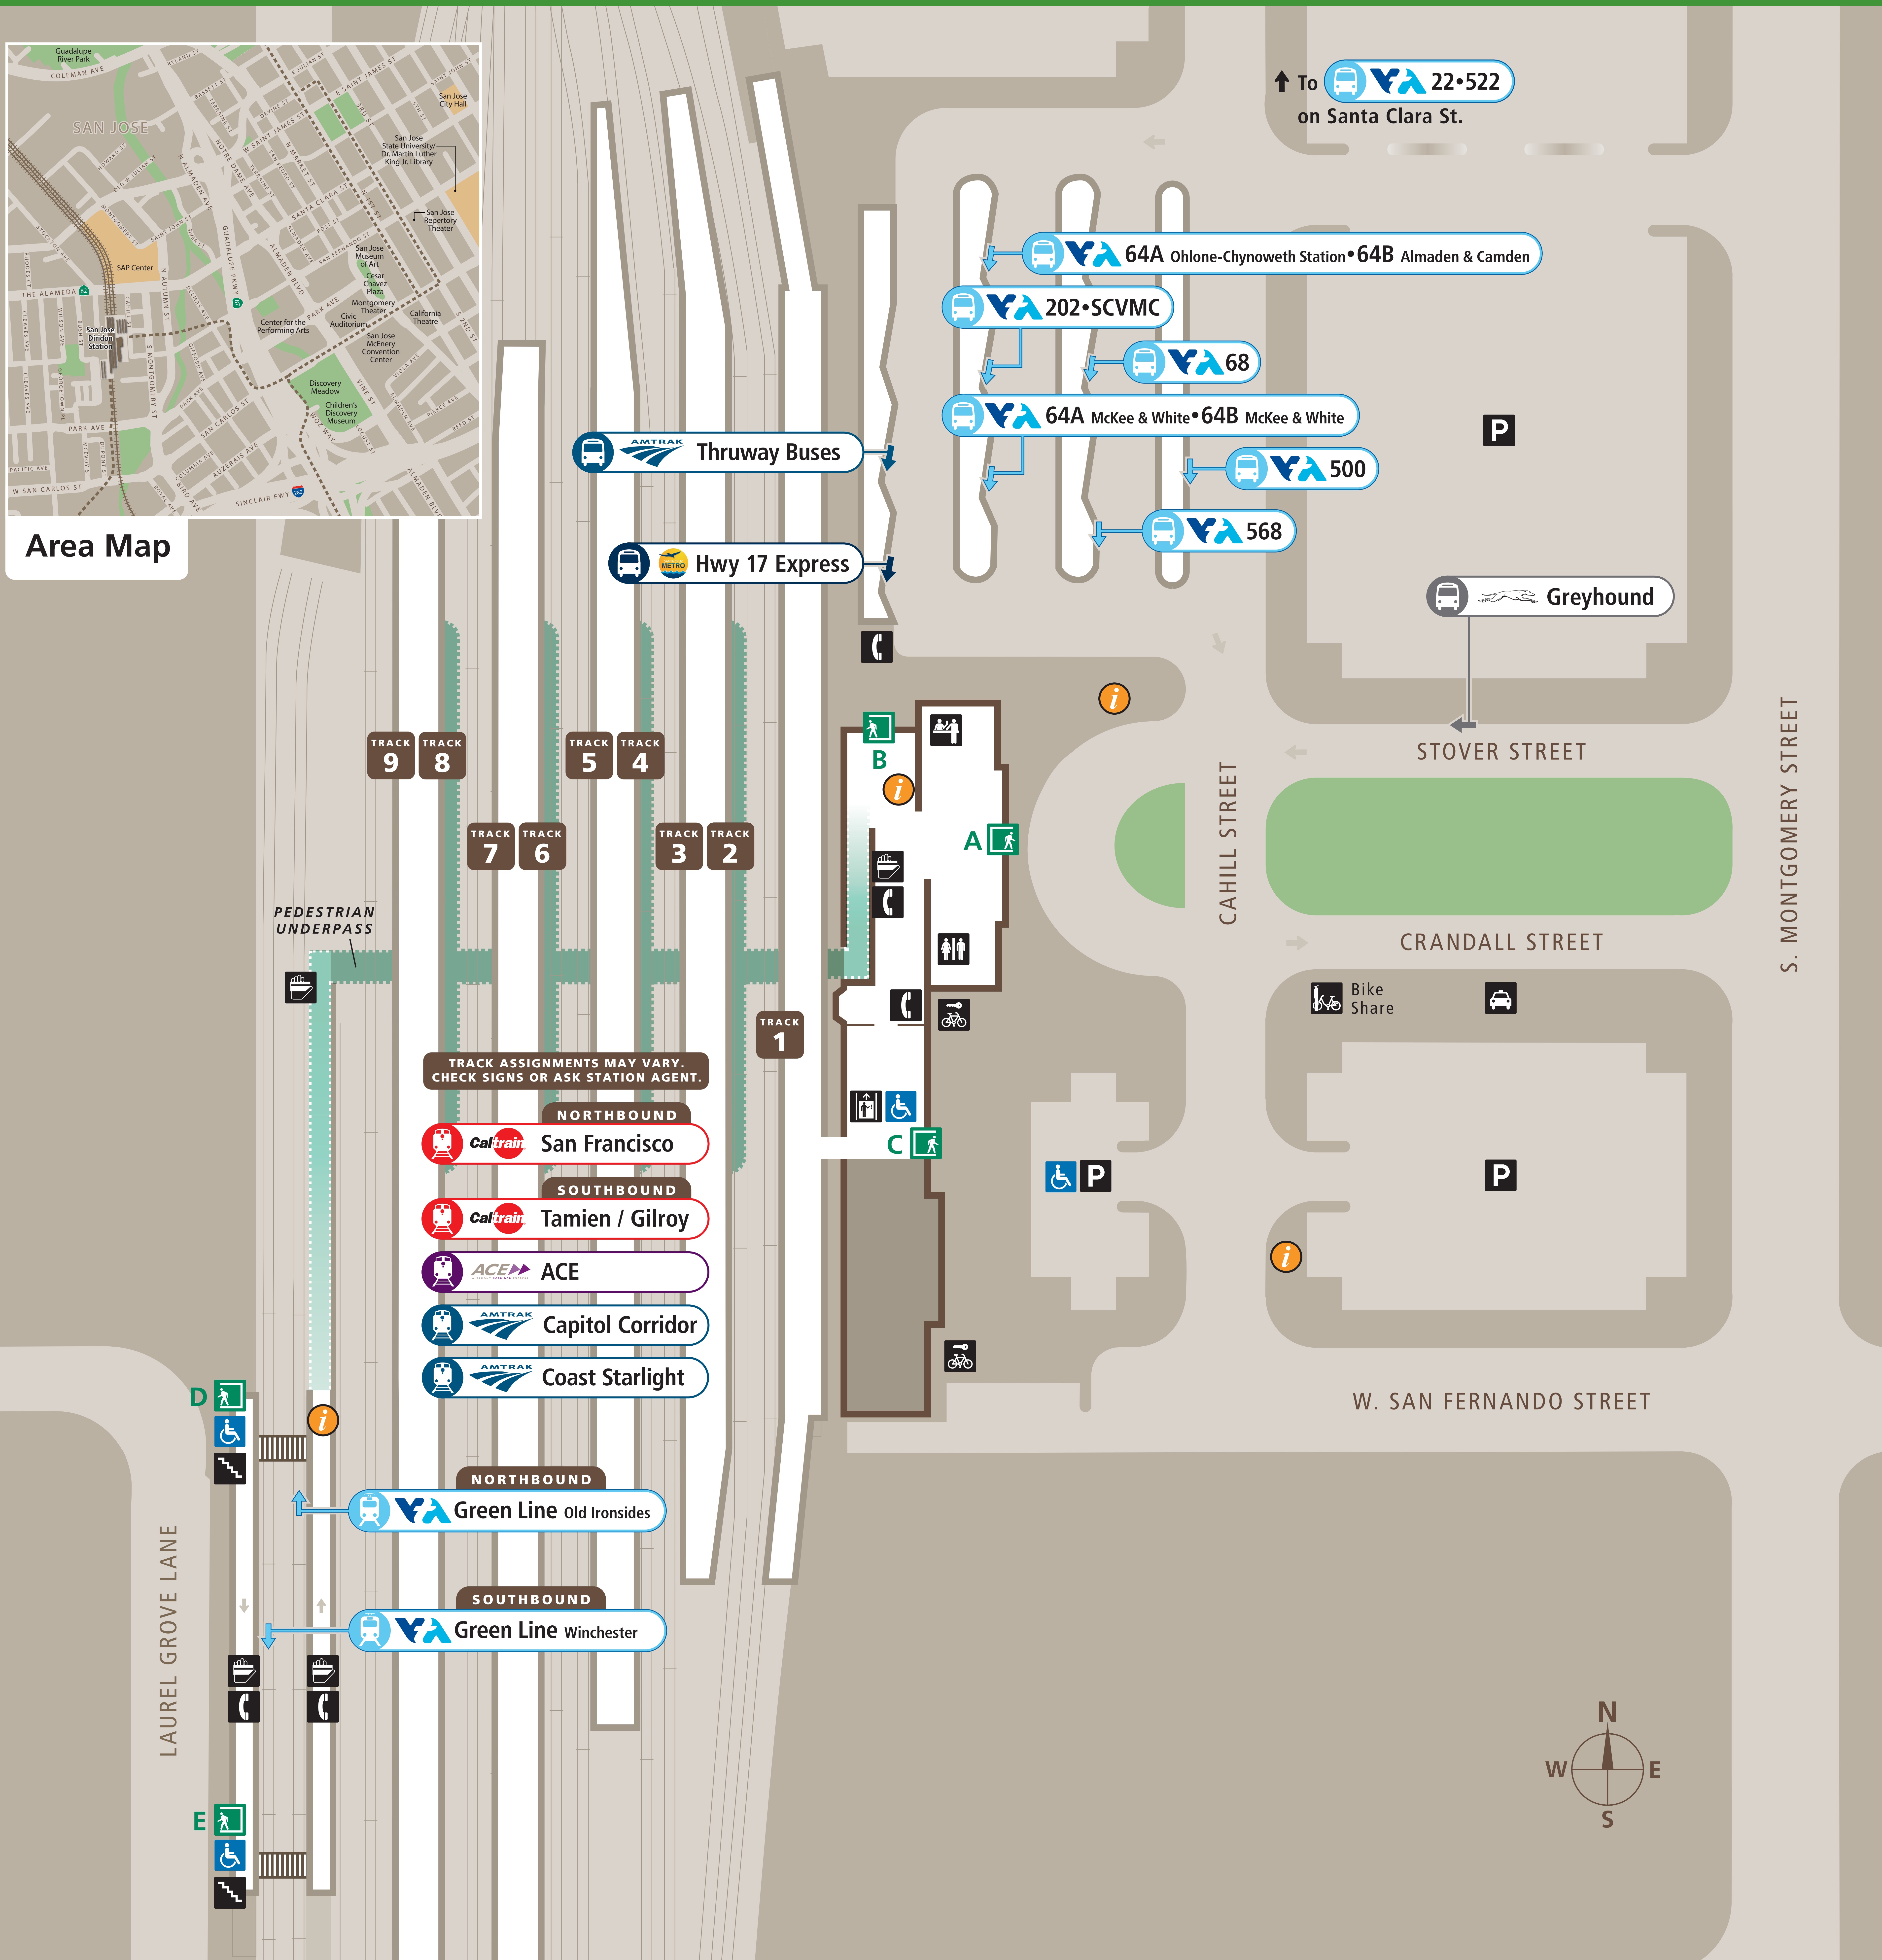

Transit Information

San Jose Diridon Transit Center

San Jose

Map Key

- You Are Here
- Transit Information
- Transit Stop
- Exit
- Wheelchair Accessible
- Bike Lockers
- Bike Share
- Elevator
- Parking
- Restrooms
- Stairs
- Taxi
- Telephone
- Ticket Agent
- Ticket Vending Machine
- VTA bus
- VTA light rail
- Caltrain
- Amtrak rail
- Amtrak bus
- Santa Cruz Metro
- ACE

Call 511 | 511.org