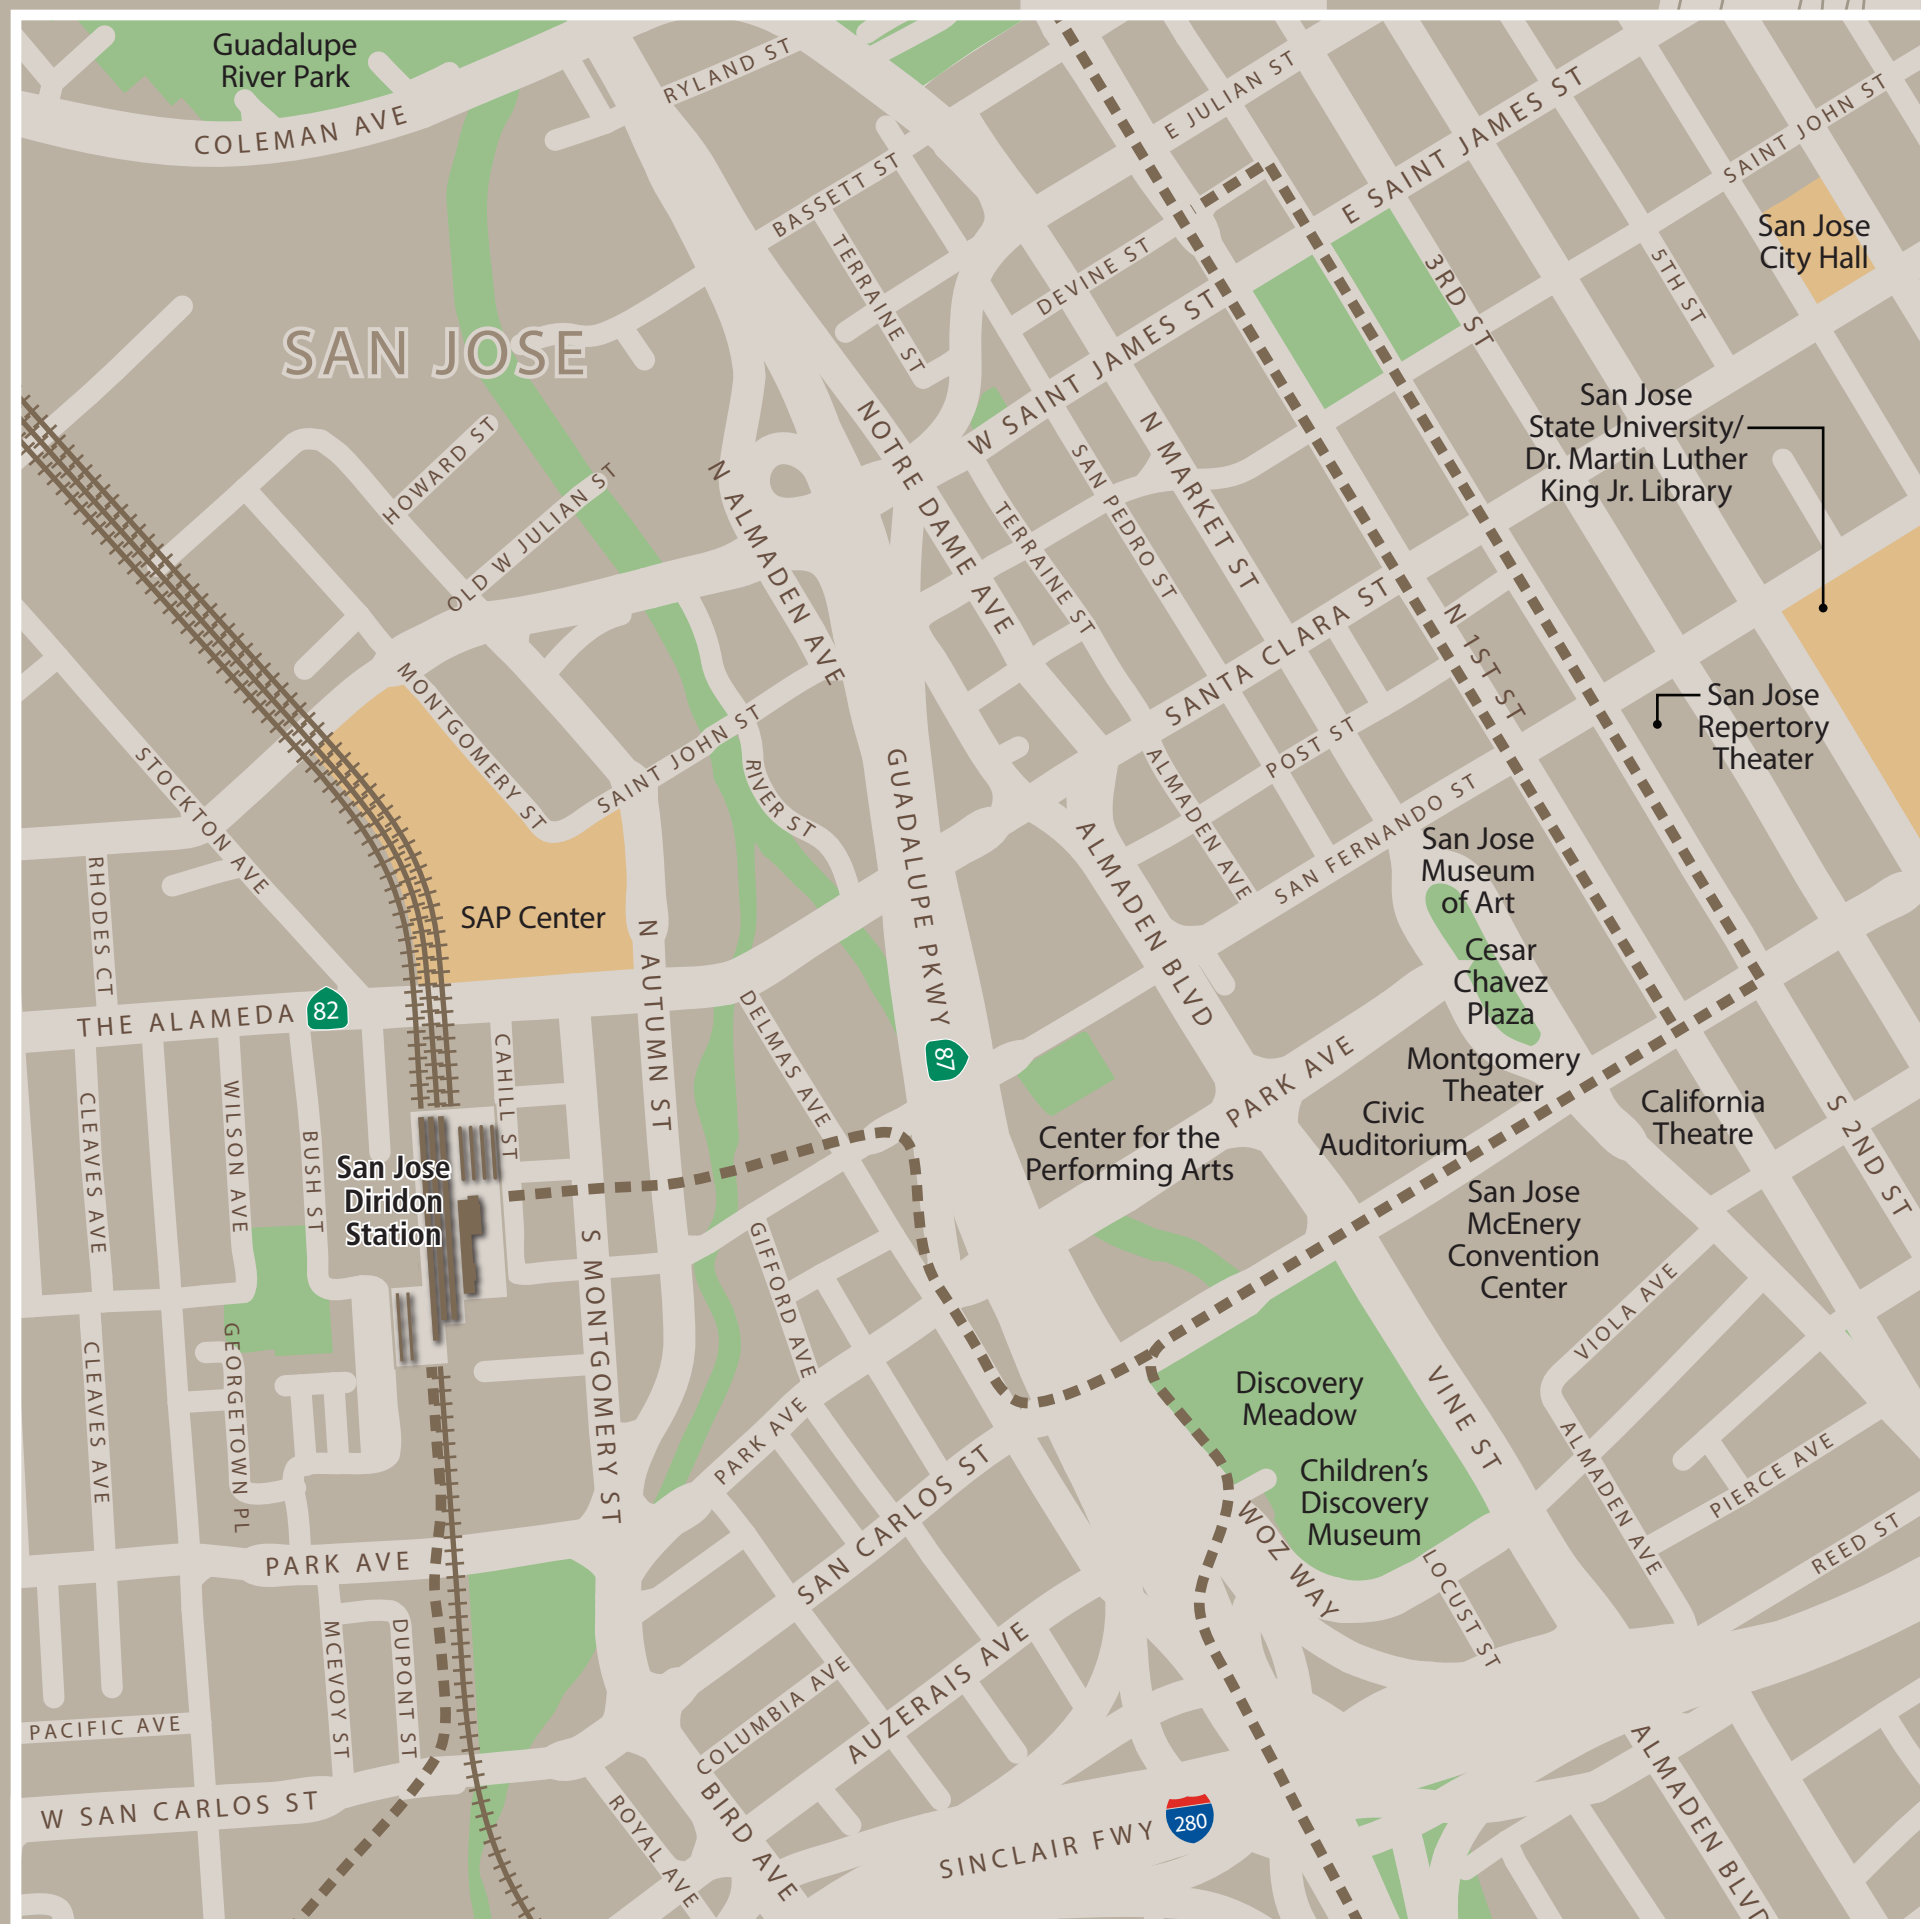

Station Map

Mapa de la estación

車站地圖

Area Map