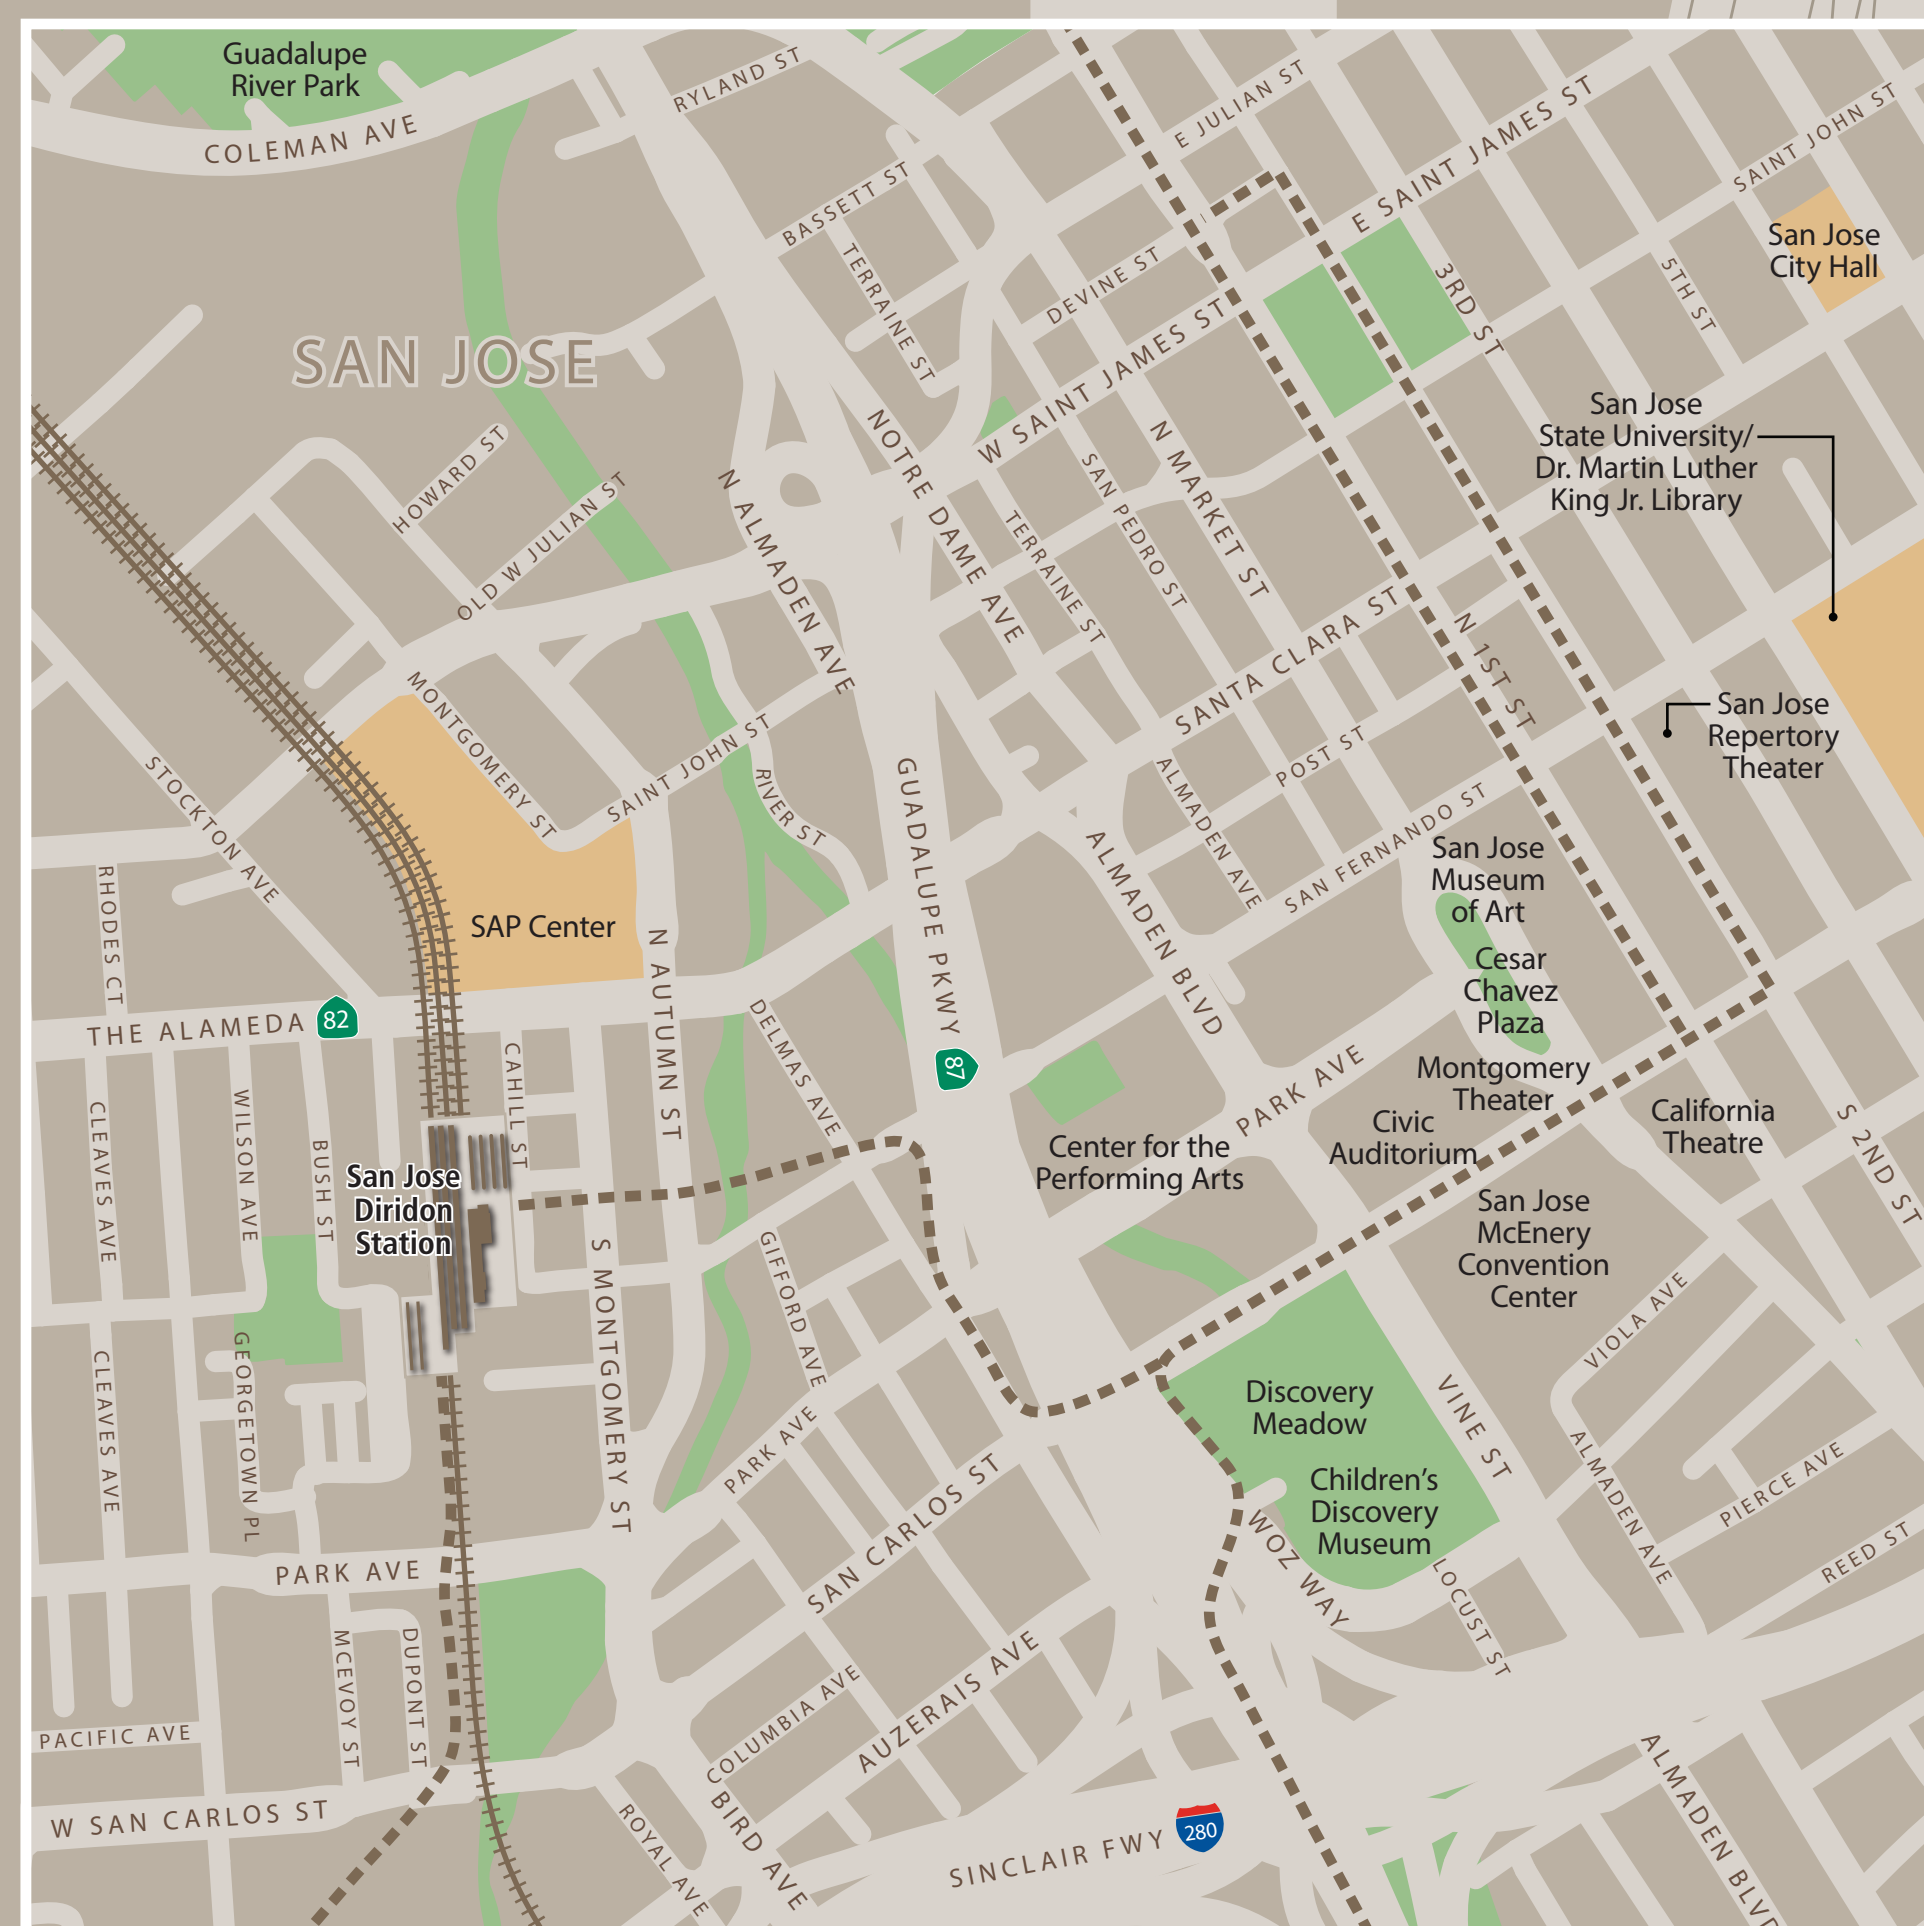

Station Map

Mapa de la estación

車站地圖

Area Map