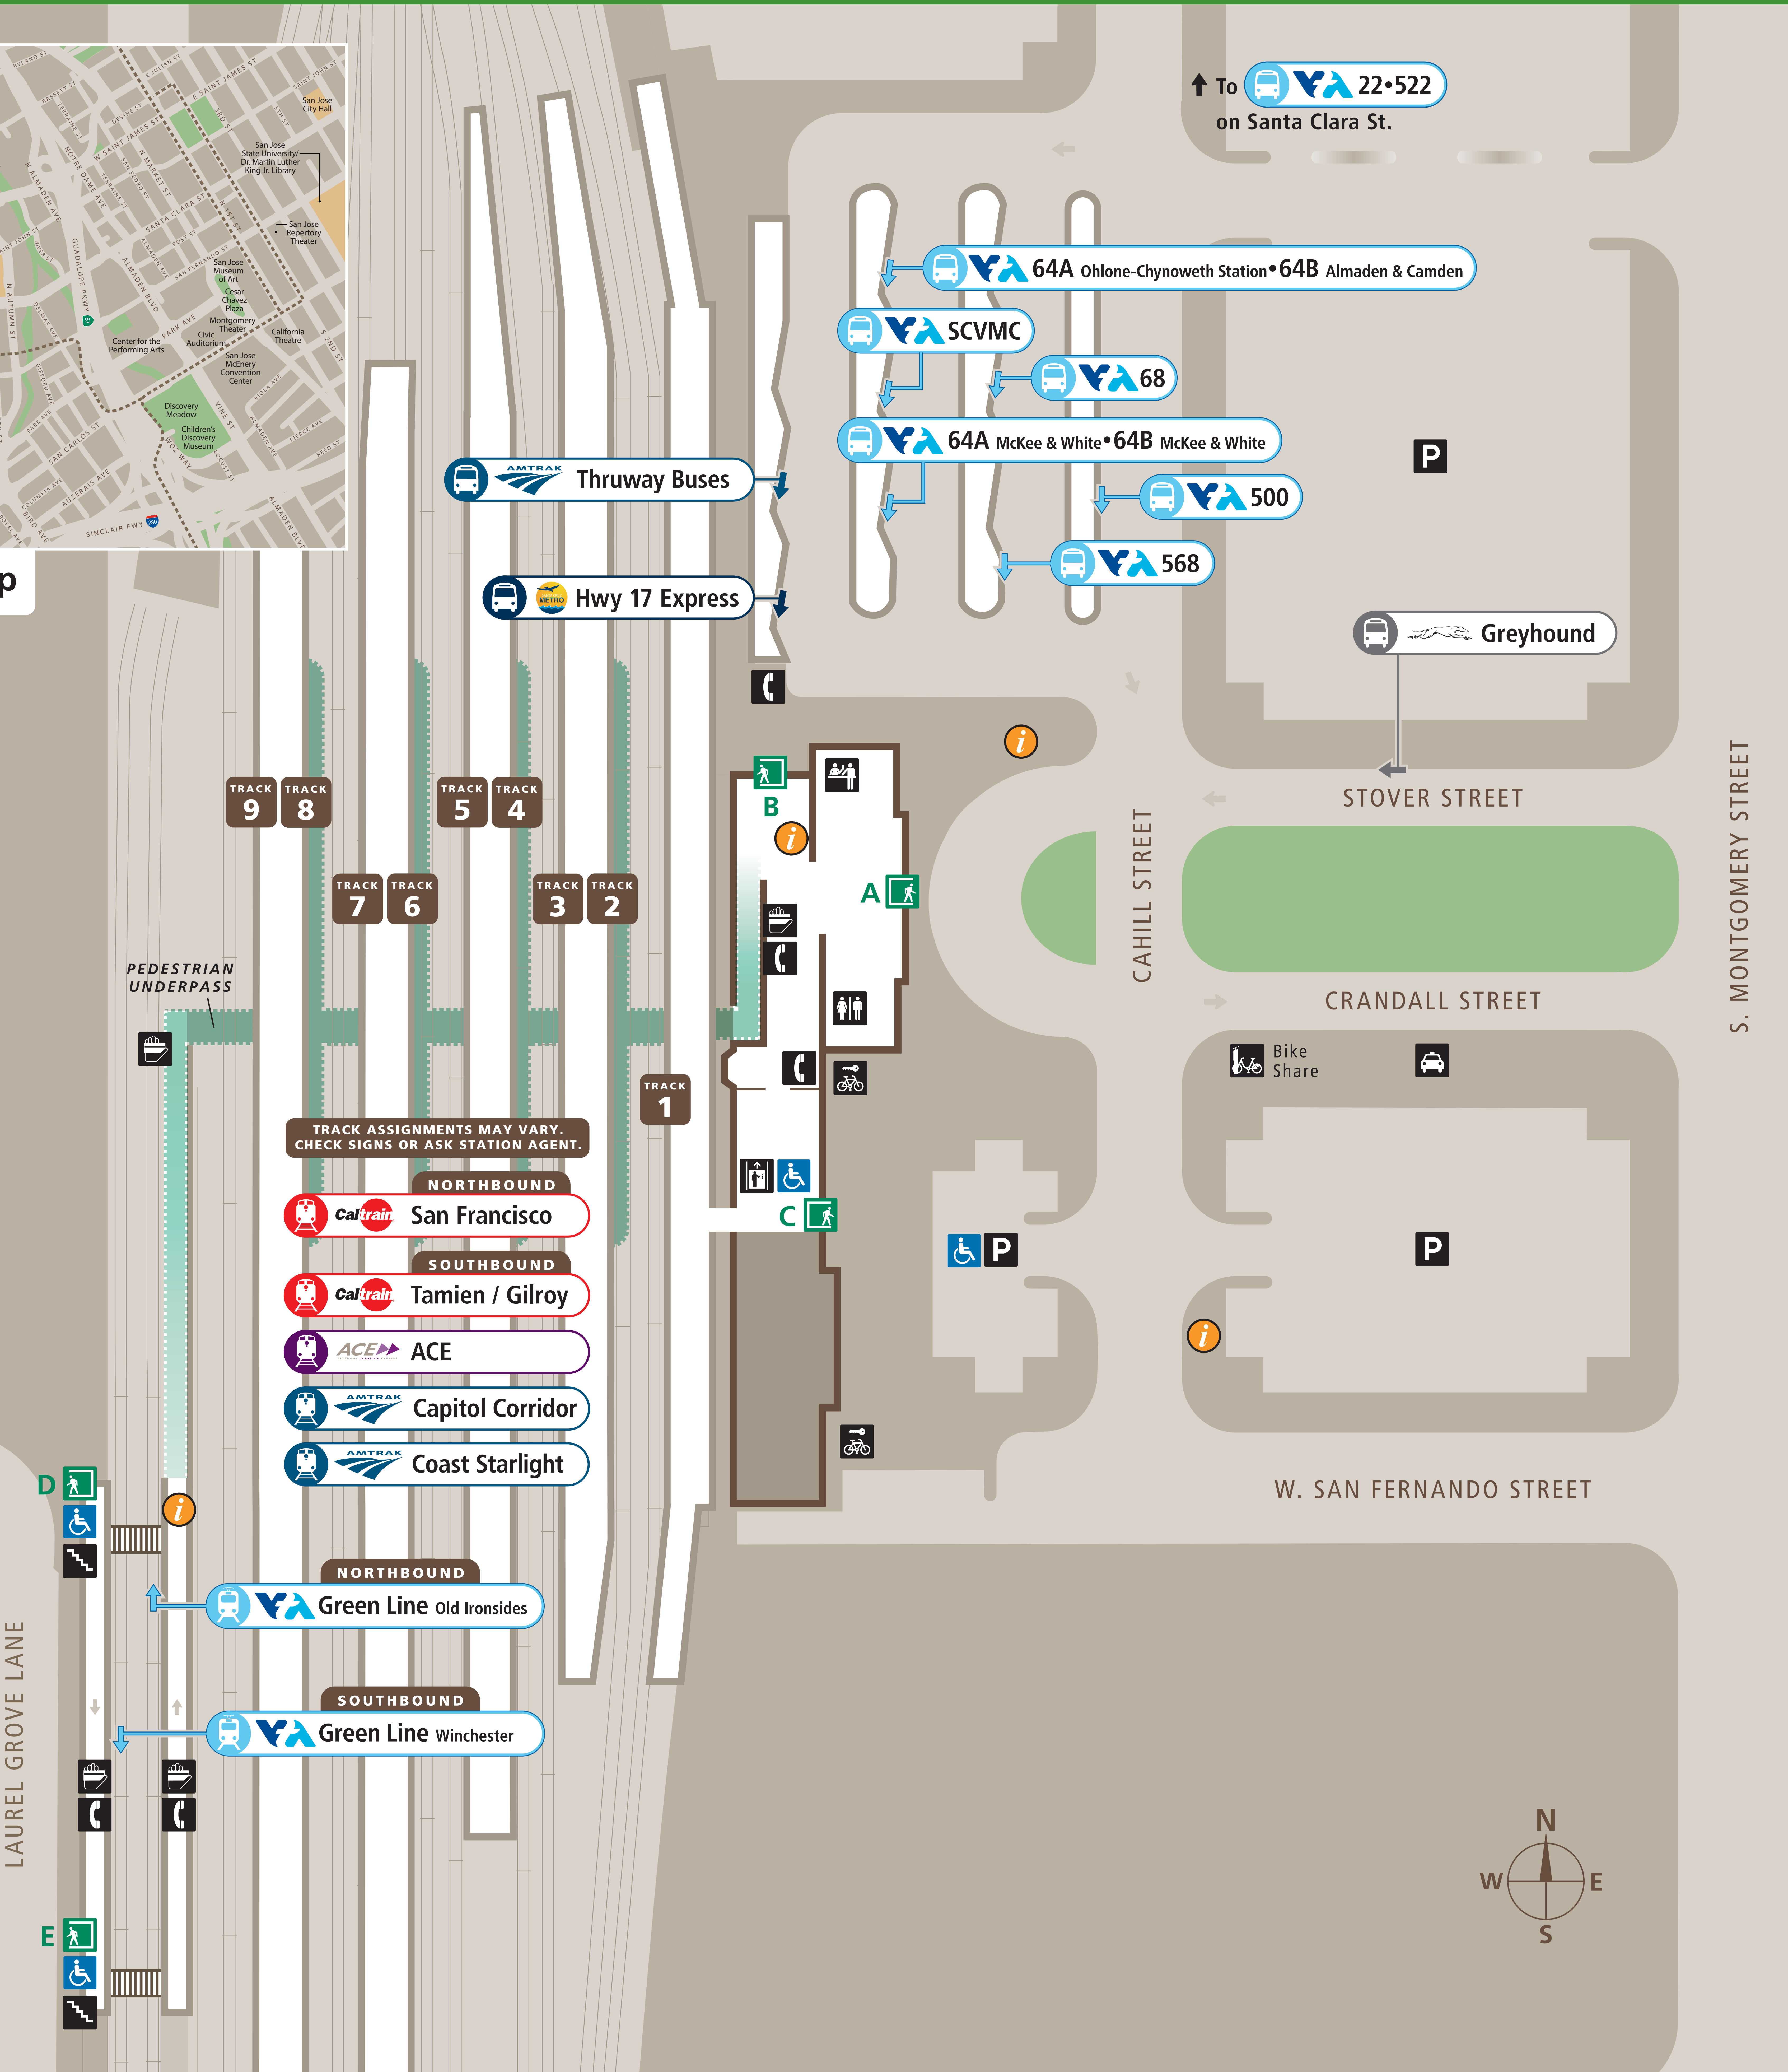

Transit Information

San Jose
Diridon Transit
Center

San Jose

Map Key

- ★ You Are Here
- i Transit Information
- ← Transit Stop
- Exit
- Wheelchair Accessible
- Bike Lockers
- Bike Share
- Elevator
- P Parking
- Restrooms
- Stairs
- Taxi
- Telephone
- Ticket Agent
- Ticket Vending Machine
- VTA bus
- VTA light rail
- Caltrain
- Amtrak rail
- Amtrak bus
- Santa Cruz Metro
- ACE

Call 511 | 511.org