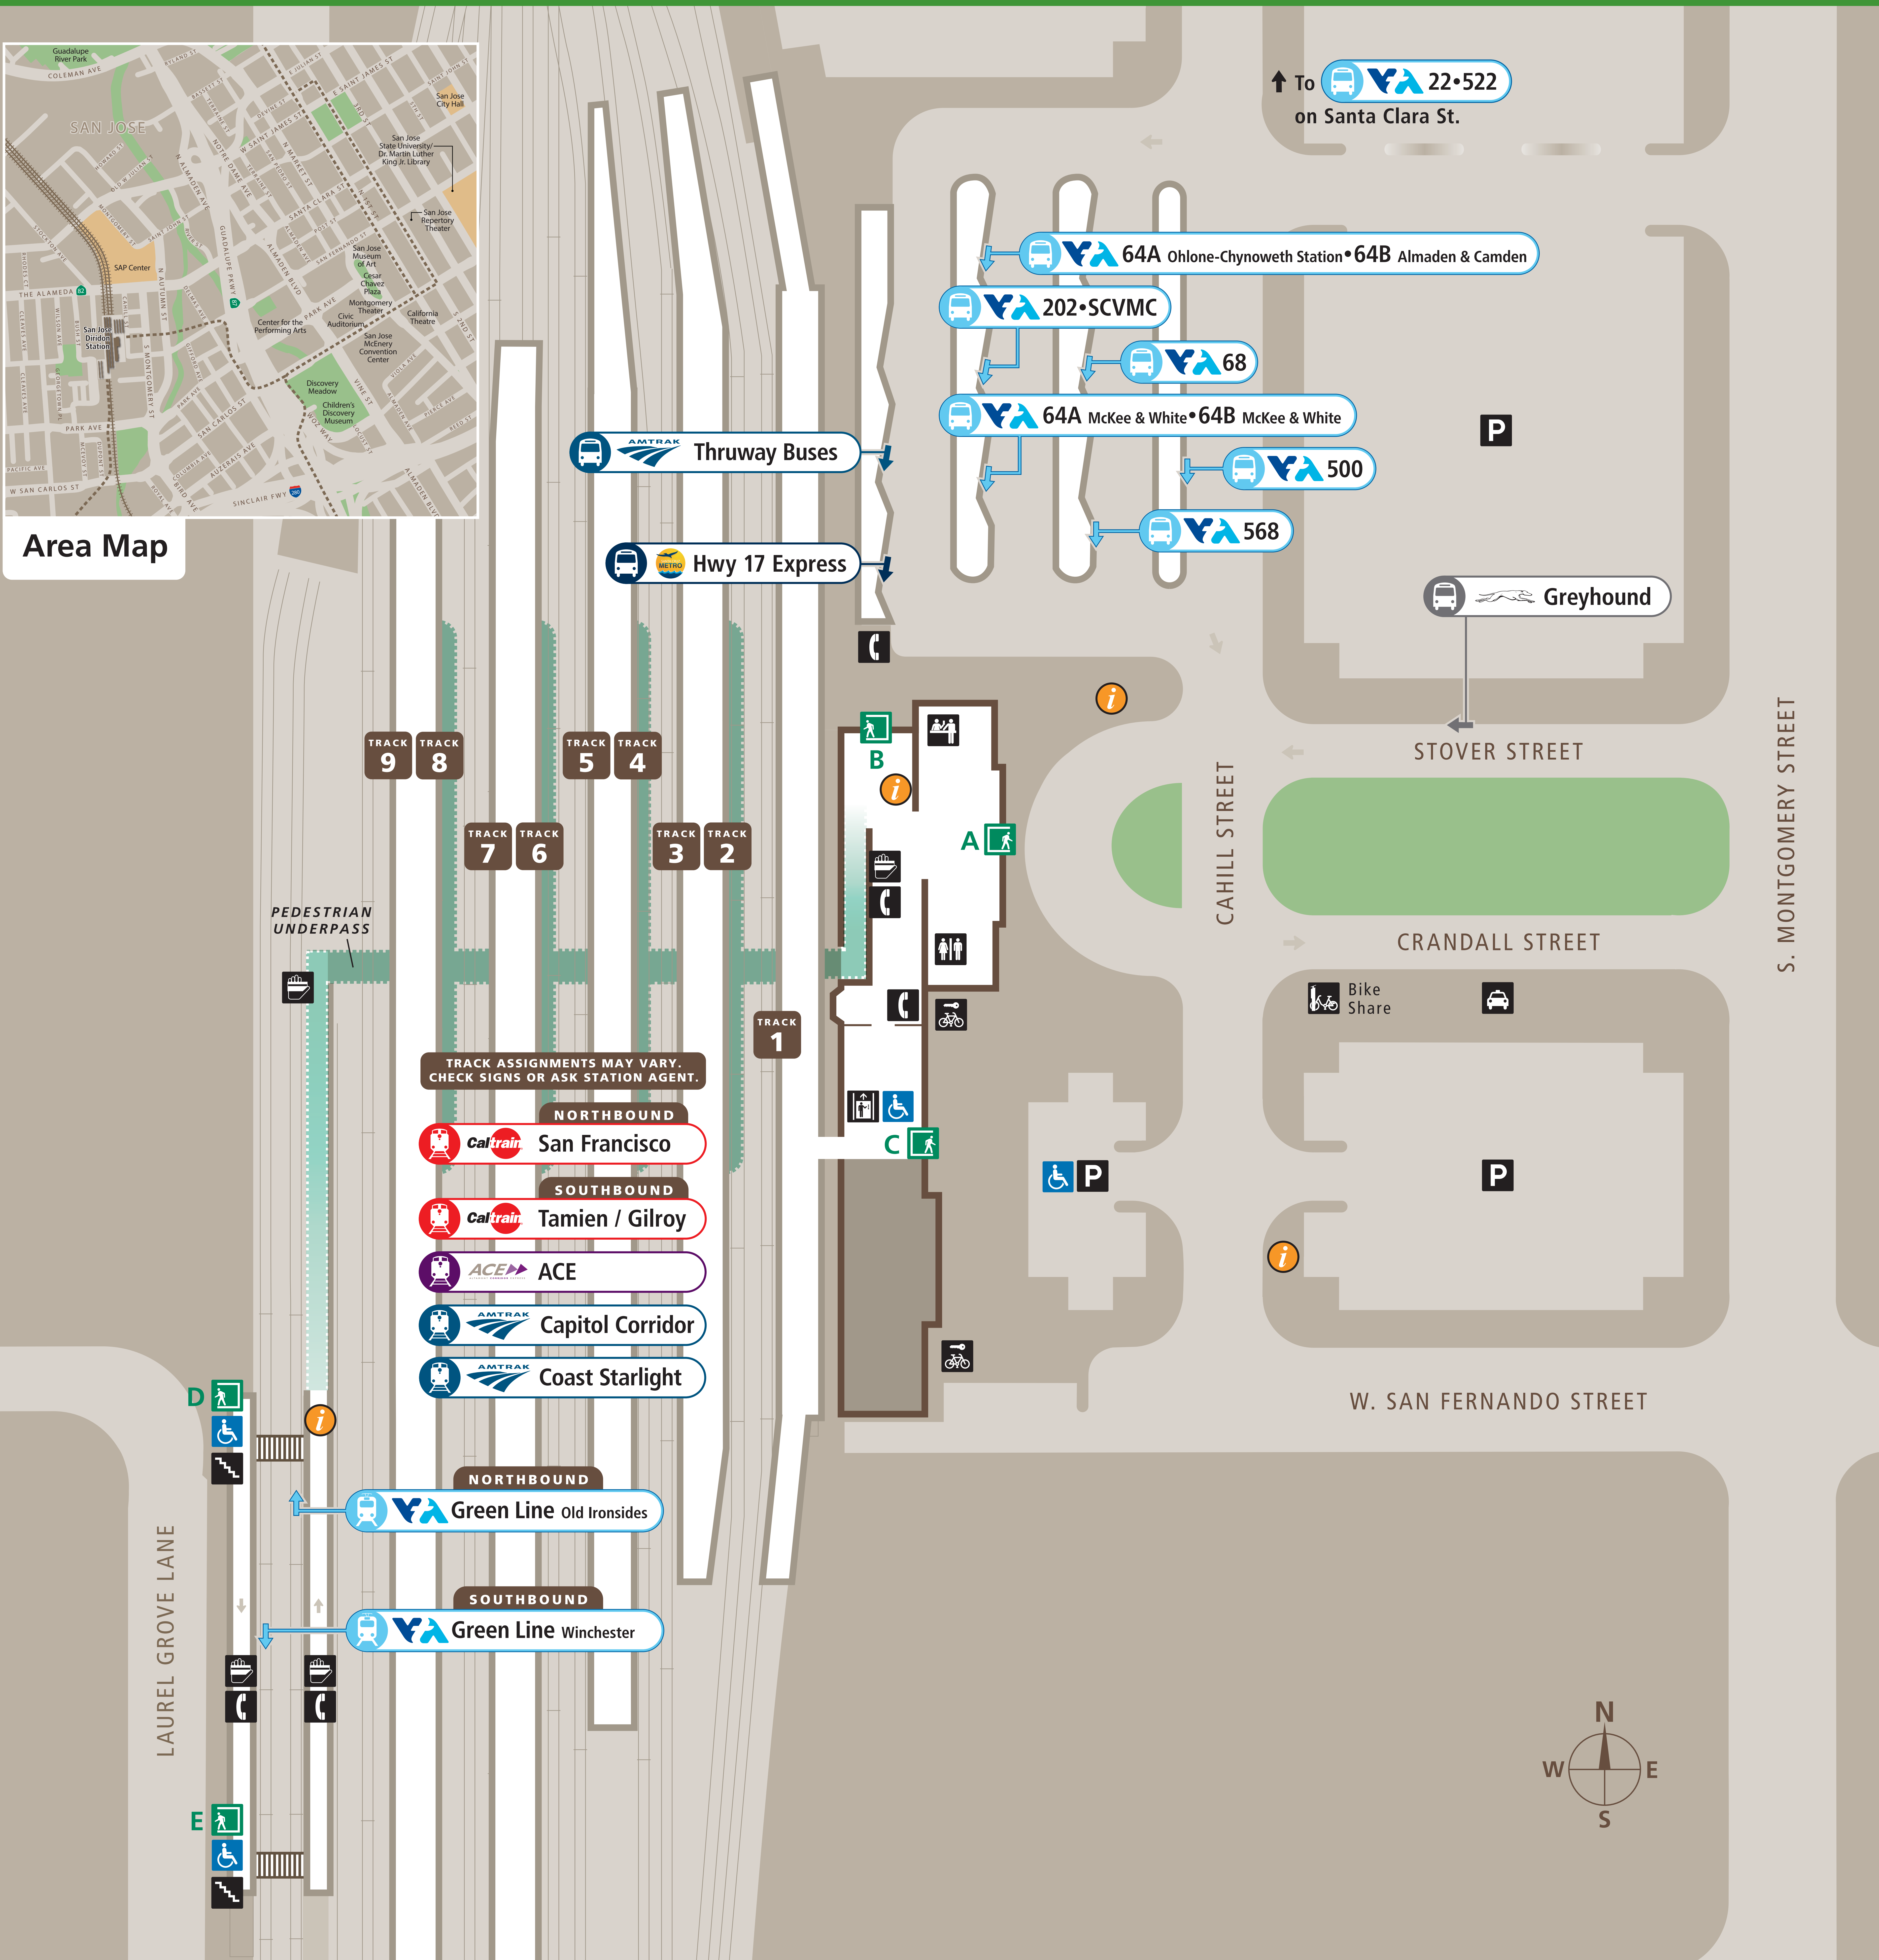

Transit Information

San Jose Diridon Transit Center

San Jose

Map Key

- You Are Here
- Transit Information
- Transit Stop
- Exit
- Wheelchair Accessible
- Bike Lockers
- Bike Share
- Elevator
- Parking
- Restrooms
- Stairs
- Taxi
- Telephone
- Ticket Agent
- Ticket Vending Machine
- VTA bus
- VTA light rail
- Caltrain
- Amtrak rail
- Amtrak bus
- Santa Cruz Metro
- ACE

Call 511 | 511.org