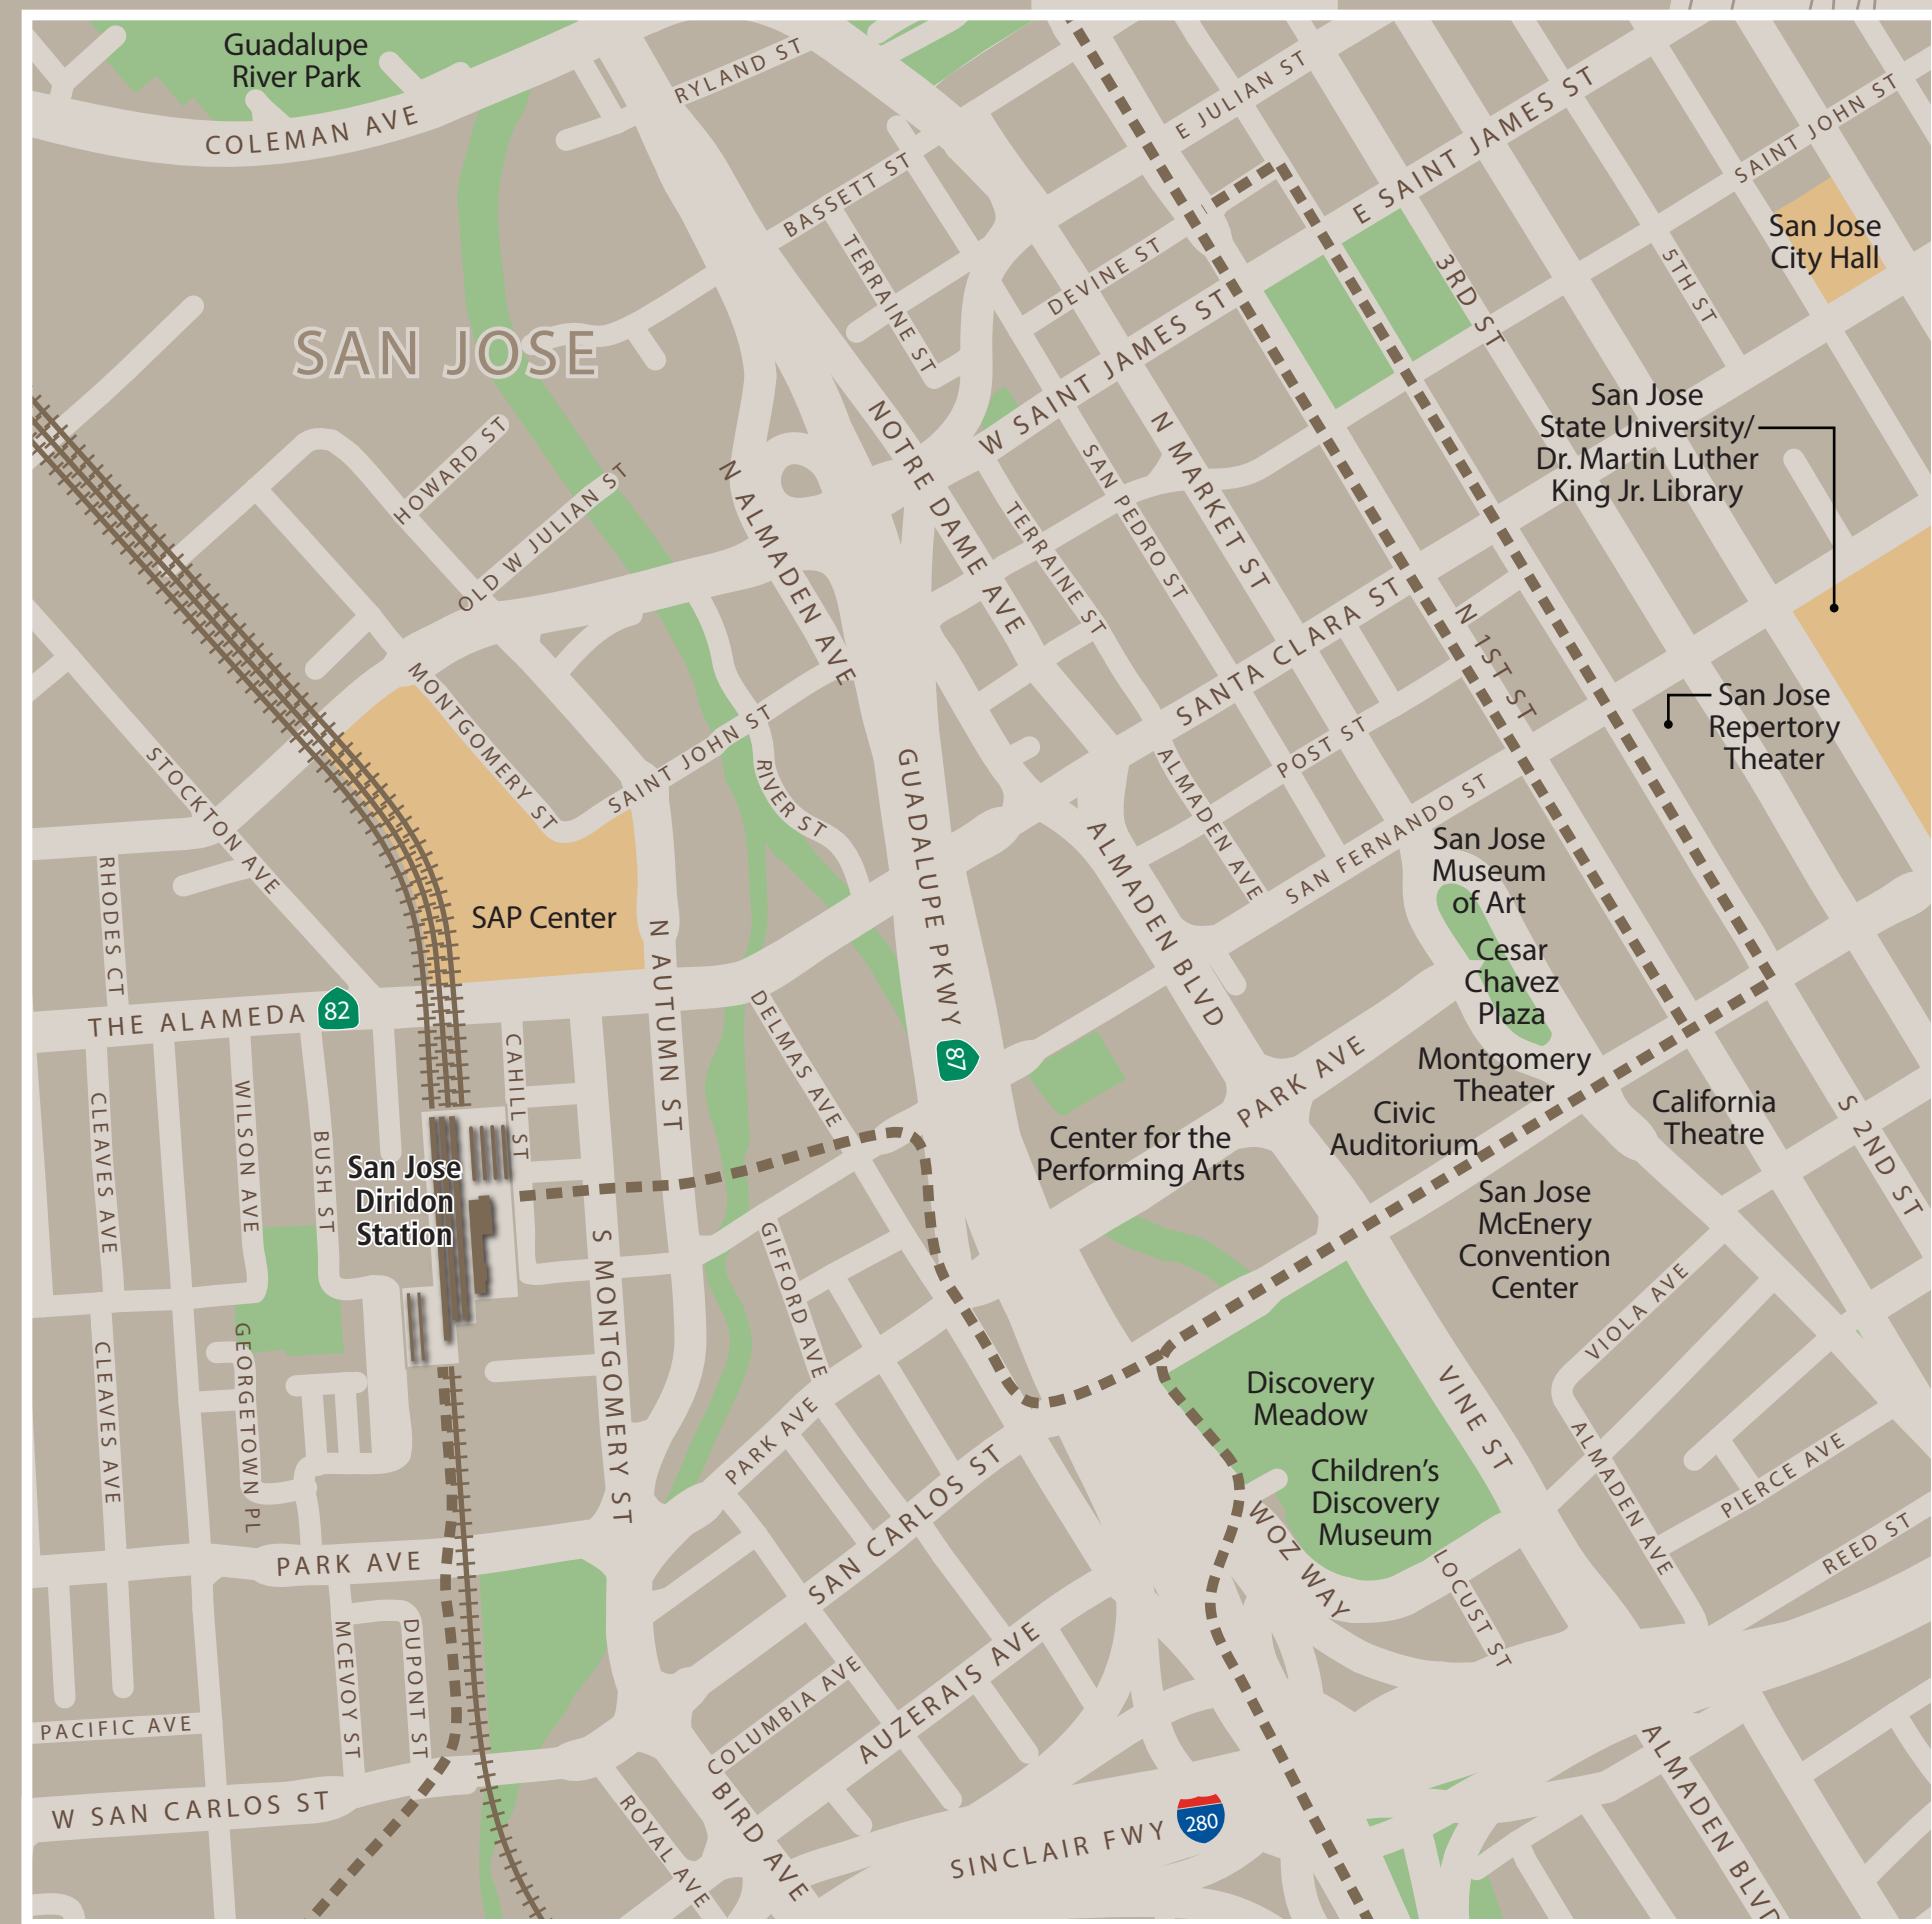

Station Map

Mapa de la estación

車站地圖

Area Map