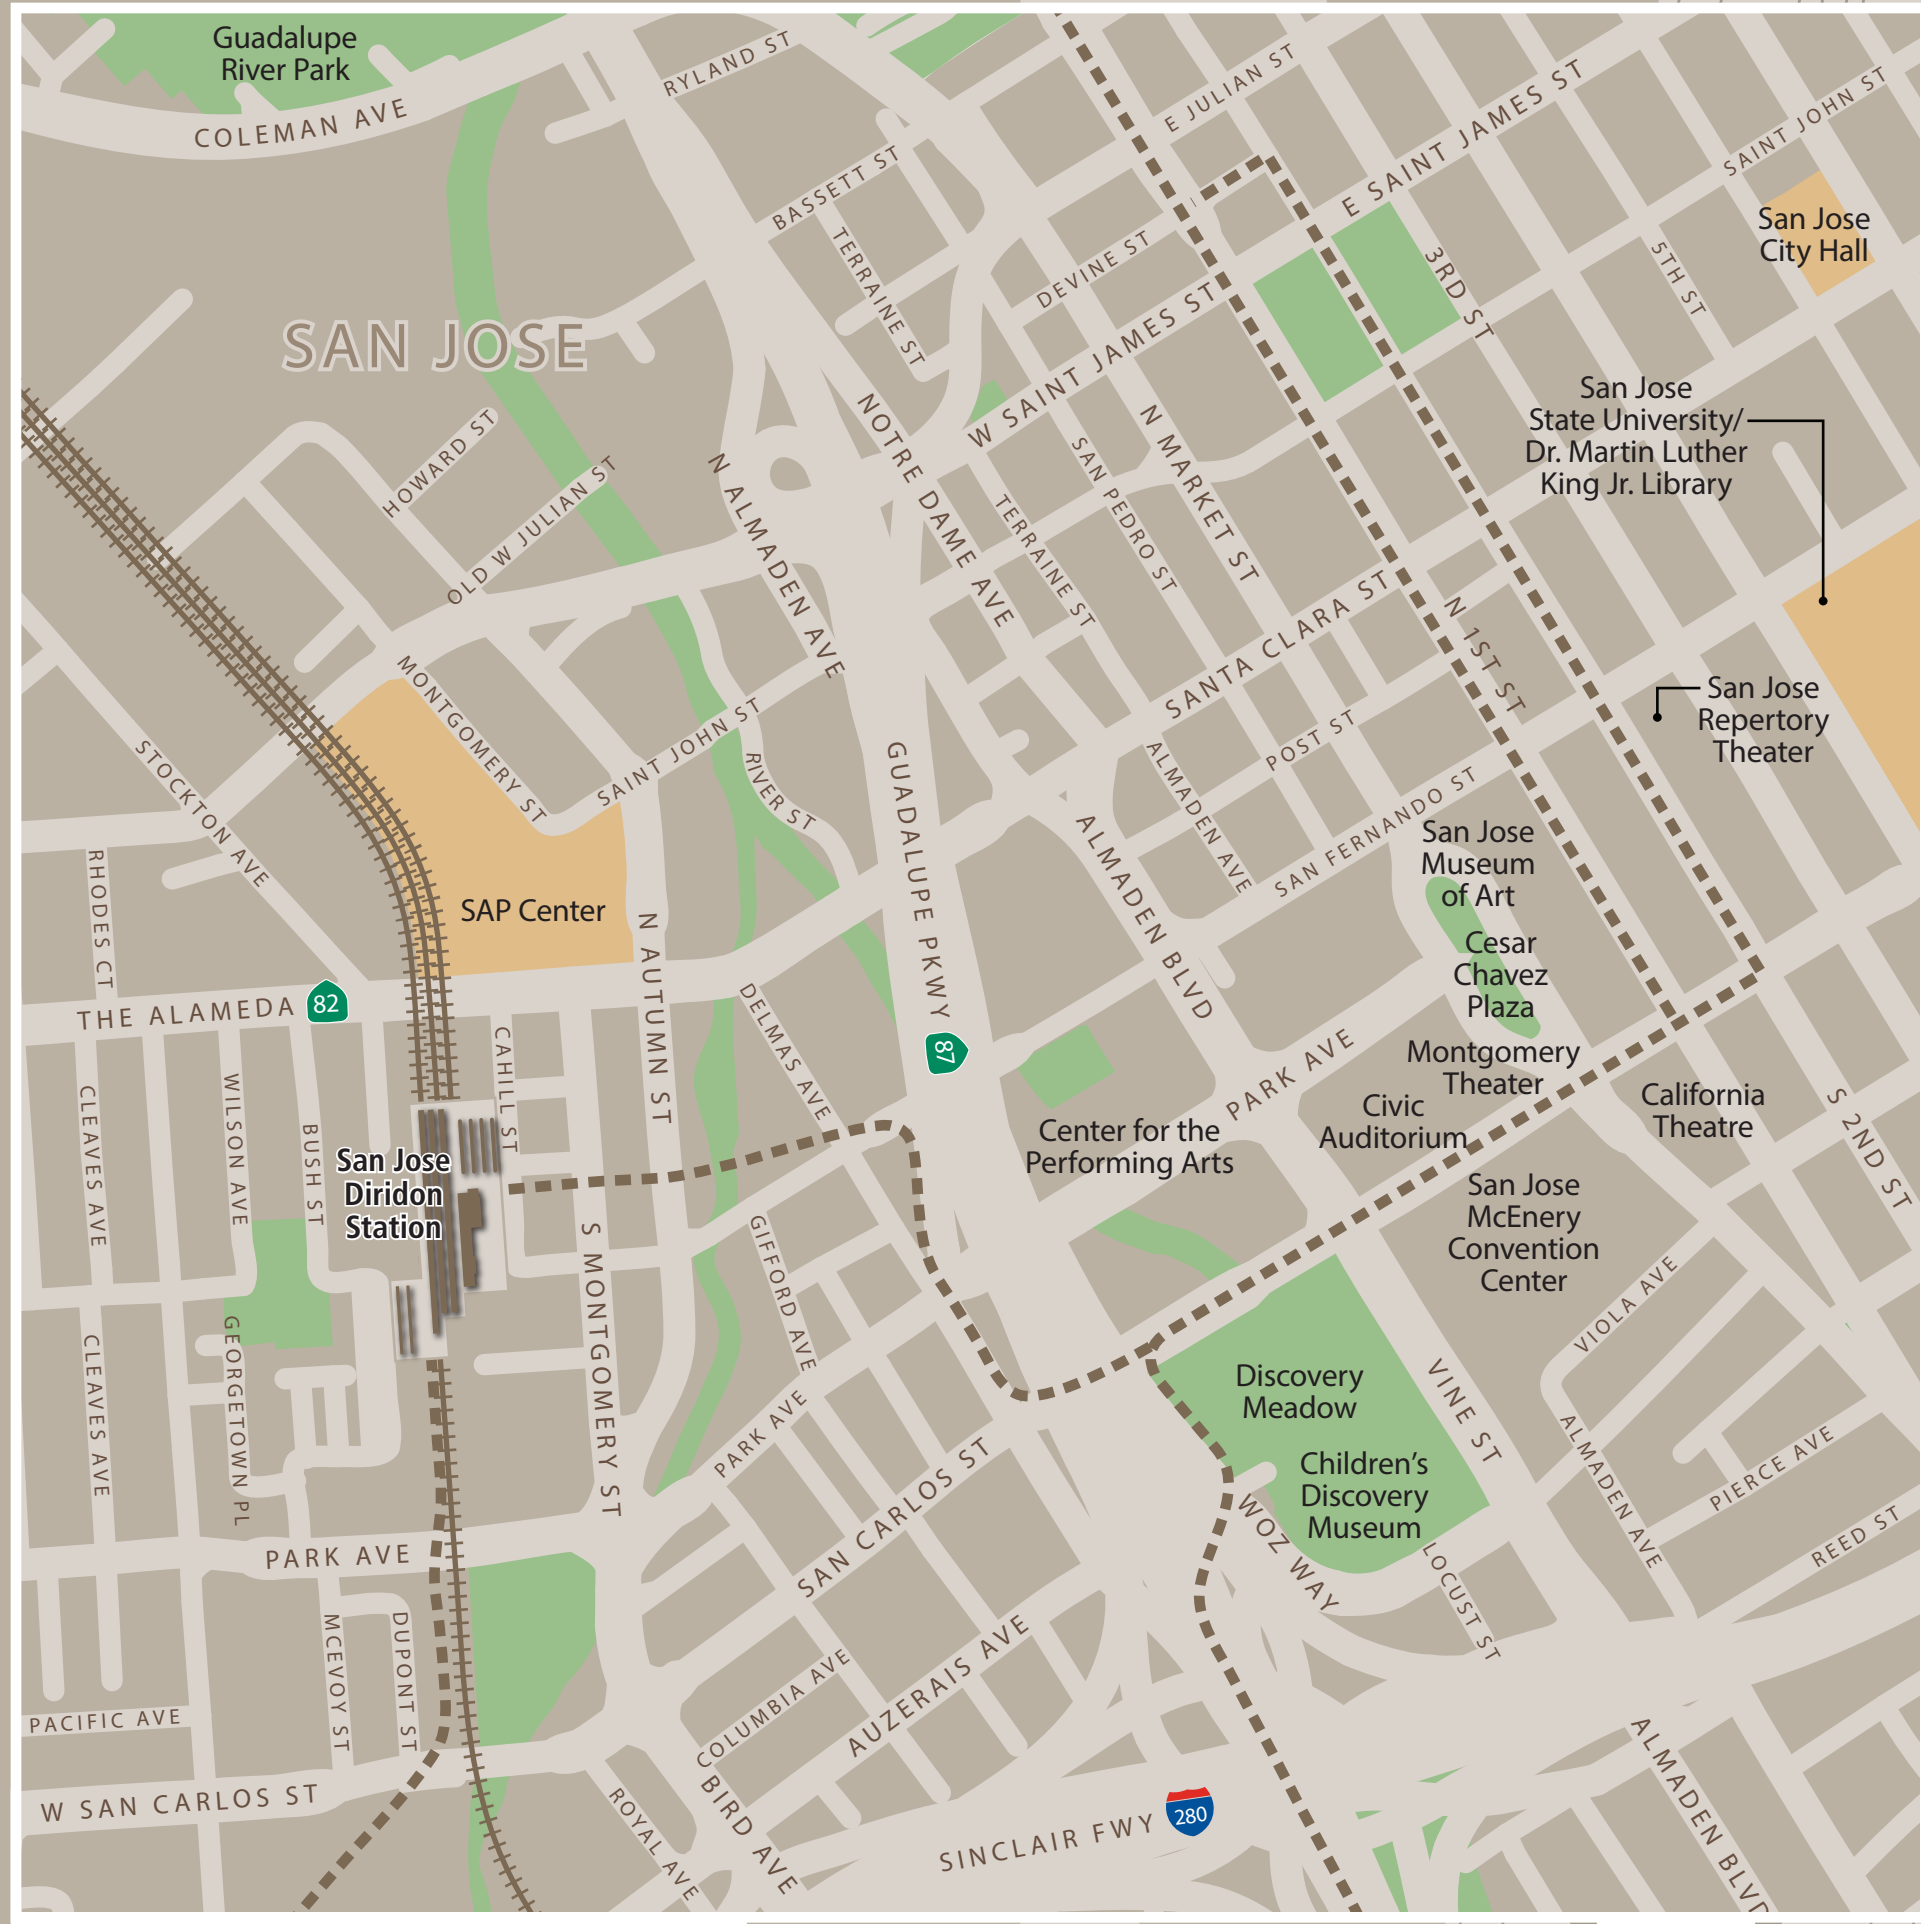

Station Map

Mapa de la estación

車站地圖

Area Map