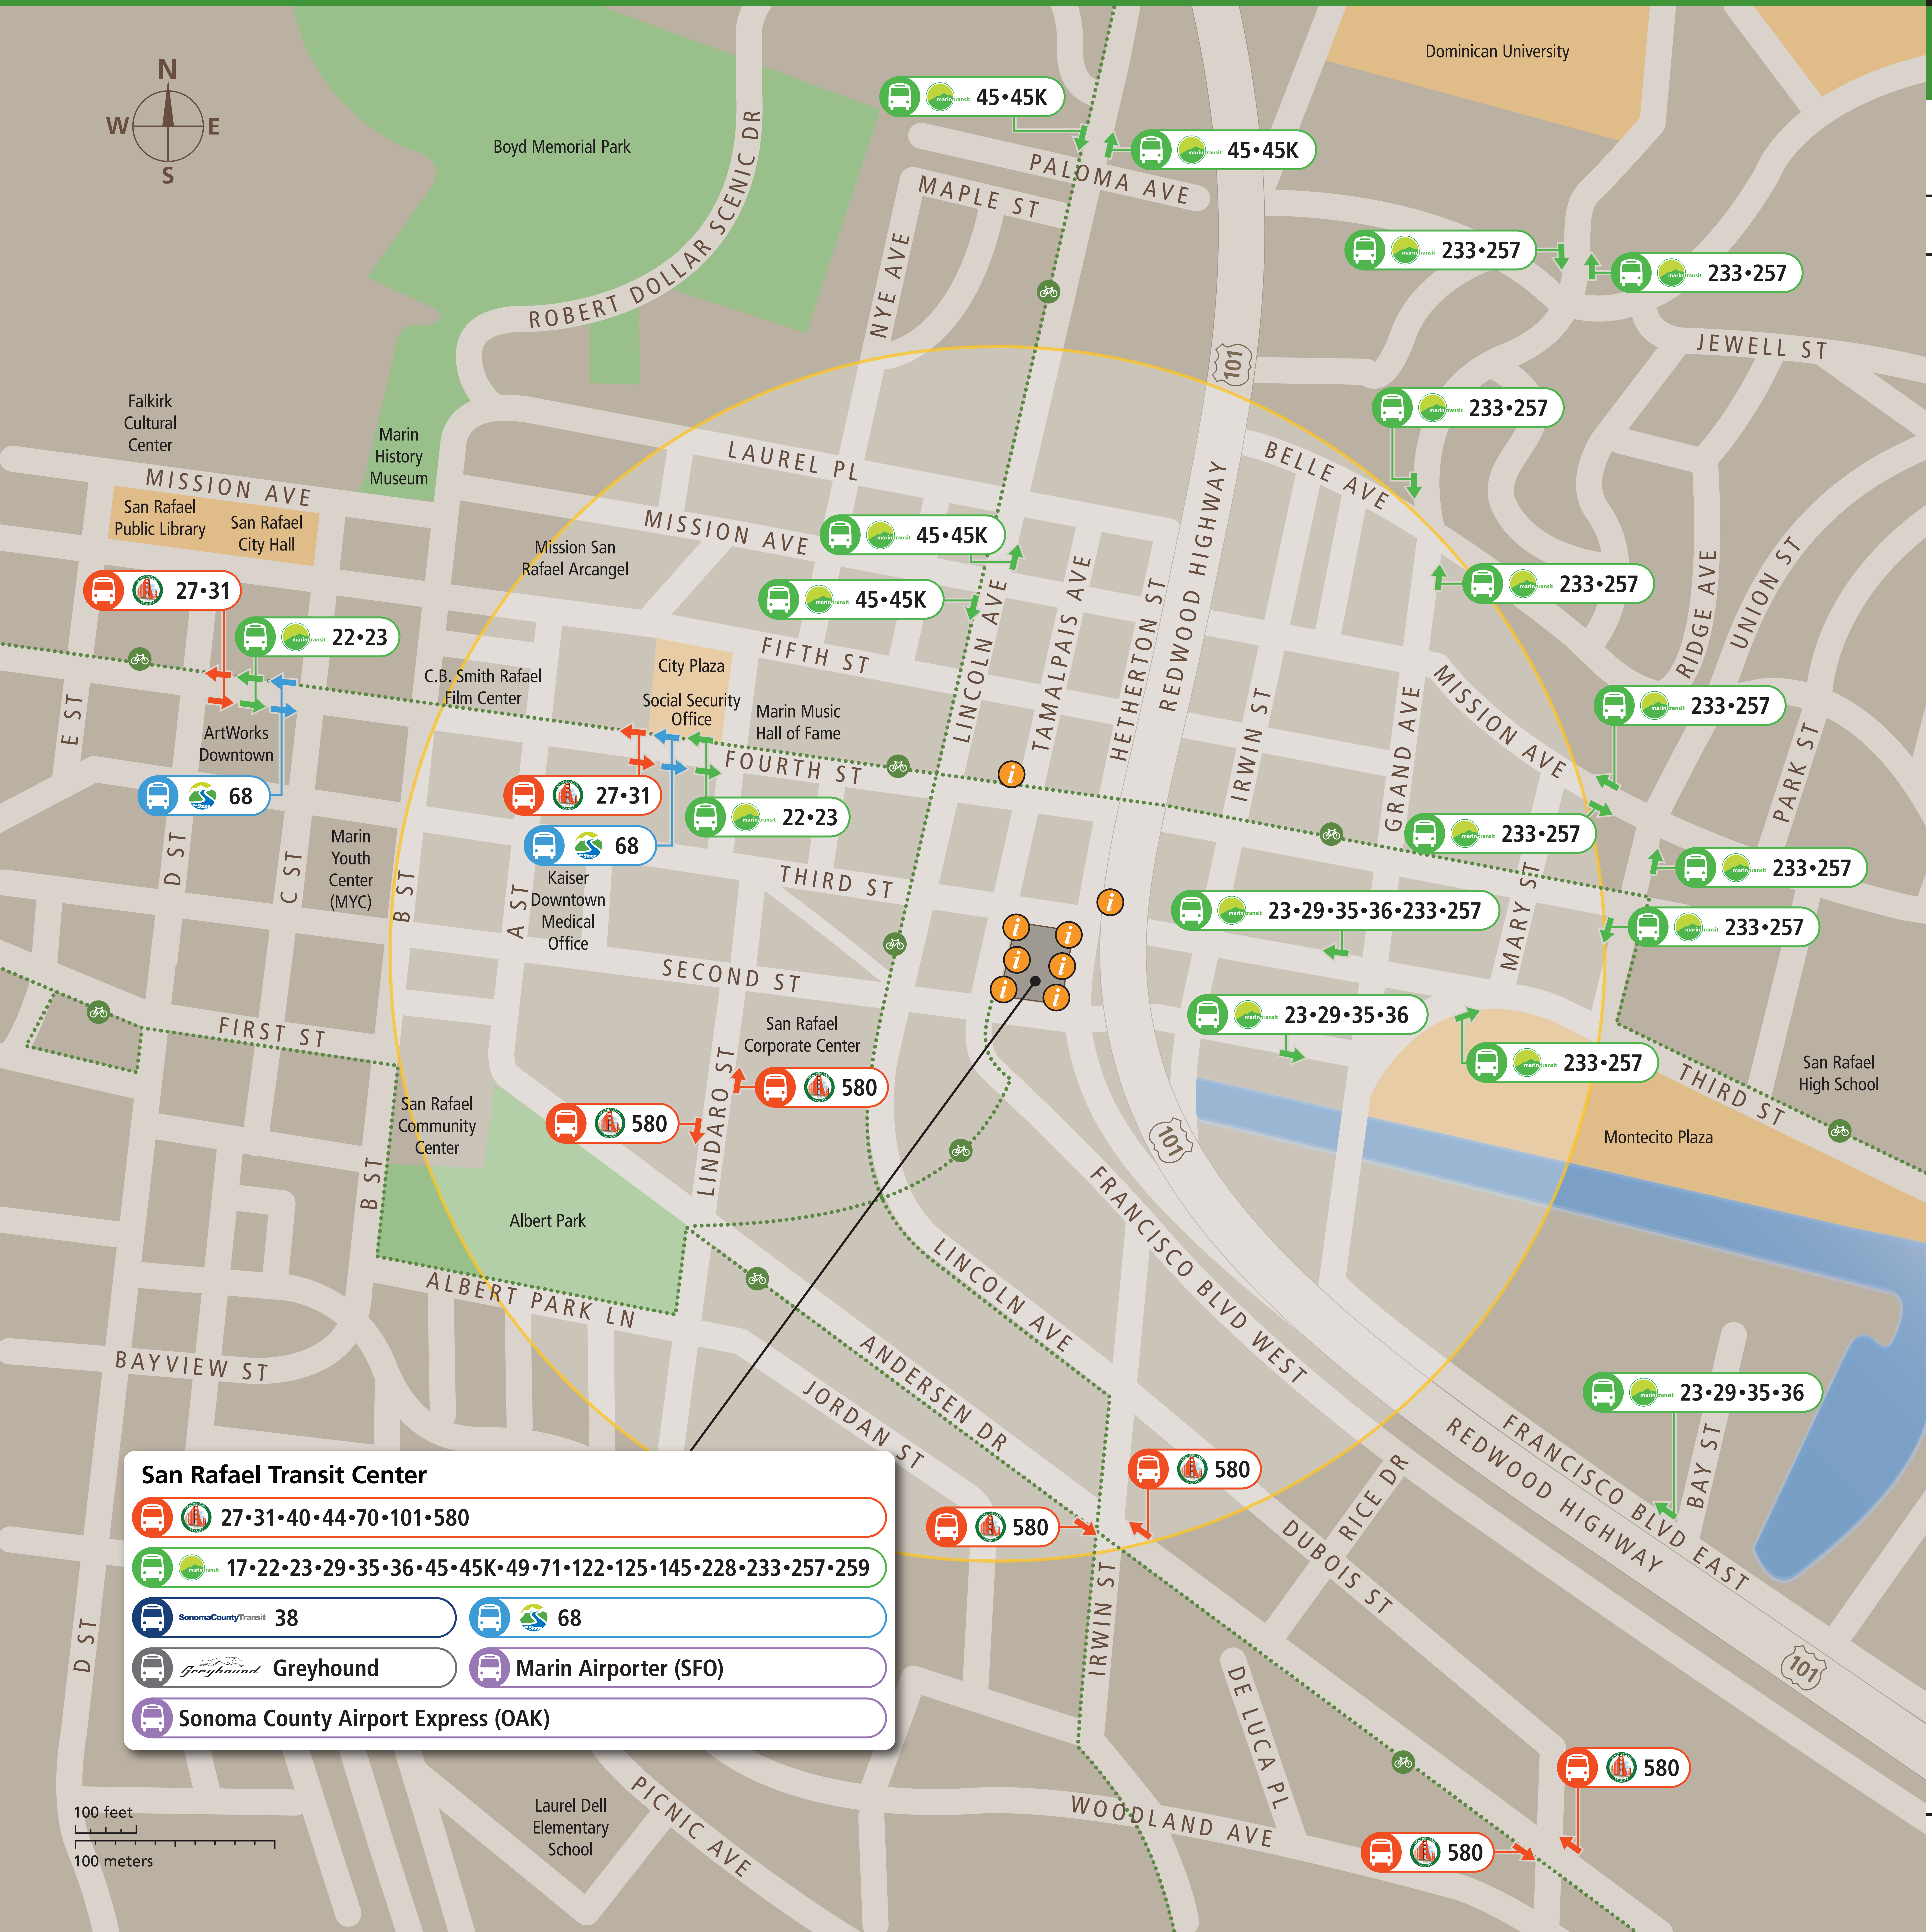

San Rafael

Map Key

- You Are Here
  Usted esta aquí
- 1000-Foot (305m) Radius
  (5 minute walk)
  1000-pies (305m) radio (5 minutos a pie)
- Bus
  Autobús
- San Rafael Transit Center
  Centro de Tránsito de San Rafael
- Bus Stop
  Parada de autobús
- Transit Information
  Información de tránsito
- Bike Route
  Ruta en bicicleta

Transit Lines

- Golden Gate Transit Buses

Basic Bus Routes		
FROM	TO	
40	San Rafael	El Cerrito del Norte BART
70	Novato	San Francisco
101	Santa Rosa	San Francisco

Commuter Routes		
FROM	TO	
27	San Anselmo	San Francisco
31	San Rafael	Larkspur Ferry Terminal
44	Lucas Valley	San Francisco
580	San Rafael	Emeryville

- Marin Transit

Motor Coach		
FROM	TO	
17	San Rafael	Sausalito
22	San Rafael	Marin City
23	San Rafael	Fairfax/Manor
29	San Rafael	Fairfax/Manor
35	San Rafael	Canal
36	Marin City	Canal
45	San Rafael	Northgate
45K	San Rafael	Kaiser Hospital
49	San Rafael	Novato
71	Marin City	Novato
122	San Rafael	College of Marin
125	San Rafael	Lagunitas
145	San Rafael	Terra Linda
228	San Rafael	Fairfax/Manor
233	San Rafael	Santa Venetia
257	San Rafael	Ignacio
259	San Rafael	Novato

- Sonoma County Transit (SCT)

Intercity Service		
FROM	TO	
38	San Rafael	Sonoma Valley

- West Marin Stagecoach

Motor Coach		
FROM	TO	
68	San Rafael	Inverness

Free Bay Area Transit Information
Dial 5-1-1 or visit 511.org

Sponsored by the Metropolitan Transportation Commission. Contact us at (510) 817-5900 or signcomments@mtc.ca.gov.

Revised January 10, 2016

San Rafael Transit Center

27•31•40•44•70•101•580

17•22•23•29•35•36•45•45K•49•71•122•125•145•228•233•257•259

38 68

Greyhound Marin Airporter (SFO)

Sonoma County Airport Express (OAK)