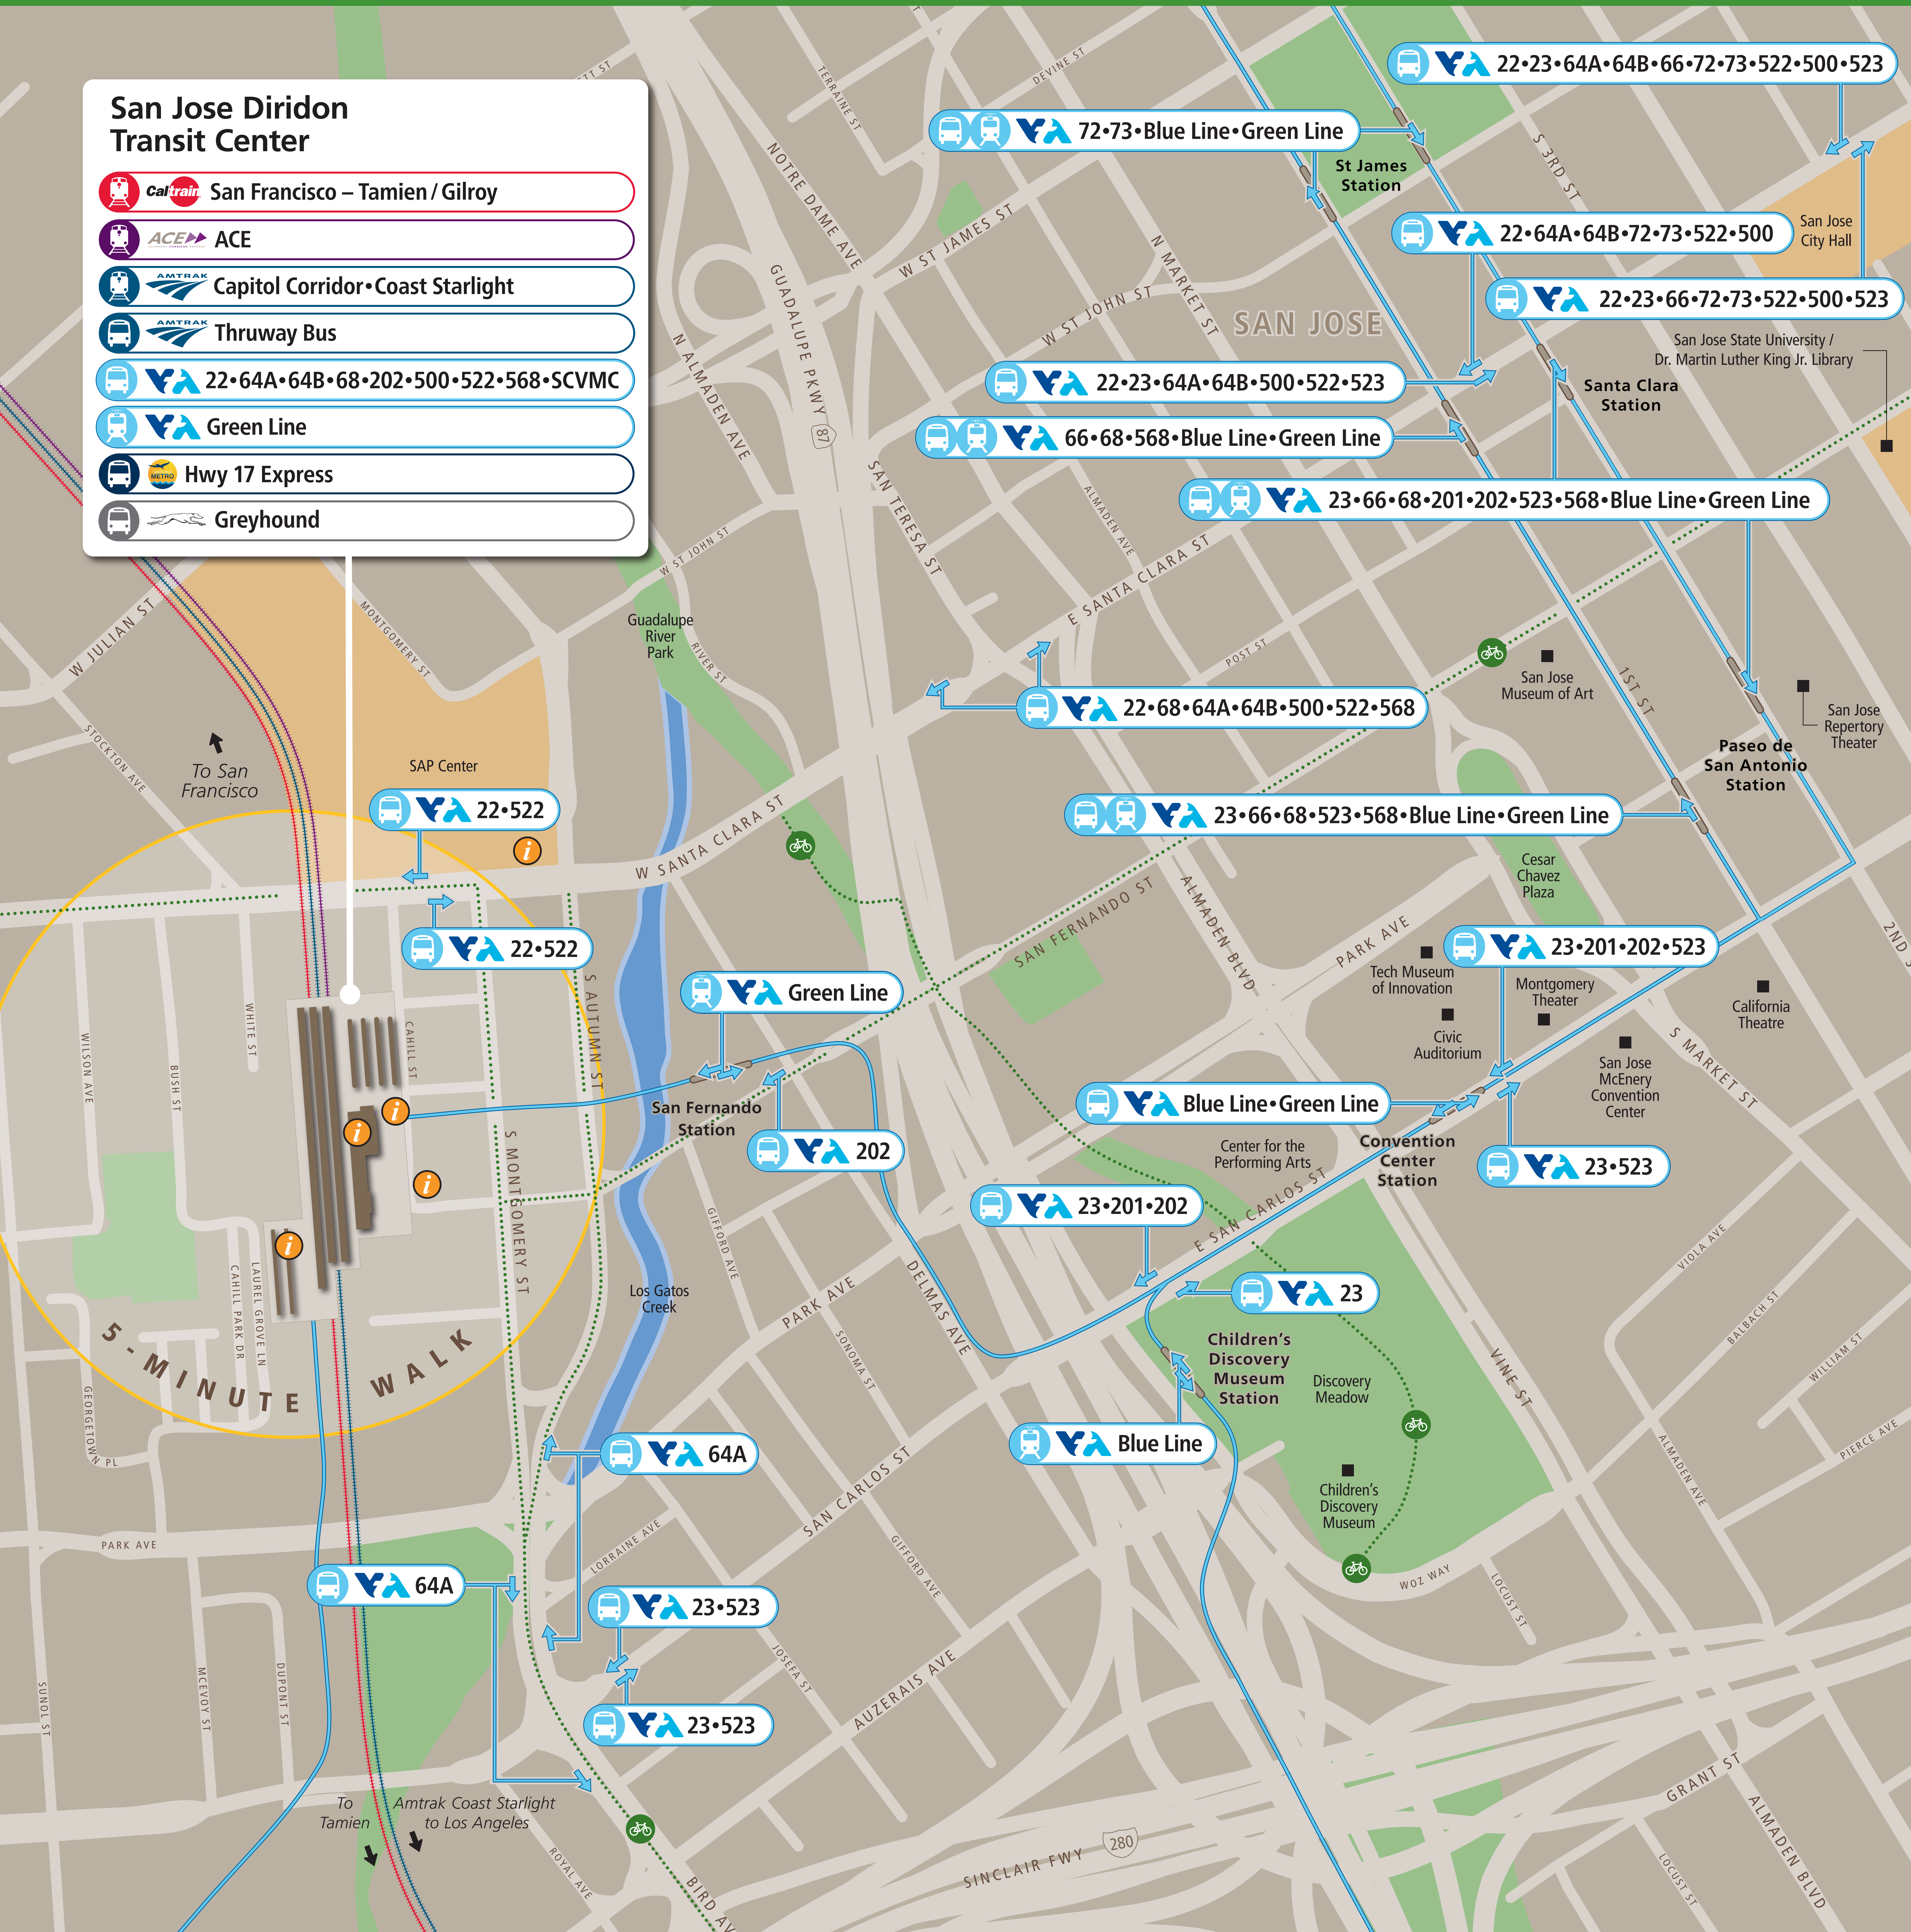

Transit Stops

Paradas del tránsito

公車站地圖

San Jose Diridon Transit Center

- **Caltrain** San Francisco – Tamien / Gilroy
- **ACE**
- **Amtrak** Capitol Corridor • Coast Starlight
- **Thruway Bus**
- **VTA** 22•64A•64B•68•202•500•522•568•SCVMC
- **VTA Green Line**
- **Hwy 17 Express**
- **Greyhound**

Transit Information

San Jose Diridon Transit Center

San Jose

Map Key

- You Are Here
- Transit Information
- 5-Minute Walk Radius (1/4 mile)
- Transit Stop
- Intercity and Commuter Rail
- Light rail
- Bus
- Caltrain
- ACE
- Amtrak
- VTA Light Rail
- Bicycle Route

Transit Lines

San Jose Diridon Transit Center:

Santa Clara Valley Transportation Authority (VTA)

Regular Bus Service

- 22 Eastridge Transit Center
- 22 Palo Alto Transit Center
- 64A McKee & White
- 64A Ohlone/Chynoweth Station
- 64B McKee & White
- 64B Almaden & Camden
- 68 Gilroy Transit Center
- SCVMC Santa Clara Valley Medical Center

Rapid Bus Service

- 500 Berryessa BART
- 522 Eastridge Transit Center
- 522 Palo Alto Transit Center
- 568 Gilroy Transit Center

Light Rail

- Green Old Ironsides
- Green Winchester

Late Night Service

- 202 Winchester

Other Nearby Lines:

Santa Clara Valley Transportation Authority (VTA)

Regular Bus Service

- 23 Alum Rock Transit Center
- 23 De Anza College Transit Center
- 66 Milpitas & Dixon
- 66 Kaiser San Jose
- 72 Senter & Monterey
- 73 Senter & Monterey

Rapid Bus Service

Light Rail

- Blue Baypointe
- Blue Santa Teresa

Late Night Service

- 201 Santa Teresa

Call 511 | 511.org