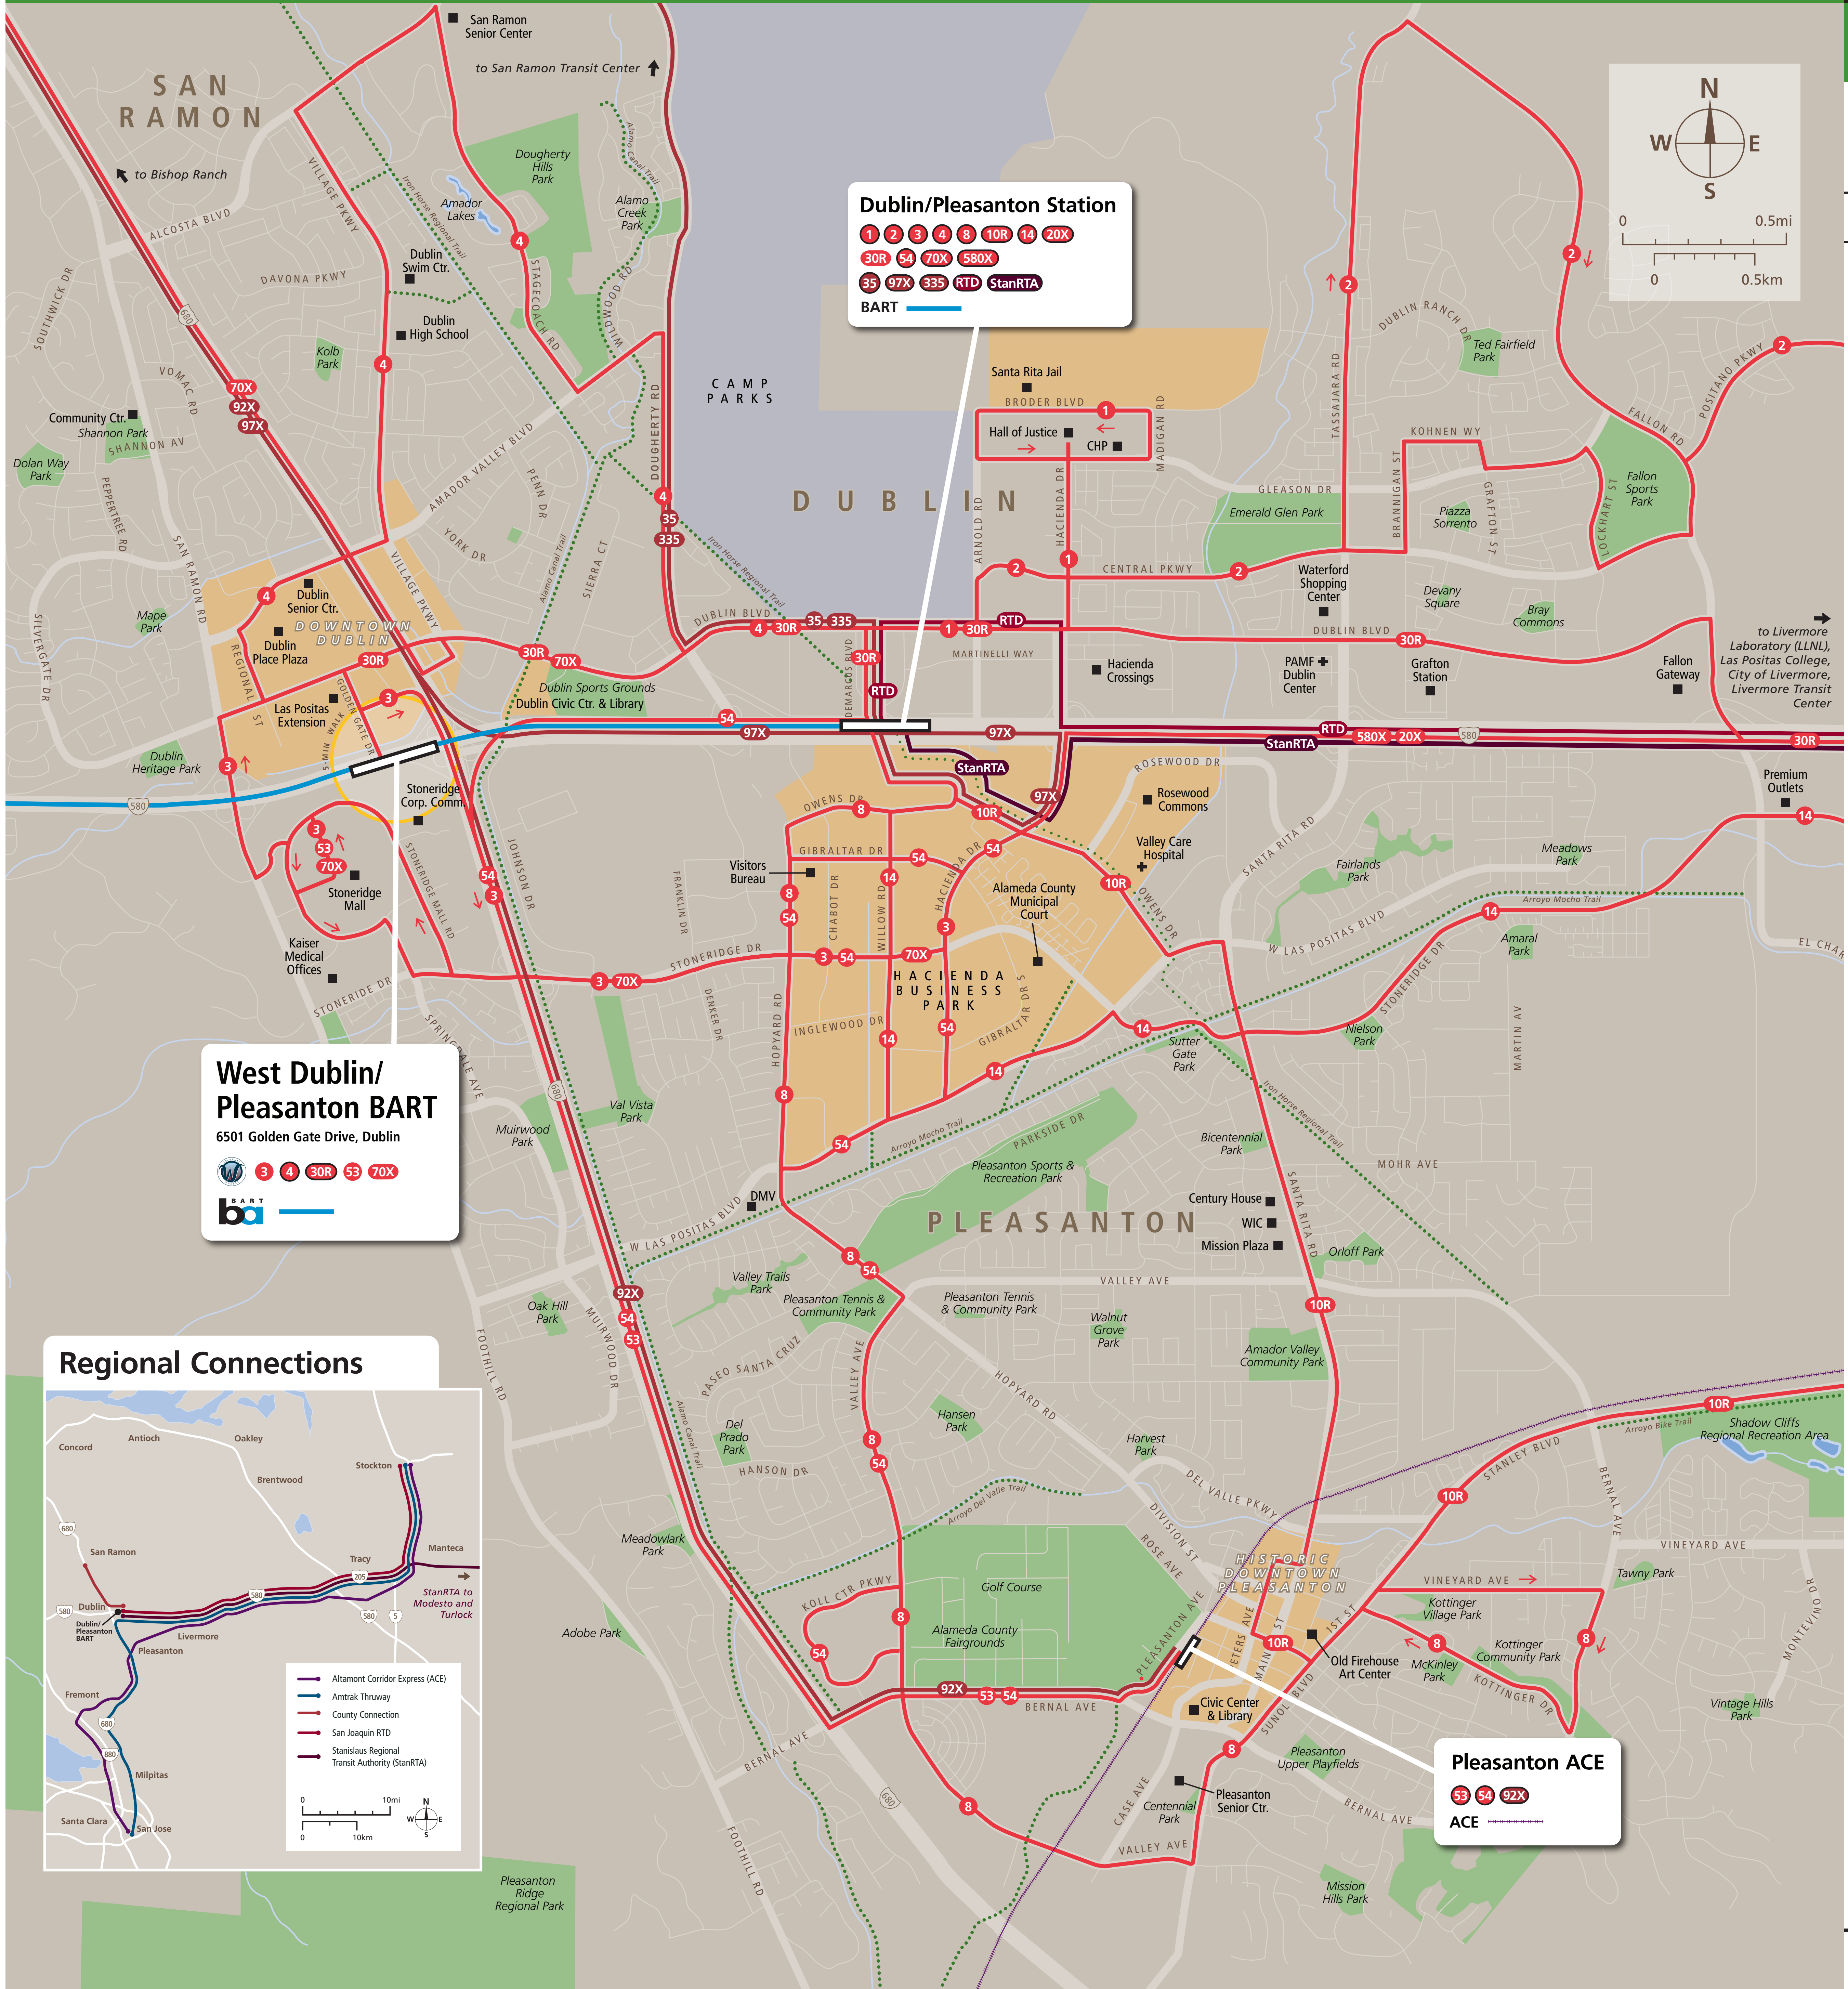

Transit Routes

Rutas del tránsito 公車路線圖

Transit Information

West Dublin/Pleasanton Station

Dublin

Map Key

- You Are Here
- 5-Minute Walk 1000ft/305m Radius
- BART
- ACE
- County Connection
- San Joaquin RTD
- Stanislaus Regional Transit Authority
- Wheels
- Route Terminus
- Shared Use Bicycle & Pedestrian Path or Trail
- On-Street Bicycle Connection (Future Trail)