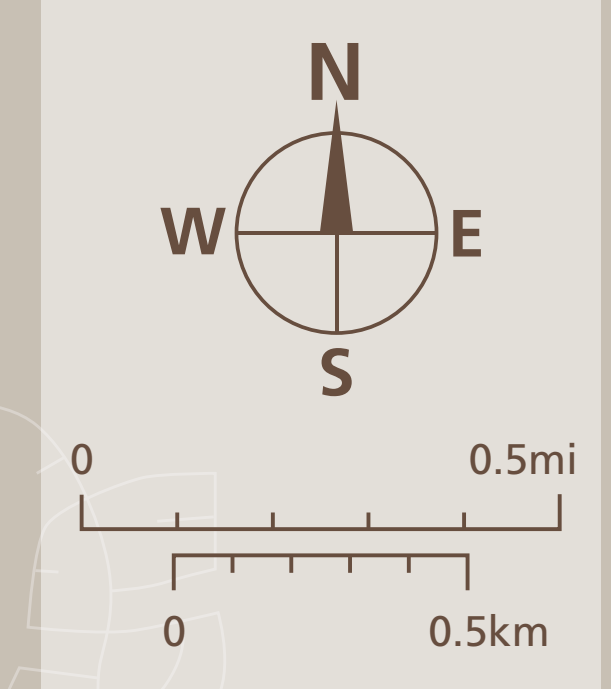

Transit Routes

Rutas del tránsito 公車路線圖

Transit Information

West Dublin/Pleasanton Station

Dublin

Map Key

- You Are Here
- 5-Minute Walk 1000ft/305m Radius
- BART
- ACE
- County Connection
- San Joaquin RTD
- Stanislaus Regional Transit Authority
- Wheels
- Route Terminus
- Shared Use Bicycle & Pedestrian Path or Trail
- On-Street Bicycle Connection (Future Trail)

Dublin/Pleasanton Station

BART

West Dublin/Pleasanton BART

6501 Golden Gate Drive, Dublin

BART

Pleasanton ACE

ACE

Regional Connections

Call 511 | 511.org