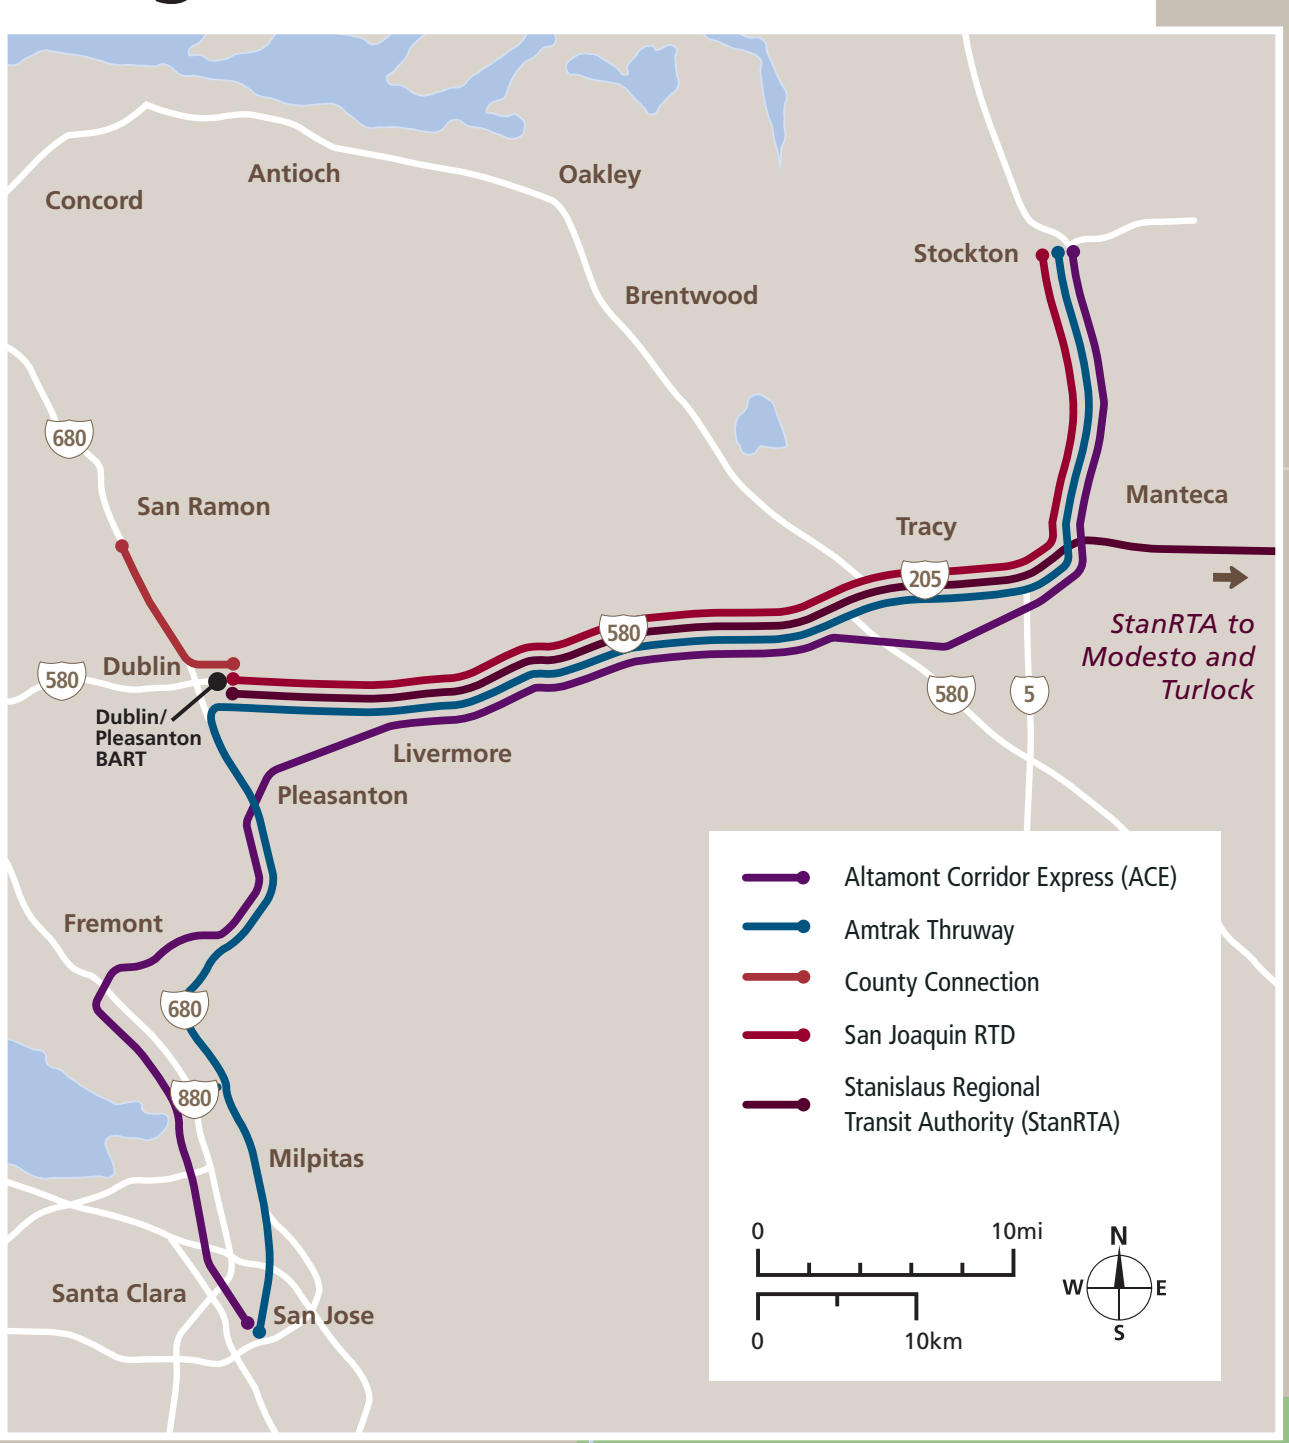

Transit Routes

Rutas del tránsito 公車路線圖

Transit Information

West Dublin/Pleasanton Station

Dublin

Map Key

- You Are Here
- 5-Minute Walk 1000ft/305m Radius
- BART
- ACE
- County Connection
- San Joaquin RTD
- Stanislaus Regional Transit Authority
- Wheels
- Route Terminus
- Shared Use Bicycle & Pedestrian Path or Trail
- On-Street Bicycle Connection (Future Trail)

Dublin/Pleasanton Station

BART

West Dublin/Pleasanton BART

6501 Golden Gate Drive, Dublin

BART

Pleasanton ACE

ACE

Regional Connections

Call 511 | 511.org