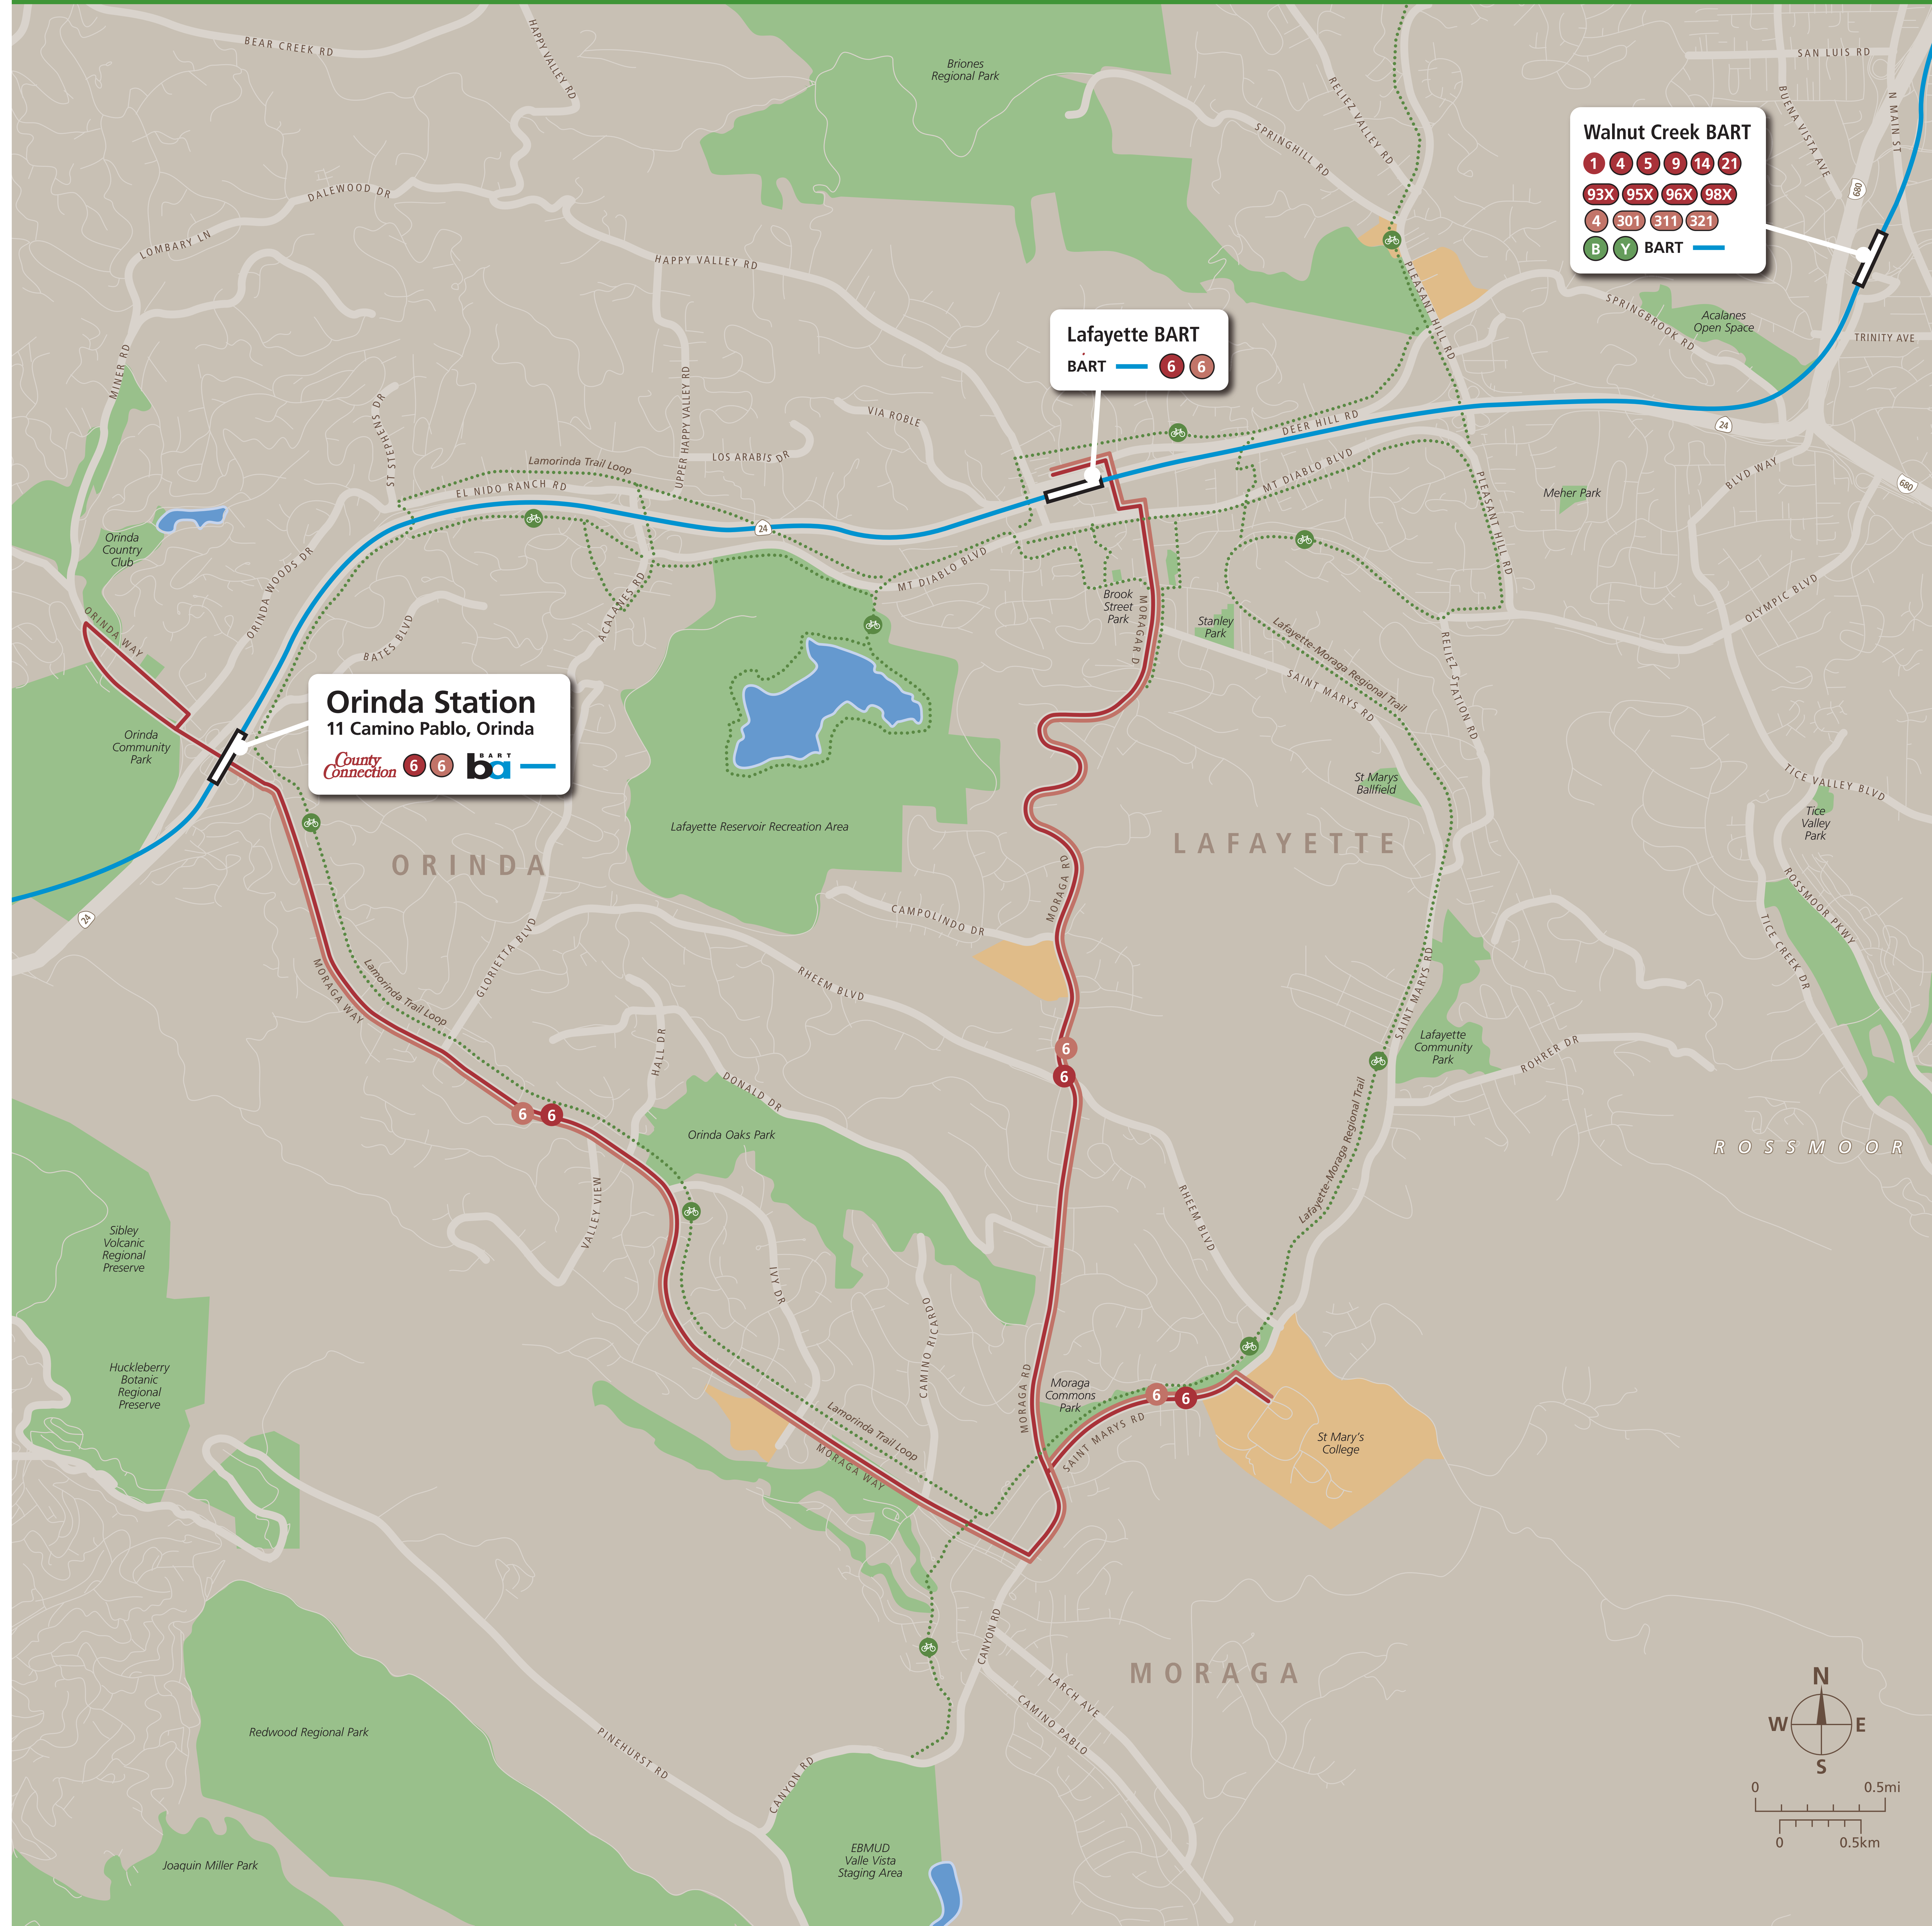

Transit Routes

Rutas del tránsito

公車路線圖

Transit Information

Orinda Station

Orinda

Map Key

- You Are Here
- BART
- County Connection
  Weekday Service
- County Connection
  Weekend Service
- SolanoExpress
- Route Terminus
- Bike Routes

This map does not show all commuter, express, special event, or all-night routes. Service may vary with time of day or day of week. Service changes may have occurred since printing. Please consult transit agency schedule or contact 511 for more information.

Orinda Station
11 Camino Pablo, Orinda

County Connection

Lafayette BART

BART

Walnut Creek BART

BART

511 SF Bay

Call 511 | 511.org