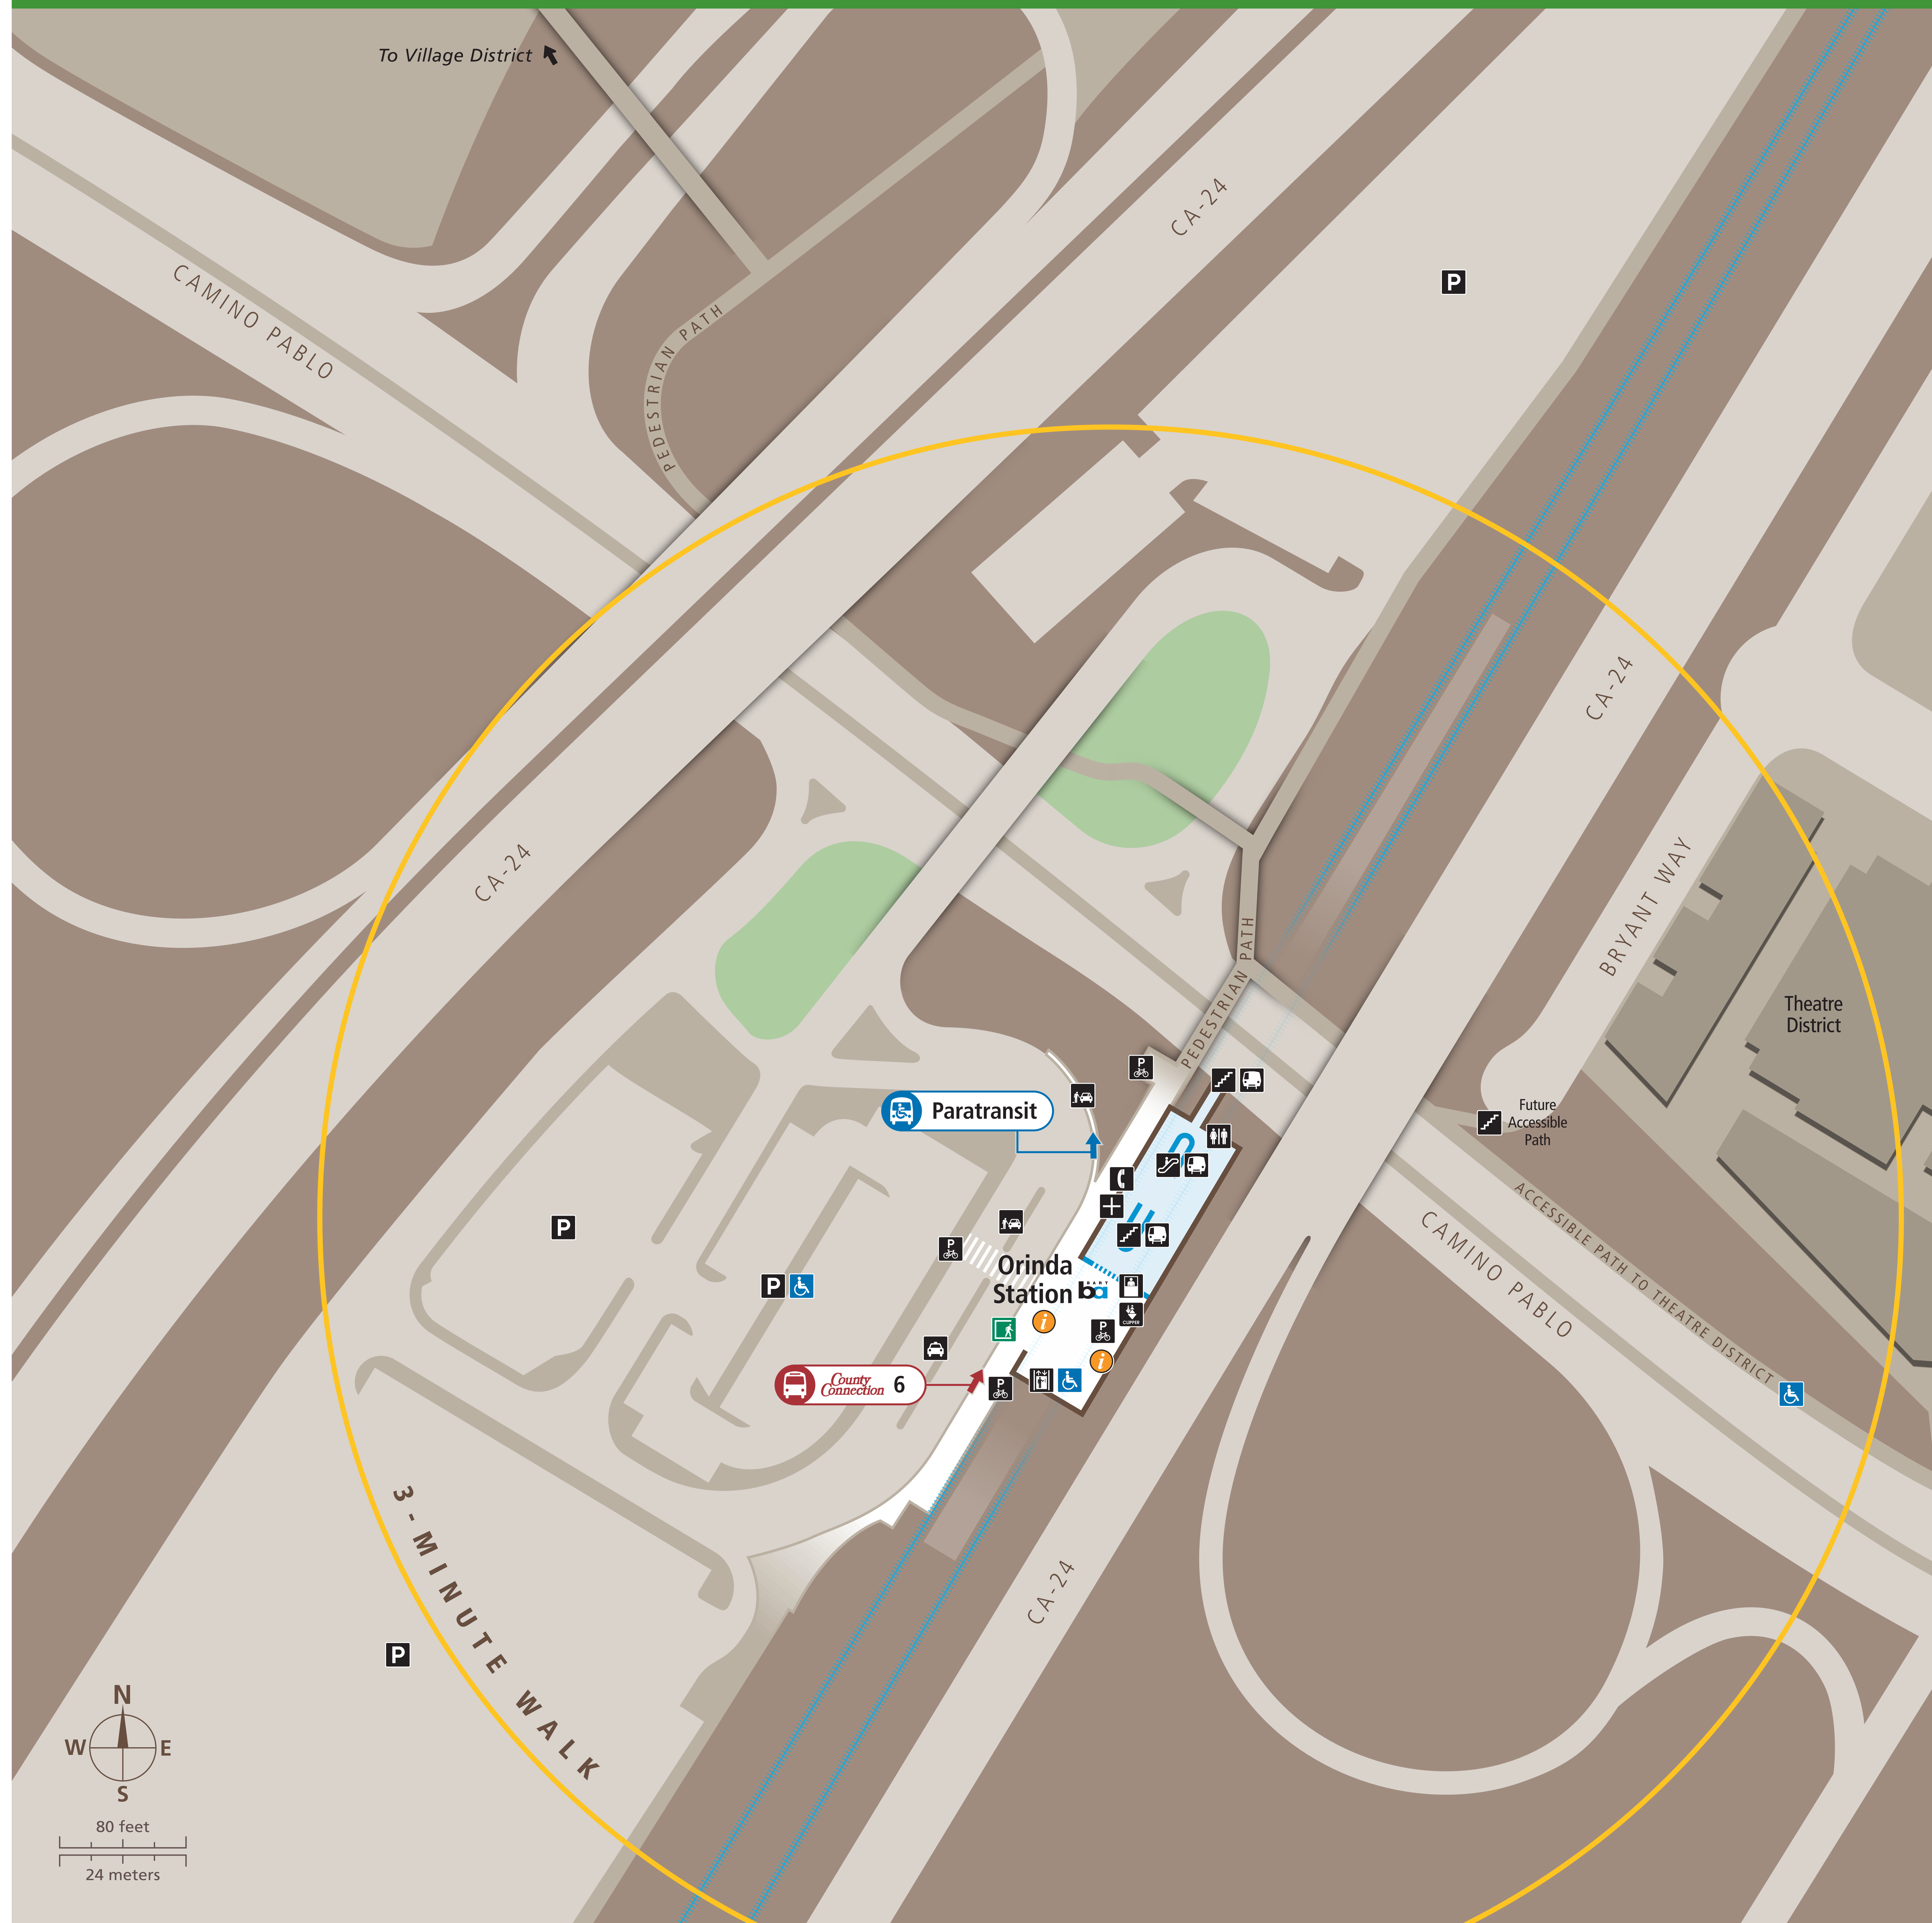

Transit Stops

Paradas del tránsito

公車站地圖

Transit Information

Orinda Station

Orinda

Map Key

- You Are Here
- 3-Minute Walk 500ft/150m Radius
- Transit Information
- Station Entrance/Exit
- BART Train
- Bus
- Transit Stop
- Cipper/BART Tickets
- Bicycle Lockers
- Elevator
- Escalator
- Parking
- Passenger Pick-up/Drop-off
- Restrooms
- Stairs
- Station Agent Booth
- Taxi Stand
- Telephones
- Wheelchair Accessible

Transit Lines

- County Connection
- **Local Bus Lines**
- 6 Lafayette/Moraga/Orinda

Call 511 | 511.org