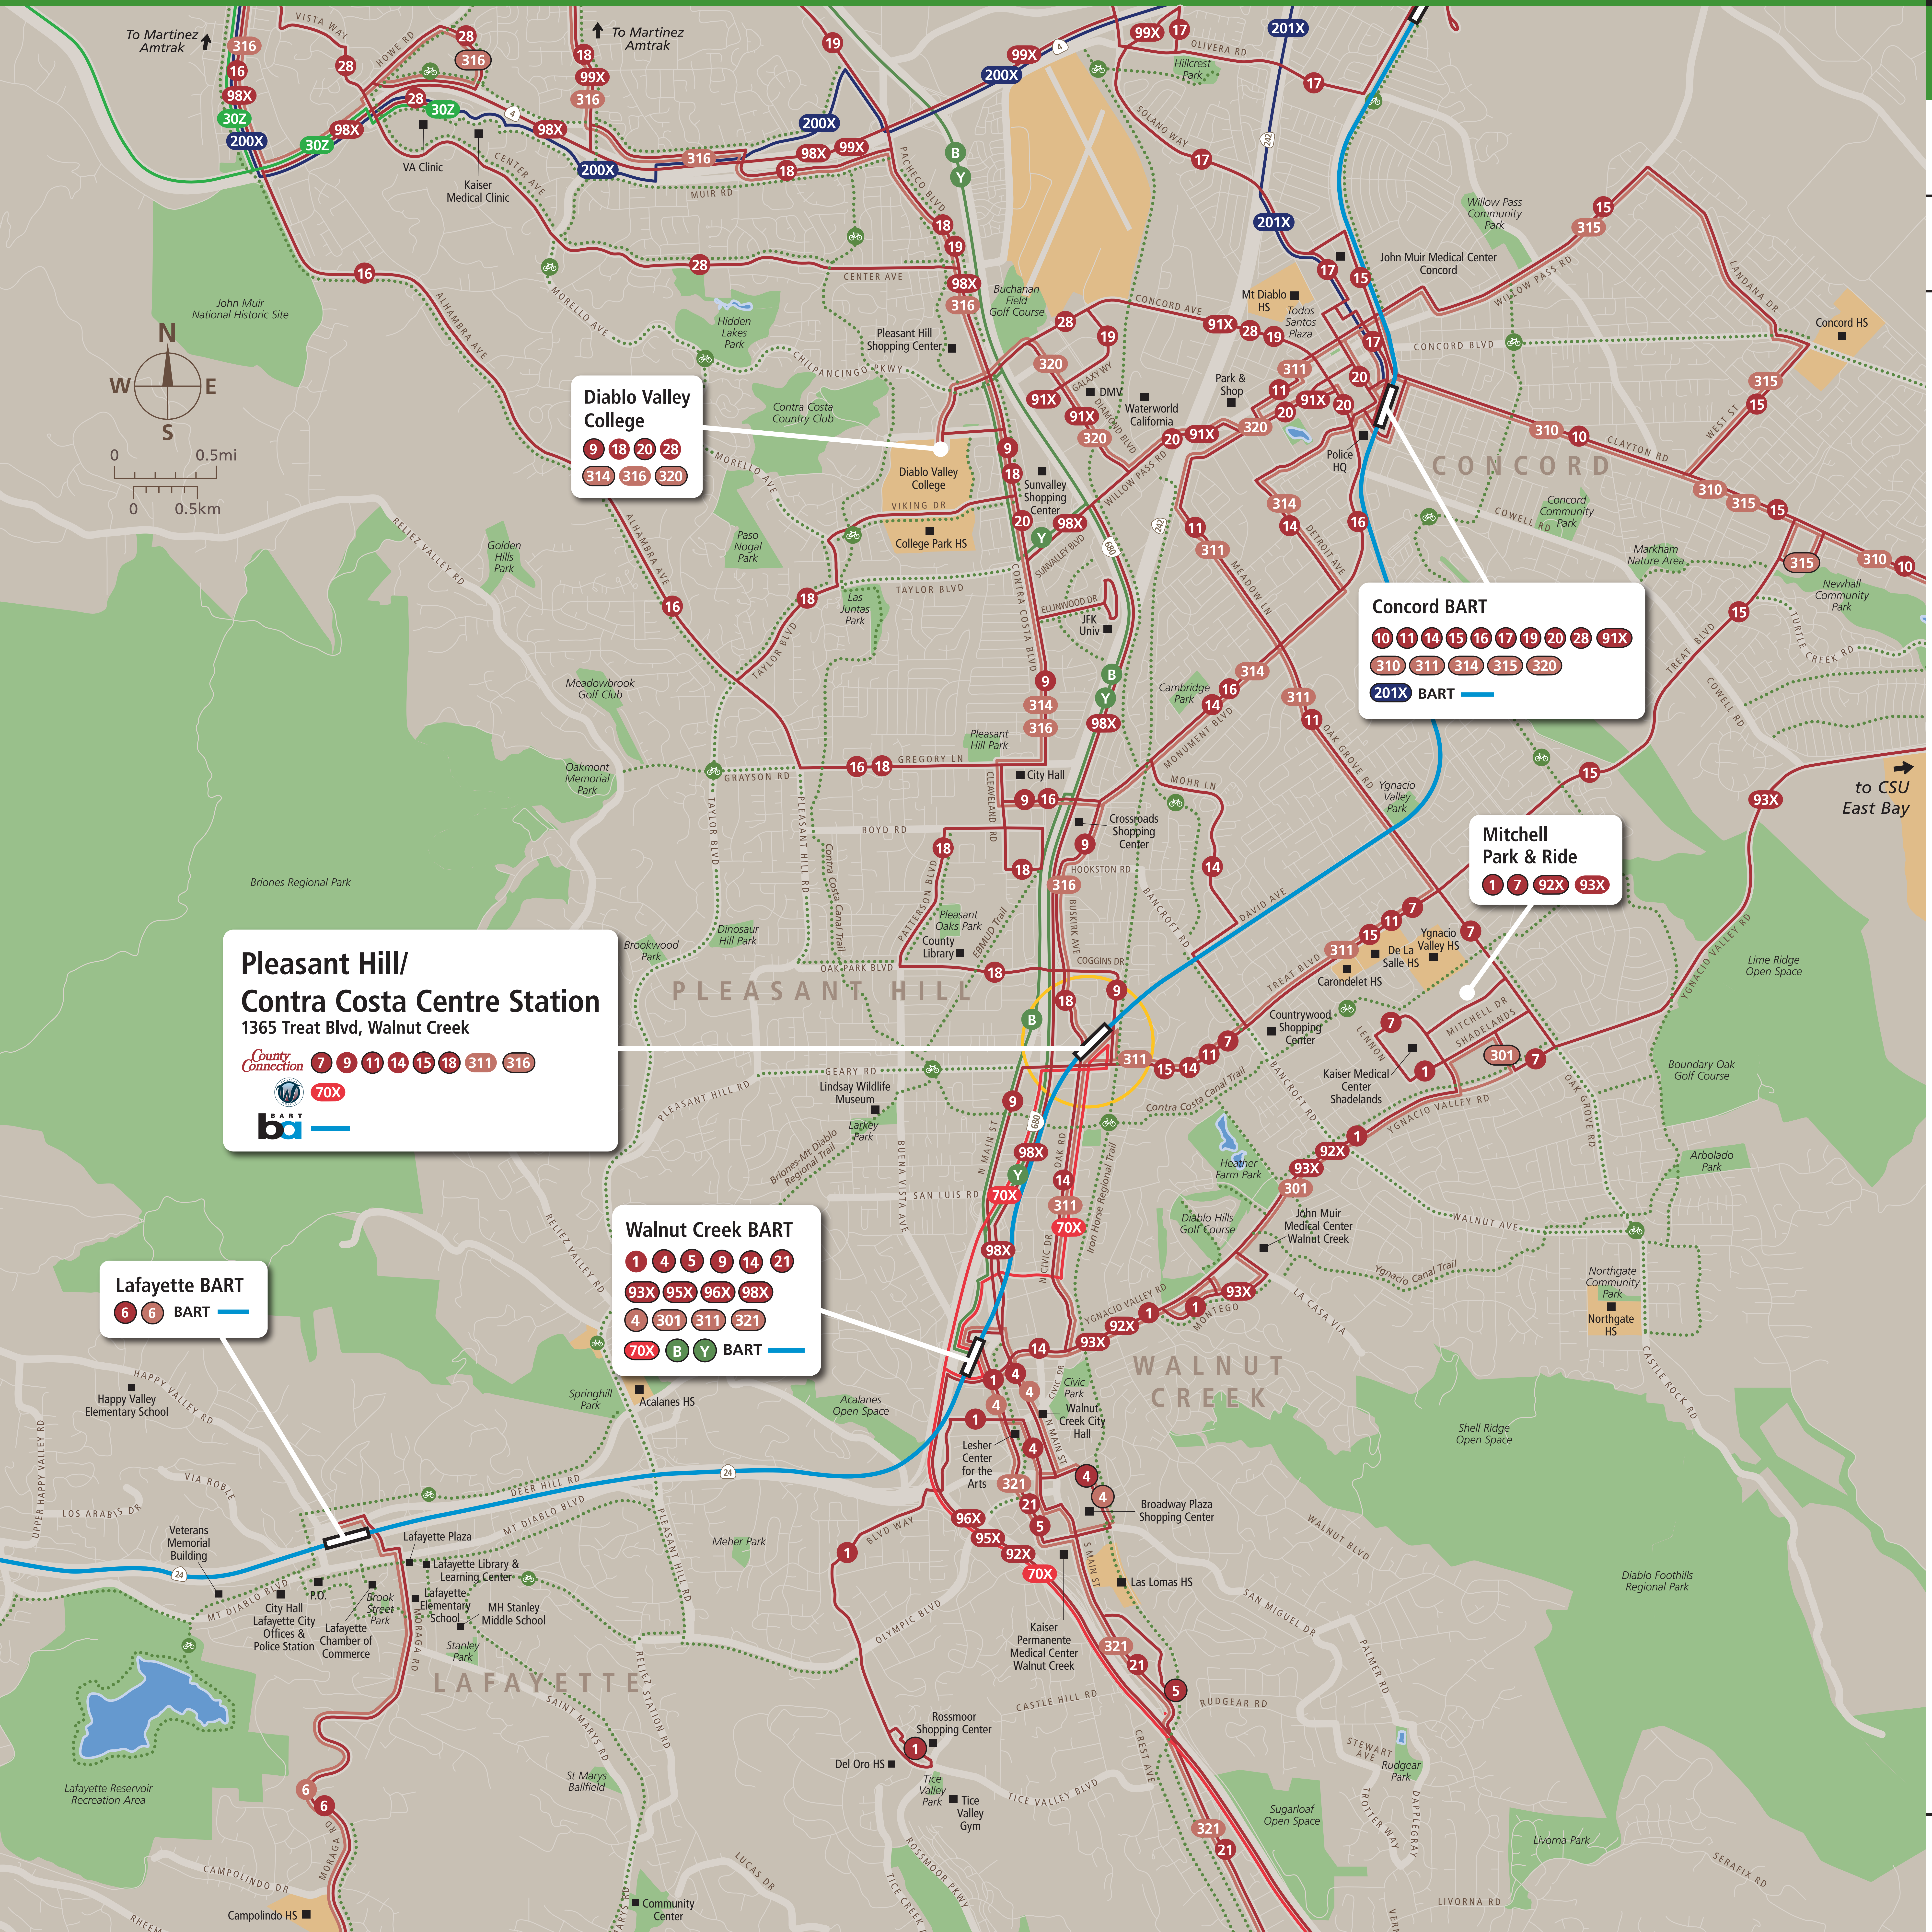

Transit Routes

Rutas del tránsito

公車路線圖

Transit Information

Pleasant Hill Station Area

Contra Costa Centre

Map Key

- You Are Here
- 1/2 Mile (800 m) Radius
- BART
- County Connection (Weekday only)
- County Connection (Weekend only)
- Solano Express
- Tri Delta Transit
- WestCAT
- Route Terminus
- Shared Use Bicycle & Pedestrian Path or Trail

This map does not show all commuter, express, special event, or all-night routes. Service may vary with time of day or day of week. Service changes may have occurred since printing. Please consult transit agency schedule or contact 511 for more information.

**Pleasant Hill/
Contra Costa Centre Station**
1365 Treat Blvd, Walnut Creek

County Connection **7 9 11 14 15 18 311 316**

70X

Diablo Valley College

9 18 20 28

314 316 320

Concord BART

10 11 14 15 16 17 19 20 28 91X

310 311 314 315 320

201X BART

Mitchell Park & Ride

1 7 92X 93X

Walnut Creek BART

1 4 5 9 14 21

93X 95X 96X 98X

4 301 311 321

70X B Y BART

Lafayette BART

6 6 BART

Call 511 | 511.org