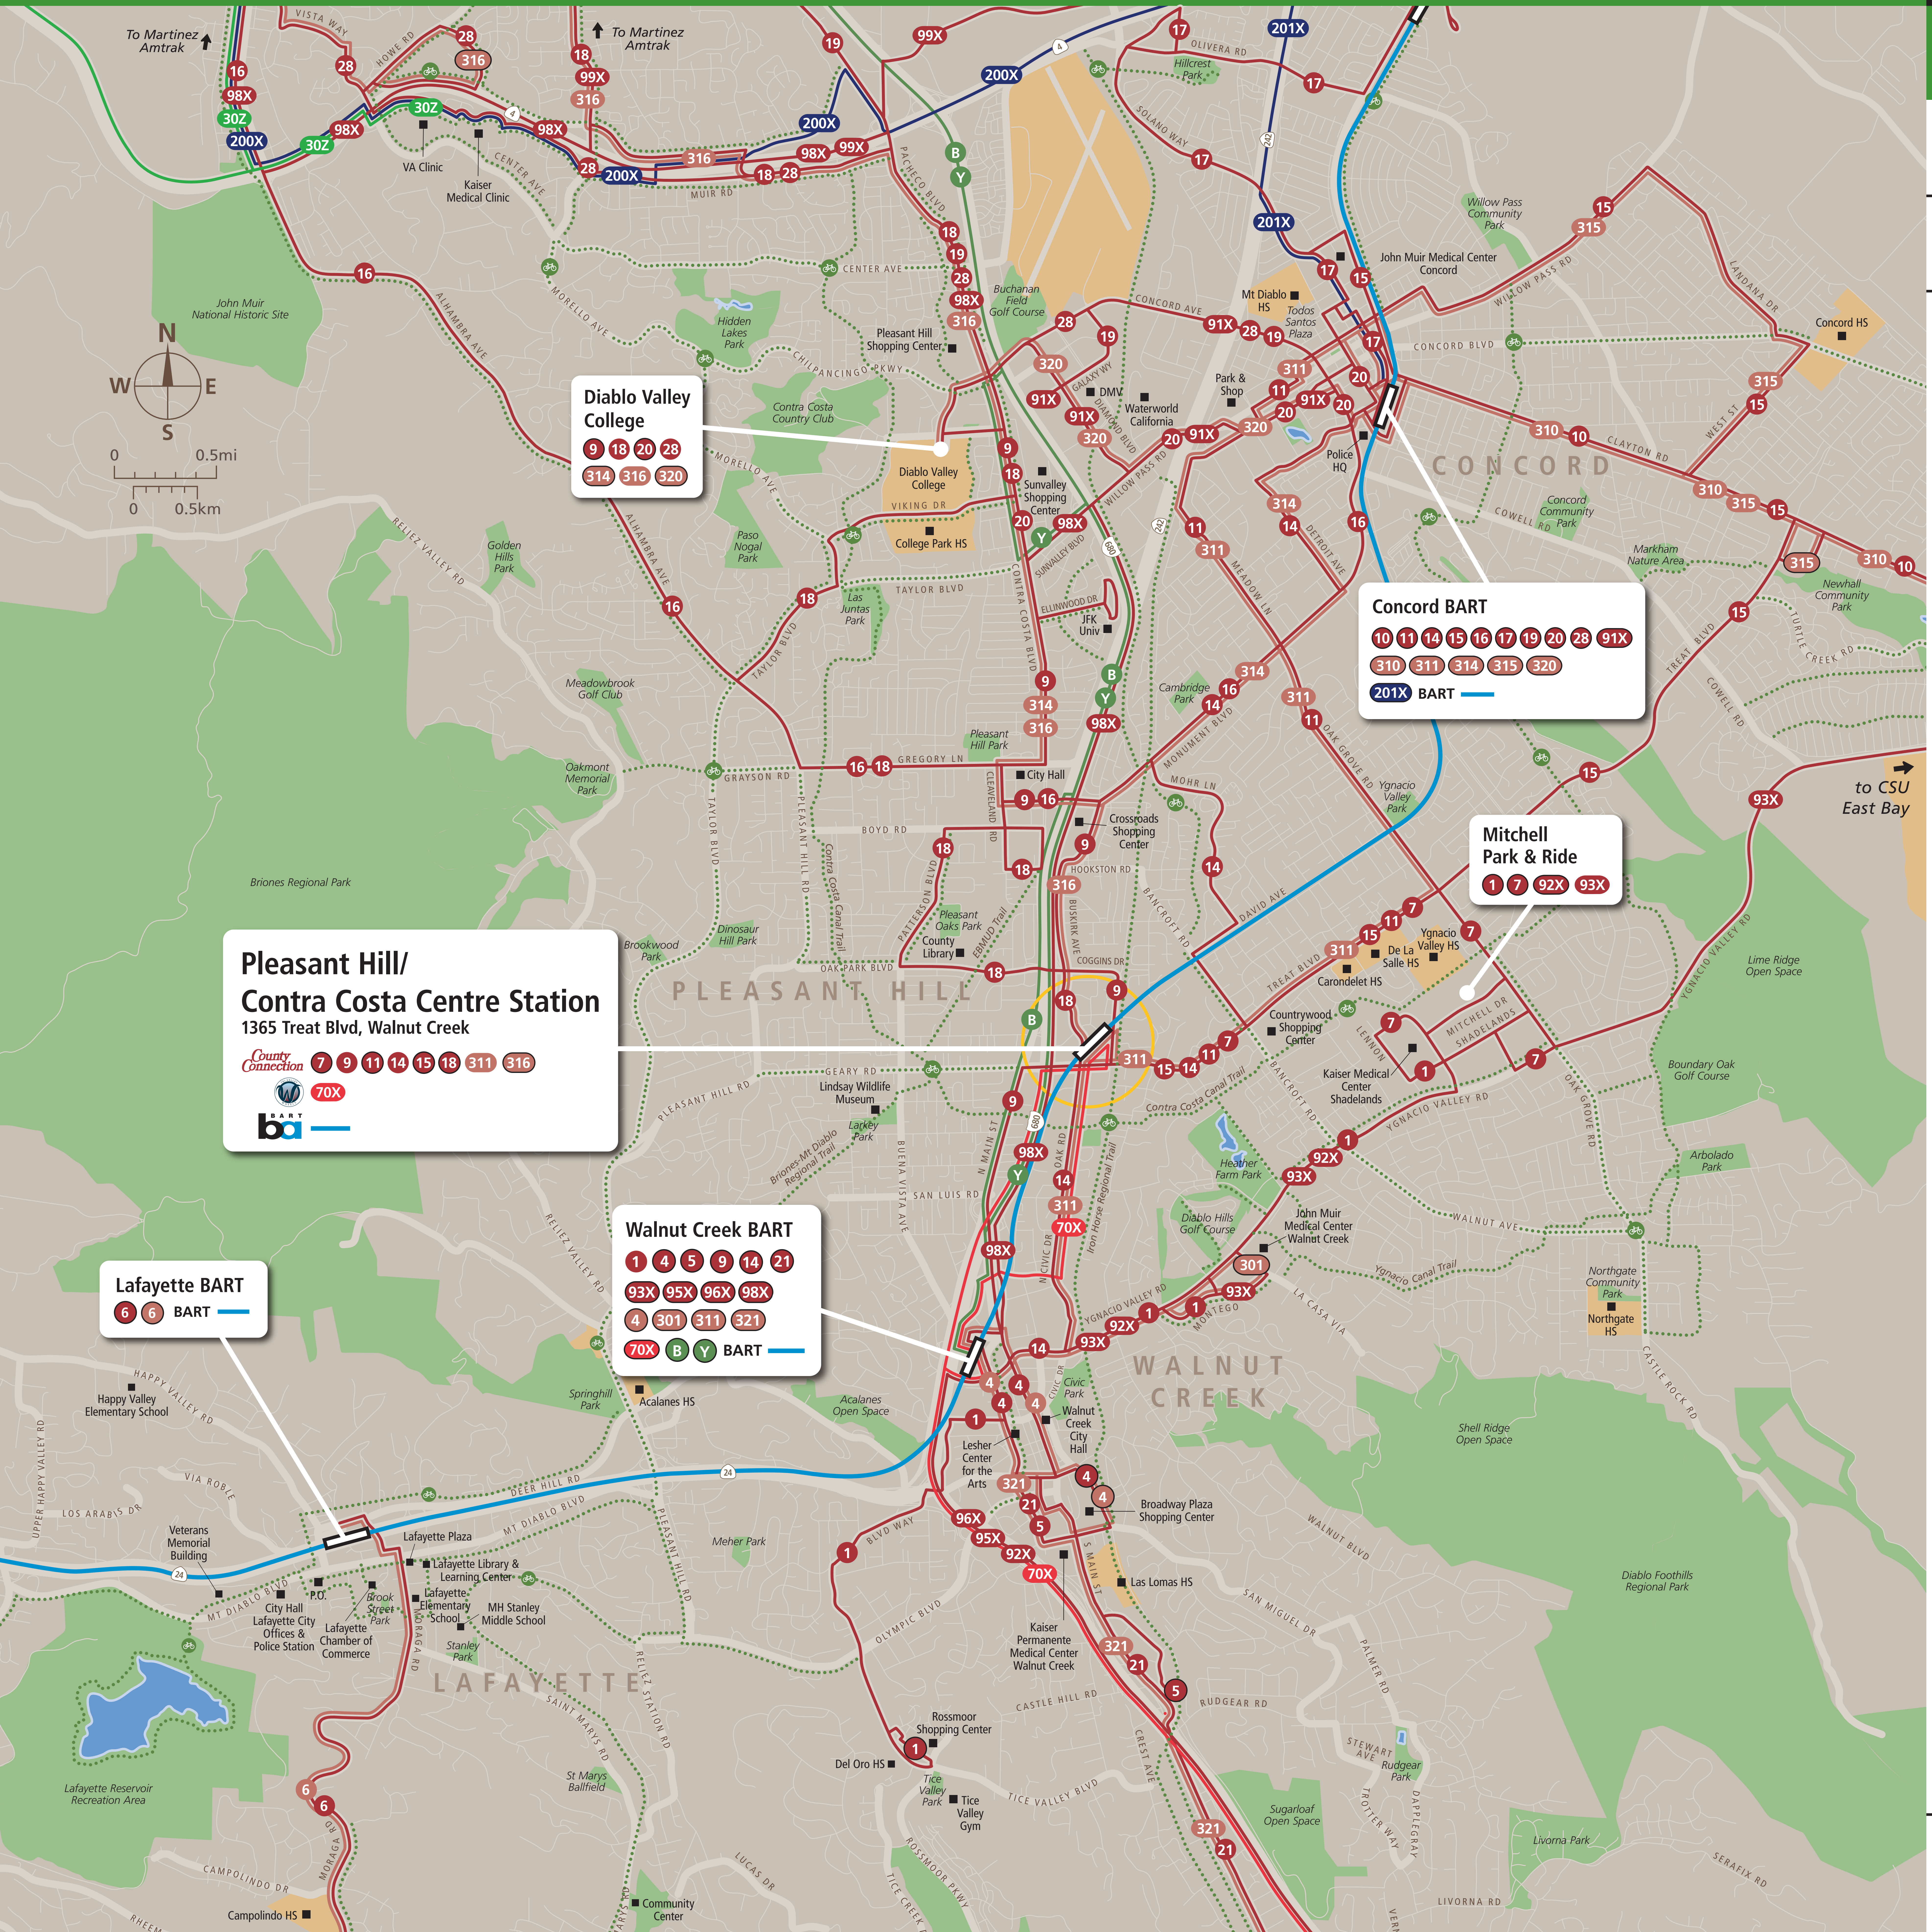

Transit Routes

Rutas del tránsito

公車路線圖

Transit Information

Pleasant Hill Station Area

Contra Costa Centre

Map Key

- You Are Here
- 1/2 Mile (800 m) Radius
- BART
- County Connection (Weekday only)
- County Connection (Weekend only)
- Solano Express
- Tri Delta Transit
- WestCAT
- Route Terminus
- Shared Use Bicycle & Pedestrian Path or Trail

This map does not show all commuter, express, special event, or all-night routes. Service may vary with time of day or day of week. Service changes may have occurred since printing. Please consult transit agency schedule or contact 511 for more information.

**Pleasant Hill/
Contra Costa Centre Station**
1365 Treat Blvd, Walnut Creek

County Connection **7 9 11 14 15 18 311 316**

70X

Walnut Creek BART

1 4 5 9 14 21

93X 95X 96X 98X

4 301 311 321

70X B Y BART

Lafayette BART

6 6 BART

Diablo Valley College

9 18 20 28

314 316 320

Concord BART

10 11 14 15 16 17 19 20 28 91X

310 311 314 315 320

201X BART

Mitchell Park & Ride

1 7 92X 93X

Call 511 | 511.org