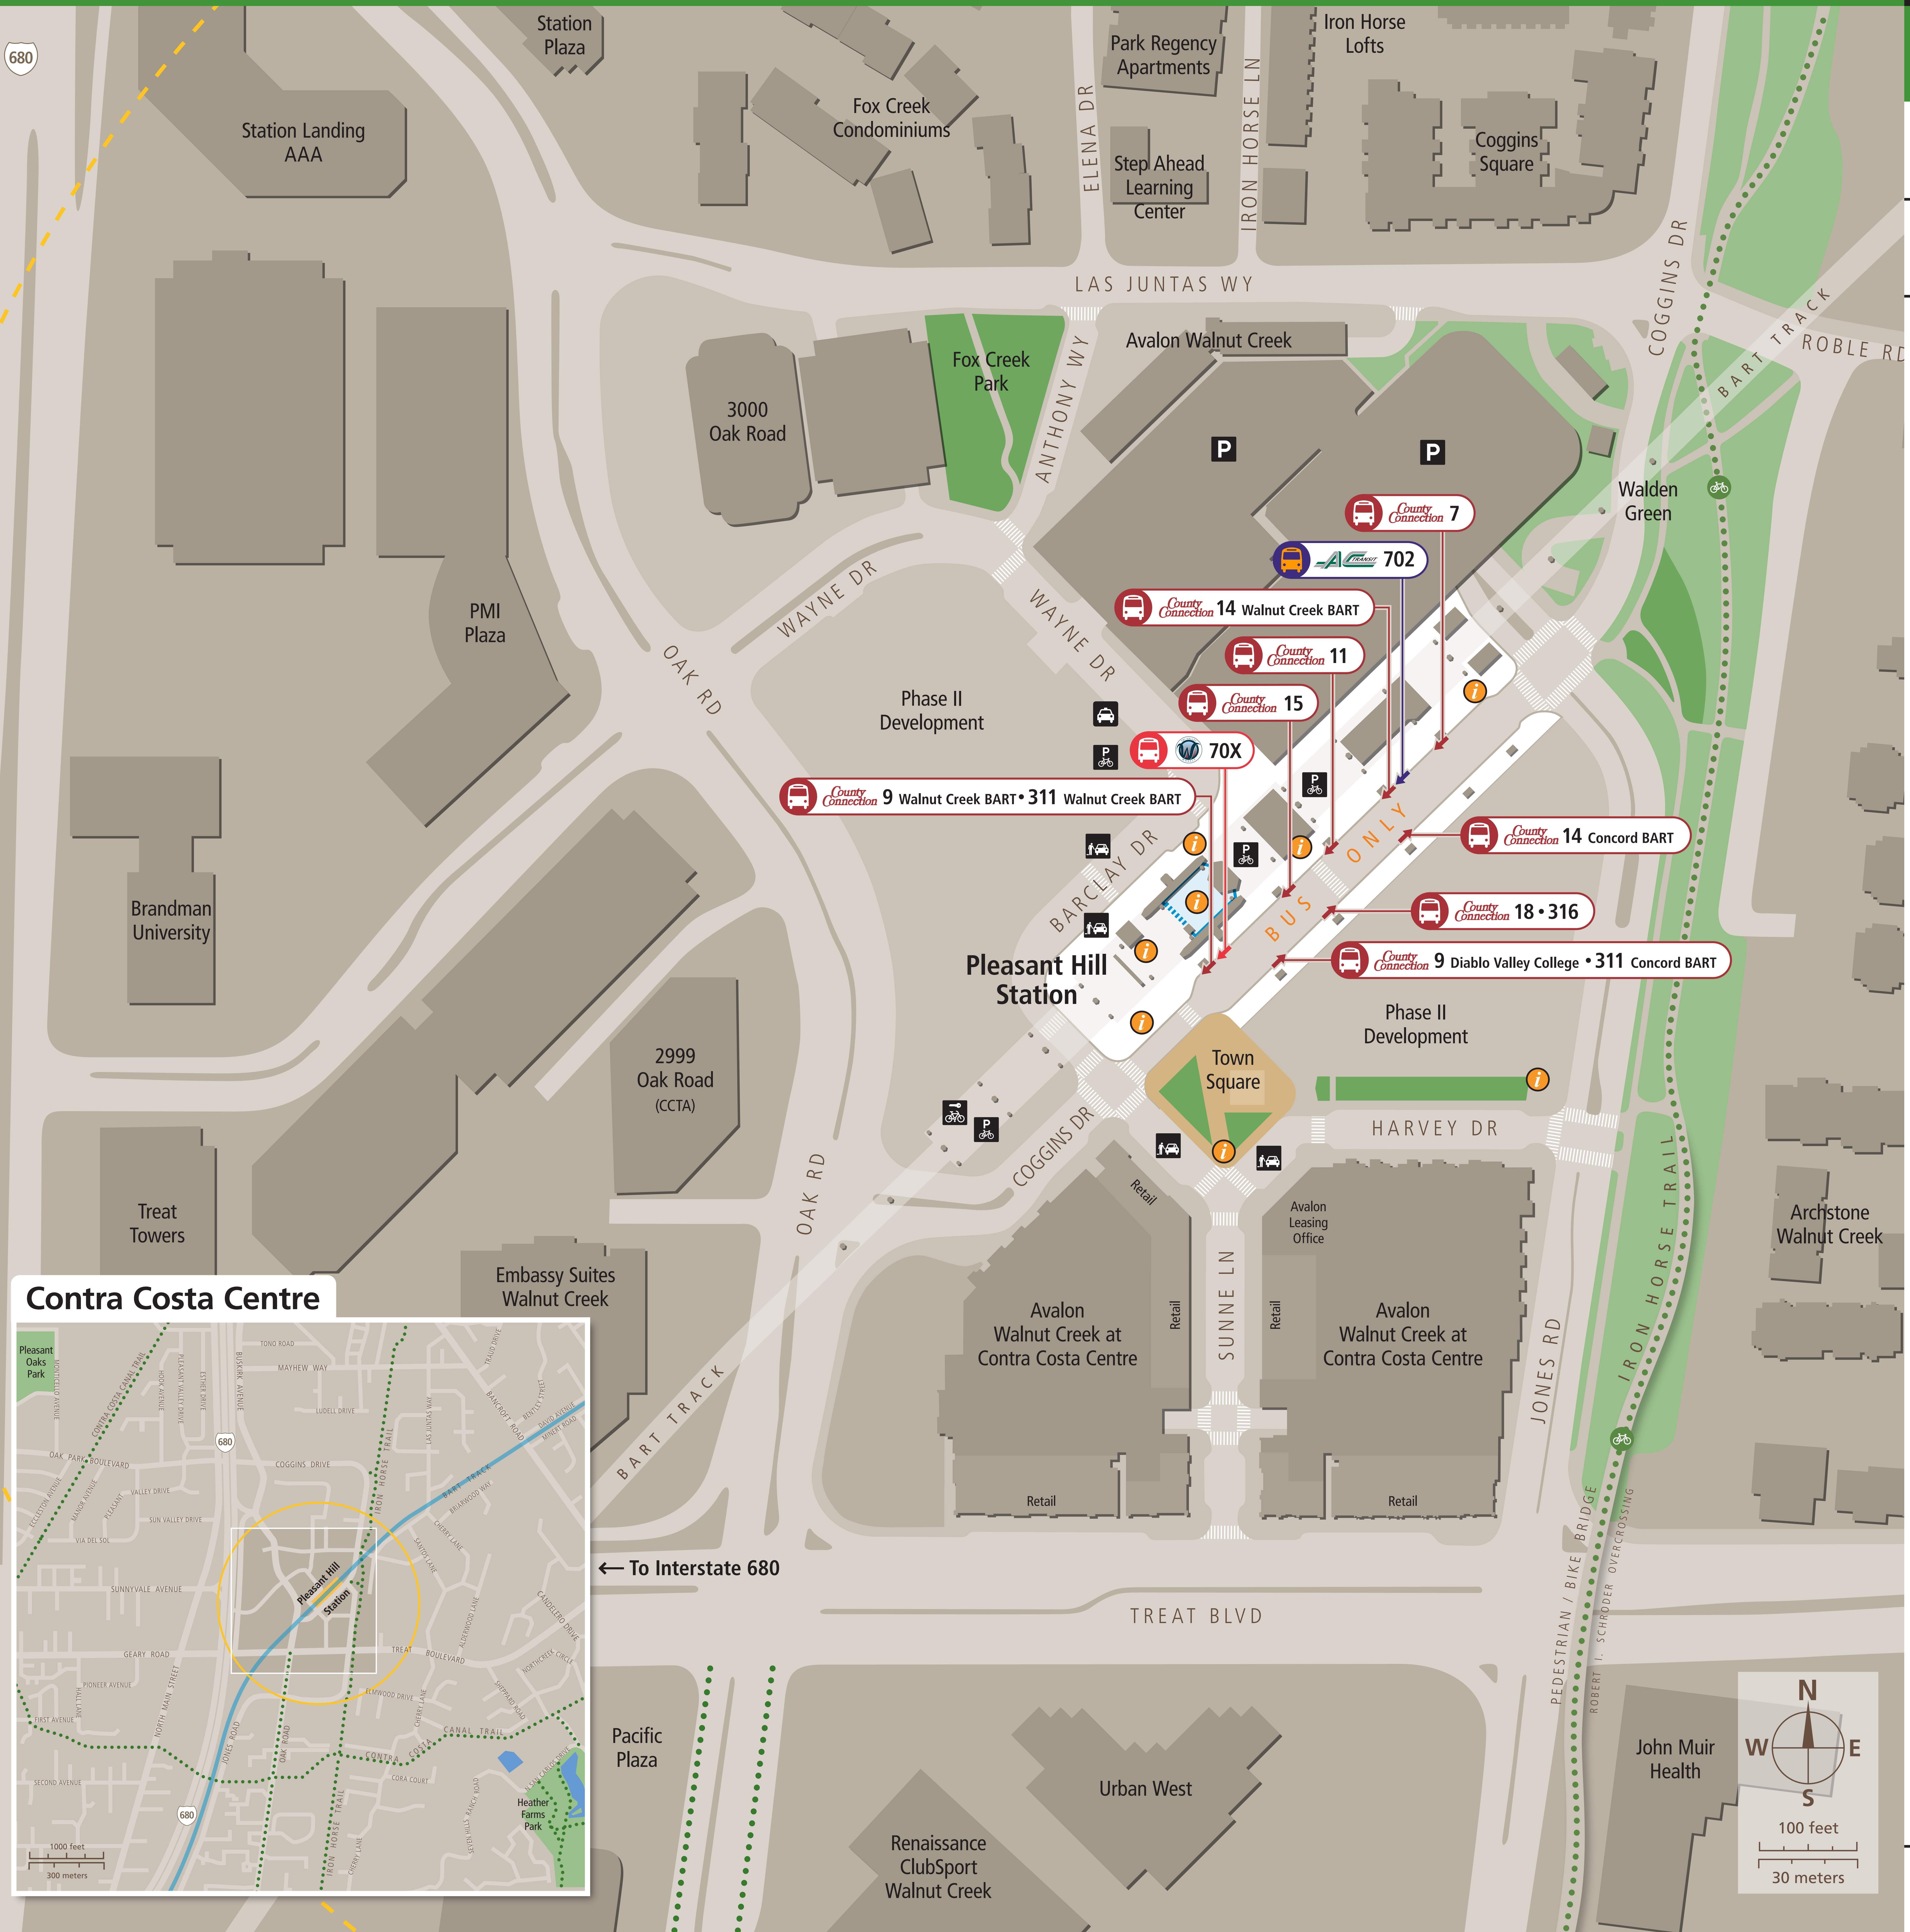

Transit Stops

Paradas del tránsito

公車站地圖

Transit Information

Pleasant Hill Station Area

Contra Costa Centre

Map Key

- You Are Here
- 5-Minute Walk
  1/4 Mile (400m) Radius
- Transit Information
- Bus
- Transit Stop
- BART Parking
- Bicycle Parking
- Bicycle Lockers
- Passenger Pick-up/Drop-off
- Taxi
- Shared Use Bicycle &
  Pedestrian Path, Trail, or
  Bicycle Lanes

Transit Lines

County Connection County Connection Buses	
Weekday Bus Lines	
7	Shadelands
9	Walnut Creek BART
11	Concord BART
14	Walnut Creek BART
15	Concord BART
18	Martinez Amtrak
18 + 316	Martinez Amtrak
Weekend Bus Lines	
311	Concord BART
316	Walnut Creek BART
316	Martinez Amtrak / Old Orchard Rd
Note: 6000 series = select school service (not shown)	
Early Bird Express	
702	San Francisco, Salesforce Transit Center
Wheels Bus	
70X	Dublin/Pleasanton BART