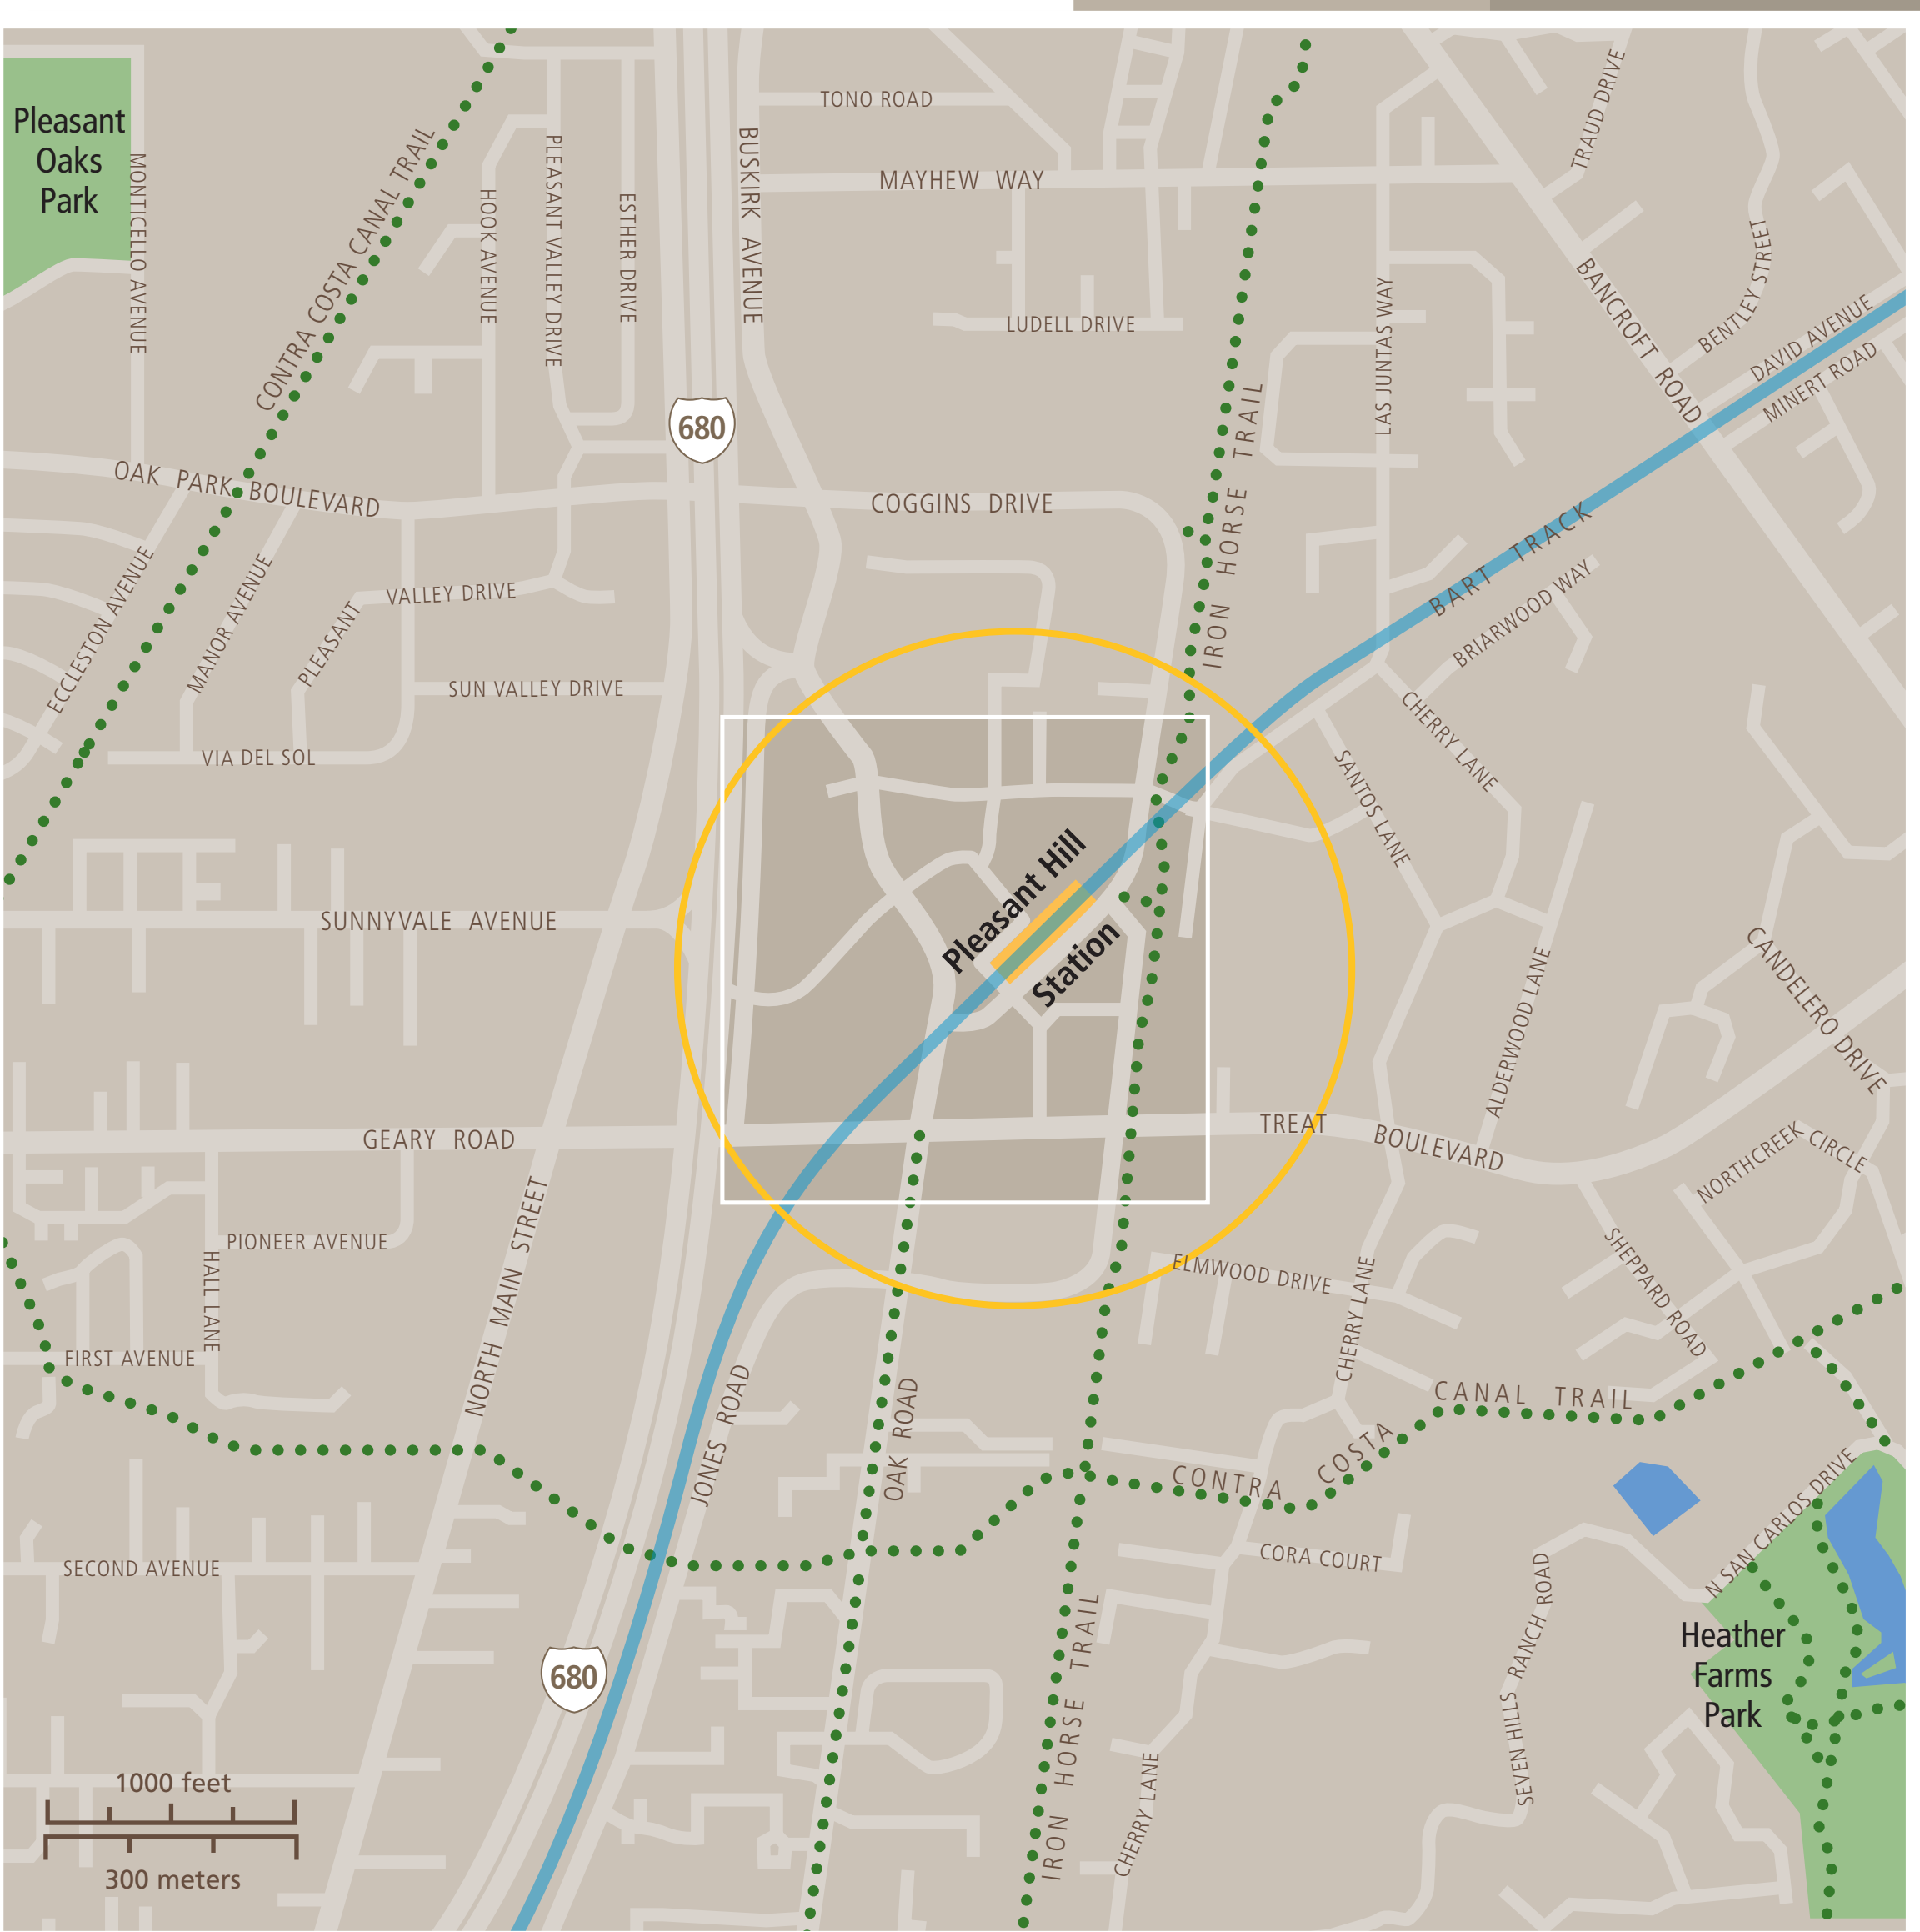

Contra Costa Centre