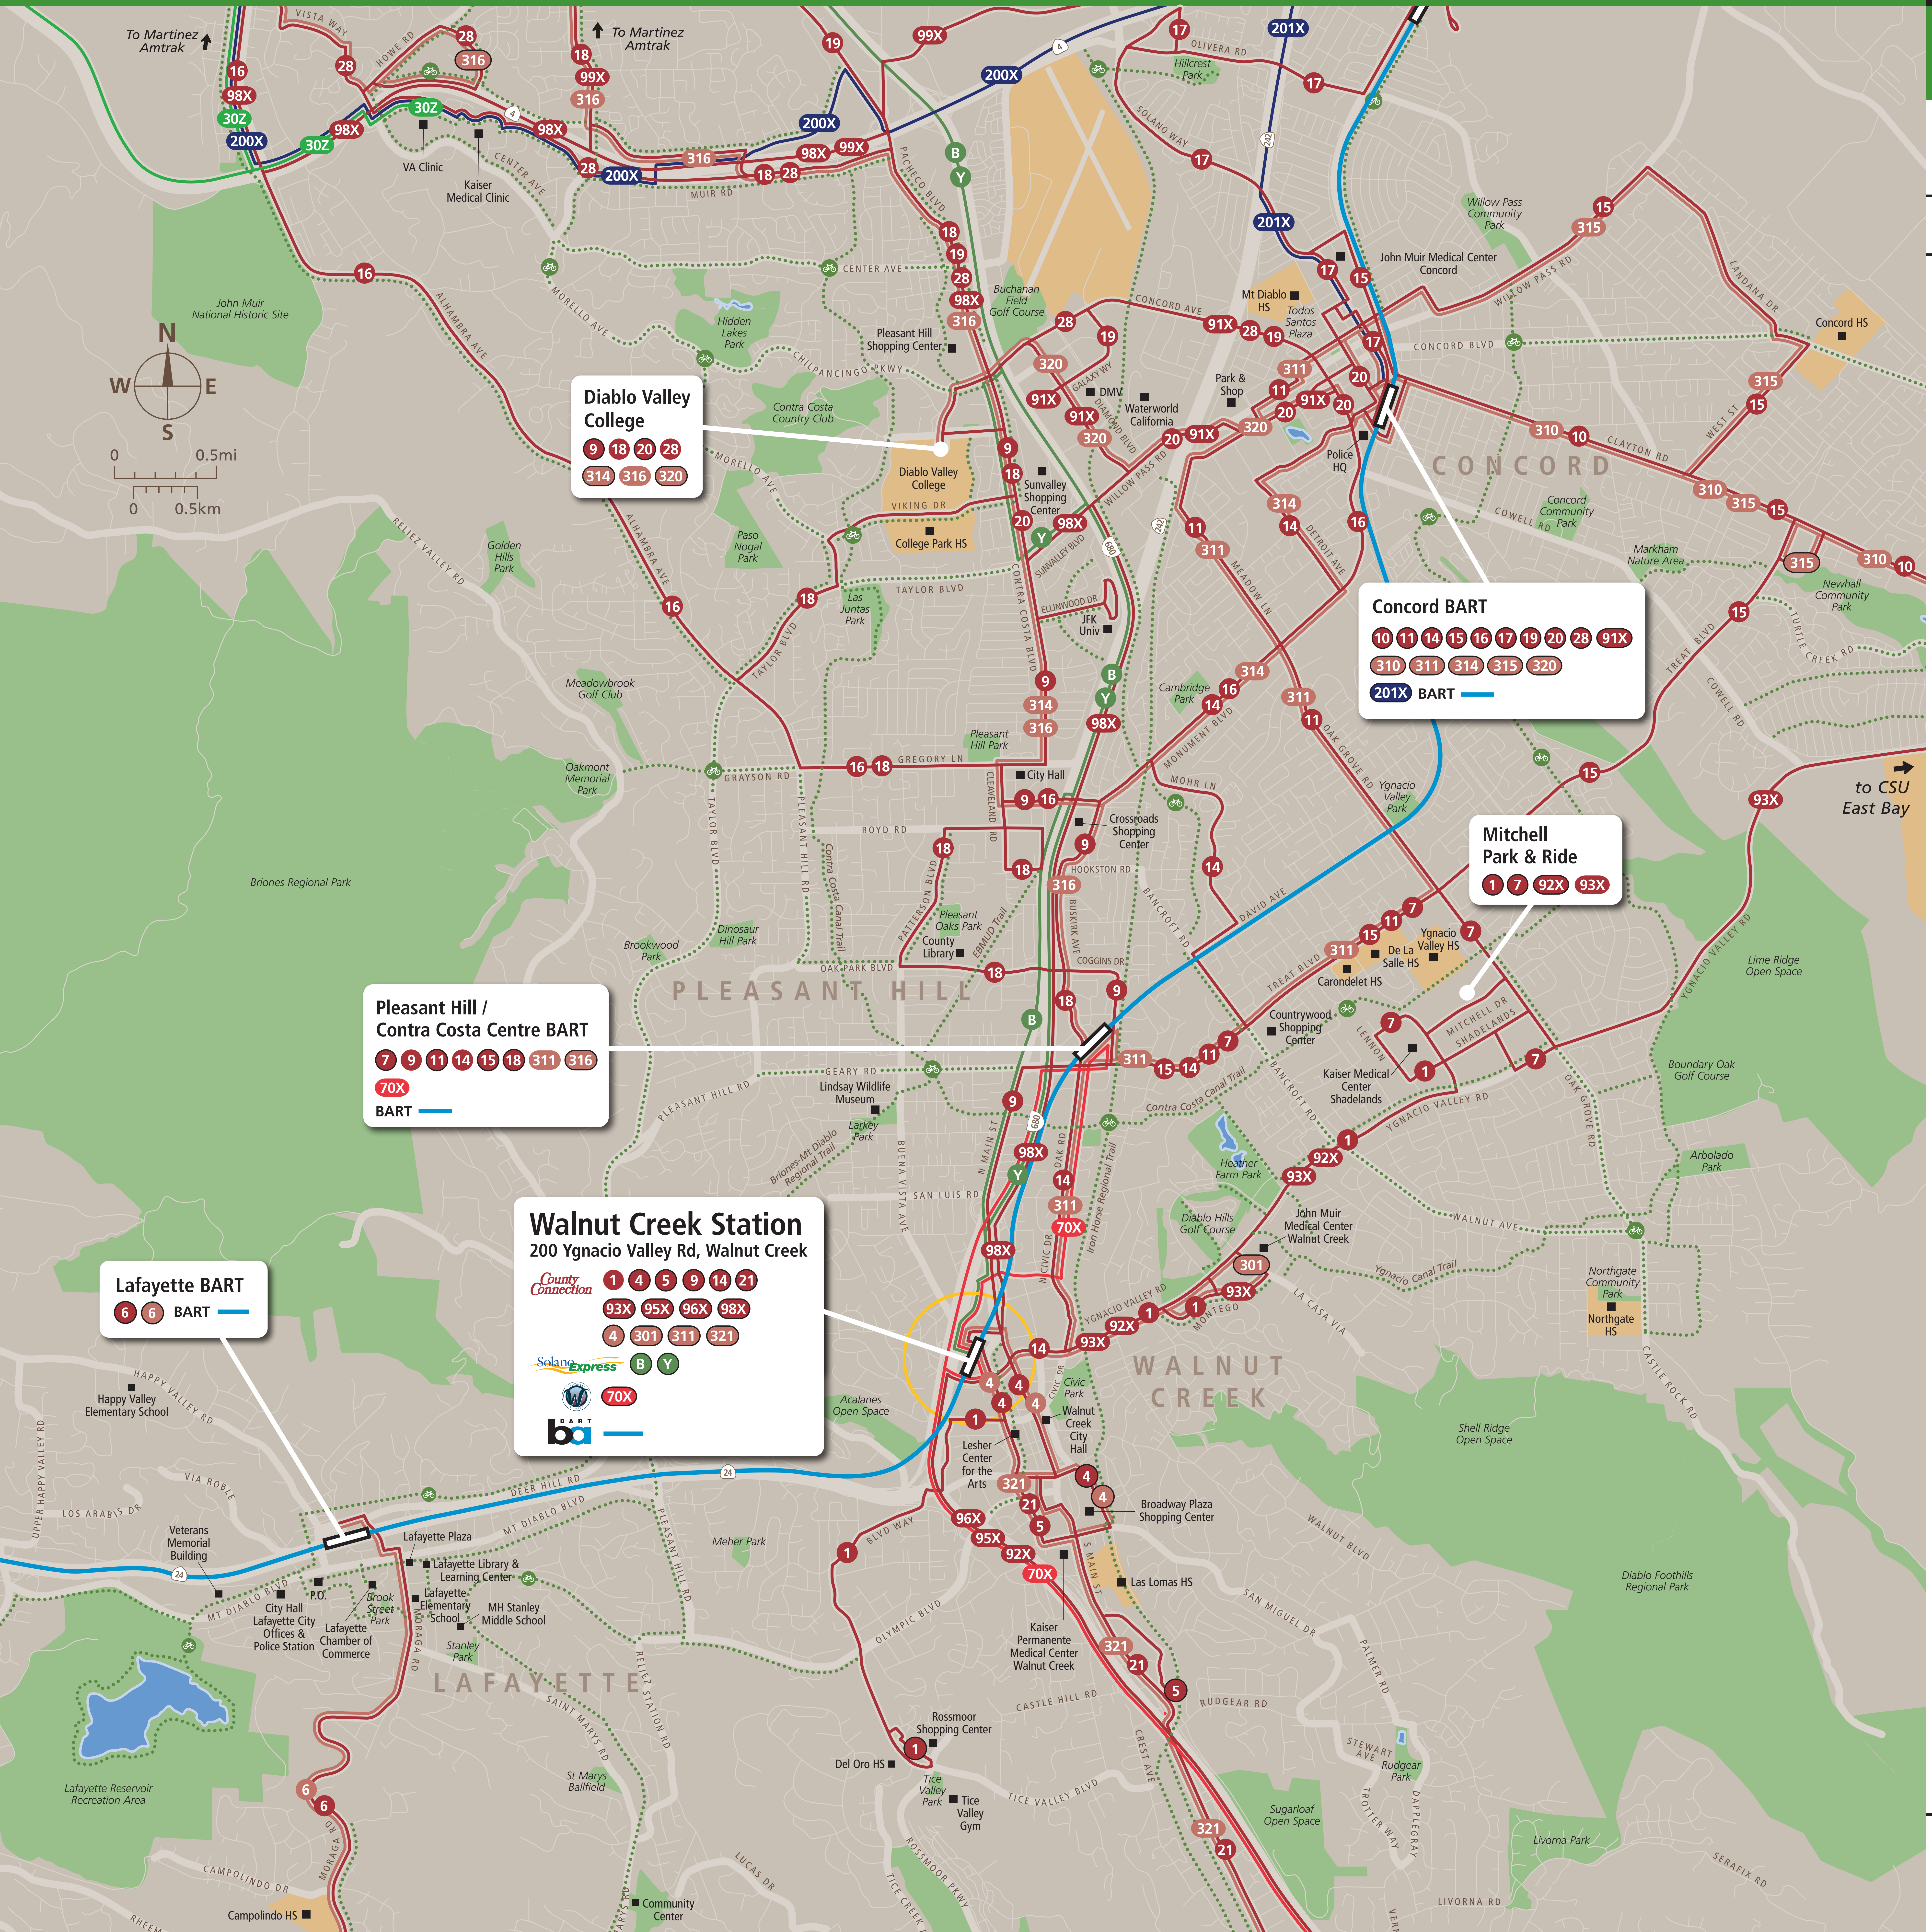

Transit Routes

Rutas del tránsito

公車路線圖

Transit Information

Walnut Creek Station

Walnut Creek

Map Key

- You Are Here
- BART
- County Connection
- County Connection Weekend Service Only
- County Connection Rt. 4 Free Downtown Trolley
- Solano Express
- Tri Delta Transit
- WestCAT
- Route Terminus
- Bike Routes

This map does not show all commuter, express, special event, or all-night routes. Service may vary with time of day or day of week. Service changes may have occurred since printing. Please consult transit agency schedule or contact 511 for more information.

Lafayette BART
BART

Pleasant Hill / Contra Costa Centre BART
7 9 11 14 15 18 311 316
70X
BART

Walnut Creek Station
200 Ygnacio Valley Rd, Walnut Creek

County Connection
1 4 5 9 14 21
93X 95X 96X 98X
4 301 311 321

Solano Express
B Y

WestCAT
70X

BART

Concord BART

10 11 14 15 16 17 19 20 28 91X
310 311 314 315 320
201X BART

Mitchell Park & Ride
1 7 92X 93X

Diablo Valley College

9 18 20 28
314 316 320

Call 511 | 511.org

Revised August 29, 2023