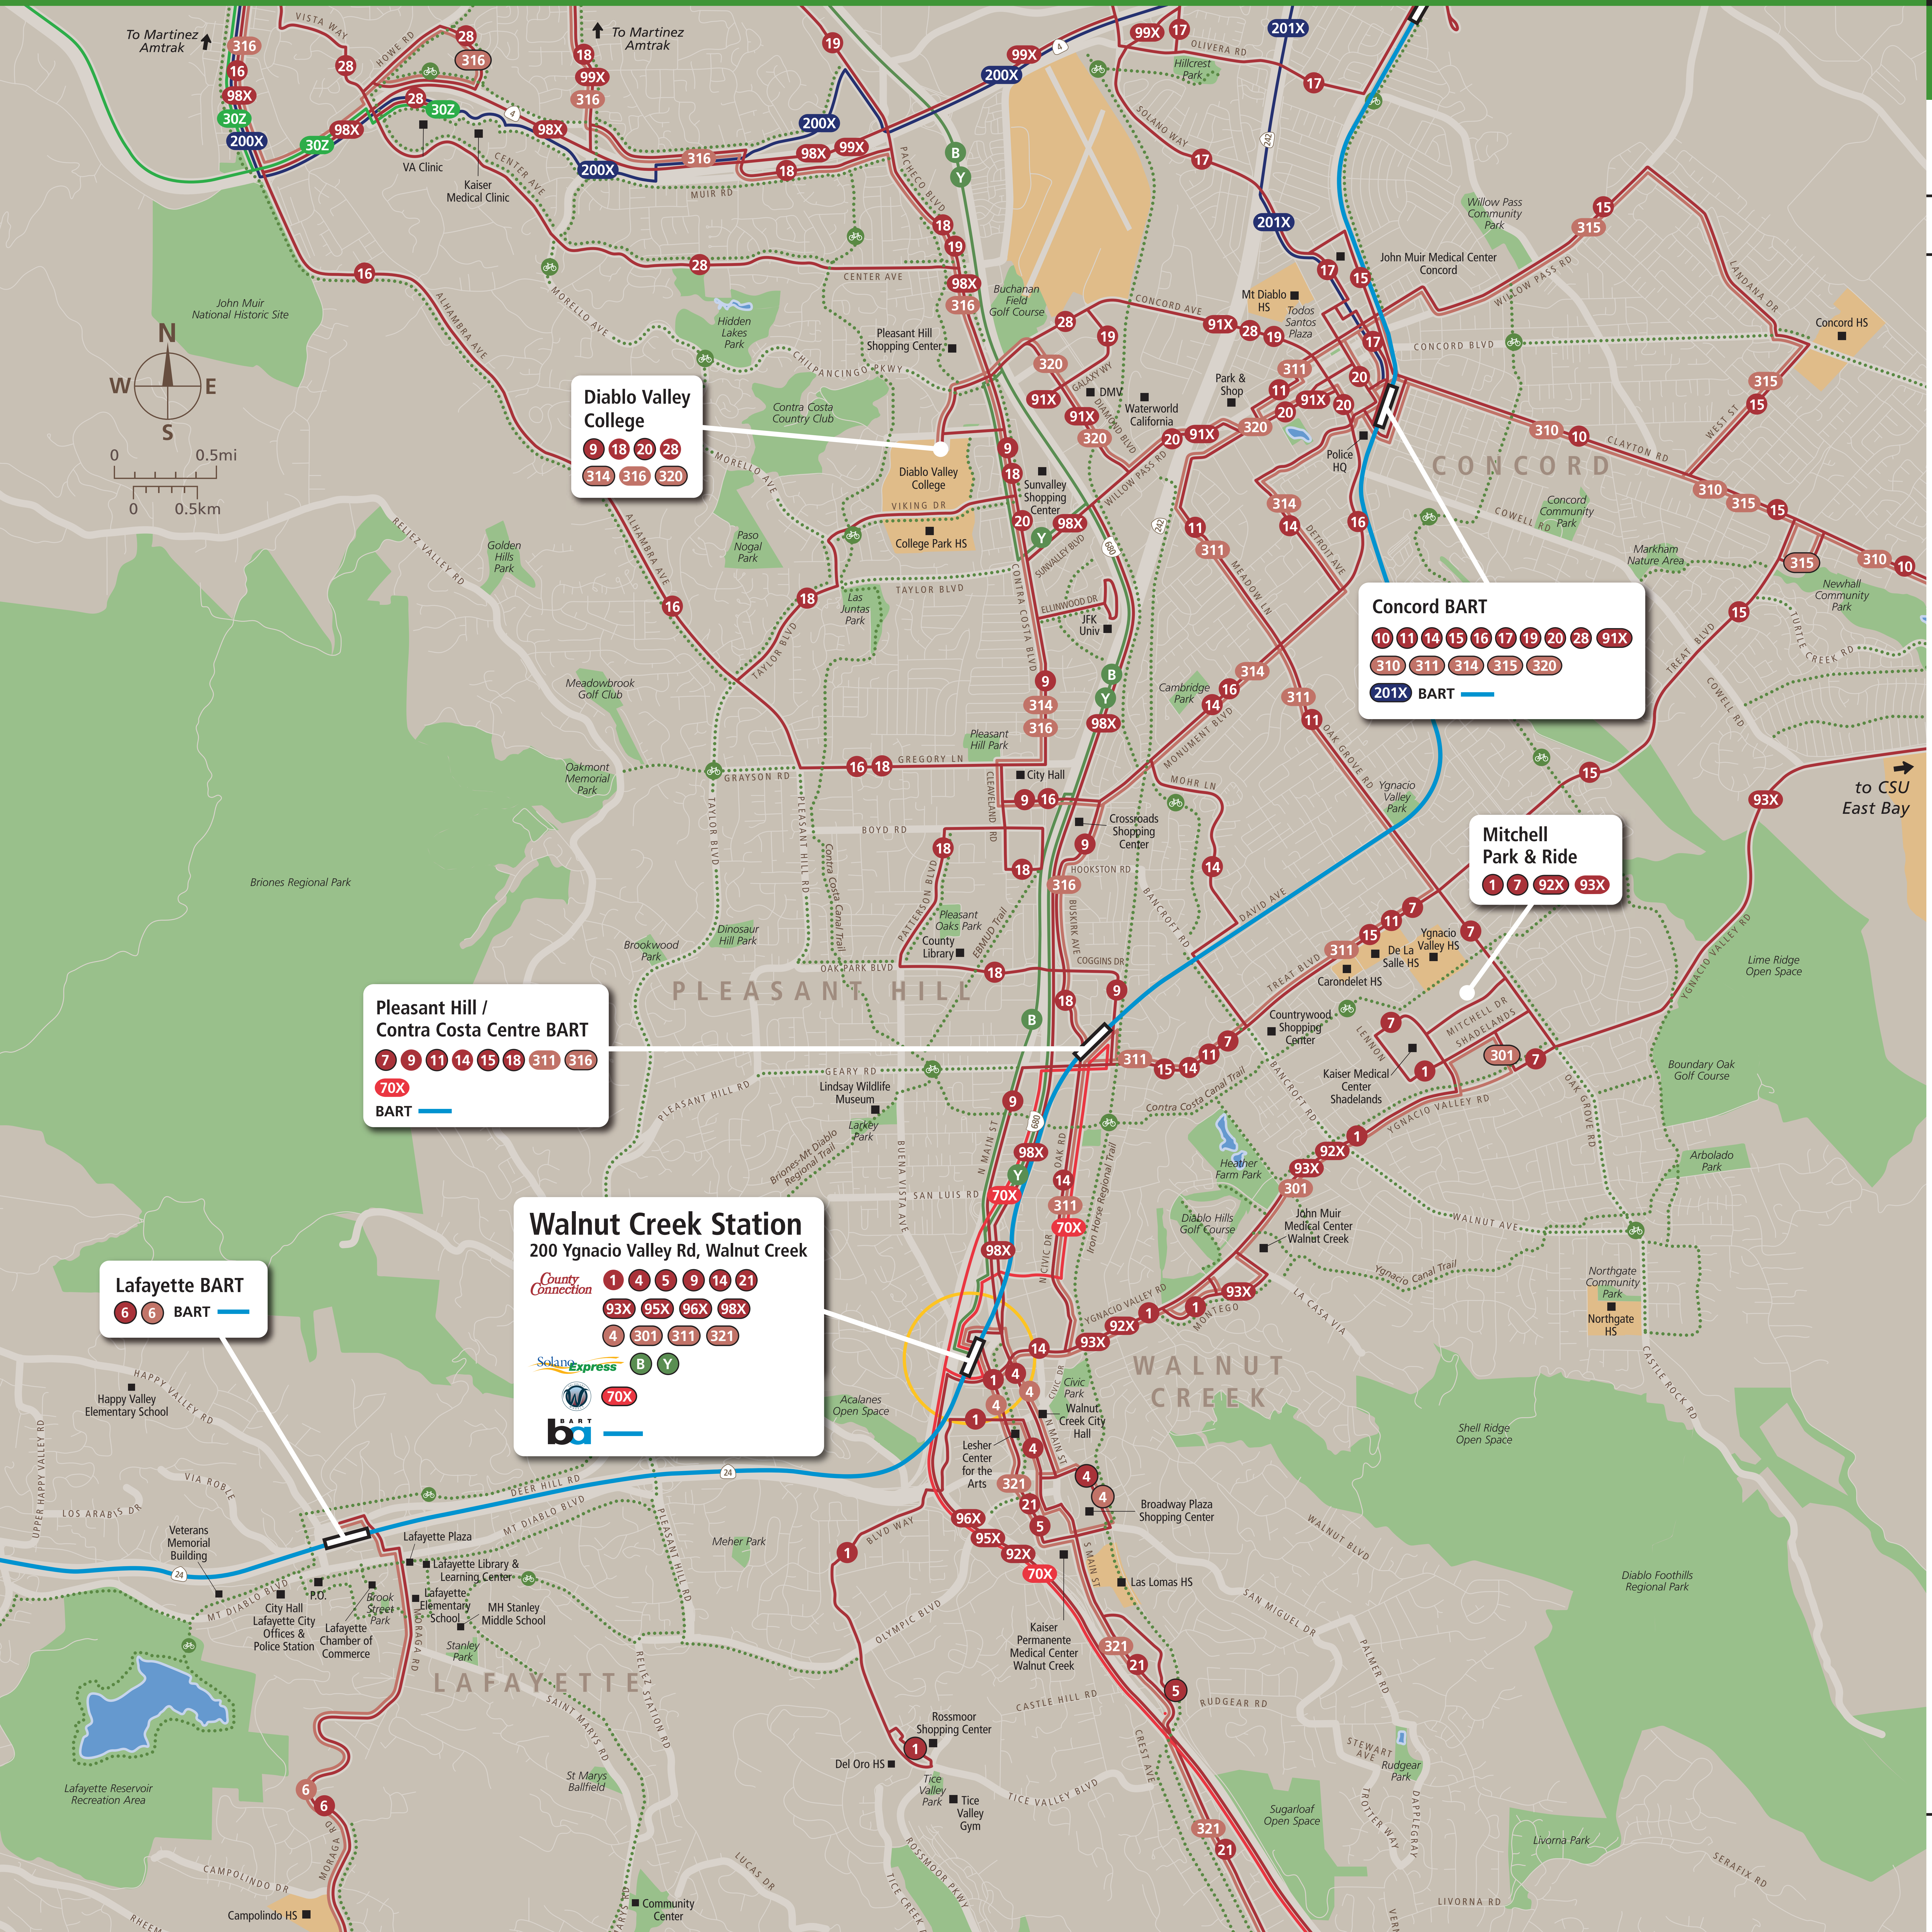

Transit Routes

Rutas del tránsito

公車路線圖

Transit Information

Walnut Creek Station

Walnut Creek

Map Key

- You Are Here
- BART
- County Connection
- County Connection
Weekend Service Only
- County Connection
Rt. 4 Free Downtown Trolley
- Solano Express
- Tri Delta Transit
- WestCAT
- Route Terminus
- Bike Routes

This map does not show all commuter, express, special event, or all-night routes. Service may vary with time of day or day of week. Service changes may have occurred since printing. Please consult transit agency schedule or contact 511 for more information.

Diablo Valley College

9 18 20 28
314 316 320

Concord BART

10 11 14 15 16 17 19 20 28 91X
310 311 314 315 320
201X BART

Mitchell Park & Ride

1 7 92X 93X

Pleasant Hill / Contra Costa Centre BART

7 9 11 14 15 18 311 316
70X
BART

Walnut Creek Station
200 Ygnacio Valley Rd, Walnut Creek

County Connection: 1 4 5 9 14 21
93X 95X 96X 98X
4 301 311 321

Solano Express: B Y

70X
BART

Lafayette BART

6 6 BART

Call 511 | 511.org

Sponsored by the Metropolitan Transportation Commission in cooperation with AC Transit. Contact us at signcomments@bayareametro.gov.