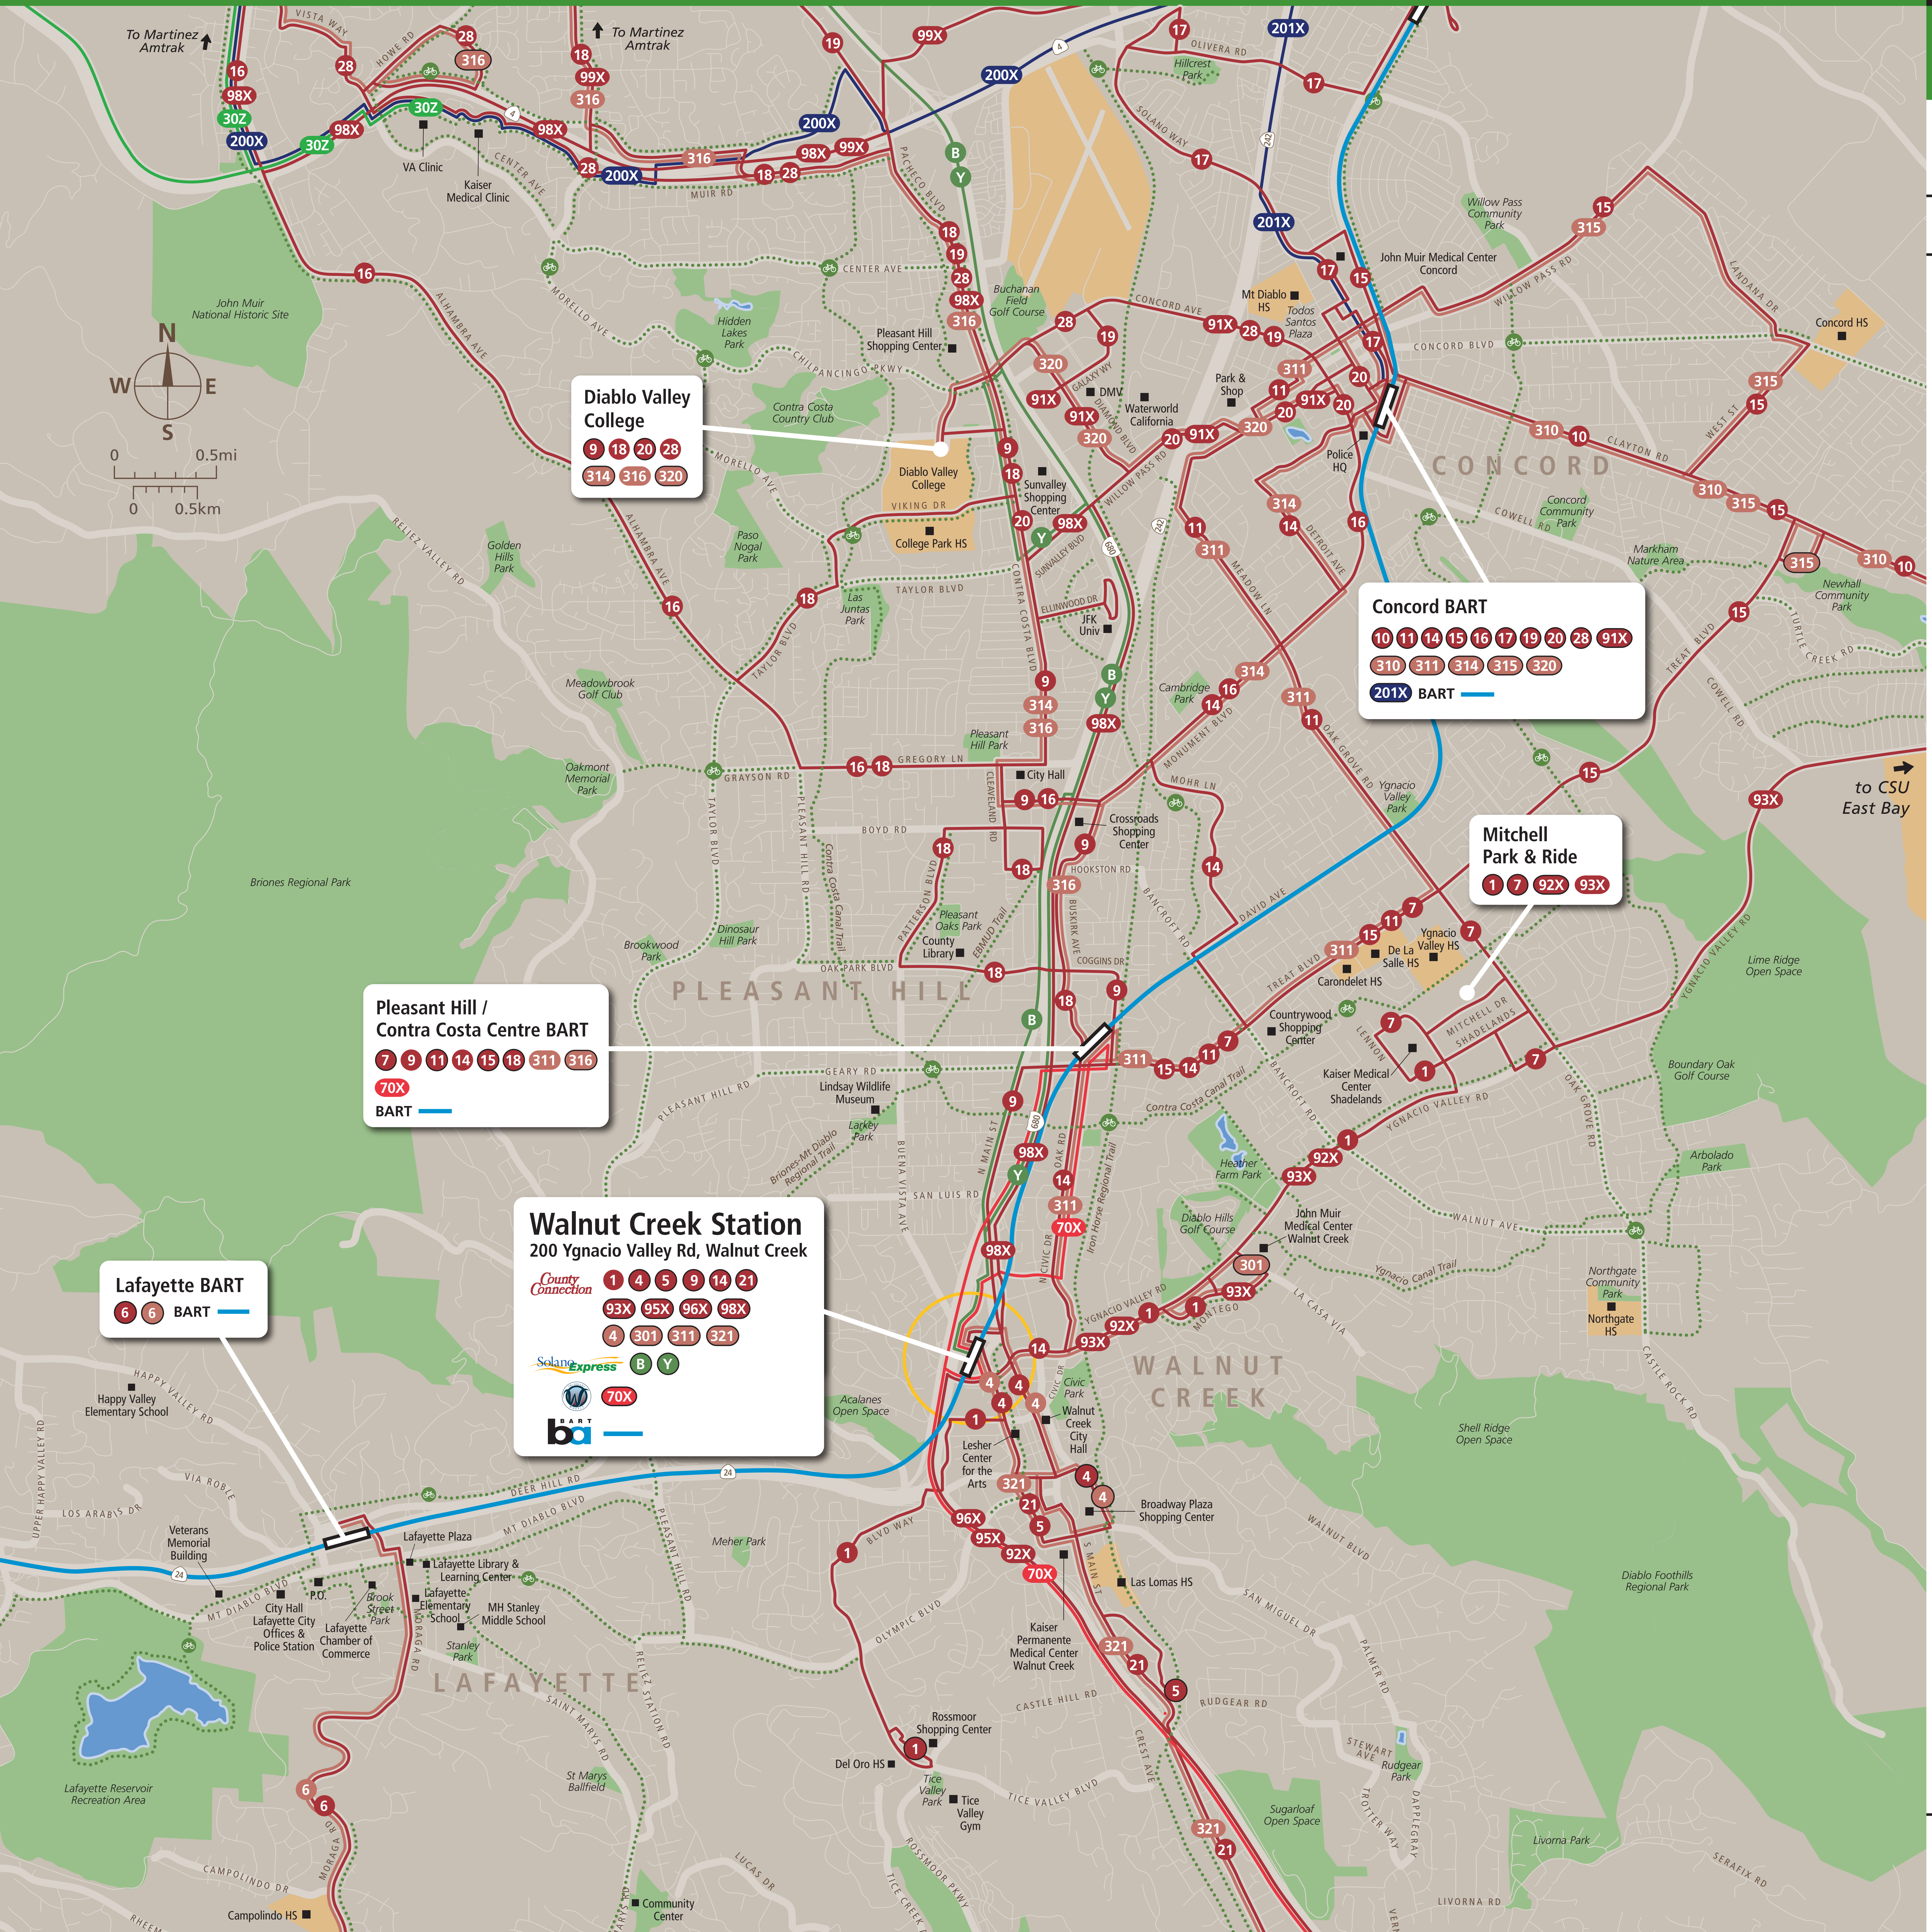

Transit Routes

Rutas del tránsito

公車路線圖

Transit Information

Walnut Creek Station

Walnut Creek

Map Key

- You Are Here
- BART
- County Connection
- County Connection Weekend Service Only
- County Connection Rt. 4 Free Downtown Trolley
- Solano Express
- Tri Delta Transit
- WestCAT
- Route Terminus
- Bike Routes

This map does not show all commuter, express, special event, or all-night routes. Service may vary with time of day or day of week. Service changes may have occurred since printing. Please consult transit agency schedule or contact 511 for more information.

Diablo Valley College

9 18 20 28
314 316 320

Concord BART

10 11 14 15 16 17 19 20 28 91X
310 311 314 315 320
201X BART

Mitchell Park & Ride

1 7 92X 93X

Pleasant Hill / Contra Costa Centre BART

7 9 11 14 15 18 311 316
70X
BART

Walnut Creek Station
200 Ygnacio Valley Rd, Walnut Creek

County Connection: 1 4 5 9 14 21
93X 95X 96X 98X
4 301 311 321

Solano Express: B Y

70X
BART

Lafayette BART

6 6 BART

Call 511 | 511.org

Revised August 29, 2023