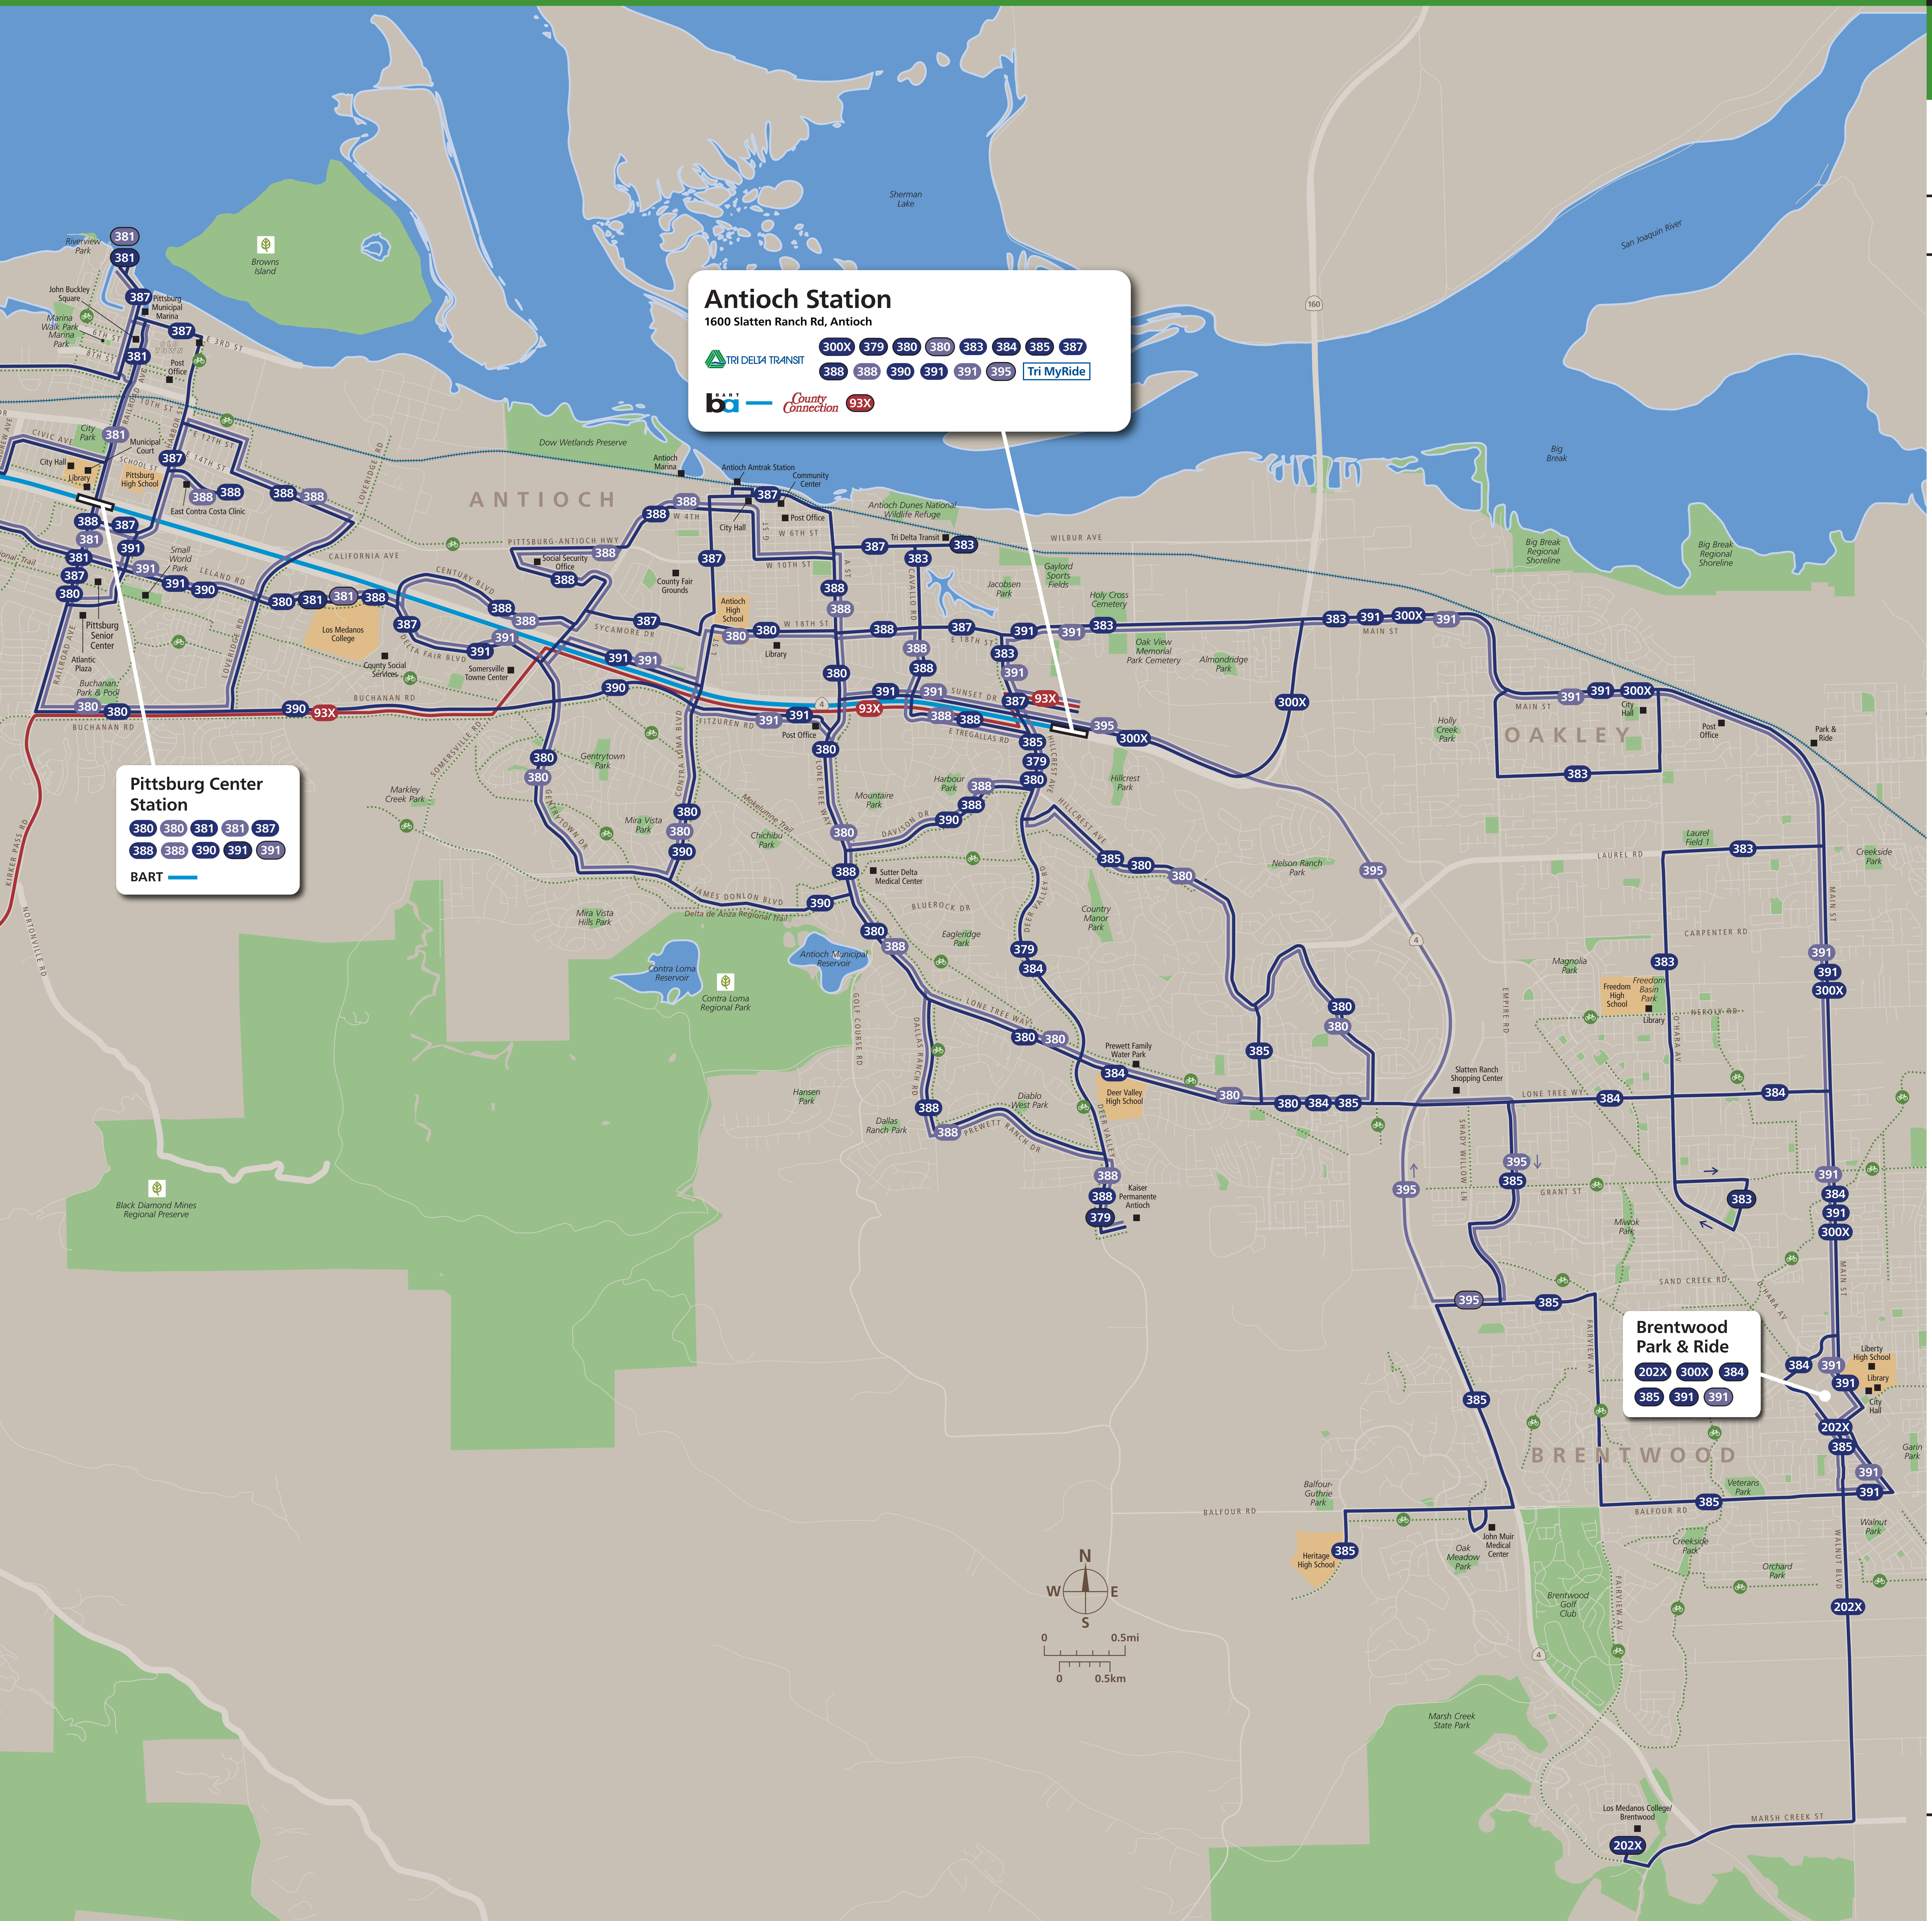

Transit Routes

With Bicycle Routes

Rutas del tránsito

公車路線圖

Transit Information

Antioch Station

Antioch

Map Key

- You Are Here
- BART
- County Connection Weekday Service
- County Connection Weekend Service
- Tri Delta Transit Weekday Service
- Tri Delta Transit Weekend Service
- Route Terminus
- Bike Routes

This map does not show all commuter, express, special event, or all-night routes. Service may vary with time of day or day of week. Service changes may have occurred since printing. Please consult transit agency schedule or contact 511 for more information.

Antioch Station
1600 Slatten Ranch Rd, Antioch

300X 379 380 380 383 384 385 387
388 388 390 391 391 395
93X

Pittsburg Center Station

380 380 381 381 387
388 388 390 391 391
BART

Brentwood Park & Ride

202X 300X 384
385 391 391

Call 511 | 511.org