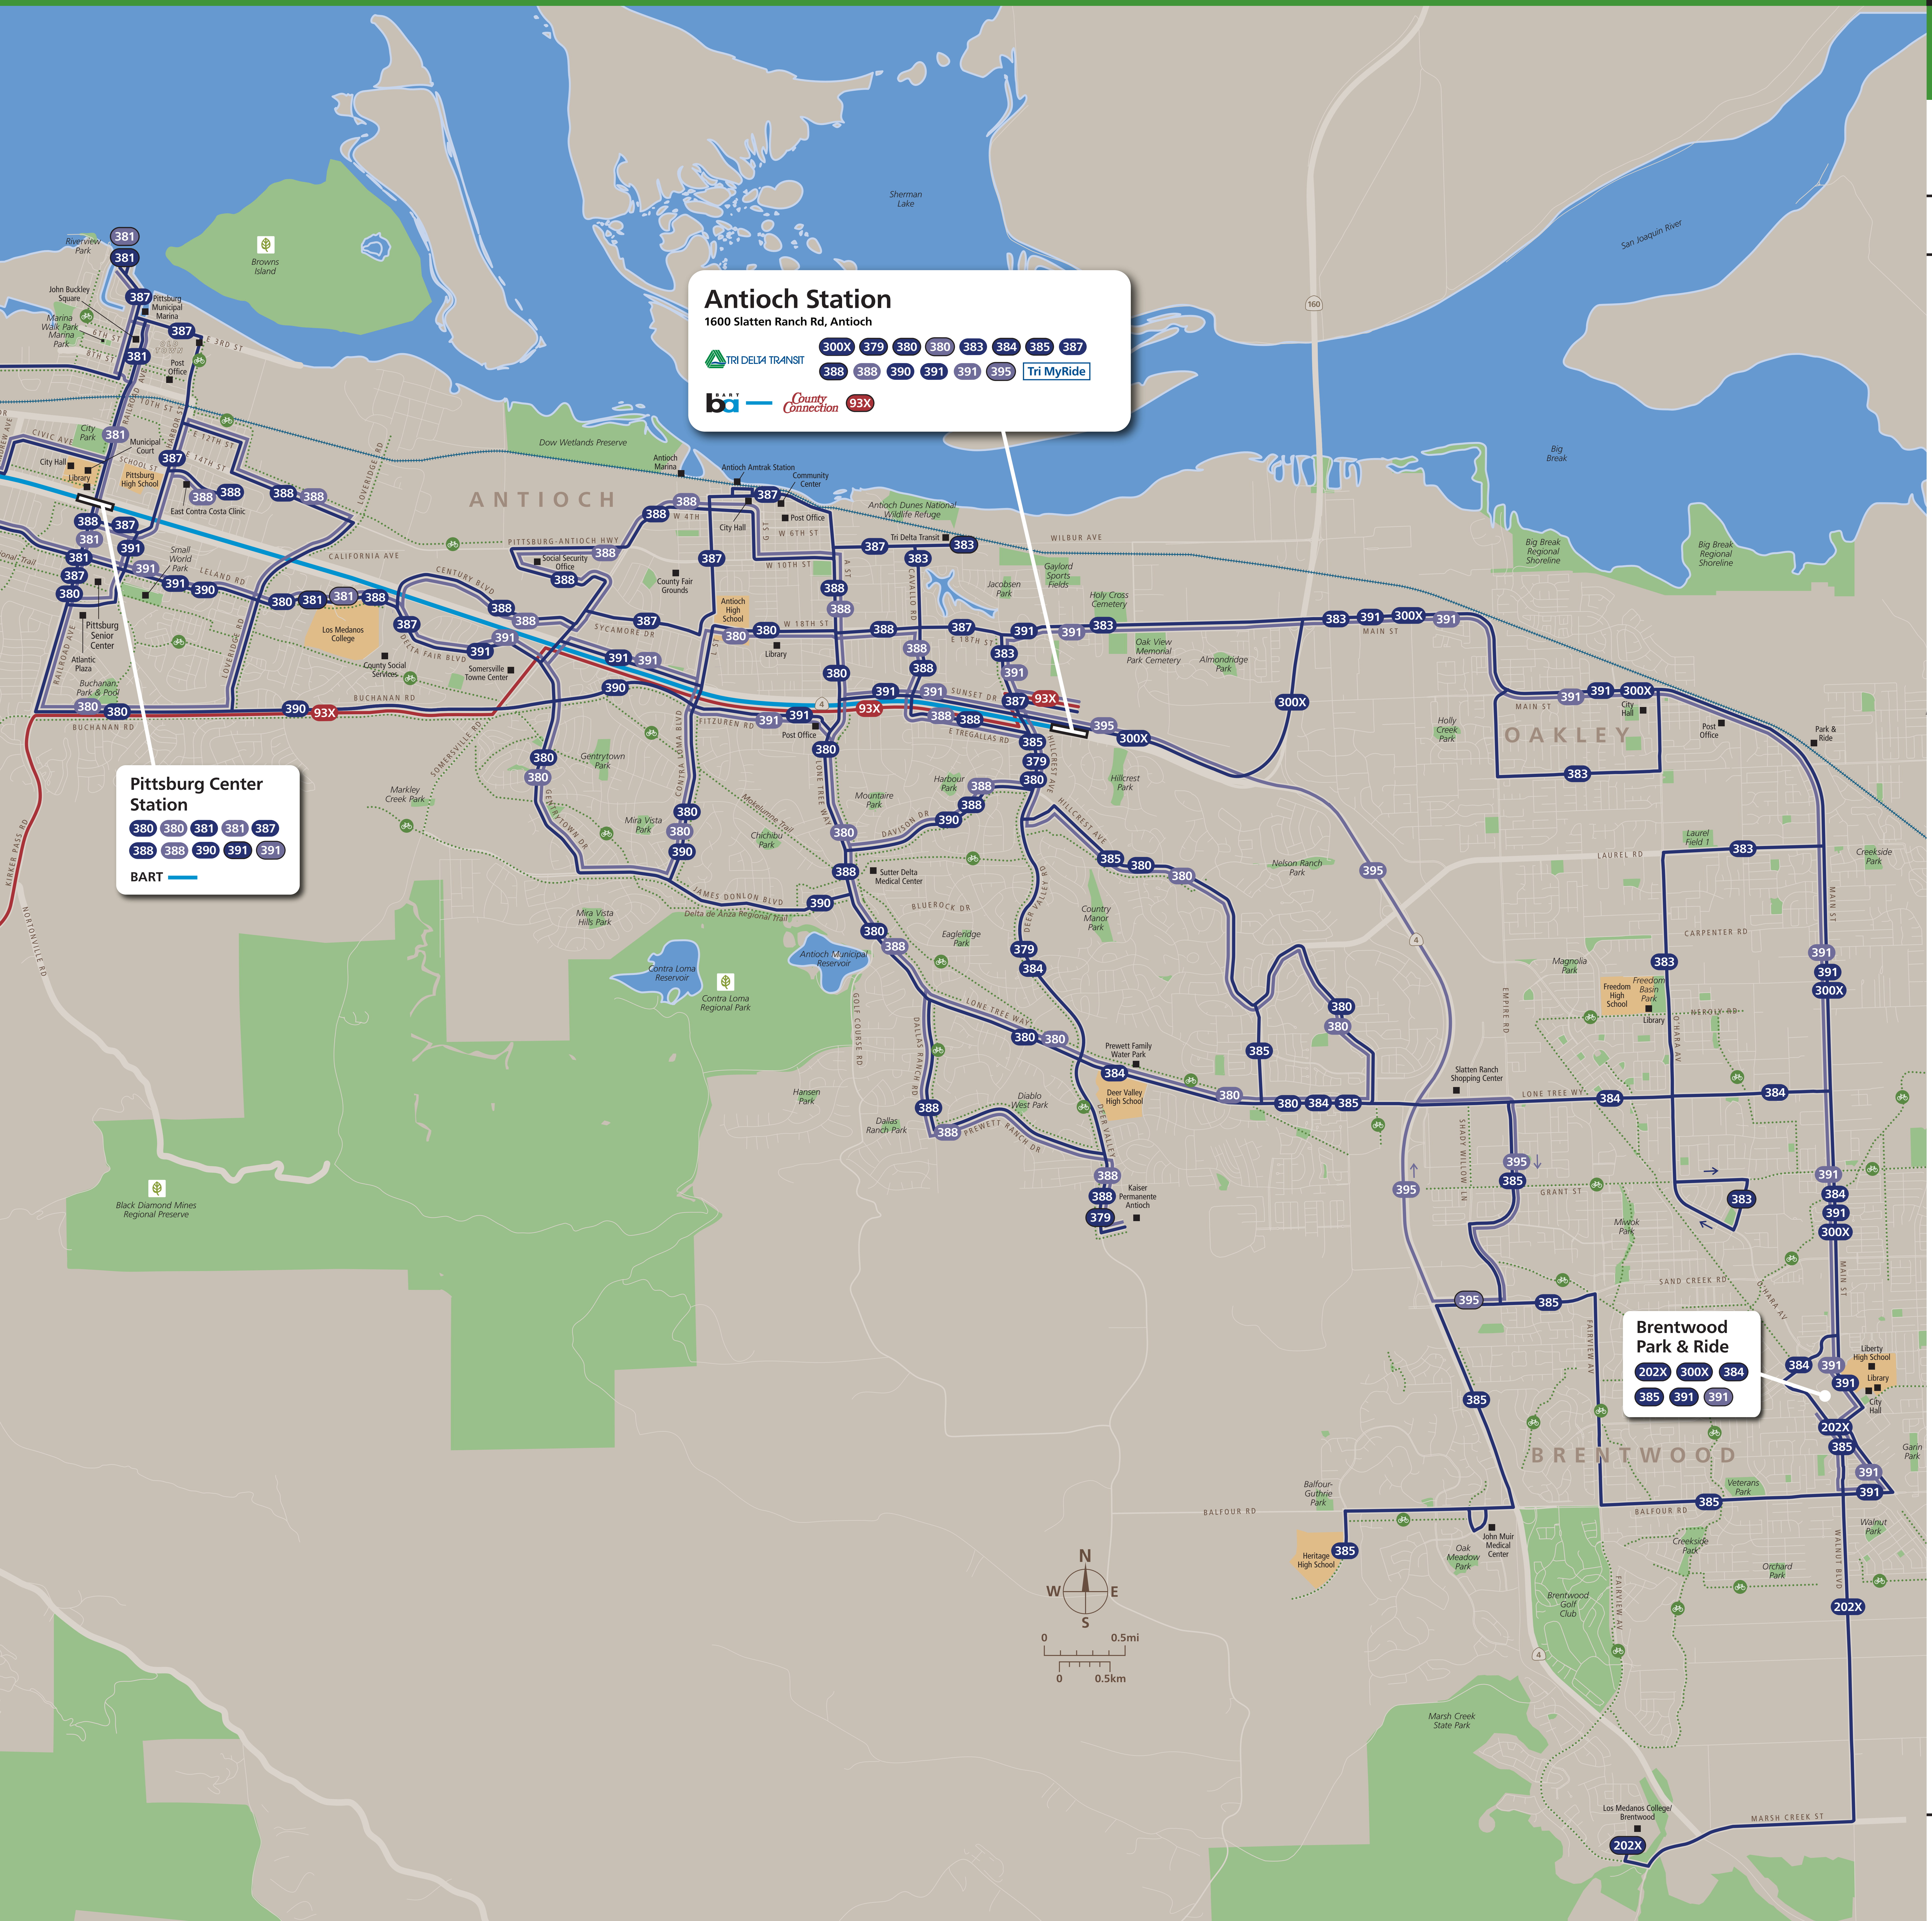

Transit Routes

With Bicycle Routes

Rutas del tránsito

公車路線圖

Transit Information

Antioch Station

Antioch

Map Key

- You Are Here
- BART
- County Connection Weekday Service
- County Connection Weekend Service
- Tri Delta Transit Weekday Service
- Tri Delta Transit Weekend Service
- Route Terminus
- Bike Routes

This map does not show all commuter, express, special event, or all-night routes. Service may vary with time of day or day of week. Service changes may have occurred since printing. Please consult transit agency schedule or contact 511 for more information.

Antioch Station
1600 Slatten Ranch Rd, Antioch

300X 379 380 380 383 384 385 387
388 388 390 391 391 395
93X

Pittsburg Center Station

380 380 381 381 387
388 388 390 391 391
BART

Brentwood Park & Ride

202X 300X 384
385 391 391

Call 511 | 511.org