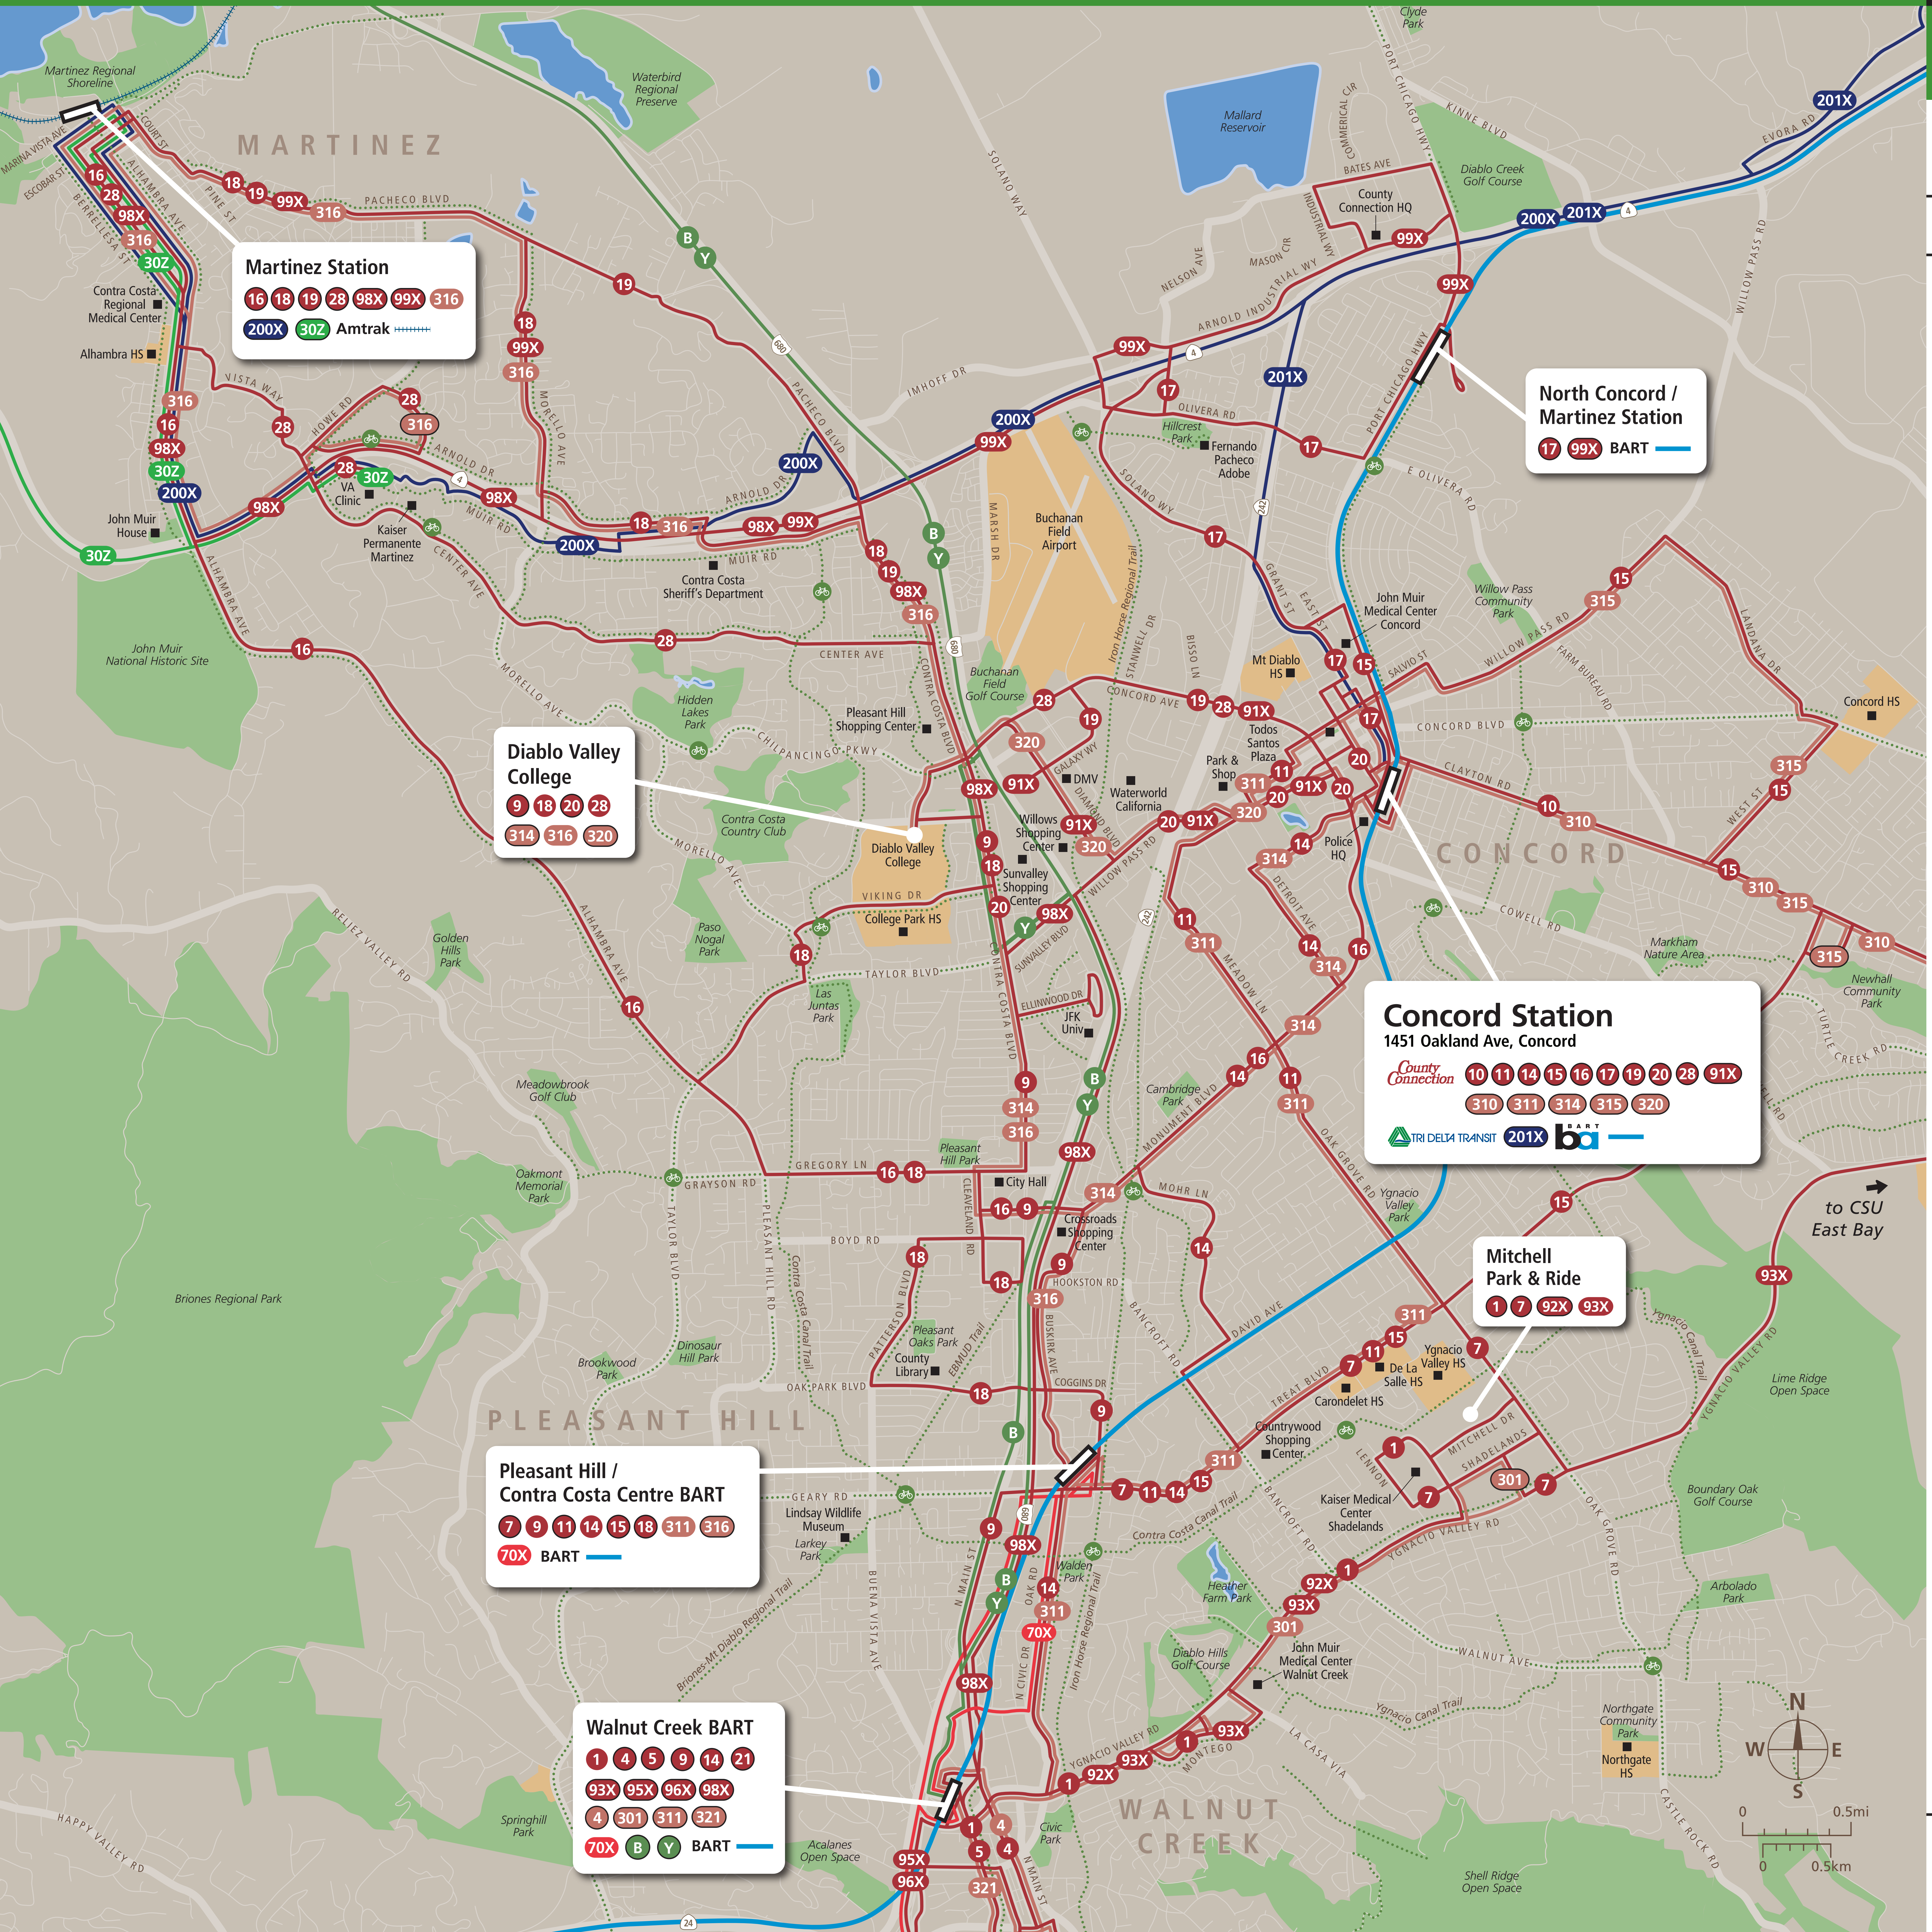

Transit Routes

Rutas del tránsito

公車路線圖

Transit Information

Concord Station

Concord

Map Key

- You Are Here
- BART
- County Connection Weekday Service
- County Connection Weekend Service
- Solano Express
- Tri Delta Transit
- WestCAT
- Route Terminus
- Bike Routes

This map does not show all commuter, express, special event, or all-night routes. Service may vary with time of day or day of week. Service changes may have occurred since printing. Please consult transit agency schedule or contact 511 for more information.

Call 511 | 511.org