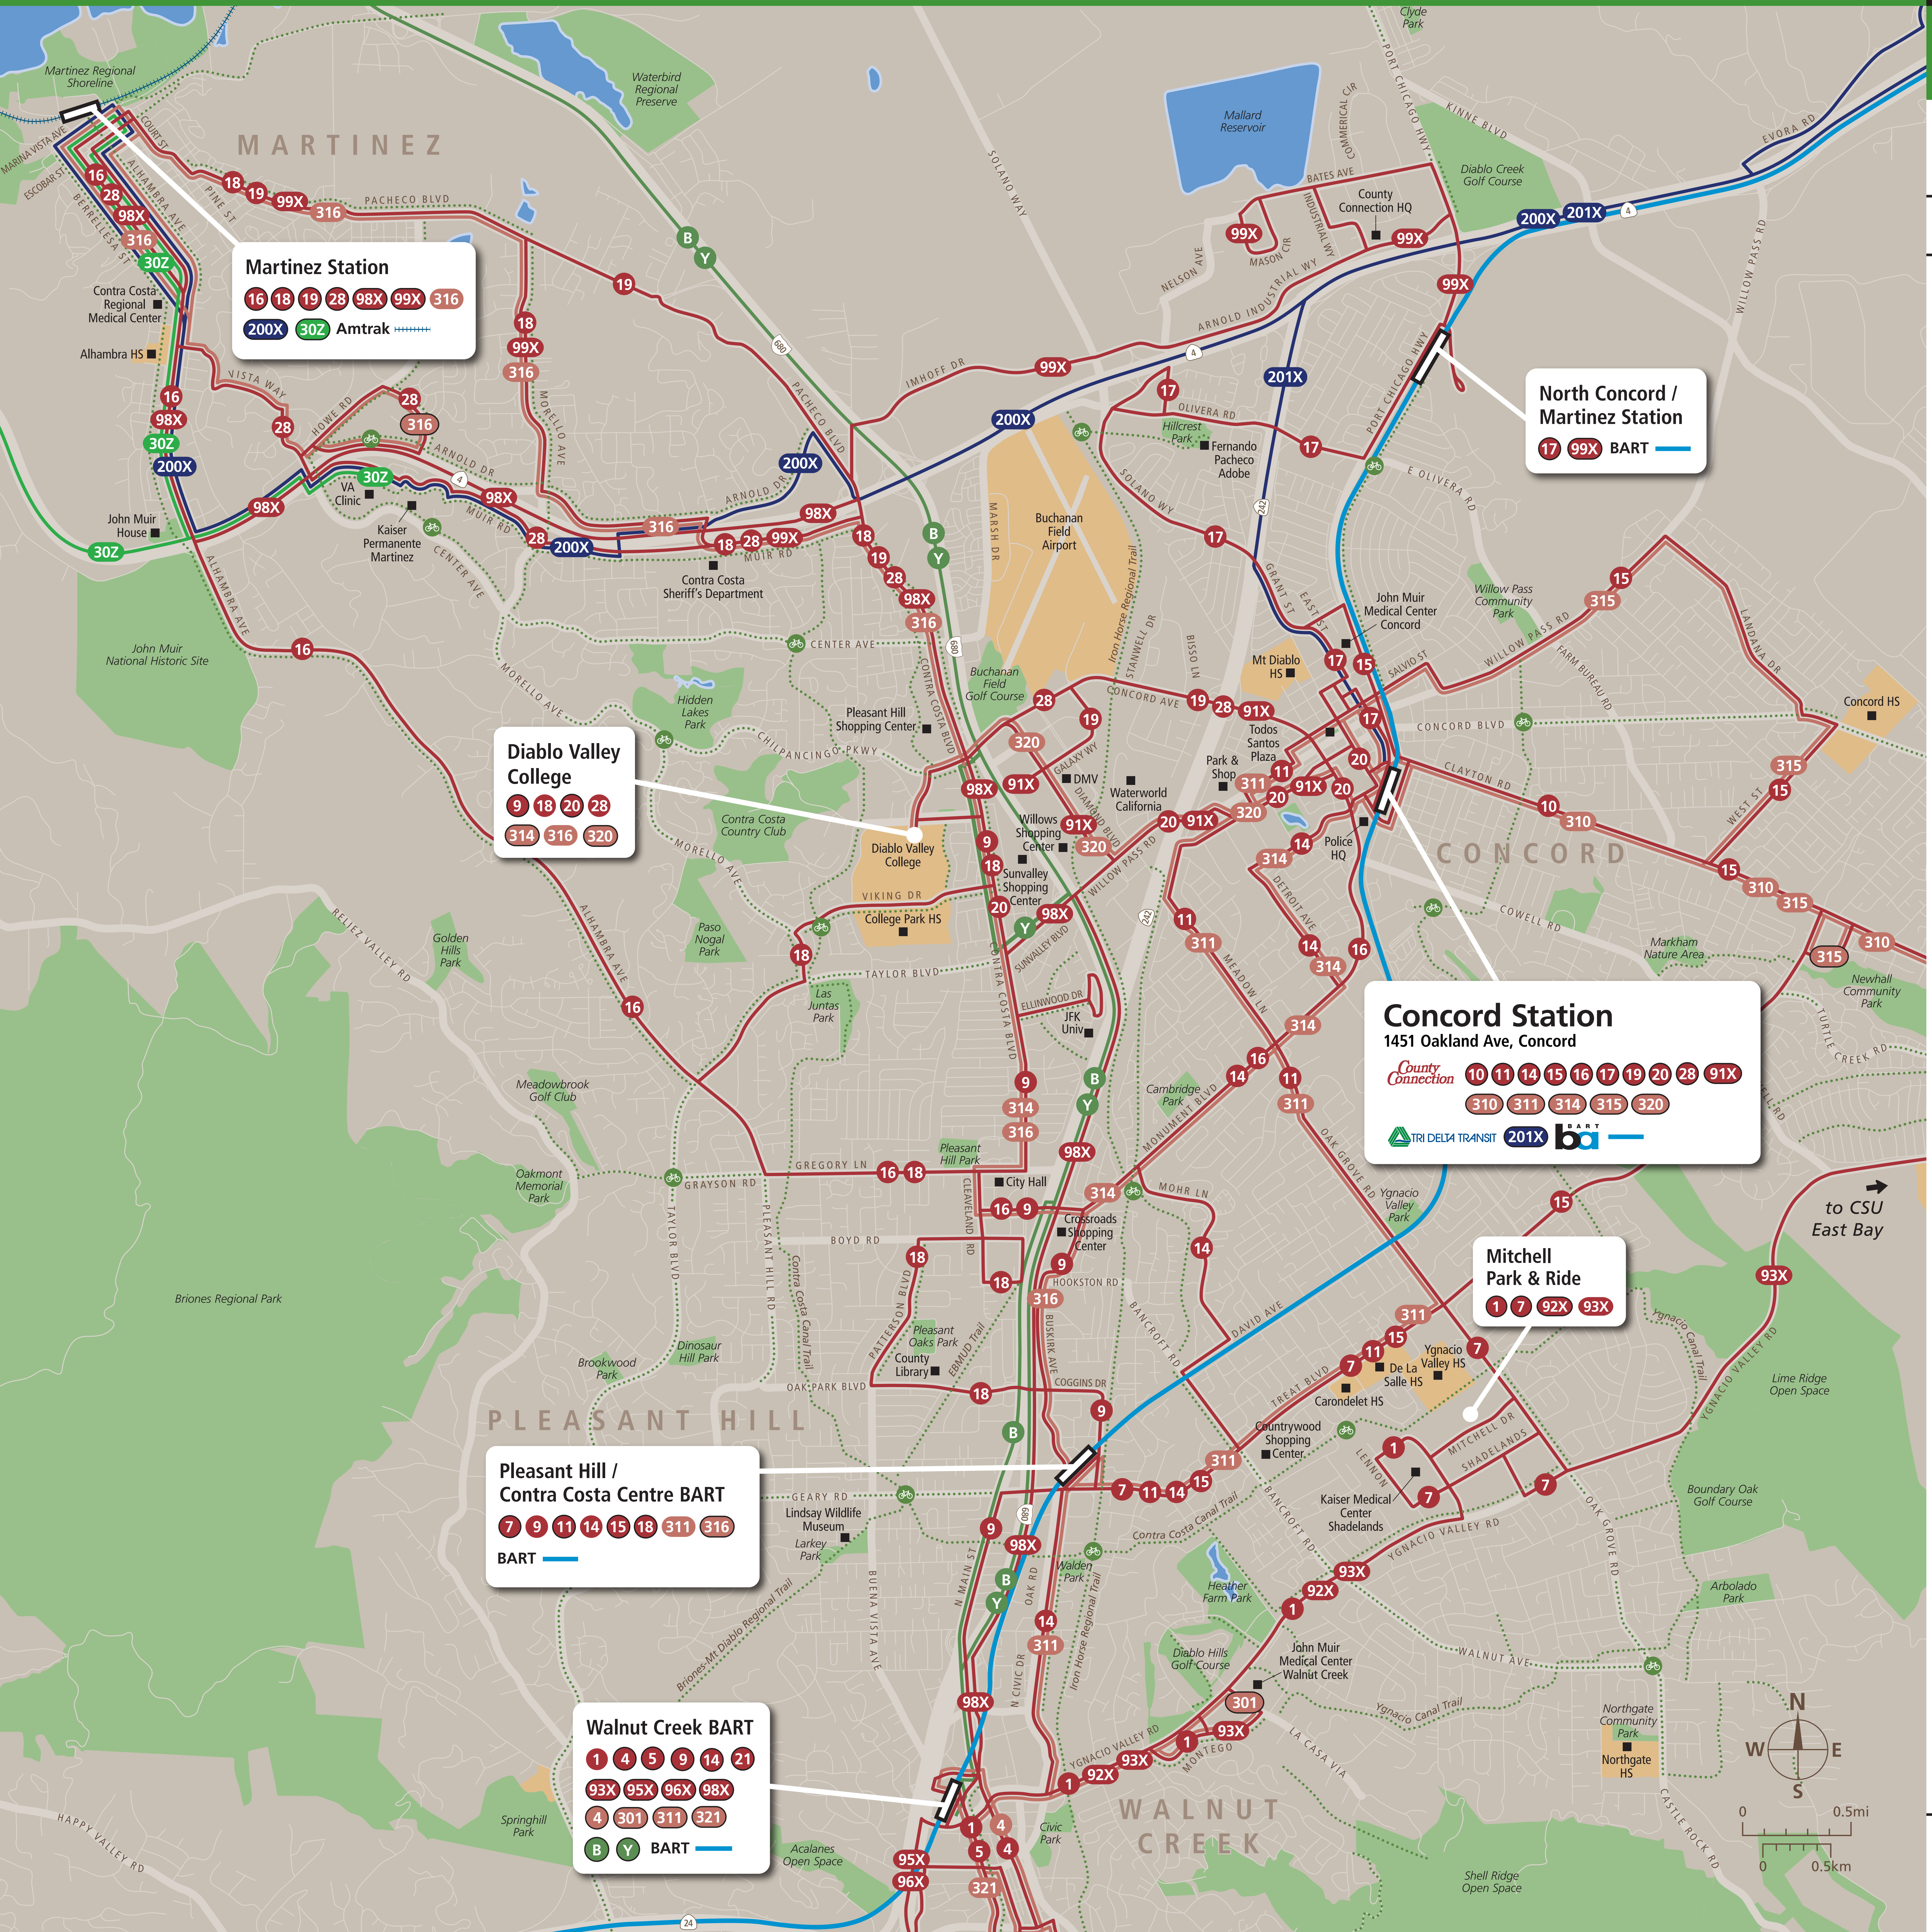

Transit Routes

Rutas del tránsito

公車路線圖

Transit Information

Concord Station

Concord

Map Key

- You Are Here
- BART
- County Connection Weekday Service
- County Connection Weekend Service
- Solano Express
- Tri Delta Transit
- WestCAT
- Route Terminus
- Bike Routes

This map does not show all commuter, express, special event, or all-night routes. Service may vary with time of day or day of week. Service changes may have occurred since printing. Please consult transit agency schedule or contact 511 for more information.

Martinez Station

16 18 19 28 98X 99X 316

200X 30Z Amtrak

North Concord / Martinez Station

17 99X BART

Diablo Valley College

9 18 20 28

314 316 320

Concord Station
1451 Oakland Ave, Concord

County Connection 10 11 14 15 16 17 19 20 28 91X

310 311 314 315 320

TRI DELTA TRANSIT 201X BART

Mitchell Park & Ride

1 7 92X 93X

Pleasant Hill / Contra Costa Centre BART

7 9 11 14 15 18 311 316

BART

Walnut Creek BART

1 4 5 9 14 21

93X 95X 96X 98X

4 301 311 321

B Y BART

511 SF Bay

Call 511 | 511.org