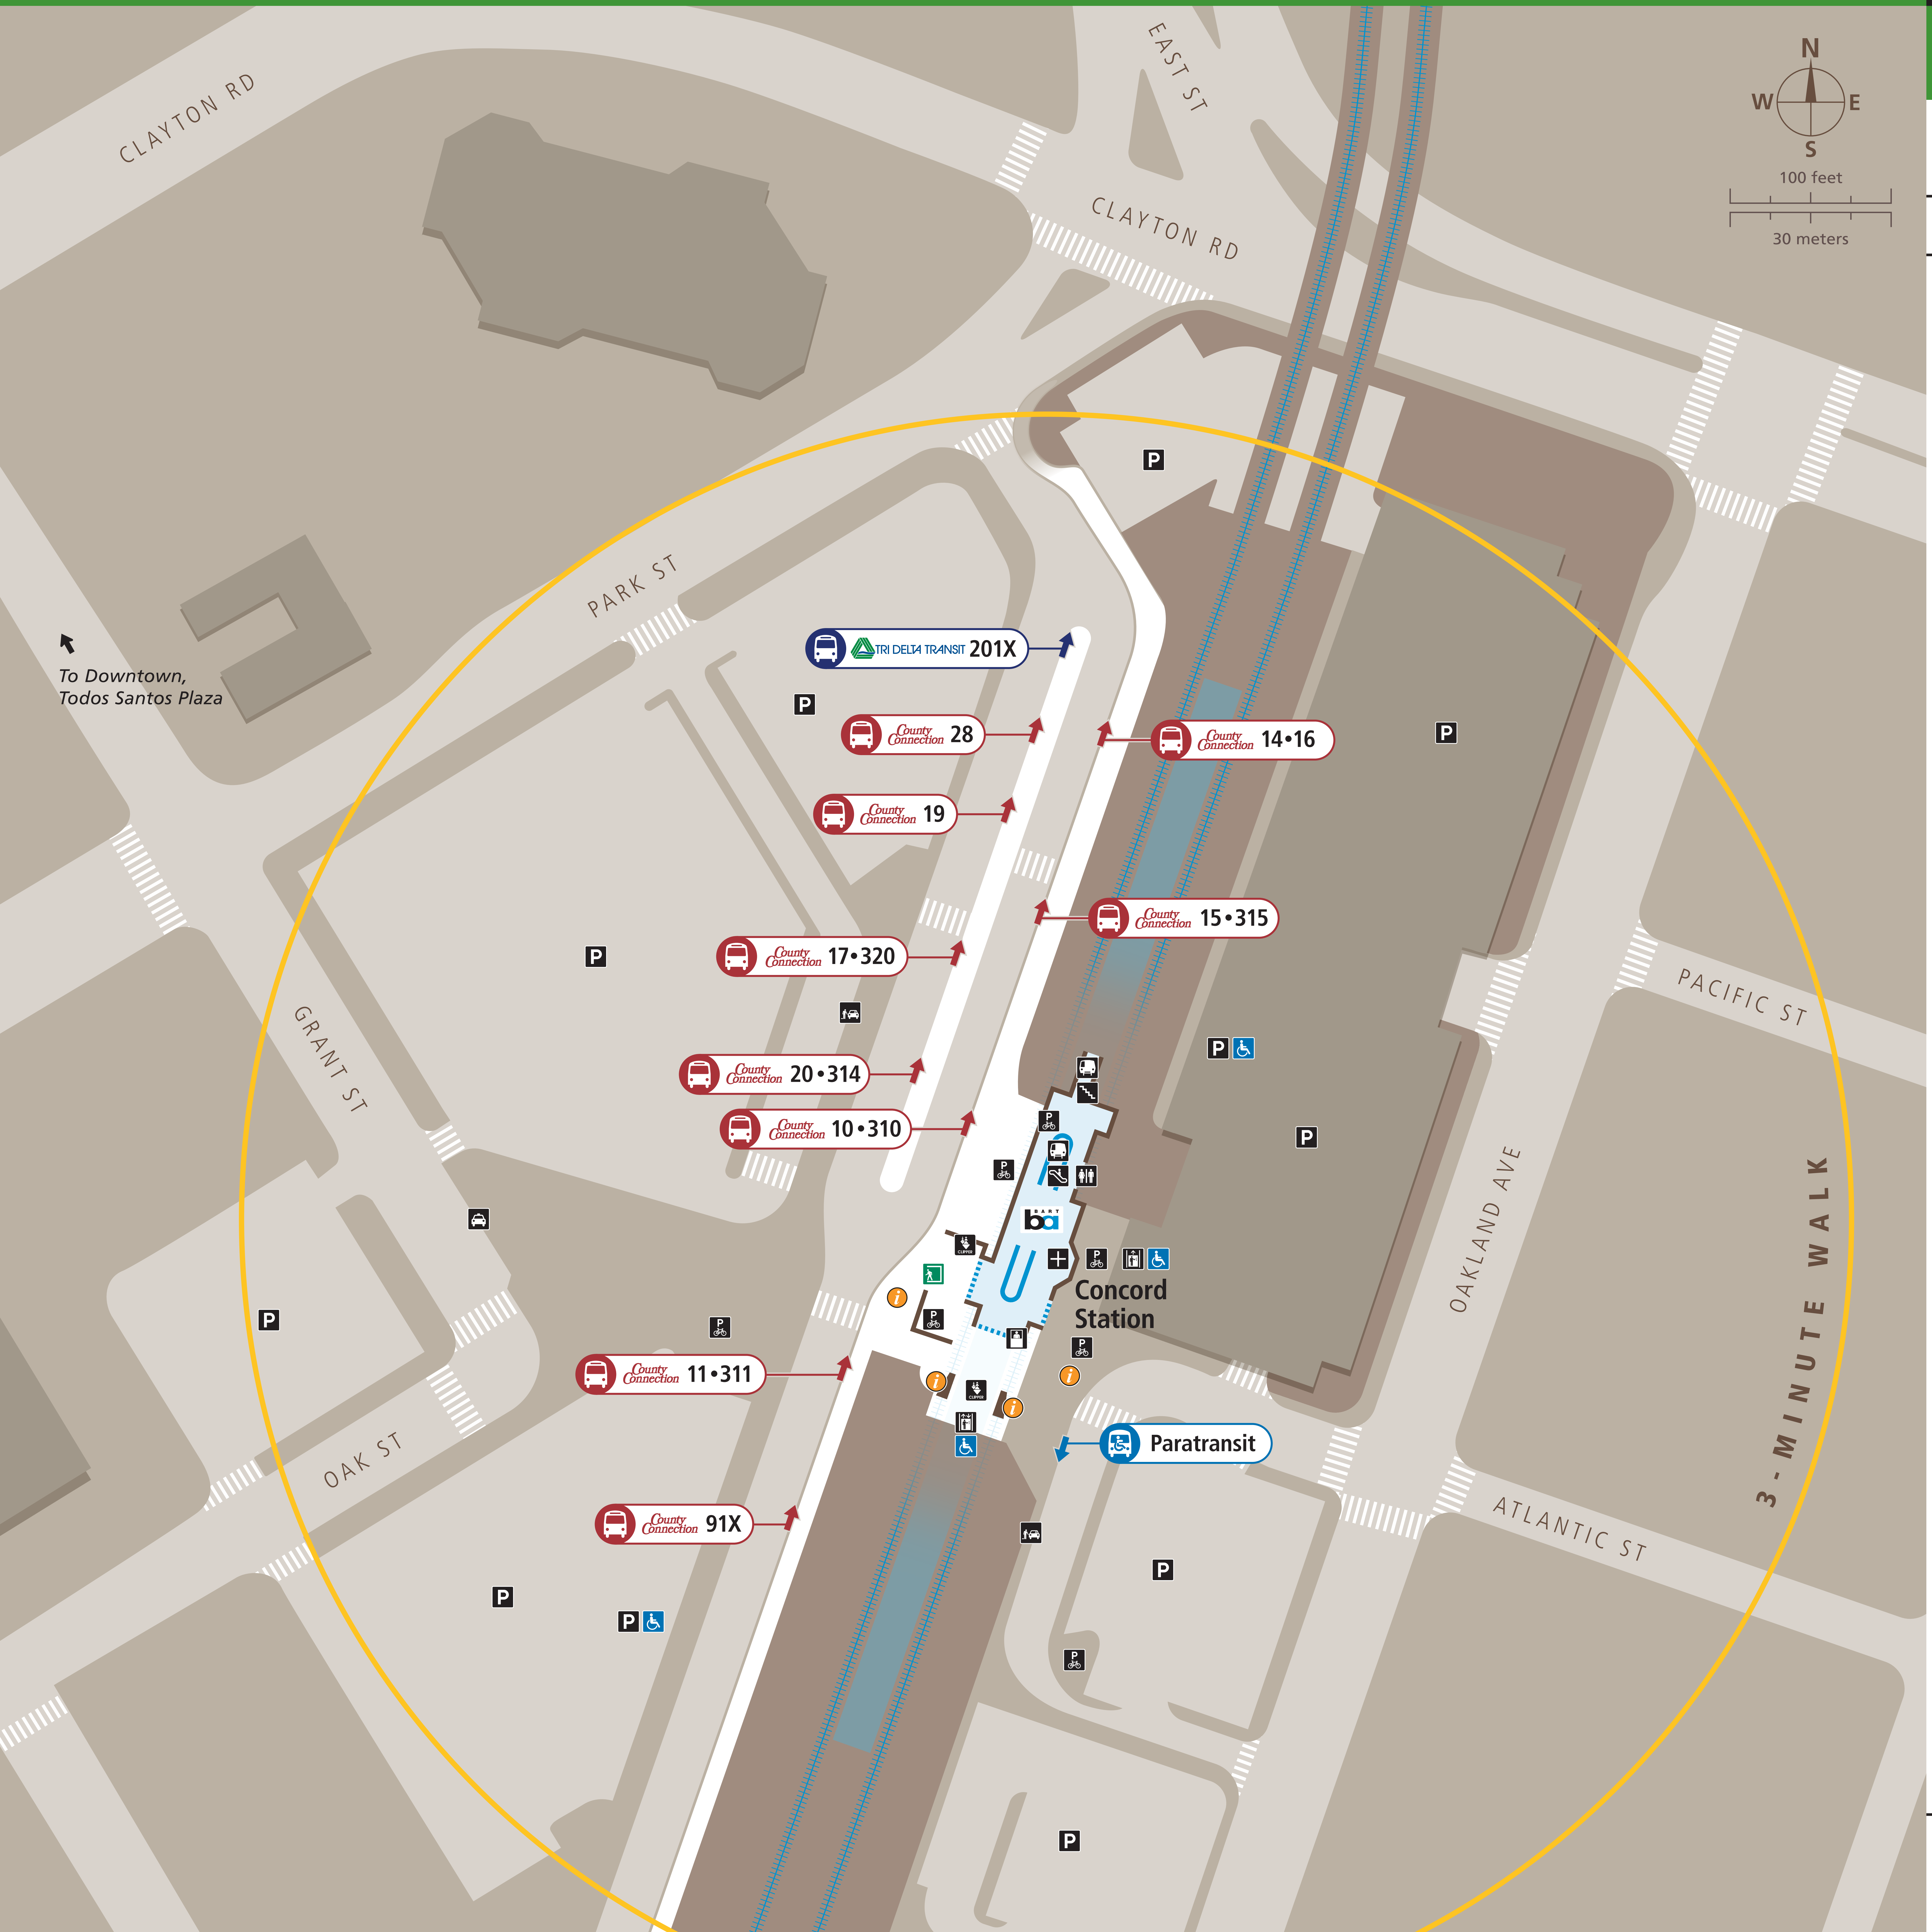

Transit Stops

Paradas del tránsito

公車站地圖

Transit Information

Concord Station

Concord

Map Key

- You Are Here
- 3-Minute Walk
  500ft/150m Radius
- Transit Information
- Station Entrance/Exit
- BART Train
- Bus
- Transit Stop
- Bicycle Lockers
- Elevator Wheelchair Accessible
- Escalator
- Parking
- Passenger Pick-up/Drop-off
- Restrooms
- Stairs
- Station Agent Booth
- Taxi Stand
- Telephones
- Ticket Vending:
  - Clipper/BART Tickets
  - Addfare
  - Wheelchair Accessible

Transit Lines

County Connection	
Local Bus Lines	
10	Clayton
11	Pleasant Hill BART via Oak Grove Road
14	Pleasant Hill BART via Monument Blvd.
15	Walnut Creek BART via Treat Blvd.
16	Martinez Amtrak via Alhambra Ave.
17	North Concord BART via Solano Way
19	Martinez Amtrak via Pacheco
20	Diablo Valley College
28	Martinez Amtrak via Diablo Valley College
91X	Concord Commuter Express
Weekend Only Bus Lines	
310	Clayton
311	Walnut Creek BART via Treat Blvd.
314	Diablo Valley College via Monument Blvd.
315	Landana Dr.
320	Diablo Valley College via Willow Pass Rd.
Express Bus Line	
201X	Pittsburg/Bay Point BART

Call 511 | 511.org