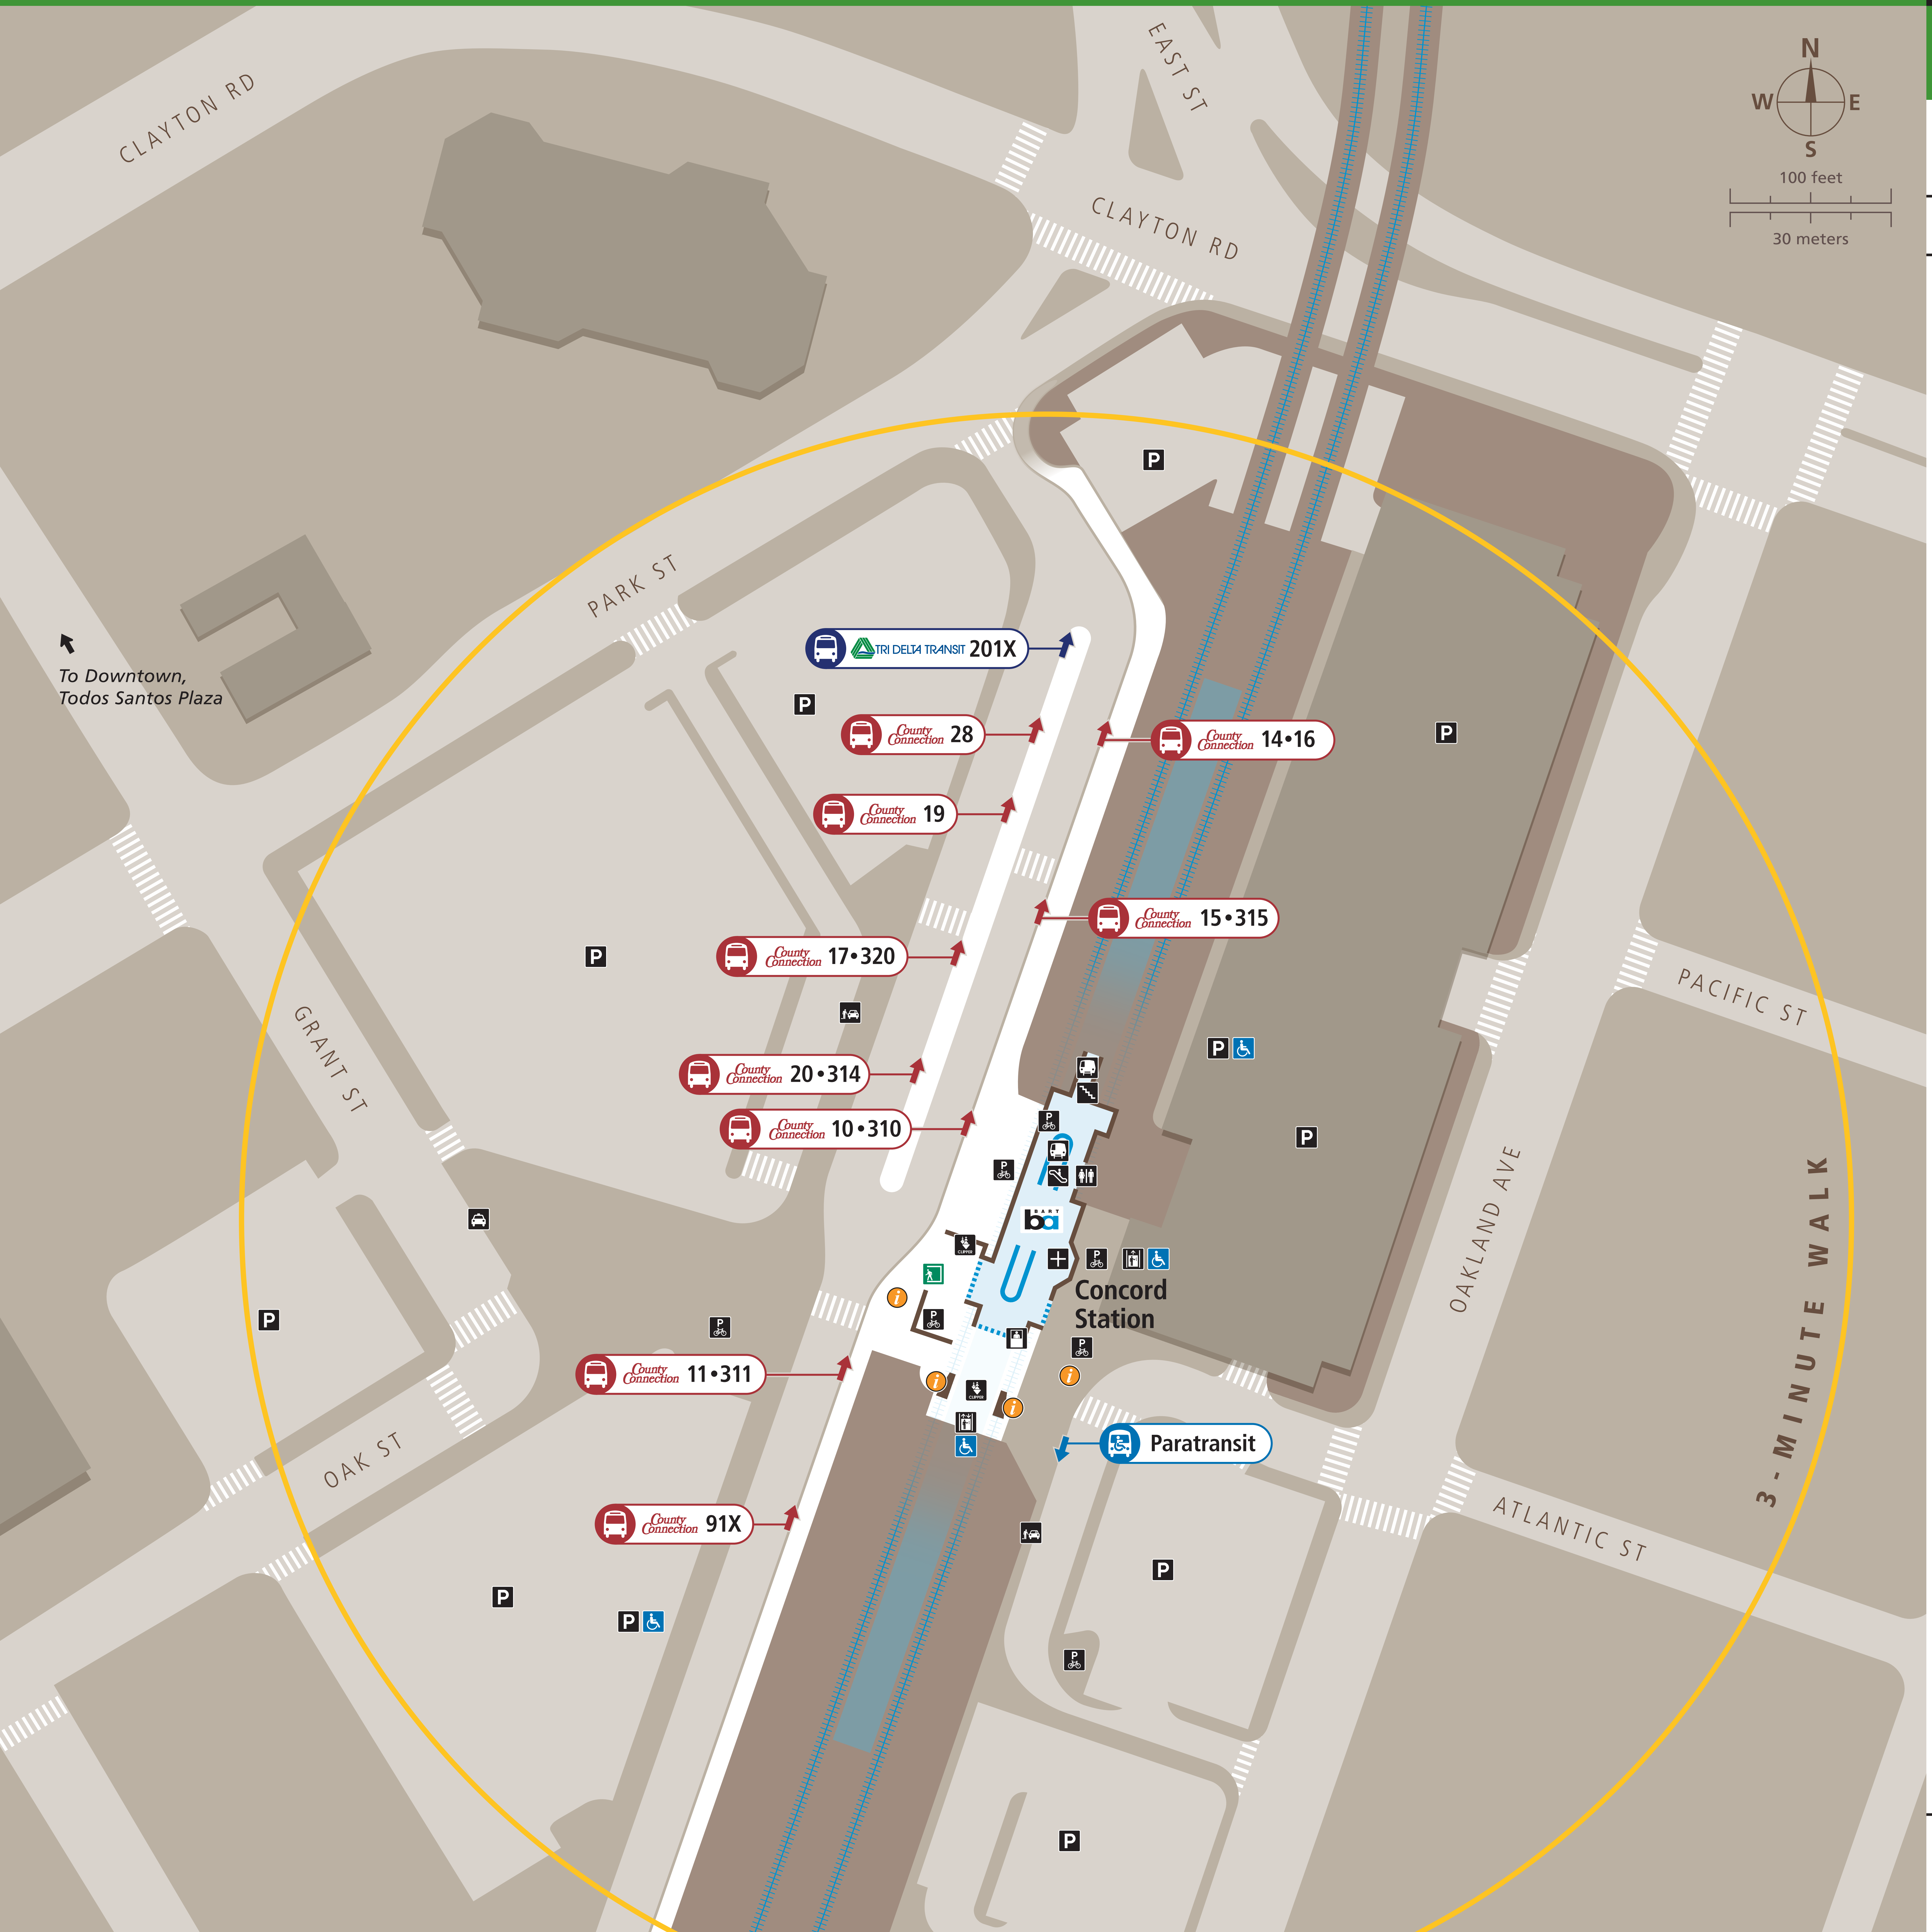

Transit Stops

Paradas del tránsito

公車站地圖

Transit Information

Concord Station

Concord

Map Key

- You Are Here
- 3-Minute Walk
  500ft/150m Radius
- Transit Information
- Station Entrance/Exit
- BART Train
- Bus
- Transit Stop
- Bicycle Lockers
- Elevator Wheelchair Accessible
- Escalator
- Parking
- Passenger Pick-up/Drop-off
- Restrooms
- Stairs
- Station Agent Booth
- Taxi Stand
- Telephones
- Ticket Vending:
  - Clipper/BART Tickets
  - Addfare
  - Wheelchair Accessible

Transit Lines

County Connection	
Local Bus Lines	
10	Clayton
11	Pleasant Hill BART via Oak Grove Road
14	Pleasant Hill BART via Monument Blvd.
15	Walnut Creek BART via Treat Blvd.
16	Martinez Amtrak via Alhambra Ave.
17	North Concord BART via Solano Way
19	Martinez Amtrak via Pacheco
20	Diablo Valley College
28	Martinez Amtrak via Diablo Valley College
91X	Concord Commuter Express
Weekend Only Bus Lines	
310	Clayton
311	Walnut Creek BART via Treat Blvd.
314	Diablo Valley College via Monument Blvd.
315	Landana Dr.
320	Diablo Valley College via Willow Pass Rd.
Tri Delta Transit	
Express Bus Line	
201X	Pittsburg/Bay Point BART

Call 511 | 511.org