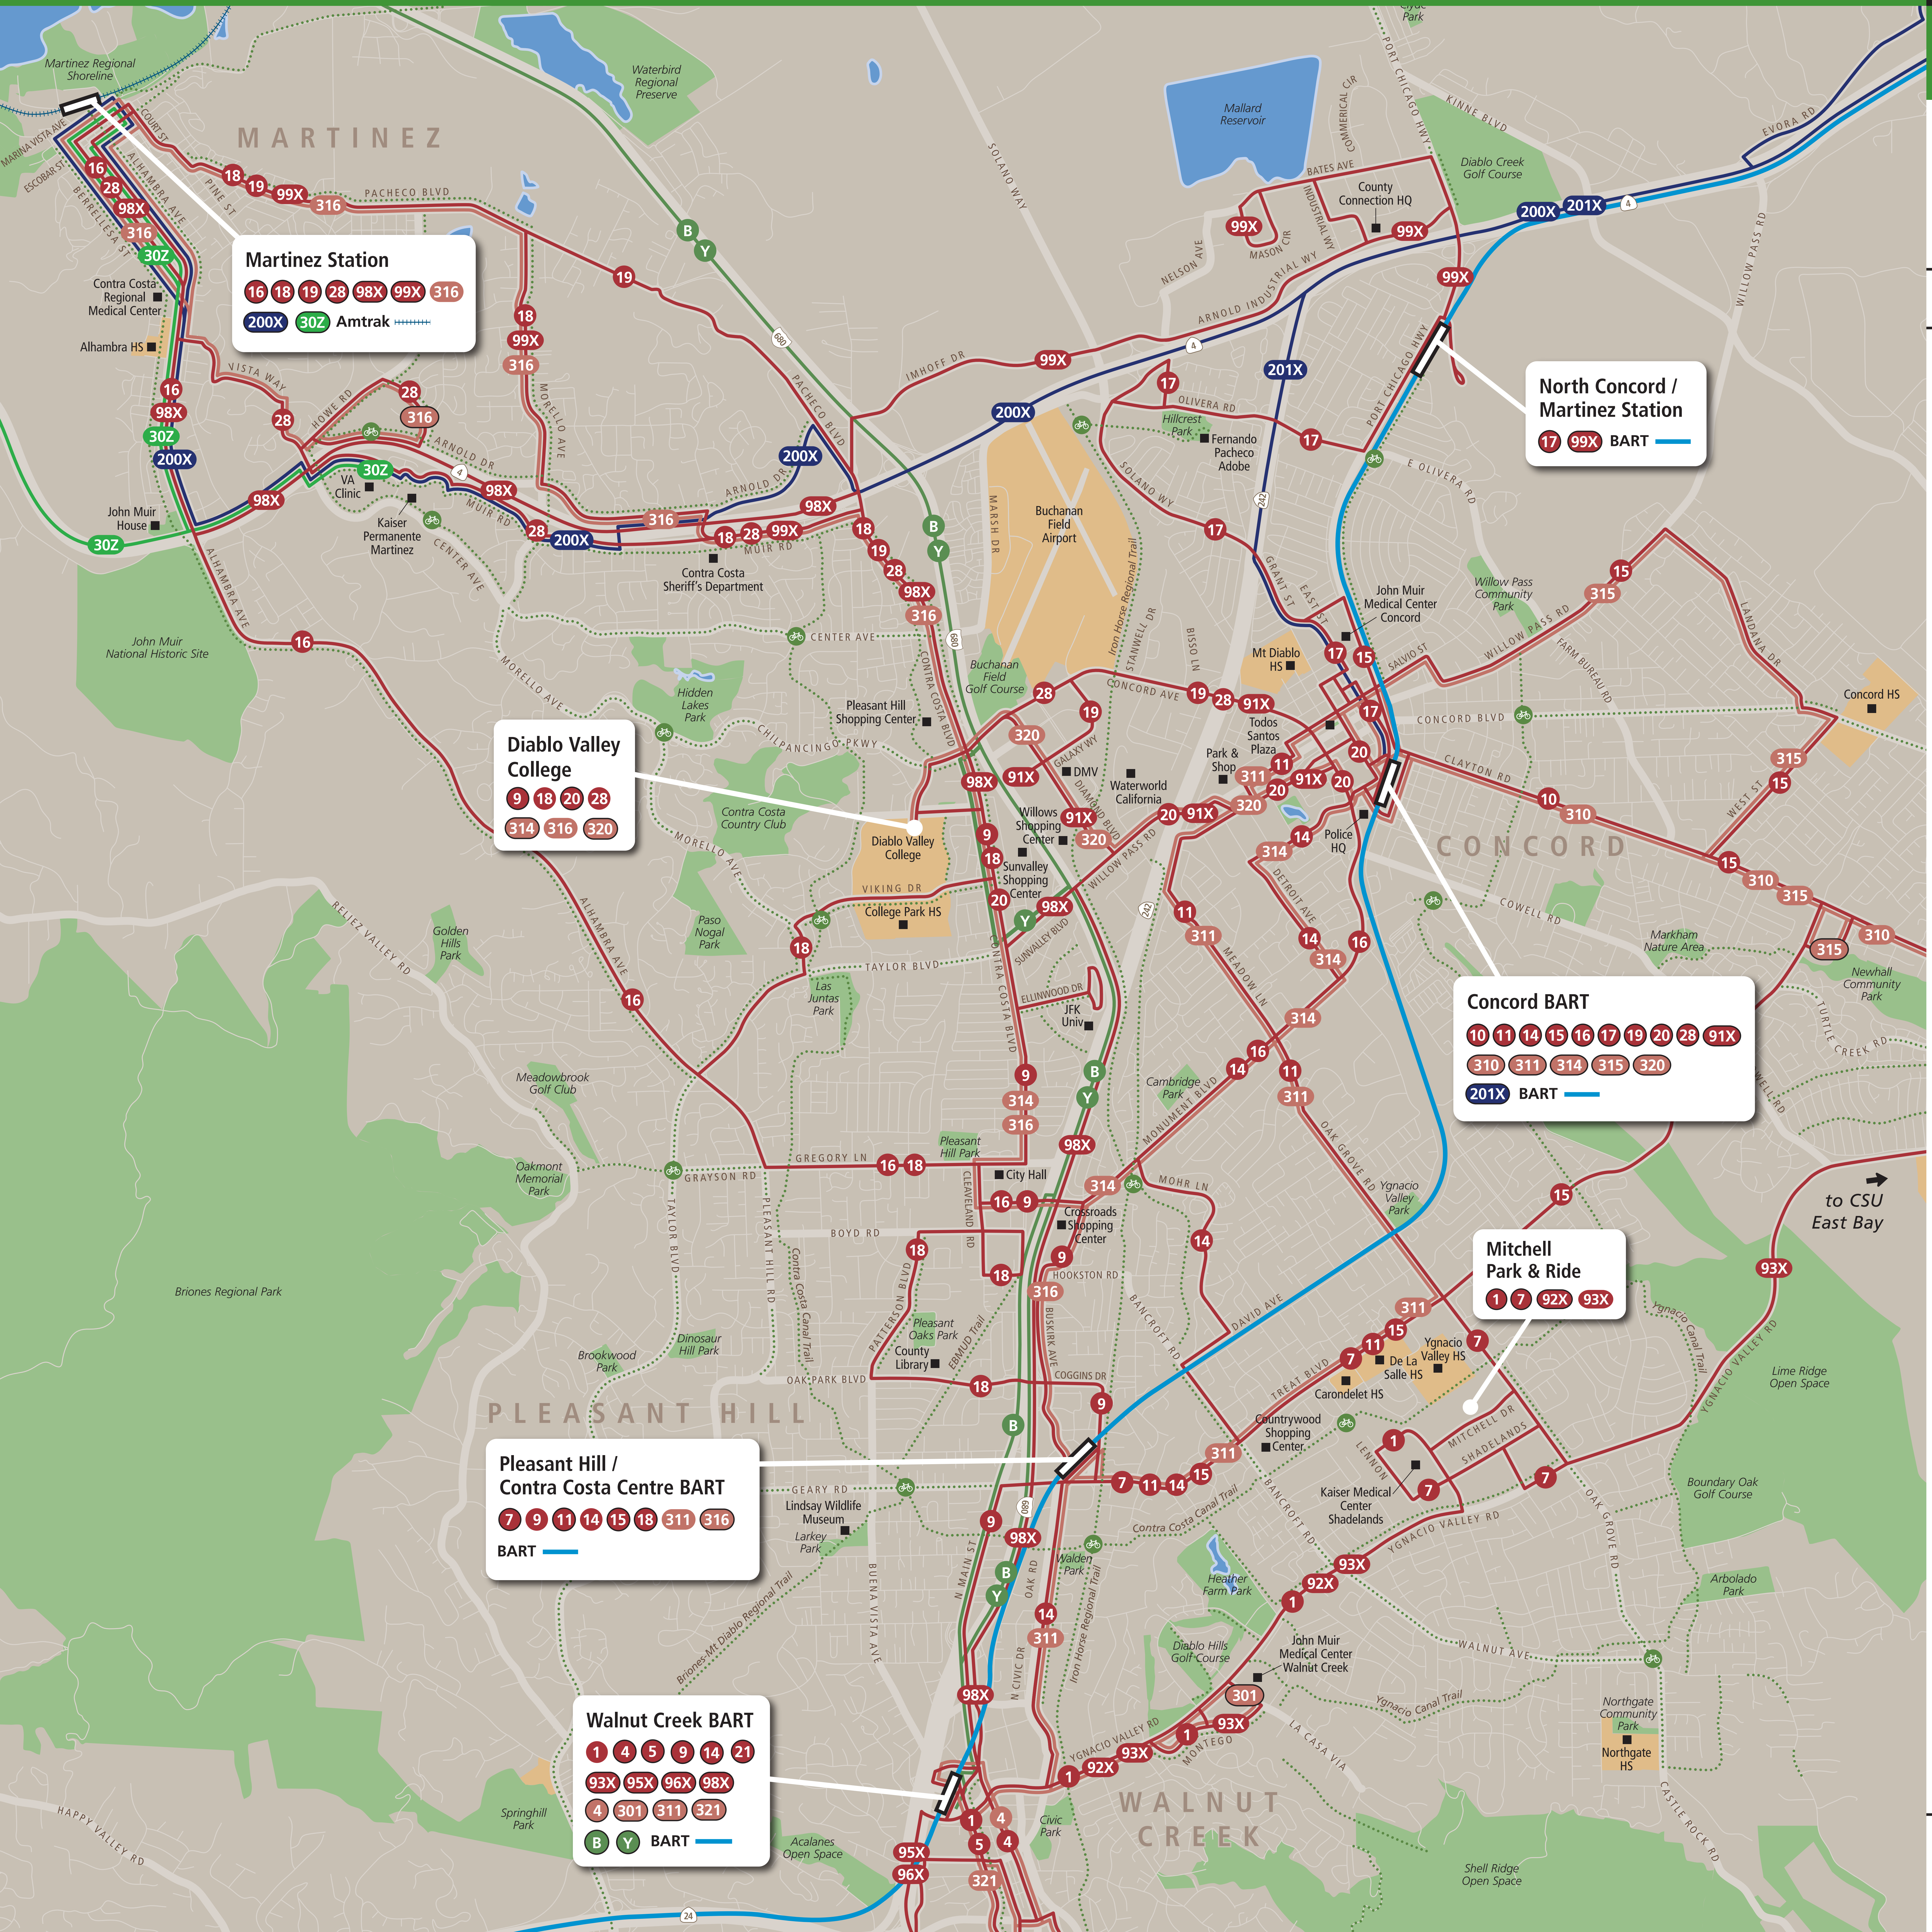

Transit Routes

Rutas del tránsito

公車路線圖

Martinez Station
16 18 19 28 98X 99X 316
200X 30Z Amtrak

North Concord / Martinez Station
17 99X BART

Diablo Valley College
9 18 20 28
314 316 320

Concord BART
10 11 14 15 16 17 19 20 28 91X
310 311 314 315 320
201X BART

Mitchell Park & Ride
1 7 92X 93X

Pleasant Hill / Contra Costa Centre BART
7 9 11 14 15 18 311 316
BART

Walnut Creek BART
1 4 5 9 14 21
93X 95X 96X 98X
4 301 311 321
B Y BART

Transit Information

North Concord / Martinez Station

Concord

Map Key

- You Are Here
- BART
- County Connection Weekday Service
- County Connection Weekend Service
- Solano Express
- Tri Delta Transit
- WestCAT
- Route Terminus
- Bike Routes

This map does not show all commuter, express, special event, or all-night routes. Service may vary with time of day or day of week. Service changes may have occurred since printing. Please consult transit agency schedule or contact 511 for more information.

Call 511 | 511.org