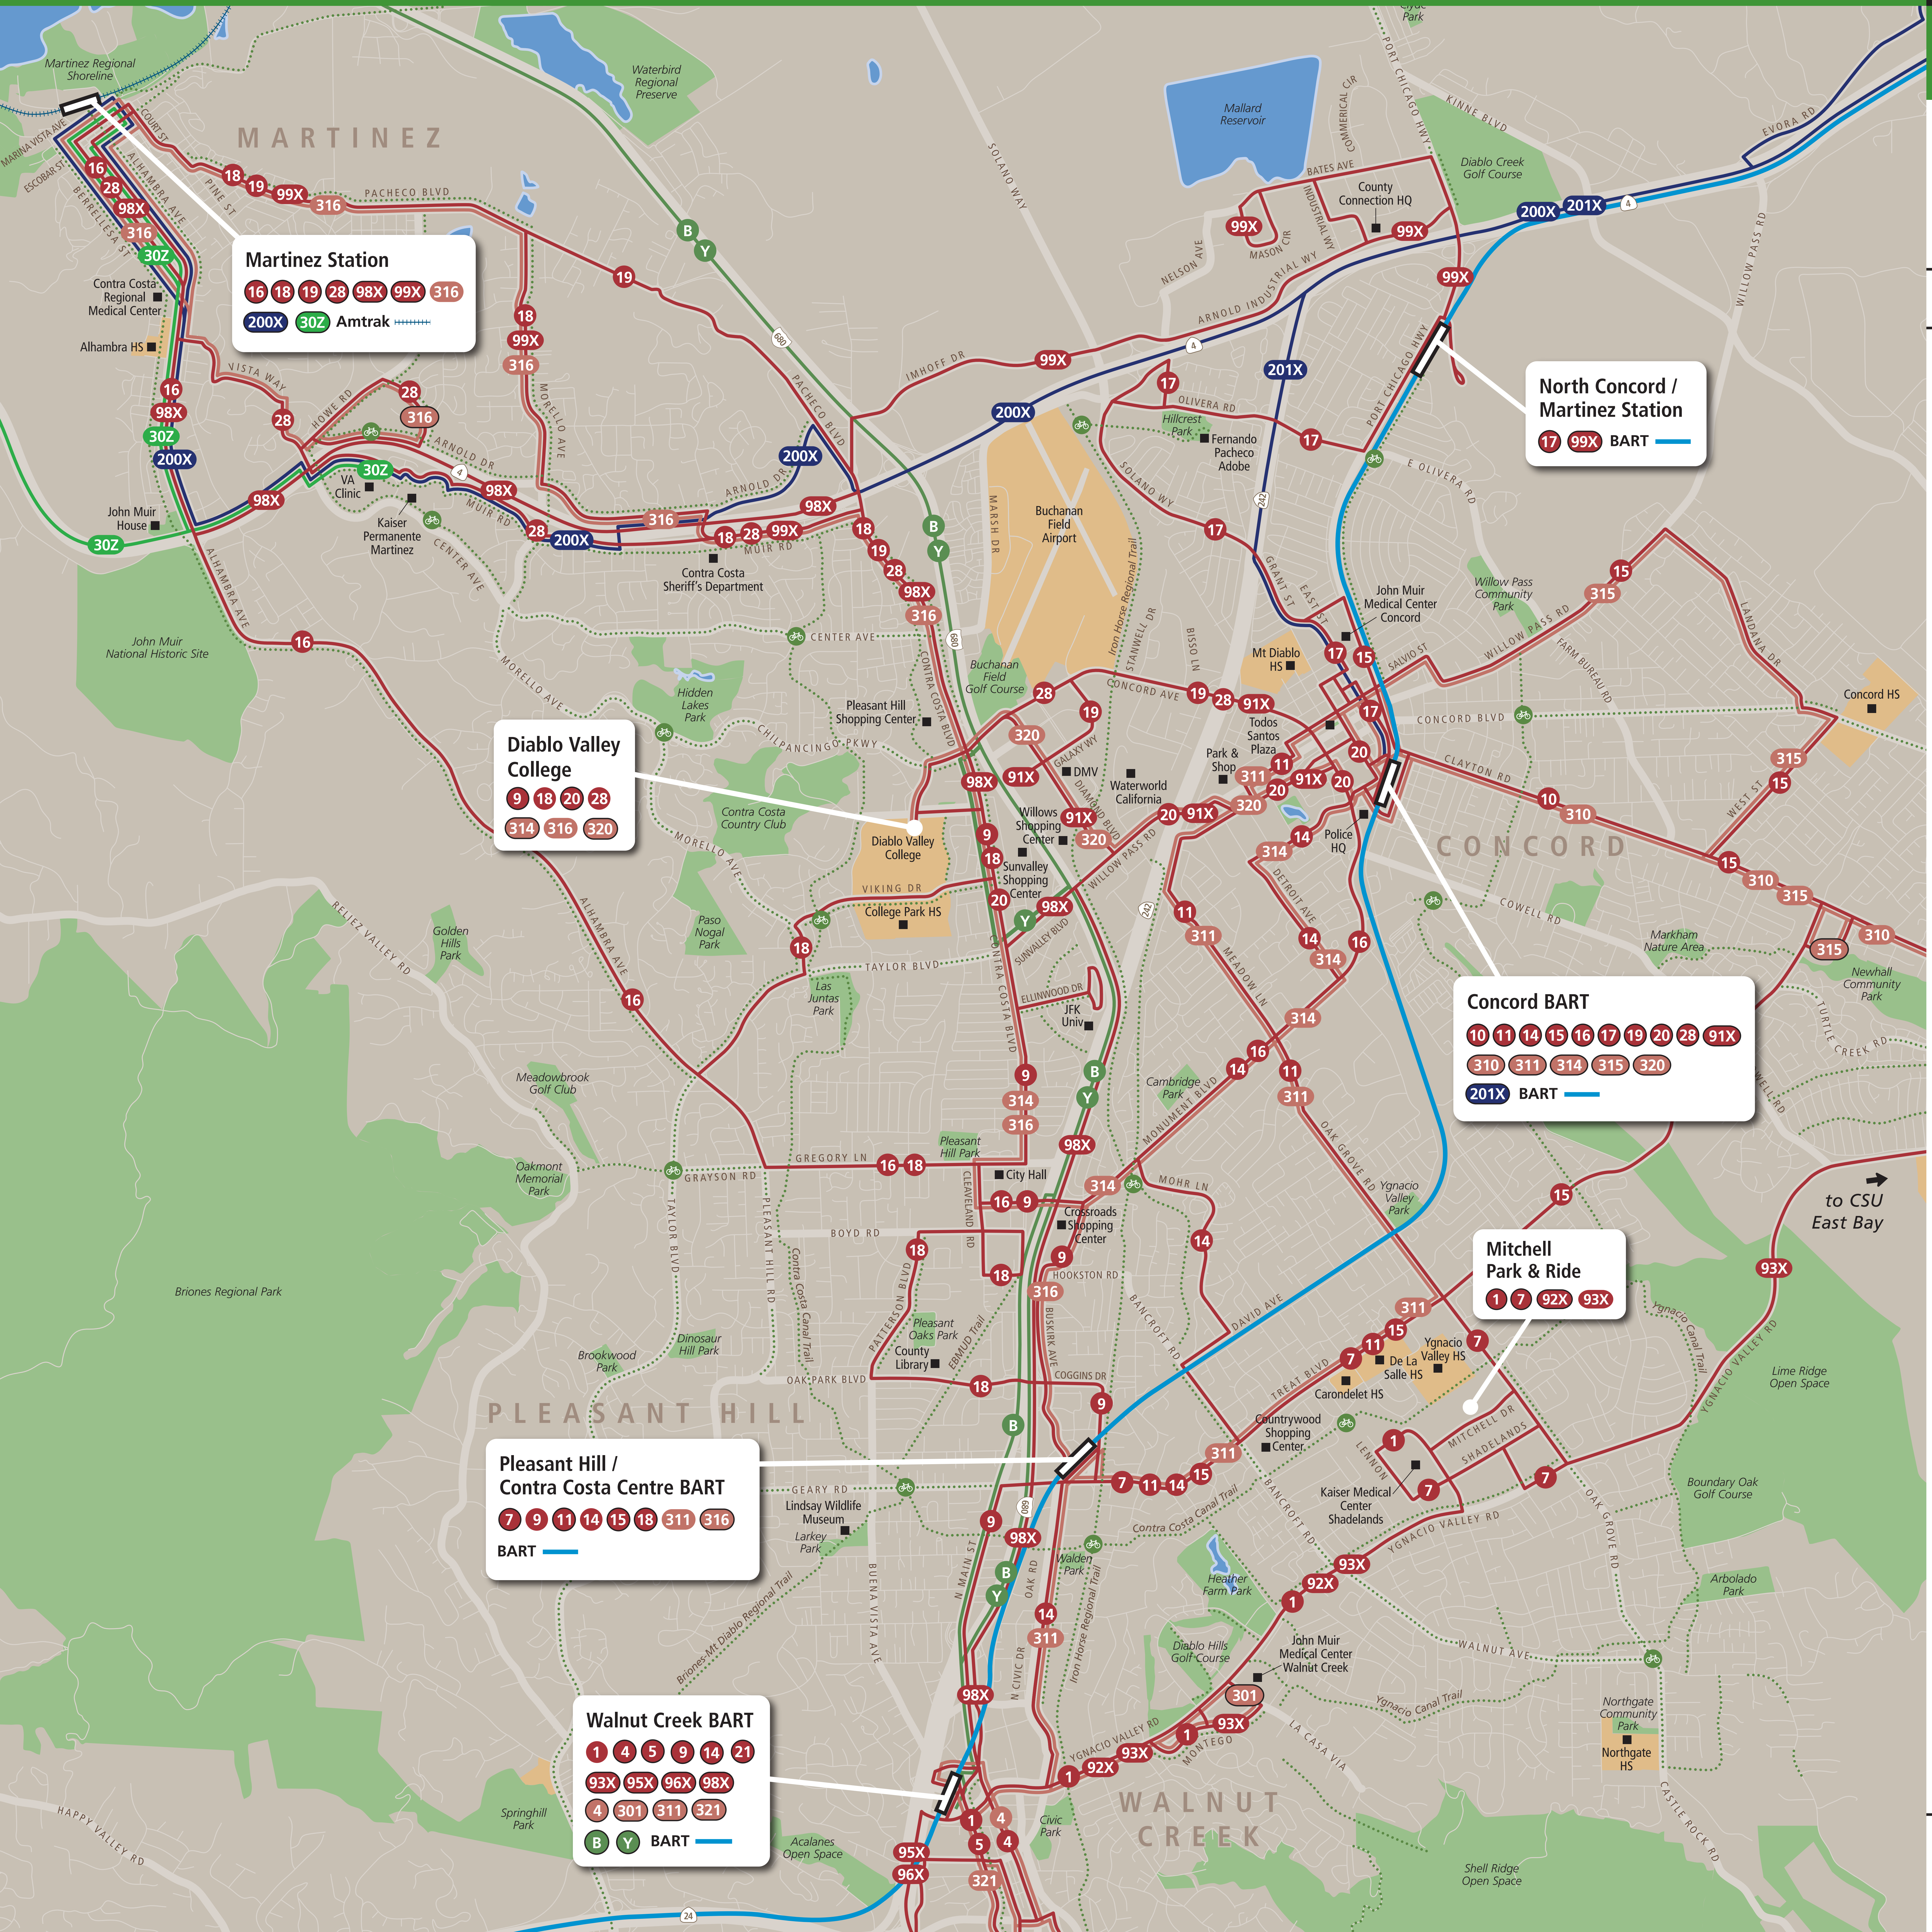

Transit Routes

Rutas del tránsito

公車路線圖

Martinez Station
16 18 19 28 98X 99X 316
200X 30Z Amtrak

North Concord / Martinez Station
17 99X BART

Diablo Valley College
9 18 20 28
314 316 320

Concord BART
10 11 14 15 16 17 19 20 28 91X
310 311 314 315 320
201X BART

Mitchell Park & Ride
1 7 92X 93X

Pleasant Hill / Contra Costa Centre BART
7 9 11 14 15 18 311 316
BART

Walnut Creek BART
1 4 5 9 14 21
93X 95X 96X 98X
4 301 311 321
B Y BART

Transit Information

North Concord / Martinez Station

Concord

Map Key

- You Are Here
- BART
- County Connection Weekday Service
- County Connection Weekend Service
- Solano Express
- Tri Delta Transit
- WestCAT
- Route Terminus
- Bike Routes

This map does not show all commuter, express, special event, or all-night routes. Service may vary with time of day or day of week. Service changes may have occurred since printing. Please consult transit agency schedule or contact 511 for more information.

Call 511 | 511.org