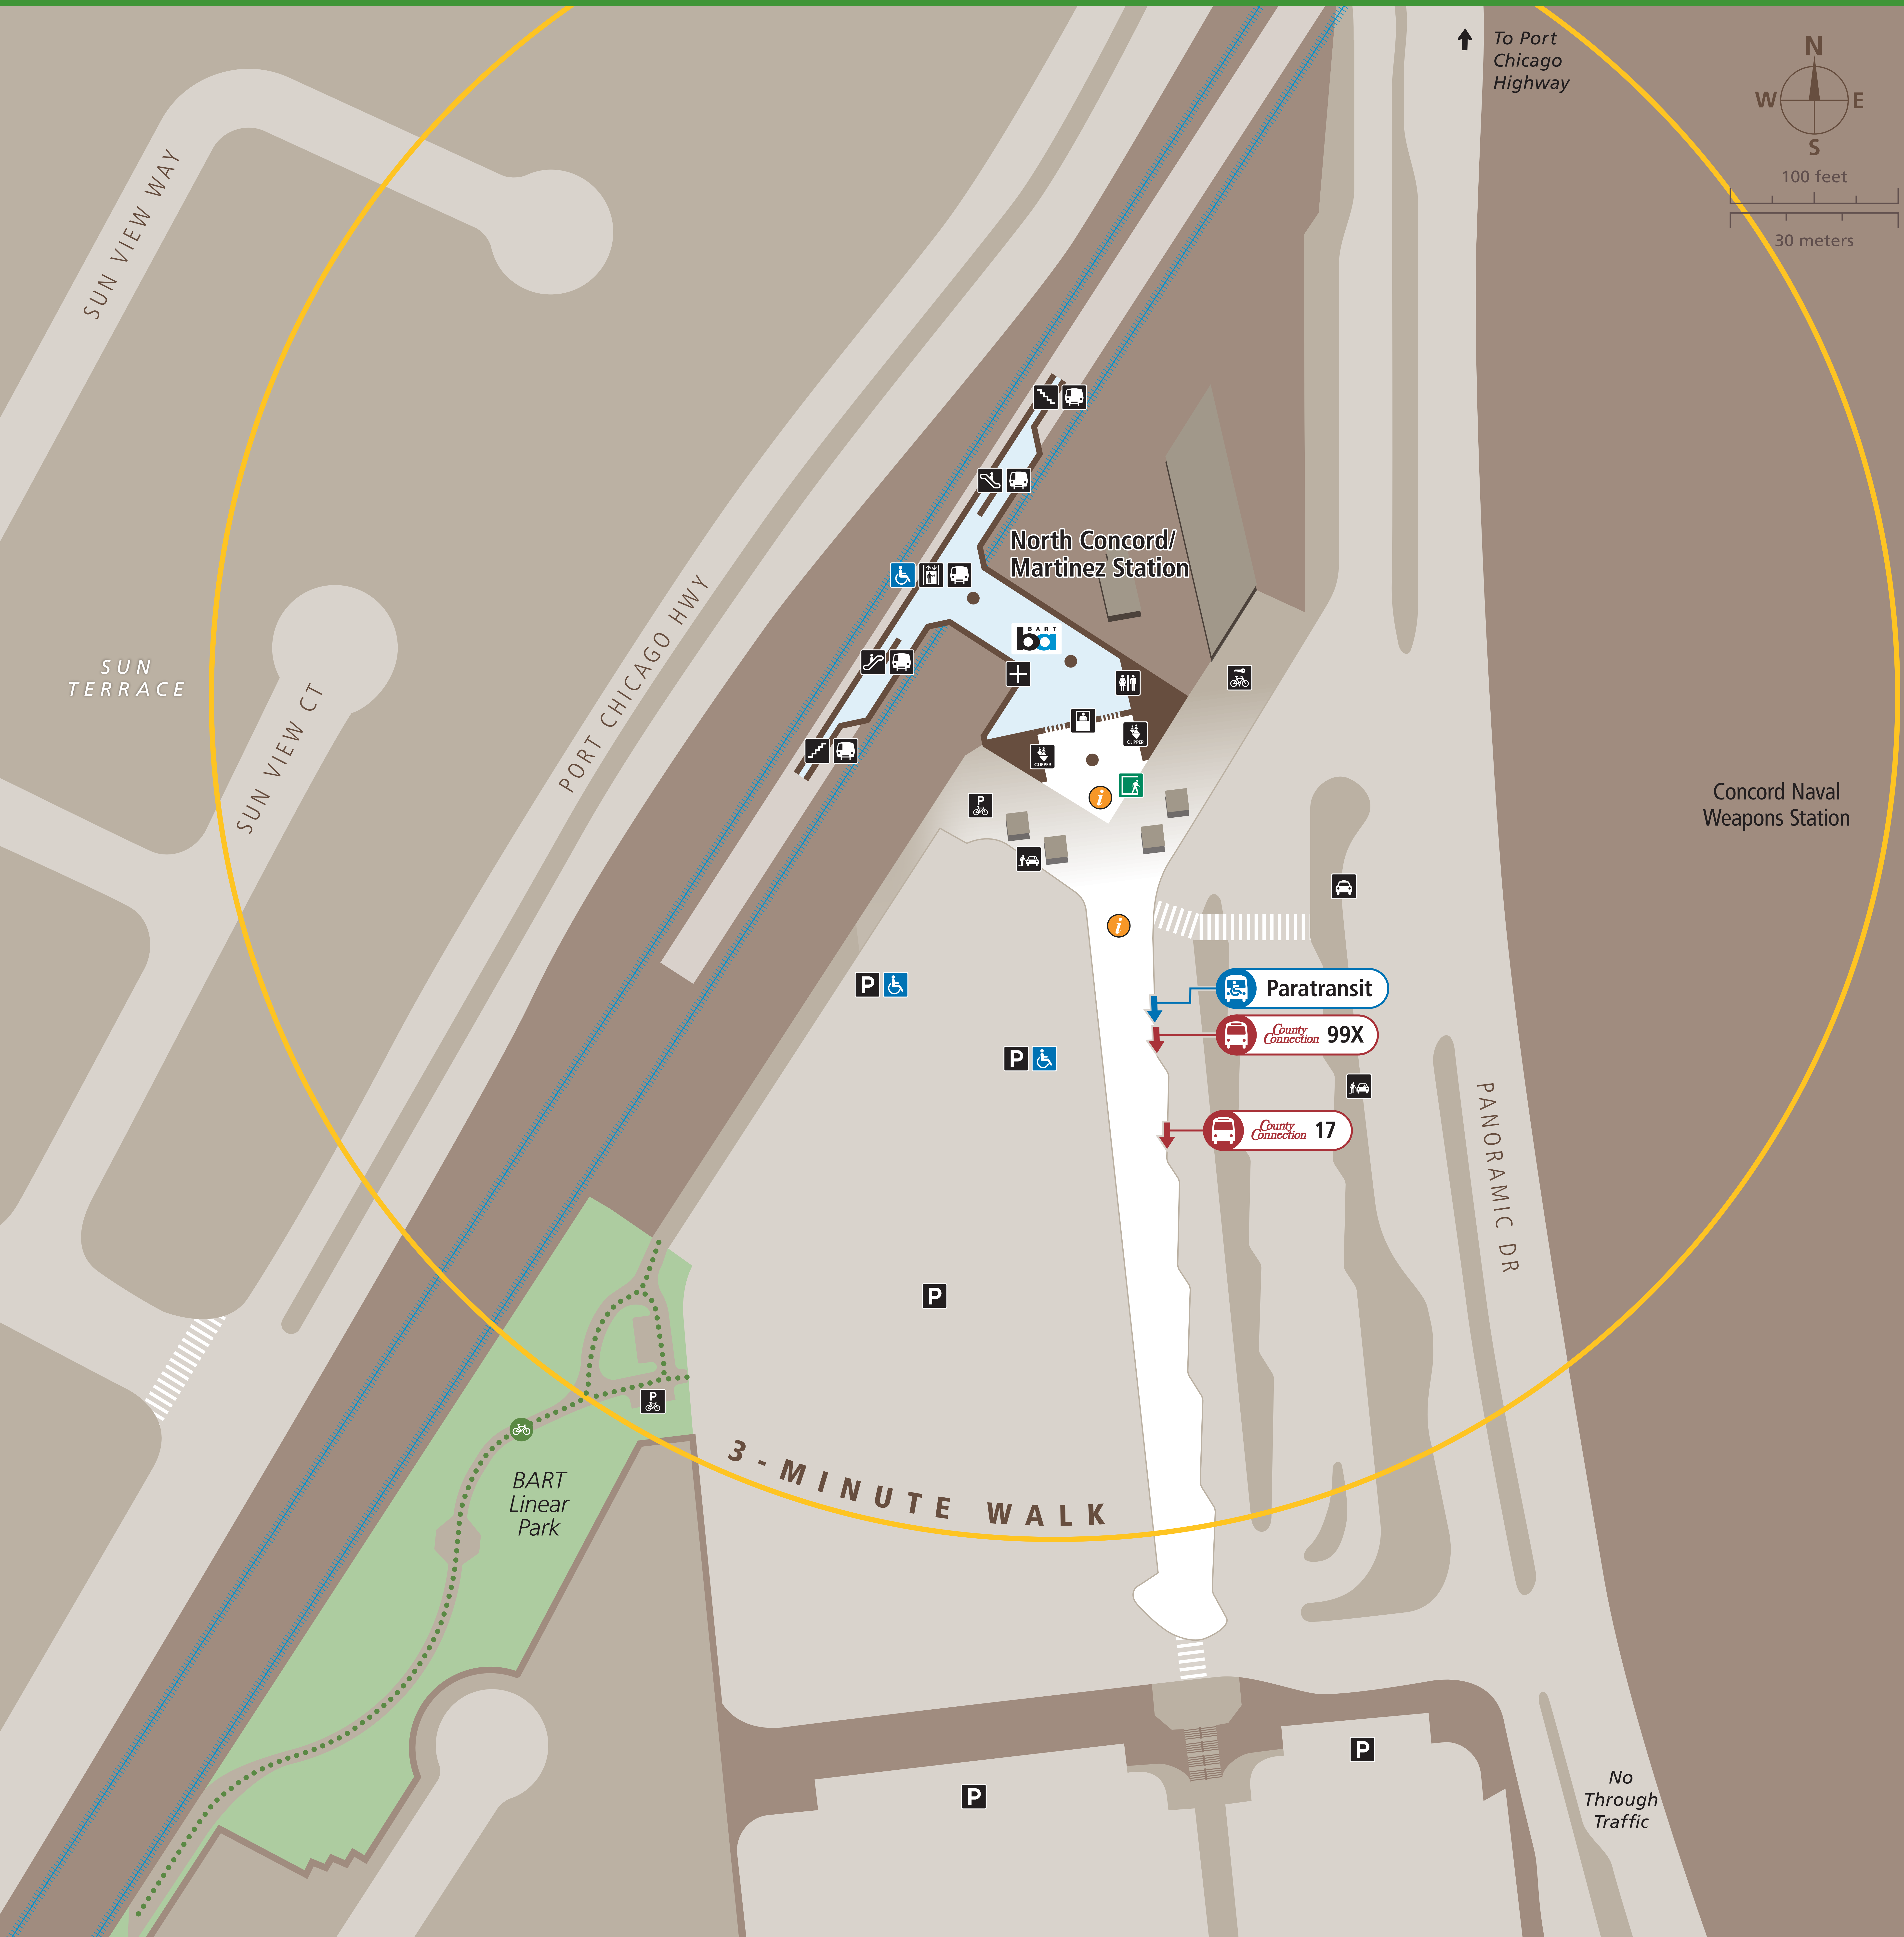

Transit Stops

Paradas del tránsito

公車站地圖

Transit Information

North Concord/Martinez Station

Concord

Map Key

- You Are Here
- 3-Minute Walk
  500ft/150m Radius
- Transit Information
- Station Entrance/Exit
- BART Train
- Bus
- Transit Stop
- Bicycle Parking
- Bicycle Lockers
- Bike Routes
- Elevator
- Escalator
- Parking
- Passenger Pick-up/Drop-off
- Restrooms
- Stairs
- Station Agent Booth
- Taxi Stand
- Ticket Vending:
  - Clipper/BART Tickets
  - Addfare
  - Wheelchair Accessible

Transit Lines

- County Connection
- Local Bus Lines
  - 17 BART Concord
  - 99X Martinez Amtrak

Note: County Connection does not provide weekend bus service at this station.

Call 511 | 511.org