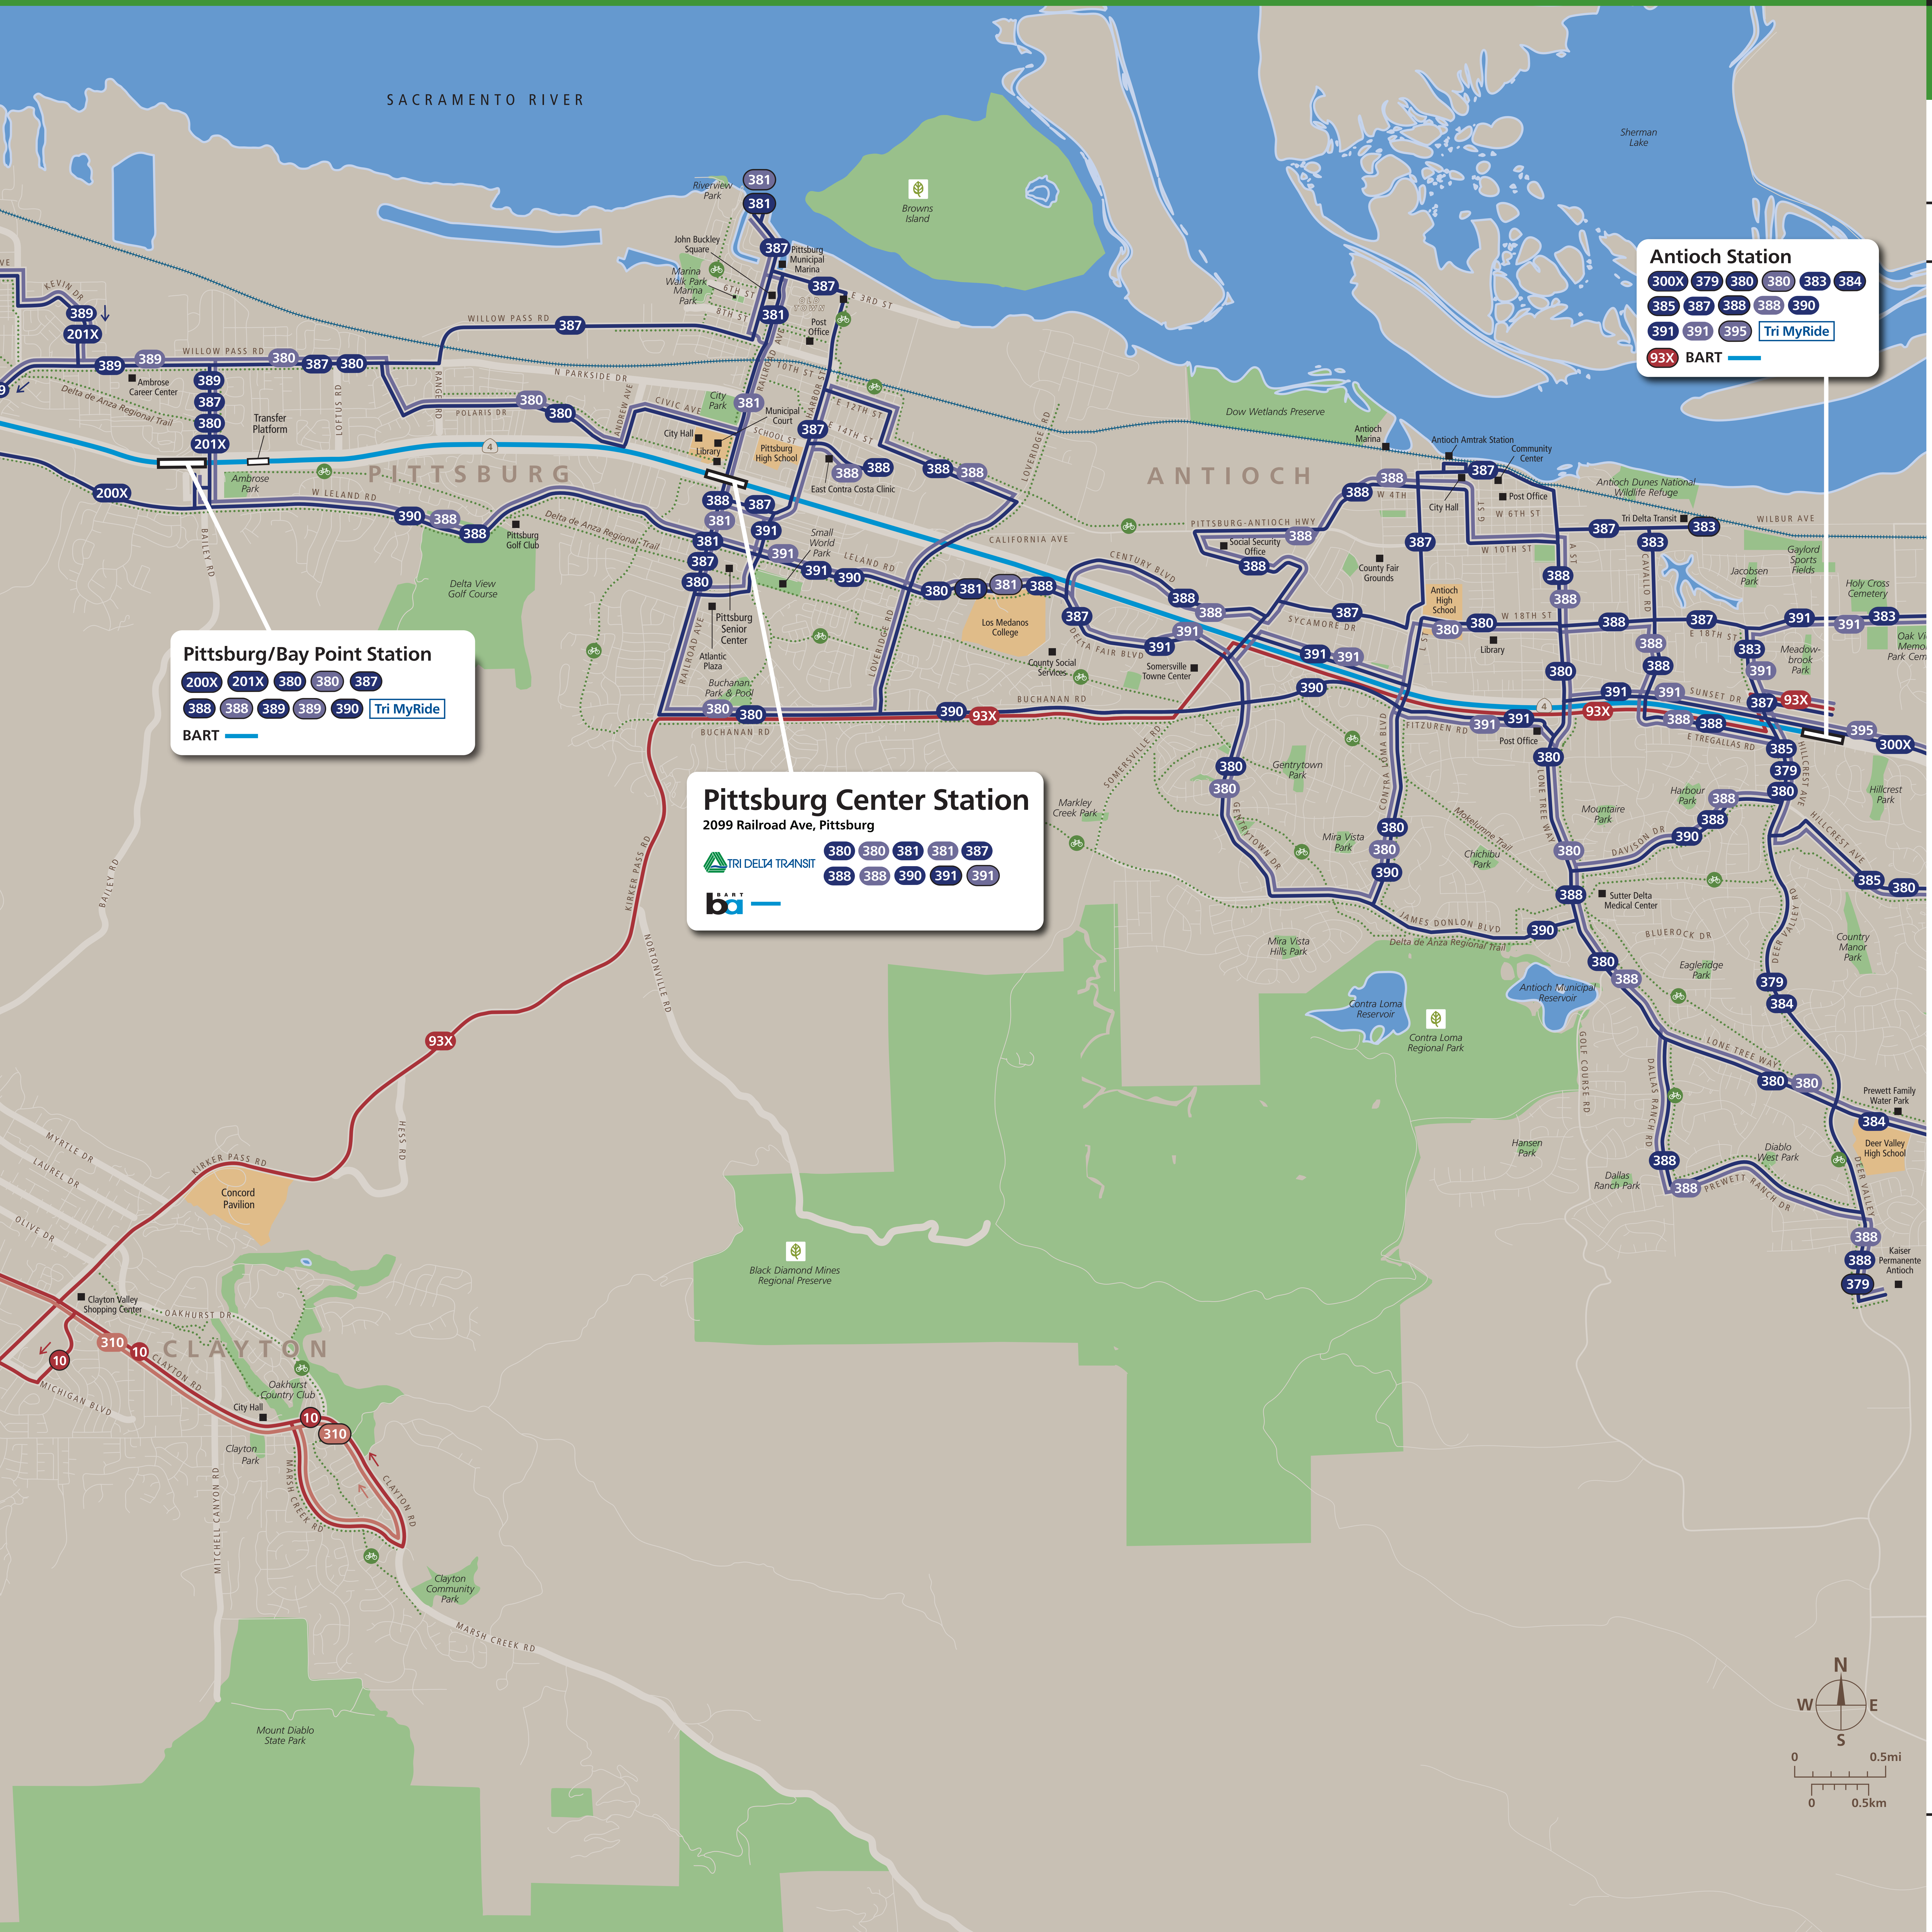

Transit Routes

With Bicycle Routes

Rutas del tránsito

公車路線圖

Transit Information

Pittsburg Center Station

Pittsburg

Map Key

- You Are Here
- BART
- County Connection Weekday Service
- County Connection Weekend Service
- Tri Delta Transit Weekday Service
- Tri Delta Transit Weekend Service
- Route Terminus
- Bike Routes

This map does not show all commuter, express, special event, or all-night routes. Service may vary with time of day or day of week. Service changes may have occurred since printing. Please consult transit agency schedule or contact 511 for more information.

Call 511 | 511.org