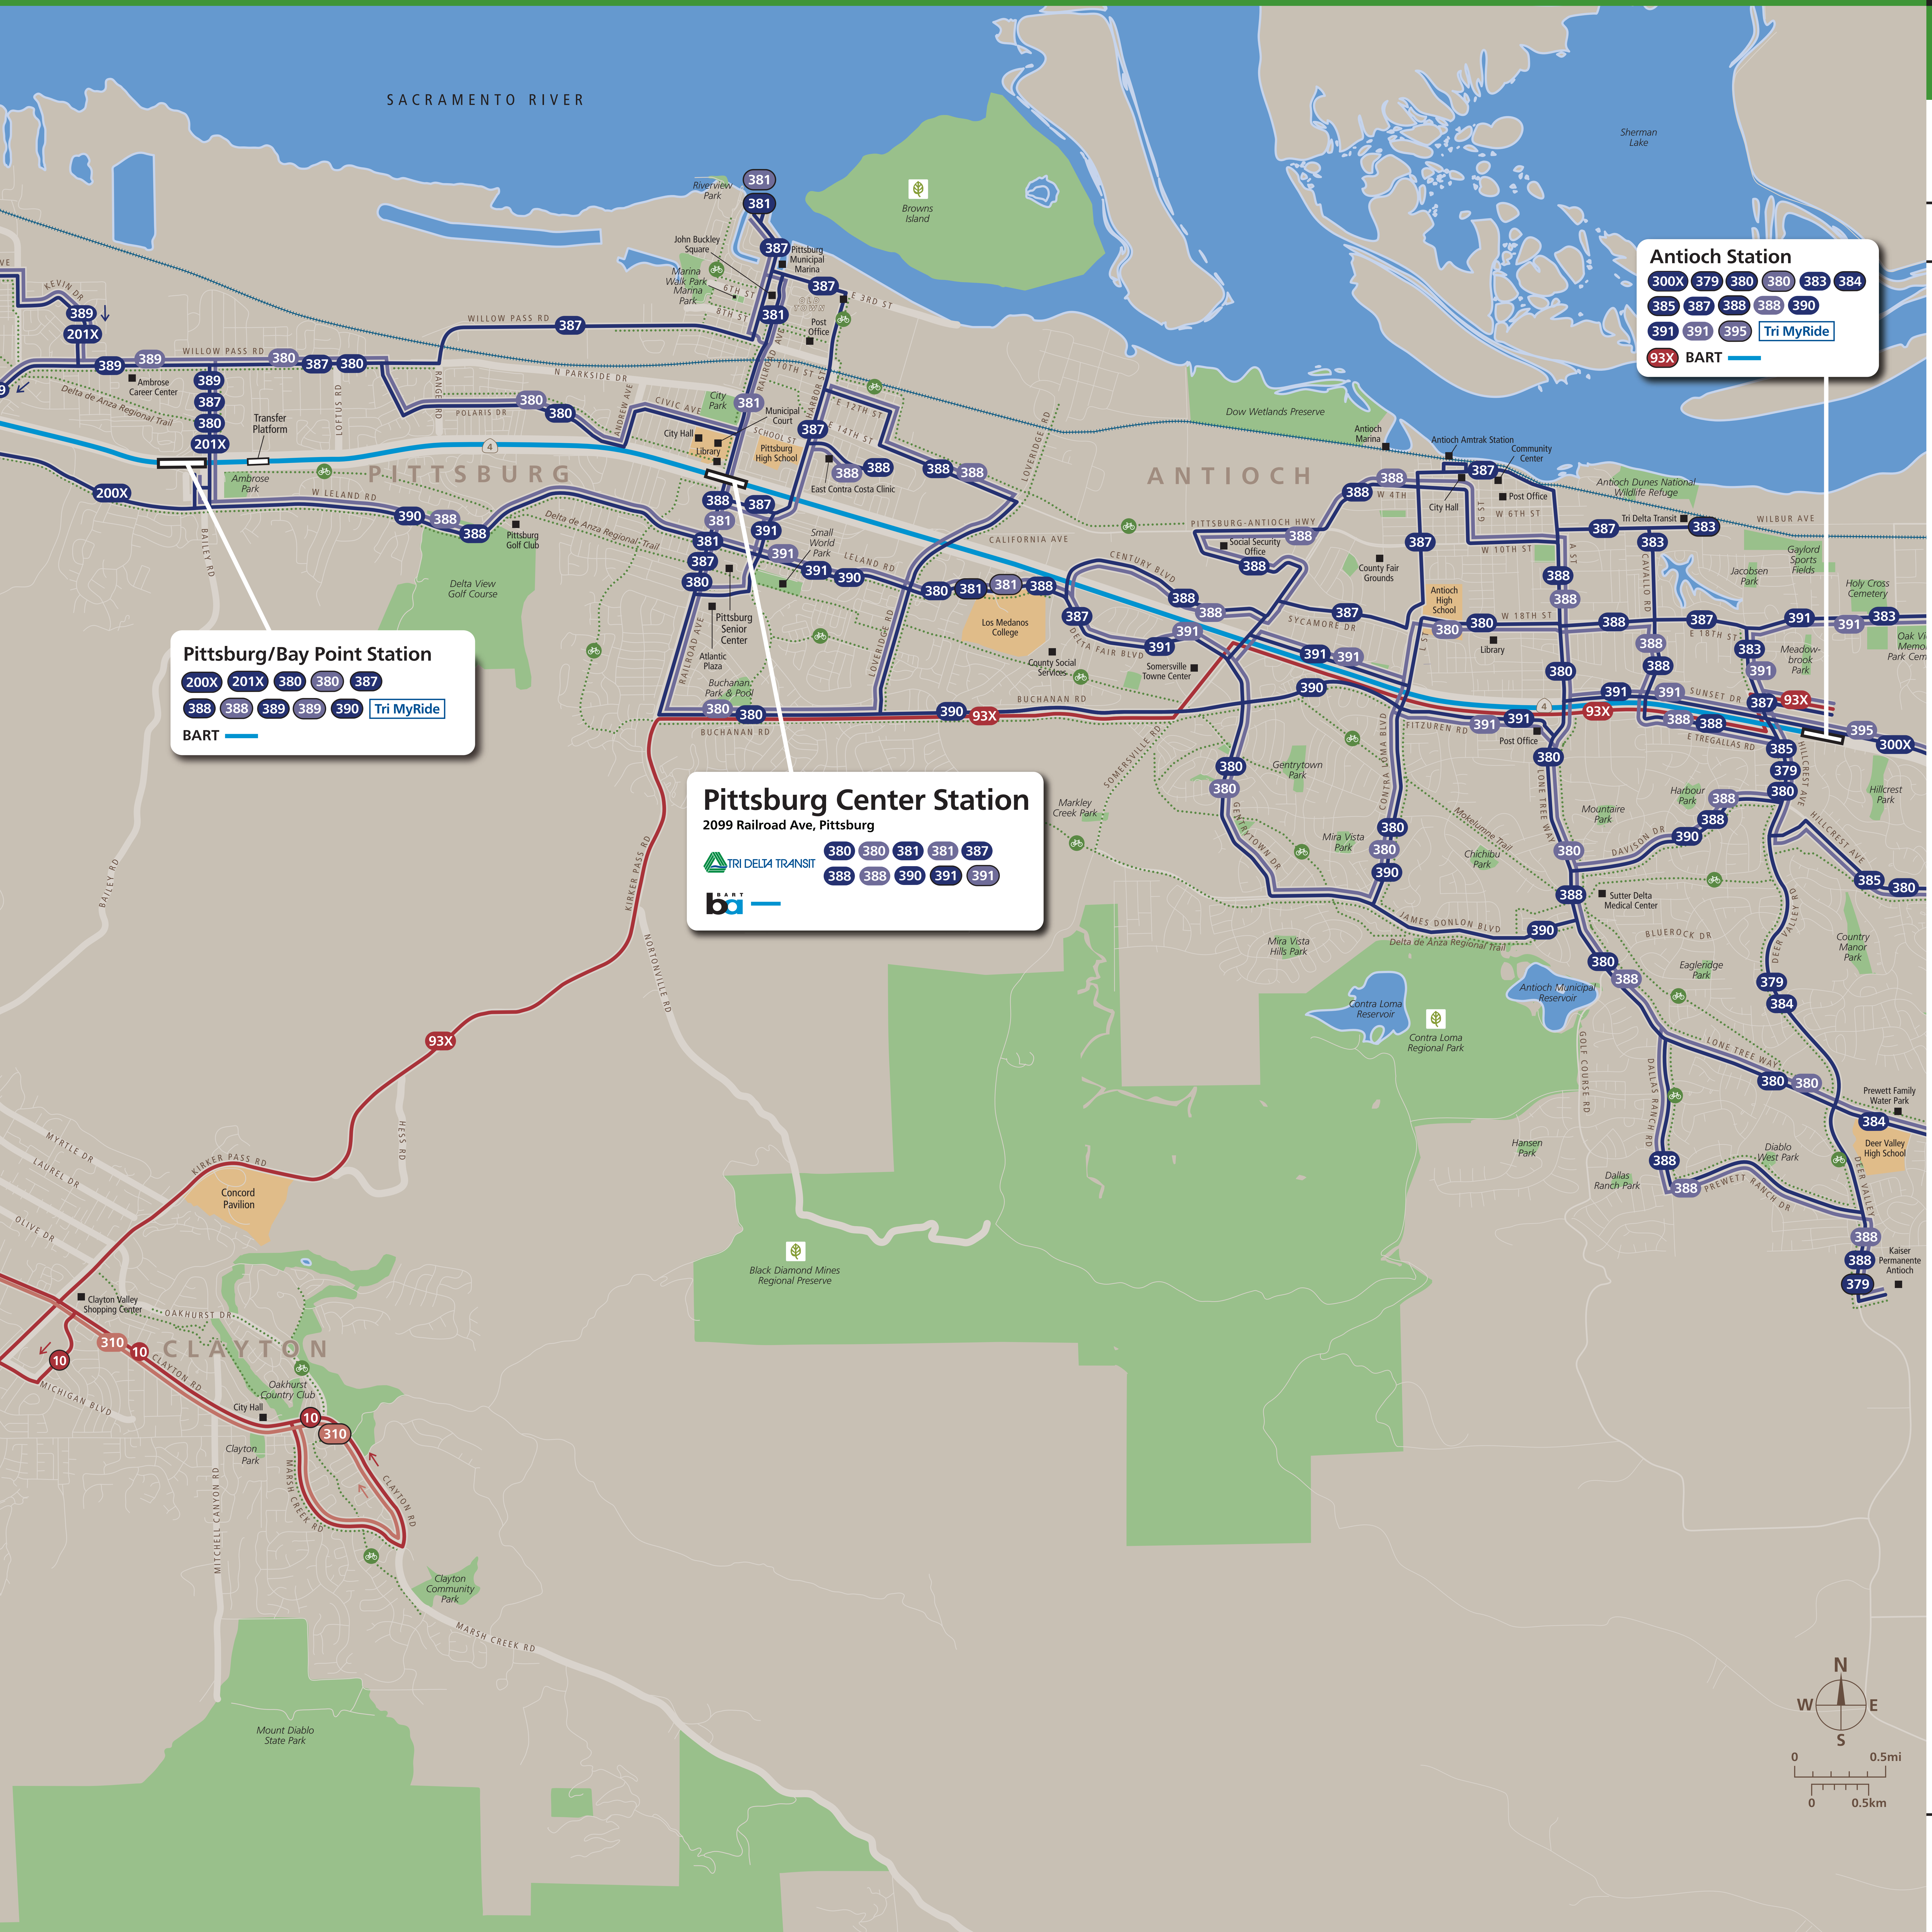

Transit Routes

With Bicycle Routes

Rutas del tránsito

公車路線圖

Transit Information

Pittsburg Center Station

Pittsburg

Map Key

- You Are Here
- BART
- County Connection Weekday Service
- County Connection Weekend Service
- Tri Delta Transit Weekday Service
- Tri Delta Transit Weekend Service
- Route Terminus
- Bike Routes

This map does not show all commuter, express, special event, or all-night routes. Service may vary with time of day or day of week. Service changes may have occurred since printing. Please consult transit agency schedule or contact 511 for more information.

Pittsburg/Bay Point Station

200X 201X 380 380 387
388 388 389 389 390 Tri MyRide

BART

Pittsburg Center Station
2099 Railroad Ave, Pittsburg

TRI DELTA TRANSIT 380 380 381 381 387
388 388 390 391 391

BART

Antioch Station

300X 379 380 380 383 384
385 387 388 388 390
391 391 395 Tri MyRide

93X BART

Call 511 | 511.org