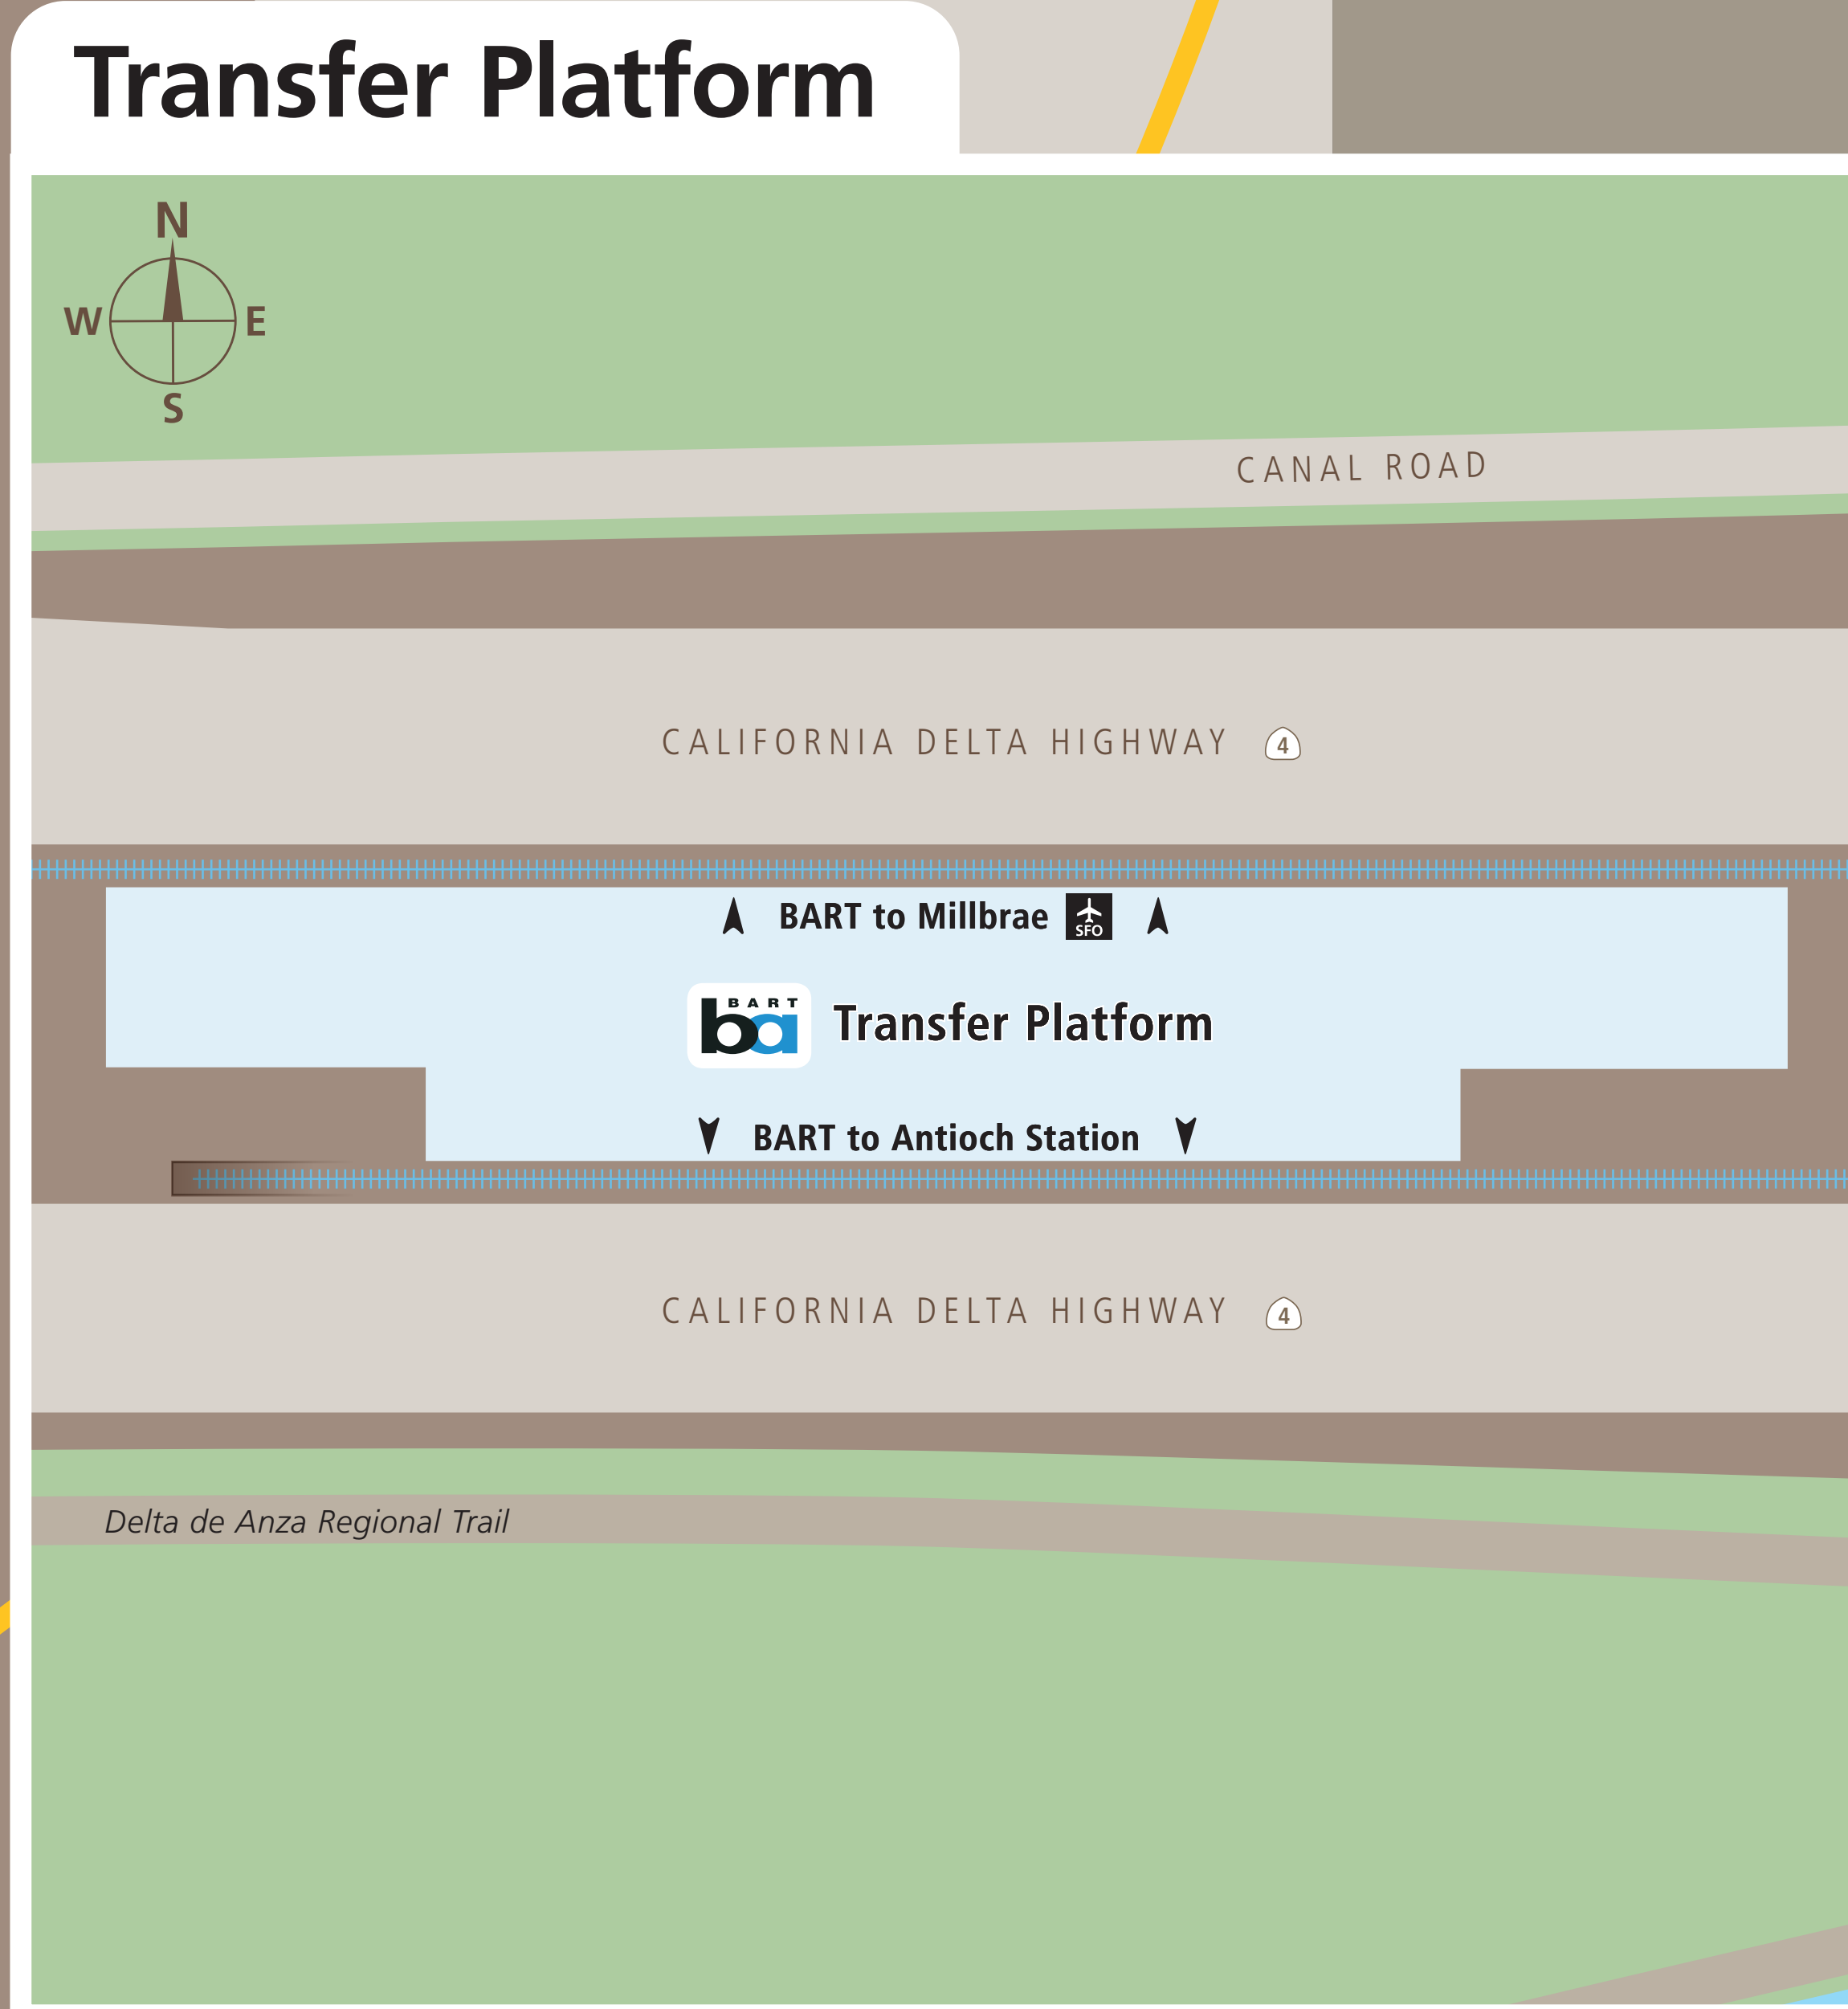

Transit Stops

Paradas del tránsito

公車站地圖

Transit Information

Pittsburg/Bay Point Station

Pittsburg

Map Key

- You Are Here
- 3-Minute Walk
  500ft/150m Radius
- Transit Information
- Station Entrance/Exit
- BART Train
- Bus
- Transit Stop
- Bicycle Lockers
- Elevator
- Escalator
- Parking
- Passenger Pick-up/Drop-off
- Restrooms
- Stairs
- Station Agent Booth
- Taxi Stand
- Ticket Vending:
  - Clipper / Add Cash Value
  - Addfare
  - Wheelchair Accessible

Transit Lines

Call 511 | 511.org