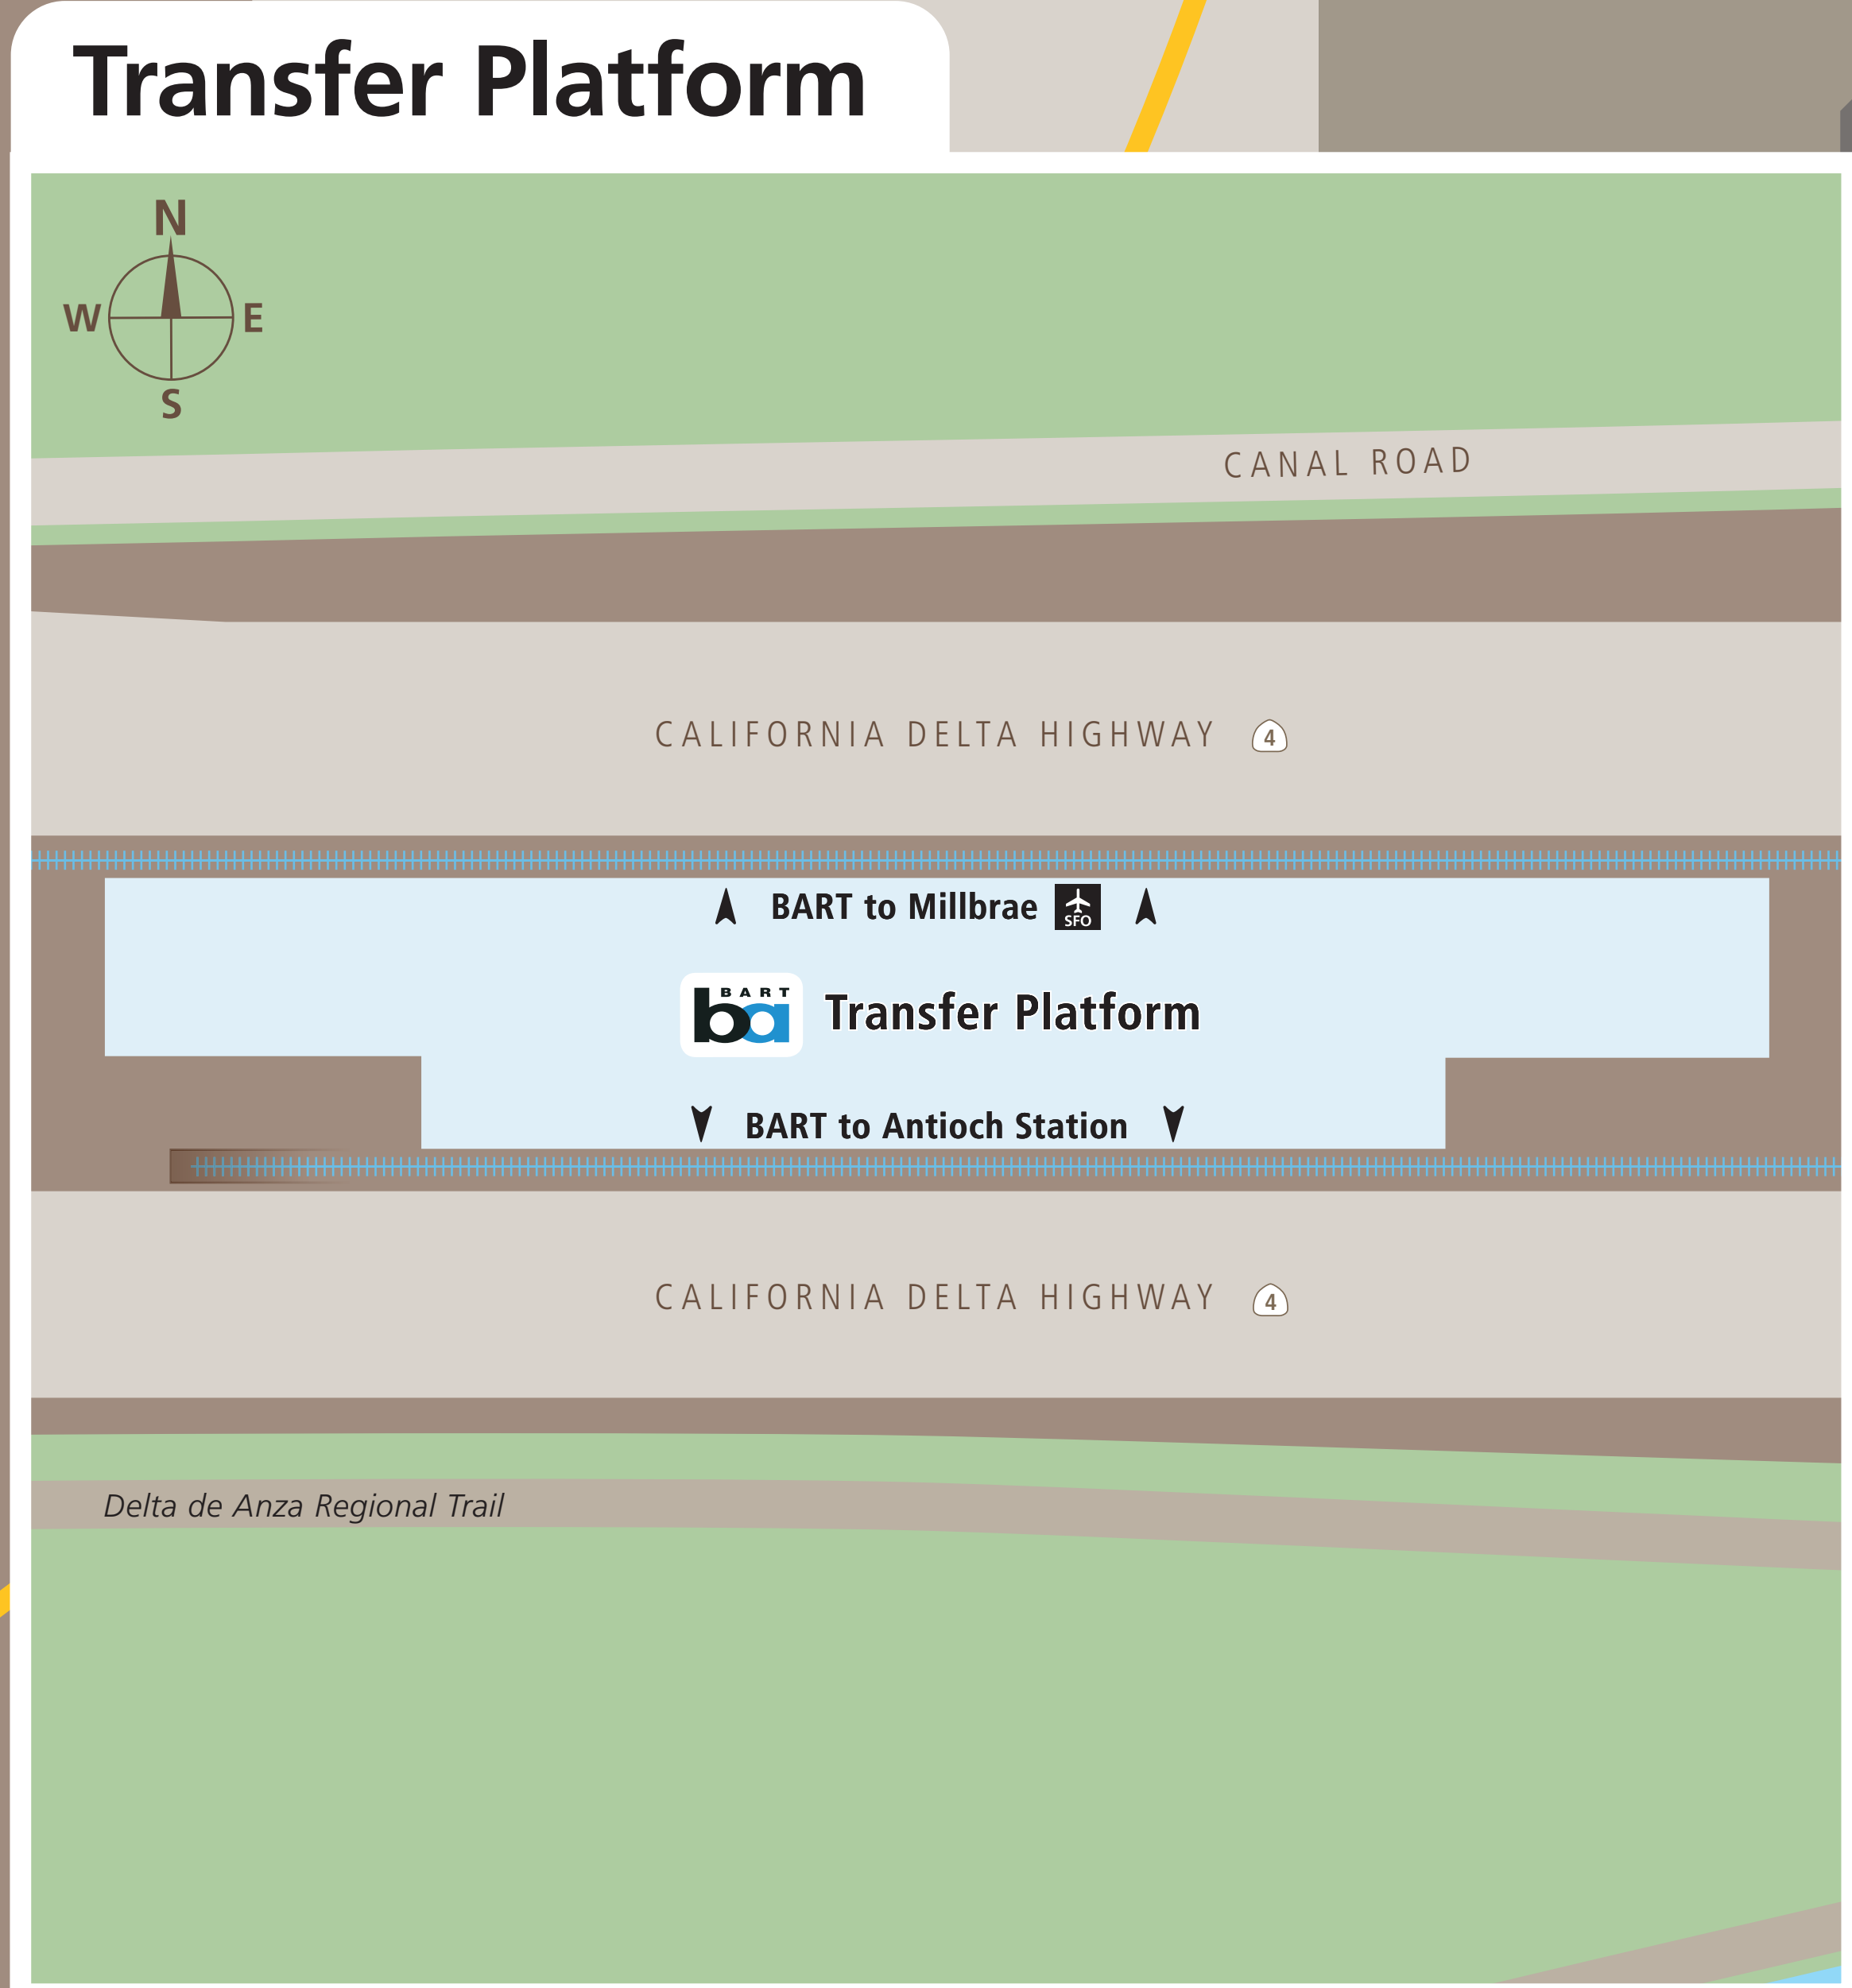

Transit Stops

Paradas del tránsito

公車站地圖

Transit Information

Pittsburg/Bay Point Station

Pittsburg

Map Key

- You Are Here
- 3-Minute Walk
  500ft/150m Radius
- Transit Information
- Station Entrance/Exit
- BART Train
- Bus
- Transit Stop
- Bicycle Lockers
- Elevator
- Escalator
- Parking
- Passenger Pick-up/Drop-off
- Restrooms
- Stairs
- Station Agent Booth
- Taxi Stand
- Ticket Vending:
  - Clipper / Add Cash Value
  - Addfare
  - Wheelchair Accessible

Transit Lines

- **Early Bird Express**
  Early Bird Bus Line (Approx. 4 am-5 am)
  701 San Francisco Salesforce Transit Center
- **Tri Delta Transit**
- **Local Bus Lines - Every Day**
  - 370 Antioch BART
  - 371 Antioch BART
  - 372 Los Medanos College
  - 374 Bay Point
- **Tri MyRide Pittsburg/Bay Point**
- **Commuter & Express Bus Lines - Weekday**
  - 200X Martinez
  - 201X Concord BART

100 feet

30 meters

Call 511 | 511.org