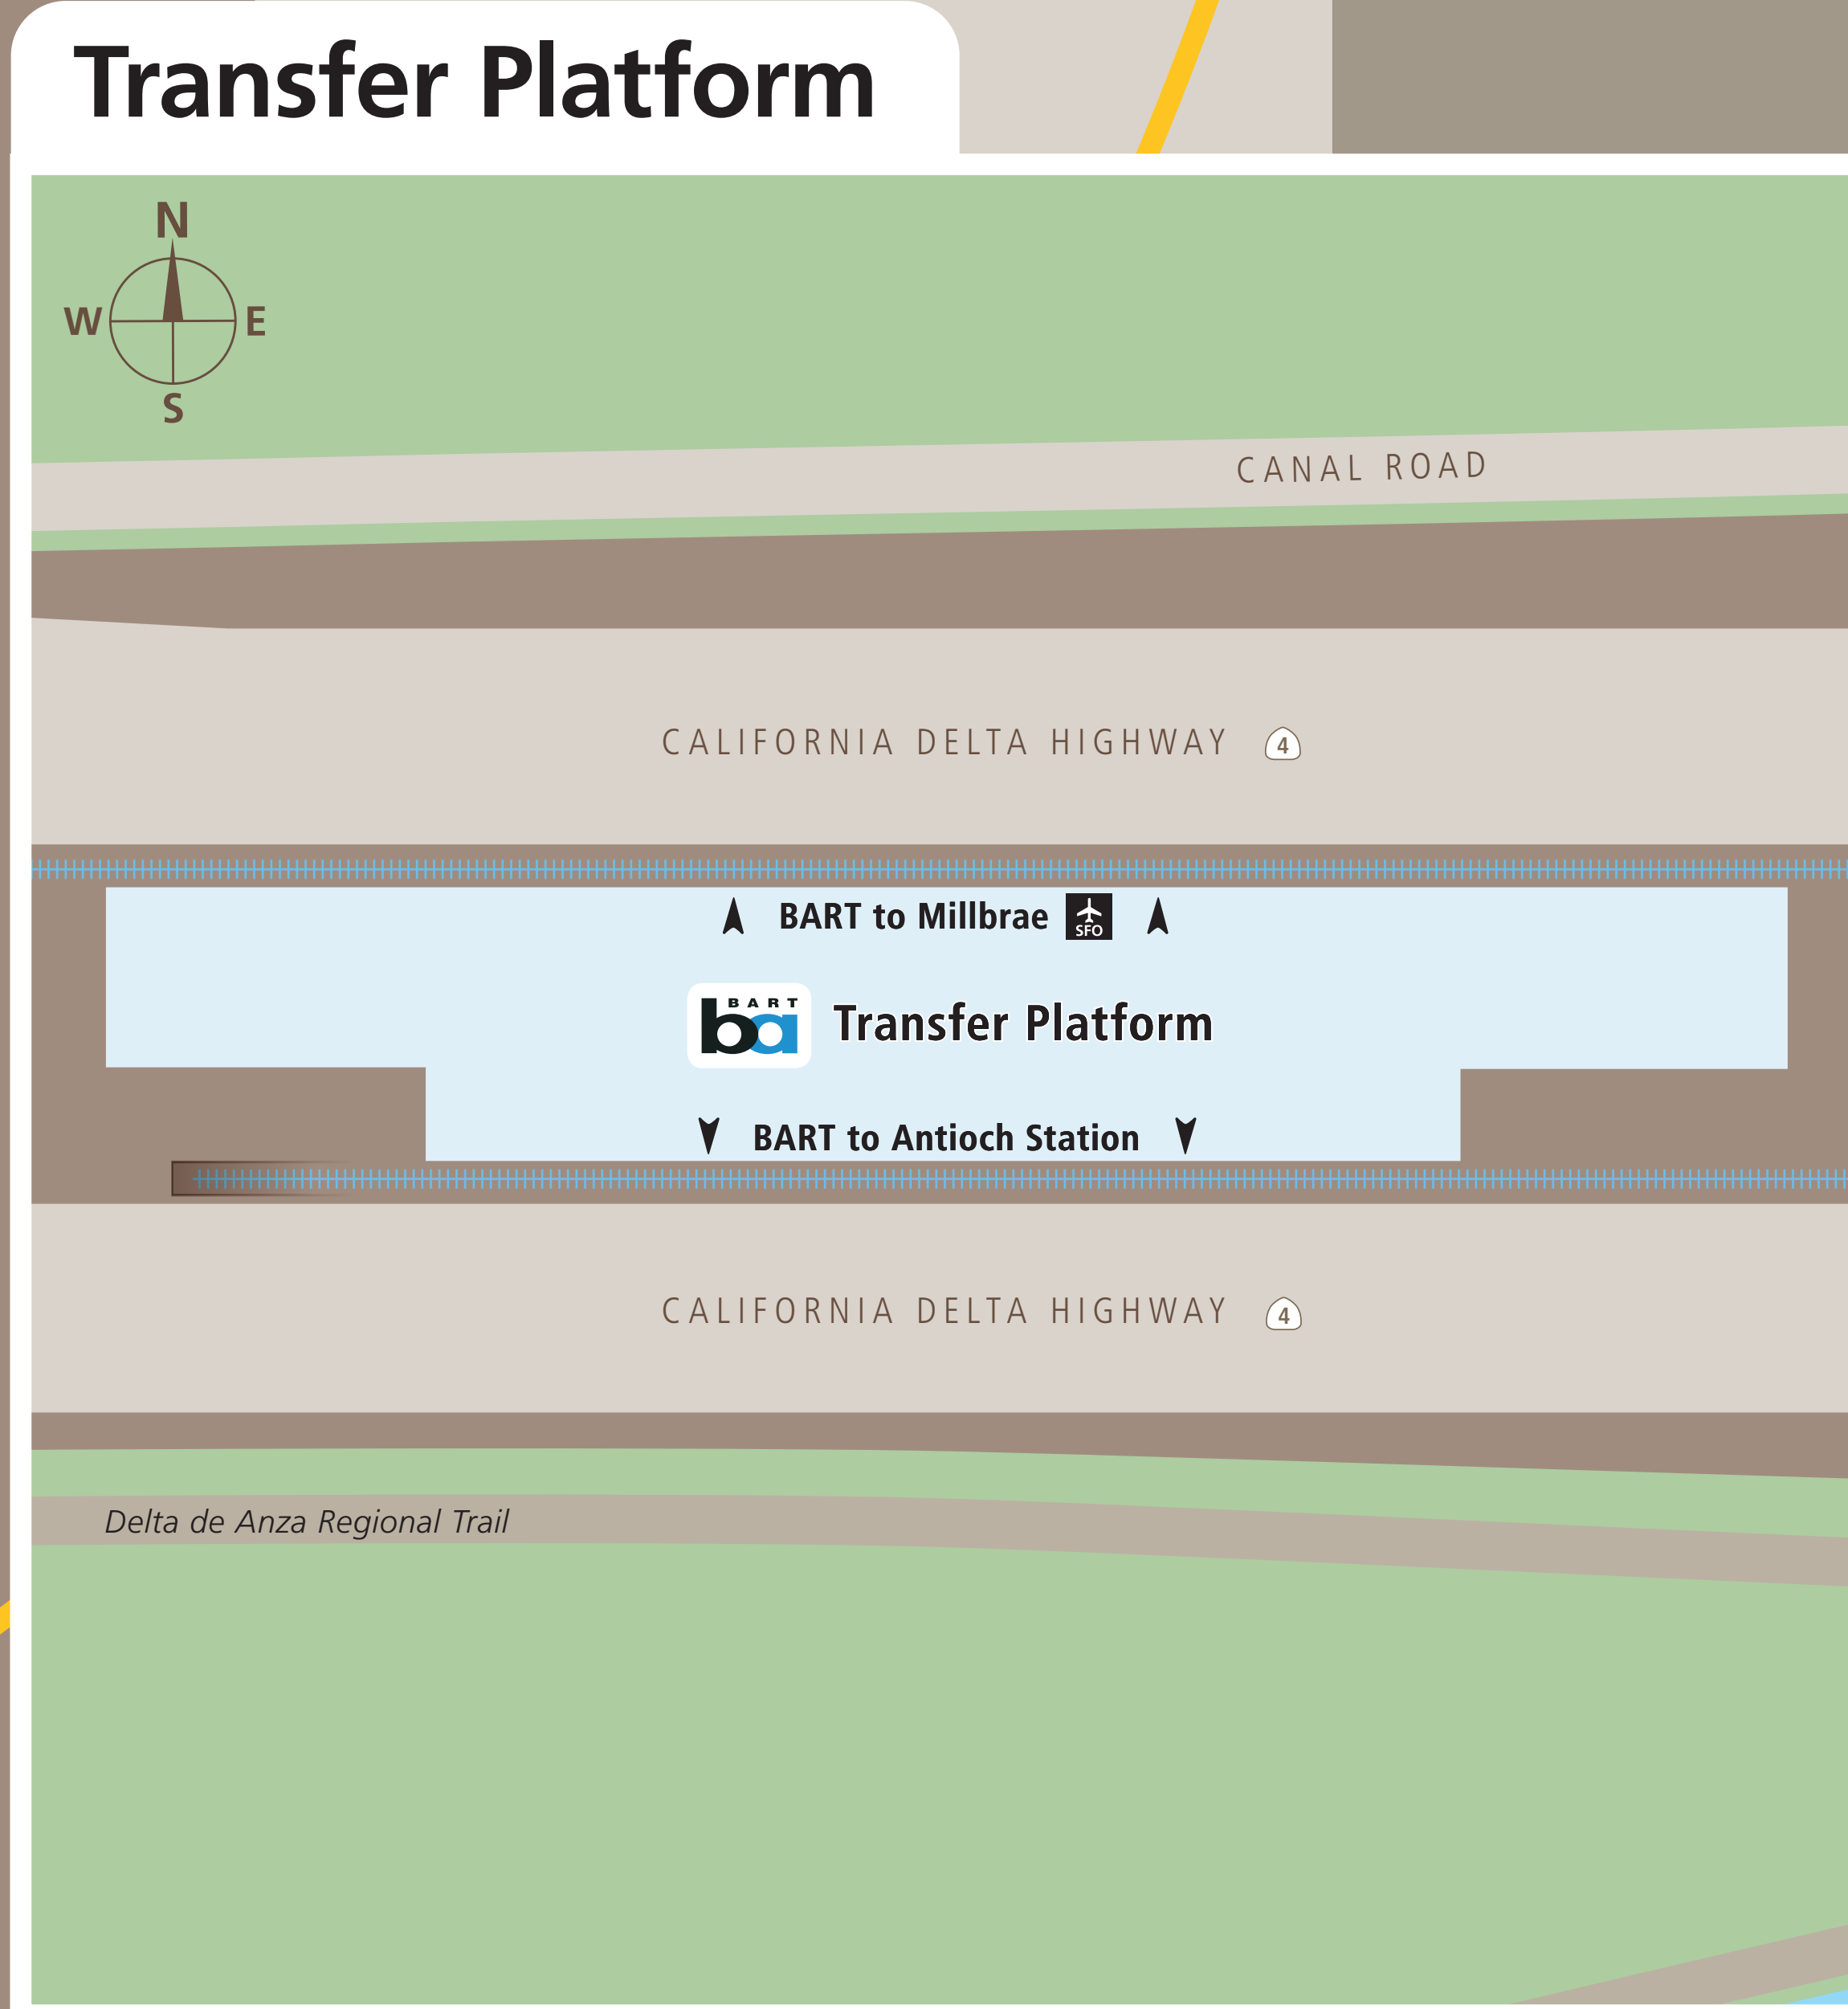

Transit Stops

Paradas del tránsito

公車站地圖

Transit Information

Pittsburg/Bay Point Station

Pittsburg

Map Key

- You Are Here
- 3-Minute Walk
  500ft/150m Radius
- Transit Information
- Station Entrance/Exit
- BART Train
- Bus
- Transit Stop
- Bicycle Lockers
- Elevator
- Escalator
- Parking
- Passenger Pick-up/Drop-off
- Restrooms
- Stairs
- Station Agent Booth
- Taxi Stand
- Ticket Vending:
  - Clipper / Add Cash Value
  - Addfare
  - Wheelchair Accessible

Transit Lines

100 feet

30 meters

Call 511 | 511.org