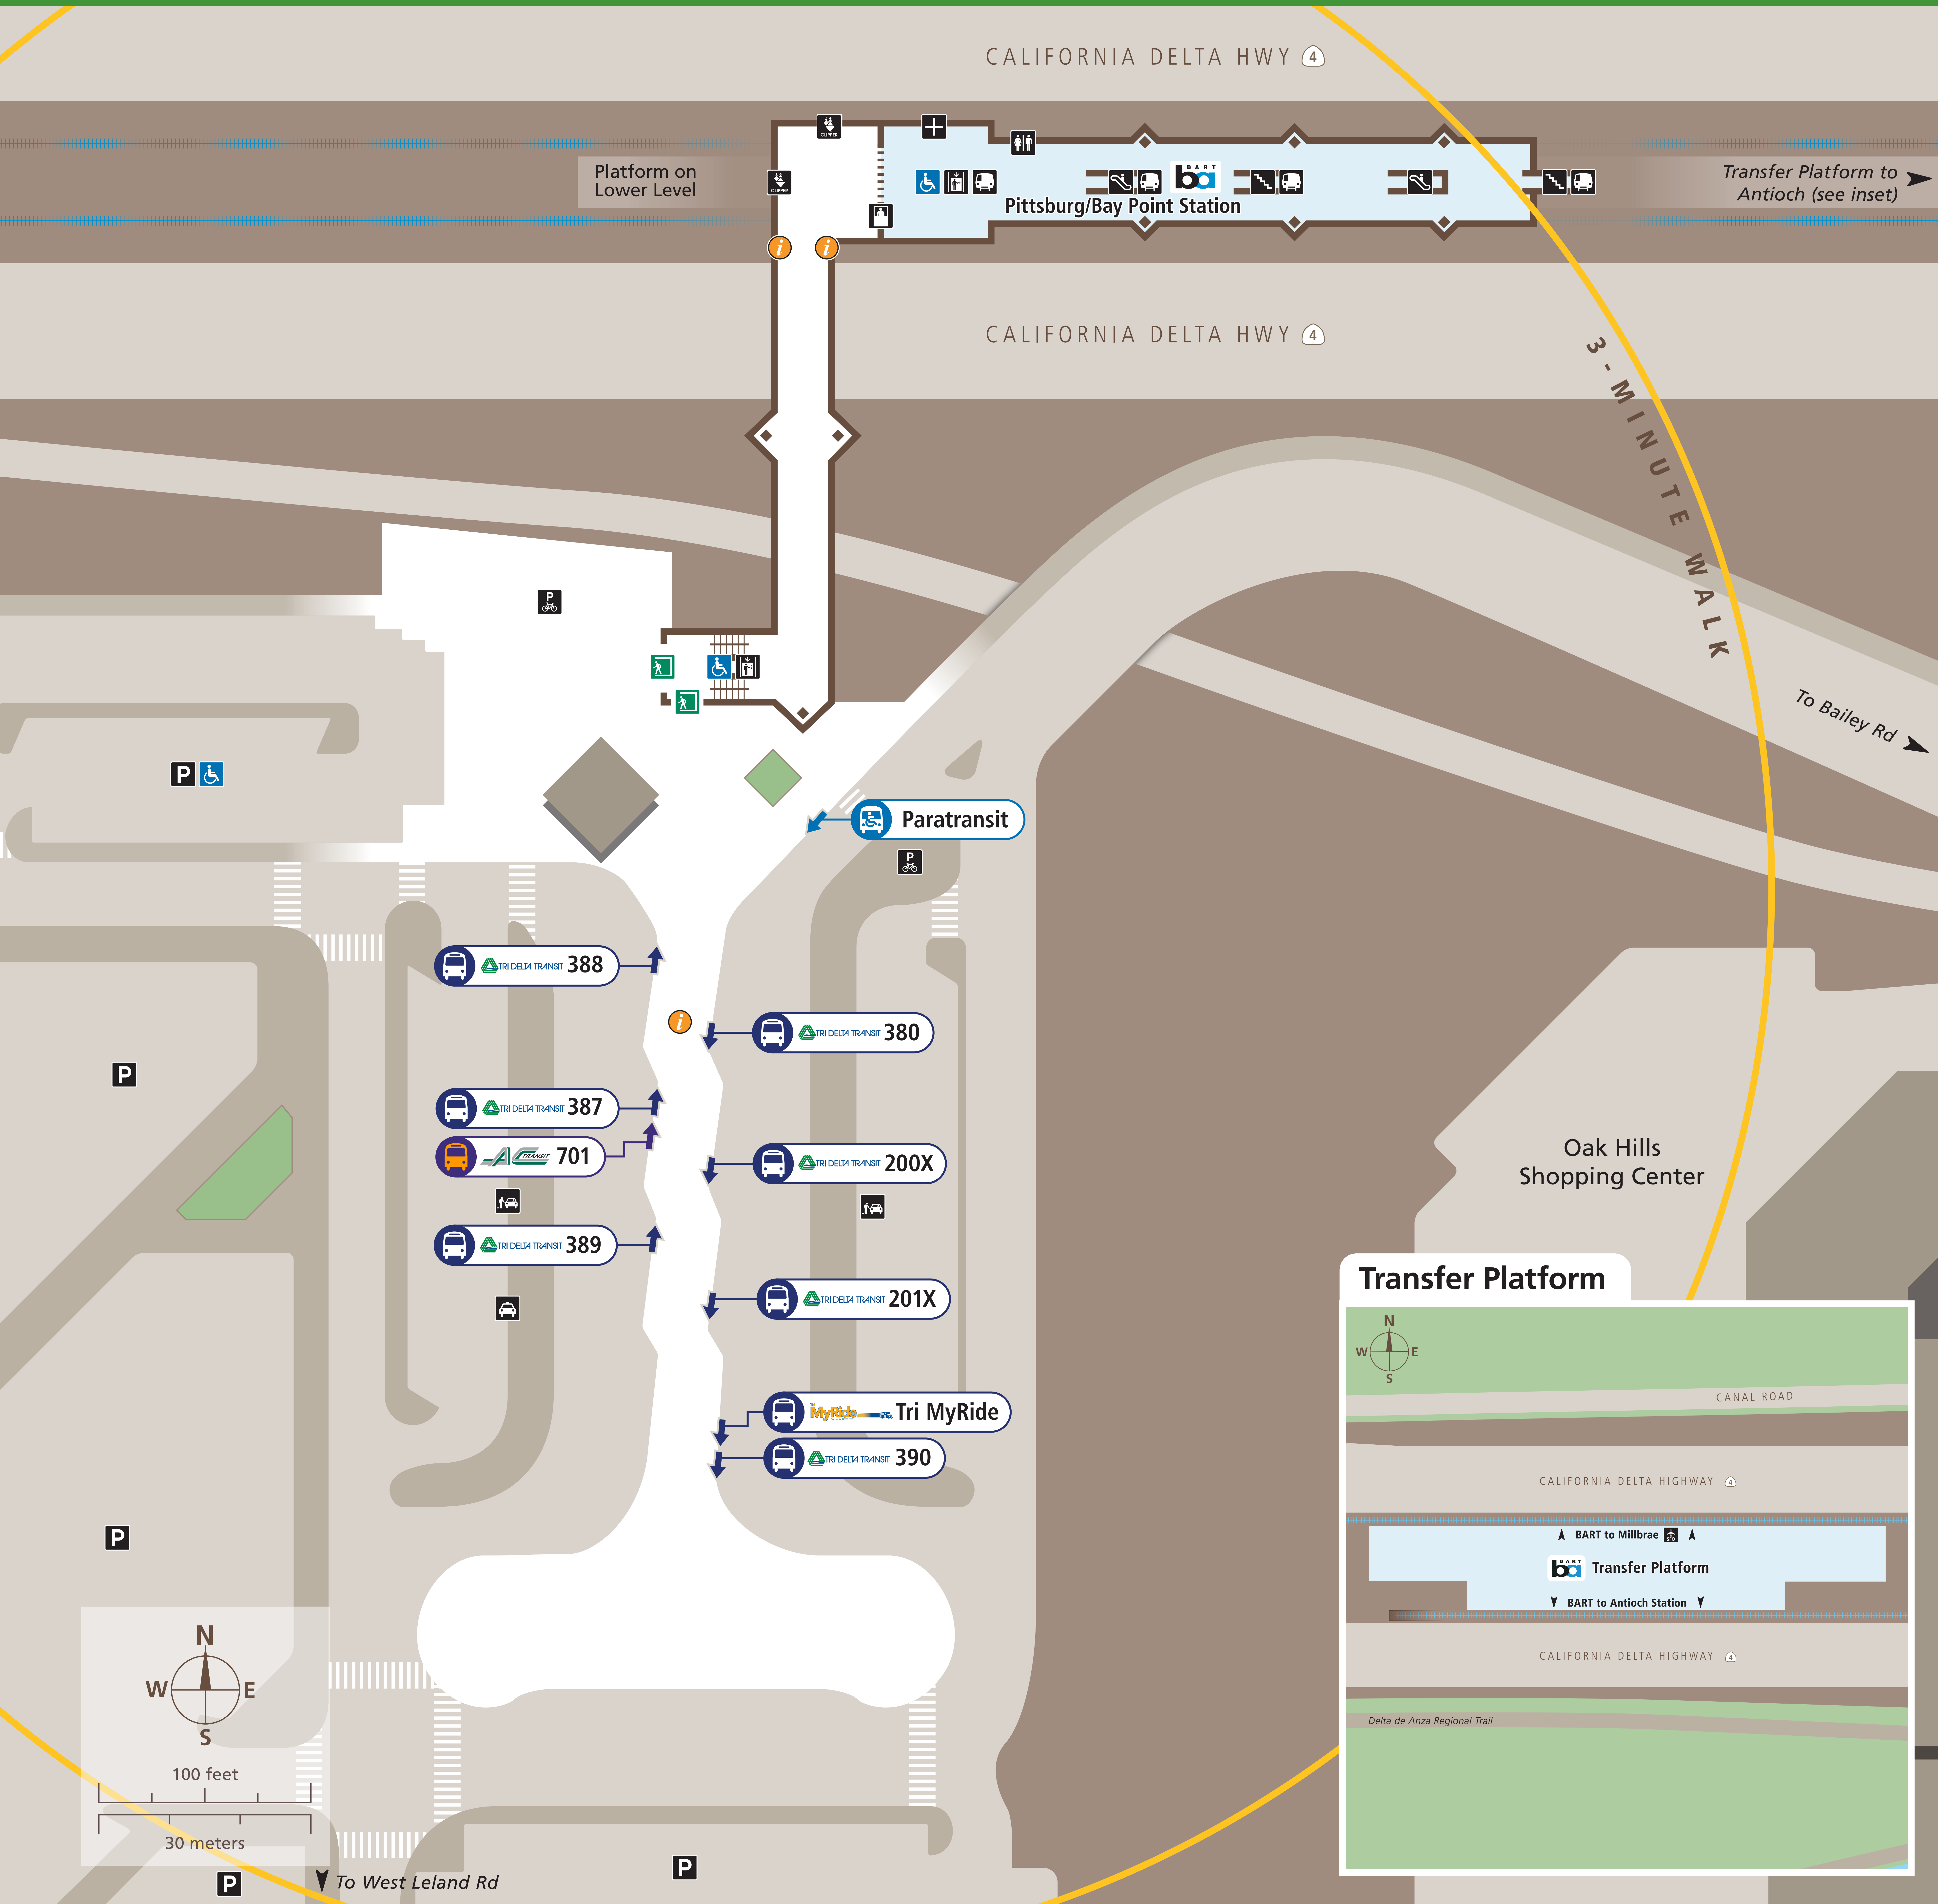

Transit Stops

Paradas del tránsito

公車站地圖

Transit Information

Pittsburg/Bay Point Station

Pittsburg

Map Key

- You Are Here
- 3-Minute Walk
  500ft/150m Radius
- Transit Information
- Station Entrance/Exit
- BART Train
- Bus
- Transit Stop
- Bicycle Lockers
- Elevator
- Escalator
- Parking
- Passenger Pick-up/Drop-off
- Restrooms
- Stairs
- Station Agent Booth
- Taxi Stand
- Ticket Vending:
  - Clipper / Add Cash Value
  - Addfare
  - Wheelchair Accessible

Transit Lines

100 feet

30 meters

Call 511 | 511.org