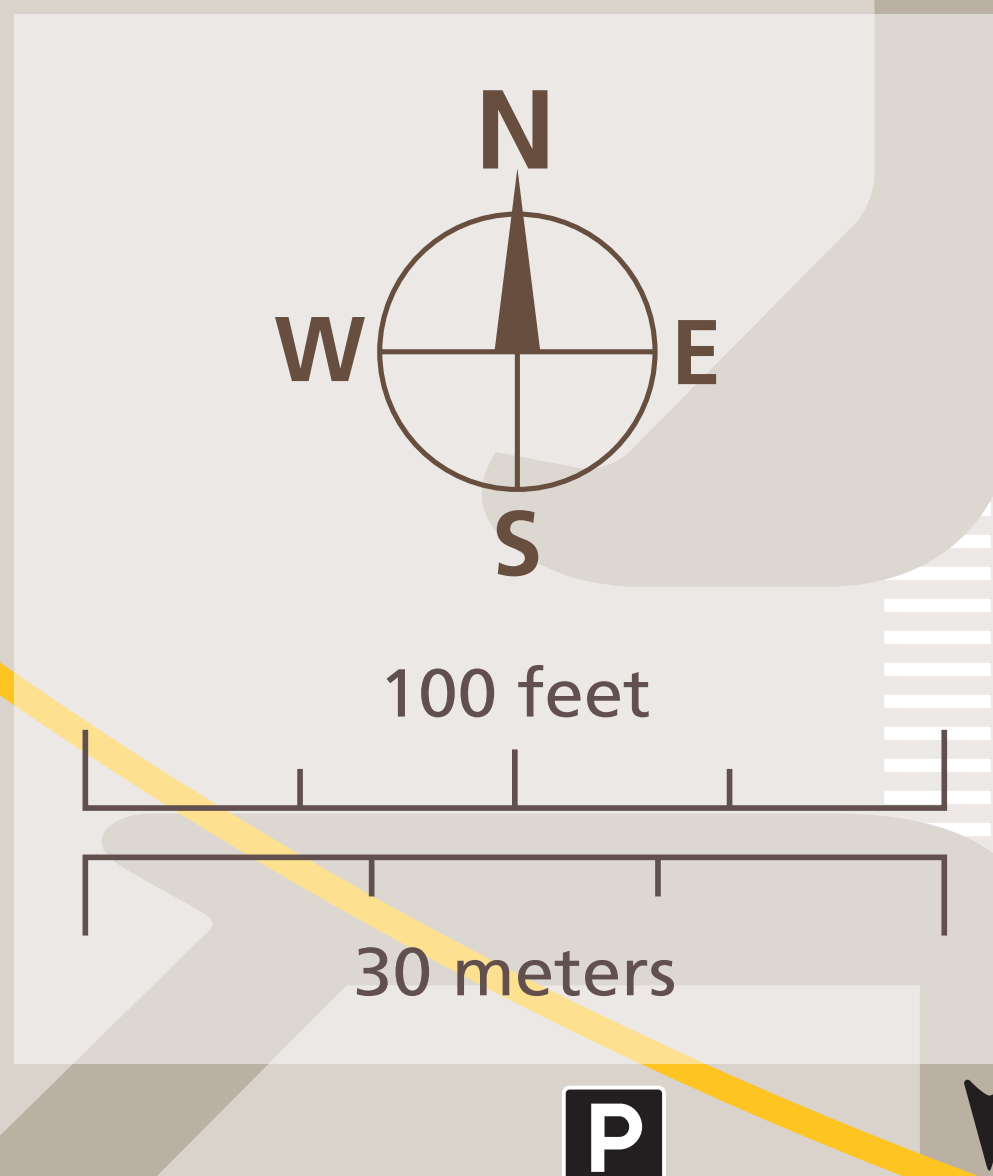

Transit Lines