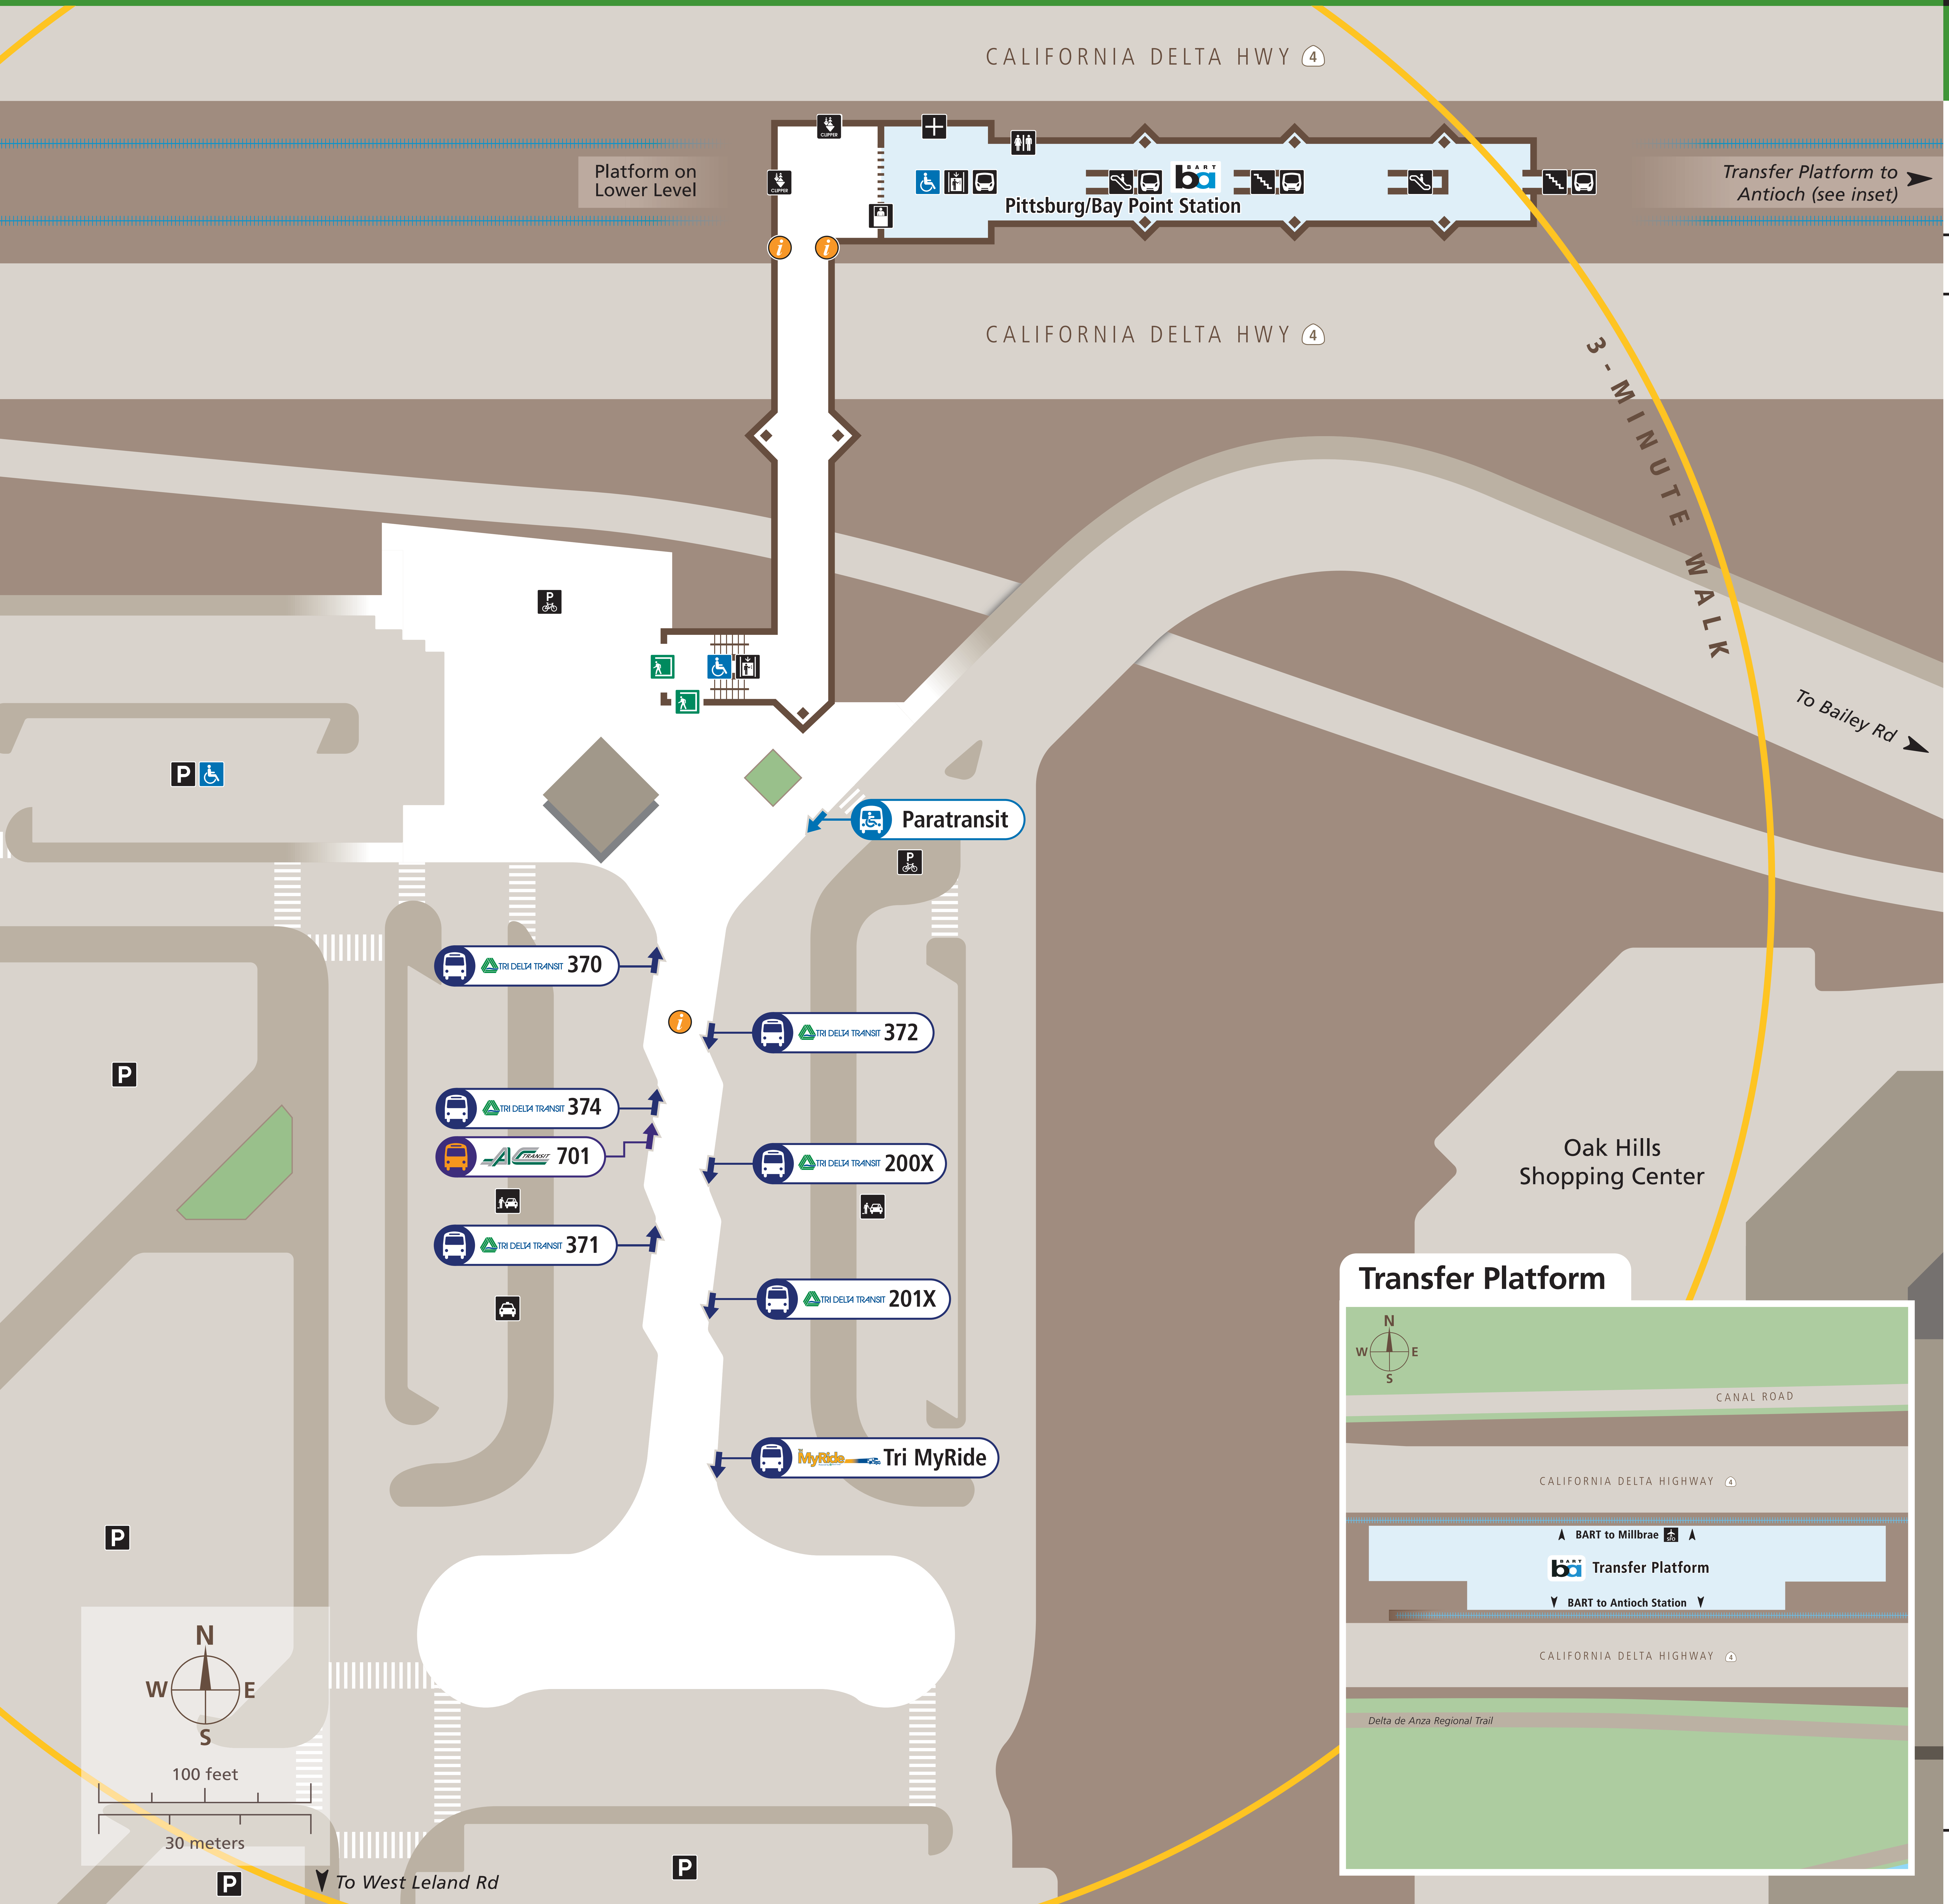

Transit Stops

Paradas del tránsito

公車站地圖

Transit Information

Pittsburg/Bay Point Station

Pittsburg

Map Key

- You Are Here
- 3-Minute Walk
  500ft/150m Radius
- Transit Information
- Station Entrance/Exit
- BART Train
- Bus
- Transit Stop
- Bicycle Lockers
- Elevator
- Escalator
- Parking
- Passenger Pick-up/Drop-off
- Restrooms
- Stairs
- Station Agent Booth
- Taxi Stand
- Ticket Vending:
  - Clipper / Add Cash Value
  - Addfare
  - Wheelchair Accessible

Transit Lines

- **Early Bird Express**
  Early Bird Bus Line (Approx. 4 am-5 am)
  701 San Francisco Salesforce Transit Center
- **Tri Delta Transit**
- **Local Bus Lines - Every Day**
  - 370 Antioch BART
  - 371 Antioch BART
  - 372 Los Medanos College
  - 374 Bay Point
- **Tri MyRide Pittsburg/Bay Point**
- **Commuter & Express Bus Lines - Weekday**
  - 200X Martinez
  - 201X Concord BART

100 feet

30 meters

Call 511 | 511.org