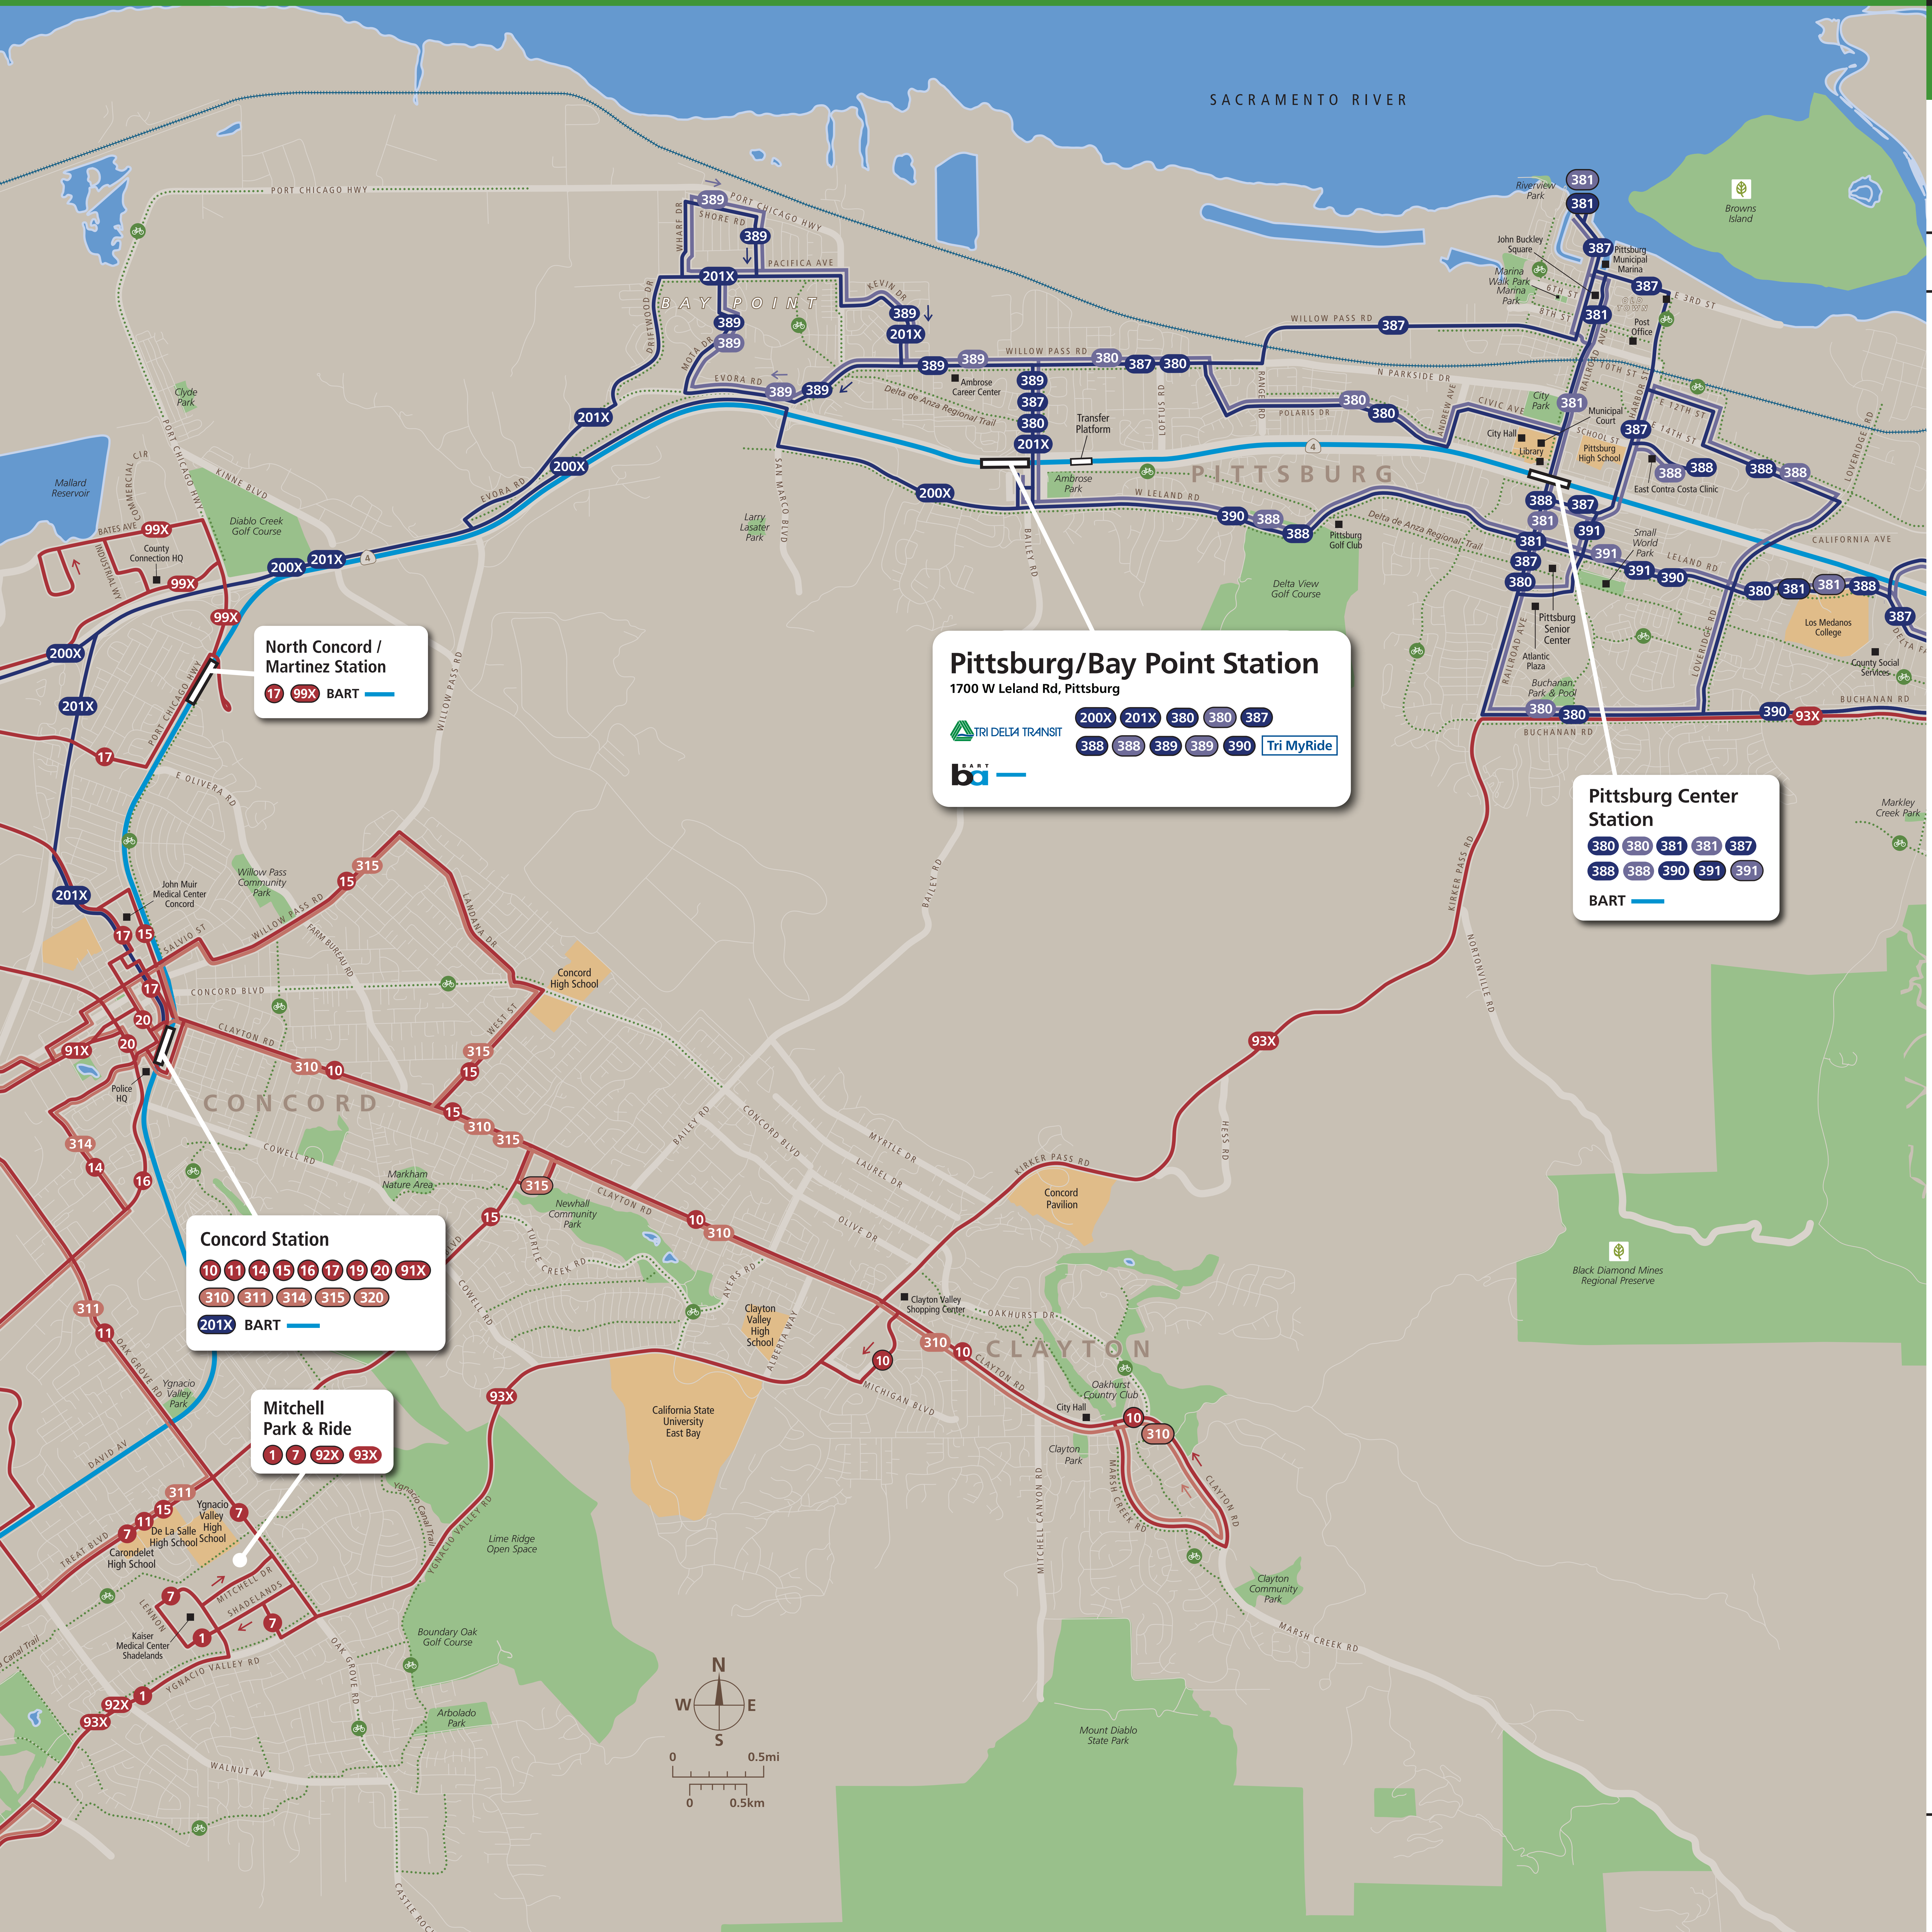

Transit Routes

Rutas del tránsito

公車路線圖

Transit Information

Pittsburg/ Bay Point Station

Pittsburg

Map Key

- You Are Here
- BART
- County Connection Weekday Service
- County Connection Weekend Service
- Tri Delta Transit Weekday Service
- Tri Delta Transit Weekend Service
- Route Terminus
- Bike Routes

This map does not show all commuter, express, special event, or all-night routes. Service may vary with time of day or day of week. Service changes may have occurred since printing. Please consult transit agency schedule or contact 511 for more information.

North Concord / Martinez Station
17 99X BART

Pittsburg/Bay Point Station
1700 W Leland Rd, Pittsburg

200X 201X 380 380 387
388 388 389 389 390 Tri MyRide

Pittsburg Center Station

380 380 381 381 387
388 388 390 391 391
BART

Concord Station

10 11 14 15 16 17 19 20 91X
310 311 314 315 320
201X BART

Mitchell Park & Ride

1 7 92X 93X

Call 511 | 511.org