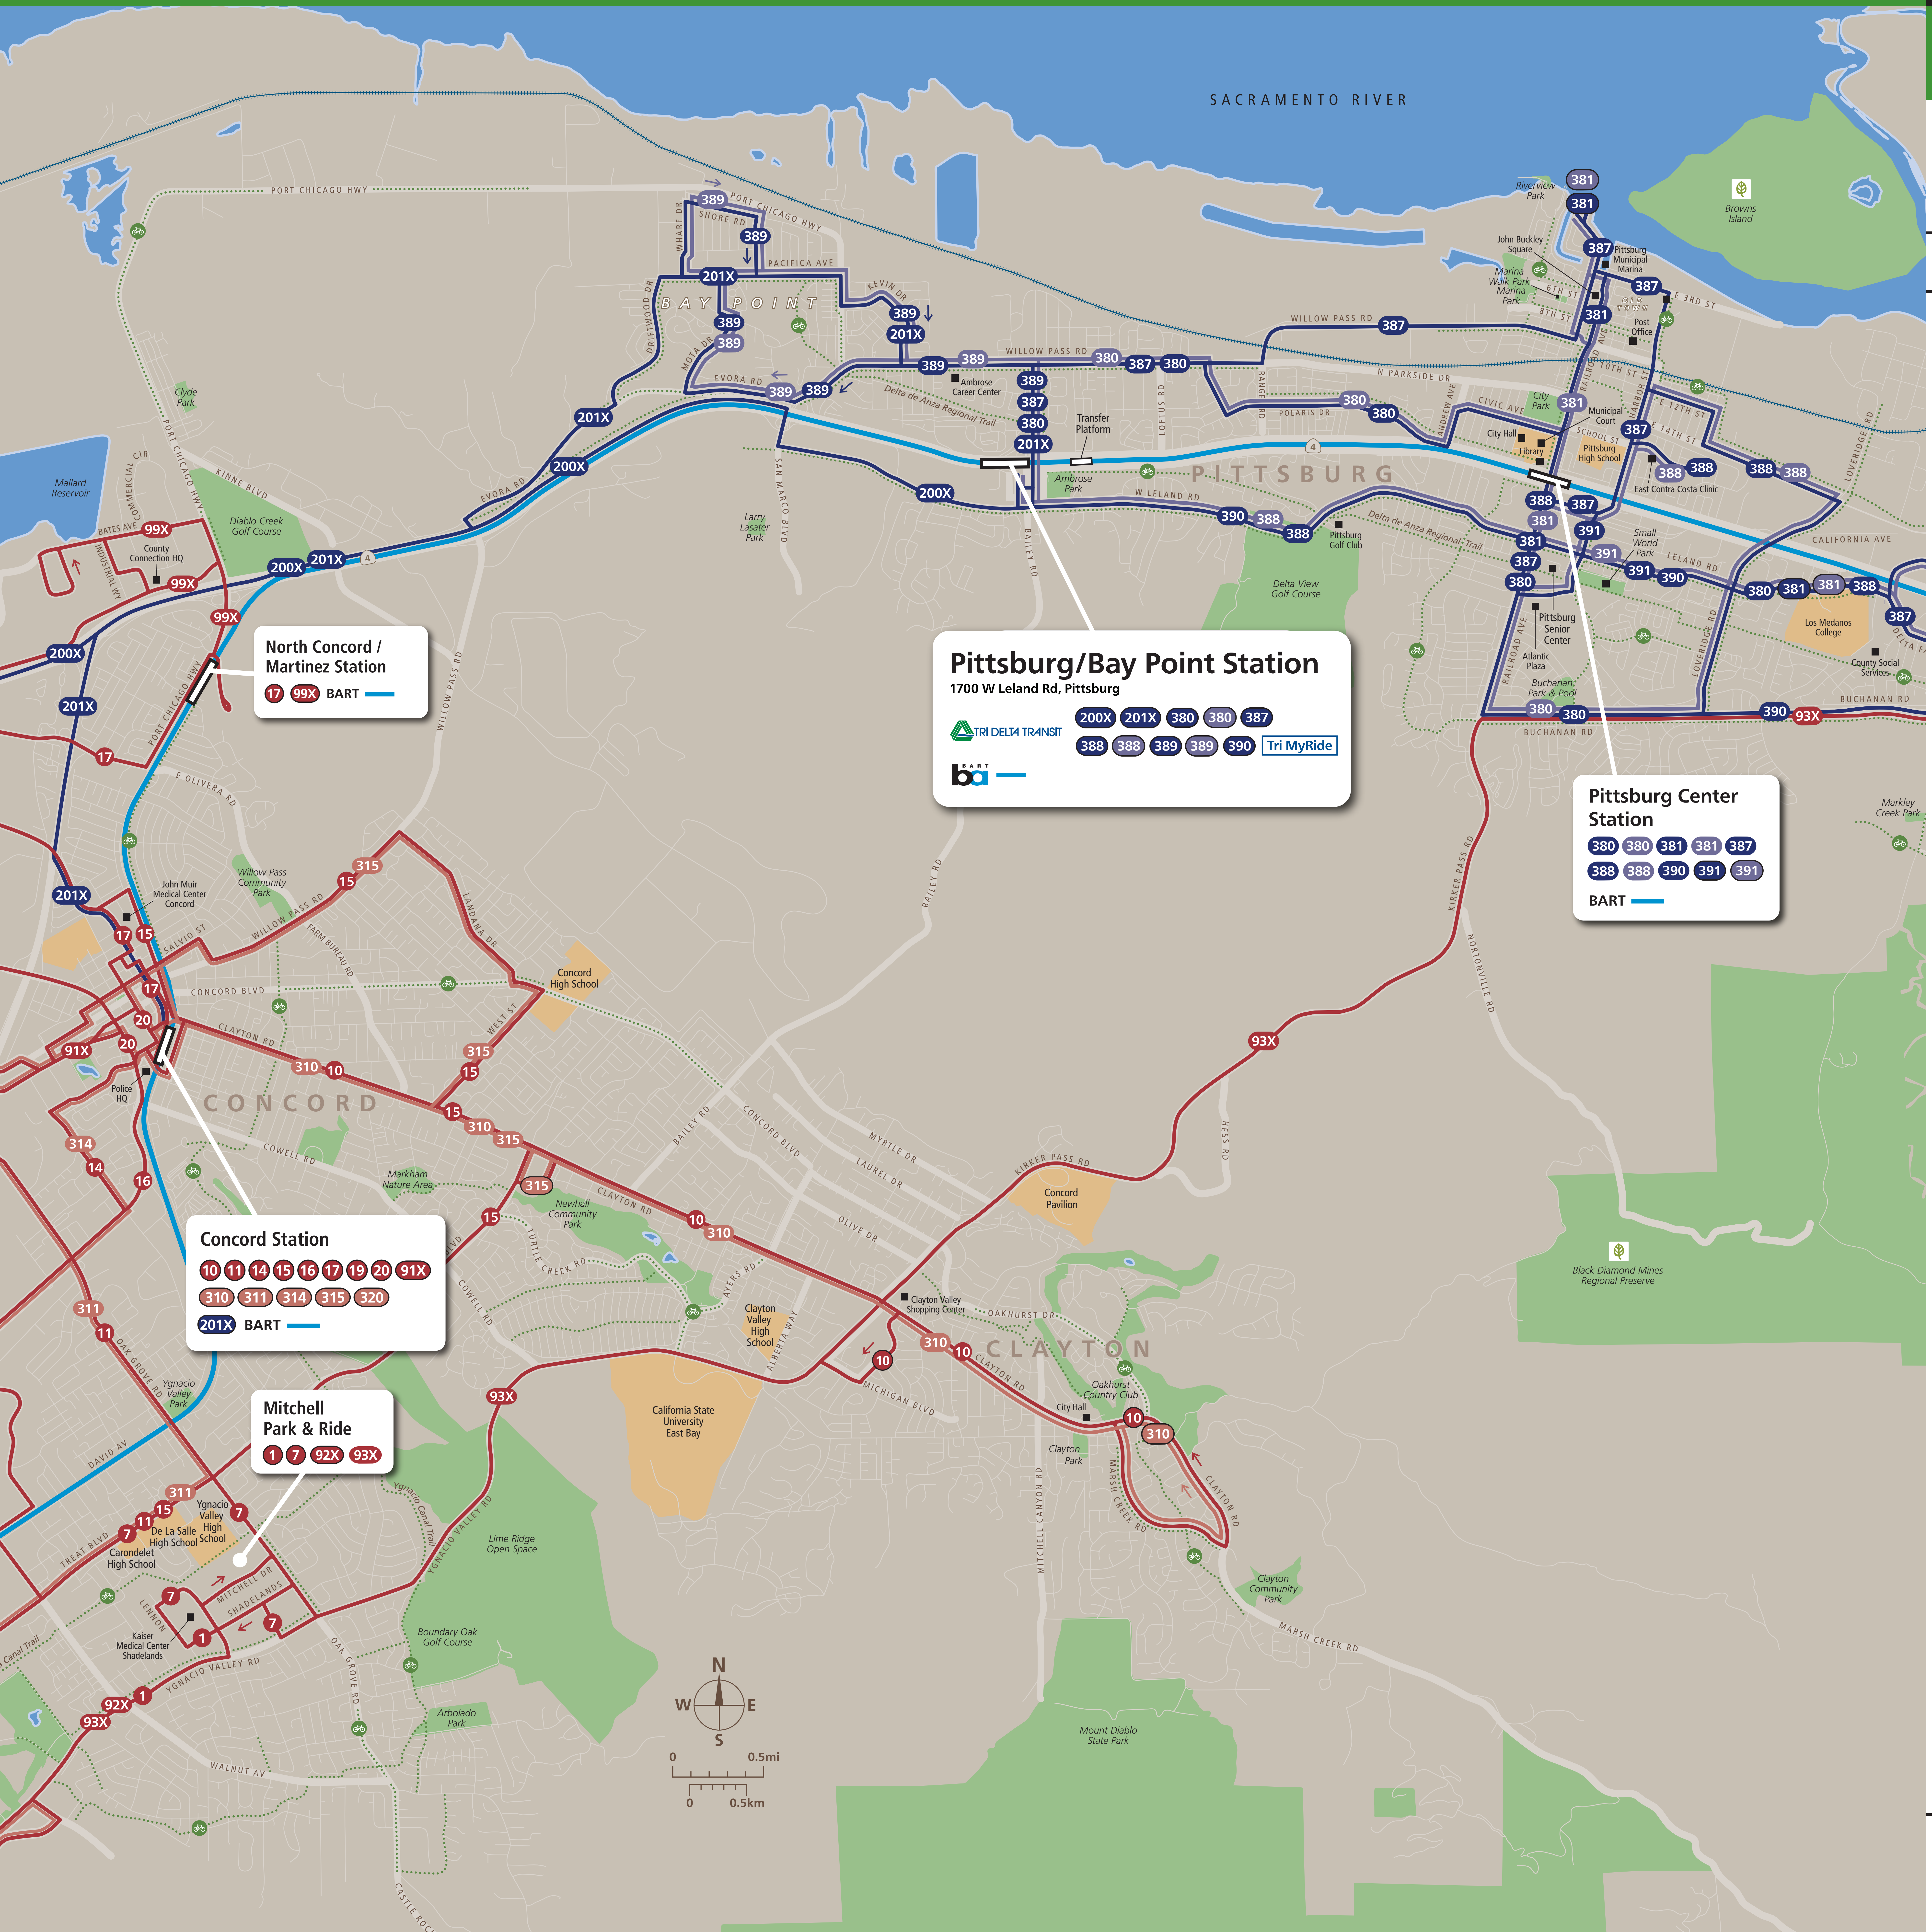

Transit Routes

Rutas del tránsito

公車路線圖

Transit Information

Pittsburg/ Bay Point Station

Pittsburg

Map Key

- You Are Here
- BART
- County Connection Weekday Service
- County Connection Weekend Service
- Tri Delta Transit Weekday Service
- Tri Delta Transit Weekend Service
- Route Terminus
- Bike Routes

This map does not show all commuter, express, special event, or all-night routes. Service may vary with time of day or day of week. Service changes may have occurred since printing. Please consult transit agency schedule or contact 511 for more information.

North Concord / Martinez Station
17 99X BART

Pittsburg/Bay Point Station
1700 W Leland Rd, Pittsburg

200X 201X 380 380 387
388 388 389 389 390 Tri MyRide

Pittsburg Center Station

380 380 381 381 387
388 388 390 391 391
BART

Concord Station

10 11 14 15 16 17 19 20 91X
310 311 314 315 320
201X BART

Mitchell Park & Ride

1 7 92X 93X

Call 511 | 511.org