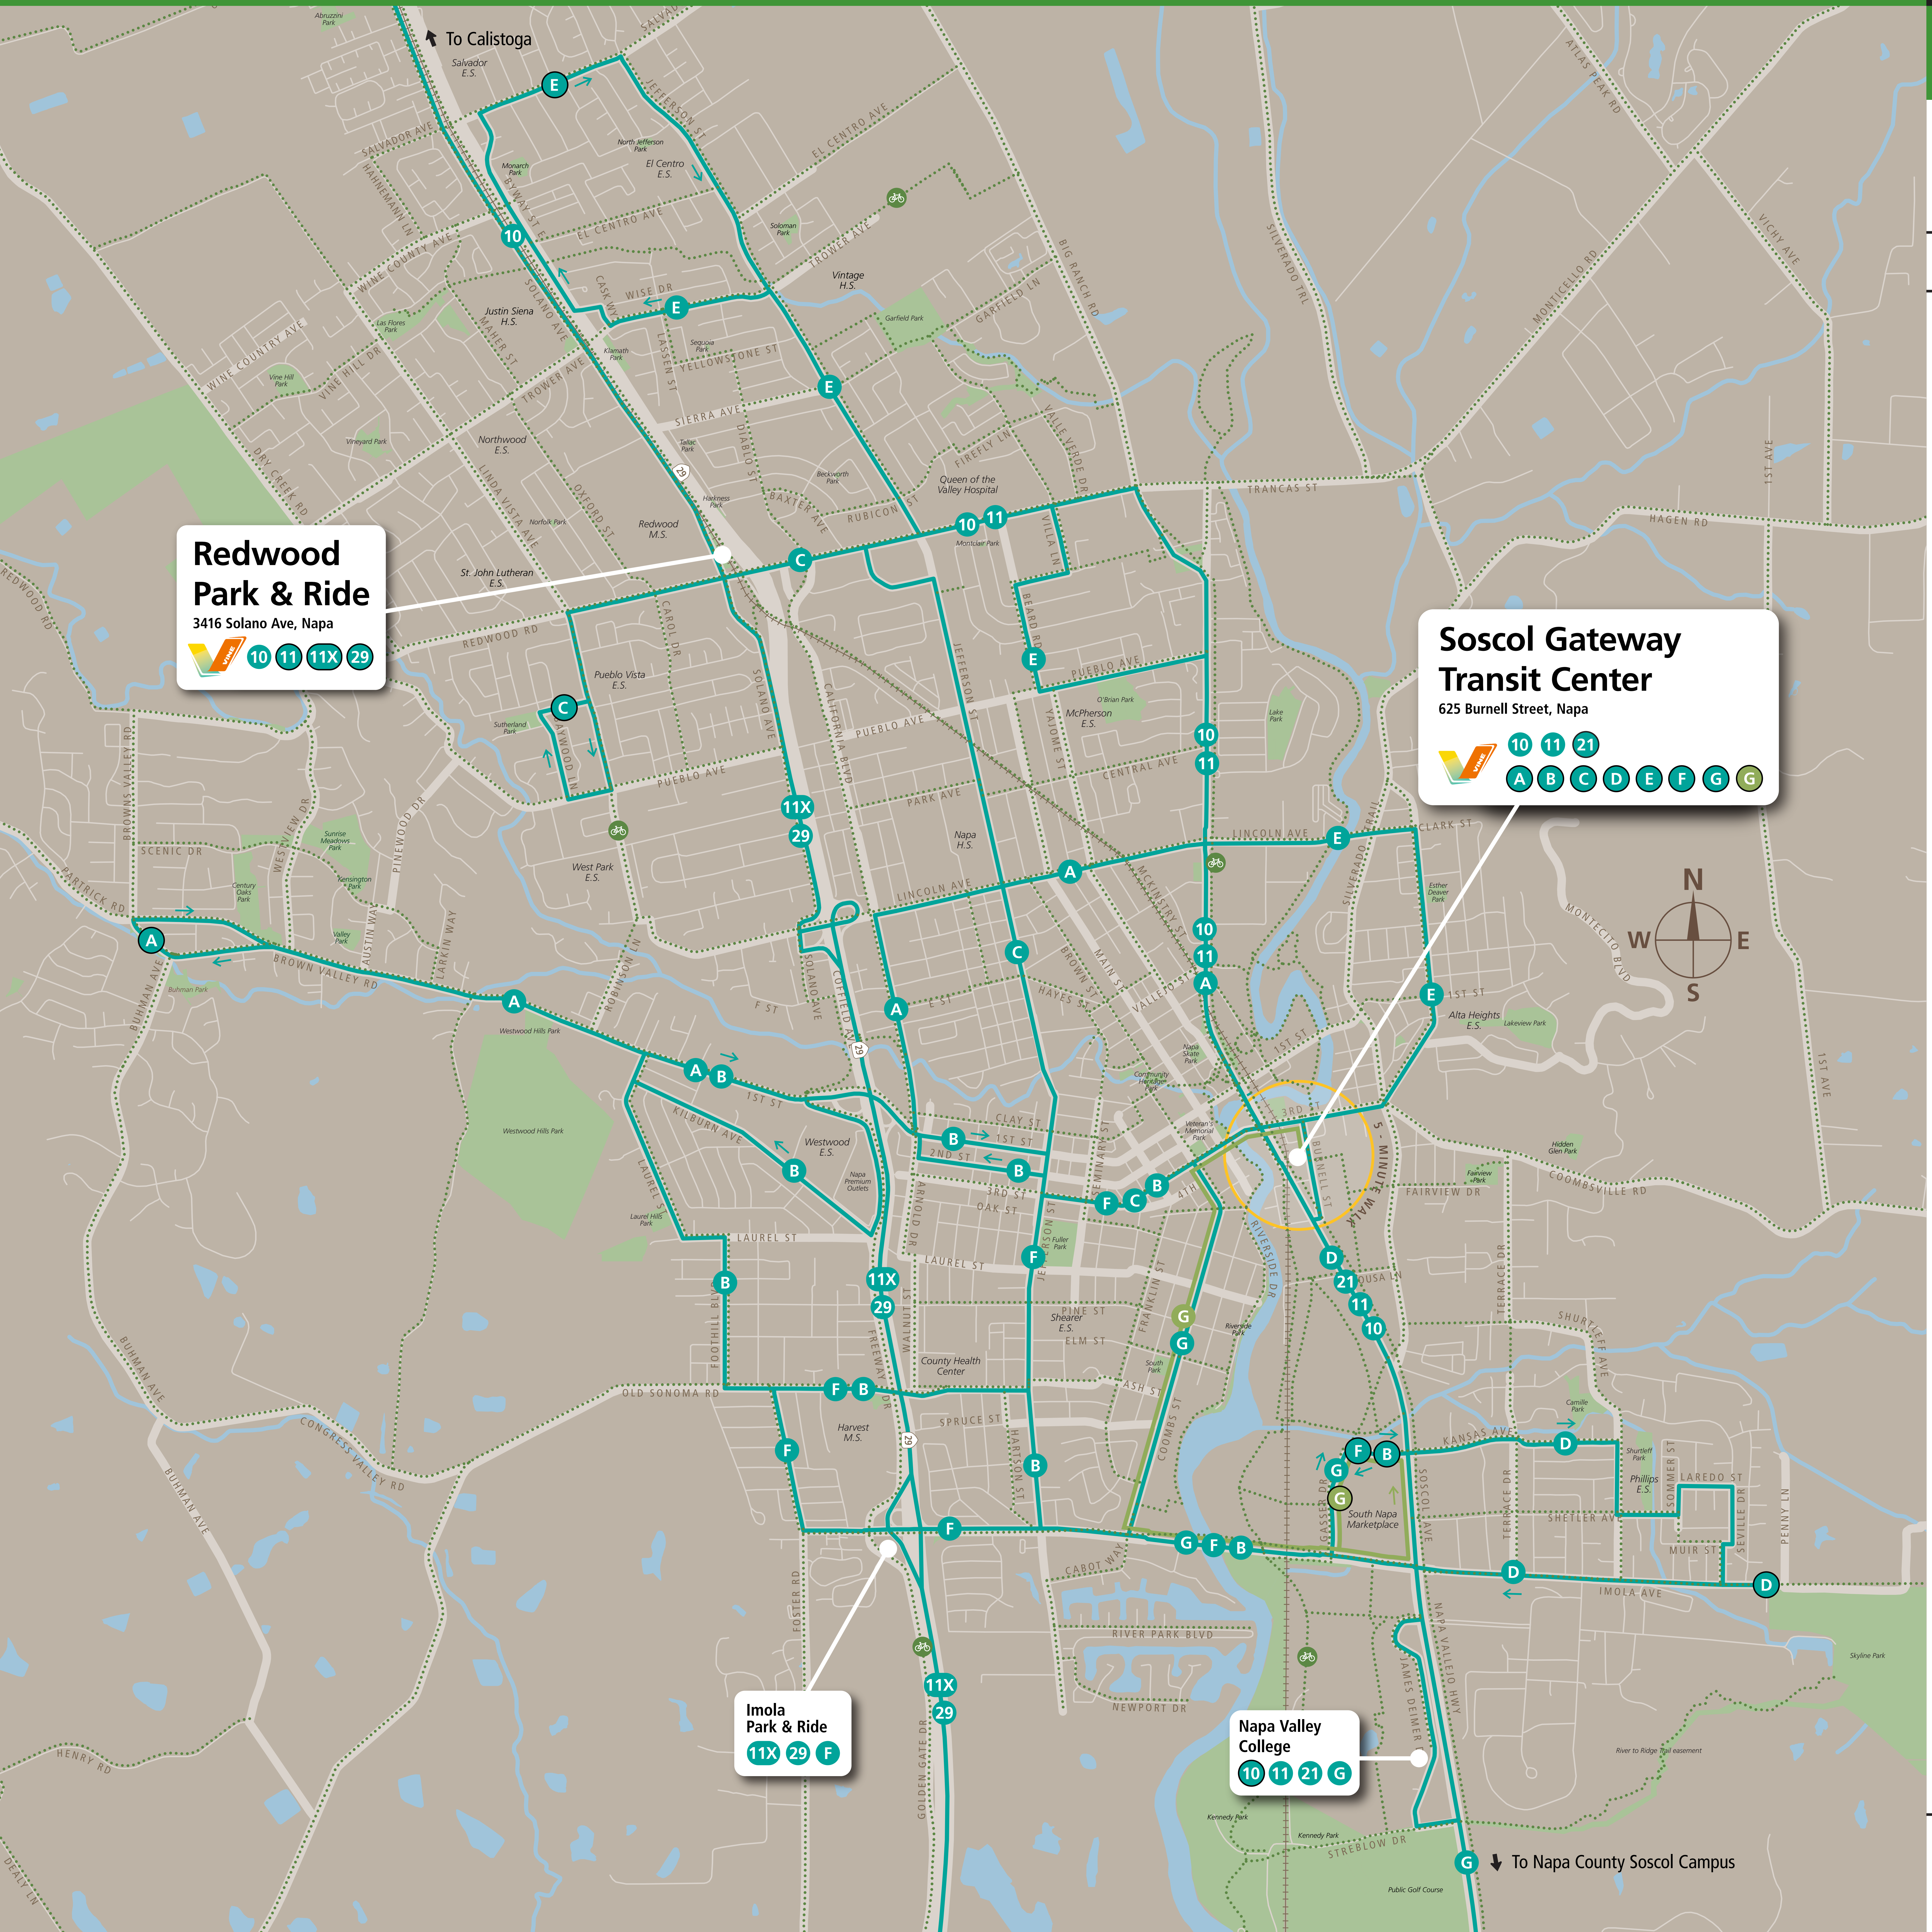

Transit Routes

Rutas del tránsito

公車路線圖

Transit Information

Soscol Gateway Transit Center

Napa

Map Key

- You Are Here
- 5-Minute Walk Radius (1/4 mile)
- Vine Route
- Vine Route G Saturday Service
- End of Route
- Bicycle Route
- Napa Valley Wine Train

Redwood Park & Ride
3416 Solano Ave, Napa

10 11 11X 29

Soscol Gateway Transit Center
625 Burnell Street, Napa

10 11 21
A B C D E F G G

Imola Park & Ride
11X 29 F

Napa Valley College
10 11 21 G

Call 511 | 511.org