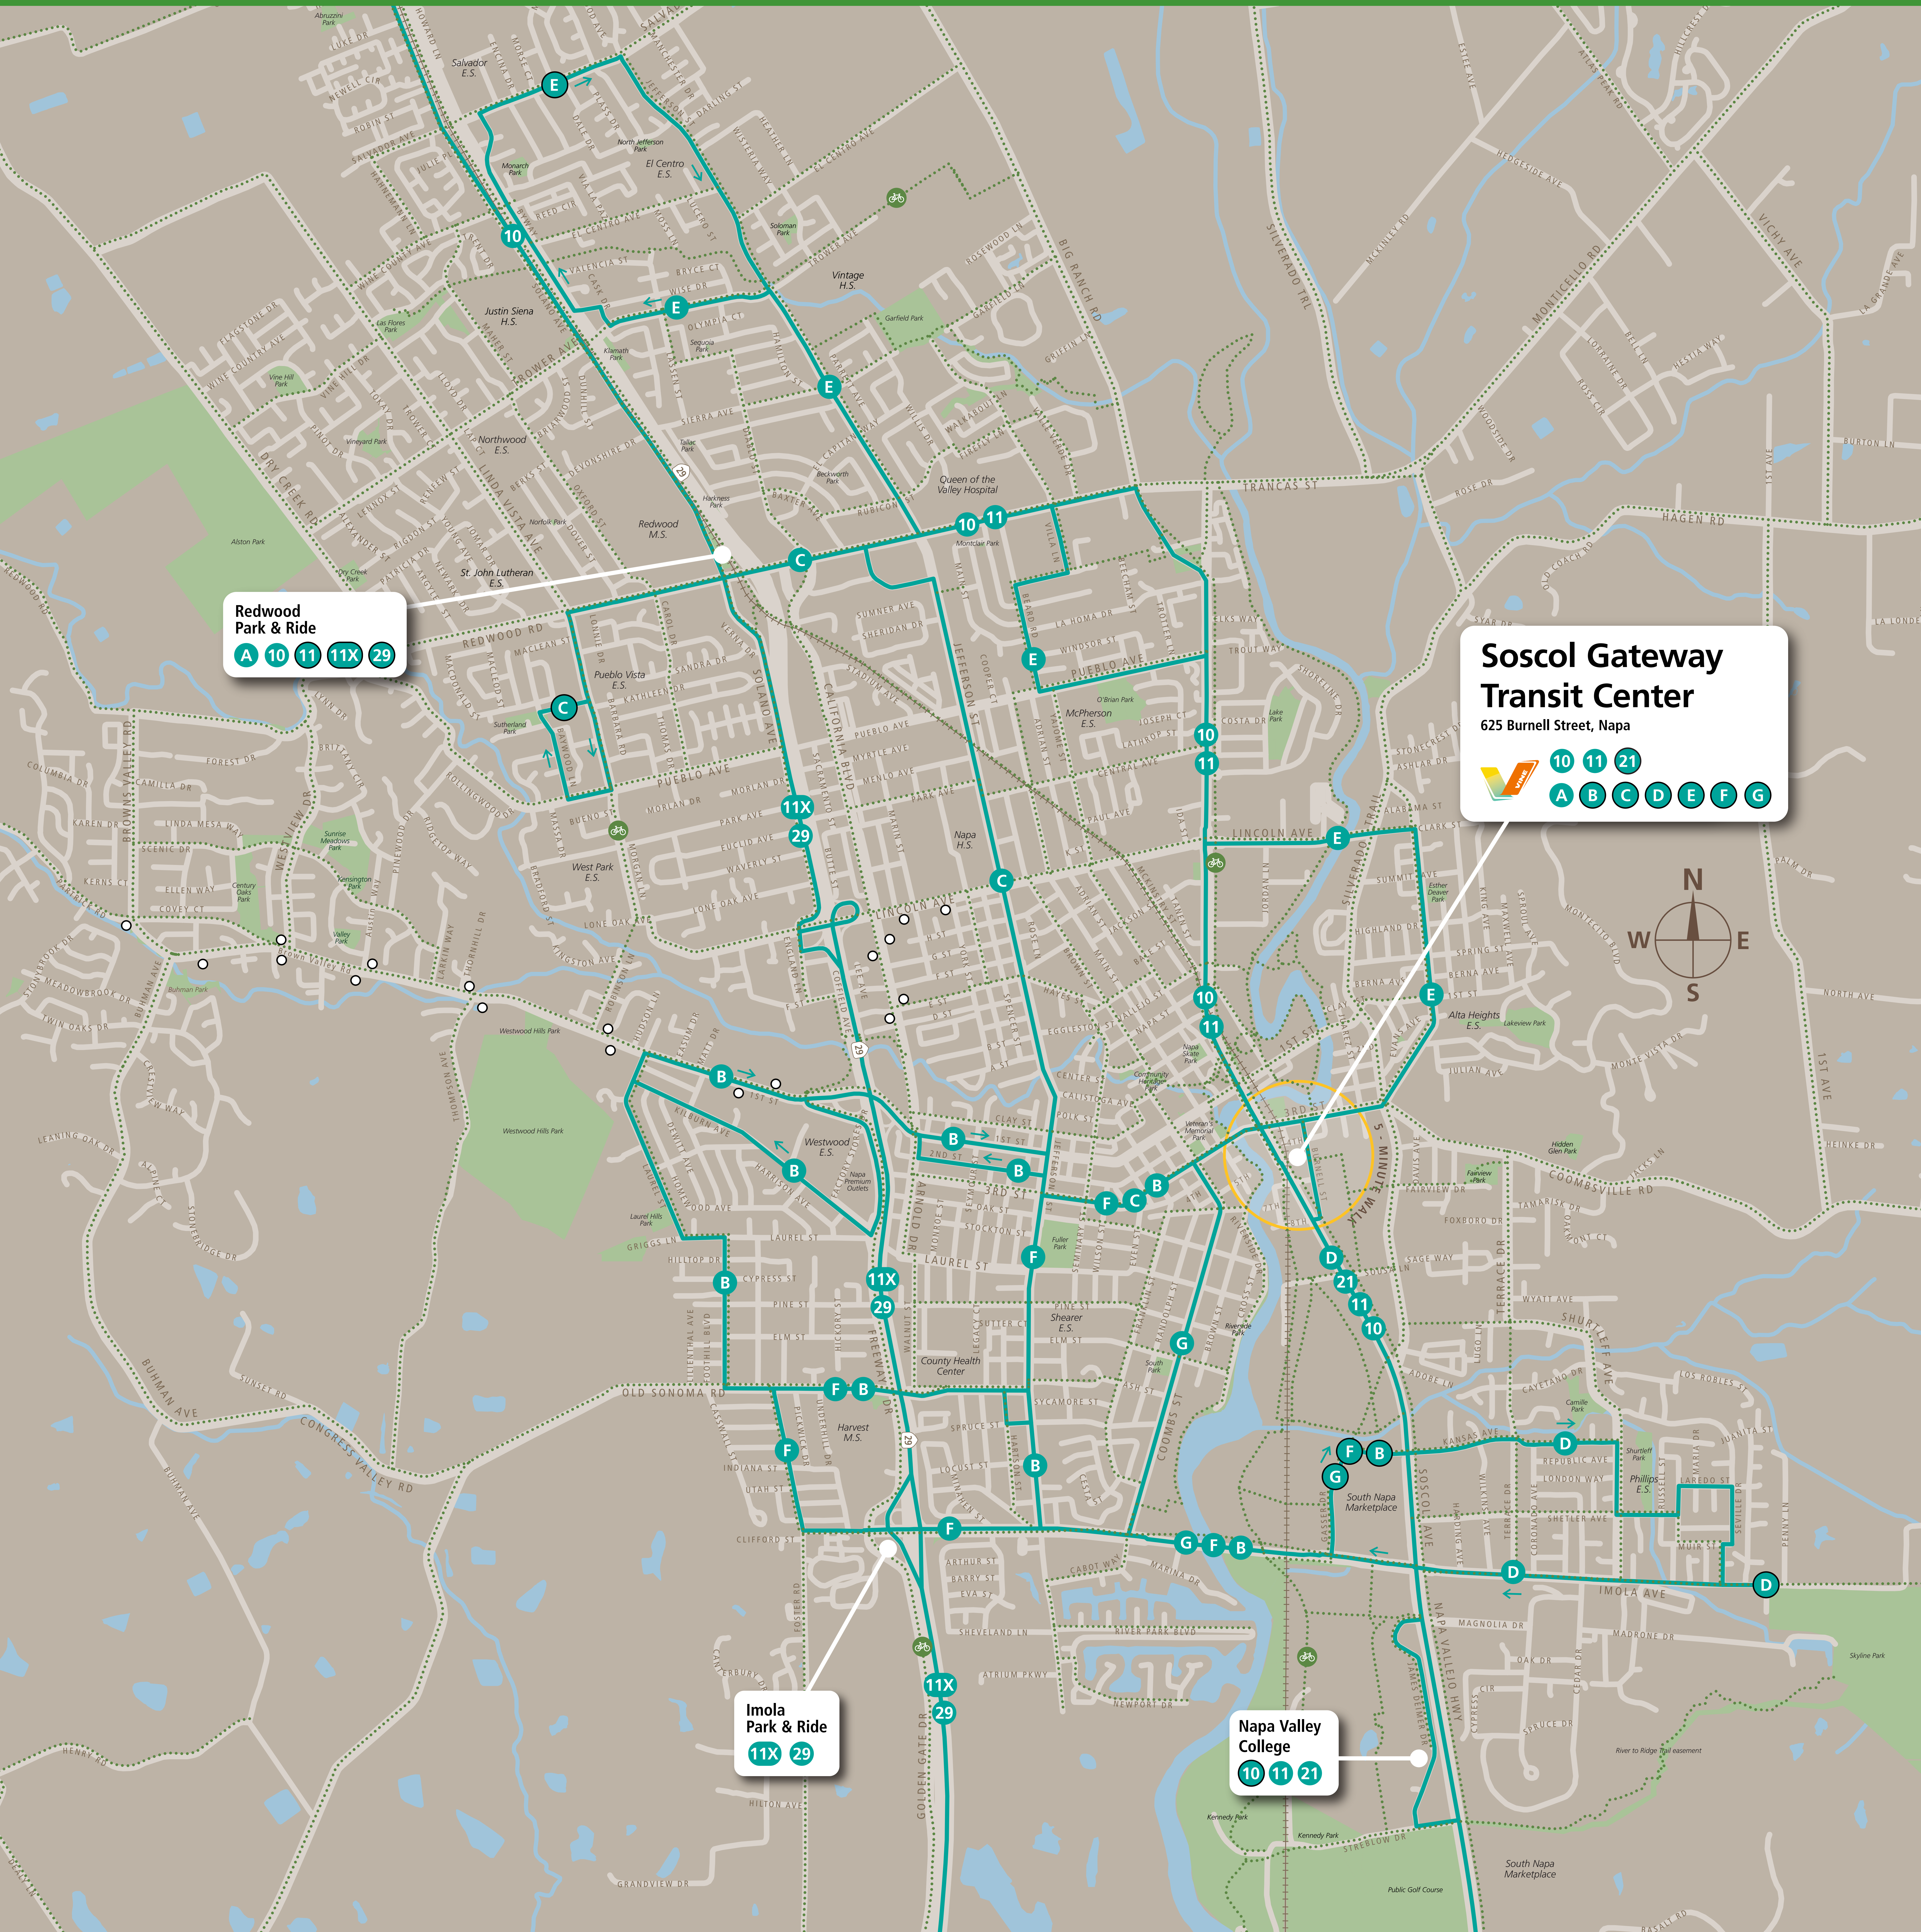

Transit Routes

Rutas del tránsito

公車路線圖

Transit Information

Soscol Gateway Transit Center

Napa

Map Key

- You Are Here
- 5-Minute Walk Radius (1/4 mile)
- Vine Route
- Vine A On-Demand Stops
- Route Terminus
- Bicycle Route
- Napa Valley Wine Train

Redwood Park & Ride
A 10 11 11X 29

Soscol Gateway Transit Center
625 Burrell Street, Napa

10 11 21
A B C D E F G

Imola Park & Ride
11X 29

Napa Valley College
10 11 21

Call 511 | 511.org