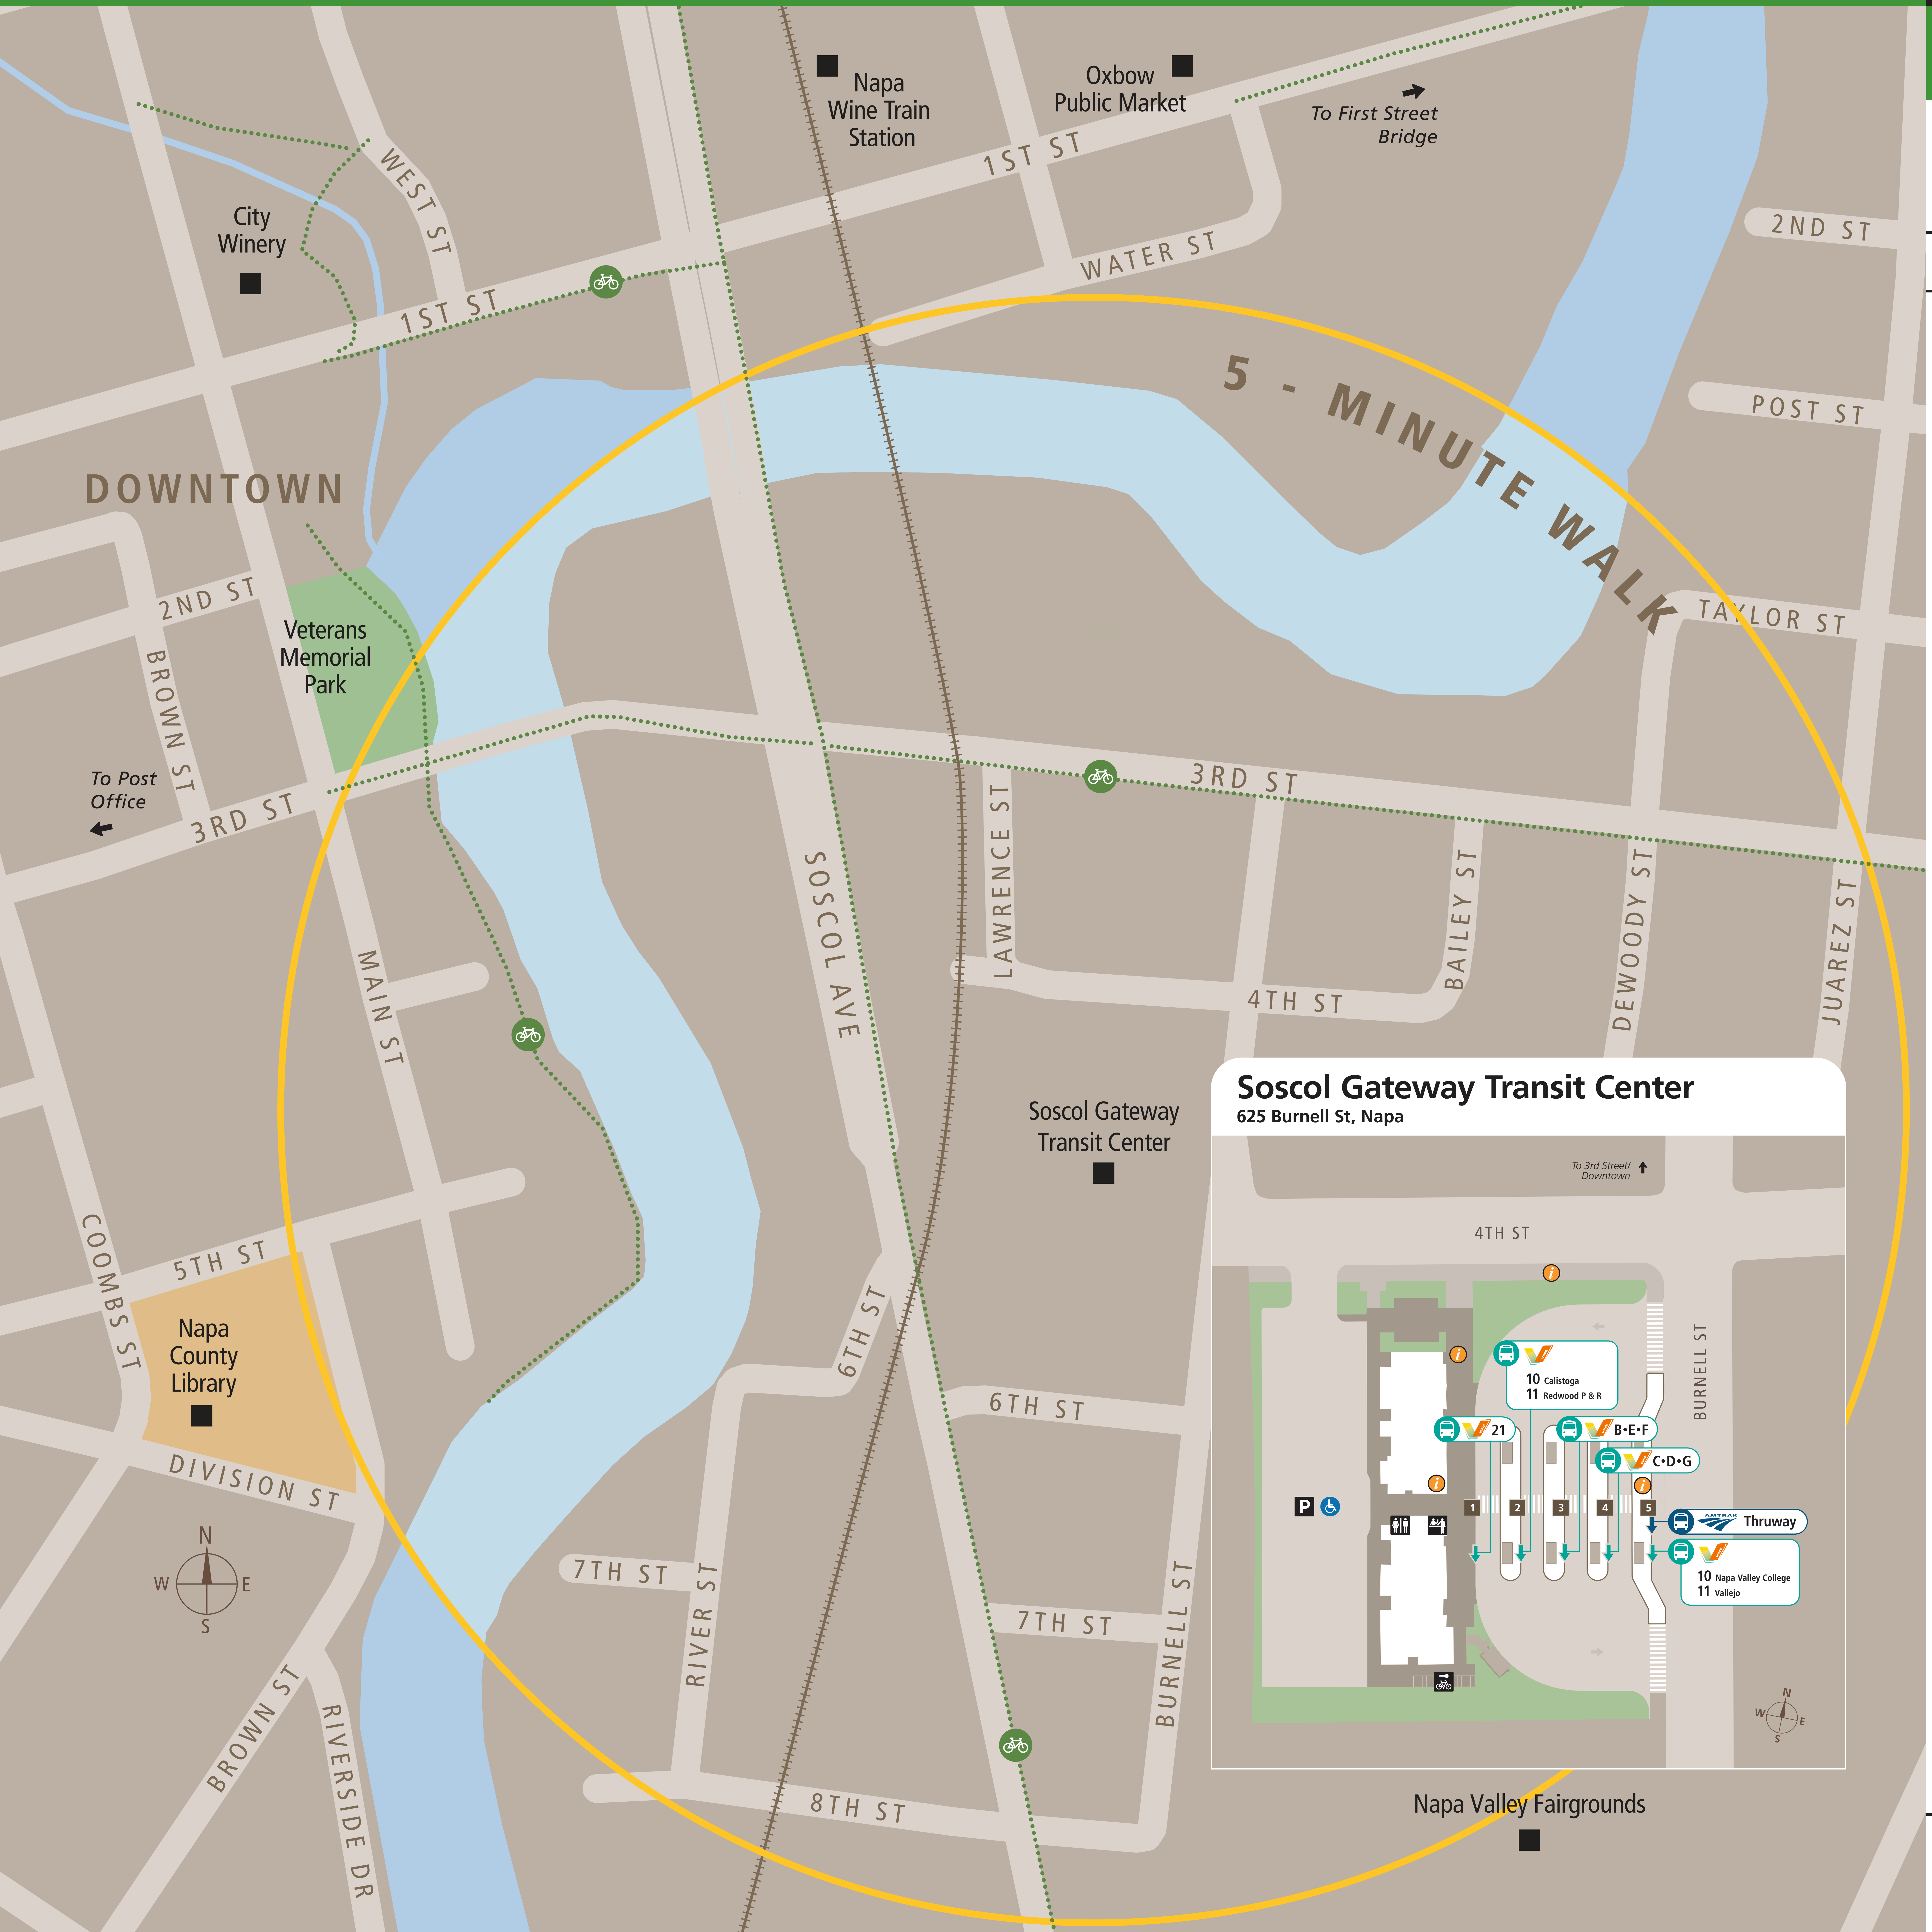

Neighborhood Map

Mapa del vecindario

街區地圖

Transit Information

Socol Gateway Transit Center

Napa

Map Key

- You Are Here
- Transit Information
- 5-Minute Walk Radius (1/4 mile)
- Bus
- Bicycle Route
- Wheelchair Accessible
- Bike Lockers
- Parking
- Bus Bay Identification
- Restrooms
- Ticket Agent
- Napa Valley Wine Train

Transit Lines

1. Vine
2. **Regional Routes**
3. 10 Calistoga
   - 10 Napa Valley College/Socol & Kansas
   - 11 Redwood P & R Lot
   - 11 Vallejo
   - 21 Fairfield and Suisun City
4. **Local Routes**
5. B South Napa Market Place
   - C Sutherland Dr & Linda Vista Ave
   - D Imola Ave & Parrish Rd
   - E Byway St E & Salvador Ave
   - F South Napa Market Place
   - G South Napa Market Place
6. Amtrak Thruway
7. Amtrak Thruway