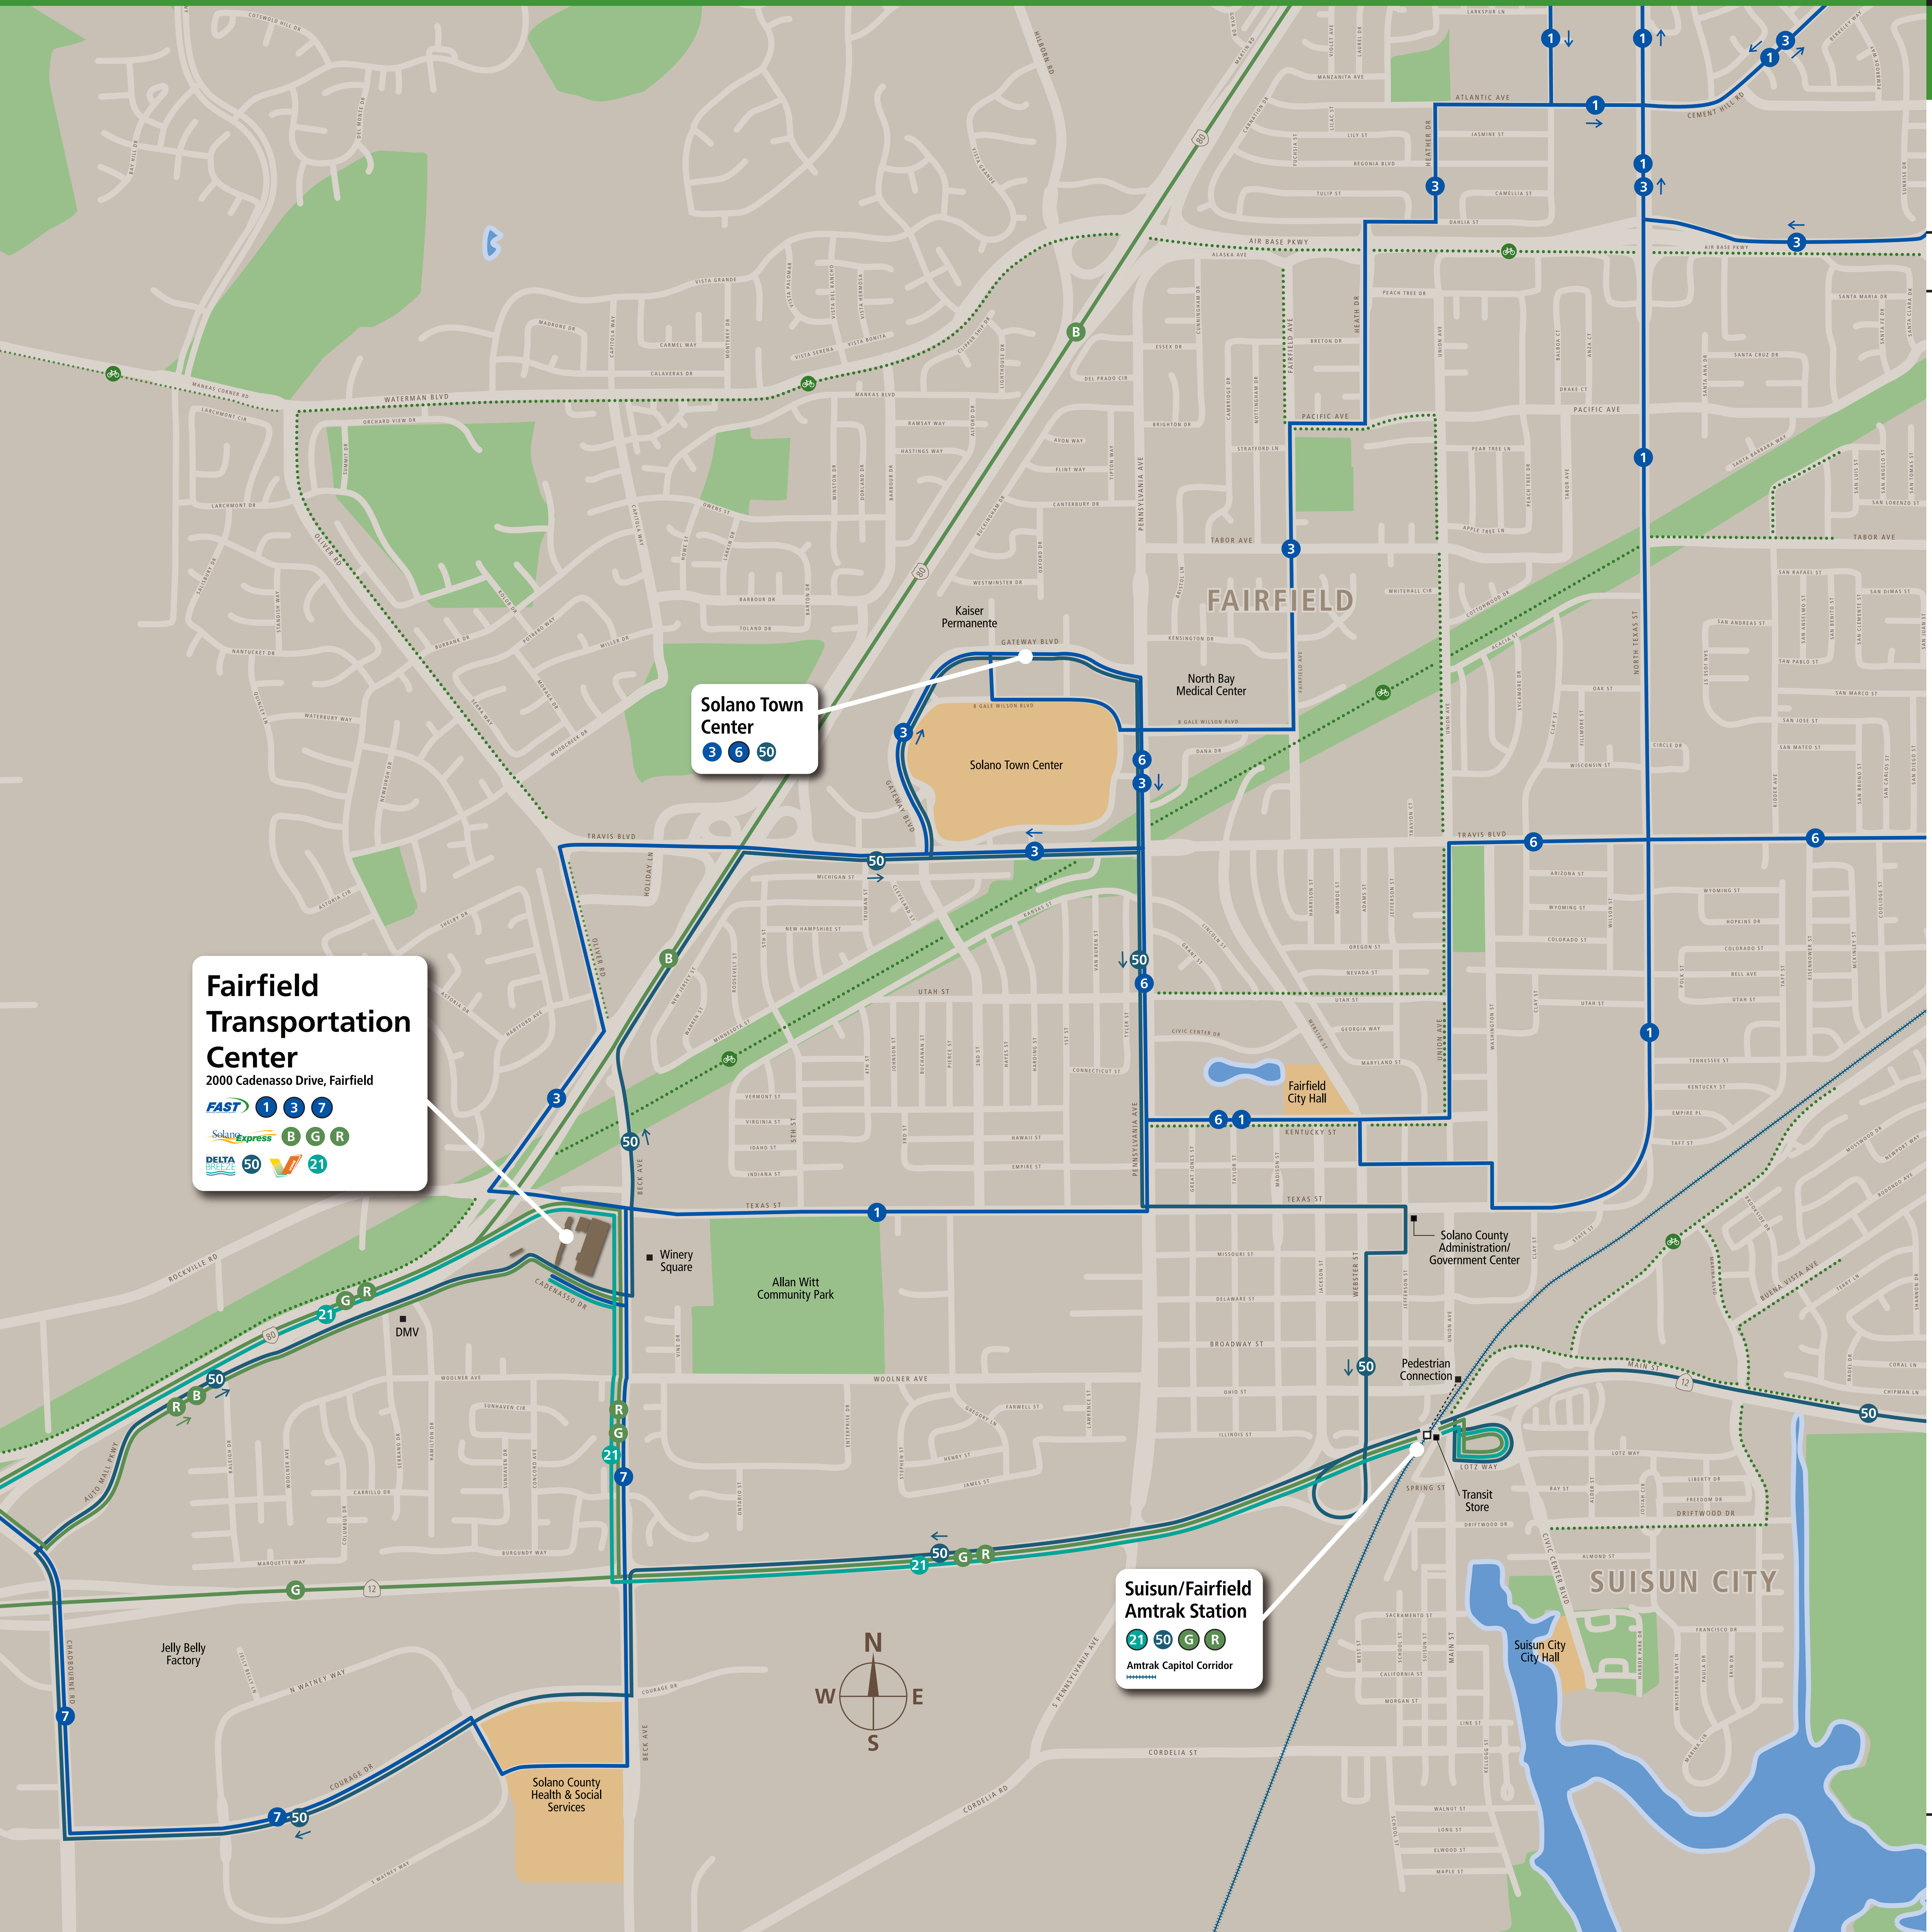

Transit Routes

Rutas del tránsito

公車路線圖

Transit Information

Fairfield Transportation Center

Fairfield

Map Key

- You Are Here
- Amtrak Capitol Corridor
- FAST
- Rio Vista Delta Breeze
- SolanoExpress
- Vine
- Route Terminus
- Bicycle Route

This map does not show all commuter, express, special event, or all-night routes. Service may vary with time of day or day of week. Service changes may have occurred since printing. Please consult transit agency schedule or contact 511 for more information.

Fairfield Transportation Center
2000 Cadenasso Drive, Fairfield

FAST 1 3 7
SolanoExpress B G R
DELTA 50 21

Solano Town Center
3 6 50

Suisun/Fairfield Amtrak Station
21 50 G R
Amtrak Capitol Corridor

Call 511 | 511.org