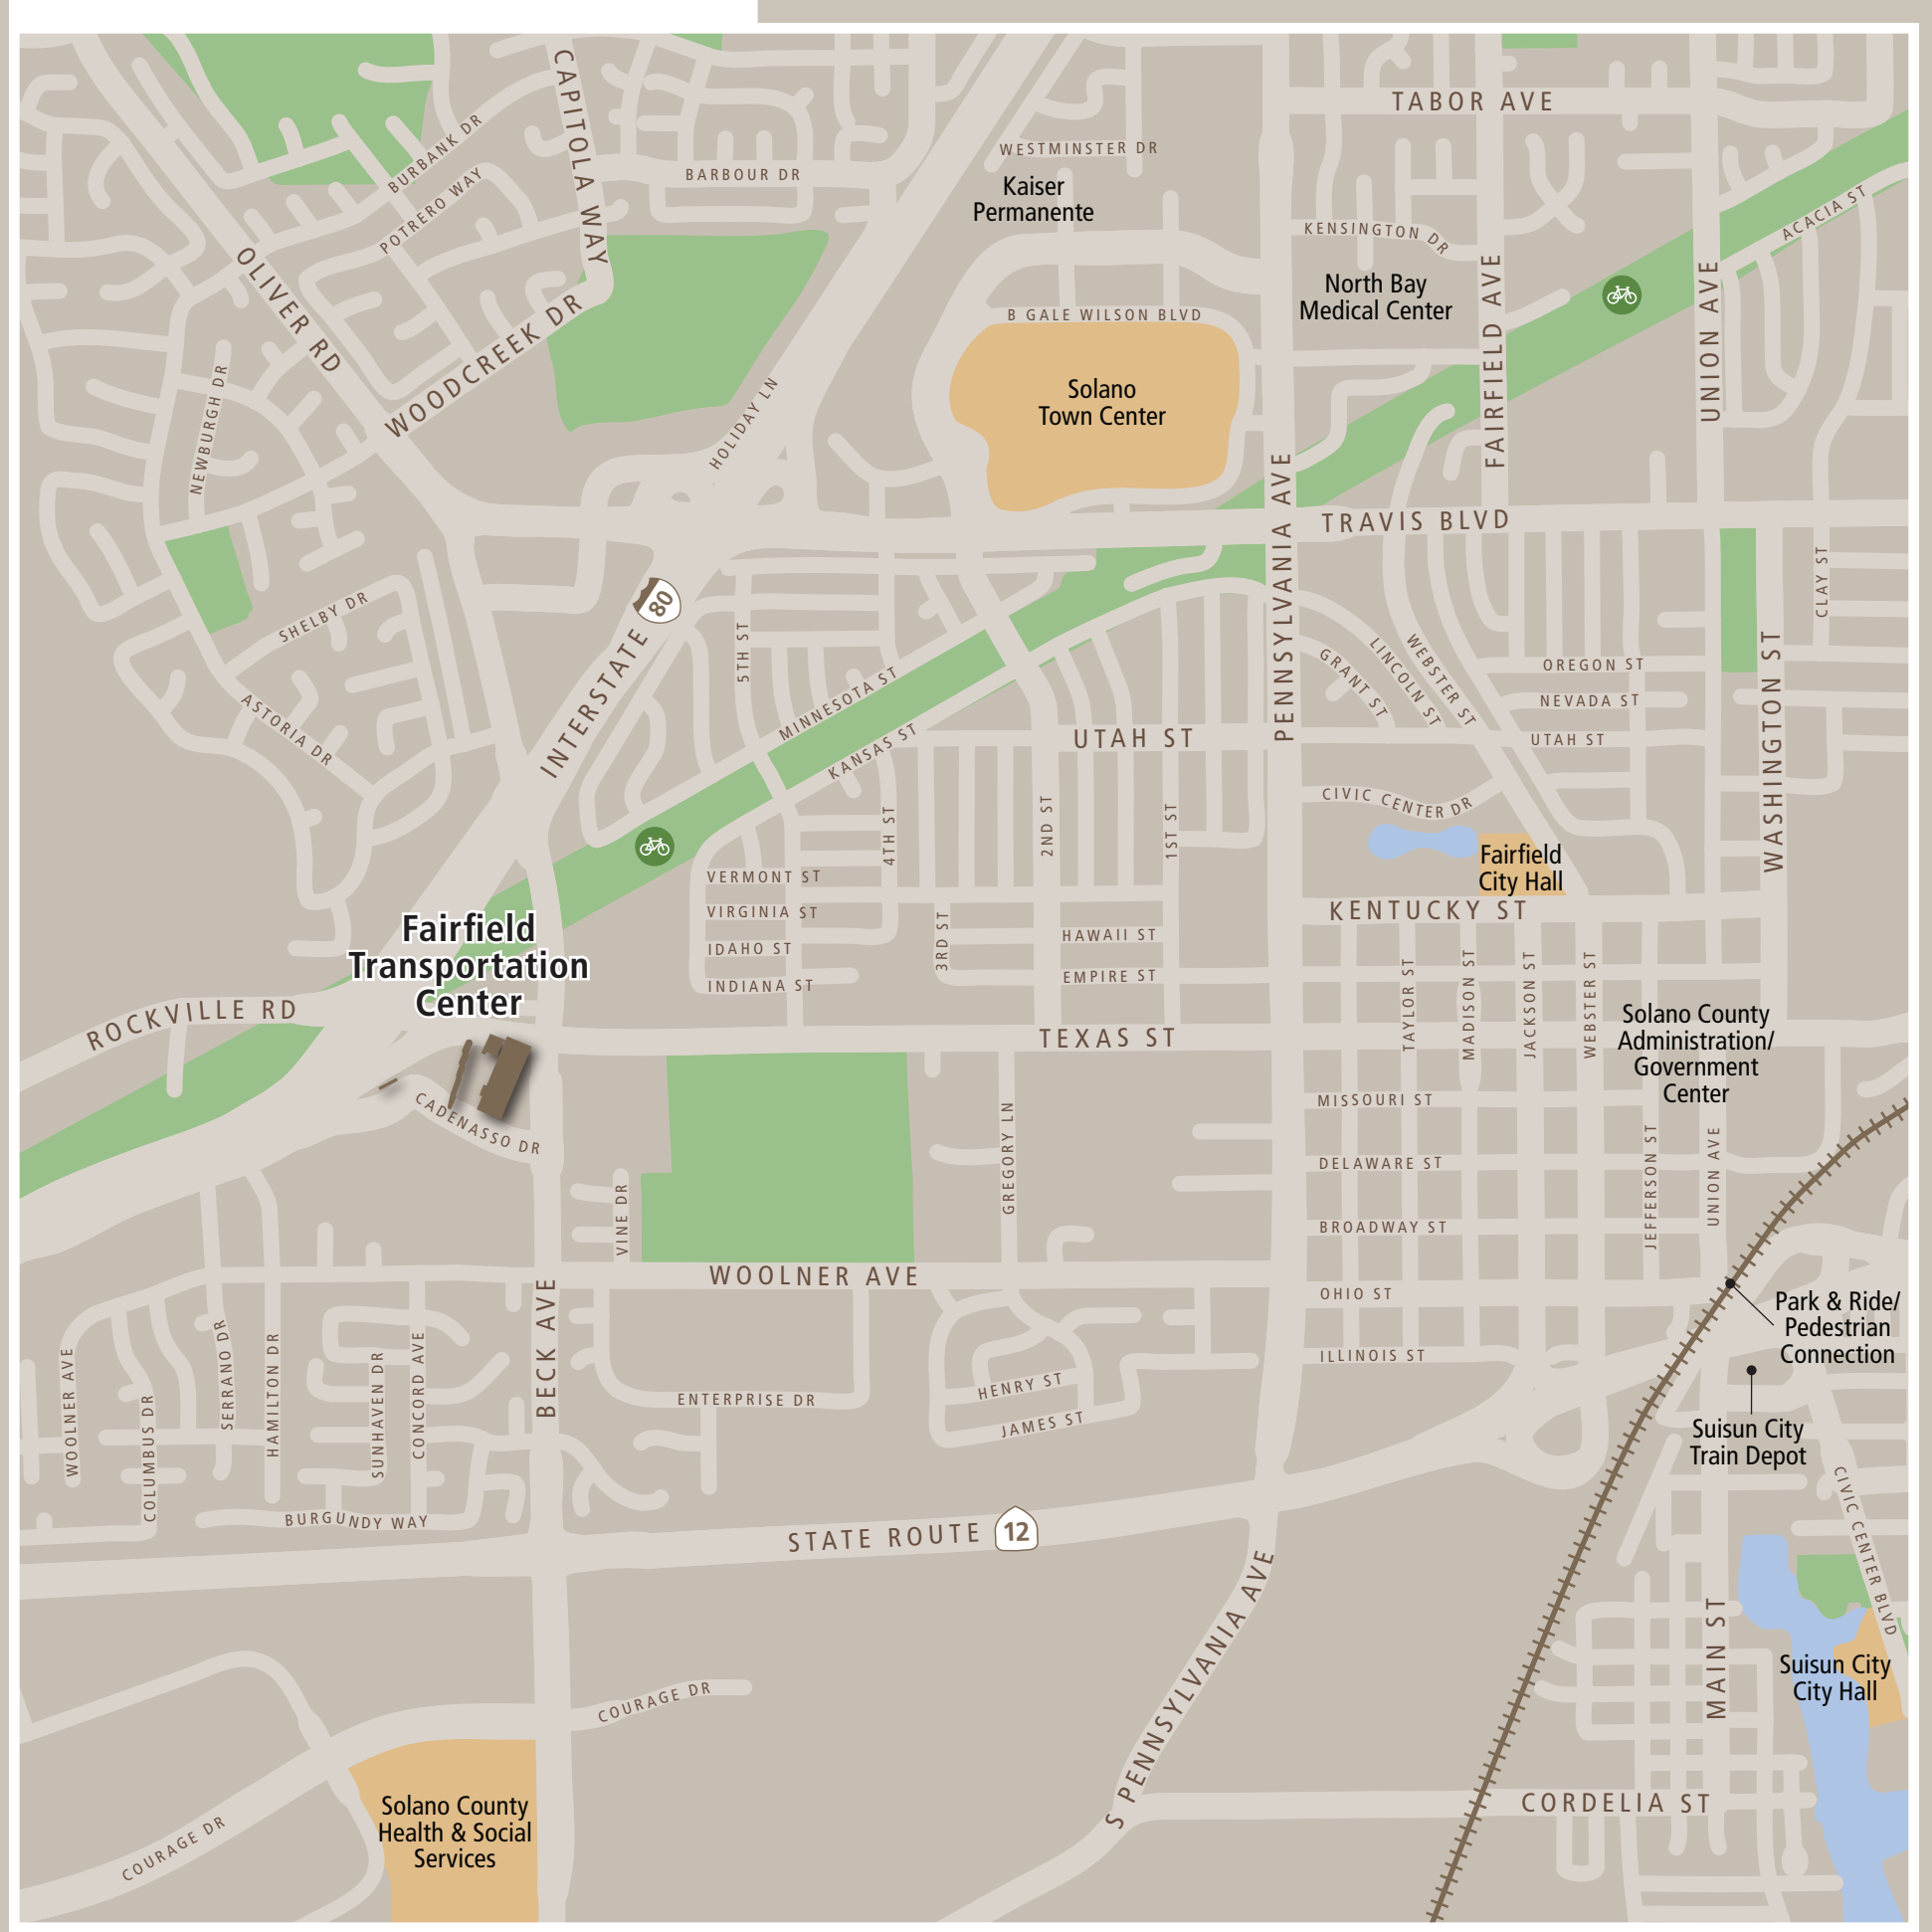

Transit Stops

Paradas del tránsito

公車站地圖

Transit Information

Fairfield Transportation Center

Fairfield

Map Key

- You Are Here
- Transit Information
- Transit Stop
- Exit
- Bike Rack
- Bike Lockers
- Casual Carpool
- Elevator
- Parking
- Passenger Drop-off/Pick-up
- Stairs
- Ticket Agent
- FAST
- Rio Vista Delta Breeze
- SolanoExpress
- VINE Transit

Transit Lines

FAST	
Local Service	
1	N. Texas / Walmart
3	Dover Ave / Walmart
7	Solano College / Cordelia Library
SolanoExpress	
Intercity Service	
Blue	Walnut Creek BART
Blue	Vacaville / Dixon / Davis / Sacramento
Green	El Cerrito del Norte BART
Green	Suisun / Fairfield Amtrak
Red	Vallejo / El Cerrito del Norte BART
Red	Suisun / Fairfield Amtrak
DELTA BREEZE	
Intercity Service	
50	Rio Vista / Isleton
VINE Transit	
Intercity Service	
21	Napa
21	Suisun / Fairfield Amtrak

OFF-RAMP

W. TEXAS STREET

CADENASSO DRIVE

DROP-OFF / PICK-UP

Administration Building

Parking Garage

Casual Carpool

Area Map

Call 511 | 511.org