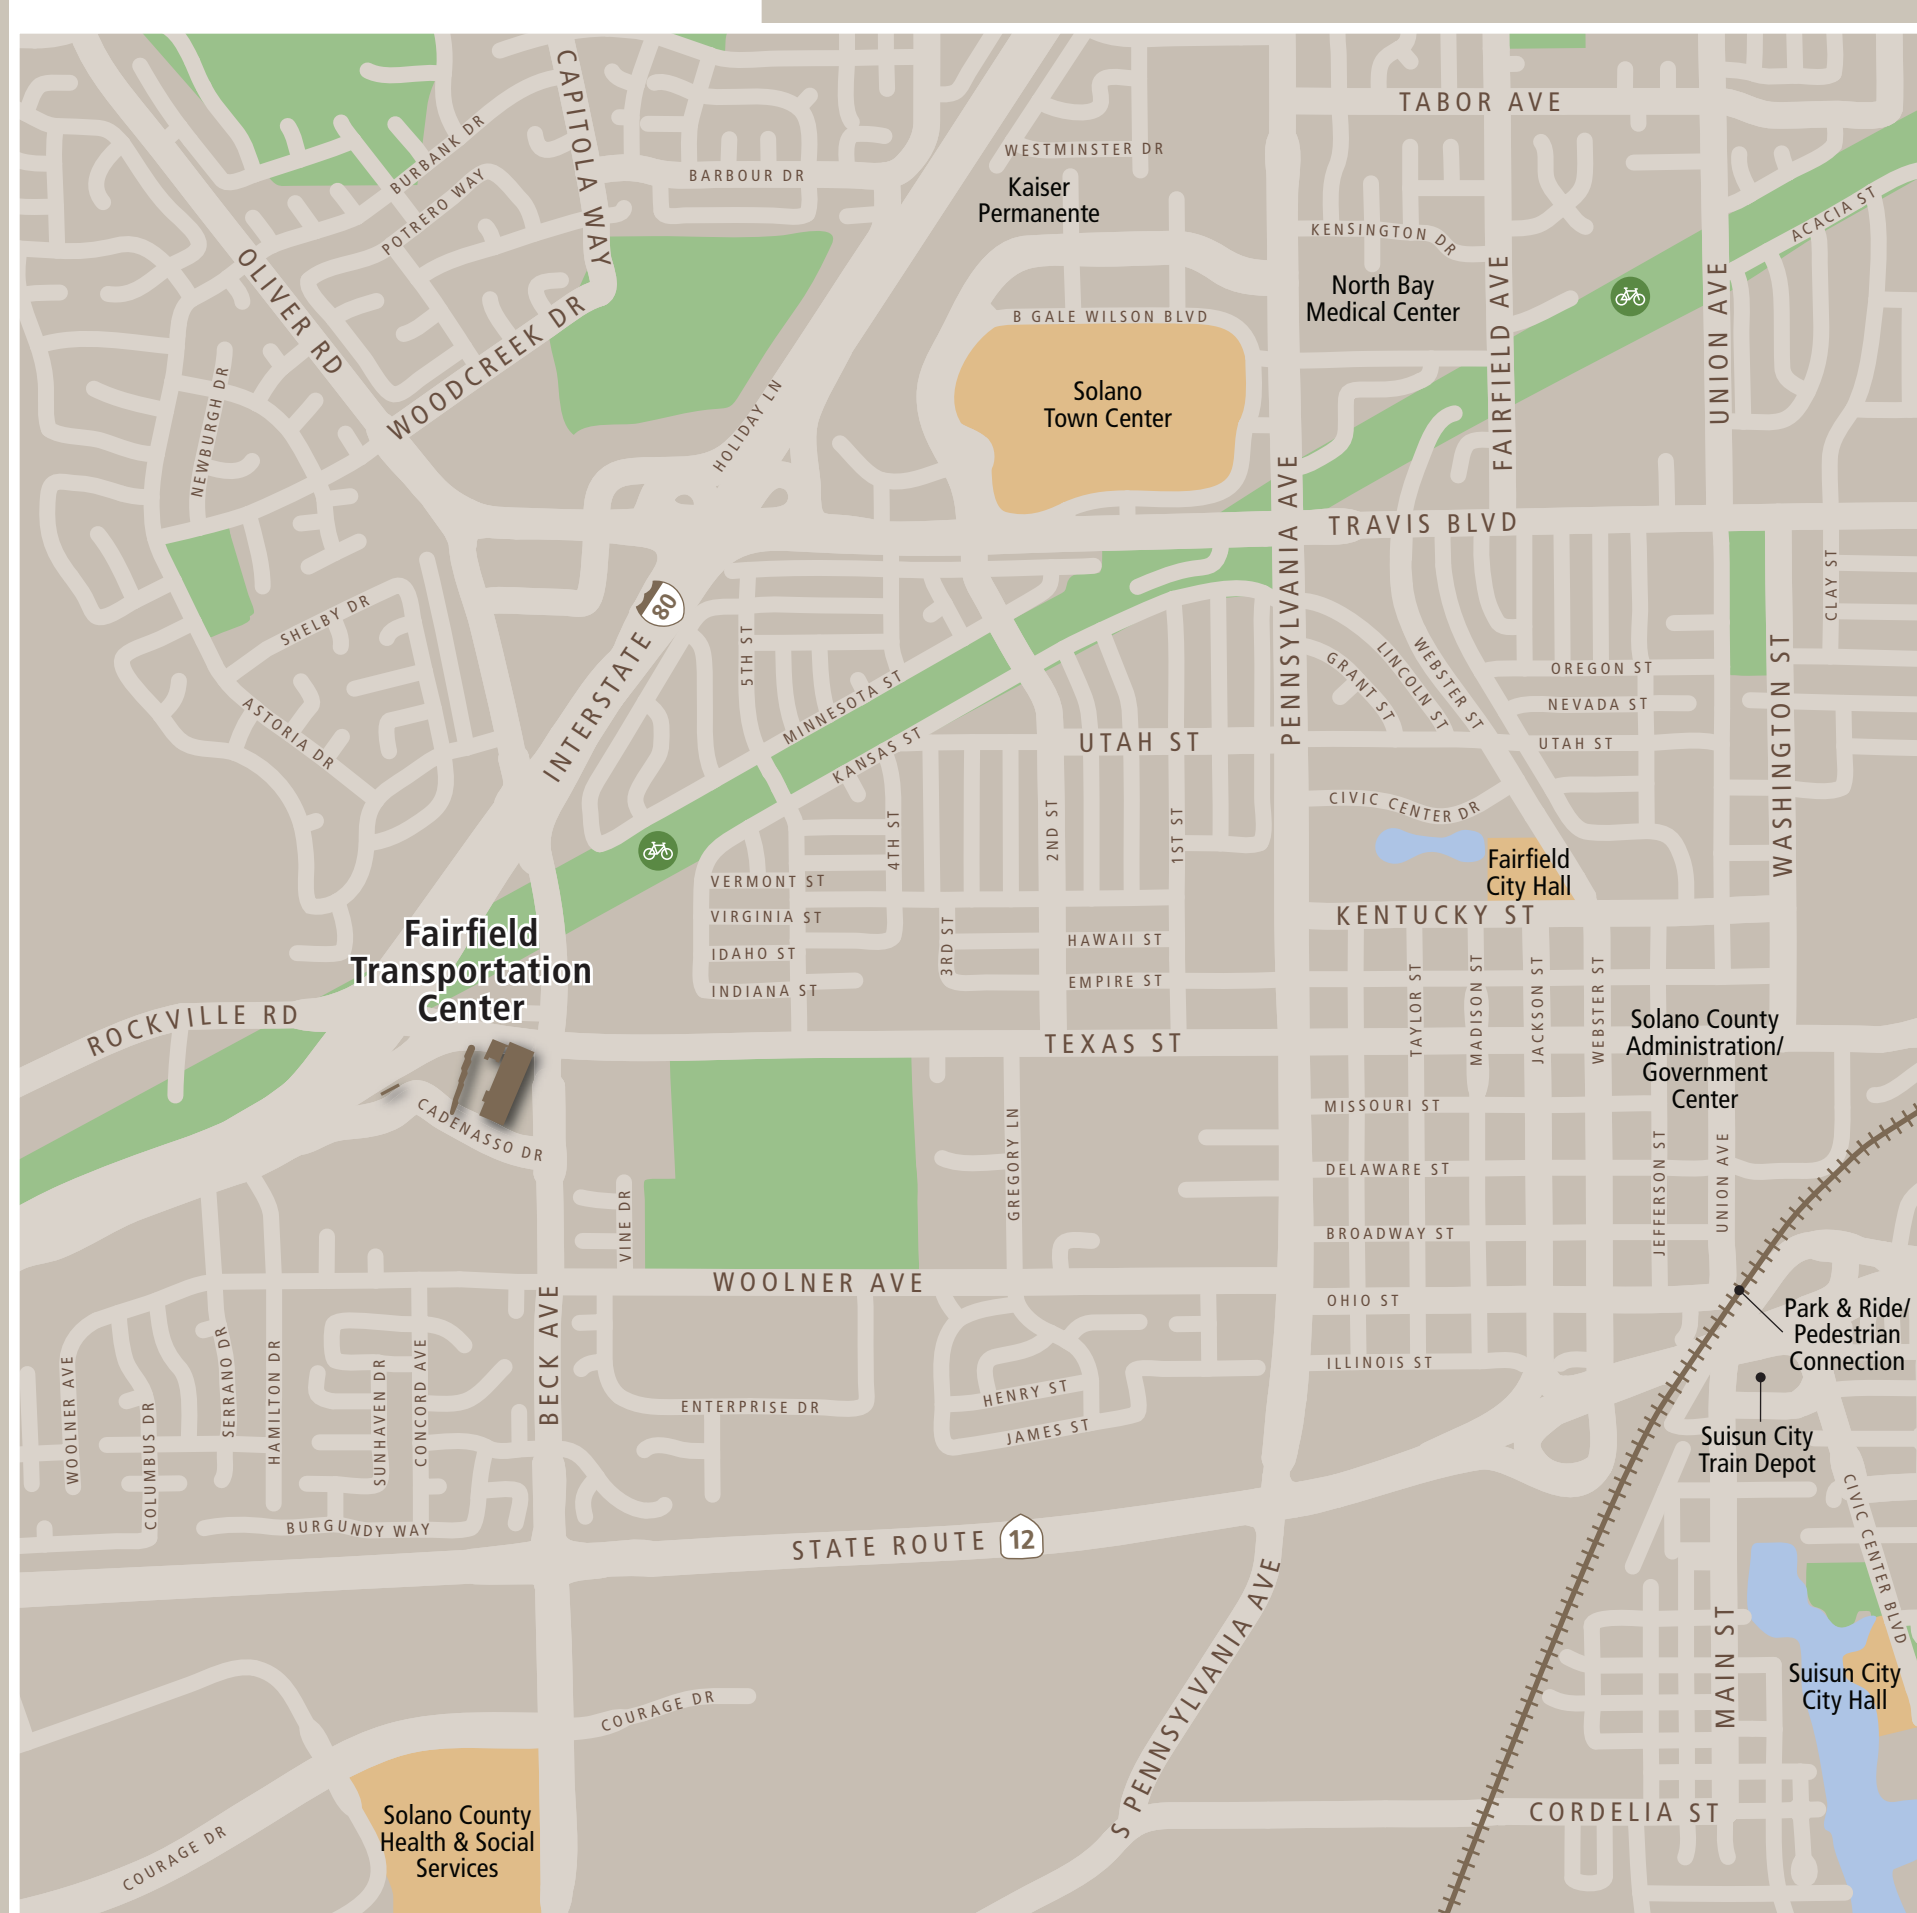

Transit Stops

Paradas del tránsito

公車站地圖

Transit Information

Fairfield Transportation Center

Fairfield

Map Key

- You Are Here
- Transit Information
- Transit Stop
- Exit
- Bike Rack
- Bike Lockers
- Casual Carpool
- Elevator
- Parking
- Passenger Drop-off/Pick-up
- Stairs
- Ticket Agent
- FAST
- Rio Vista Delta Breeze
- SolanoExpress
- VINE Transit

Transit Lines

FAST	
Local Service	
1	N. Texas / Walmart
3	Dover Ave / Walmart
7	Solano College / Cordelia Library
SolanoExpress	
Intercity Service	
Blue	Walnut Creek BART
Blue	Vacaville / Dixon / Davis / Sacramento
Green	El Cerrito del Norte BART
Green	Suisun / Fairfield Amtrak
Red	Vallejo / El Cerrito del Norte BART
Red	Suisun / Fairfield Amtrak
DELTA BREEZE	
Intercity Service	
50	Rio Vista / Isleton
VINE Transit	
Intercity Service	
21	Napa
21	Suisun / Fairfield Amtrak

OFF-RAMP

W. TEXAS STREET

CADENASSO DRIVE

DROP-OFF / PICK-UP

Administration Building

Parking Garage

Casual Carpool

Area Map

Call 511 | 511.org