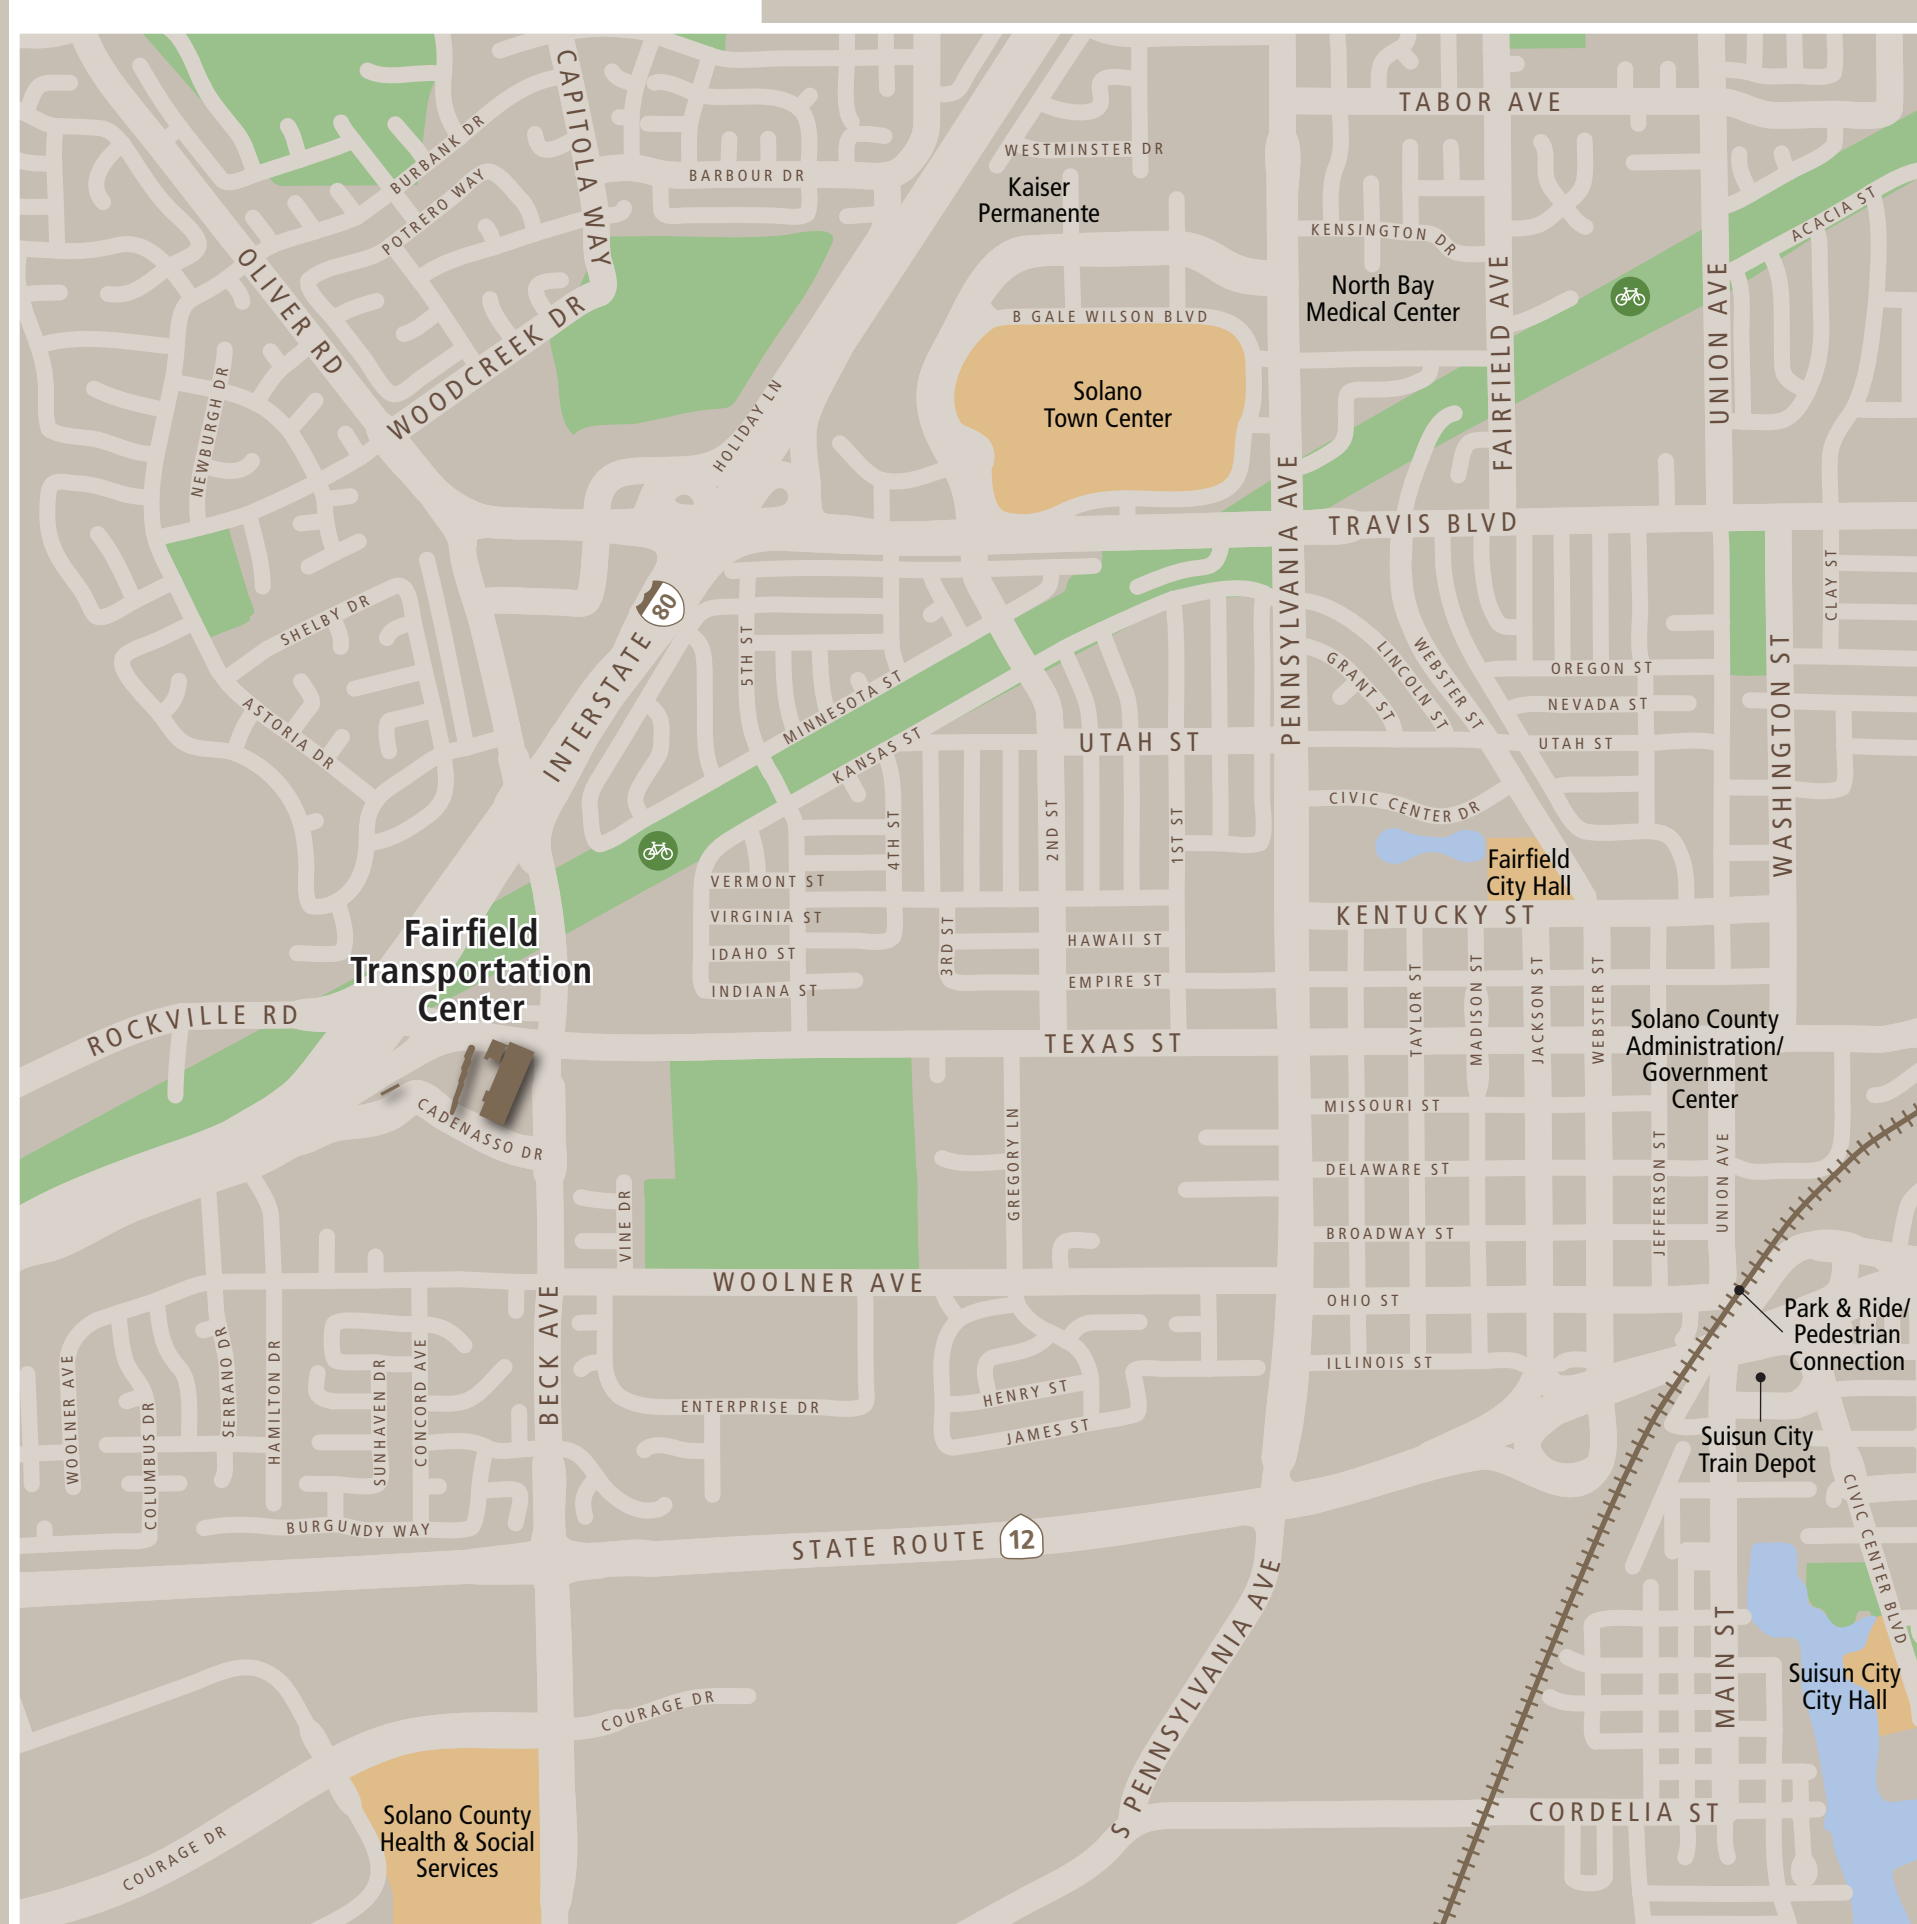

Transit Stops

Paradas del tránsito

公車站地圖

Transit Information

Fairfield Transportation Center

Fairfield

Map Key

- You Are Here
- Transit Information
- Transit Stop
- Exit
- Bike Rack
- Bike Lockers
- Casual Carpool
- Elevator
- Parking
- Passenger Drop-off/Pick-up
- Stairs
- Ticket Agent
- FAST
- Rio Vista Delta Breeze
- SolanoExpress
- VINE Transit

Transit Lines

FAST	
Local Service	
1	N. Texas / Walmart
3	Dover Ave / Walmart
7	Solano College / Cordelia Library
SolanoExpress	
Intercity Service	
Blue	Walnut Creek BART
Blue	Vacaville / Dixon / Davis / Sacramento
Green	El Cerrito del Norte BART
Green	Suisun / Fairfield Amtrak
Red	Vallejo / El Cerrito del Norte BART
Red	Suisun / Fairfield Amtrak
DELTA BREEZE	
Intercity Service	
50	Rio Vista / Isleton
VINE Transit	
Intercity Service	
21	Napa
21	Suisun / Fairfield Amtrak

OFF-RAMP

W. TEXAS STREET

CADENASSO DRIVE

DROP-OFF / PICK-UP

Administration Building

Parking Garage

Casual Carpool

Area Map

Call 511 | 511.org