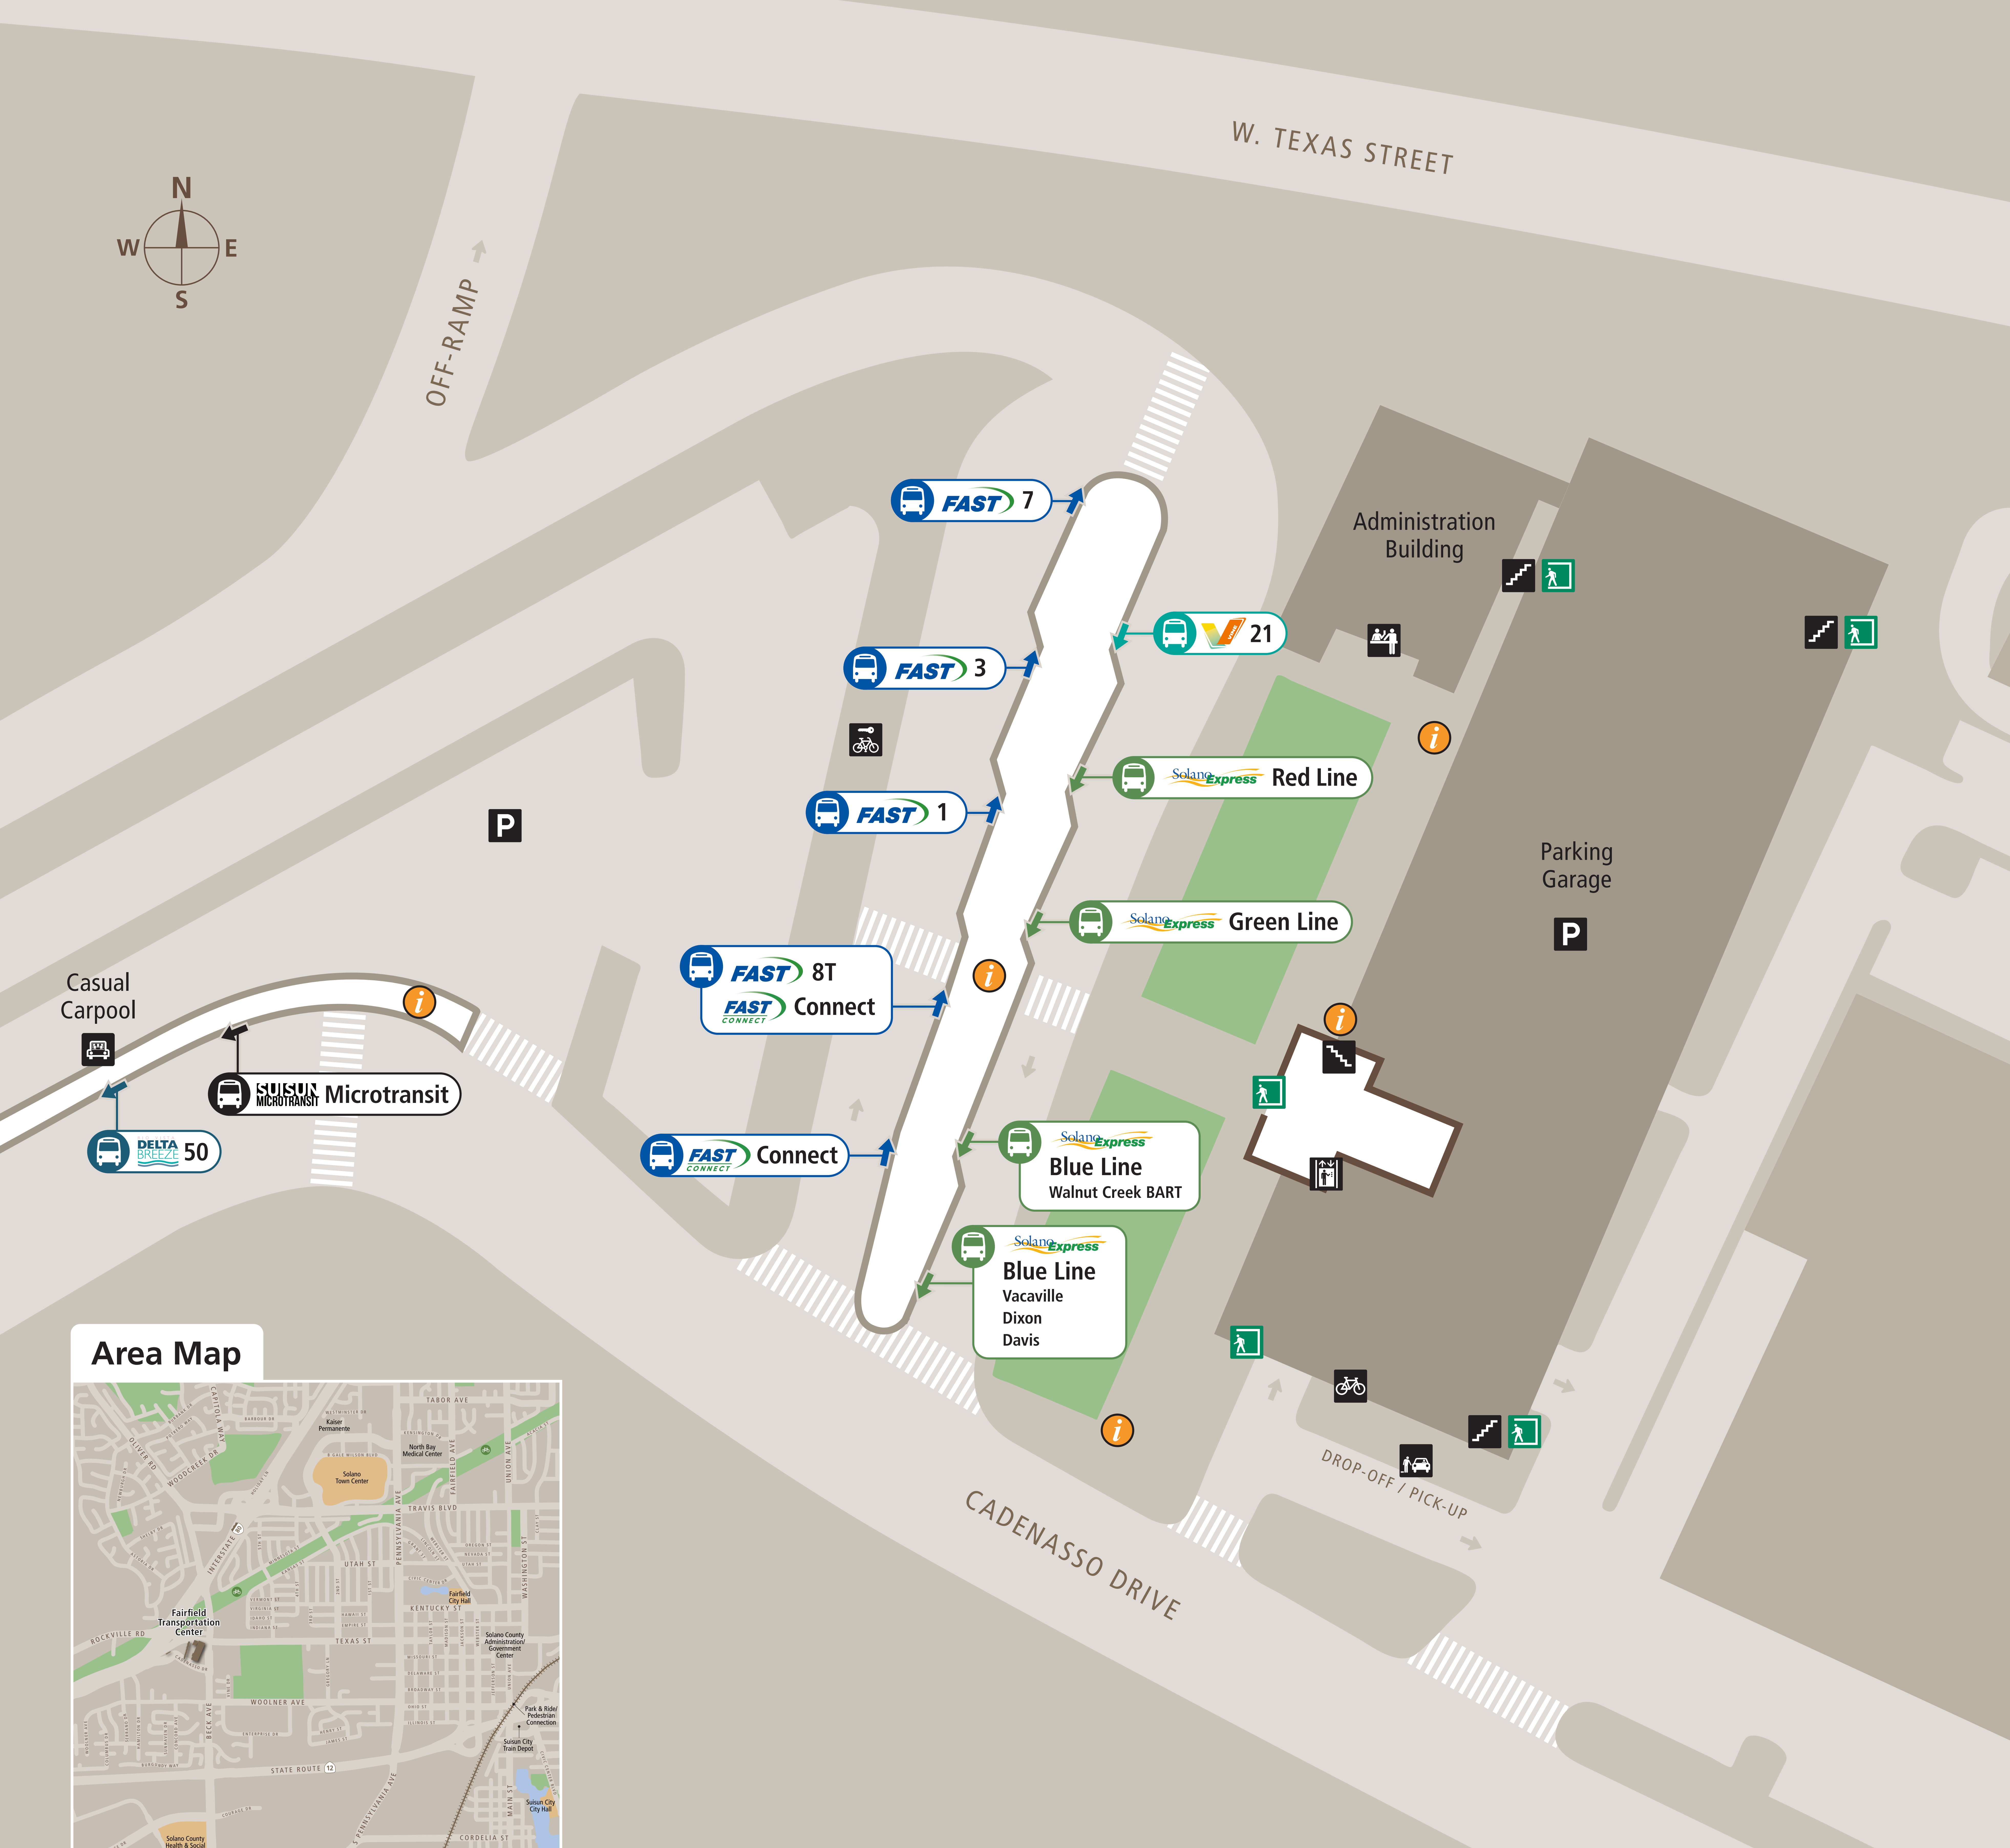

Transit Stops

Paradas del tránsito

公車站地圖

Transit Information

Fairfield Transportation Center

Fairfield

Map Key

- You Are Here
- Transit Information
- Transit Stop
- Exit
- Bike Rack
- Bike Lockers
- Casual Carpool
- Elevator
- Parking
- Passenger Drop-off/Pick-up
- Stairs
- Ticket Agent
- FAST
- Rio Vista Delta Breeze
- SolanoExpress
- VINE Transit
- Suisun Microtransit

Transit Lines

FAST	
Local Service	
1	N. Texas / Walmart
3	Dover Ave / Walmart
7	Solano College / Cordelia Library
SolanoExpress	
Intercity Service	
Blue	Walnut Creek BART
Blue	Vacaville / Dixon / Davis / Sacramento
Green	El Cerrito del Norte BART
Green	Suisun / Fairfield Amtrak
Red	Vallejo / El Cerrito del Norte BART
Red	Suisun / Fairfield Amtrak
DELTA BREEZE	
Intercity Service	
50	Rio Vista / Isleton
VINE Transit	
Intercity Service	
21	Napa
21	Suisun / Fairfield Amtrak