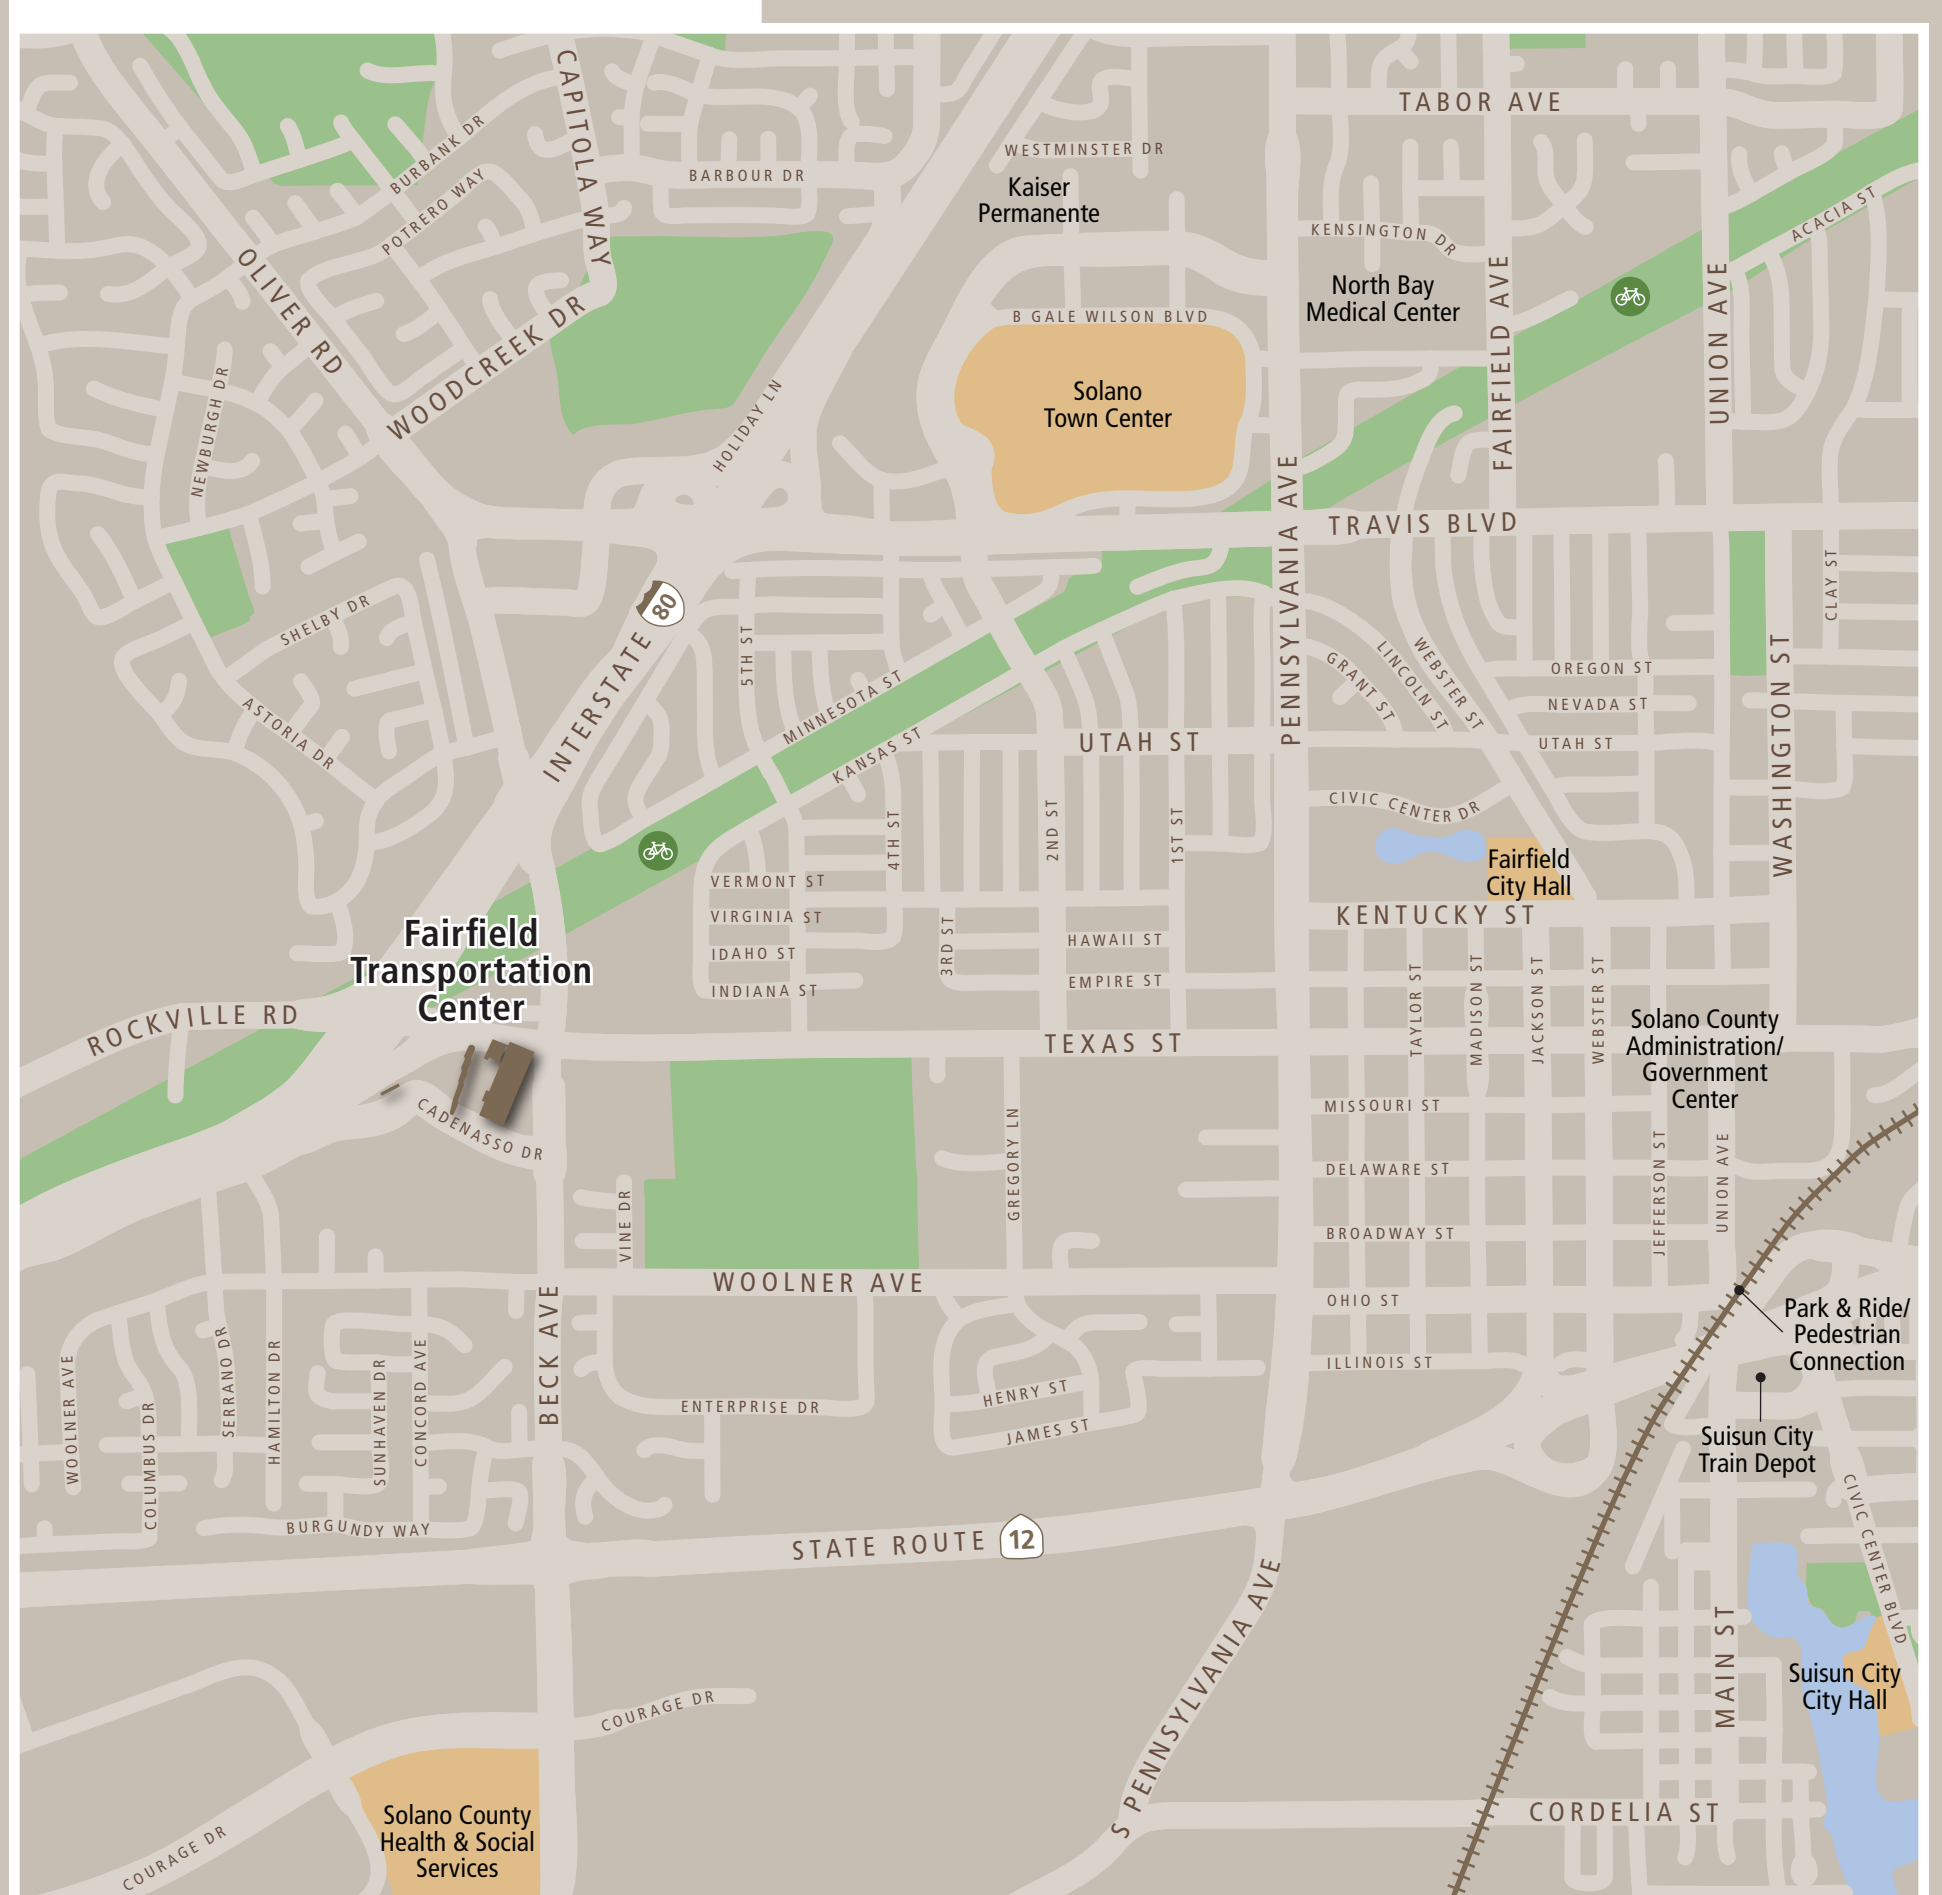

Transit Stops

Paradas del tránsito

公車站地圖

Transit Information

Fairfield Transportation Center

Fairfield

Map Key

- You Are Here
- Transit Information
- Transit Stop
- Exit
- Bike Rack
- Bike Lockers
- Casual Carpool
- Elevator
- Parking
- Passenger Drop-off/Pick-up
- Stairs
- Ticket Agent
- FAST
- Rio Vista Delta Breeze
- SolanoExpress
- VINE Transit
- Suisun Microtransit

Transit Lines

FAST	
Local Service	
1	N. Texas / Walmart
3	Dover Ave / Walmart
7	Solano College / Cordelia Library
SolanoExpress	
Intercity Service	
Blue	Walnut Creek BART
Blue	Vacaville / Dixon / Davis / Sacramento
Green	El Cerrito del Norte BART
Green	Suisun / Fairfield Amtrak
Red	Vallejo / El Cerrito del Norte BART
Red	Suisun / Fairfield Amtrak
DELTA BREEZE	
Intercity Service	
50	Rio Vista / Isleton
VINE Transit	
Intercity Service	
21	Napa
21	Suisun / Fairfield Amtrak

Casual Carpool

Suisun Microtransit

DELTA BREEZE 50

Area Map

Call 511 | 511.org