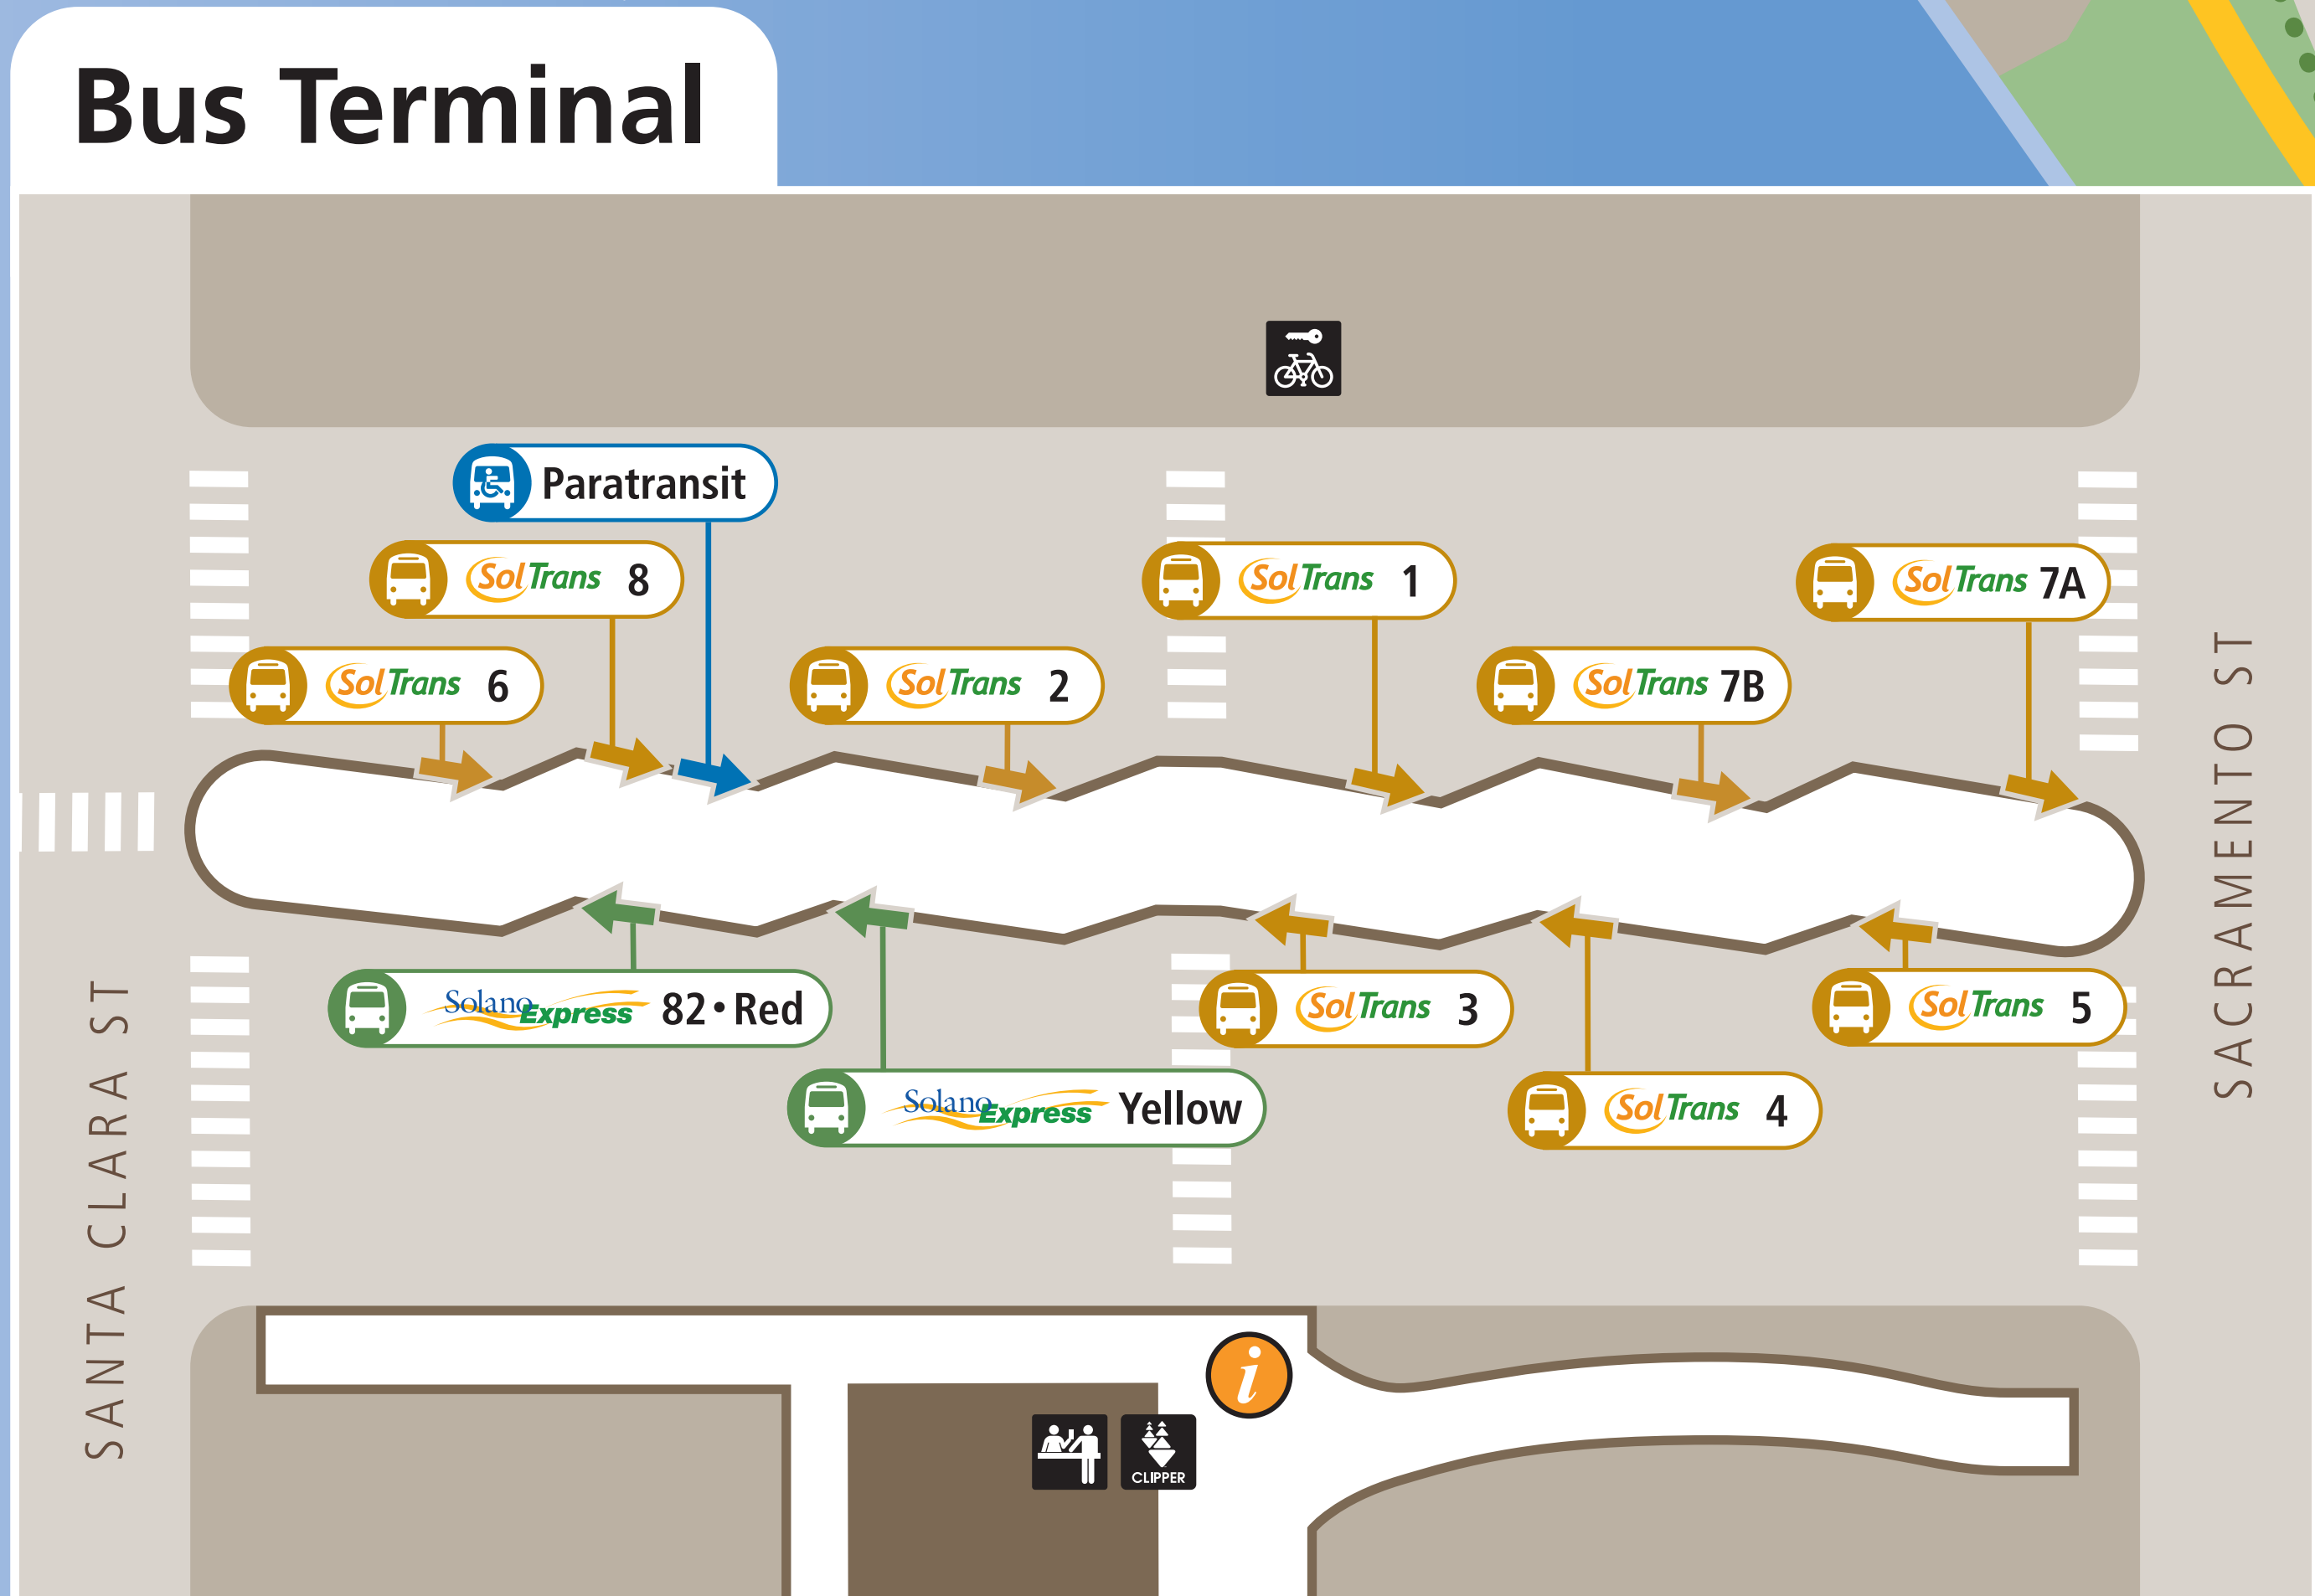

Transit Stops

Paradas del tránsito

公車站地圖

Transit Information

Vallejo Transit Center

Vallejo

Map Key

- You Are Here
- Transit Information
- 5-Minute Walk Radius (1/4 mile)
- Bicycle Route
- Parking
- Ticket Agent
- Clipper Retail Location
- Restroom
- Stairs
- SF Bay Ferry
- SolTrans
- SolanoExpress
- VINE Transit

Transit Lines

SolTrans	SolanoExpress
Local Service	
1	North West Vallejo
2	North East Vallejo
3	Glen Cove / South Vallejo
4	Tuolumne Street / Sereno Transit Center
5	Fairgrounds
6	Tennessee St
7A	Springs Rd / Gateway Plaza (Clockwise)
7B	Springs Rd / Gateway Plaza (Counterclockwise)
8	Benicia Rd
Regional Route	
82	SF Ferry Building
82	Fairfield
Red	El Cerrito del Norte BART
Red	Sereno Transit Center / Fairfield / Suisun
Yellow	Benicia / Walnut Creek
Vine	
Regional Route	
11	Napa
11X	Napa
SF Bay Ferry	
Ferry	
San Francisco Ferry Building	
Mare Island	

Call 511 | 511.org