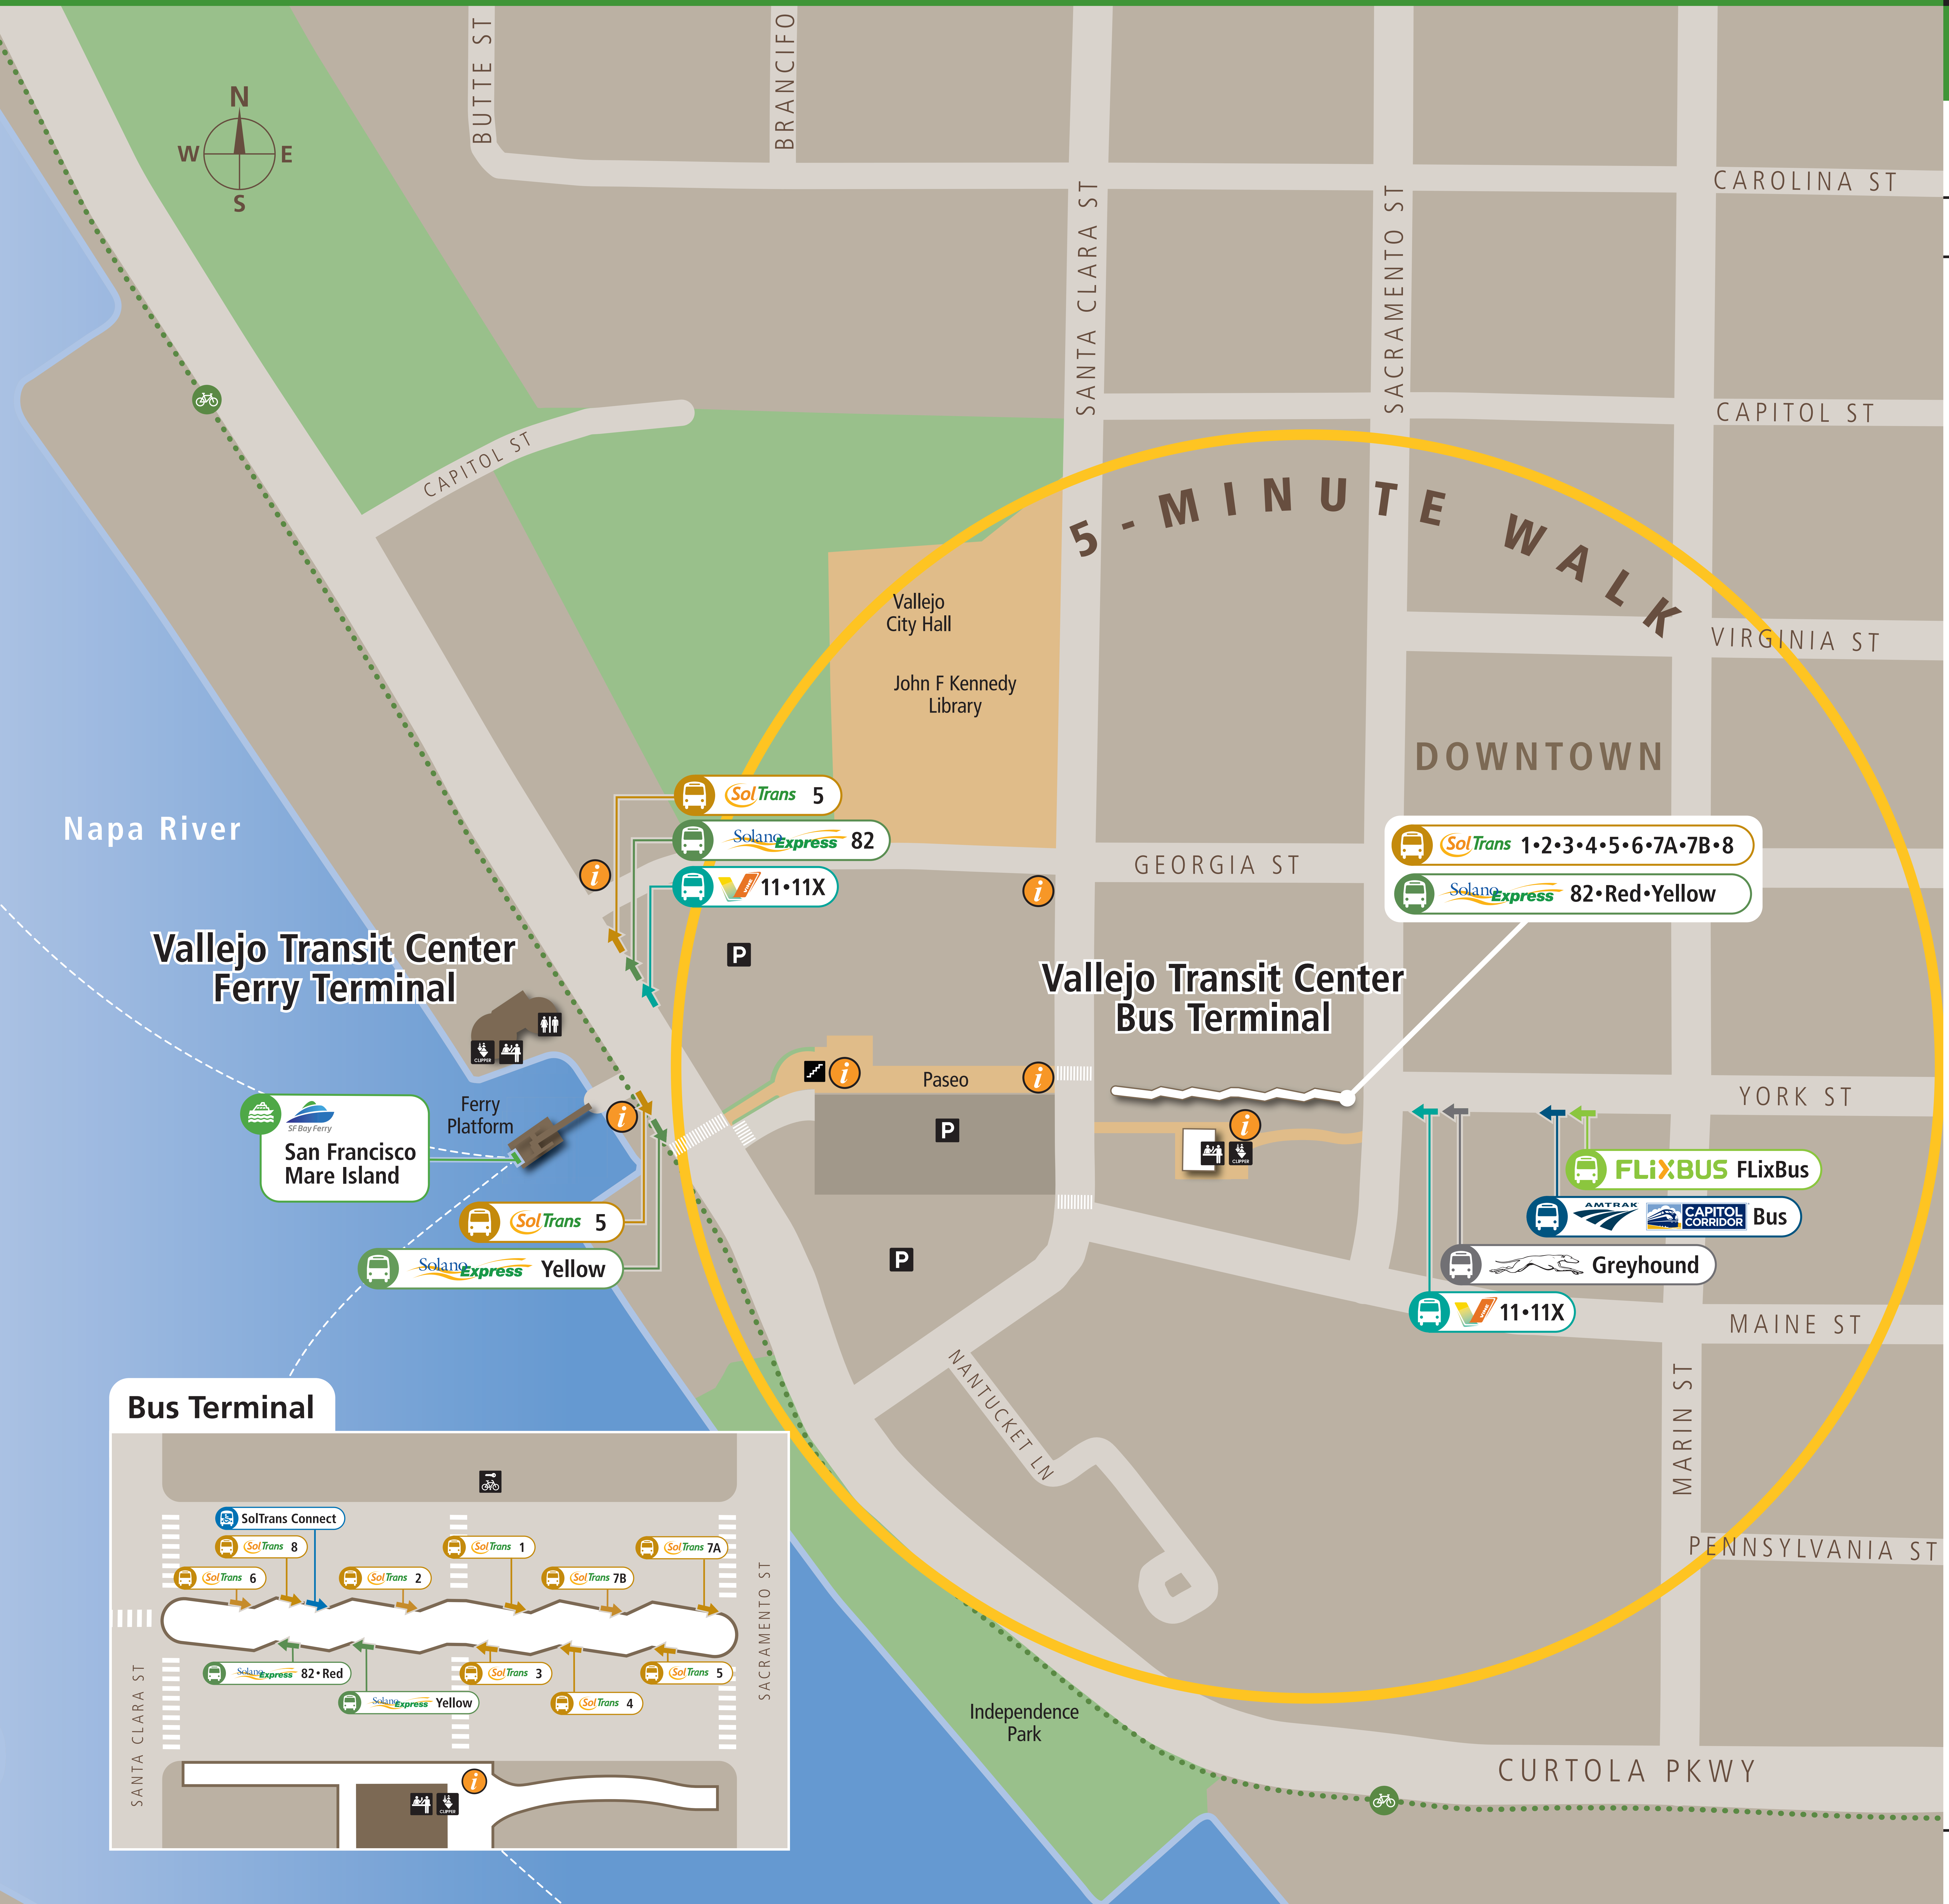

Transit Stops

Paradas del tránsito

公車站地圖

Transit Information

Vallejo Transit Center

Vallejo

Map Key

- You Are Here
- Transit Information
- 5-Minute Walk Radius (1/4 mile)
- Bicycle Route
- Parking
- Ticket Agent
- Clipper Retail Location
- Restroom
- Stairs
- SF Bay Ferry
- SolTrans
- SolanoExpress
- VINE Transit

Transit Lines

SolTrans	SolanoExpress
Local Service	
1	North West Vallejo
2	North East Vallejo
3	Glen Cove / South Vallejo
4	Tuolumne Street / Sereno Transit Center
5	Fairgrounds
6	Tennessee St
7A	Springs Rd / Gateway Plaza (Clockwise)
7B	Springs Rd / Gateway Plaza (Counterclockwise)
8	Benicia Rd
Regional Route	
82	El Cerrito del Norte BART / SF Ferry Building
82	Sereno Transit Center
Red	El Cerrito del Norte BART
Red	Sereno Transit Center / Fairfield / Suisun
Yellow	Benicia / Walnut Creek
Vine	
Regional Route	
11	Napa
11X	Napa
SF Bay Ferry	
Ferry	
San Francisco Ferry Building	
Mare Island	

Call 511 | 511.org