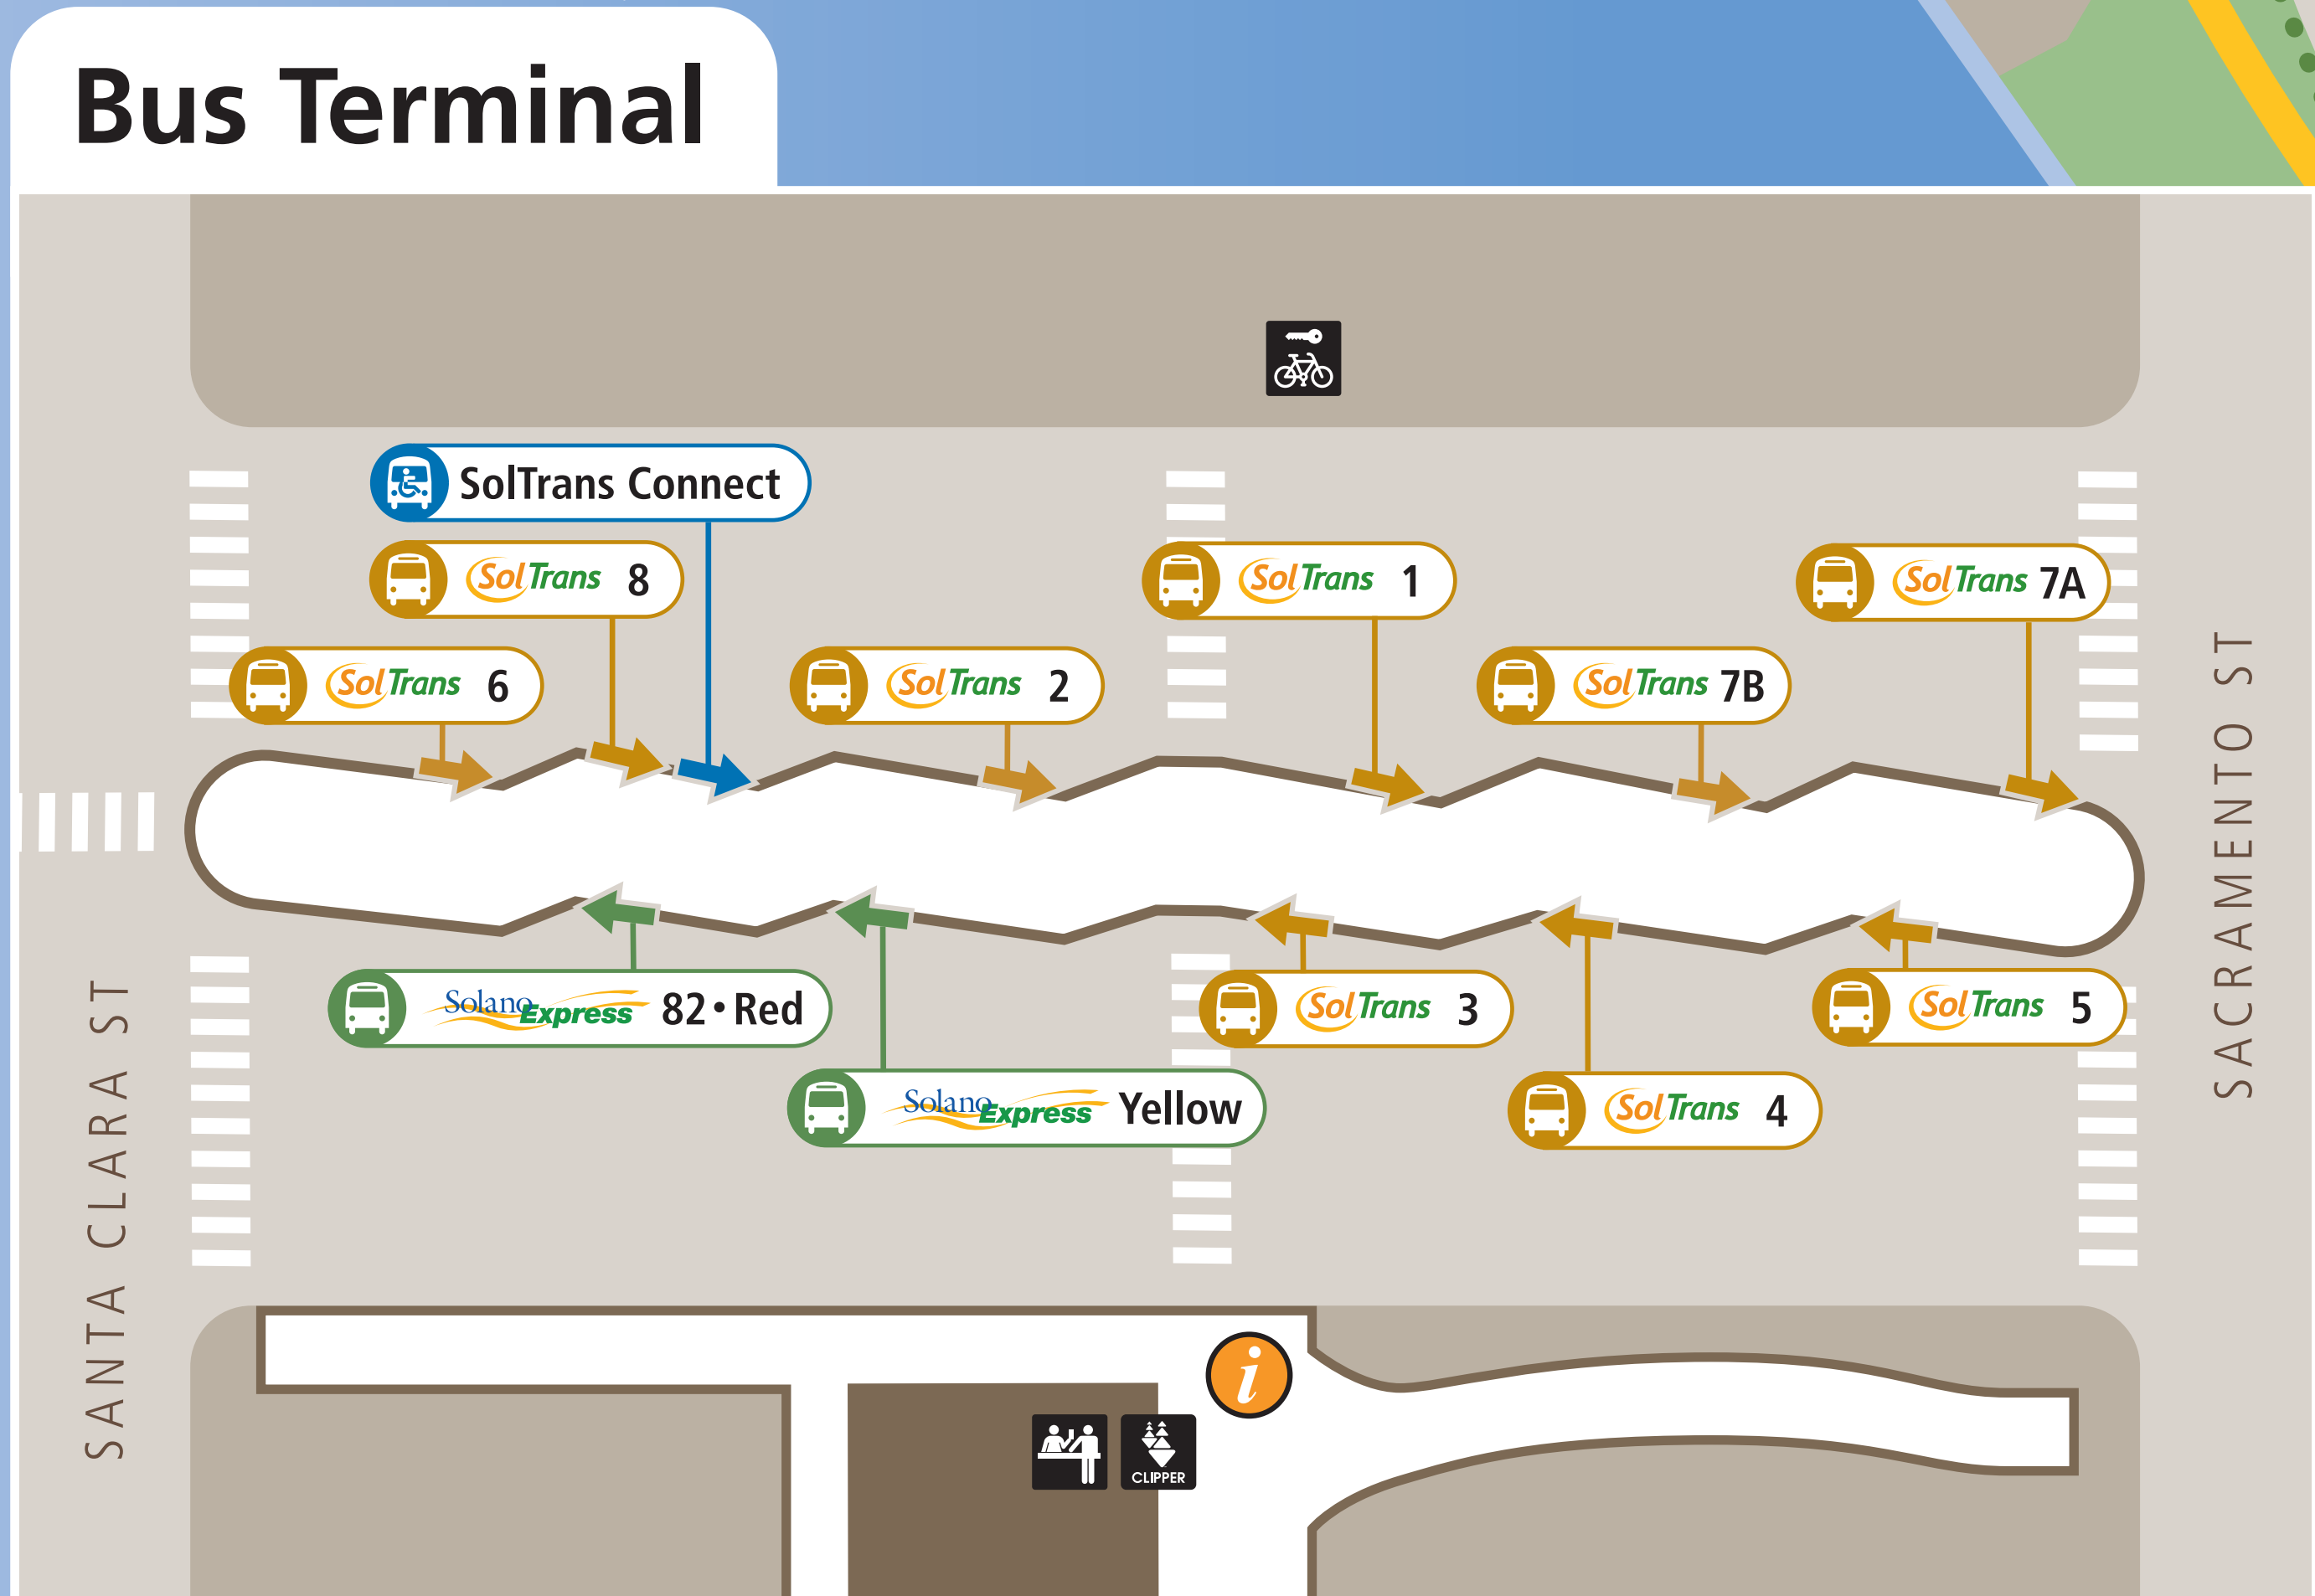

Transit Stops

Paradas del tránsito

公車站地圖

Transit Information

Vallejo Transit Center

Vallejo

Map Key

- You Are Here
- Transit Information
- 5-Minute Walk Radius (1/4 mile)
- Bicycle Route
- Parking
- Ticket Agent
- Clipper Retail Location
- Restroom
- Stairs
- SF Bay Ferry
- SolTrans
- SolanoExpress
- VINE Transit

Transit Lines

SolTrans	SolanoExpress
Local Service	
1	North West Vallejo
2	North East Vallejo
3	Glen Cove / South Vallejo
4	Tuolumne Street / Sereno Transit Center
5	Fairgrounds
6	Tennessee St
7A	Springs Rd / Gateway Plaza (Clockwise)
7B	Springs Rd / Gateway Plaza (Counterclockwise)
8	Benicia Rd
Regional Route	
82	El Cerrito del Norte BART / SF Ferry Building
82	Sereno Transit Center
Red	El Cerrito del Norte BART
Red	Sereno Transit Center / Fairfield / Suisun
Yellow	Benicia / Walnut Creek
Vine	
Regional Route	
11	Napa
11X	Napa
SF Bay Ferry	
Ferry	
San Francisco Ferry Building	
Mare Island	

Call 511 | 511.org