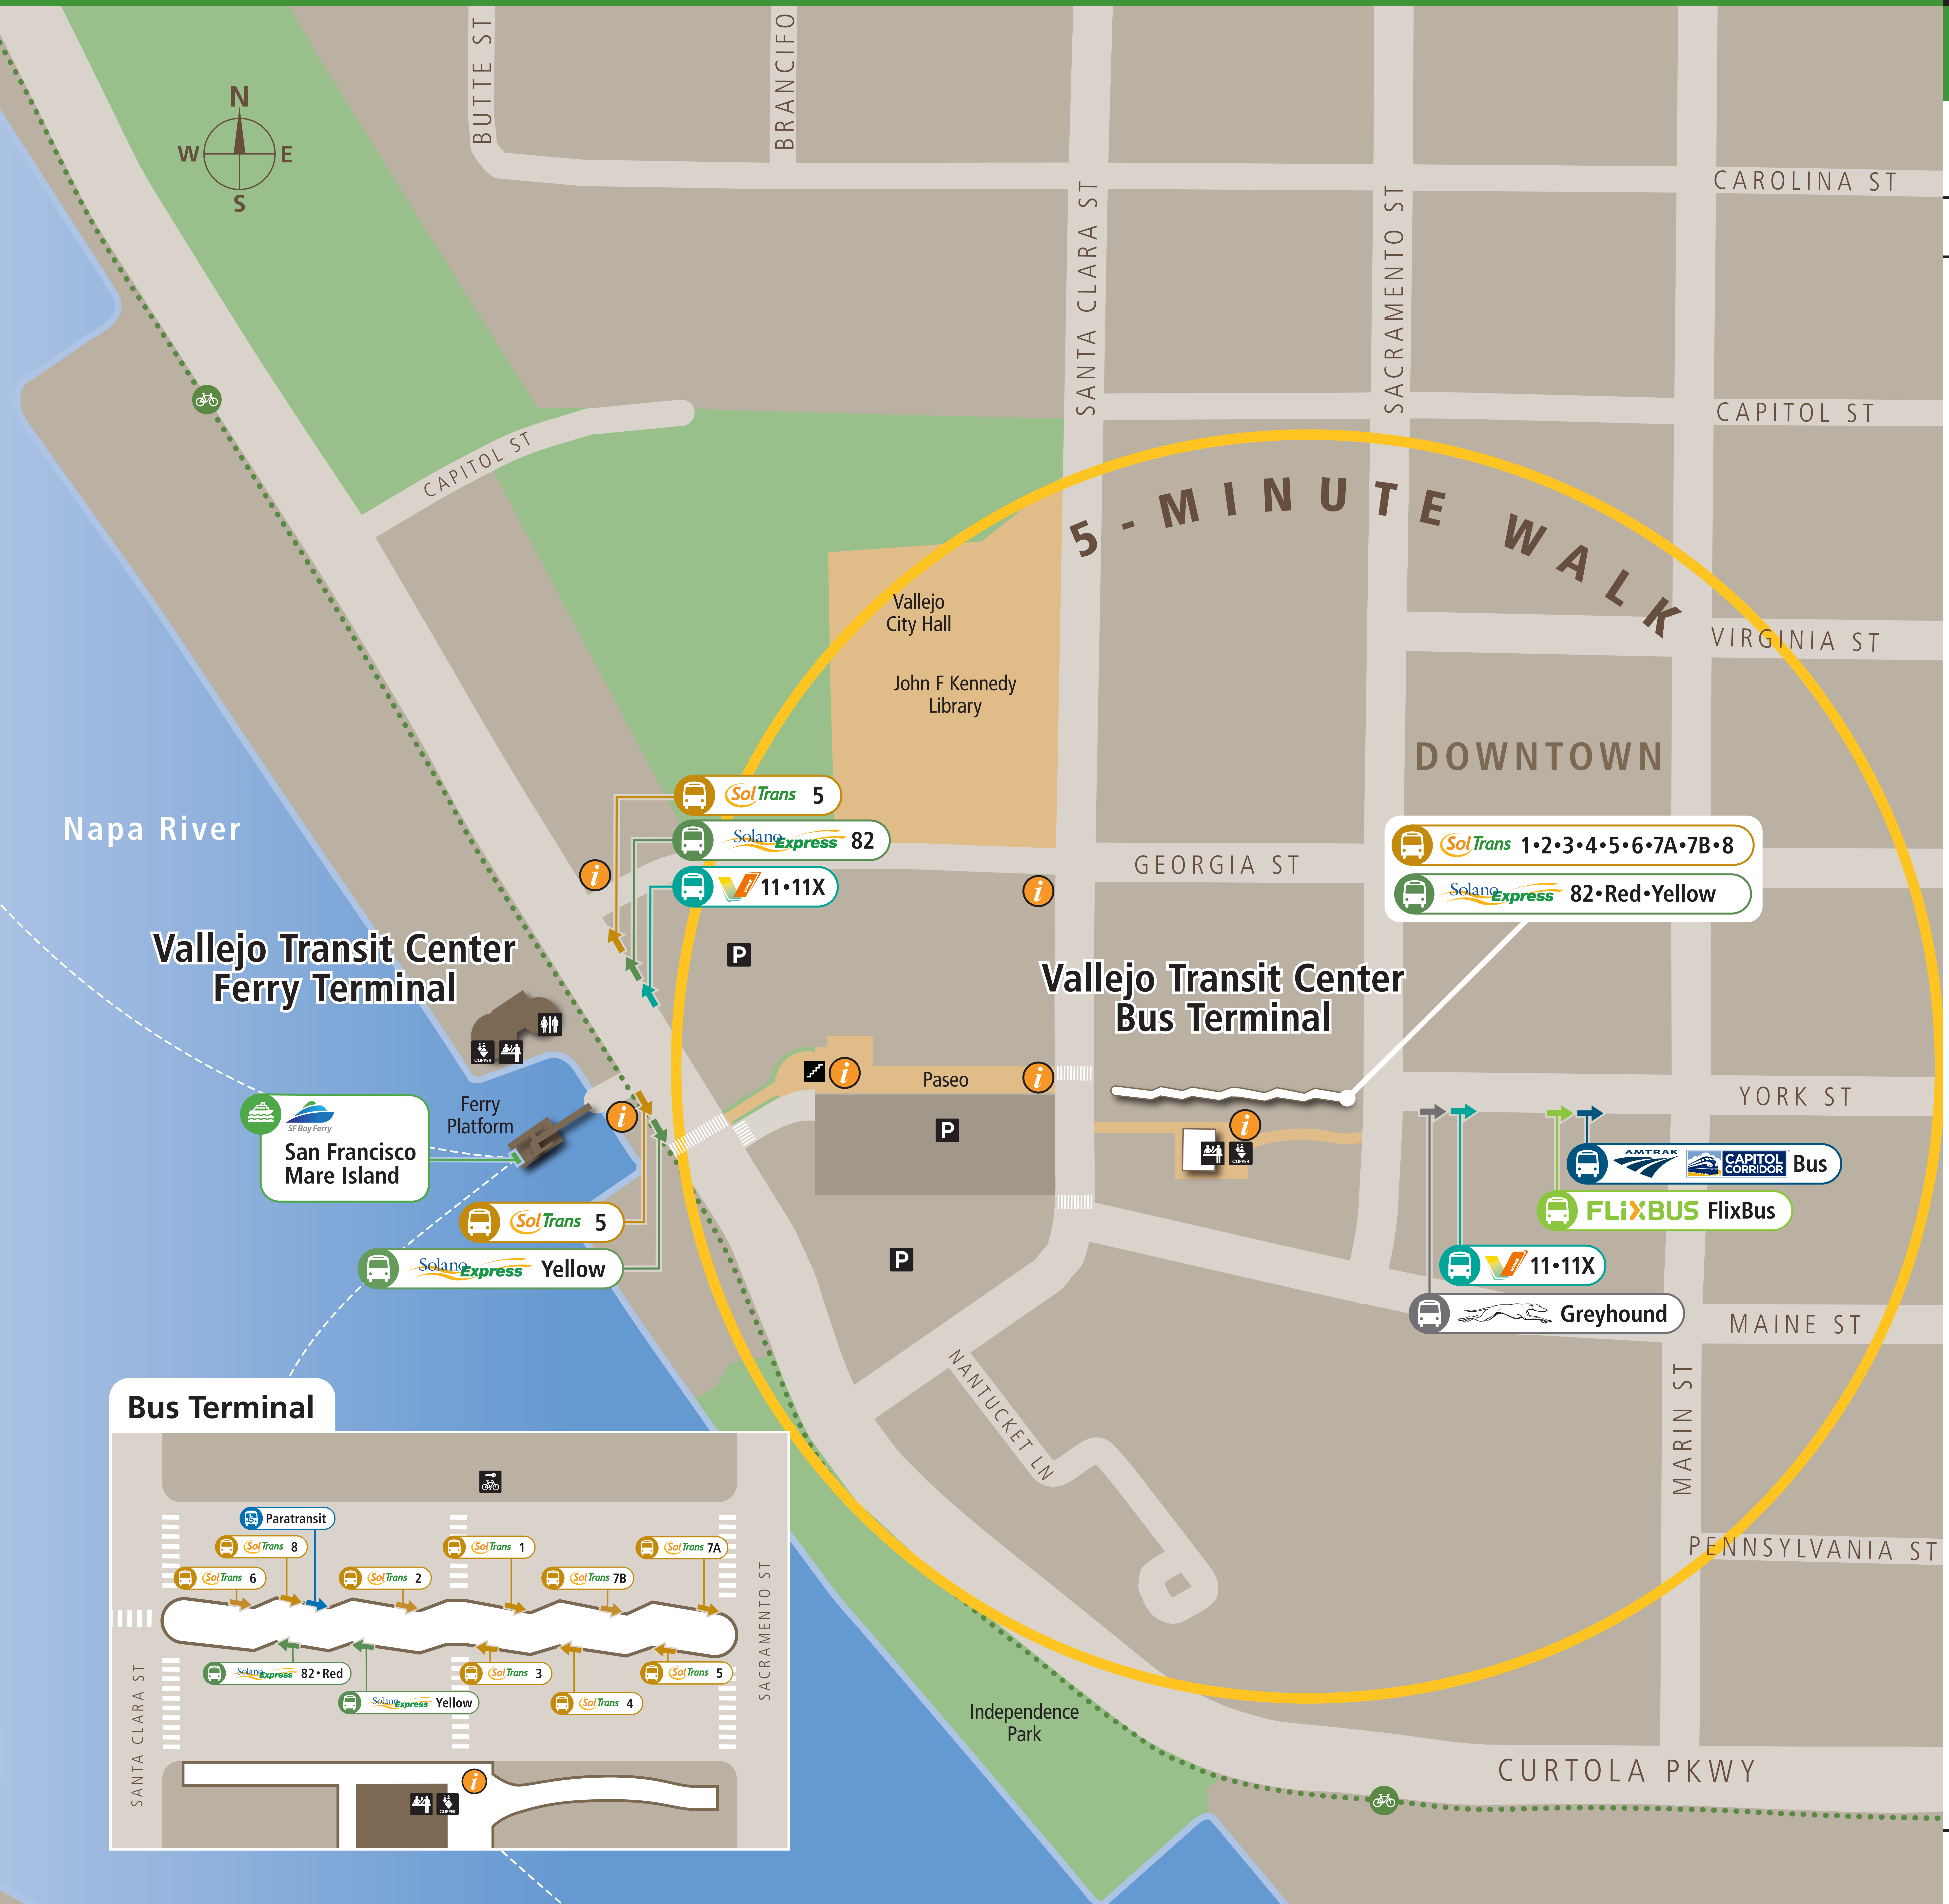

Transit Stops

Paradas del tránsito

公車站地圖

Transit Information

Vallejo Transit Center

Vallejo

Map Key

- You Are Here
- Transit Information
- 5-Minute Walk Radius (1/4 mile)
- Bicycle Route
- Parking
- Ticket Agent
- Clipper Retail Location
- Restroom
- Stairs
- SF Bay Ferry
- SolTrans
- SolanoExpress
- VINE Transit

Transit Lines

SolTrans	SolanoExpress
Local Service	
1	North West Vallejo
2	North East Vallejo
3	Glen Cove / South Vallejo
4	Tuolumne Street / Sereno Transit Center
5	Fairgrounds
6	Tennessee St
7A	Springs Rd / Gateway Plaza (Clockwise)
7B	Springs Rd / Gateway Plaza (Counterclockwise)
8	Benicia Rd
Regional Route	
82	SF Ferry Building
82	Fairfield
Red	El Cerrito del Norte BART
Red	Sereno Transit Center / Fairfield / Suisun
Yellow	Benicia / Walnut Creek
Vine	
Regional Route	
11	Napa
11X	Napa
SF Bay Ferry	
Ferry	
San Francisco Ferry Building	
Mare Island	

Call 511 | 511.org