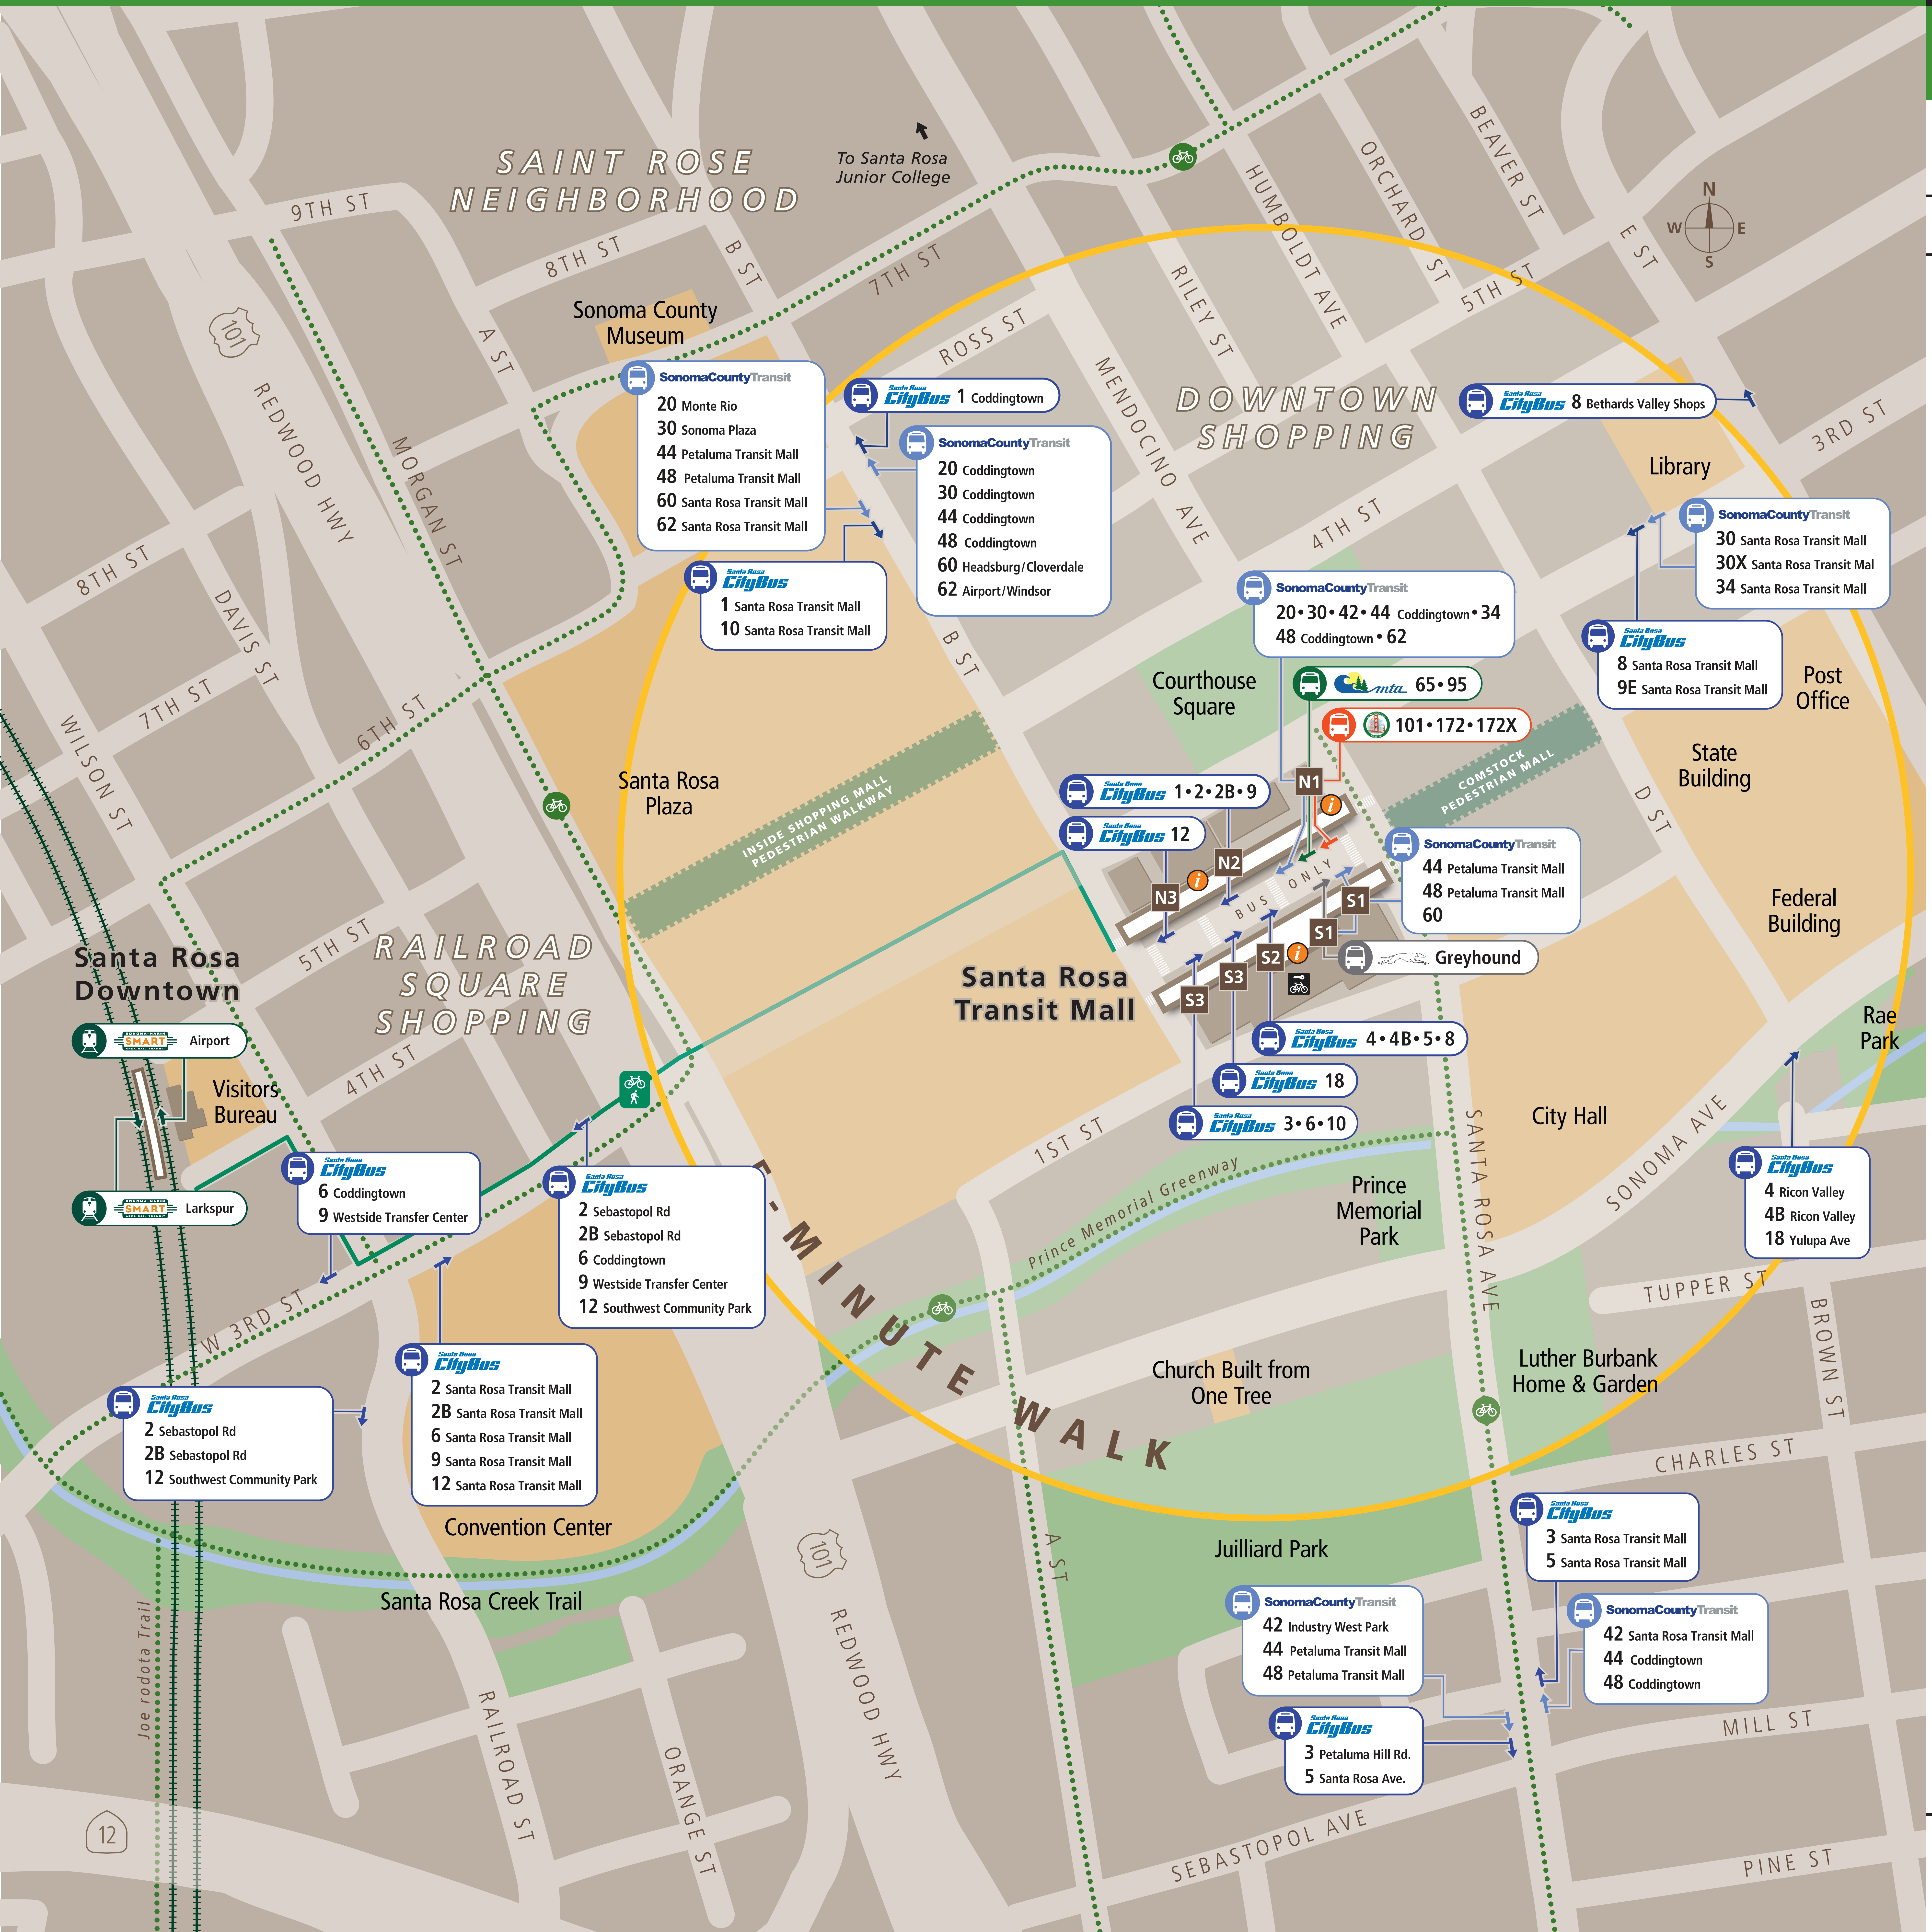

Transit Stops

Paradas del tránsito

公車站地圖

Transit Information

Santa Rosa Transit Mall

Santa Rosa

Map Key

- You Are Here
  Usted está aquí
- Transit Information
  Información de tránsito
- 1000-Foot / 305m Radius (5 min walk)
  1000-pies / 305m radio (5 minutos a pie)
- Transit Mall
  Centro de Tránsito
- Bus Stop
  Parada de autobús
- Bus
  Autobús
- SMART Train
  SMART Tren
- Bus Platform
  Plataforma de autobús
- Bike Route
  Ruta en bicicleta
- Pathway Between SMART & Transit Mall
  Via entre SMART y Transit Mall
- Bike Lockers
  Casilleros para bicicletas

Transit Lines

1. **Santa Rosa CityBus**
2. 1 Mendocino Ave./Coddington Mall
   - 2/2B Sebastopol Rd.
   - 3 Santa Rosa Ave.
   - 4/4B Ricon Valley
   - 5 Petaluma Hill Rd.
   - 6 Fulton Rd.
   - 8 Bennett Valley
   - 9 West Ninth St/Finley Community Ct.
   - 10 Coddington Mall/Coffey Lane
   - 12 Roseland
   - 18 East Circulator
3. **SonomaCountyTransit**
4. Sonoma County Transit
5. 20 Coddington 48 Coddington
   - 20 Monte Rio 48 Petaluma
   - 30 Coddington 60 Cloverdale
   - 30 Sonoma Plaza 60 Healdsburg
   - 34 Sonoma Plaza 62 Sonoma Airport
   - 42 Industry West
   - 44 Coddington
   - 44 Petaluma
6. **Mendocino Transit**
7. 65 Fort Bragg
   - 95 South Coast
   - 95 Sonoma Airport (By Request Only)
8. **Golden Gate Transit**
9. 101 Santa Rosa
   - 101 San Francisco
   - 172/172X Santa Rosa
   - 172/172X San Francisco

Call 511 | 511.org

Revised March 29, 2024