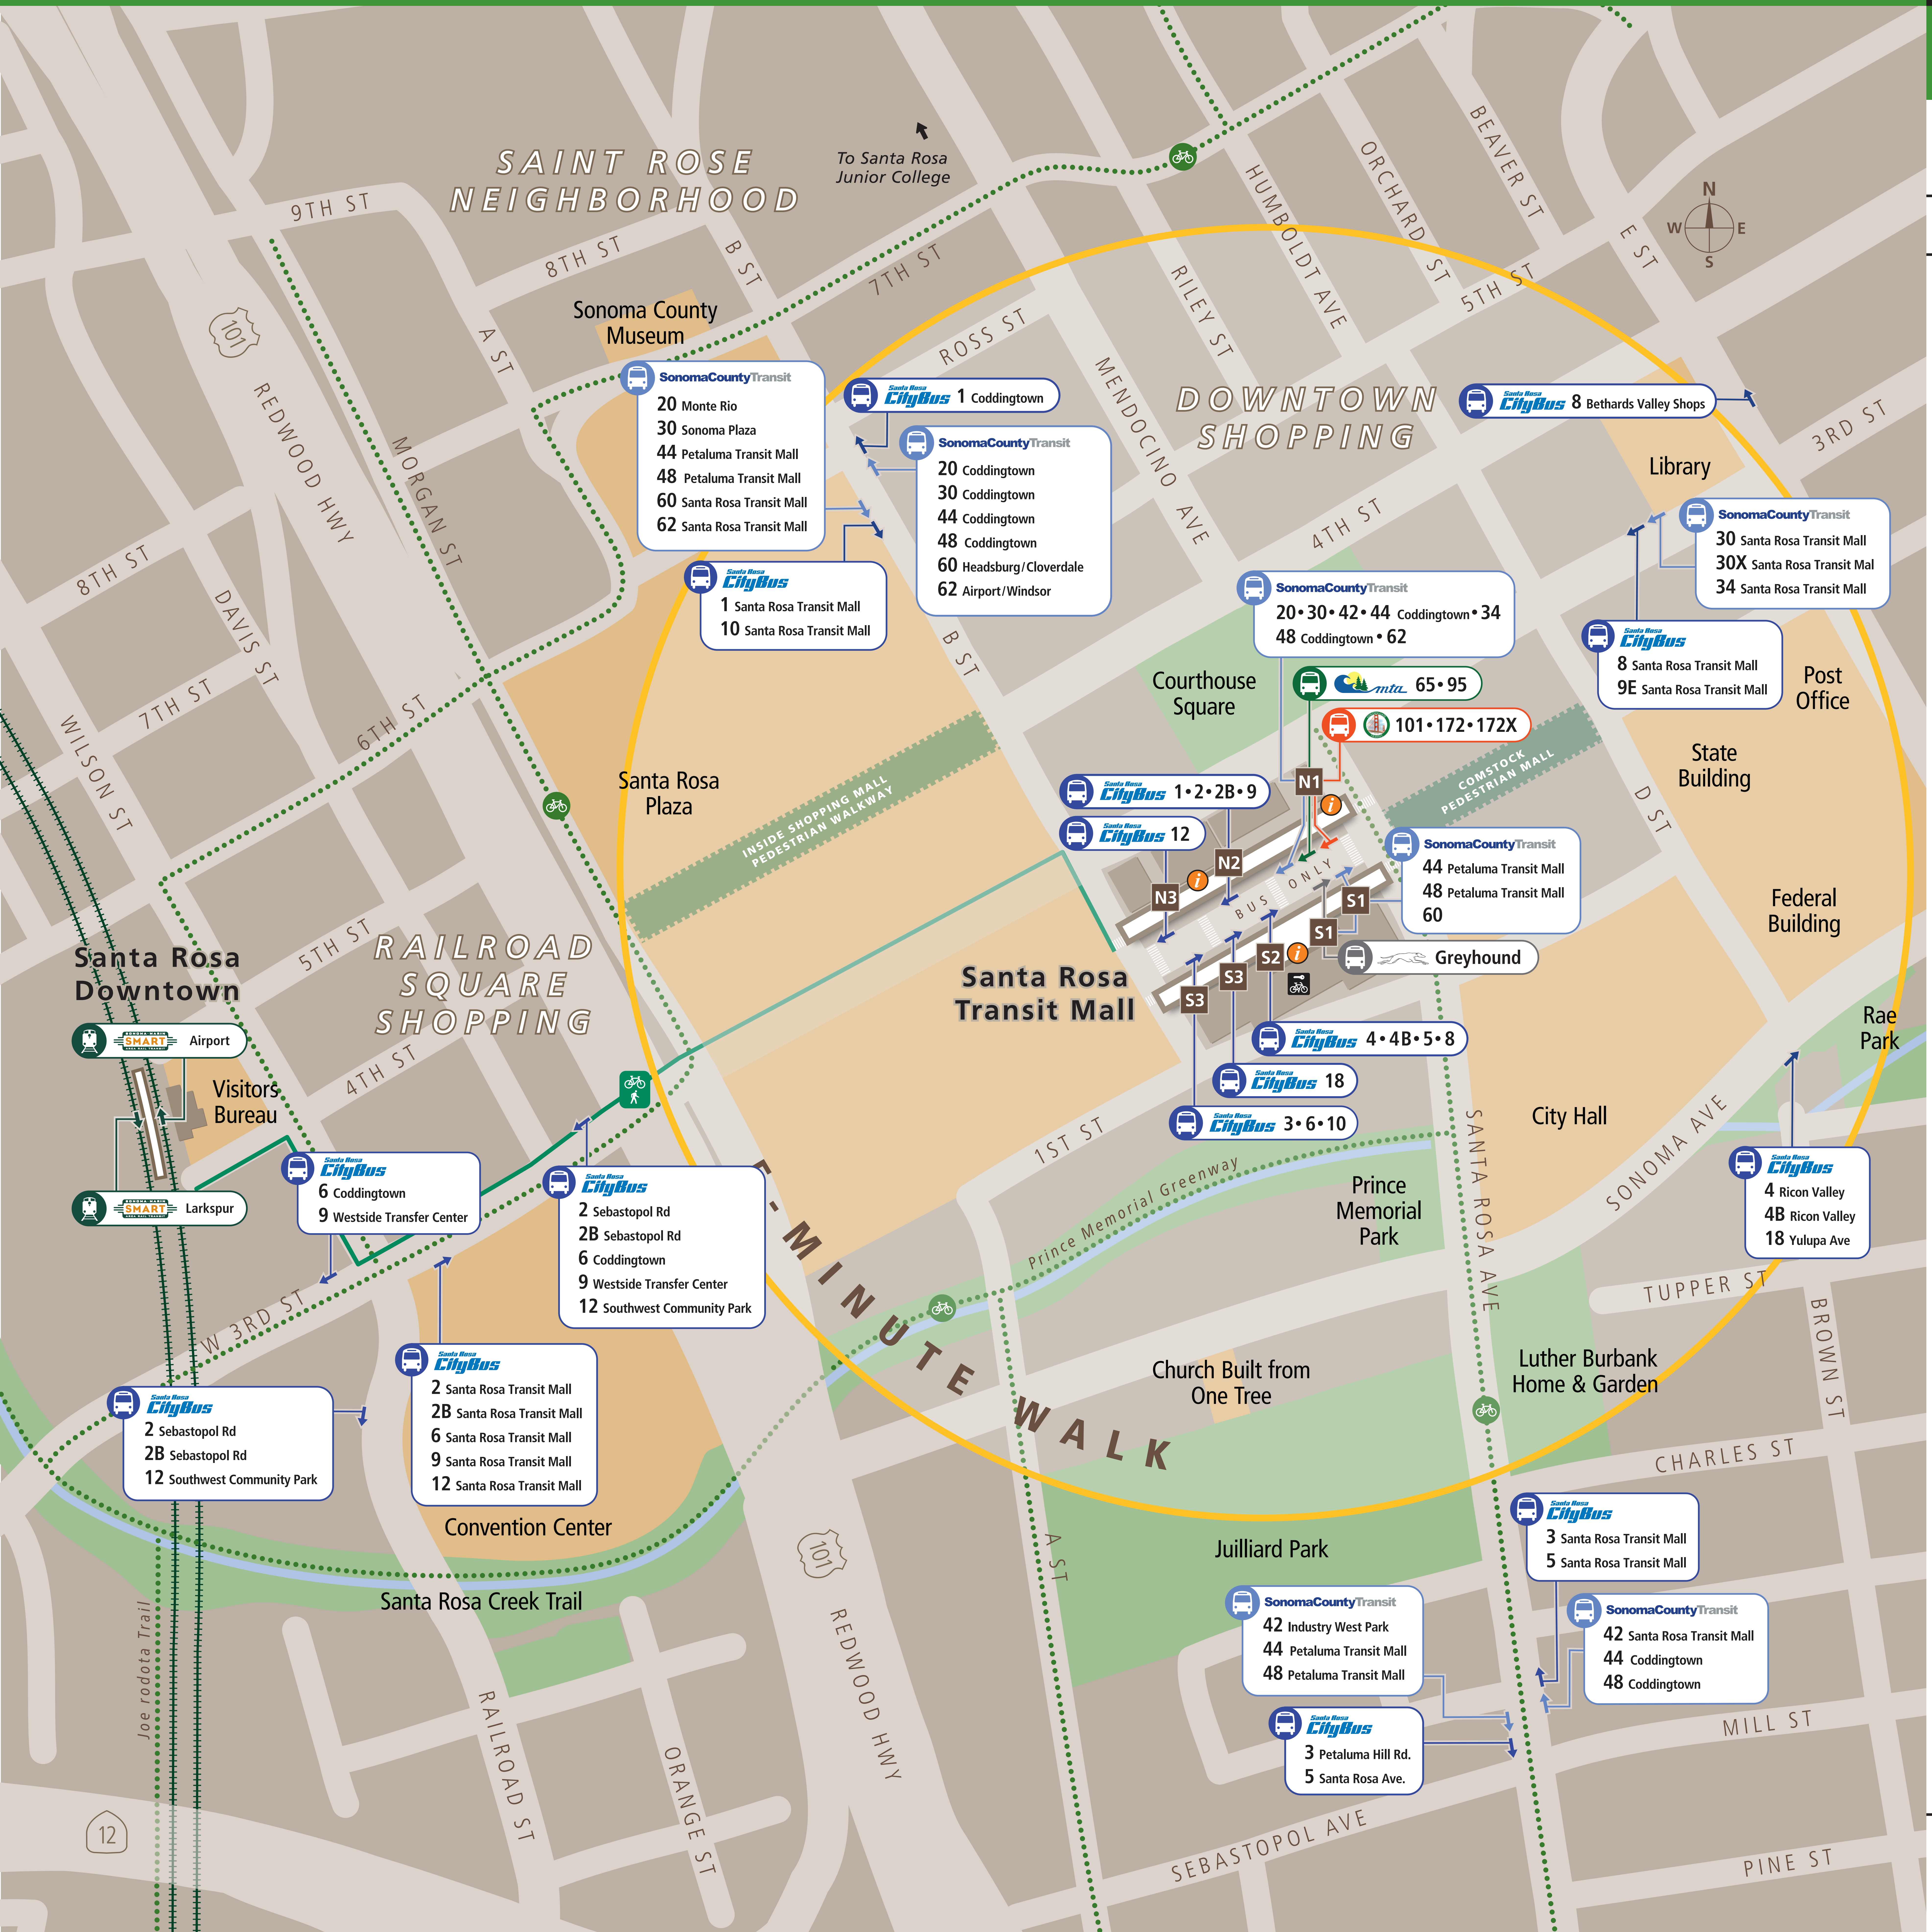

Transit Stops

Paradas del tránsito

公車站地圖

Transit Information

Santa Rosa Transit Mall

Santa Rosa

Map Key

- You Are Here
  Usted está aquí
- Transit Information
  Información de tránsito
- 1000-Foot / 305m Radius (5 min walk)
  1000-pies / 305m radio (5 minutos a pie)
- Transit Mall
  Centro de Tránsito
- Bus Stop
  Parada de autobús
- Bus
  Autobús
- SMART Train
  SMART Tren
- Bus Platform
  Plataforma de autobús
- Bike Route
  Ruta en bicicleta
- Pathway Between SMART & Transit Mall
  Via entre SMART y Transit Mall
- Bike Lockers
  Casilleros para bicicletas

Transit Lines

1. **Santa Rosa CityBus**
2. 1 Mendocino Ave./Coddington Mall
   - 2/2B Sebastopol Rd.
   - 3 Santa Rosa Ave.
   - 4/4B Ricon Valley
   - 5 Petaluma Hill Rd.
   - 6 Fulton Rd.
   - 8 Bennett Valley
   - 9 West Ninth St/Finley Community Ct.
   - 10 Coddington Mall/Coffey Lane
   - 12 Roseland
   - 18 East Circulator
3. **SonomaCountyTransit**
4. Sonoma County Transit
5. 20 Coddington 48 Coddington
   - 20 Monte Rio 48 Petaluma
   - 30 Coddington 60 Cloverdale
   - 30 Sonoma Plaza 60 Healdsburg
   - 34 Sonoma Plaza 62 Sonoma Airport
   - 42 Industry West
   - 44 Coddington
   - 44 Petaluma
6. **Mendocino Transit**
7. 65 Fort Bragg
   - 95 South Coast
   - 95 Sonoma Airport (By Request Only)
8. **Golden Gate Transit**
9. 101 Santa Rosa
   - 101 San Francisco
   - 172/172X Santa Rosa
   - 172/172X San Francisco

Call 511 | 511.org

Revised March 29, 2024