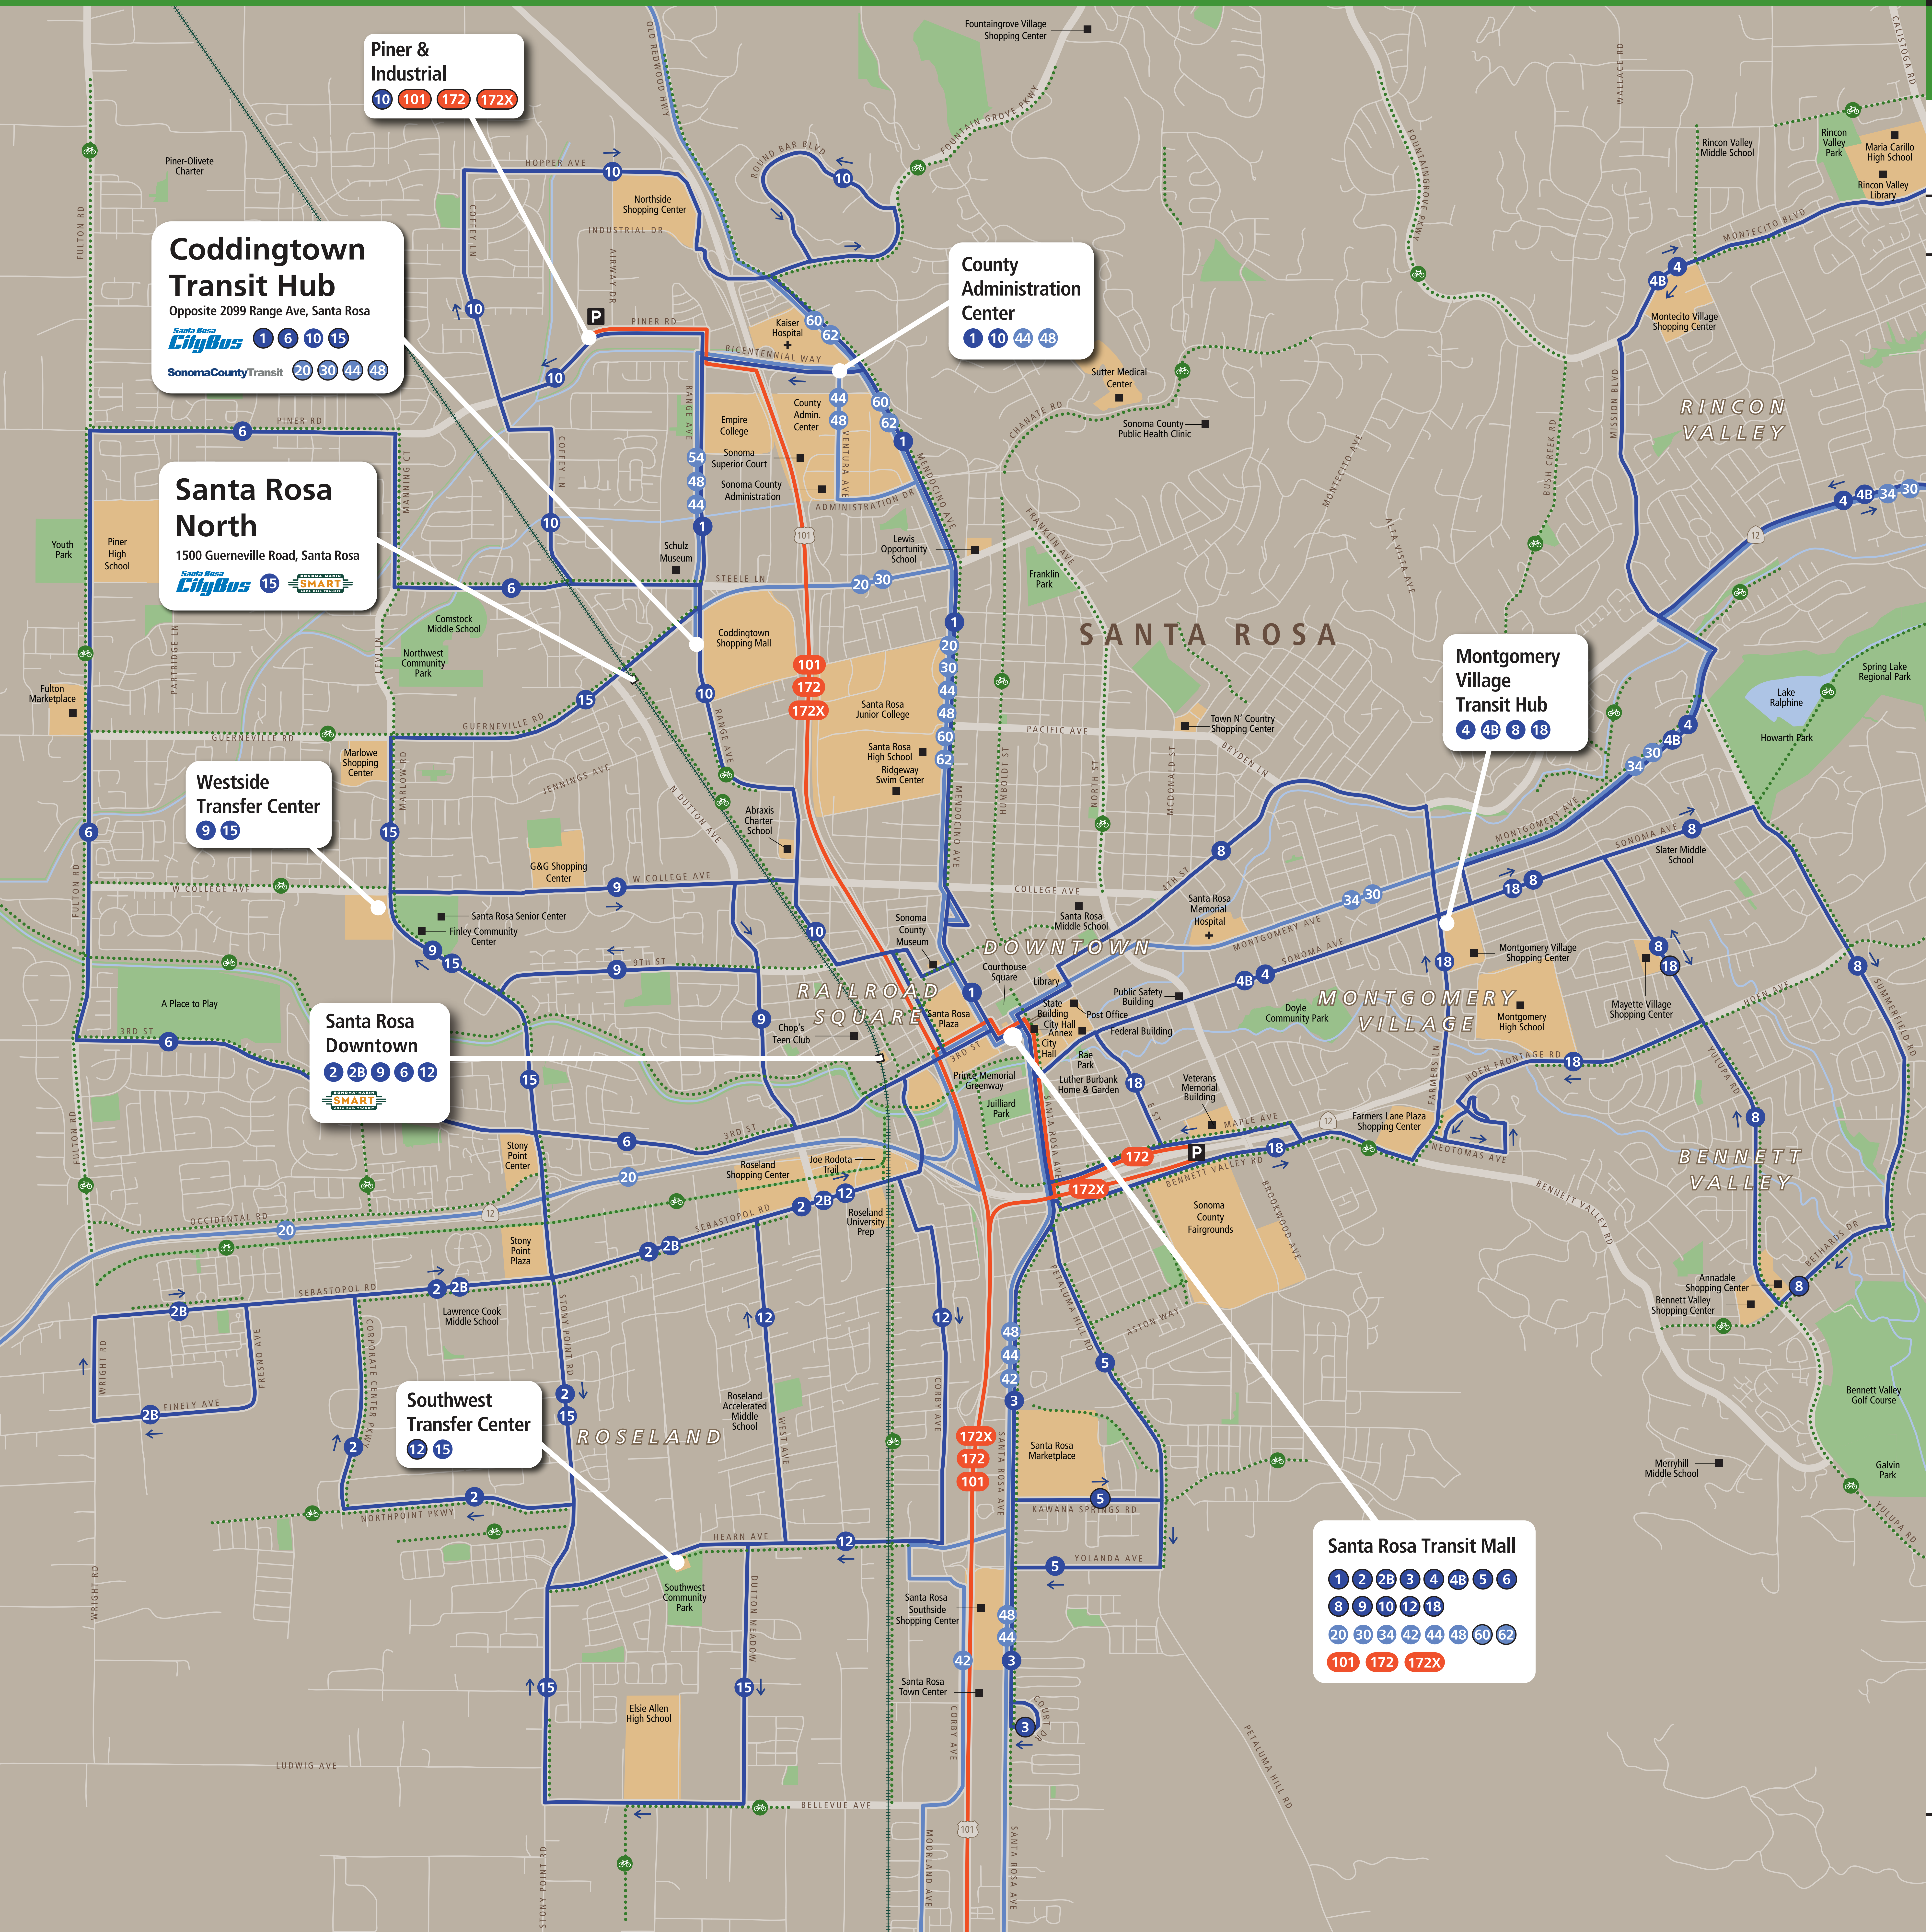

Transit Routes

Rutas del tránsito

公車路線圖

Transit Information

Santa Rosa Transit Mall

Santa Rosa

Map Key

- You Are Here
  Usted está aquí
- Santa Rosa CityBus
- Golden Gate Transit
- Sonoma County Transit
- End of Route
  Fin de la ruta
- Sonoma-Marin Area Rail Transit
- Bicycle Trail or Lane
  Sendero o carril para bicicletas
- Park and Ride Lot
  Lote de estacionamiento y viaje

Piner & Industrial
10 101 172 172X

Coddingtontown Transit Hub
Opposite 2099 Range Ave, Santa Rosa
Santa Rosa CityBus 1 6 10 15
Sonoma County Transit 20 30 44 48

County Administration Center
1 10 44 48

Santa Rosa North
1500 Guerneville Road, Santa Rosa
Santa Rosa CityBus 15 SMART

Westside Transfer Center
9 15

Santa Rosa Downtown
2 2B 9 6 12
SMART

Southwest Transfer Center
12 15

Montgomery Village Transit Hub
4 4B 8 18

Santa Rosa Transit Mall
1 2 2B 3 4 4B 5 6
8 9 10 12 18
20 30 34 42 44 48 60 62
101 172 172X

Call 511 | 511.org