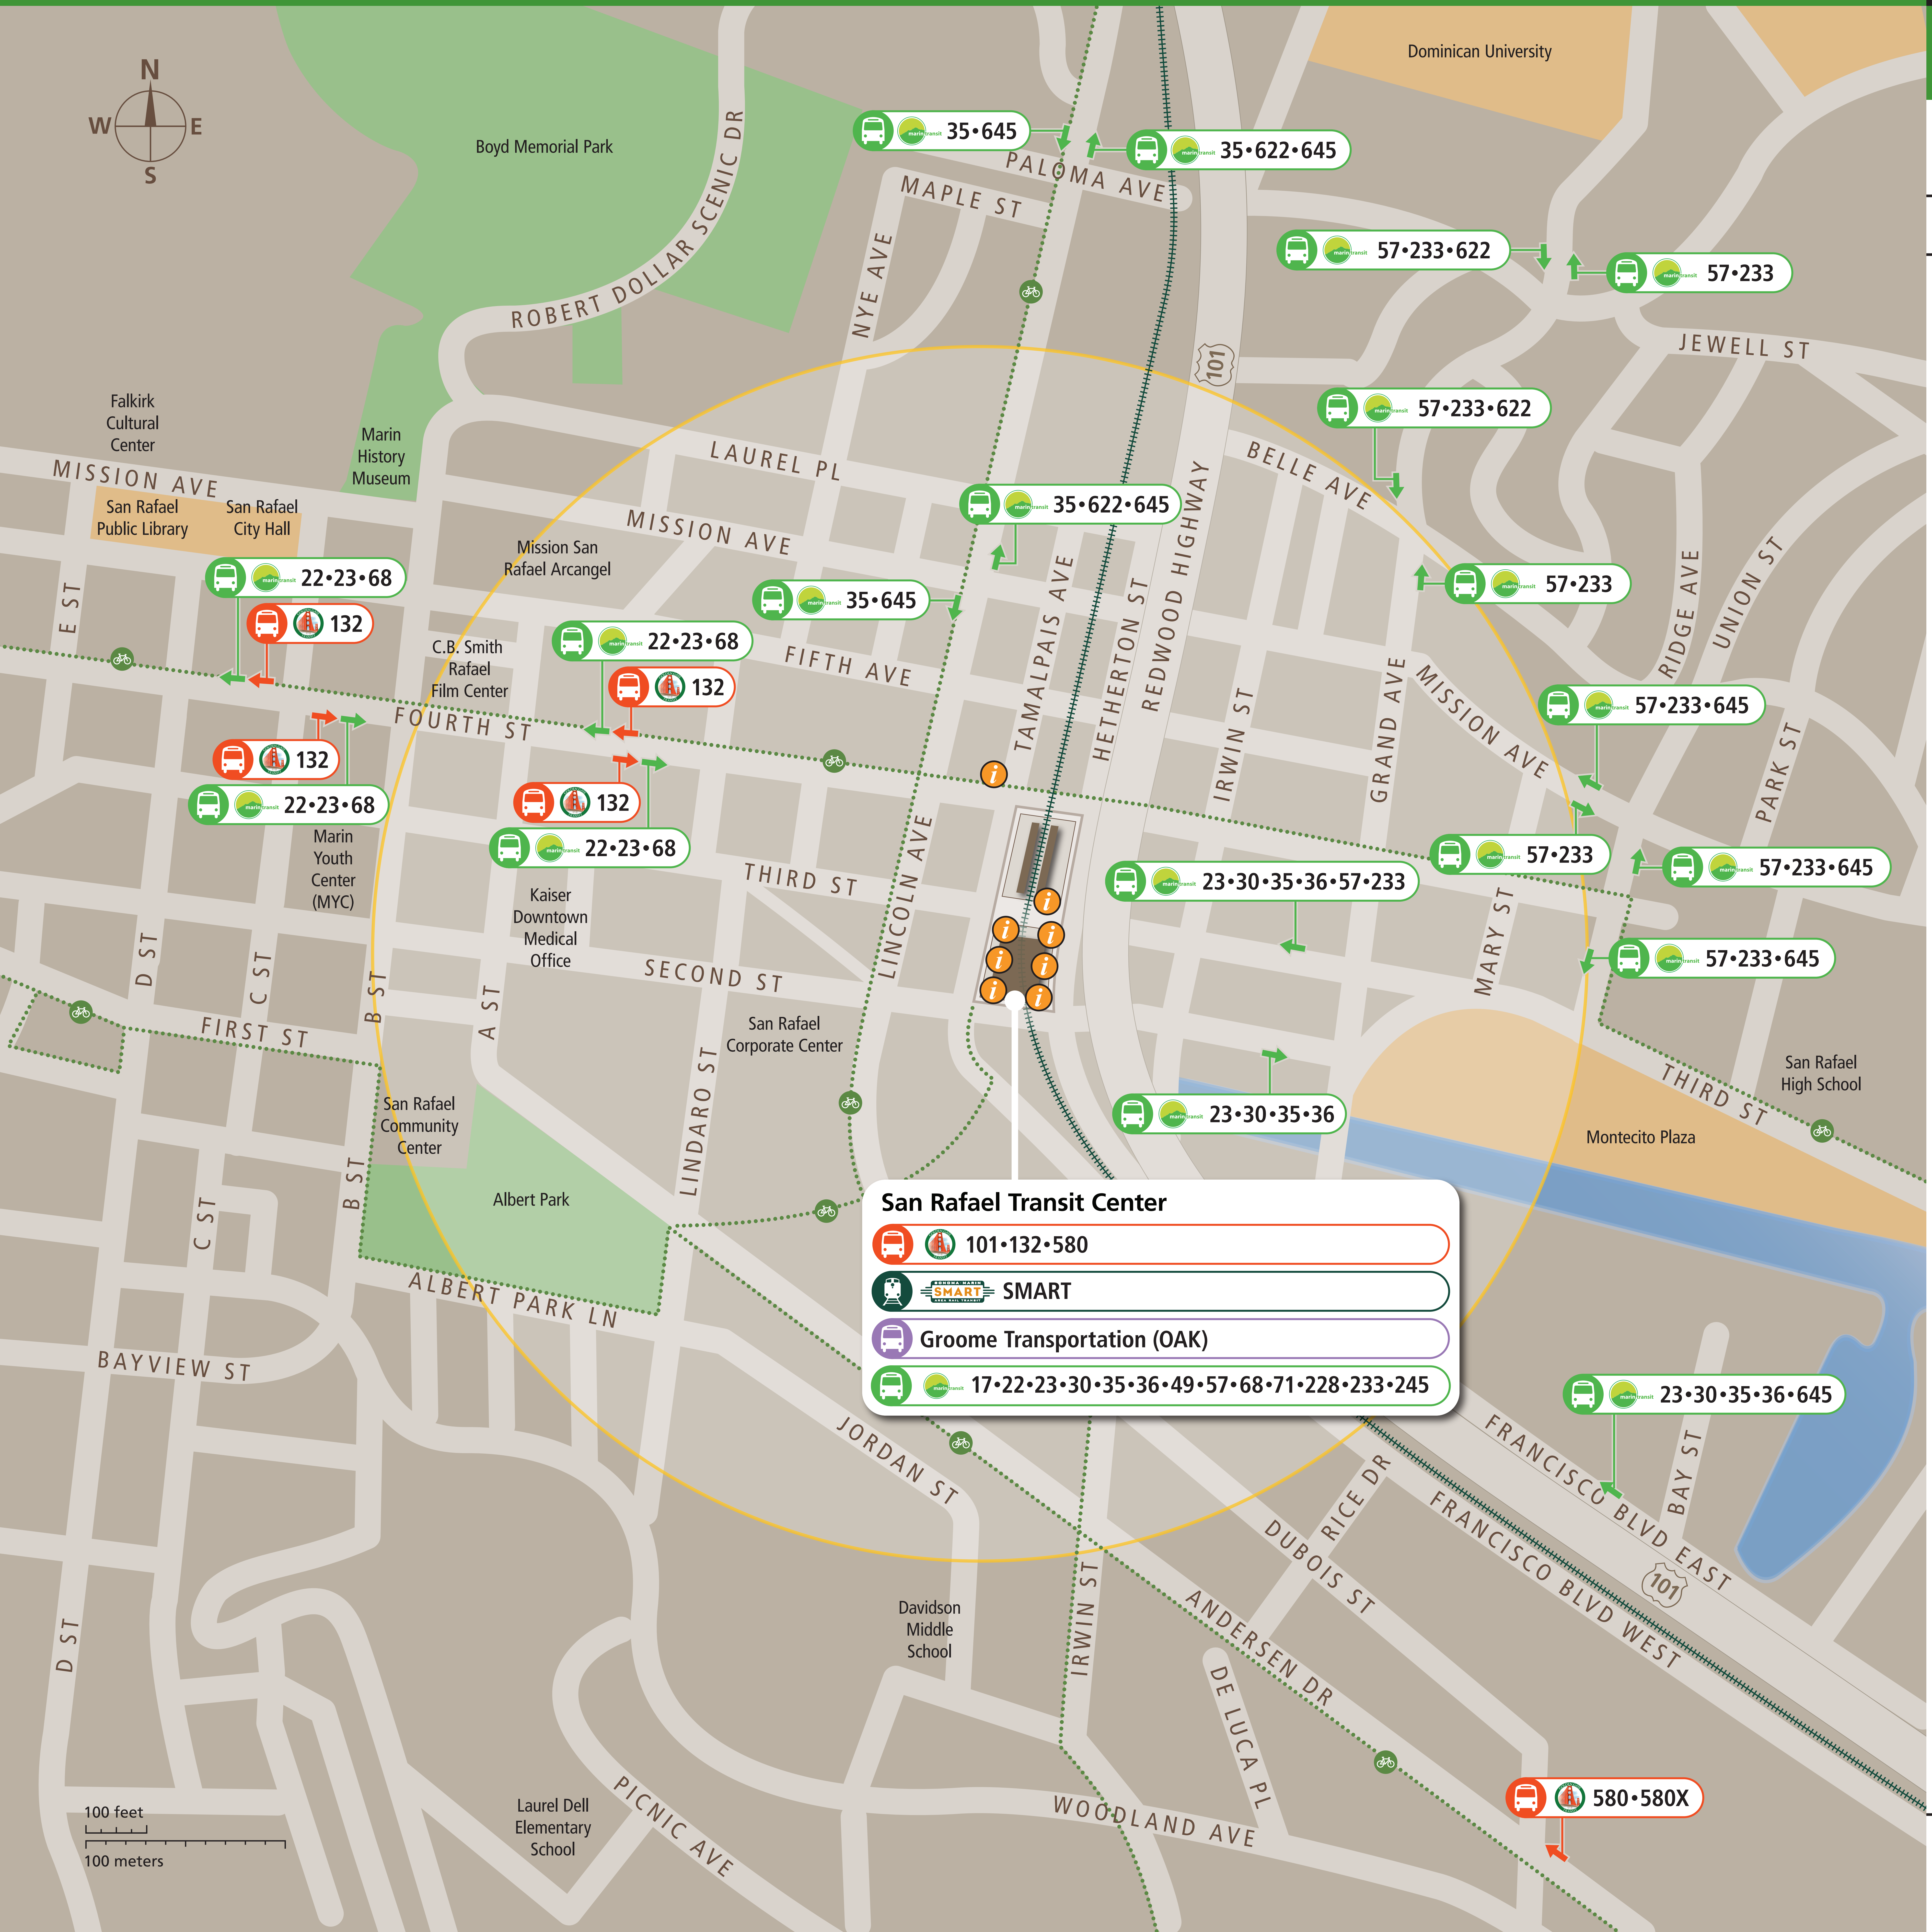

Transit Stops

Paradas del tránsito

公車站地圖

Transit Information

San Rafael Transit Center

San Rafael

Map Key

- You Are Here
Usted está aquí
- 1000-Foot (305m)
Radius
(5 minute walk)
1000-pies (305m) radio
(5 minutos a pie)
- Bus
Autobús
- SMART Train
SMART Tren
- San Rafael Transit Center
Centro de Tránsito de San Rafael
- Bus Stop
Parada de autobús
- Transit Information
Información de tránsito
- Bike Route
Ruta en bicicleta

Transit Lines

Golden Gate Transit Buses

Bus Routes	
FROM	TO
101	Novato San Francisco
580	San Rafael El Cerrito del Norte BART
Commuter Route	
FROM	TO
132	San Anselmo San Francisco*

* Select trips serve Larkspur Ferry

Marin Transit

Bus Routes	
FROM	TO
17	San Rafael Sausalito
22	San Rafael Marin City
23	Fairfax Canal
30	San Rafael Canal
35	Novato Canal
36	Marin City Canal
49	San Rafael Novato
57	San Rafael Novato
68	San Rafael Inverness
71	Novato Marin City
228	San Rafael Fairfax/Manor
233	San Rafael Santa Venetia
245	San Rafael Kaiser Hospital/Smith Ranch Road

Sonoma-Marín Area Rail Transit

Passenger Rail	
FROM	TO
San Rafael	Windsor
San Rafael	Larkspur

San Rafael Transit Center

- 101-132-580
- SMART
- Groome Transportation (OAK)
- 17-22-23-30-35-36-49-57-68-71-228-233-245