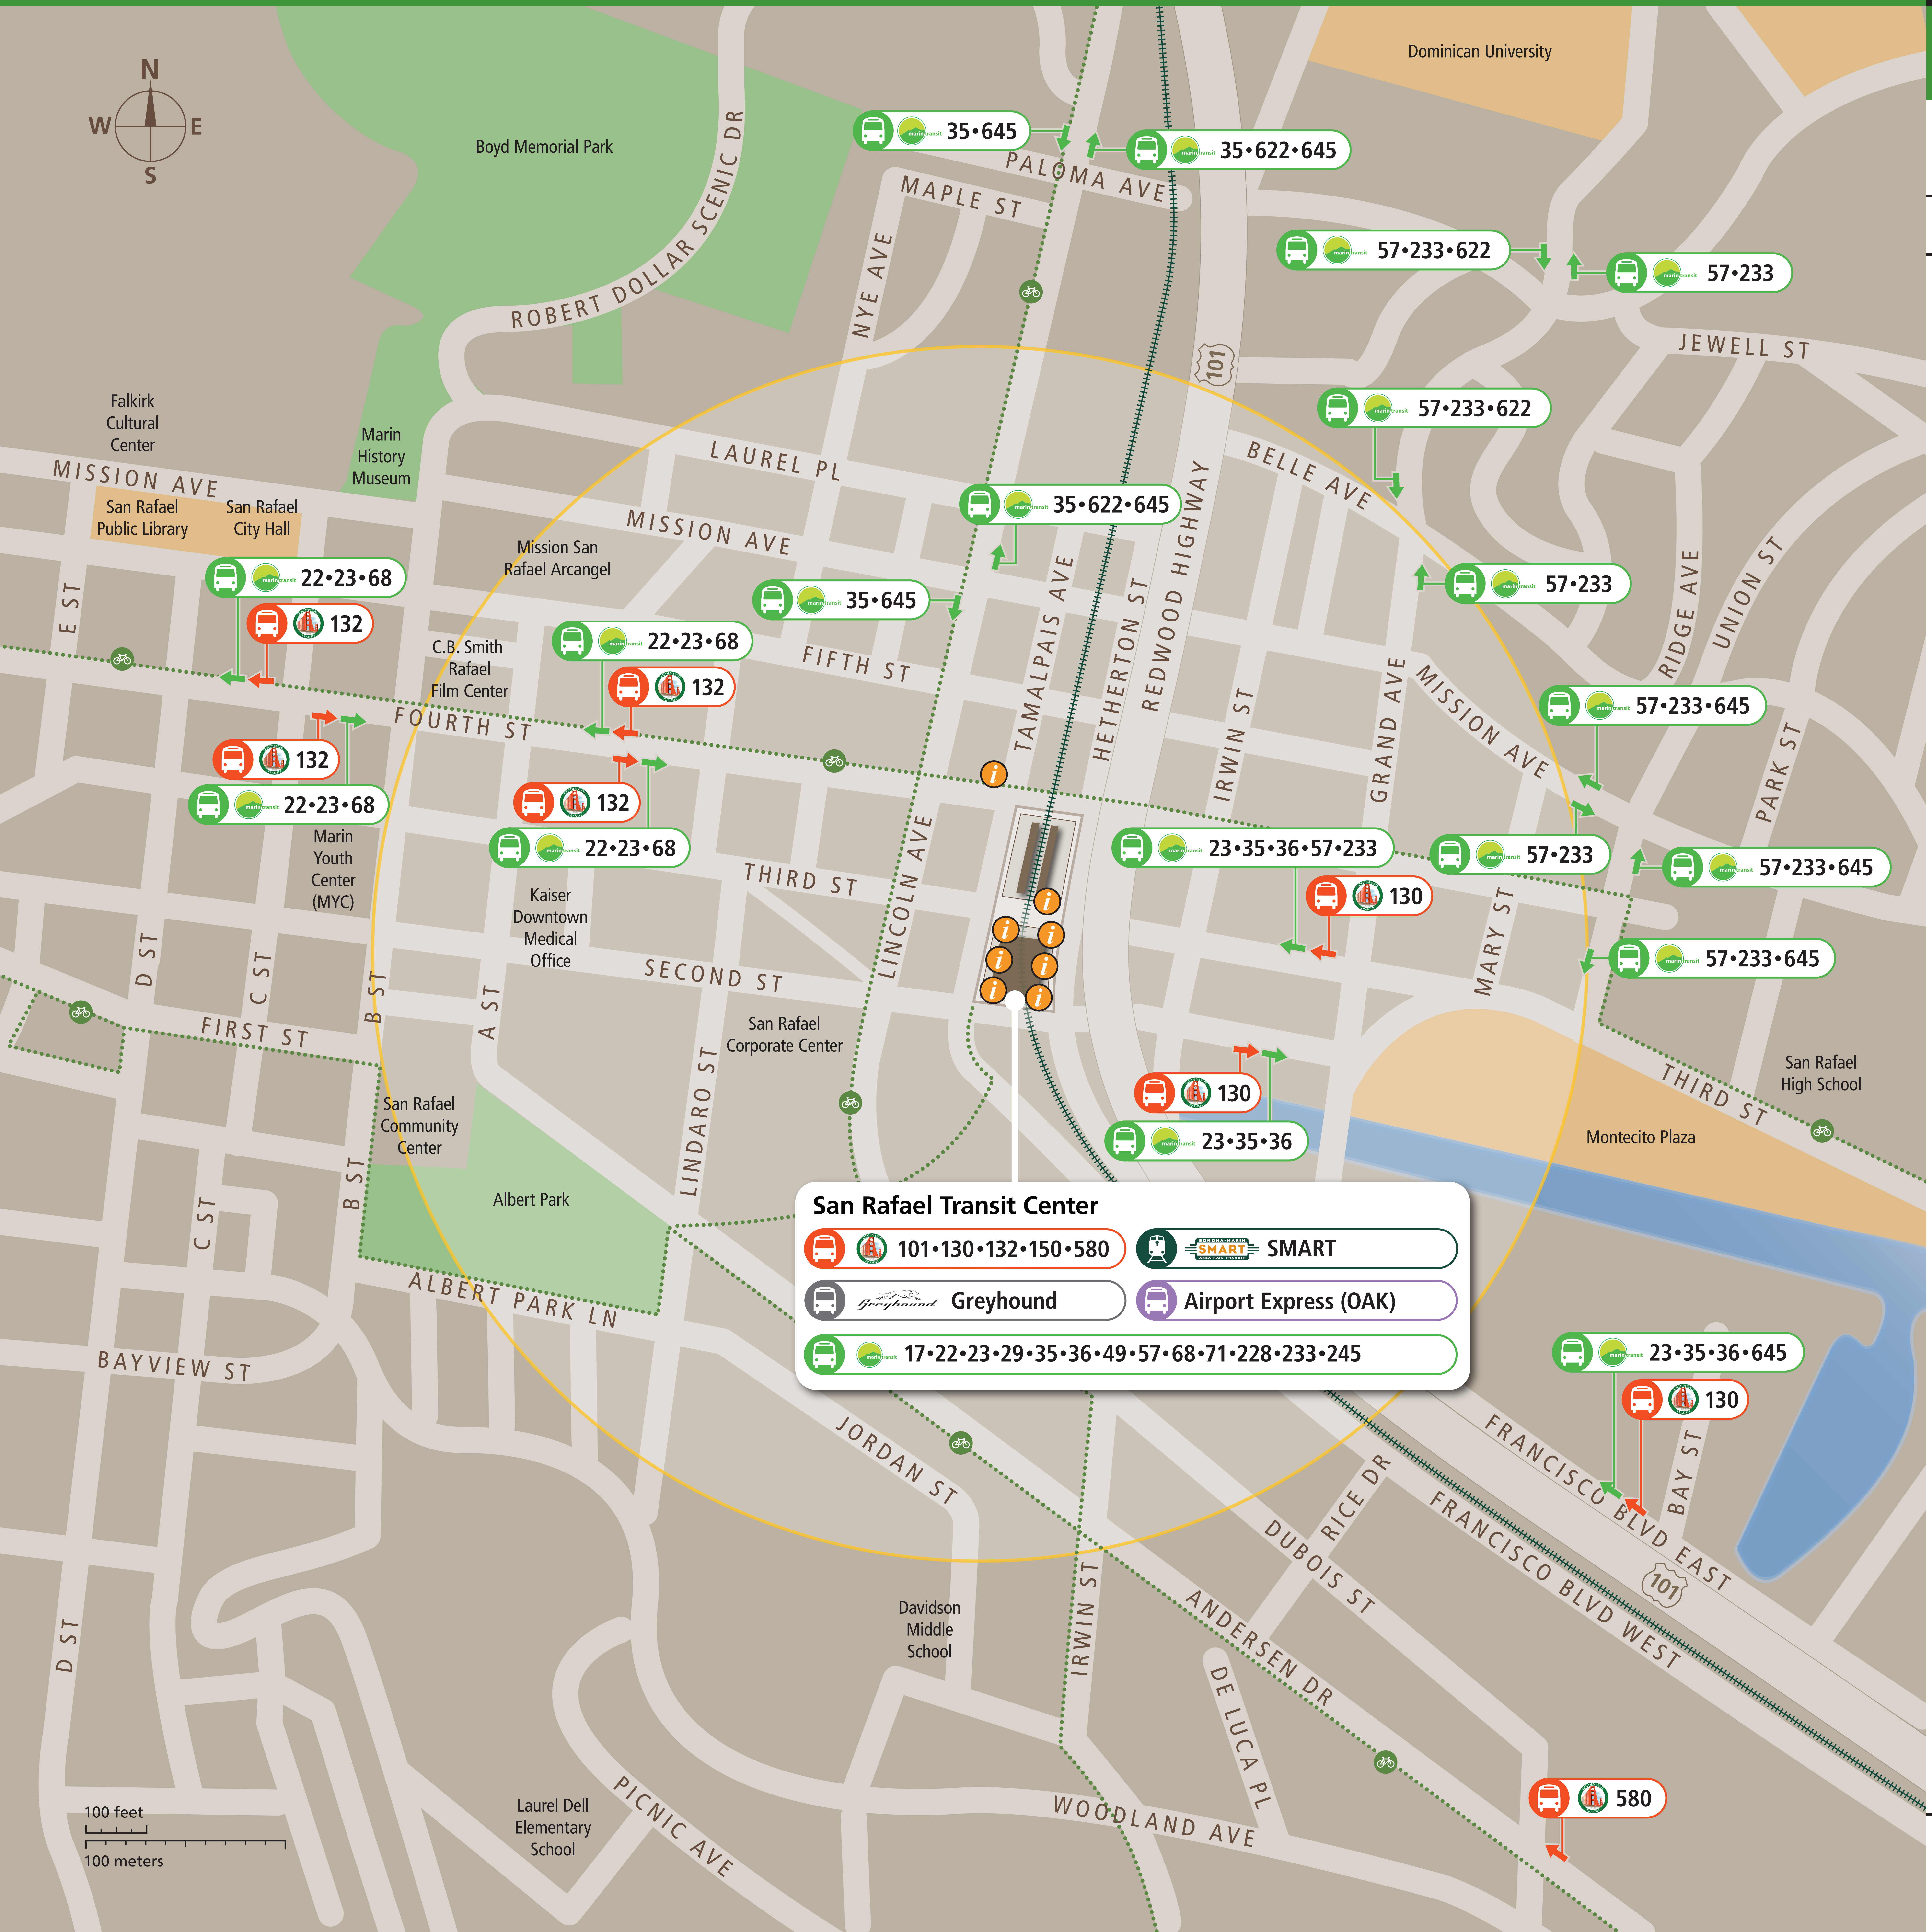

Transit Stops

Paradas del tránsito

公車站地圖

Transit Information

San Rafael Transit Center

San Rafael

Map Key

- You Are Here
Usted está aquí
- 1000-Foot (305m)
Radius
(5 minute walk)
1000-pies (305m) radio
(5 minutos a pie)
- Bus
Autobús
- SMART Train
SMART Tren
- San Rafael Transit Center
Centro de Tránsito de San Rafael
- Bus Stop
Parada de autobús
- Transit Information
Información de tránsito
- Bike Route
Ruta en bicicleta

Transit Lines

Golden Gate Transit Buses		
Bus Routes	FROM	TO
101	Santa Rosa	San Francisco
130	San Rafael	San Francisco
150	San Rafael	San Francisco
580	San Rafael	El Cerrito del Norte BART
Commuter Route		
Bus Routes	FROM	TO
132	San Anselmo	San Francisco*
* Select trips serve Larkspur Ferry		
Marin Transit		
Bus Routes	FROM	TO
17	San Rafael	Sausalito
22	San Rafael	Marin City
23	Fairfax	Canal
29	San Rafael	East Corte Madera
35	Novato	Canal
36	Marin City	Canal
49	San Rafael	Novato
57	San Rafael	Novato
68	San Rafael	Inverness
71	Novato	Marin City
228	San Rafael	Fairfax/Manor
233	San Rafael	Santa Venetia
245	San Rafael	Kaiser Hospital/Smith Ranch Road
622	Dominican Univ.	College of Marin

Sonoma-Marin Area Rail Transit		
Passenger Rail	FROM	TO
	San Rafael	Santa Rosa Airport
	San Rafael	Larkspur

San Rafael Transit Center

101•130•132•150•580 SMART

Greyhound Airport Express (OAK)

17•22•23•29•35•36•49•57•68•71•228•233•245