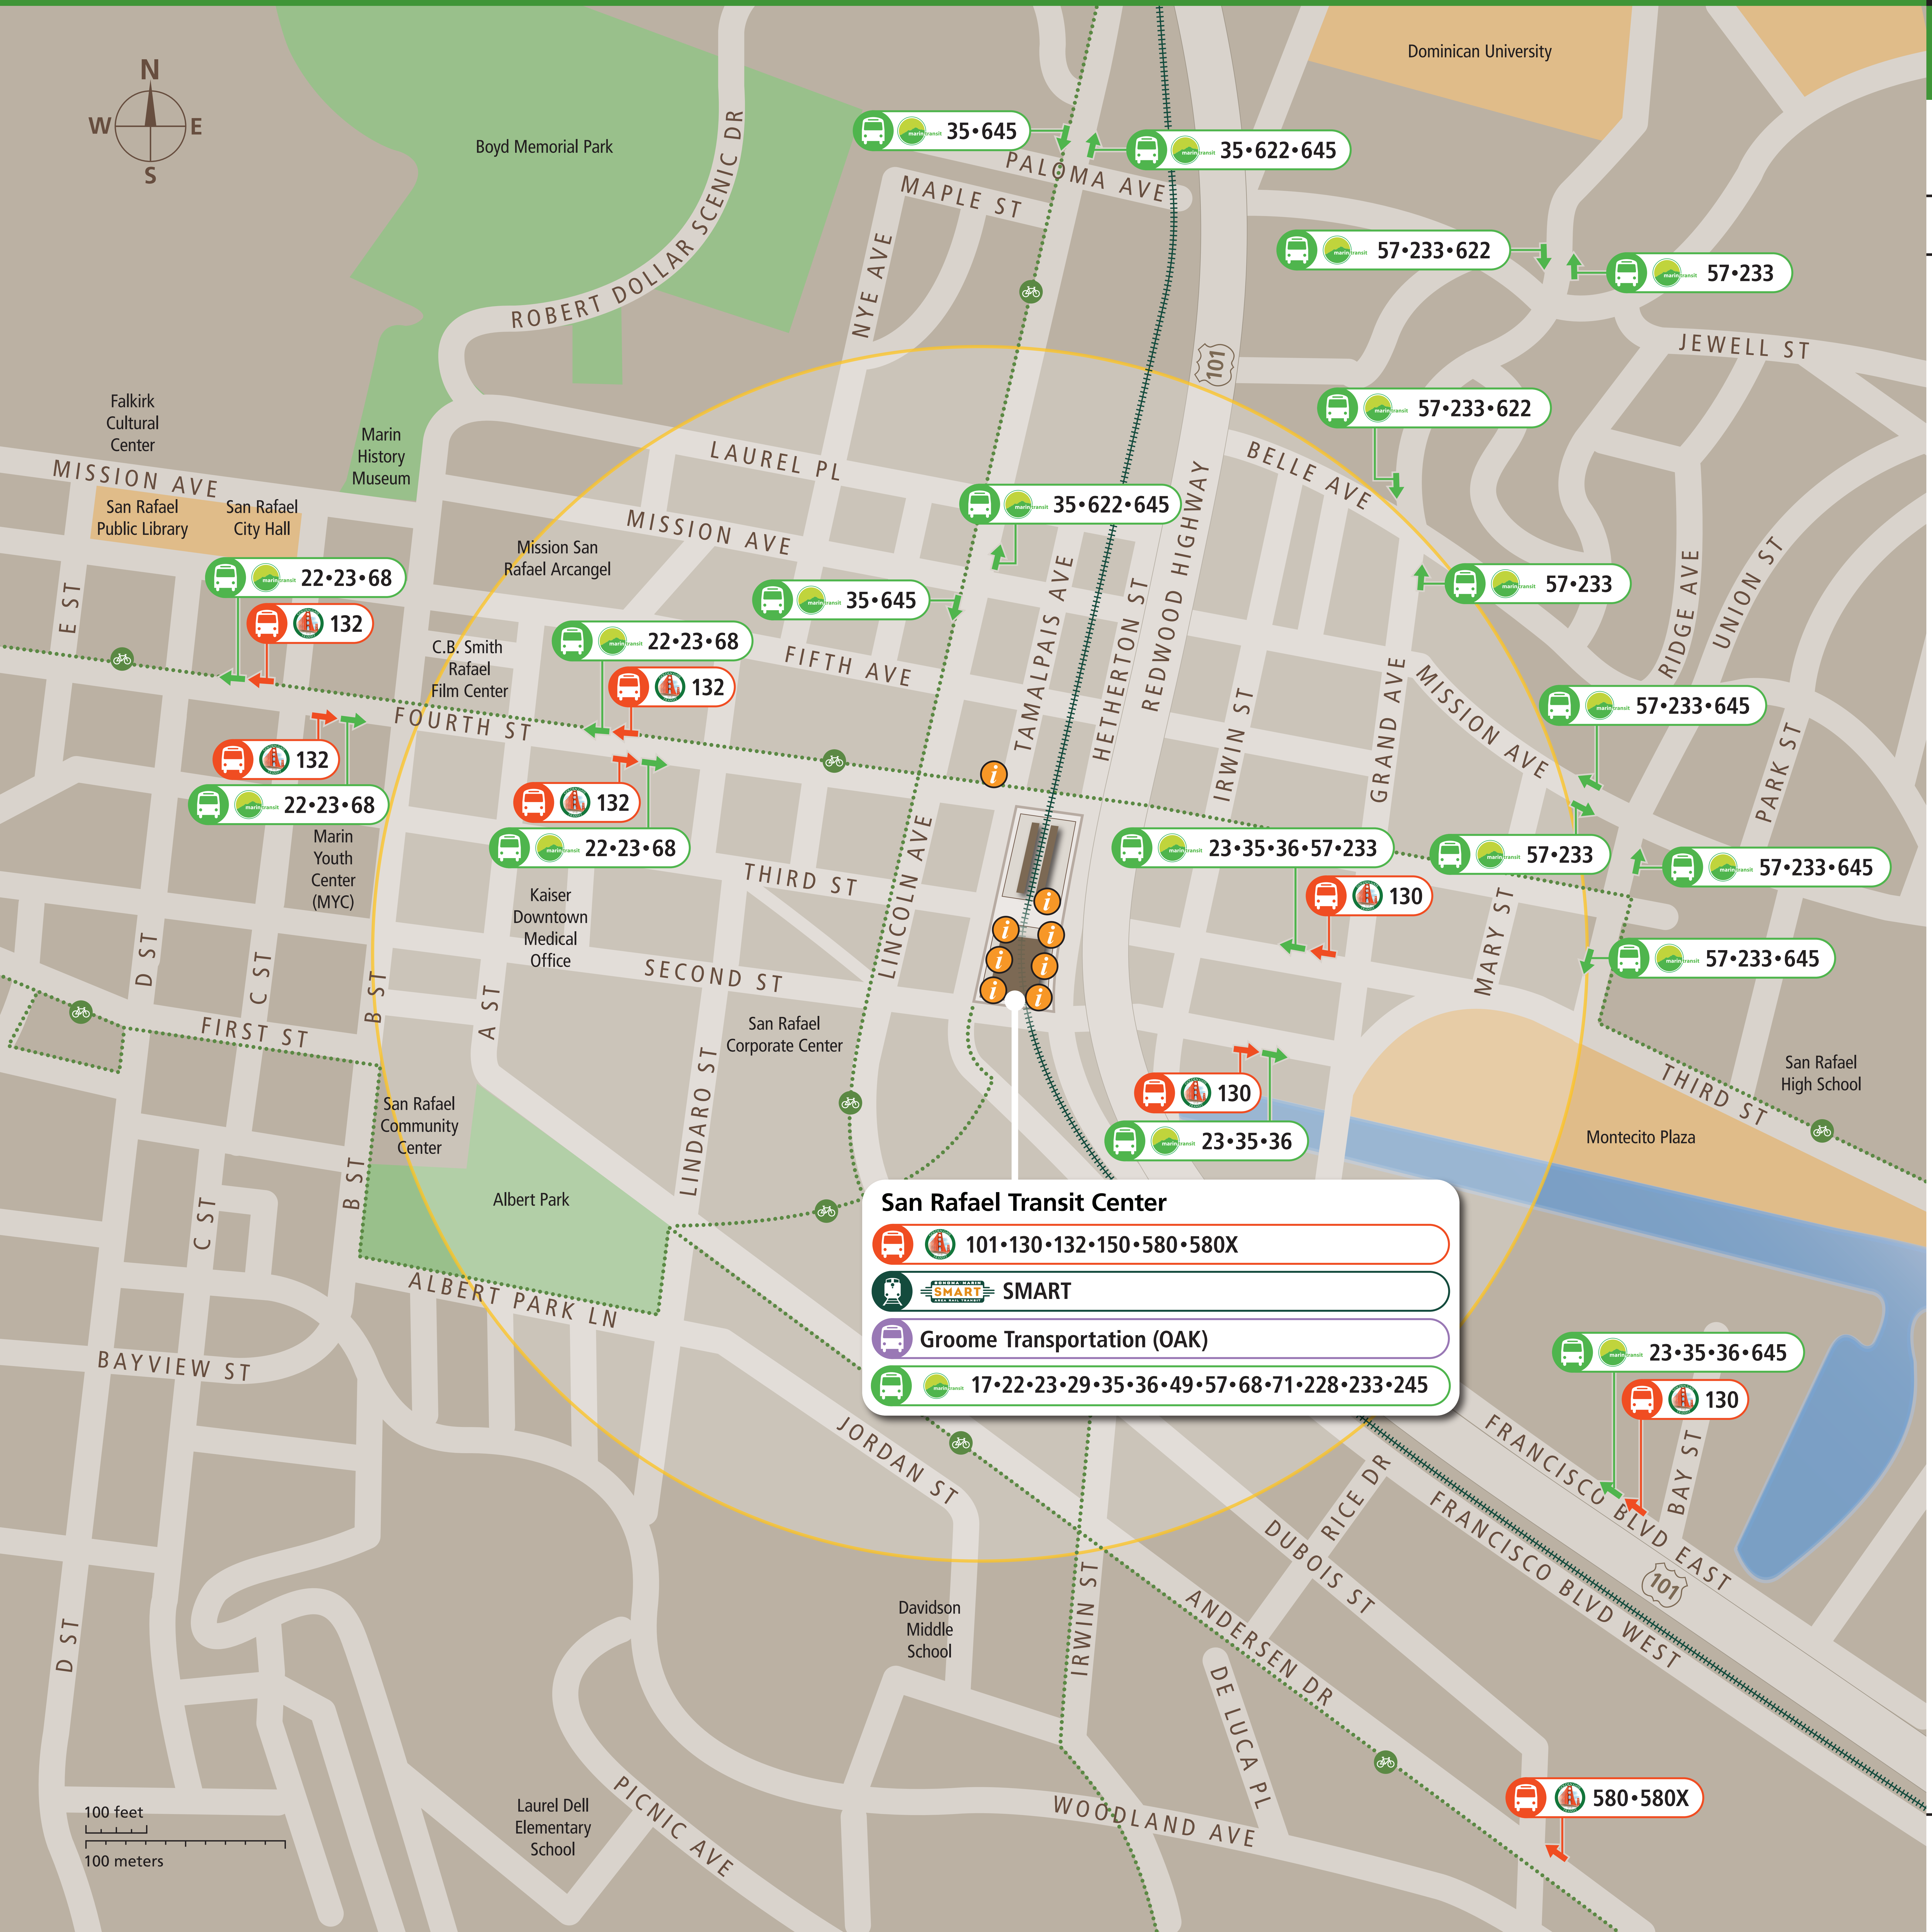

Transit Stops

Paradas del tránsito

公車站地圖

Transit Information

San Rafael Transit Center

San Rafael

Map Key

- You Are Here
Usted está aquí
- 1000-Foot (305m)
Radius
(5 minute walk)
1000-pies (305m) radio
(5 minutos a pie)
- Bus
Autobús
- SMART Train
SMART Tren
- San Rafael Transit Center
Centro de Tránsito de San Rafael
- Bus Stop
Parada de autobús
- Transit Information
Información de tránsito
- Bike Route
Ruta en bicicleta

Transit Lines

Golden Gate Transit Buses

Bus Routes	FROM	TO
101	Santa Rosa	San Francisco
130	San Rafael	San Francisco
150	San Rafael	San Francisco
580	San Rafael	El Cerrito del Norte BART
580X	San Rafael	El Cerrito del Norte BART

Commuter Route

FROM	TO
132	San Anselmo - San Francisco*

* Select trips serve Larkspur Ferry

Marin Transit

Bus Routes	FROM	TO
17	San Rafael	Sausalito
22	San Rafael	Marin City
23	Fairfax	Canal
29	San Rafael	East Corte Madera
35	Novato	Canal
36	Marin City	Canal
49	San Rafael	Novato
57	San Rafael	Novato
68	San Rafael	Inverness
71	Novato	Marin City
228	San Rafael	Fairfax/Manor
233	San Rafael	Santa Venetia
245	San Rafael	Kaiser Hospital/Smith Ranch Road
622	Dominican Univ.	College of Marin

Sonoma-Marin Area Rail Transit

Passenger Rail	FROM	TO
	San Rafael	Santa Rosa Airport
	San Rafael	Larkspur

San Rafael Transit Center

101•130•132•150•580•580X

SMART

Groome Transportation (OAK)

17•22•23•29•35•36•49•57•68•71•228•233•245