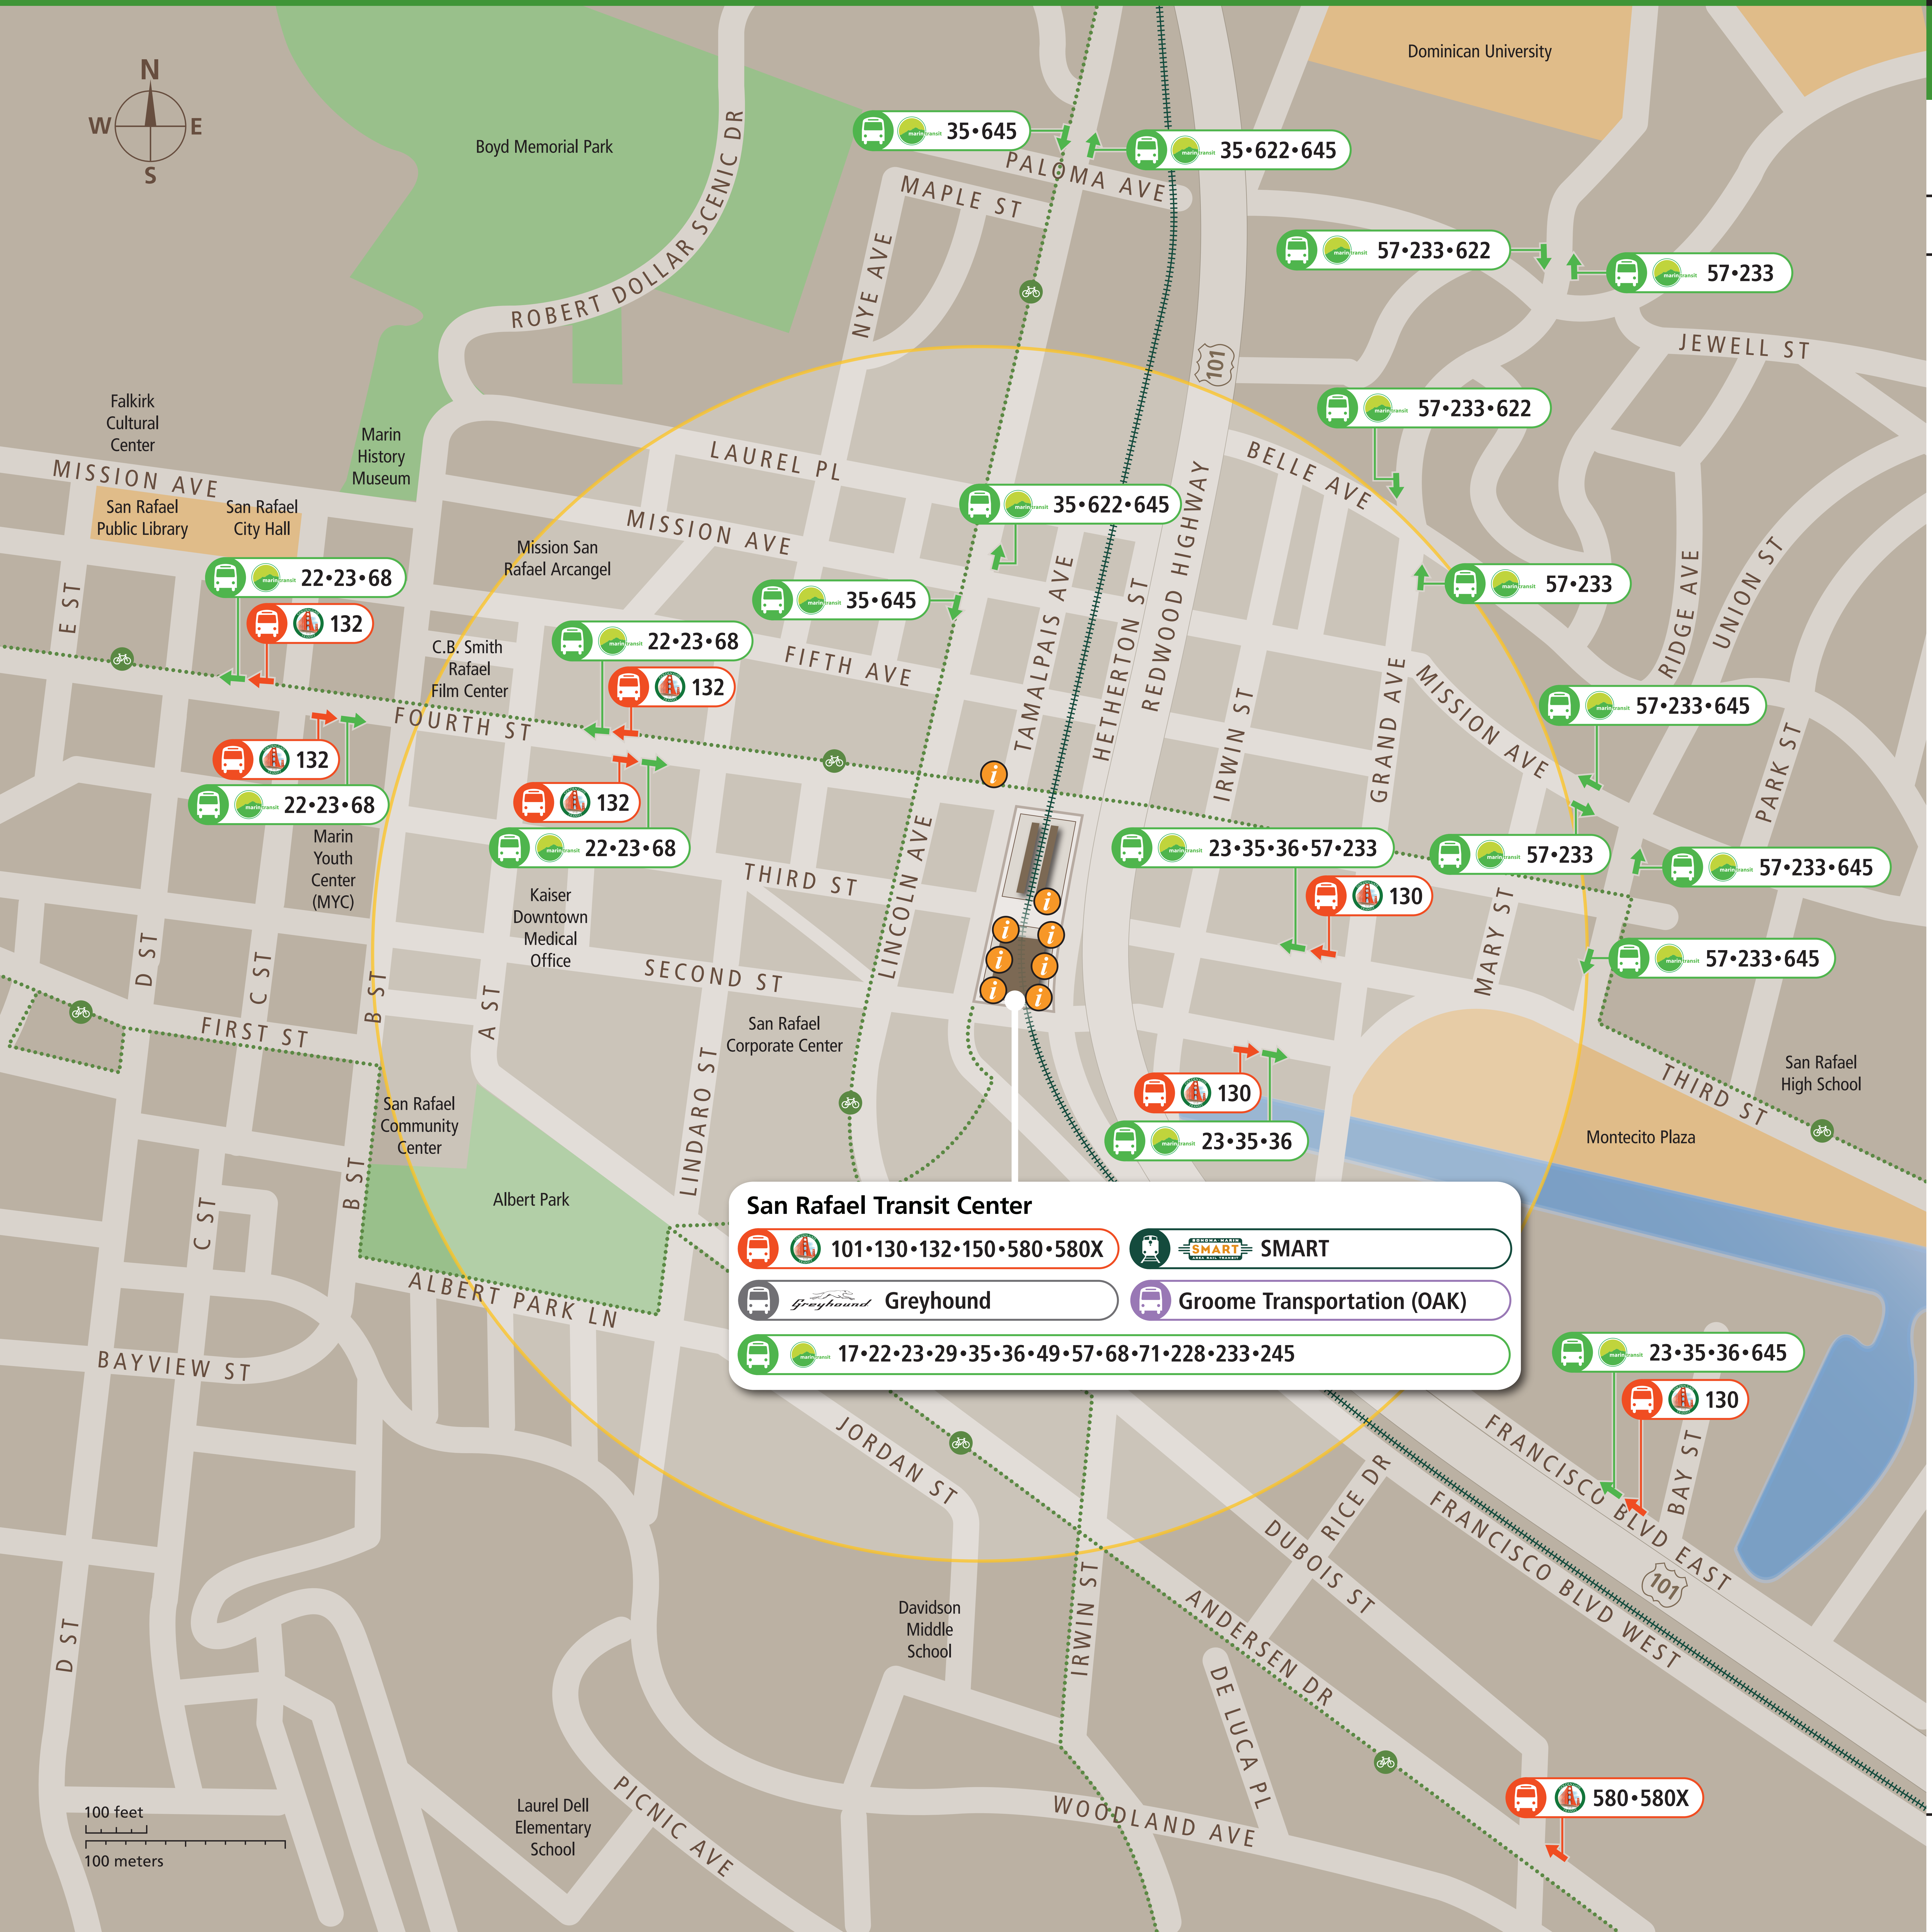

Transit Stops

Paradas del tránsito

公車站地圖

Transit Information

San Rafael Transit Center

San Rafael

Map Key

- You Are Here
  Usted está aquí
- 1000-Foot (305m)
  Radius
  (5 minute walk)
  1000-pies (305m) radio
  (5 minutos a pie)
- Bus
  Autobús
- SMART Train
  SMART Tren
- San Rafael Transit Center
  Centro de Tránsito de San Rafael
- Bus Stop
  Parada de autobús
- Transit Information
  Información de tránsito
- Bike Route
  Ruta en bicicleta

Transit Lines

Golden Gate Transit Buses

Bus Routes	FROM	TO
101	Santa Rosa	San Francisco
130	San Rafael	San Francisco
150	San Rafael	San Francisco
580	San Rafael	El Cerrito del Norte BART
580X	San Rafael	El Cerrito del Norte BART

Commuter Route

FROM	TO
132	San Anselmo - San Francisco*

* Select trips serve Larkspur Ferry

Marin Transit

Bus Routes	FROM	TO
17	San Rafael	Sausalito
22	San Rafael	Marin City
23	Fairfax	Canal
29	San Rafael	East Corte Madera
35	Novato	Canal
36	Marin City	Canal
49	San Rafael	Novato
57	San Rafael	Novato
68	San Rafael	Inverness
71	Novato	Marin City
228	San Rafael	Fairfax/Manor
233	San Rafael	Santa Venetia
245	San Rafael	Kaiser Hospital/Smith Ranch Road
622	Dominican Univ.	College of Marin

Sonoma-Marin Area Rail Transit

Passenger Rail	FROM	TO
	San Rafael	Santa Rosa Airport
	San Rafael	Larkspur

San Rafael Transit Center

101•130•132•150•580•580X SMART

Greyhound Groome Transportation (OAK)

17•22•23•29•35•36•49•57•68•71•228•233•245

Call 511 | 511.org