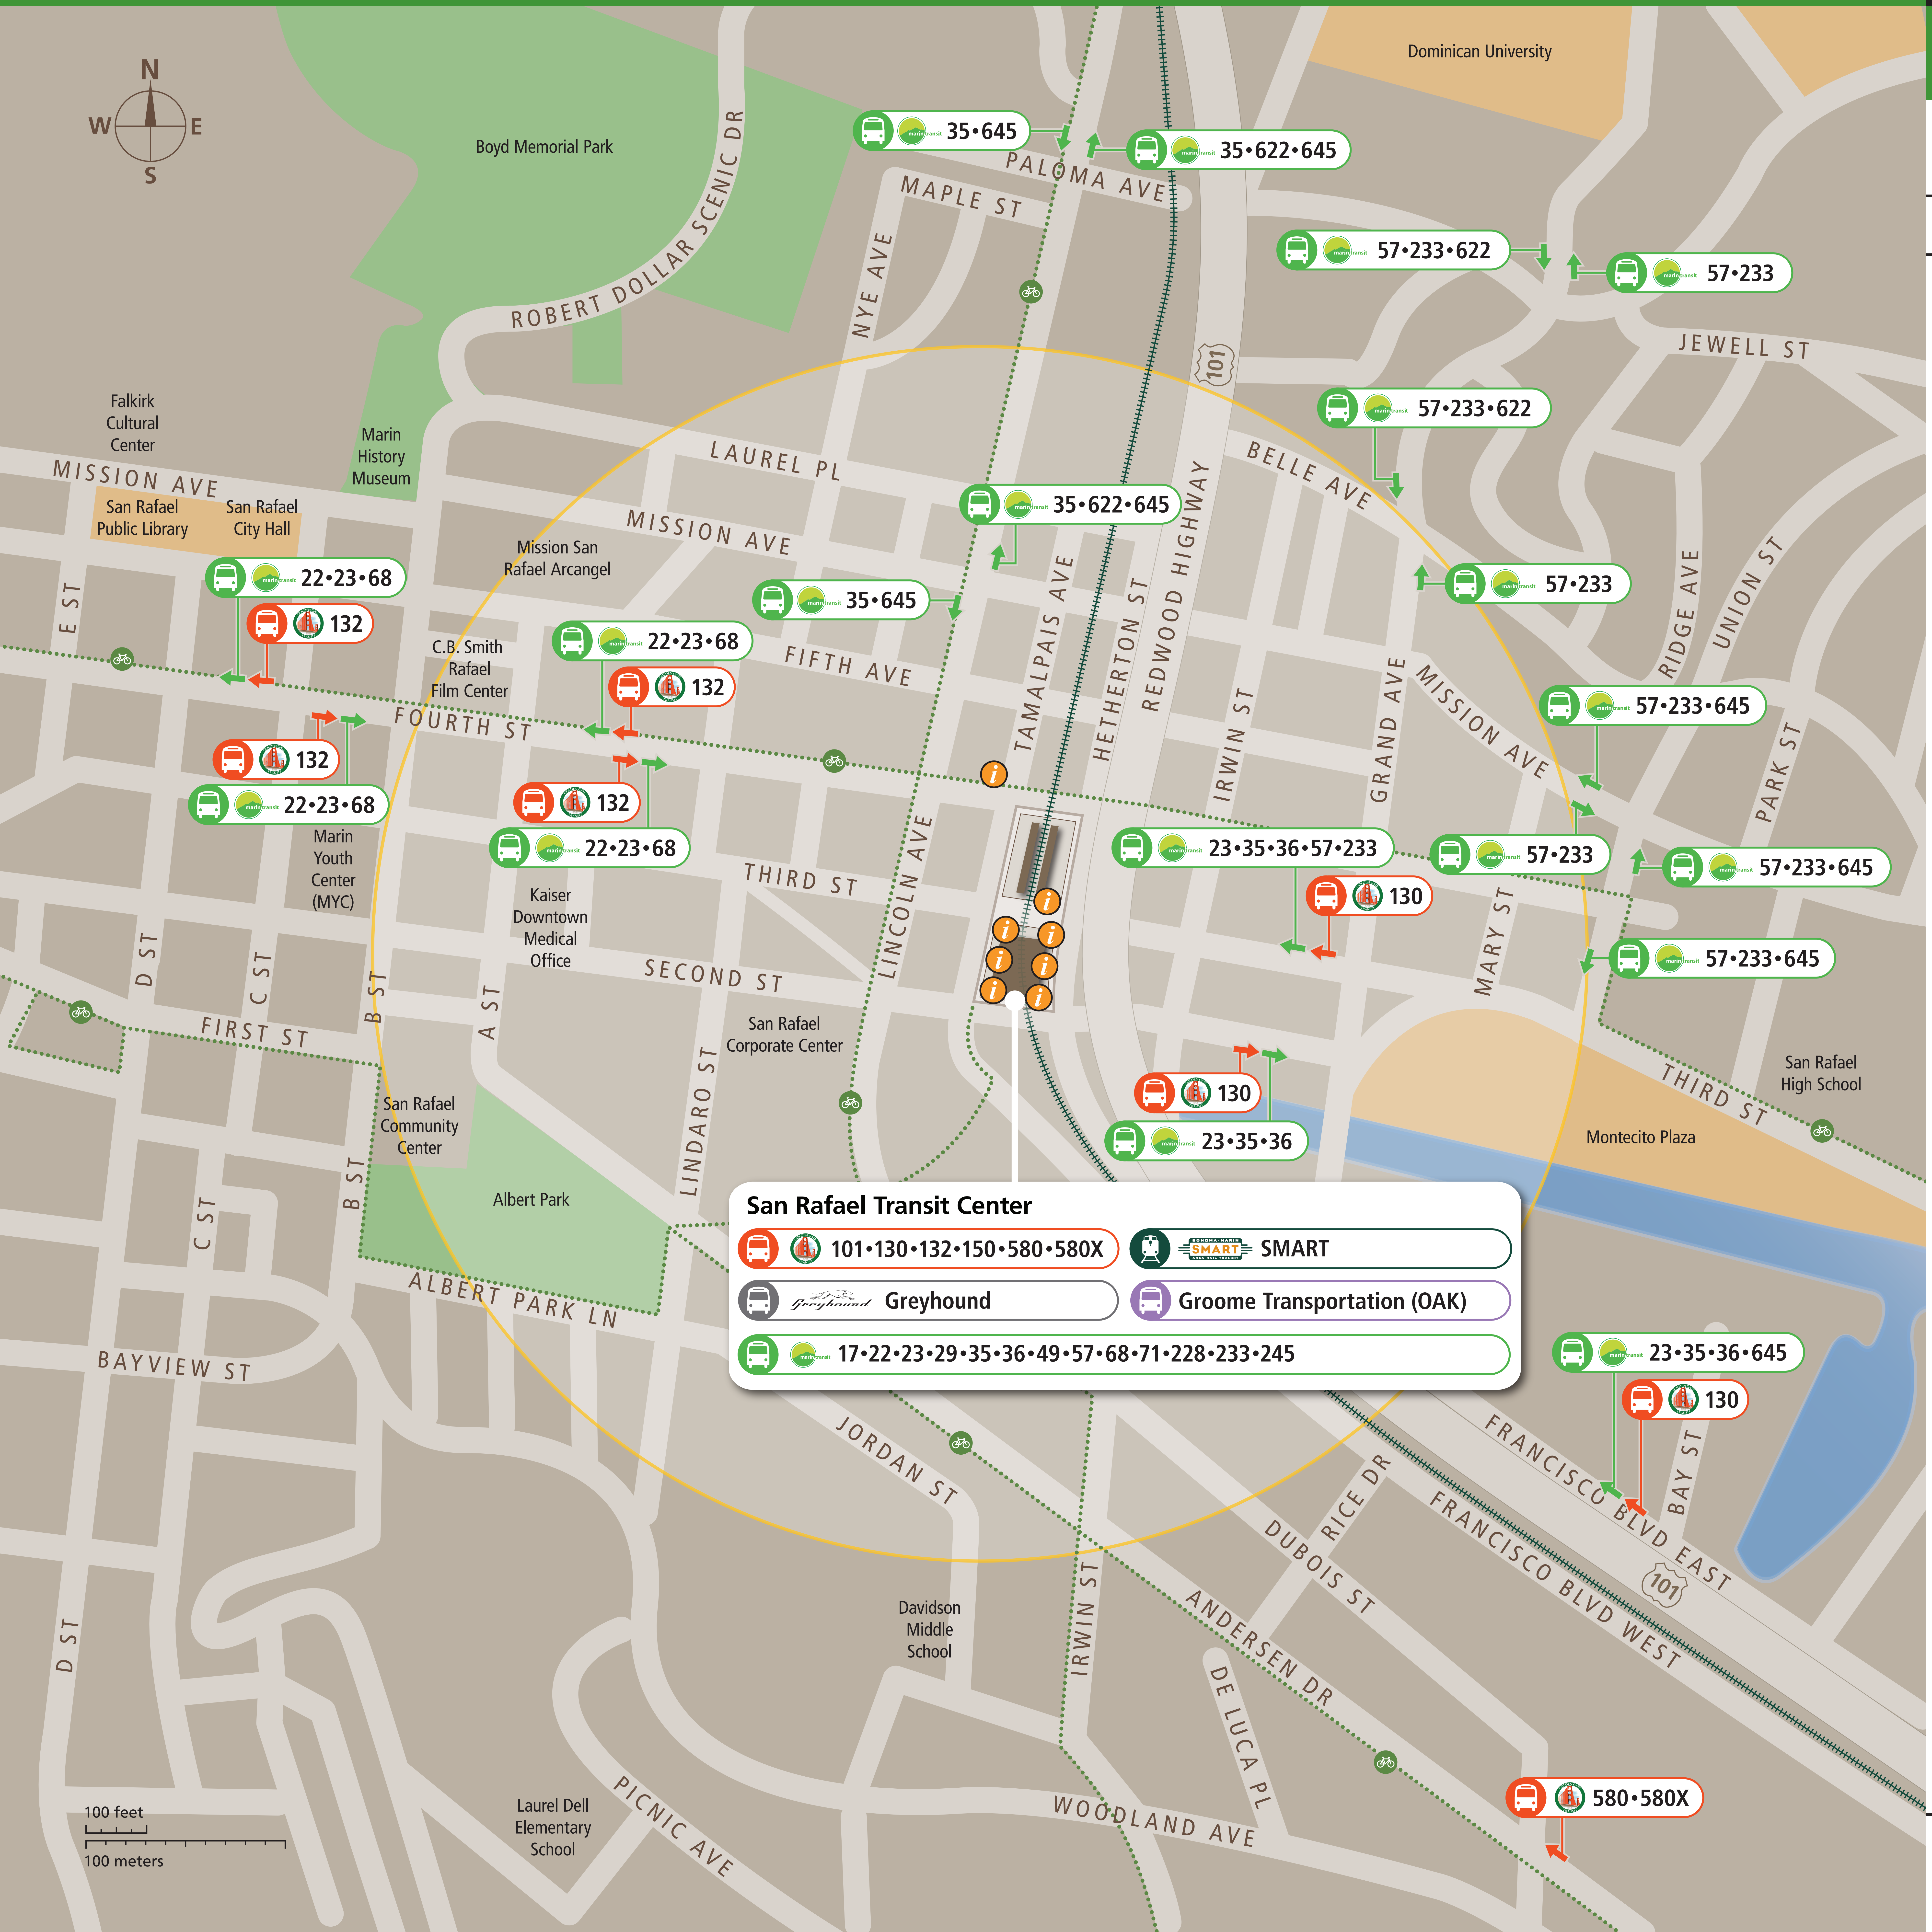

Transit Stops

Paradas del tránsito

公車站地圖

Transit Information

San Rafael Transit Center

San Rafael

Map Key

- You Are Here
  Usted está aquí
- 1000-Foot (305m)
  Radius
  (5 minute walk)
  1000-pies (305m) radio
  (5 minutos a pie)
- Bus
  Autobús
- SMART Train
  SMART Tren
- San Rafael Transit Center
  Centro de Tránsito de San Rafael
- Bus Stop
  Parada de autobús
- Transit Information
  Información de tránsito
- Bike Route
  Ruta en bicicleta

Transit Lines

Golden Gate Transit Buses

Bus Routes	FROM	TO
101	Santa Rosa	San Francisco
130	San Rafael	San Francisco
150	San Rafael	San Francisco
580	San Rafael	El Cerrito del Norte BART
580X	San Rafael	El Cerrito del Norte BART

Commuter Route

FROM	TO
132	San Anselmo - San Francisco*

* Select trips serve Larkspur Ferry

Marin Transit

Bus Routes	FROM	TO
17	San Rafael	Sausalito
22	San Rafael	Marin City
23	Fairfax	Canal
29	San Rafael	East Corte Madera
35	Novato	Canal
36	Marin City	Canal
49	San Rafael	Novato
57	San Rafael	Novato
68	San Rafael	Inverness
71	Novato	Marin City
228	San Rafael	Fairfax/Manor
233	San Rafael	Santa Venetia
245	San Rafael	Kaiser Hospital/Smith Ranch Road
622	Dominican Univ.	College of Marin

Sonoma-Marin Area Rail Transit

Passenger Rail	FROM	TO
	San Rafael	Santa Rosa Airport
	San Rafael	Larkspur

San Rafael Transit Center

101-130-132-150-580-580X SMART

Greyhound Groome Transportation (OAK)

17-22-23-29-35-36-49-57-68-71-228-233-245

Call 511 | 511.org