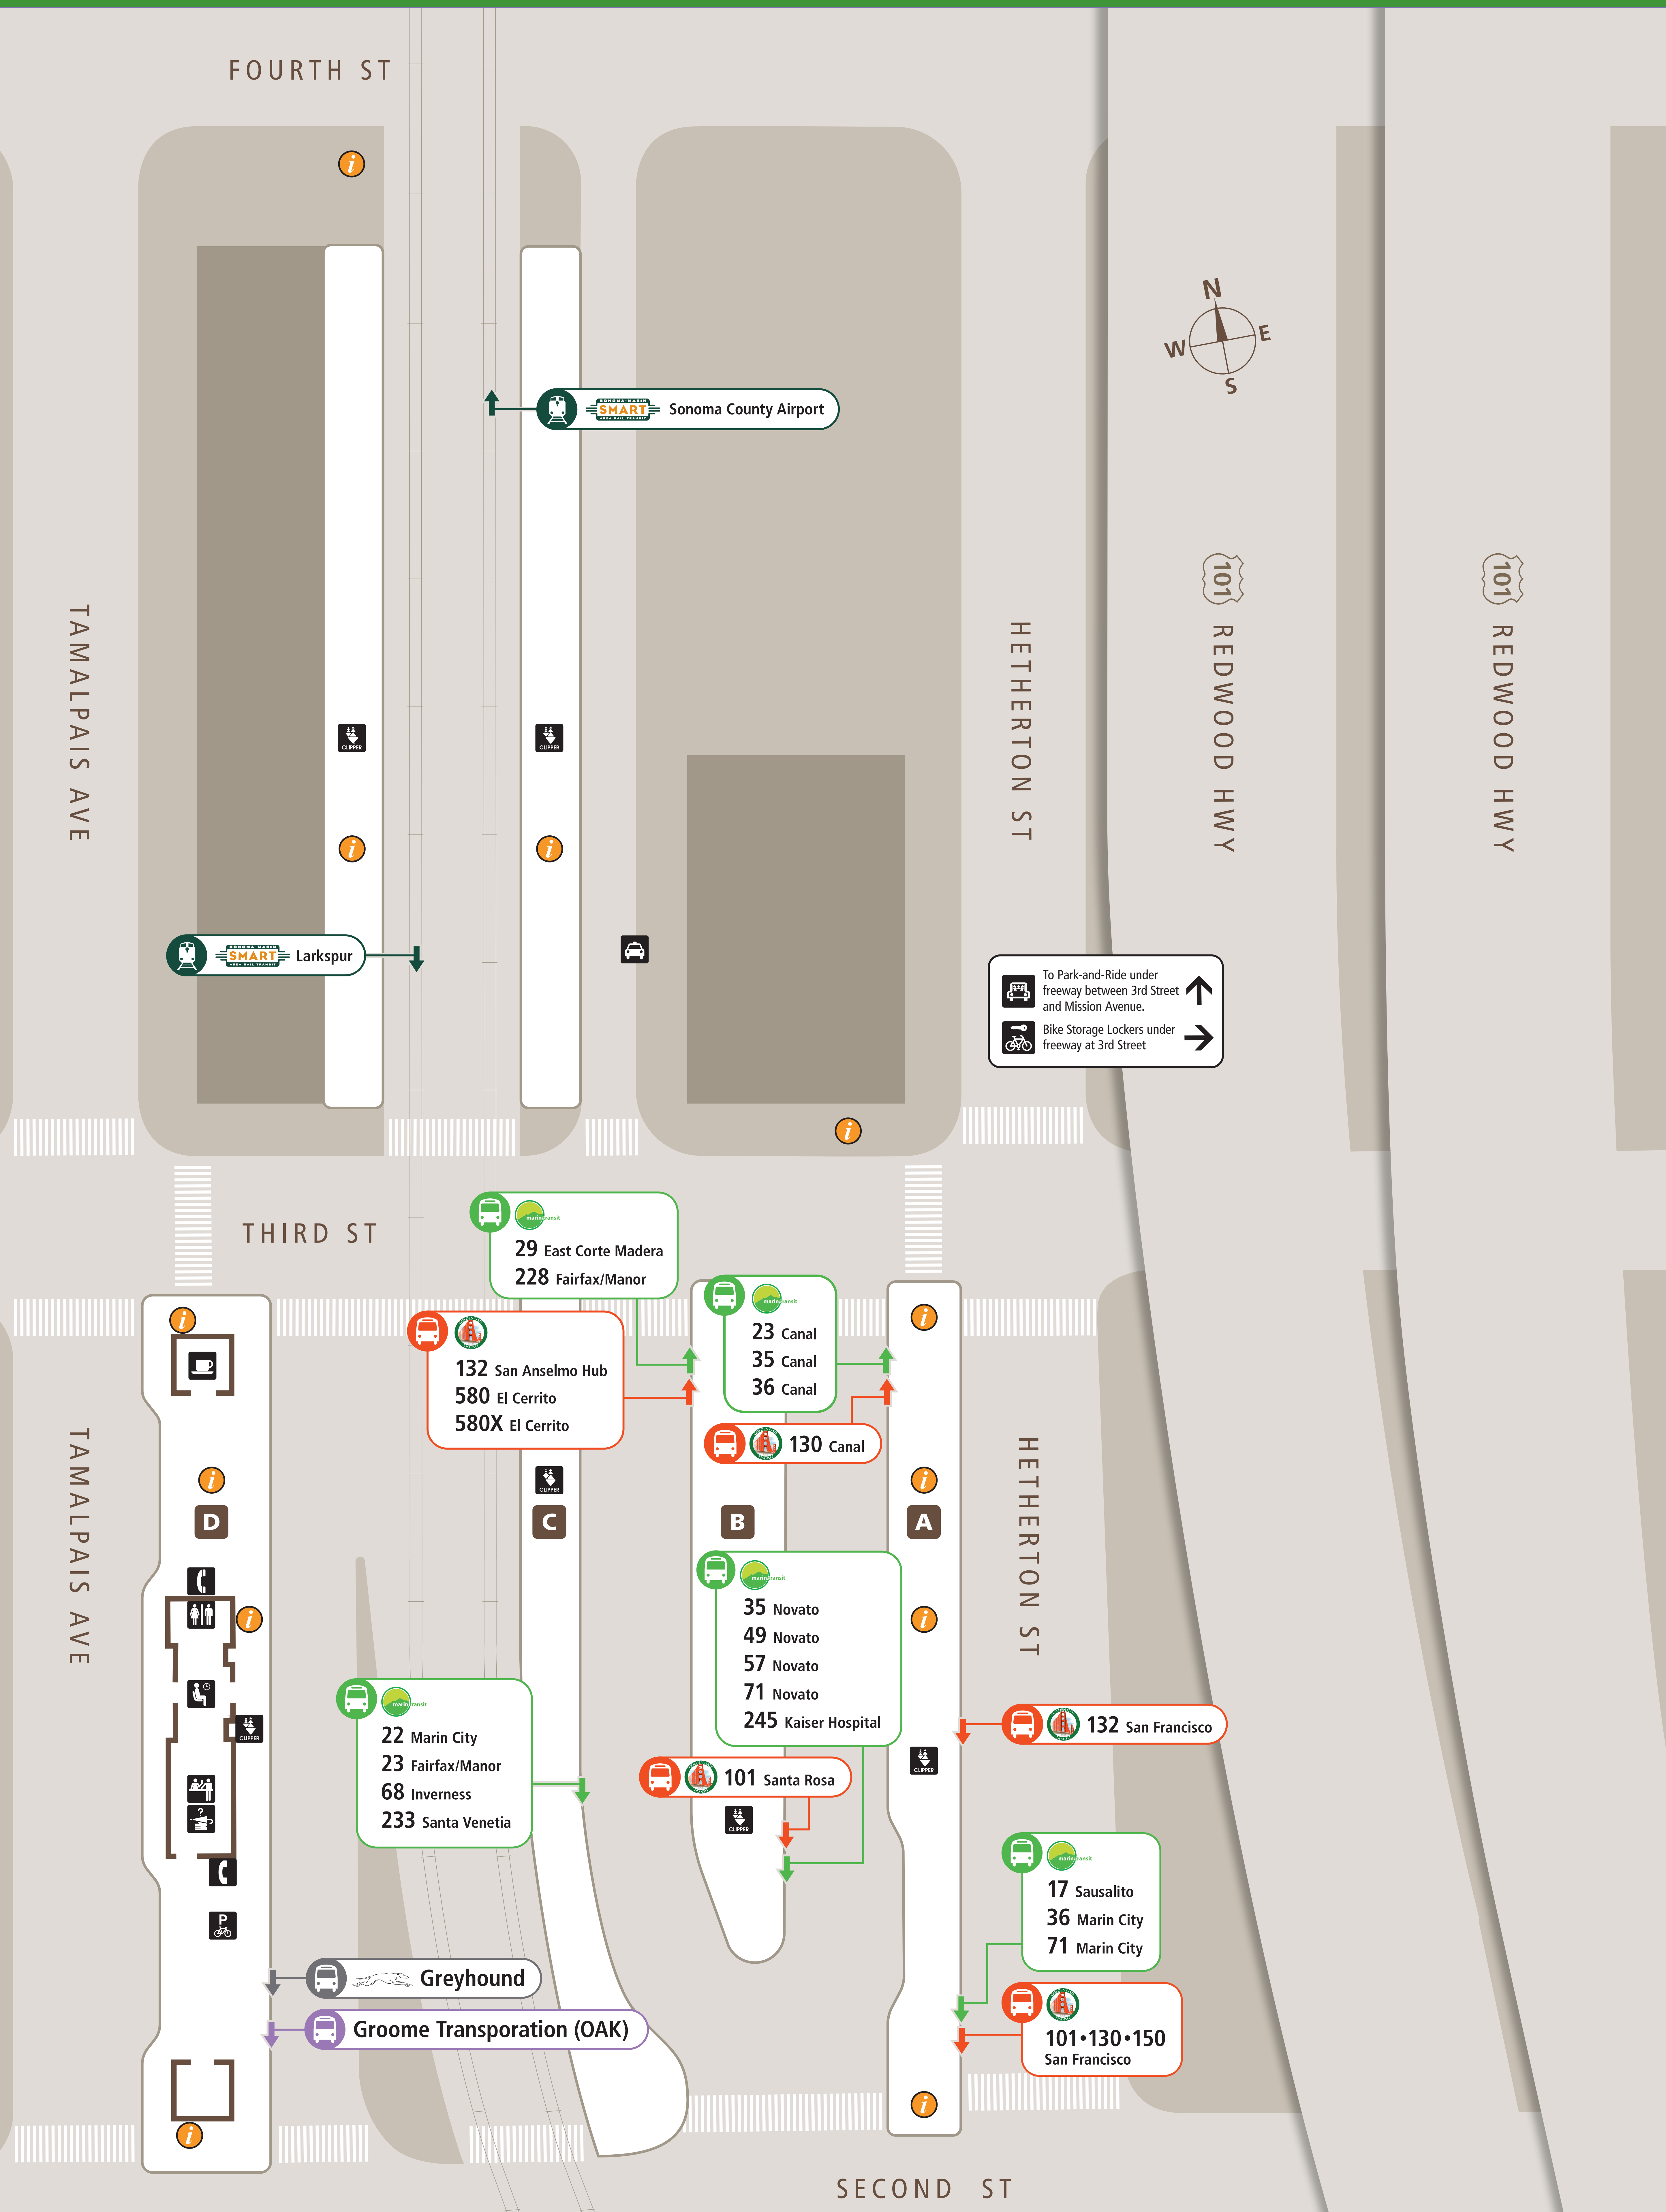

Station Map

Mapa de la estación

車站地圖

Transit Information

San Rafael Transit Center

San Rafael

Map Key

- You Are Here
  Usted está aquí
- Transit Information
  Información de tránsito
- Platform Identification
  Plataforma
- Bike Lockers
  Casillero para bicicletas
- Bike Parking
  Rejas para bicicletas
- Clipper card
- Coffee Shop
  Café
- Lost and Found
  Objetos perdidos
- Park-and-Ride
  Estacionese y súbbase
- Restrooms
  Baños
- Taxi
- Telephone
  Teléfono
- Transit Store
  Ticket Purchase
  Almacén de tránsito
  La Compra del Billete
- Waiting Room
  Sala de espera
- Security Booth
  Cabina de seguridad
- Groome Transportation
- Golden Gate Transit
- Greyhound
- Marin Transit
- Sonoma-Marin Area Rail Transit

Call 511 | 511.org