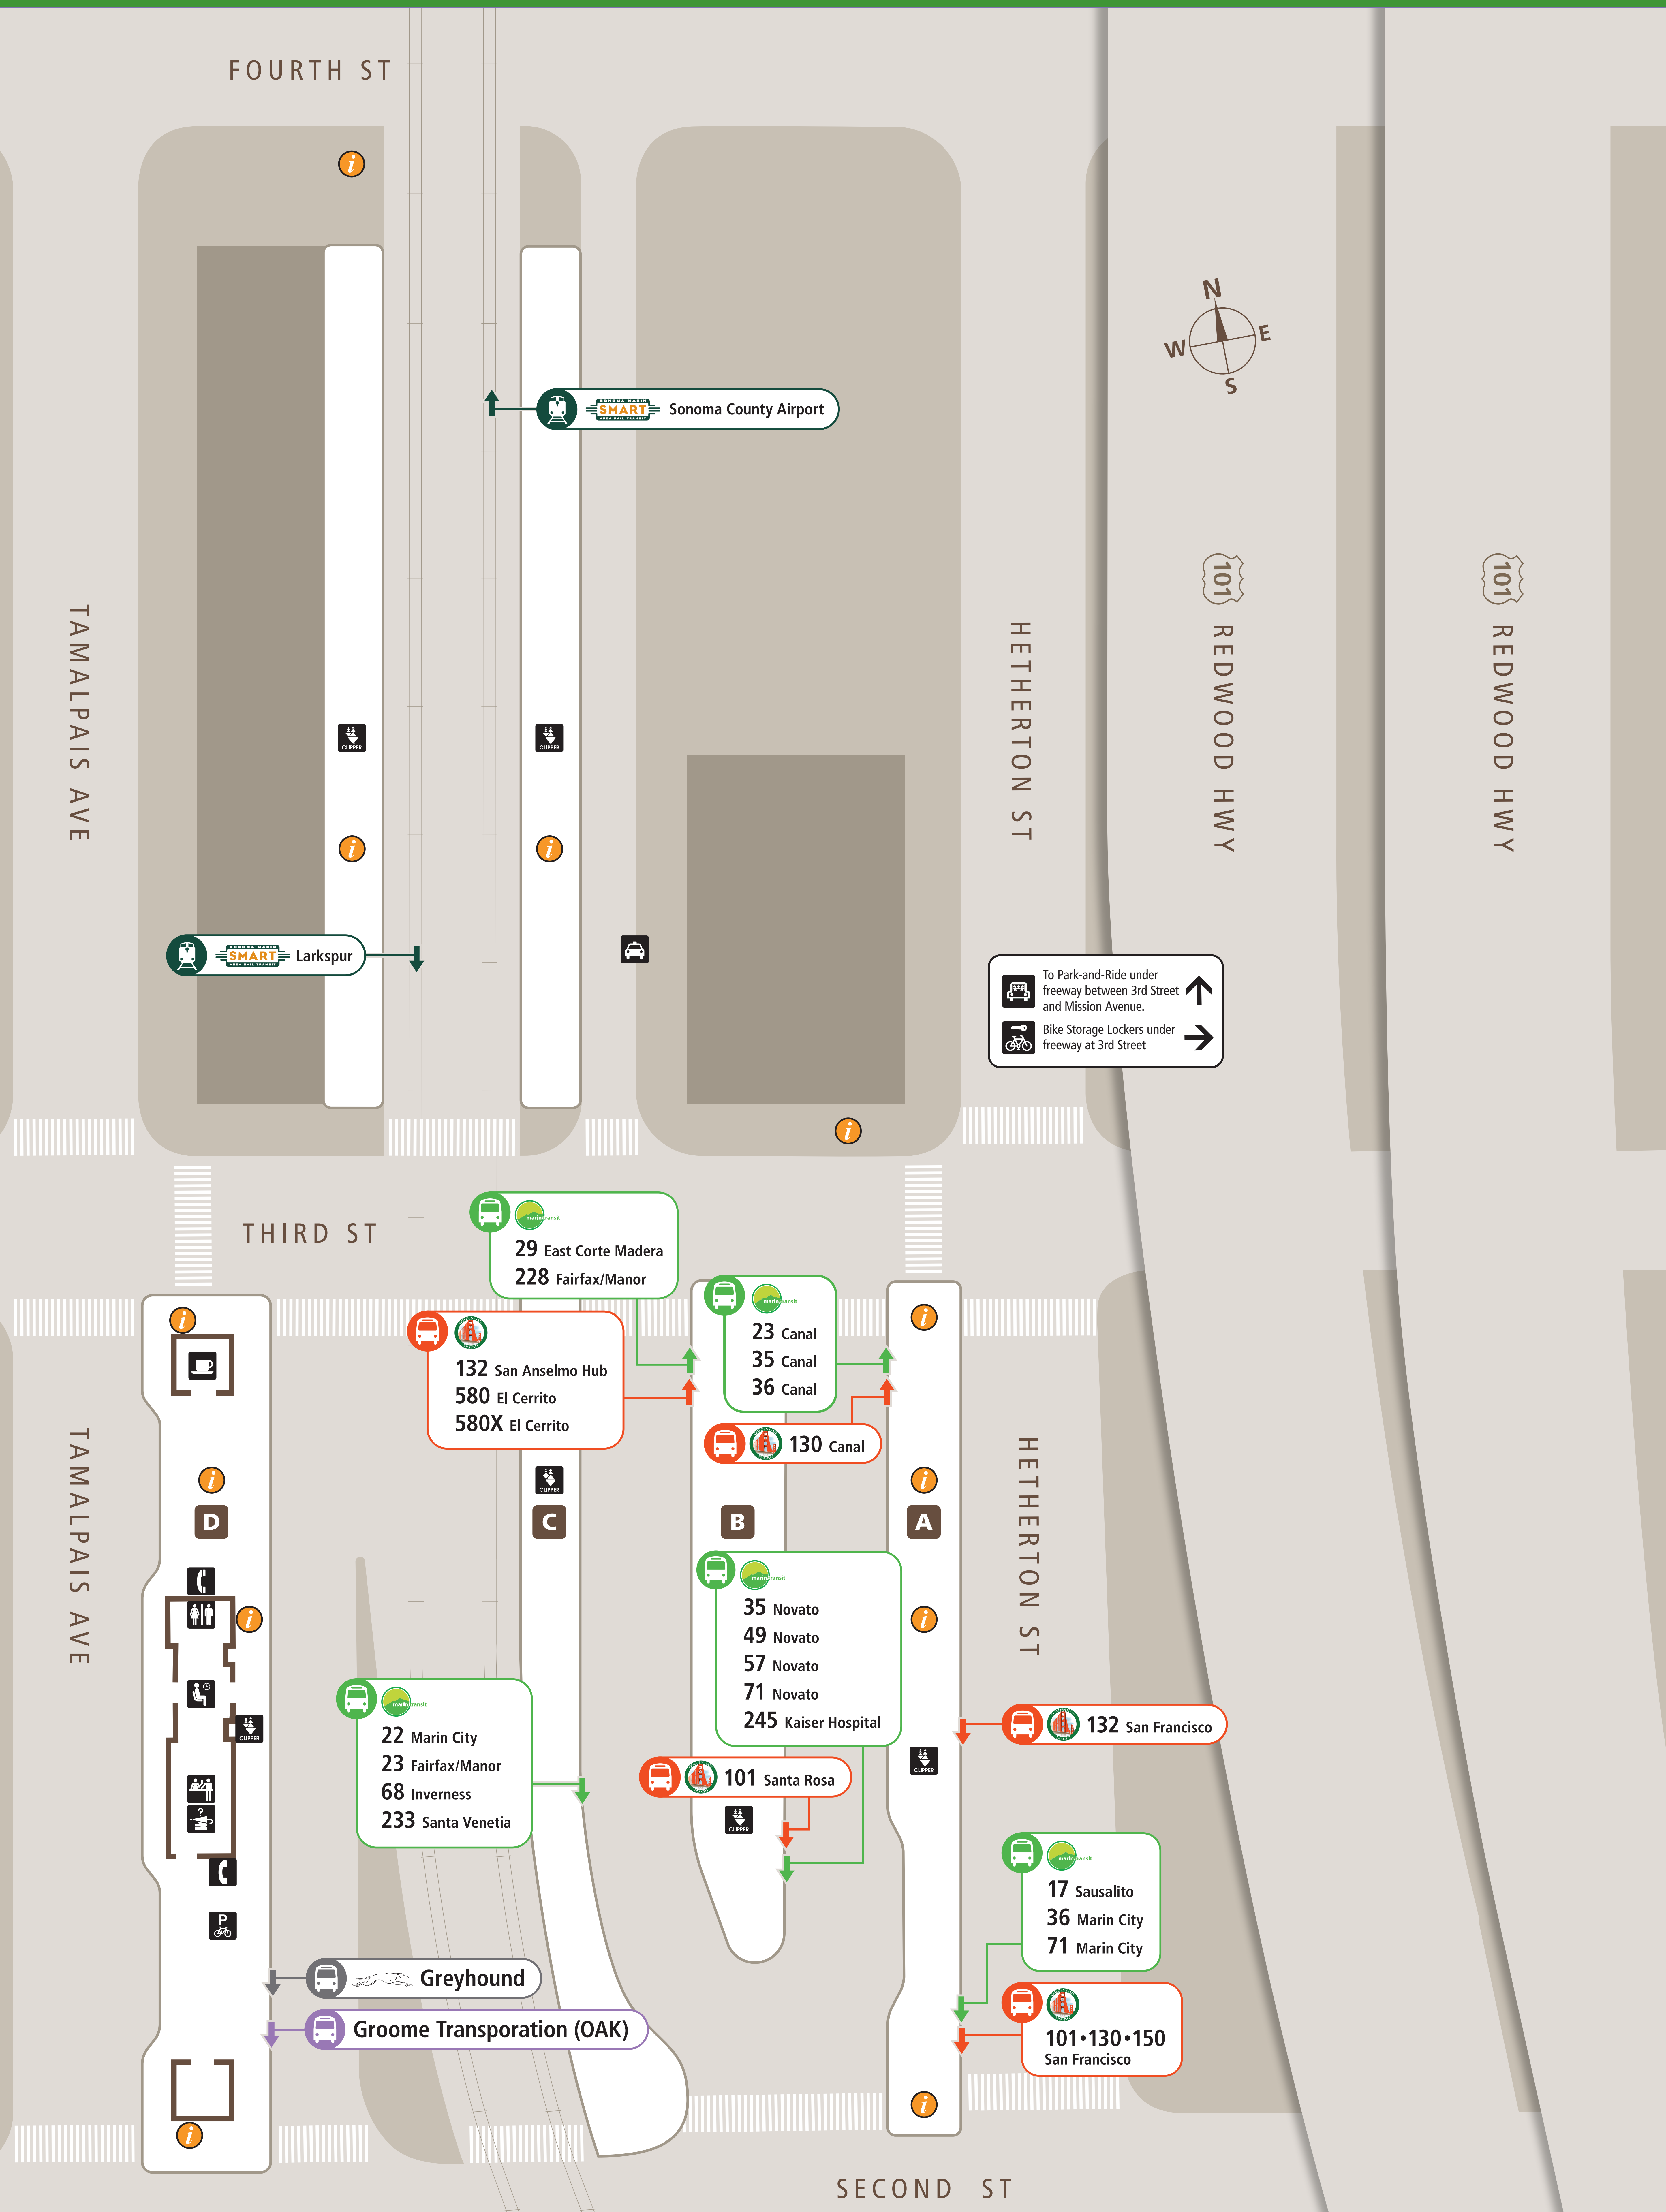

Station Map

Mapa de la estación

車站地圖

Transit Information

San Rafael Transit Center

San Rafael

Map Key

- You Are Here
Usted está aquí
- Transit Information
Información de tránsito
- Platform Identification
Plataforma
- Bike Lockers
Casillero para bicicletas
- Bike Parking
Rejas para bicicletas
- Clipper card
- Coffee Shop
Café
- Lost and Found
Objetos perdidos
- Park-and-Ride
Estacionese y súbbase
- Restrooms
Baños
- Taxi
- Telephone
Teléfono
- Transit Store
Ticket Purchase
Almacén de tránsito
La Compra del Billete
- Waiting Room
Sala de espera
- Security Booth
Cabina de seguridad
- Groome Transportation
- Golden Gate Transit
- Greyhound
- Marin Transit
- Sonoma-Marín Area Rail Transit

To Park-and-Ride under freeway between 3rd Street and Mission Avenue. →
 Bike Storage Lockers under freeway at 3rd Street →

Call 511 | 511.org

Sponsored by the Metropolitan Transportation Commission in cooperation with AC Transit. Contact us at signcomments@bayareametro.gov.