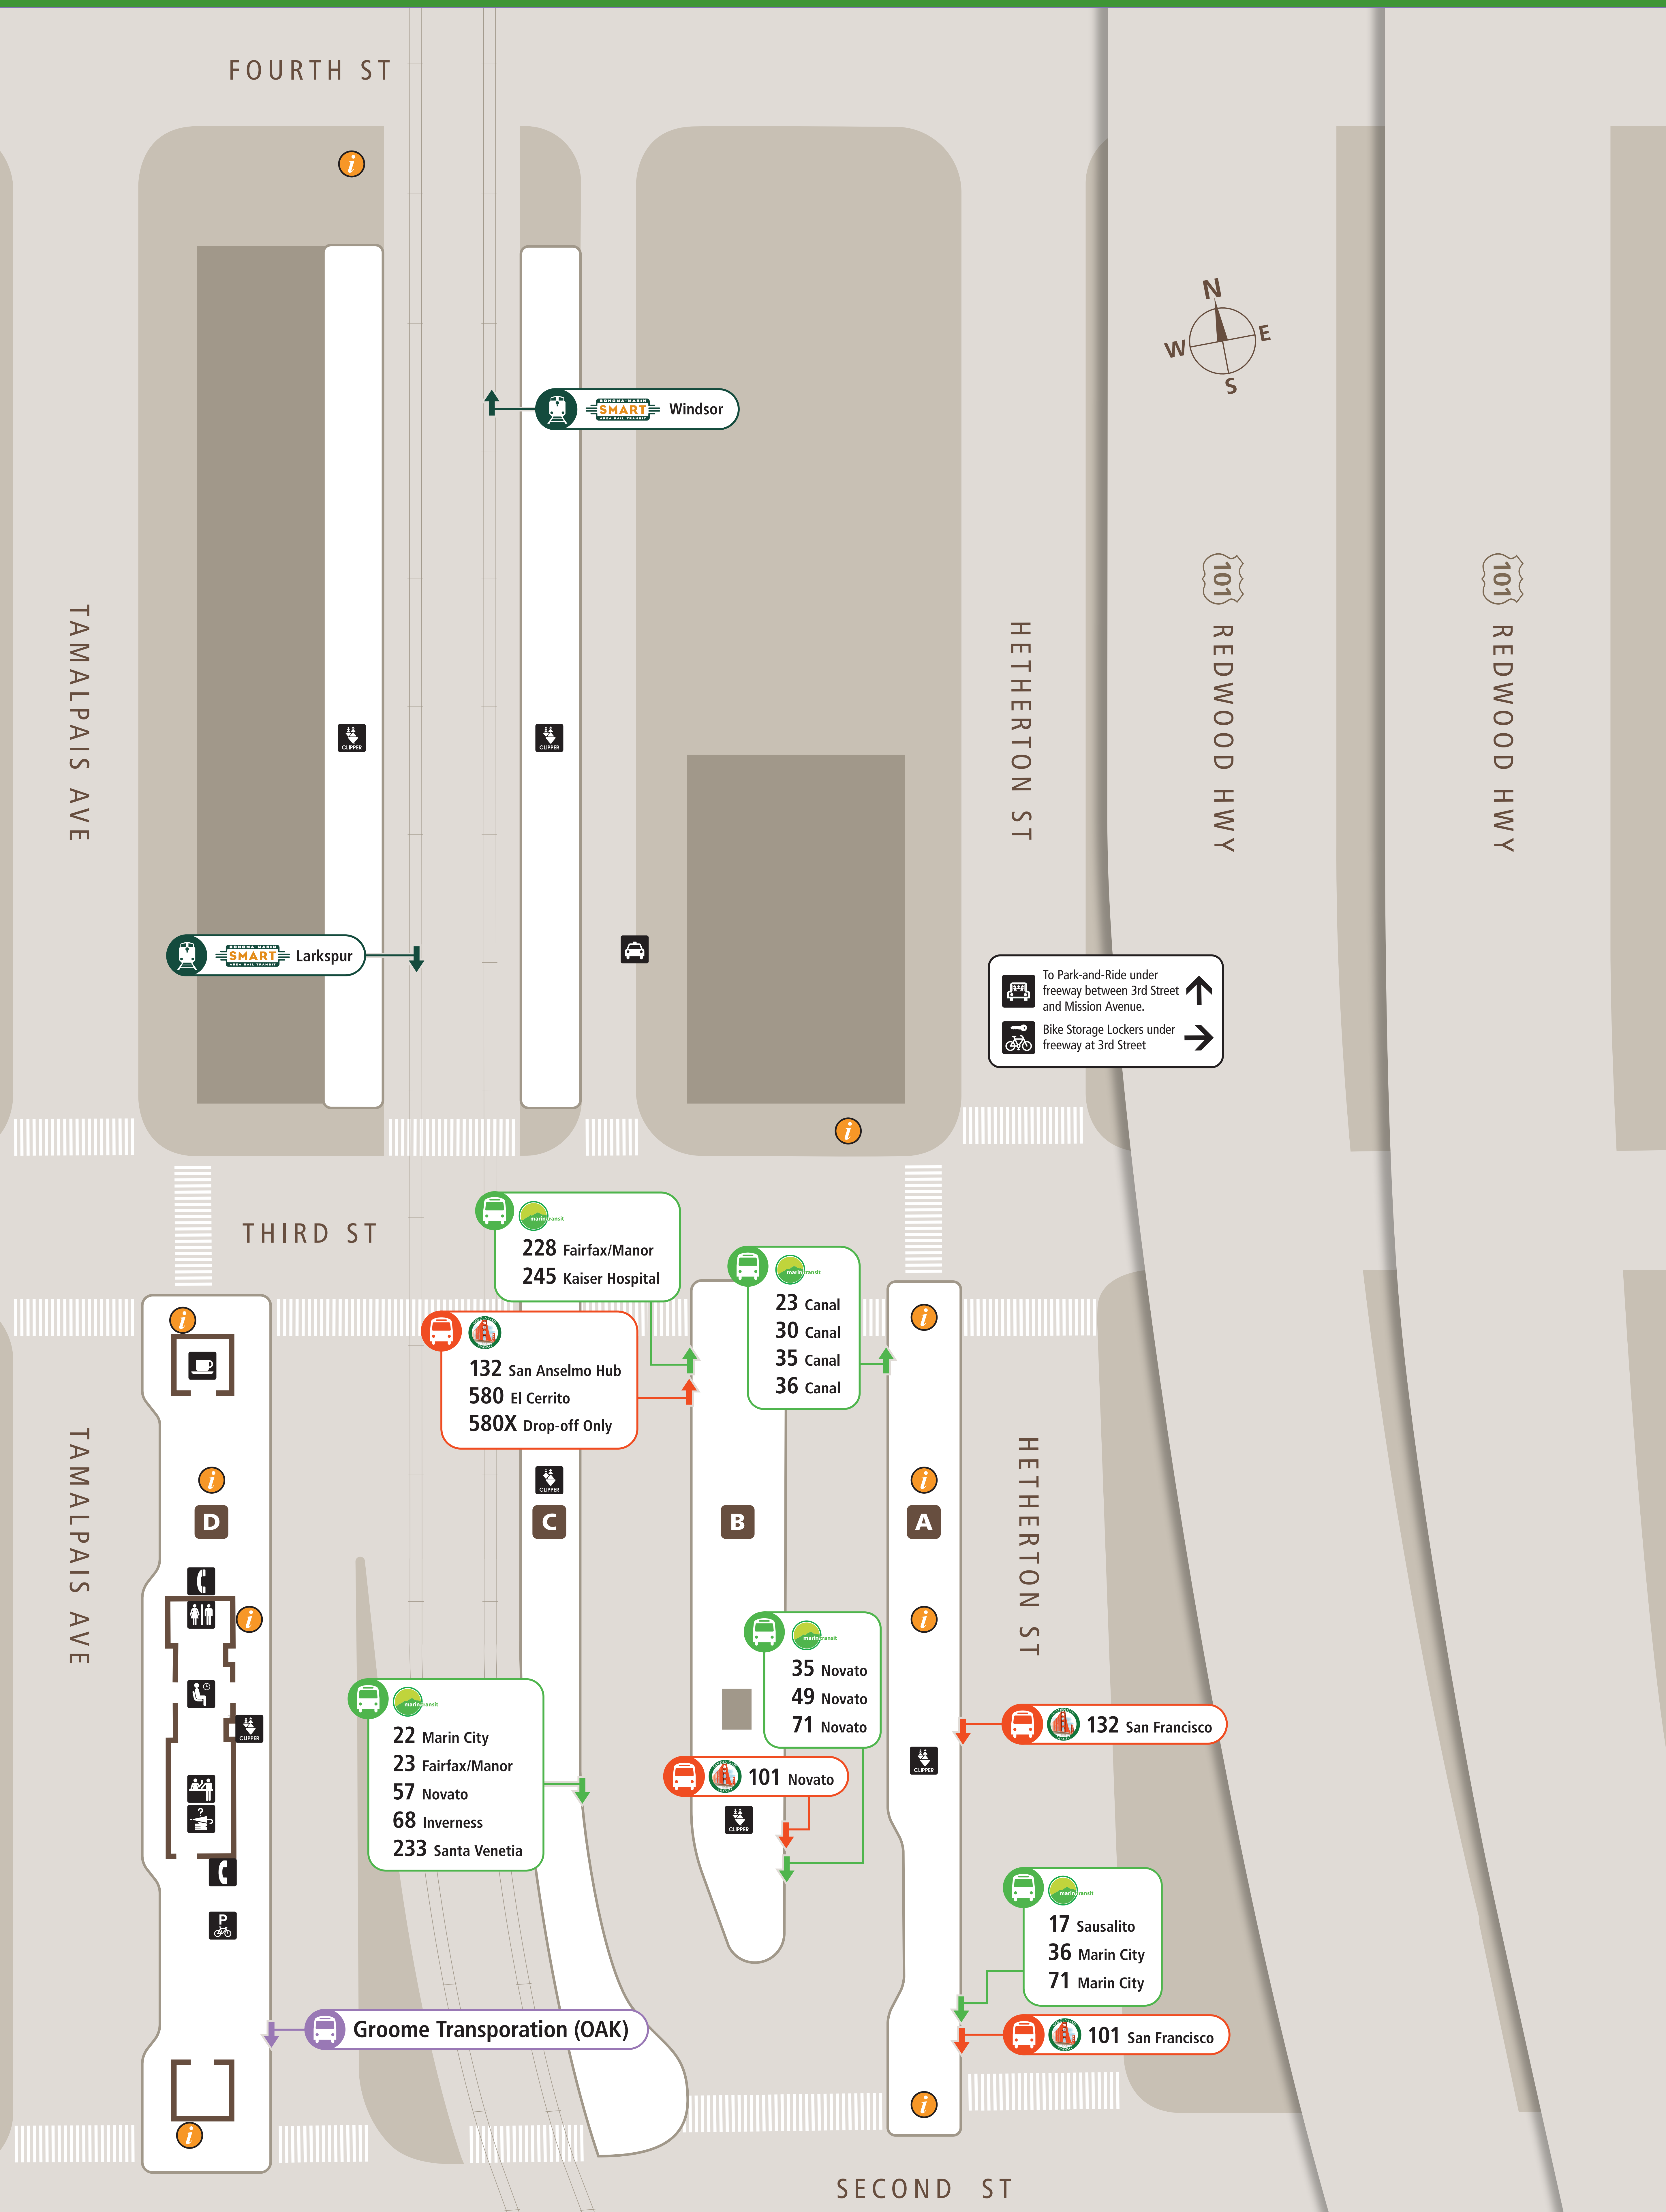

Station Map

Mapa de la estación

車站地圖

Transit Information

San Rafael Transit Center

San Rafael

Map Key

- You Are Here
  Usted está aquí
- Transit Information
  Información de tránsito
- Platform Identification
  Plataforma
- Bike Lockers
  Casillero para bicicletas
- Bike Parking
  Rejas para bicicletas
- Clipper card
- Coffee Shop
  Café
- Lost and Found
  Objetos perdidos
- Park-and-Ride
  Estacionese y sùbase
- Restrooms
  Baños
- Taxi
- Telephone
  Teléfono
- Transit Store
  Ticket Purchase
  Almacén de tránsito
  La Compra del Billete
- Waiting Room
  Sala de espera
- Security Booth
  Cabina de seguridad
- Groome Transportation
- Golden Gate Transit
- Marin Transit
- Sonoma-Marin Area Rail Transit

To Park-and-Ride under freeway between 3rd Street and Mission Avenue.
Bike Storage Lockers under freeway at 3rd Street

Call 511 | 511.org