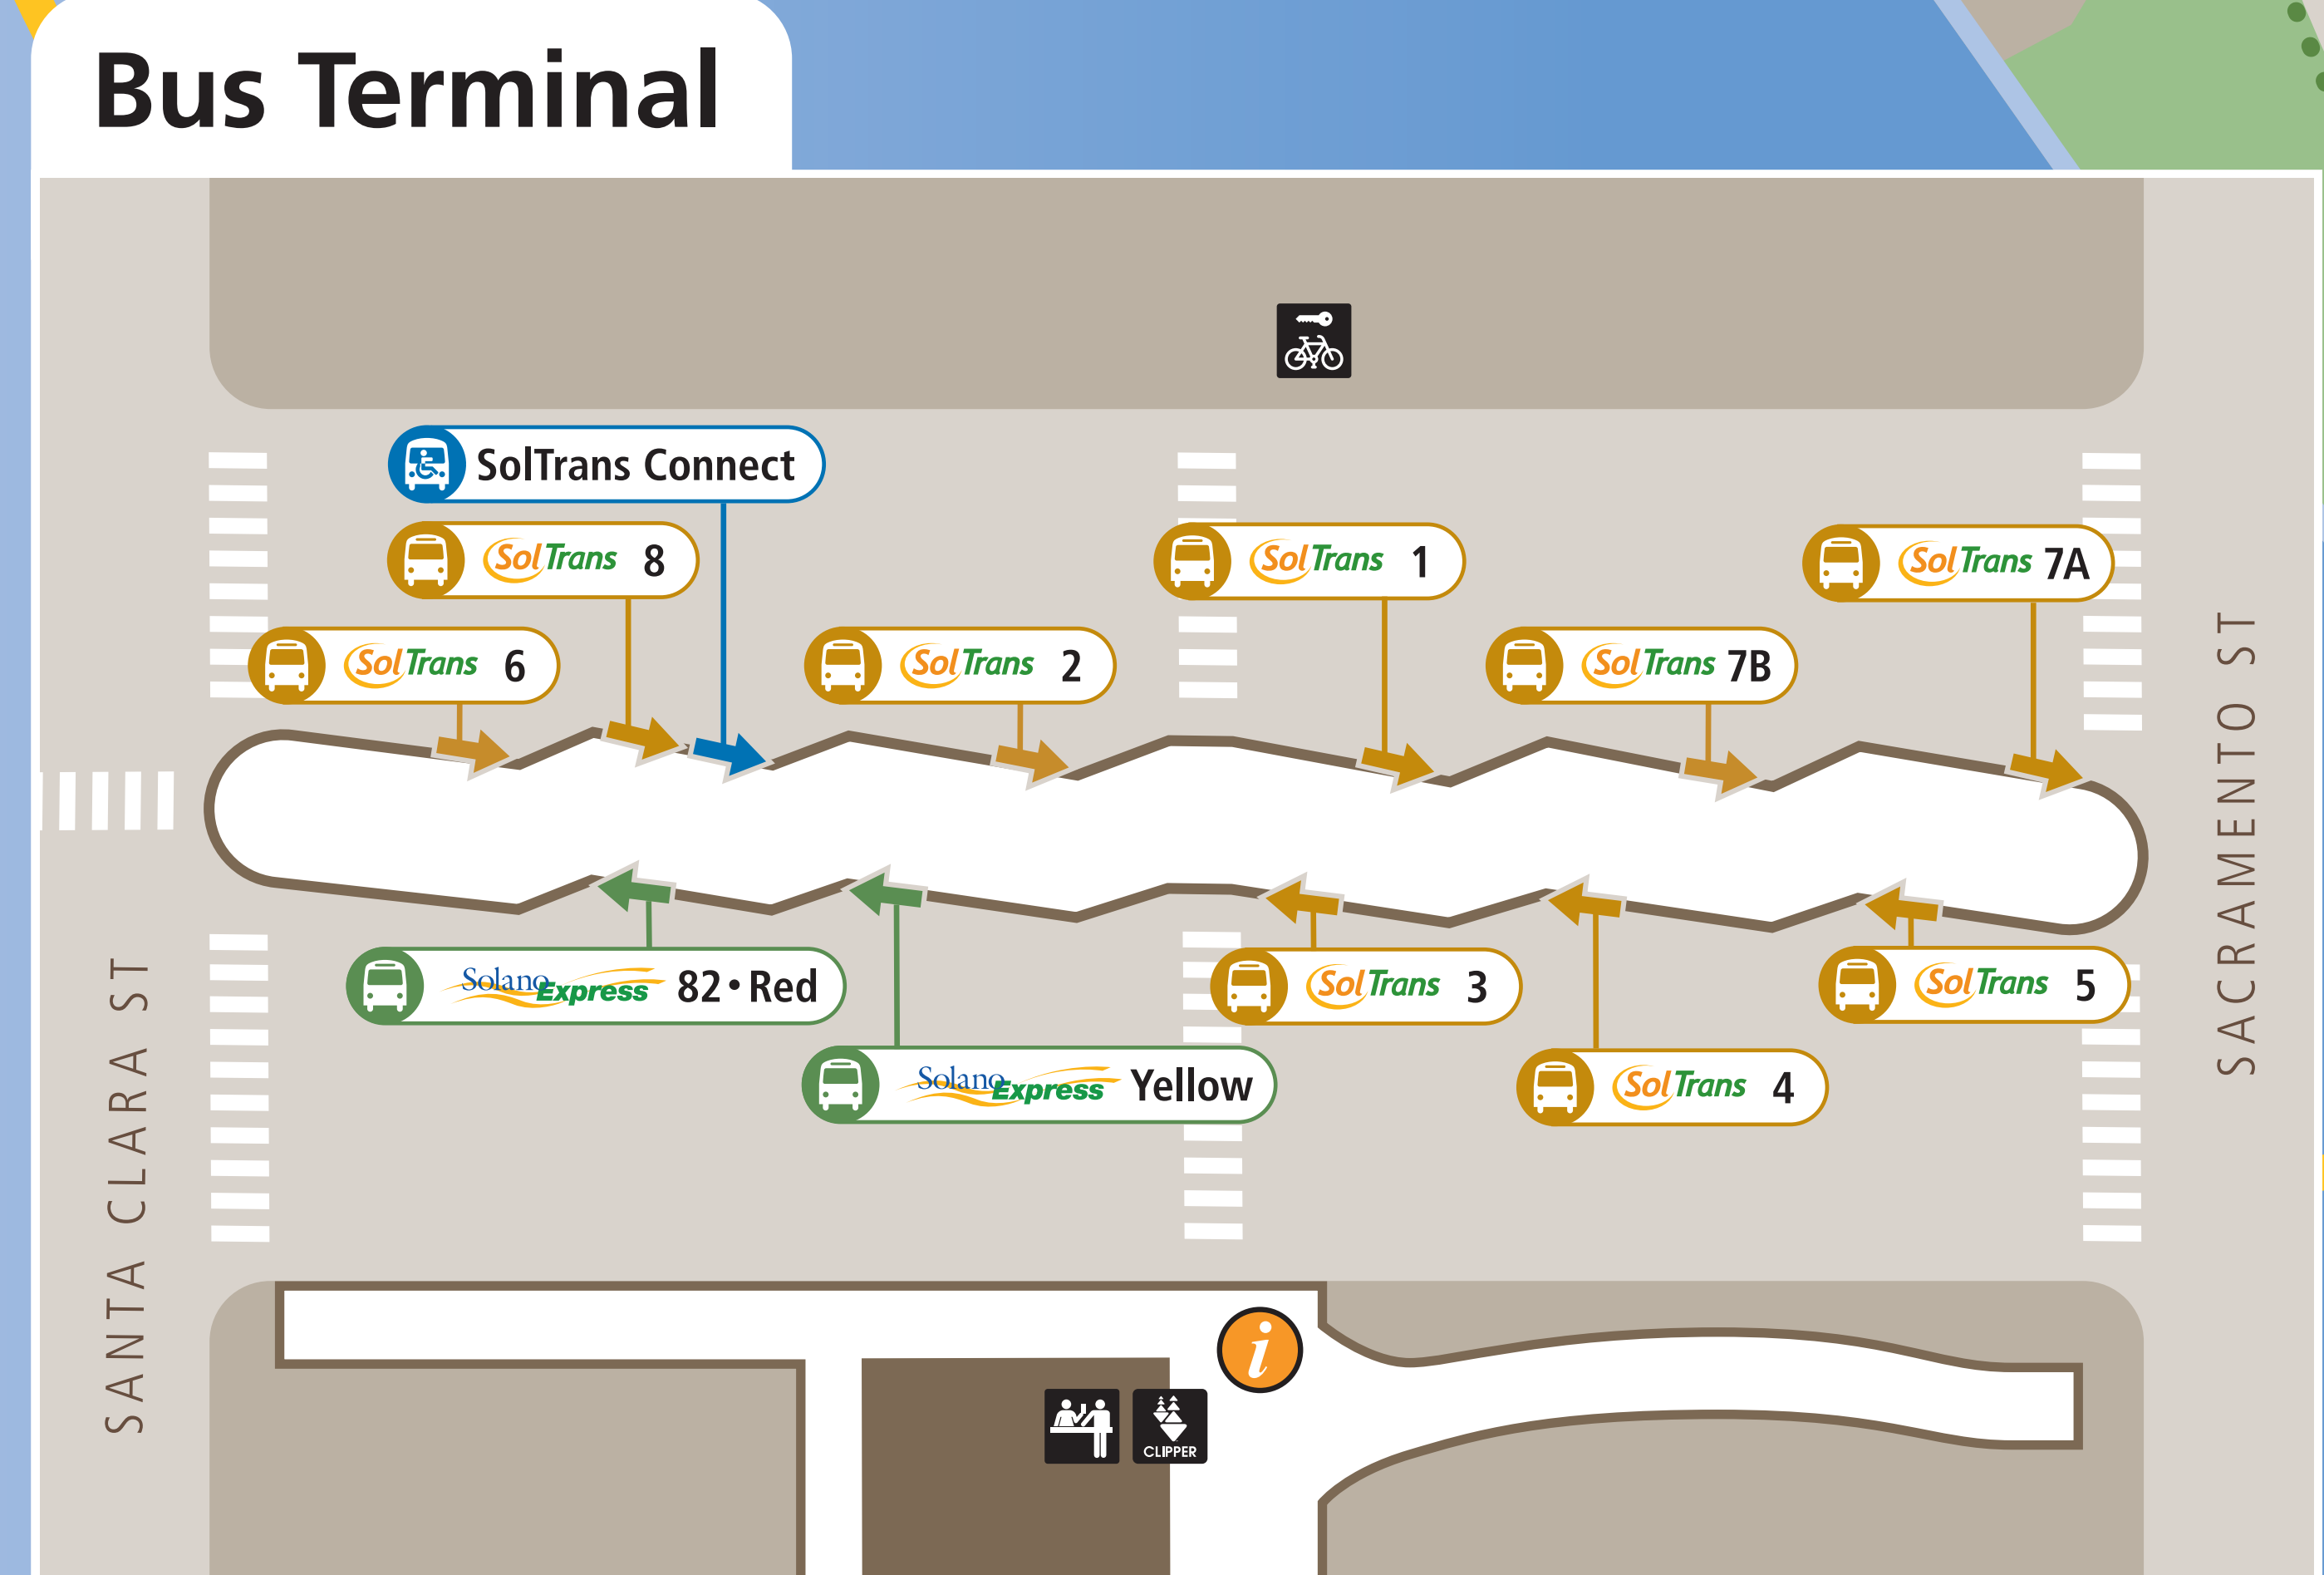

Transit Stops

Paradas del tránsito

公車站地圖

Transit Information

Vallejo Transit Center

Vallejo

Map Key

- You Are Here
- Transit Information
- 5-Minute Walk Radius (1/4 mile)
- Bicycle Route
- Parking
- Ticket Agent
- Clipper Retail Location
- Restroom
- Stairs
- SF Bay Ferry
- SolTrans
- SolanoExpress
- VINE Transit

Transit Lines

SolTrans SolTrans	
Local Service	
1	North West Vallejo
2	North East Vallejo
3	Glen Cove / South Vallejo
4	Tuplumne Street / Sereno Transit Center
5	Fairgrounds
6	Tennessee St
7A	Springs Rd / Gateway Plaza (Clockwise)
7B	Springs Rd / Gateway Plaza (Counterclockwise)
8	Benicia Rd
SolanoExpress SolanoExpress	
Regional Route	
82	El Cerrito del Norte BART / SF Ferry Building
82	Sereno Transit Center
Red	El Cerrito del Norte BART
Red	Sereno Transit Center / Fairfield / Suisun
Yellow	Benicia / Walnut Creek
Vine	
Regional Route	
11	Napa
11X	Napa
SF Bay Ferry	
Ferry	
	San Francisco Ferry Building
	Mare Island

Call 511 | 511.org