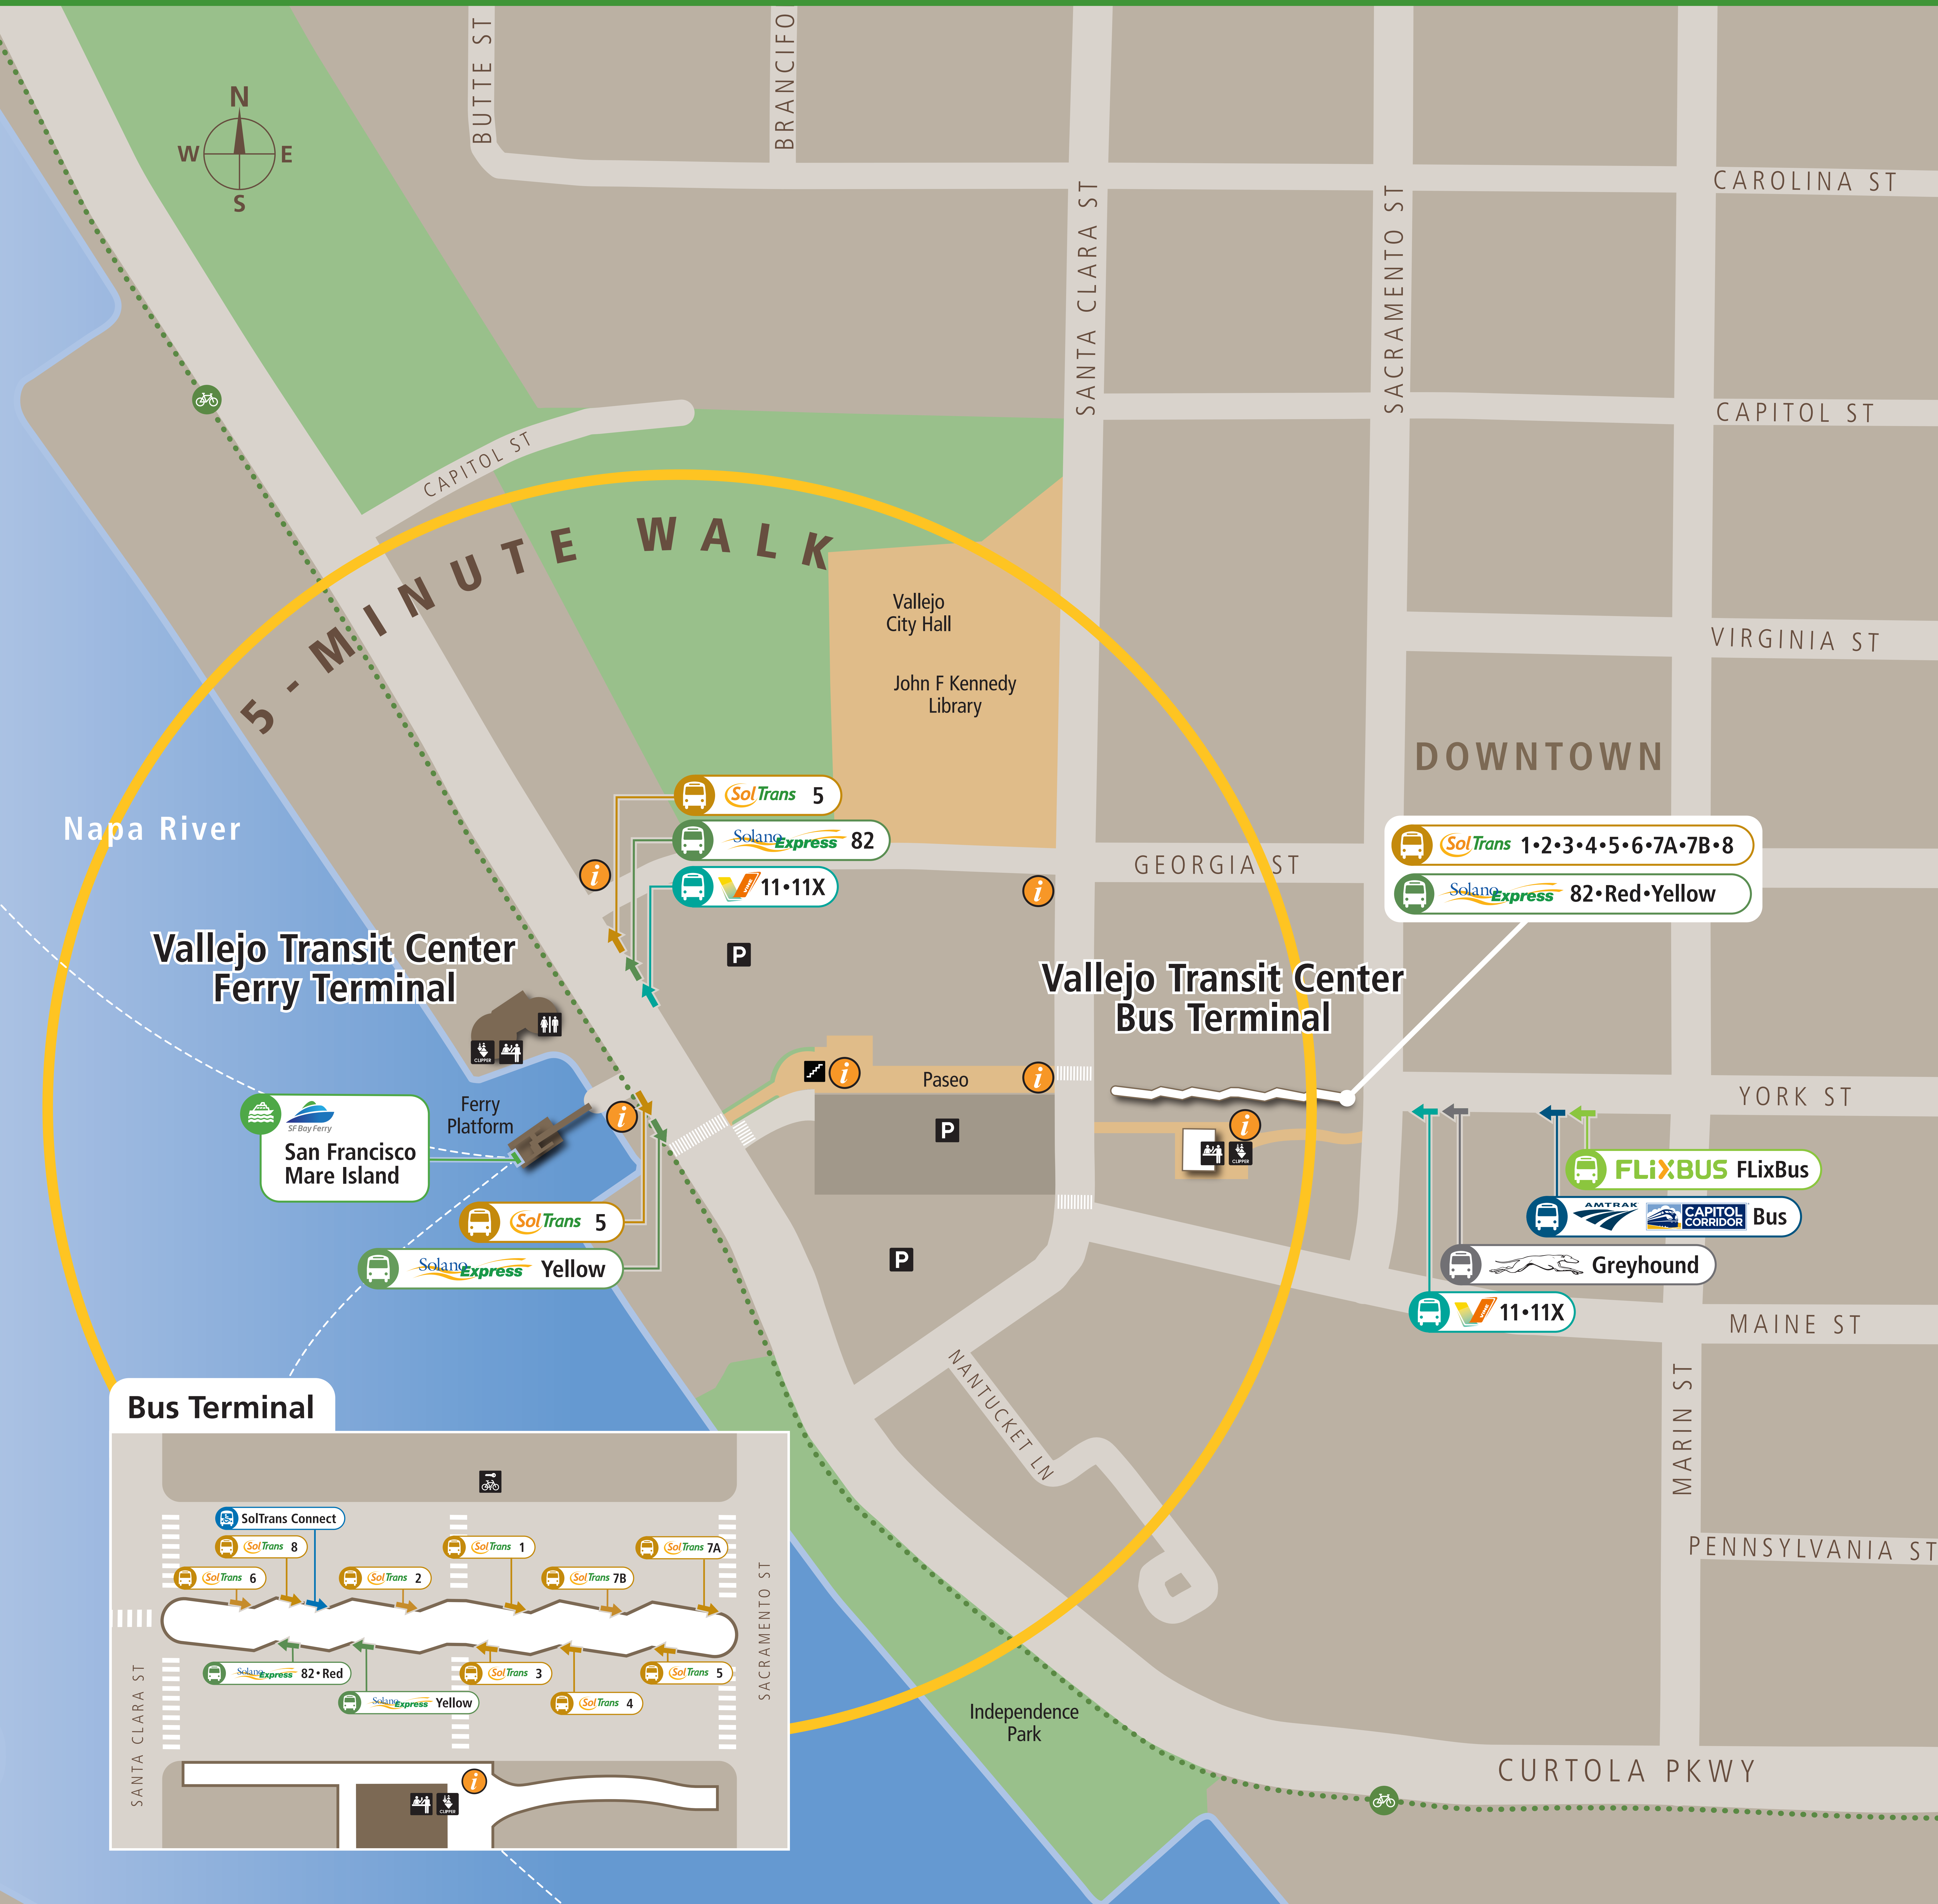

Transit Stops

Paradas del tránsito

公車站地圖

Transit Information

Vallejo Transit Center

Vallejo

Map Key

- You Are Here
- Transit Information
- 5-Minute Walk Radius (1/4 mile)
- Bicycle Route
- Parking
- Ticket Agent
- Clipper Retail Location
- Restroom
- Stairs
- SF Bay Ferry
- SolTrans
- SolanoExpress
- VINE Transit

Transit Lines

- **SolTrans SolTrans**
- **Local Service**
- 1 North West Vallejo
- 2 North East Vallejo
- 3 Glen Cove / South Vallejo
- 4 Tuplumne Street / Sereno Transit Center
- 5 Fairgrounds
- 6 Tennessee St
- 7A Springs Rd / Gateway Plaza (Clockwise)
- 7B Springs Rd / Gateway Plaza (Counterclockwise)
- 8 Benicia Rd
- **SolanoExpress SolanoExpress**
- **Regional Route**
- 82 El Centro del Norte BART / SF Ferry Building
- 82Z Sereno Transit Center
- Red El Cerro del Norte BART
- Red Sereno Transit Center / Fairfield / Suisun
- Yellow Benicia / Walnut Creek
- **Vine**
- **Regional Route**
- 11 Napa
- 11X Napa
- **SF Bay Ferry**
- **Ferry**
- San Francisco Ferry Building
- Mare Island

Call 511 | 511.org