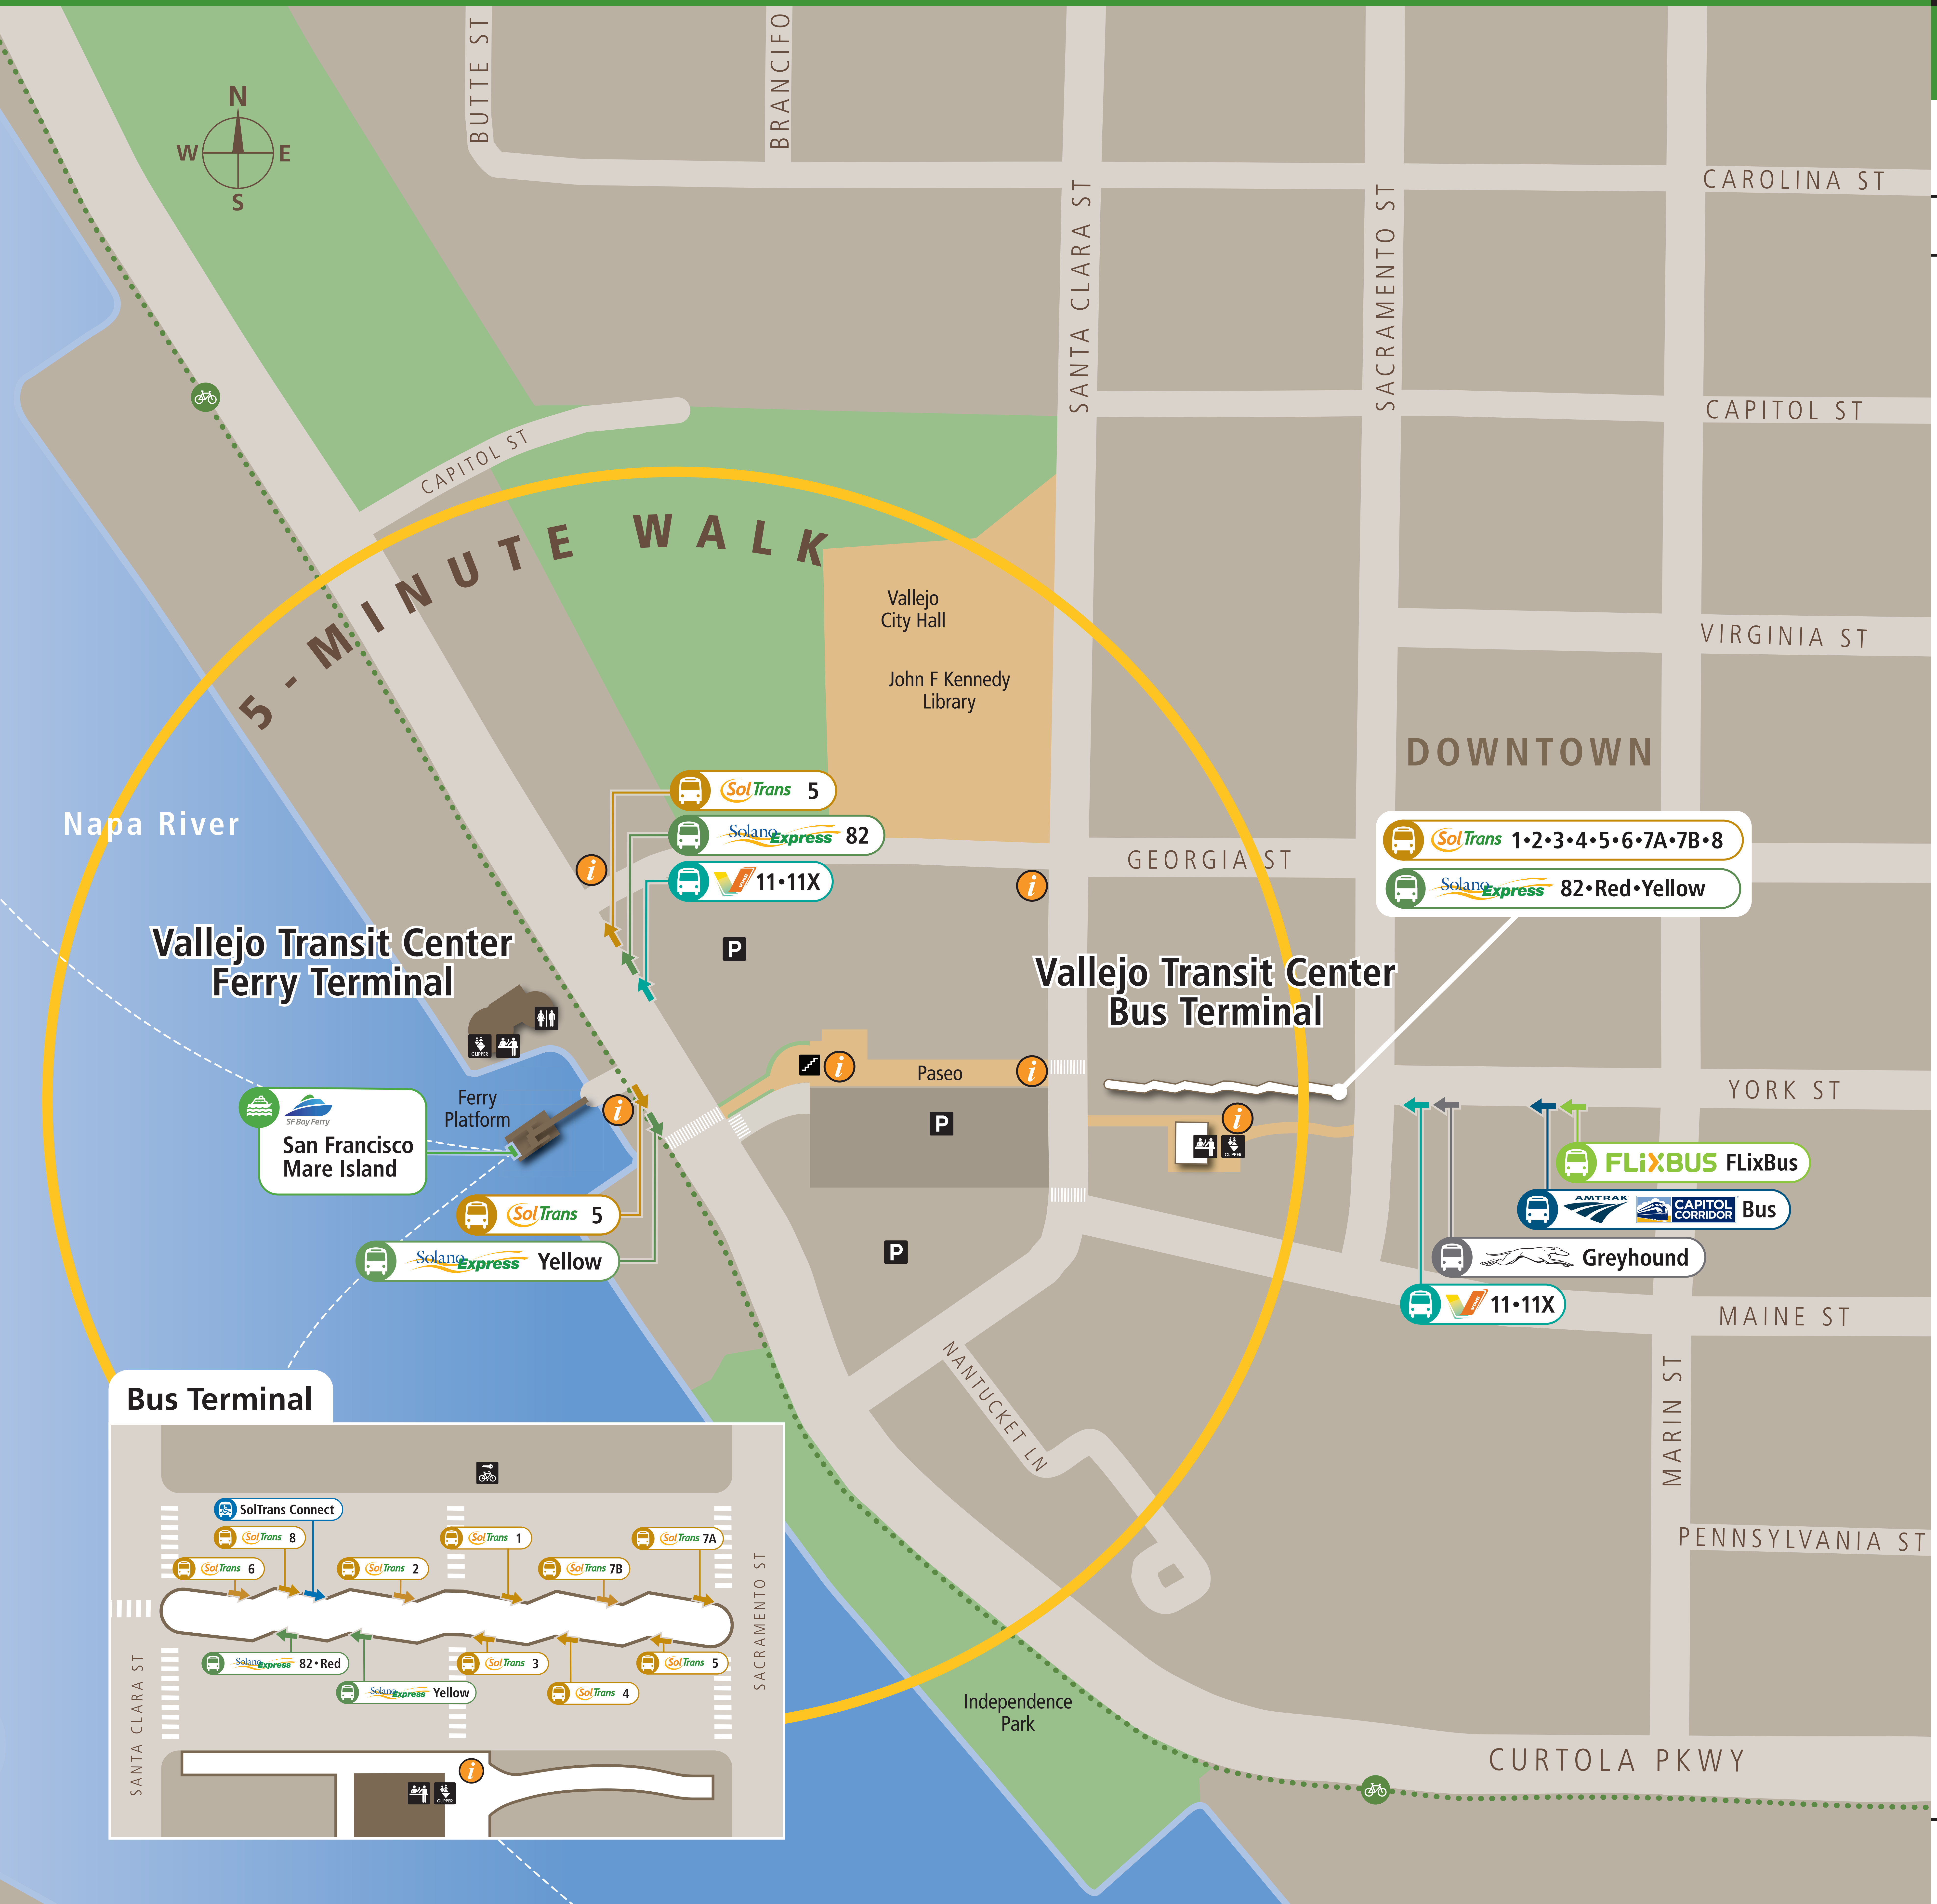

Transit Stops

Paradas del tránsito

公車站地圖

Transit Information

Vallejo Transit Center

Vallejo

Map Key

- You Are Here
- Transit Information
- 5-Minute Walk Radius (1/4 mile)
- Bicycle Route
- Parking
- Ticket Agent
- Clipper Retail Location
- Restroom
- Stairs
- SF Bay Ferry
- SolTrans
- SolanoExpress
- VINE Transit

Transit Lines

SolTrans SolTrans	
Local Service	
1	North West Vallejo
2	North East Vallejo
3	Glen Cove / South Vallejo
4	Tuplumne Street / Sereno Transit Center
5	Fairgrounds
6	Tennessee St
7A	Springs Rd / Gateway Plaza (Clockwise)
7B	Springs Rd / Gateway Plaza (Counterclockwise)
8	Benicia Rd
SolanoExpress SolanoExpress	
Regional Route	
82	El Cerrito del Norte BART / SF Ferry Building
82	Sereno Transit Center
Red	El Cerrito del Norte BART
Red	Sereno Transit Center / Fairfield / Suisun
Yellow	Benicia / Walnut Creek
Vine	
Regional Route	
11	Napa
11X	Napa
SF Bay Ferry	
Ferry	
	San Francisco Ferry Building
	Mare Island

Call 511 | 511.org