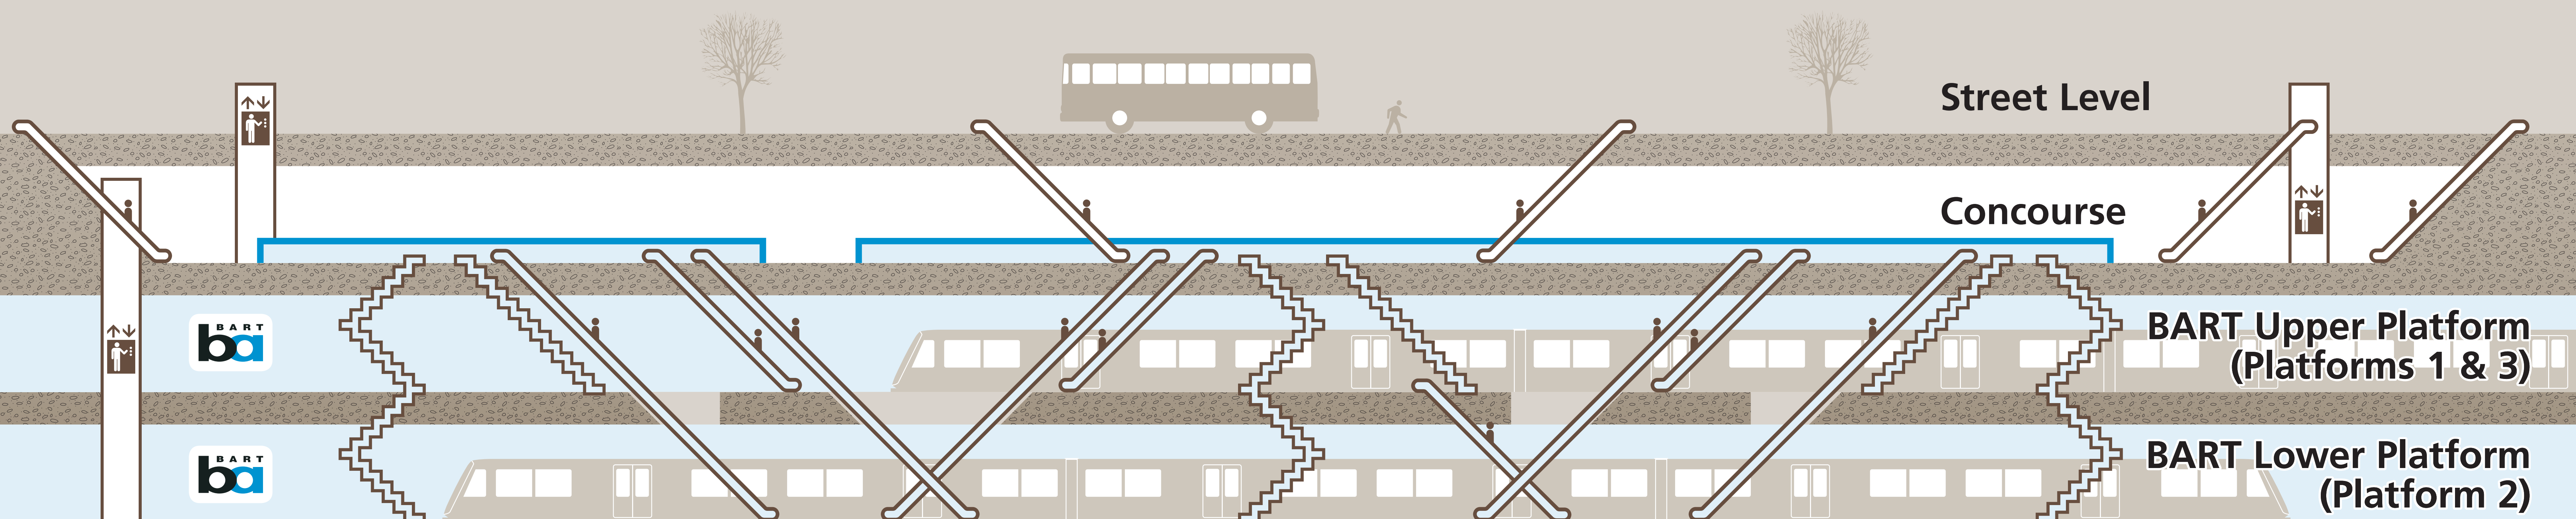

Transit Information

12th Street/ Oakland City Center Station

Oakland

Map Key

- You Are Here
- Transit Information
- Exit
- **A1** to Broadway & 1st St / Convention Center
- **A2** to Broadway & 2nd St
- **A3** to Oakland City Center
- **A4** to Ogawa Plaza / City Hall
- **B1** to Broadway & 1st St / Chinatown
- **B2** to Broadway & 2nd St
- **B3** to Broadway & 4th St
- **B4** to 4th & Franklin St
- BART Tickets
- BART Train
- Elevator
- Escalator
- Lost and Found
- Stairs
- Station Agent Booth
- Ticket Exchange
- Wheelchair Accessible

Call 511 | 511.org