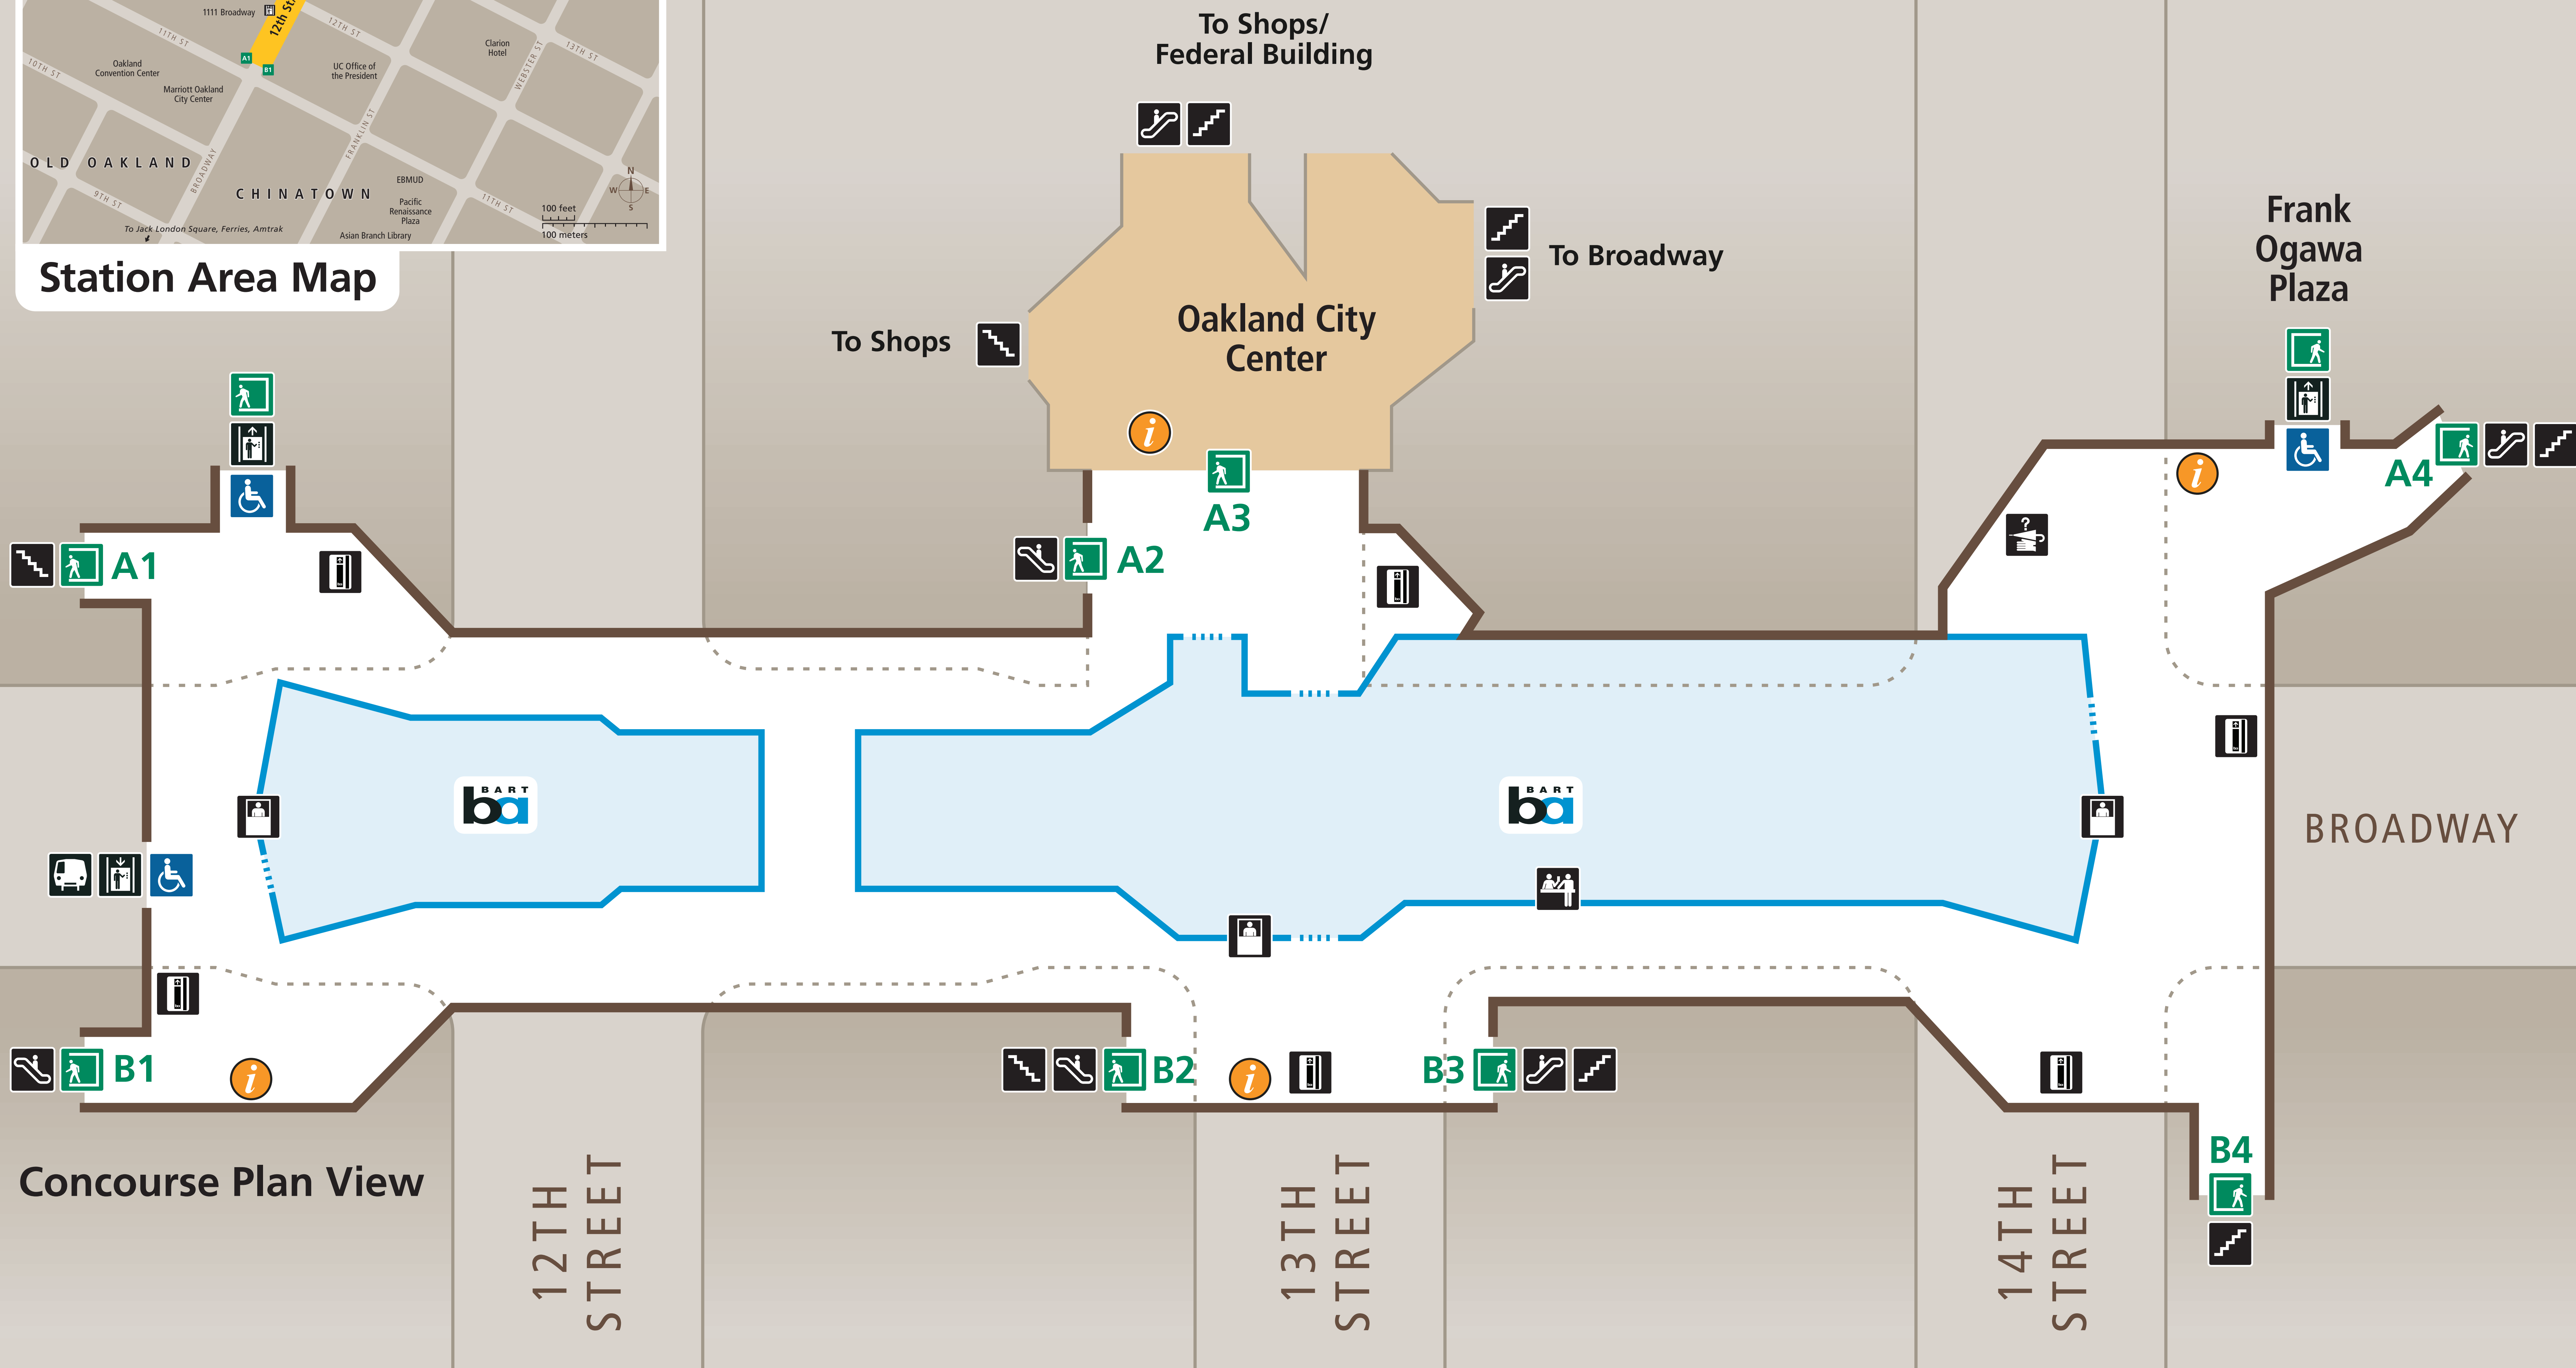

Concourse Plan View