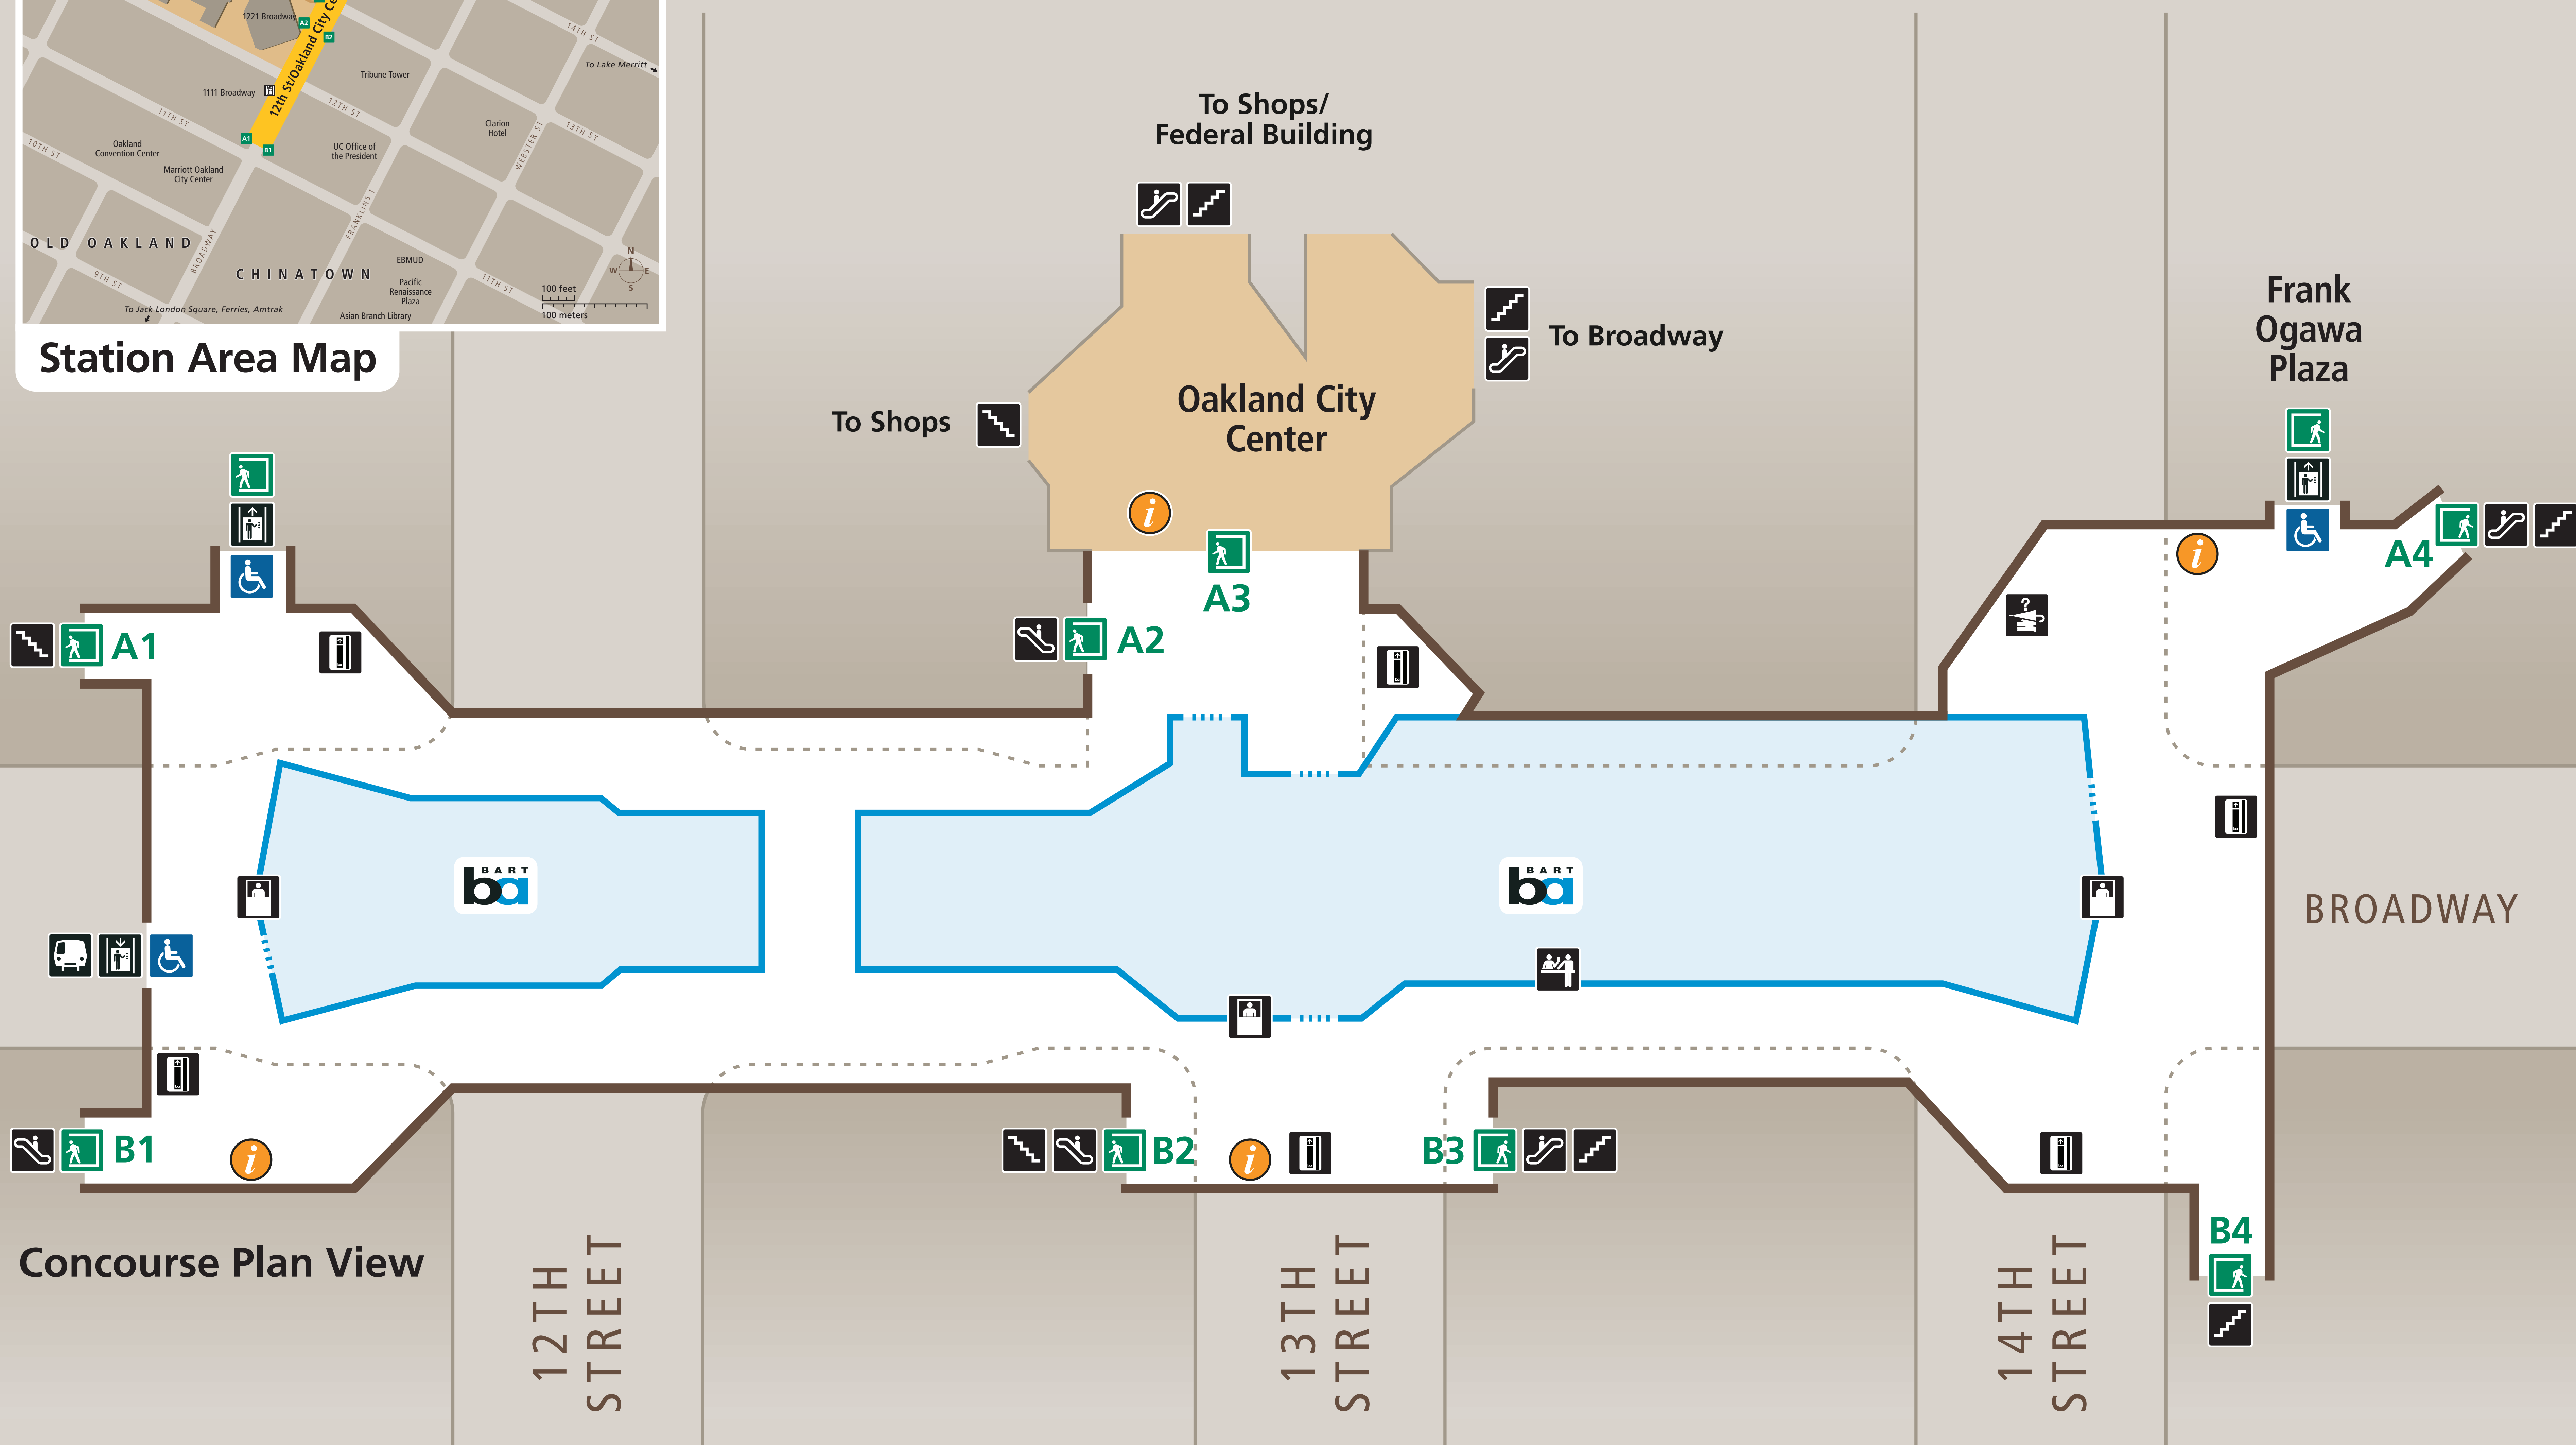

Transit Information

12th Street/ Oakland City Center Station

Oakland

Map Key

- You Are Here
- Transit Information
- Exit
- **A1** to Broadway & 1st St / Convention Center
- **A2** to Broadway & 2nd St
- **A3** to Oakland City Center
- **A4** to Ogawa Plaza / City Hall
- **B1** to Broadway & 1st St / Chinatown
- **B2** to Broadway & 2nd St
- **B3** to Broadway & 4th St
- **B4** to 4th & Franklin St
- BART Tickets
- BART Train
- Elevator
- Escalator
- Lost and Found
- Stairs
- Station Agent Booth
- Ticket Exchange
- Wheelchair Accessible

Call 511 | 511.org