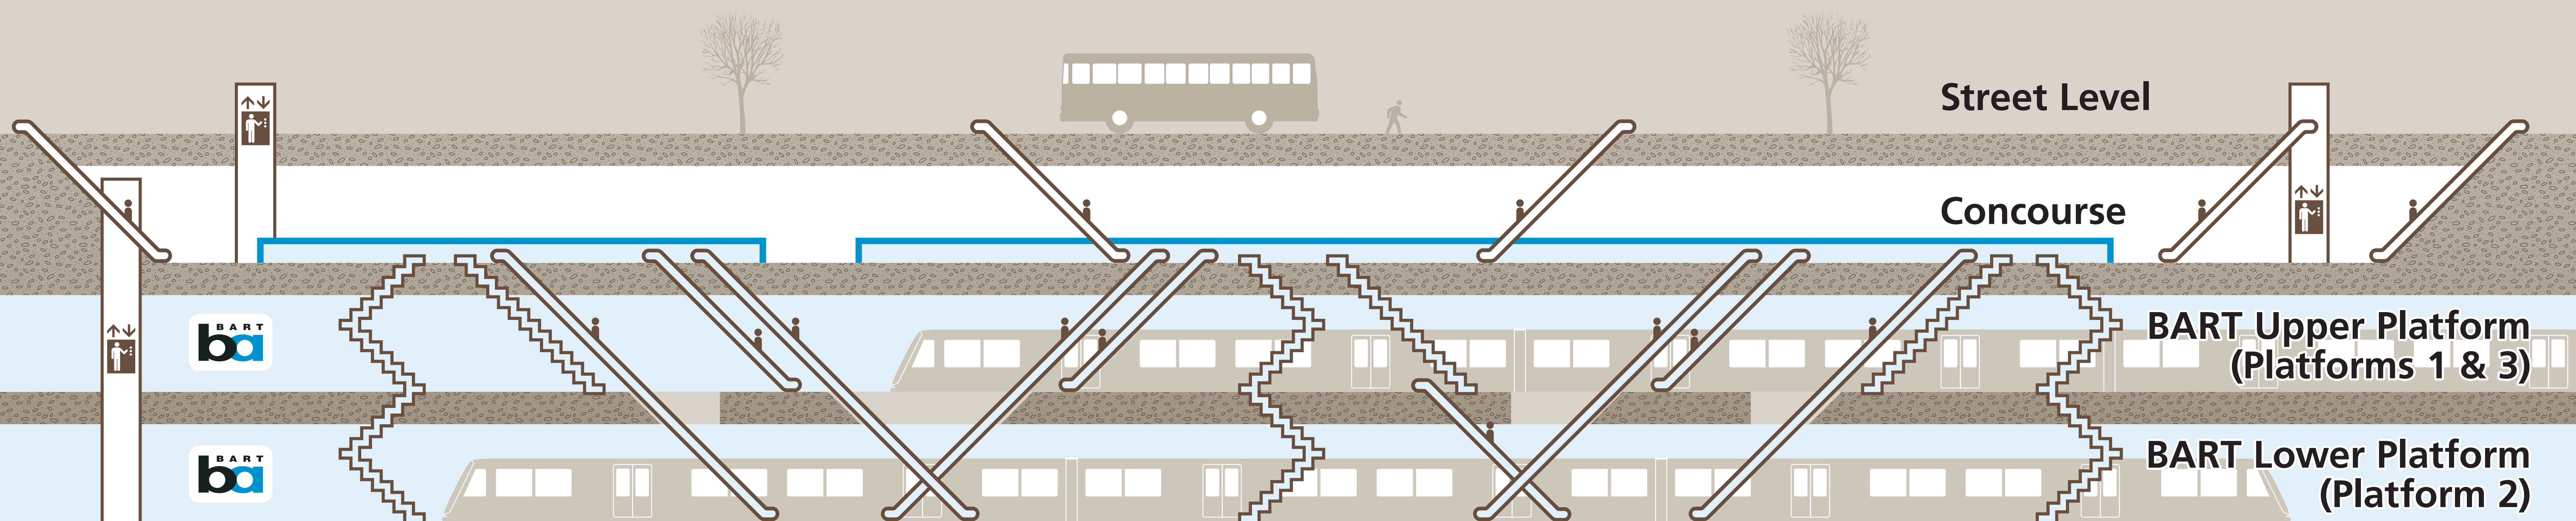

Station Section View

Transit Information

12th Street/ Oakland City Center Station

Oakland

Map Key

- You Are Here
- Transit Information
- Exit
- **A1** to Broadway & 11th St / Convention Center
- **A2** to Broadway & 12th St
- **A3** to Oakland City Center
- **A4** to Ogawa Plaza / City Hall
- **B1** to Broadway & 11th St / Chinatown
- **B2** to Broadway & 12th St
- **B3** to Broadway & 14th St
- **B4** to 14th & Franklin St
- BART Tickets
- BART Train
- Elevator
- Escalator
- Lost and Found
- Stairs
- Station Agent Booth
- Ticket Exchange
- Wheelchair Accessible

Call 511 | 511.org