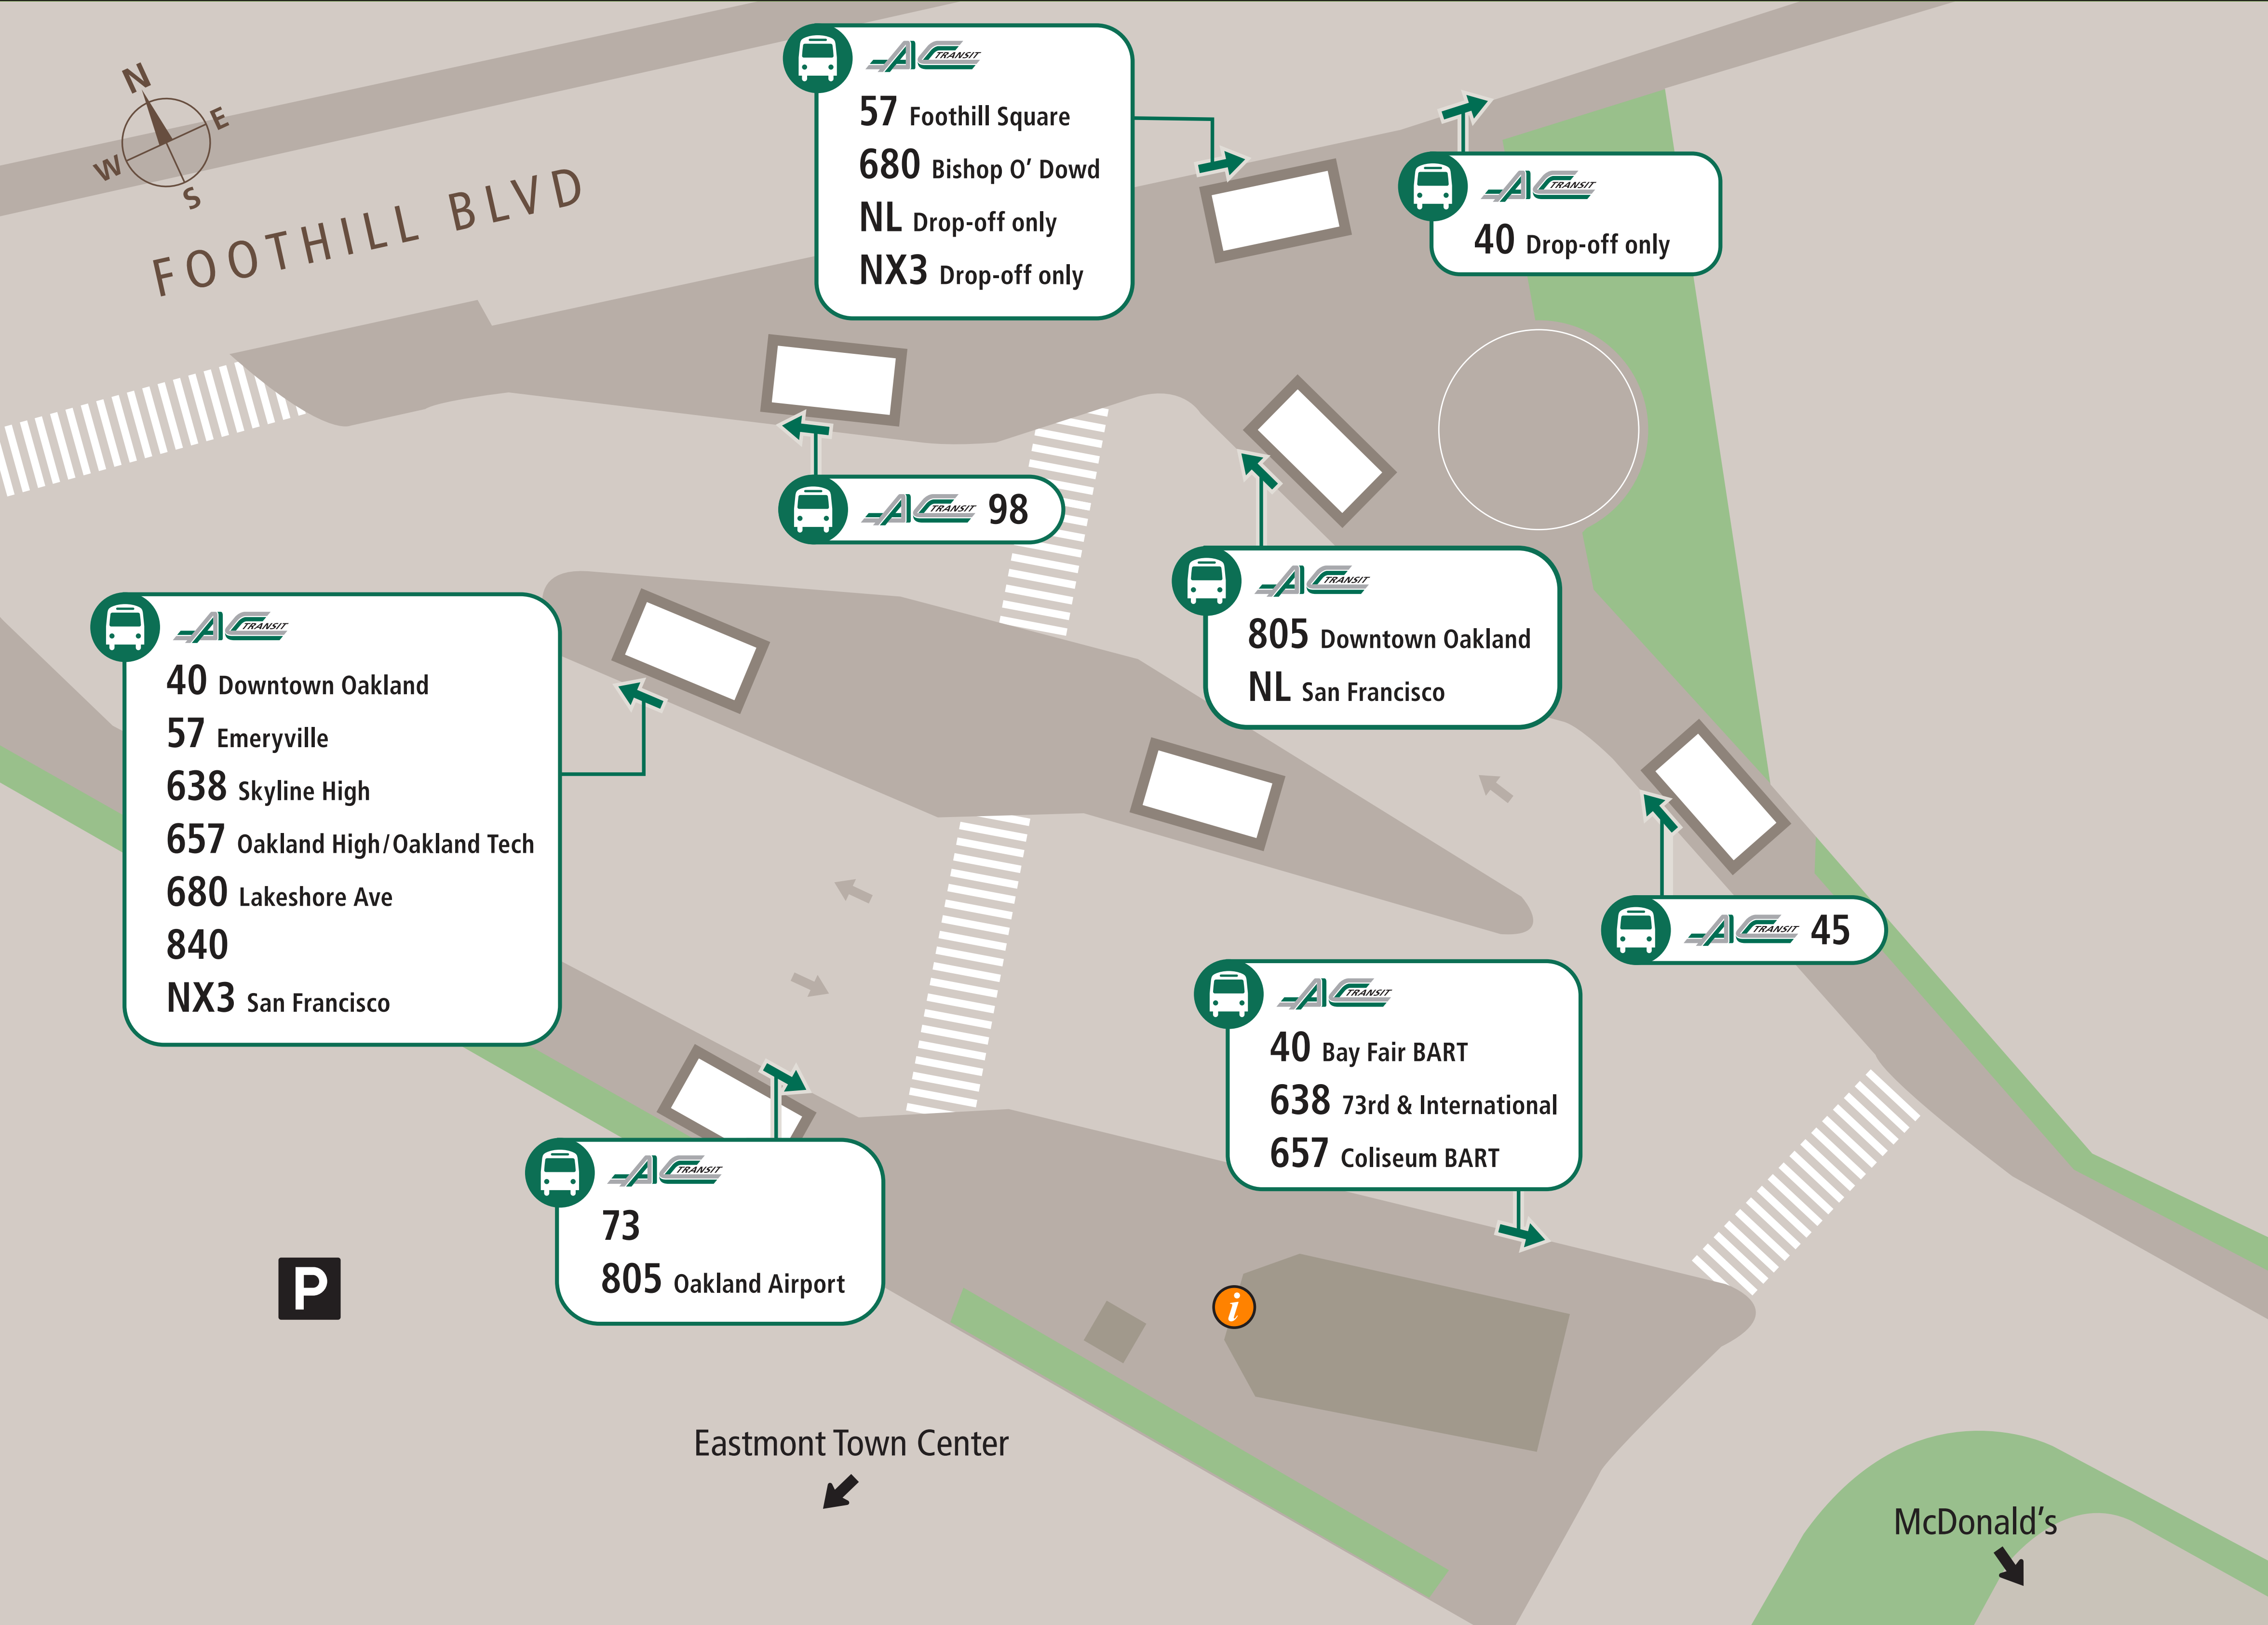

Transit Stops

Paradas del tránsito

公車站地圖

Transit Information Eastmont Transit Center Oakland

Map Key

- You Are Here
- Bus
- Transit Stop
- Transit Information

Transit Lines

AC Transit Buses

| Local Bus Lines | |
|---|----------------------------------|
| 40 | Downtown Oakland |
| 40 | Bay Fair BART |
| 45 | Foothill Square |
| 57 | Emeryville |
| 57 | Foothill Square |
| 73 | Oakland Airport |
| 98 | Coliseum BART |
| NL | San Francisco & Downtown Oakland |
| NX3 | San Francisco |
| All Nighter Bus Lines (Approx. 1 am–5 am) | |
| 805 | Oakland Airport |
| 805 | Downtown Oakland |
| 840 | Downtown Oakland |
| School Bus Lines | |
| 638 | Skyline High |
| 638 | 73rd & International |
| 657 | Oakland High/Oakland Tech |
| 657 | Coliseum BART |
| 680 | Bishop O' Dowd |