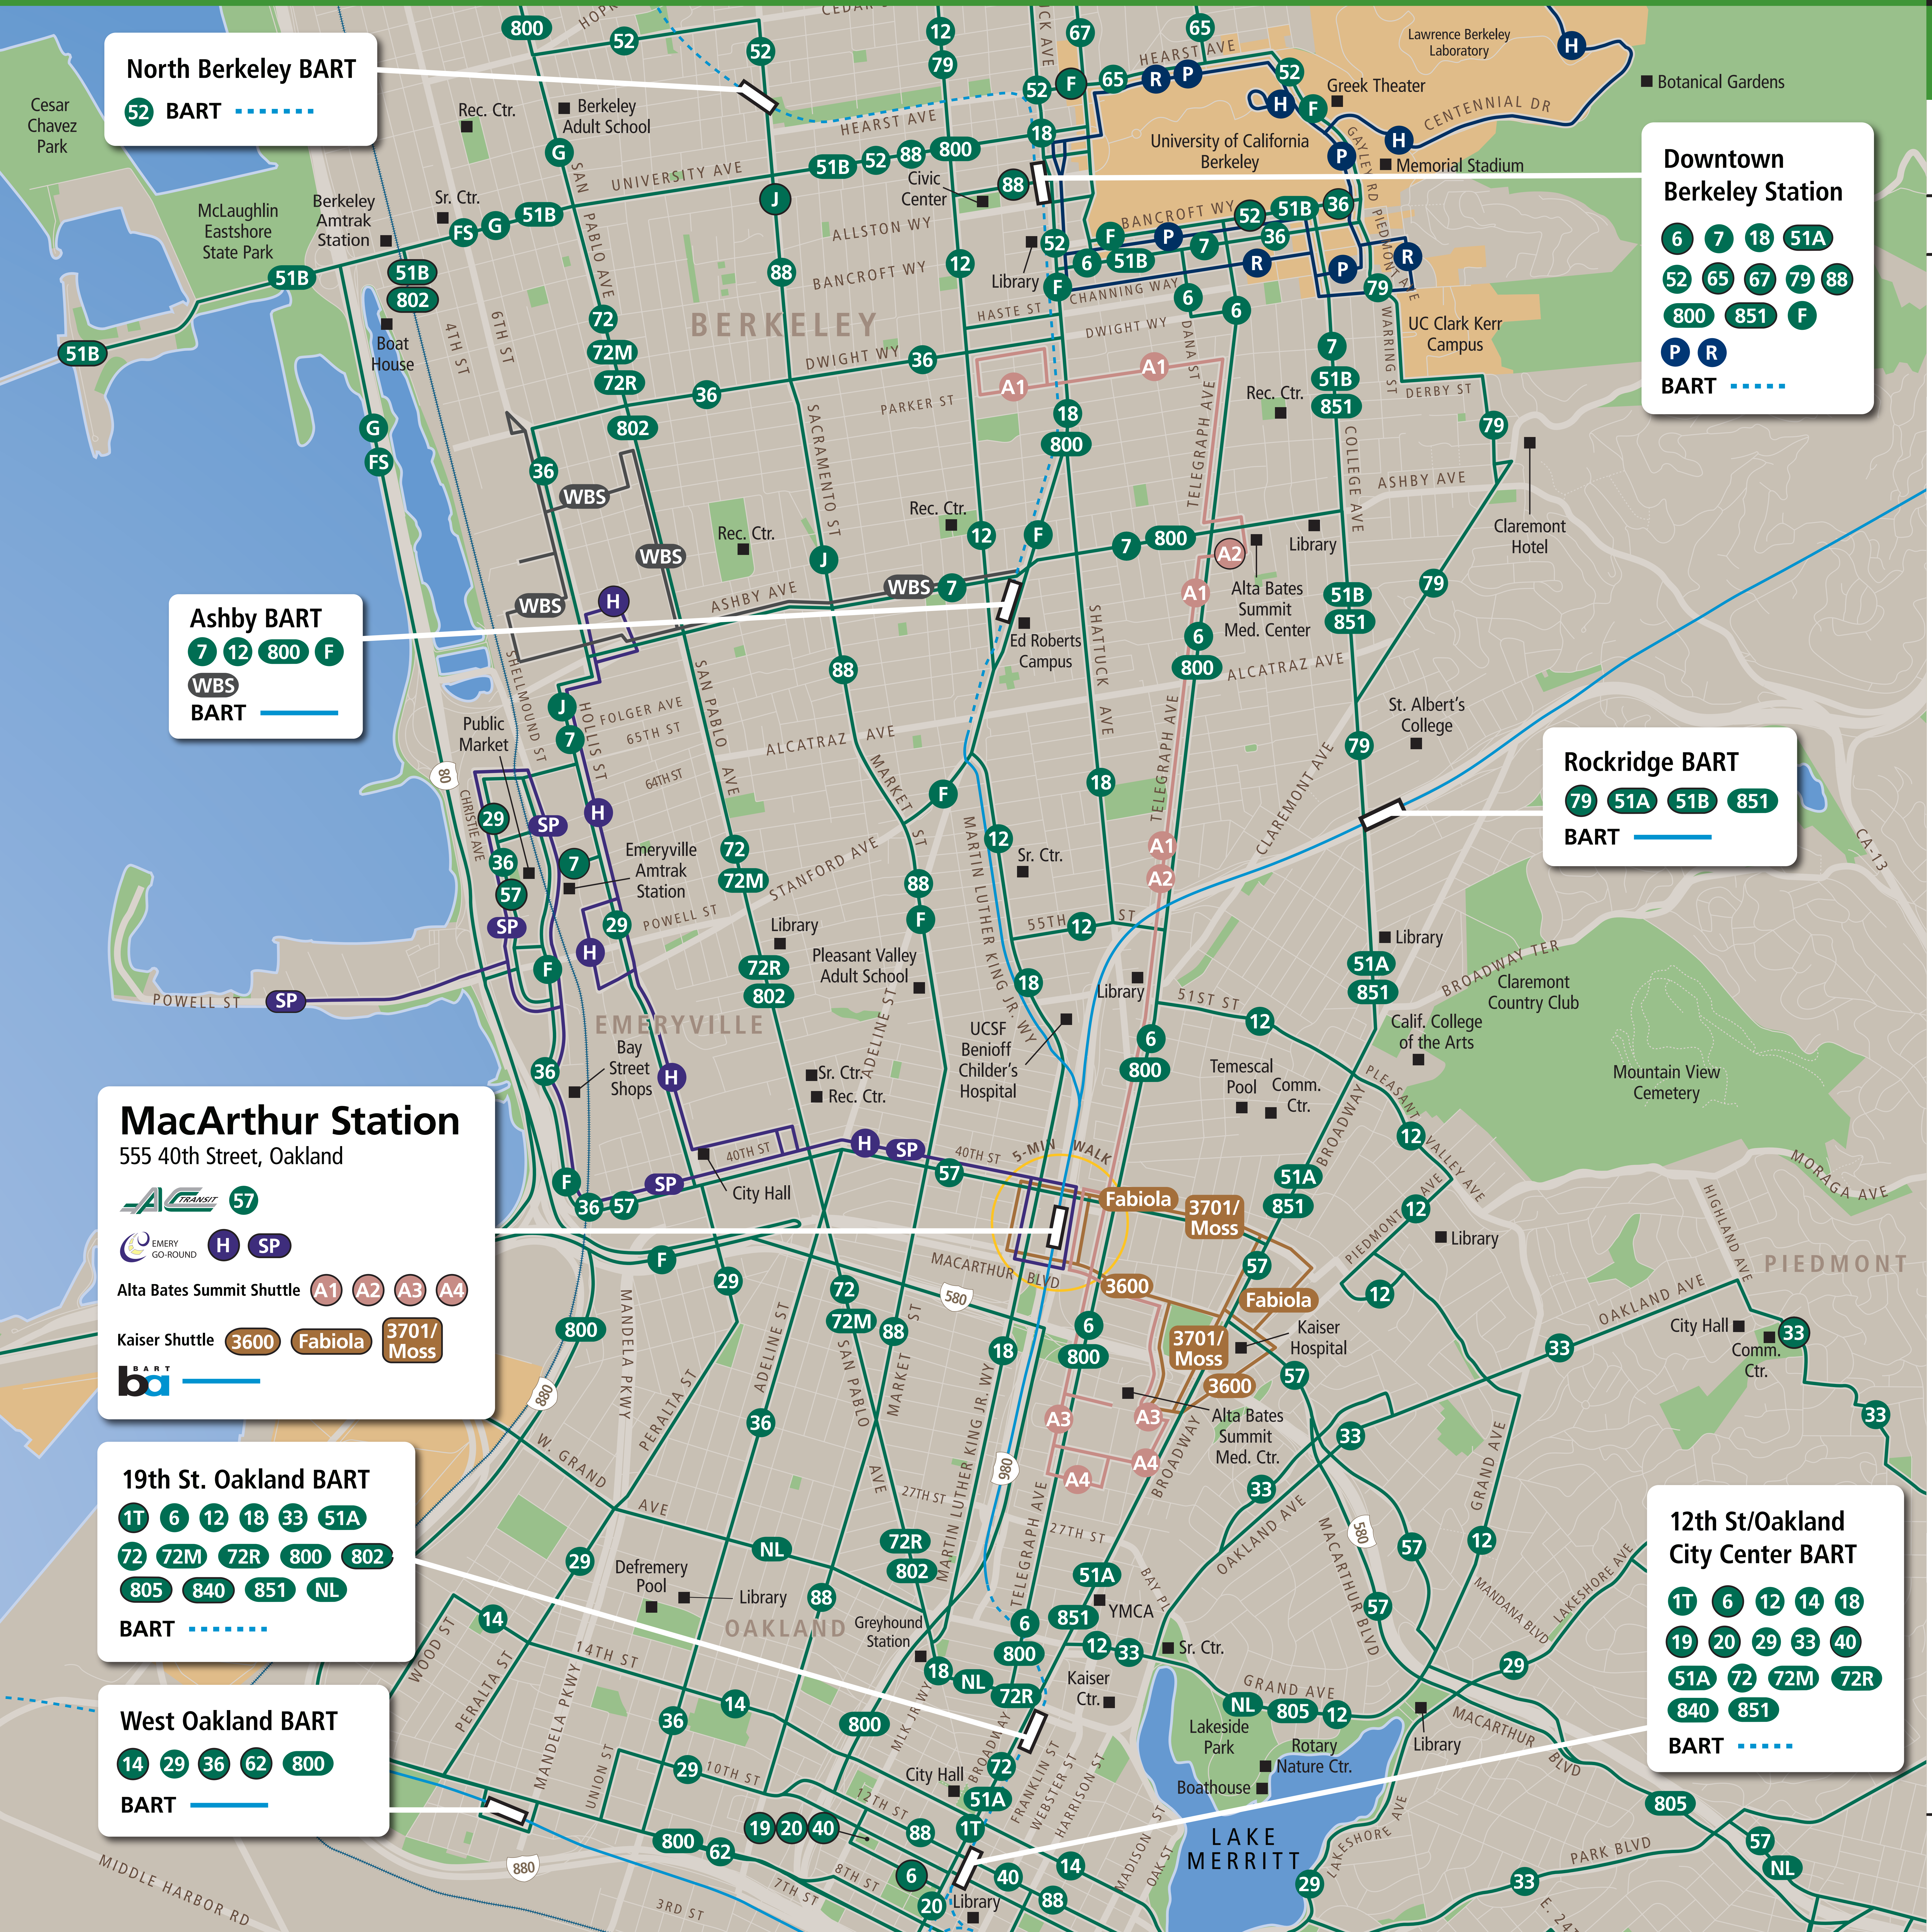

Transit Routes

Rutas del tránsito

公車路線圖

Transit Information

MacArthur Station

Oakland

Map Key

- You Are Here
- 5-Minute Walk 1000ft/305m Radius
- BART
- BART (underground)
- Amtrak
- AC Transit
- Alta Bates Summit Shuttle
- Bear Transit
- Emery Go-Round
- Kaiser Shuttle
- West Berkeley Shuttle
- Route Terminus

This map does not show all commuter, express, special event, or all-night routes. Service may vary with time of day or day of week. Service changes may have occurred since printing. Please consult transit agency schedule or contact 511 for more information.

Call 511 | 511.org

Revised July 18, 2023

North Berkeley BART
52 BART

Downtown Berkeley Station
6 7 18 51A
52 65 67 79 88
800 851 F
P R
BART

Ashby BART
7 12 800 F
WBS
BART

MacArthur Station
555 40th Street, Oakland
57
H SP
Alta Bates Summit Shuttle A1 A2 A3 A4
Kaiser Shuttle 3600 Fabiola 3701/Moss
BART

19th St. Oakland BART
1T 6 12 18 33 51A
72 72M 72R 800 802
805 840 851 NL
BART

West Oakland BART
14 29 36 62 800
BART

Rockridge BART
79 51A 51B 851
BART

12th St/Oakland City Center BART
1T 6 12 14 18
19 20 29 33 40
51A 72 72M 72R
840 851
BART