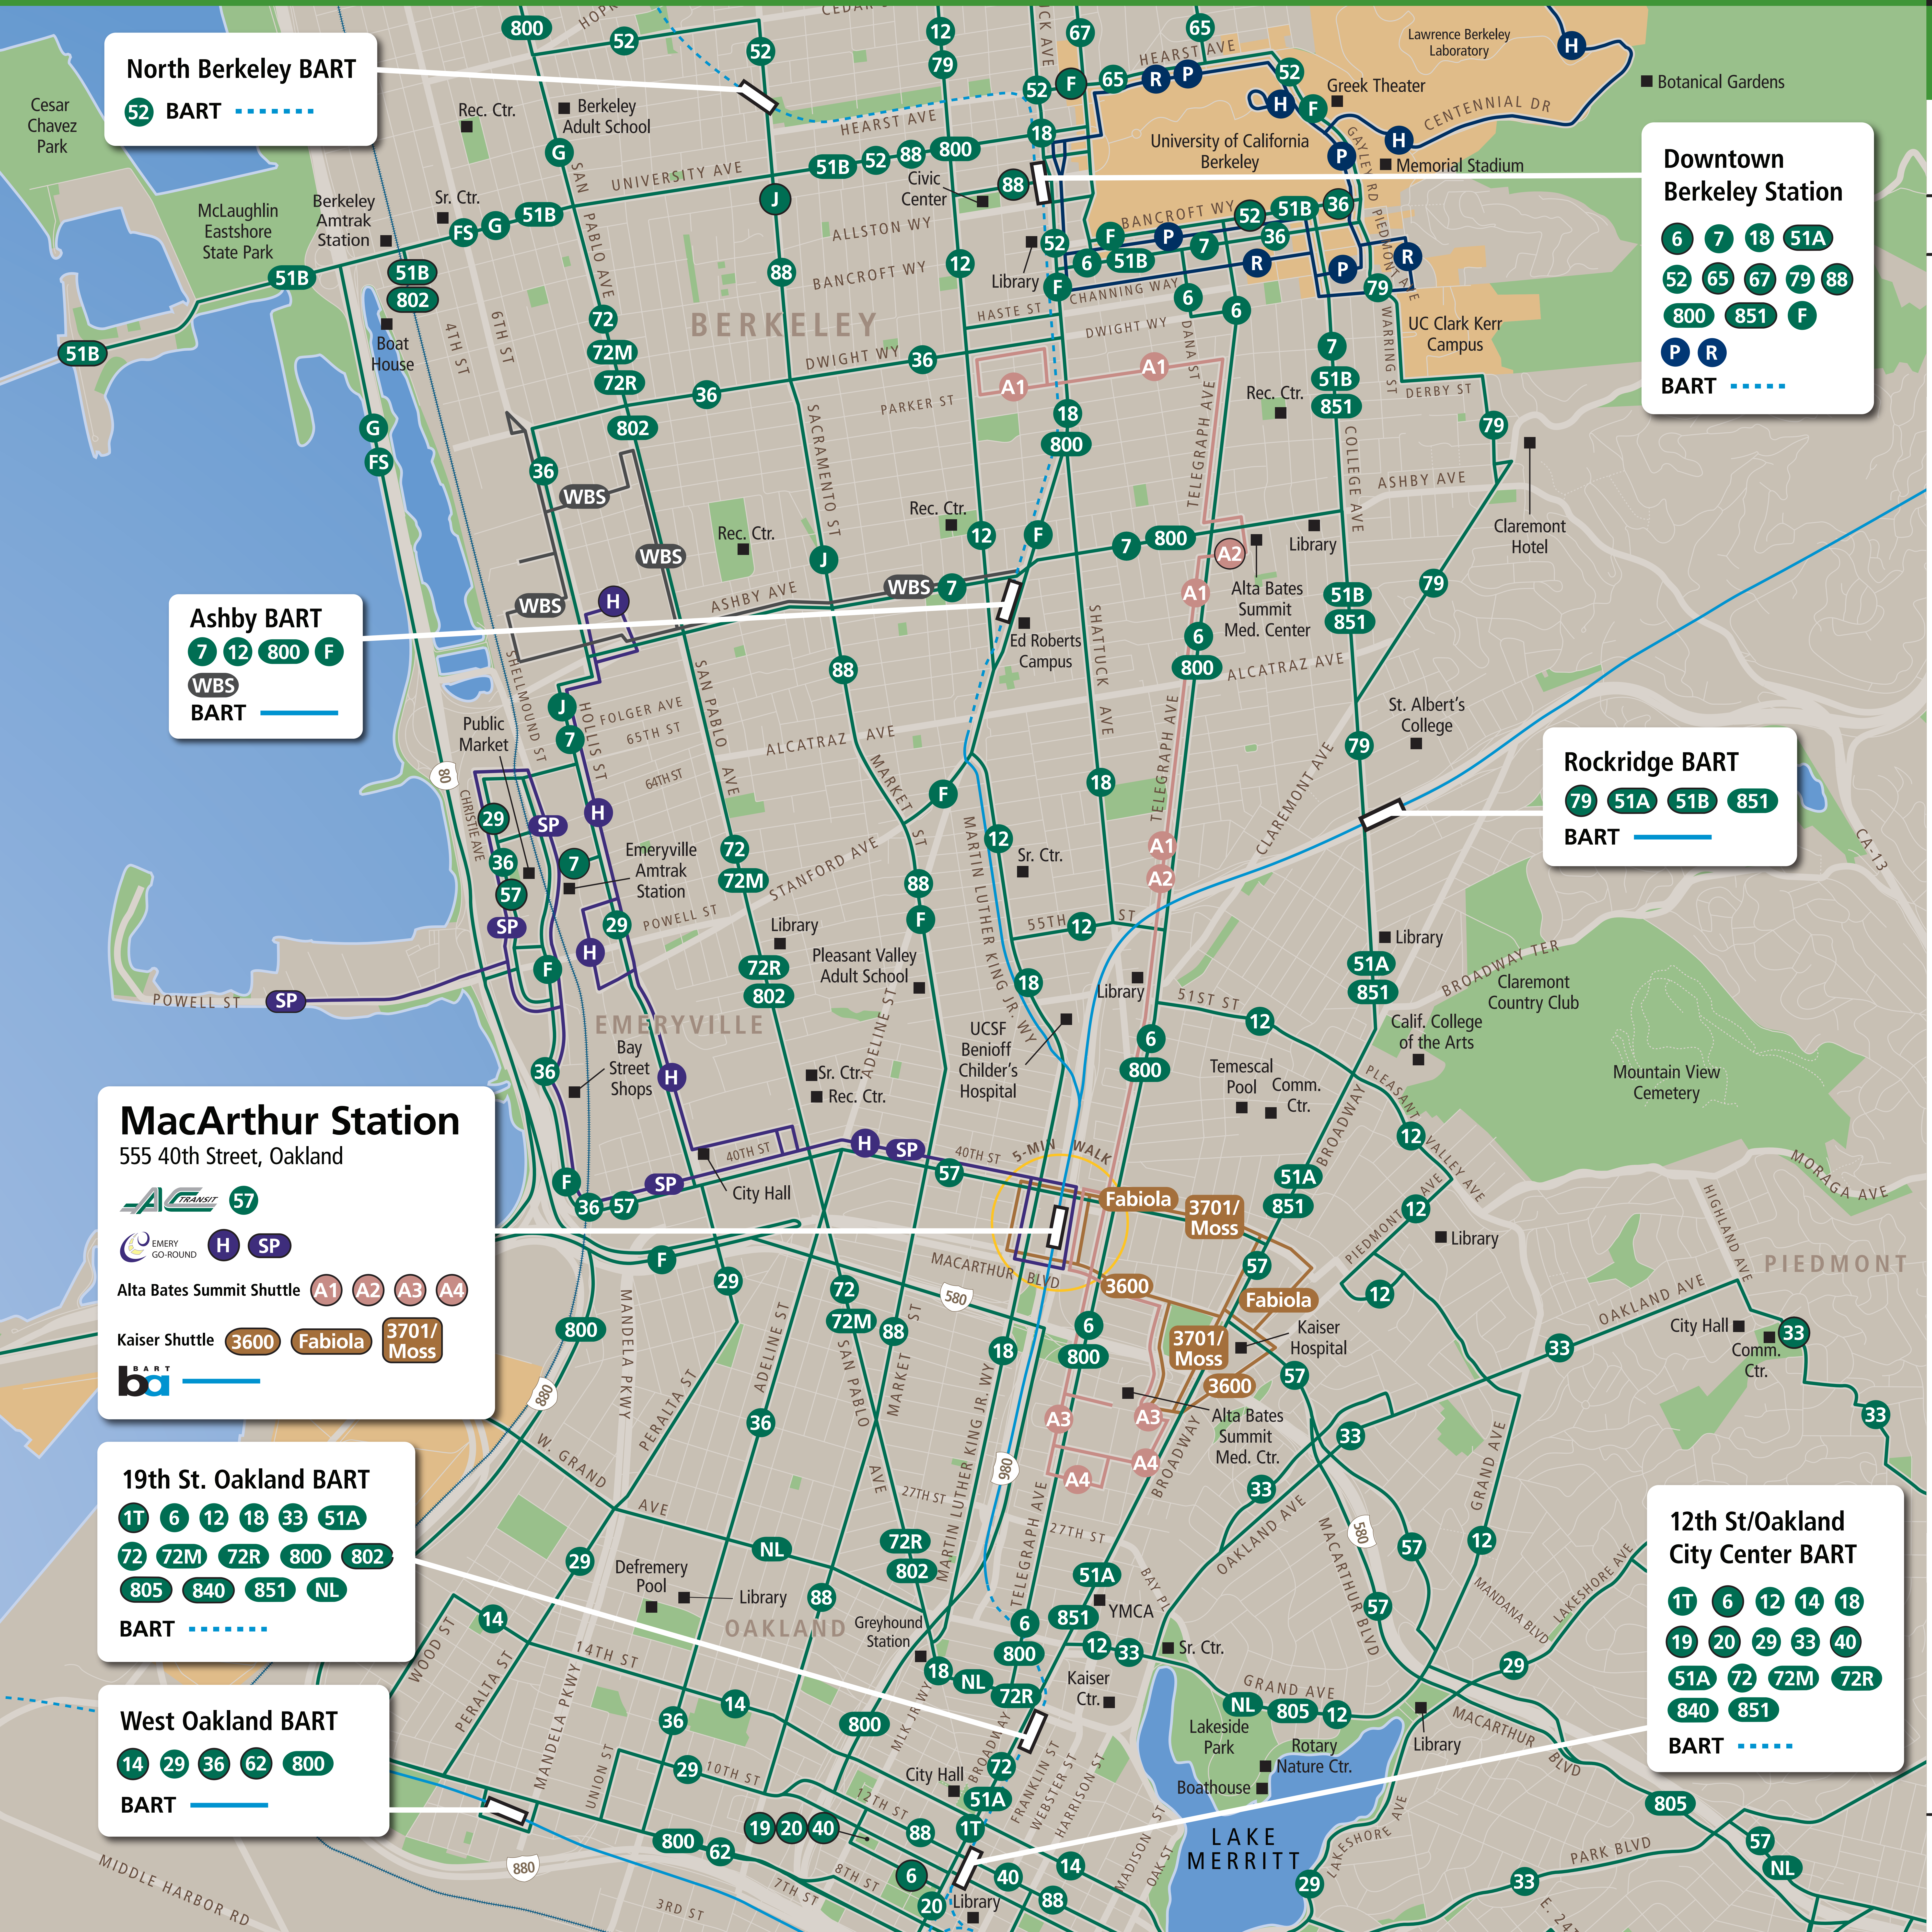

Transit Routes

Rutas del tránsito

公車路線圖

Transit Information

MacArthur Station

Oakland

Map Key

- You Are Here
- 5-Minute Walk 1000ft/305m Radius
- BART
- BART (underground)
- Amtrak
- AC Transit
- Alta Bates Summit Shuttle
- Bear Transit
- Emery Go-Round
- Kaiser Shuttle
- West Berkeley Shuttle
- Route Terminus

This map does not show all commuter, express, special event, or all-night routes. Service may vary with time of day or day of week. Service changes may have occurred since printing. Please consult transit agency schedule or contact 511 for more information.

Call 511 | 511.org

Revised July 18, 2023

North Berkeley BART
52 BART

Downtown Berkeley Station
6 7 18 51A
52 65 67 79 88
800 851 F
P R
BART

Ashby BART
7 12 800 F
WBS
BART

Rockridge BART
79 51A 51B 851
BART

MacArthur Station
555 40th Street, Oakland
57
H SP
Alta Bates Summit Shuttle A1 A2 A3 A4
Kaiser Shuttle 3600 Fabiola 3701/Moss
BART

19th St. Oakland BART
1T 6 12 18 33 51A
72 72M 72R 800 802
805 840 851 NL
BART

West Oakland BART
14 29 36 62 800
BART

12th St/Oakland City Center BART
1T 6 12 14 18
19 20 29 33 40
51A 72 72M 72R
840 851
BART