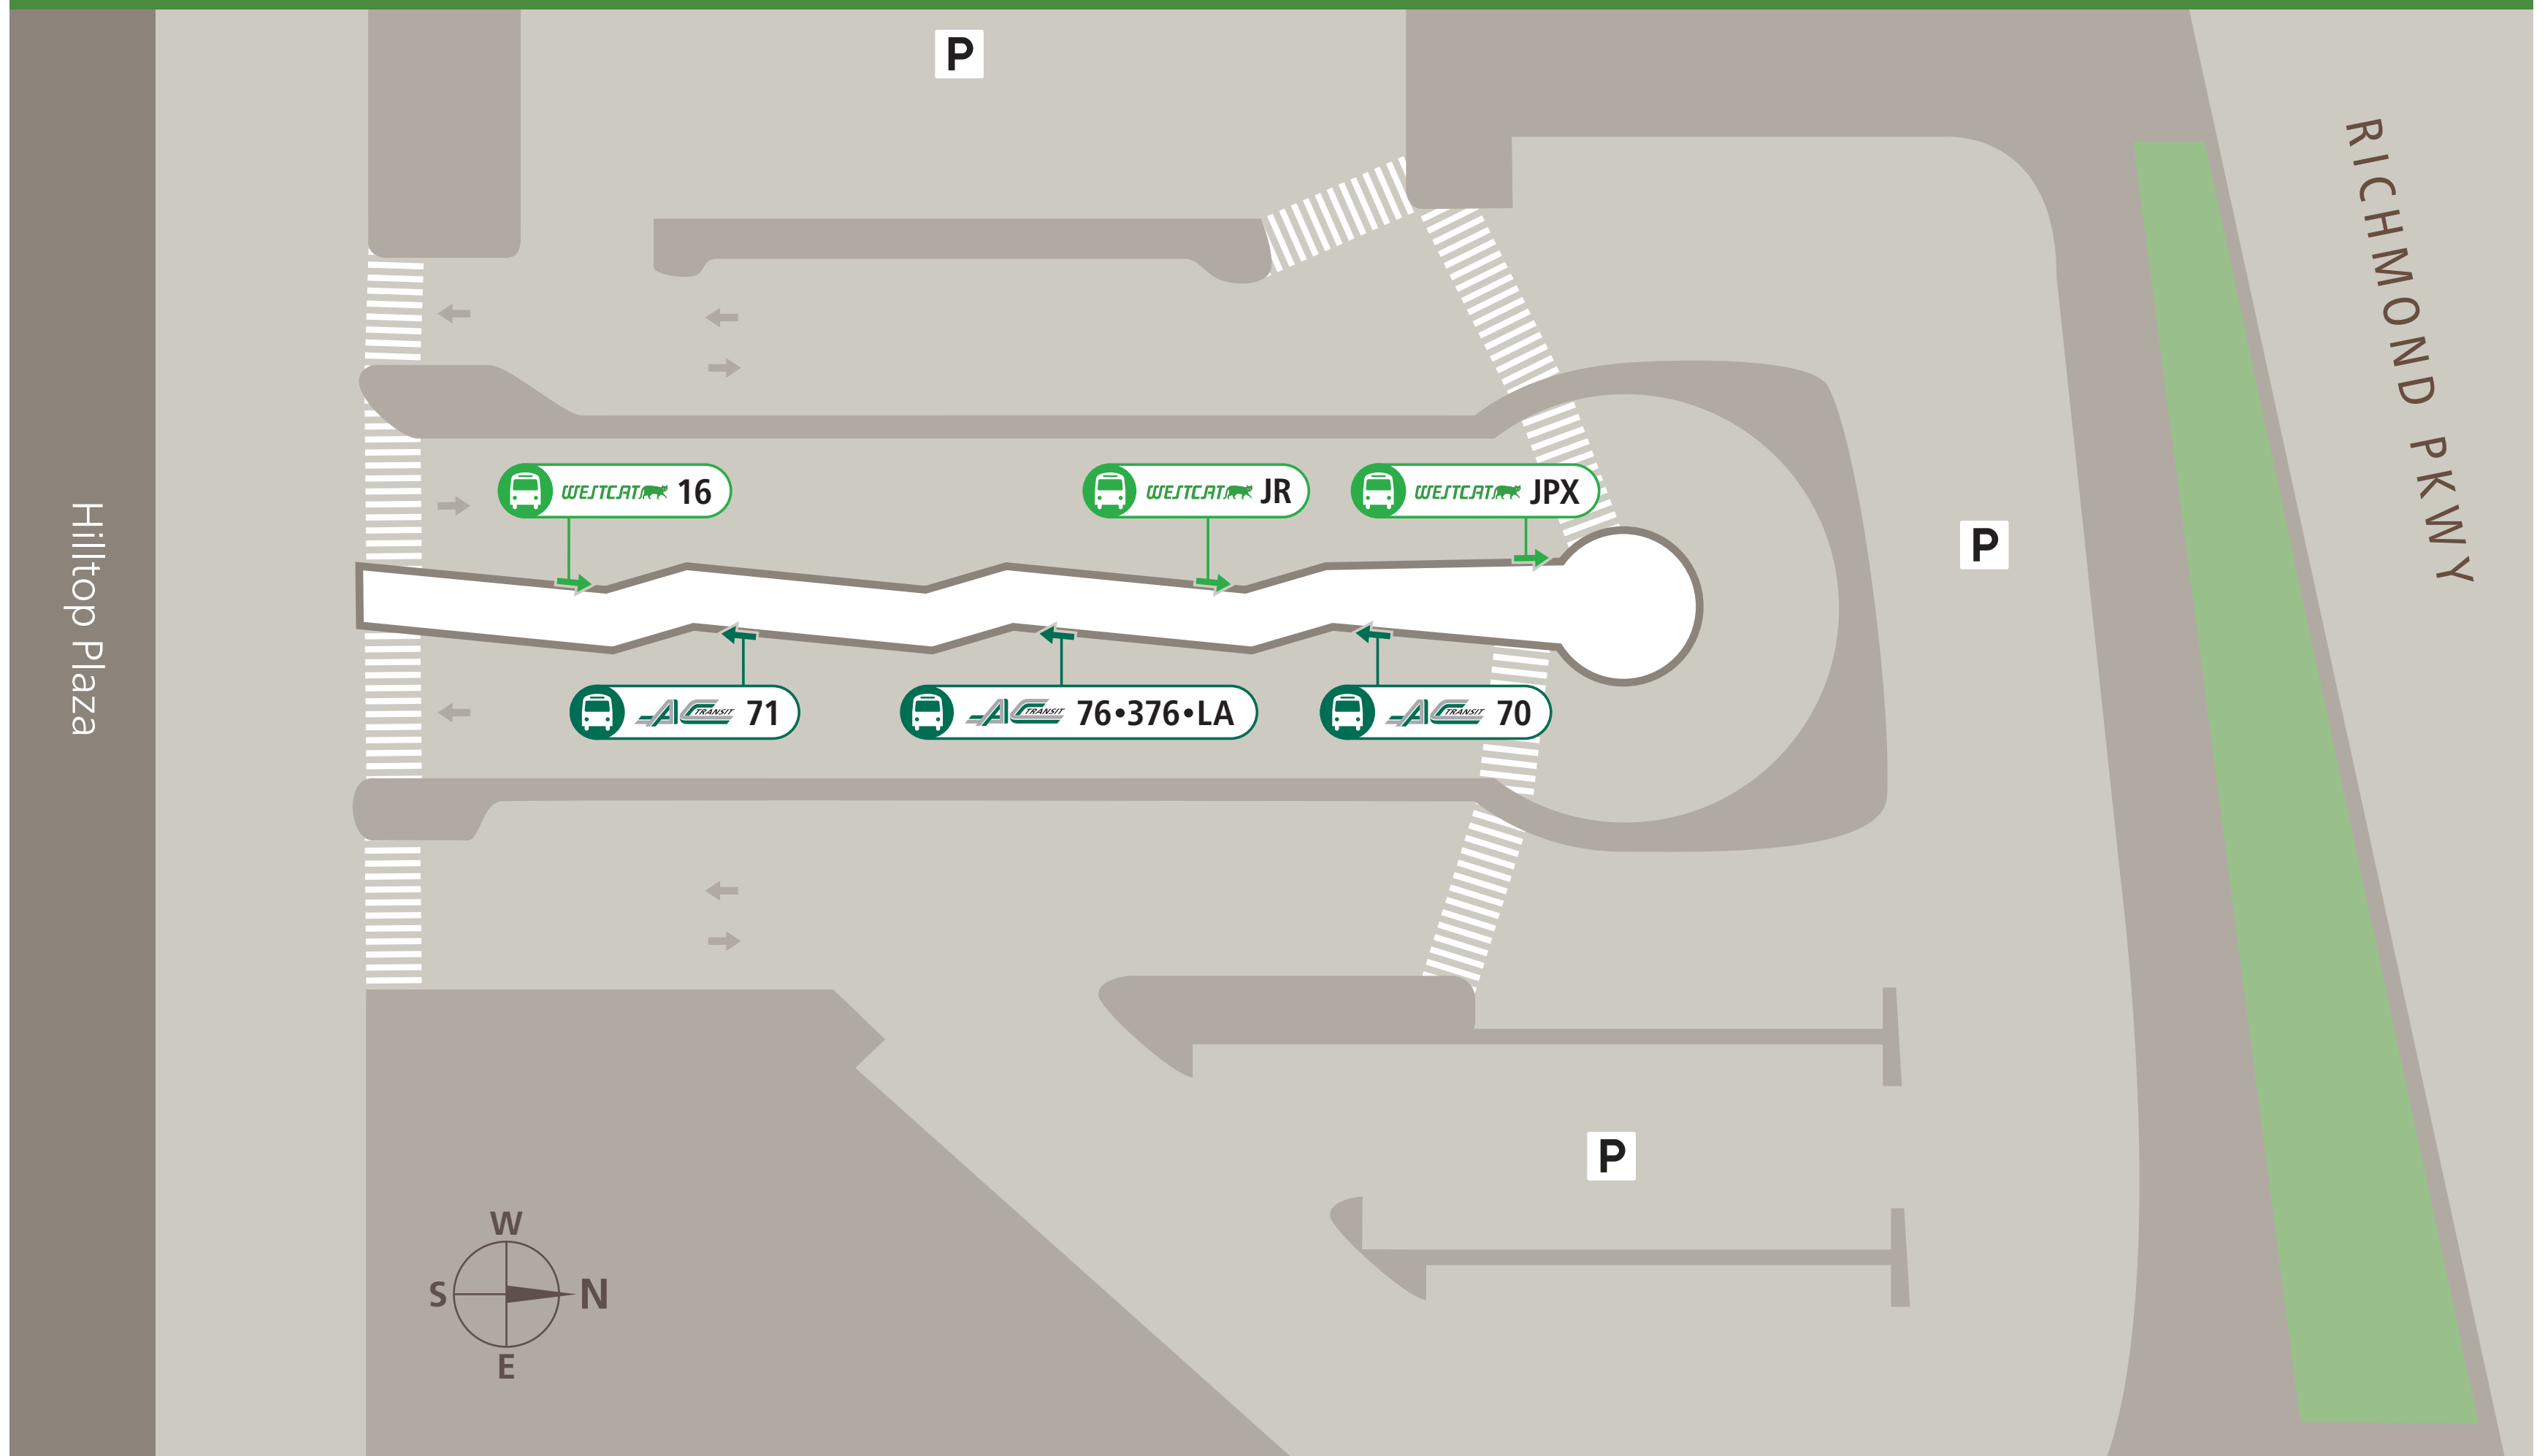

Find Your Bus

Bus connections at Richmond Parkway

AC Transit

Line	Destination	Via
70	Richmond BART/Amtrak	Fitzgerald Dr., Appian Way, San Pablo Dam Rd., Doctor's Medical Center, Rheem Ave., 18th St.
71	El Cerrito Plaza BART	Atlas Rd., Giant Highway, Parchester Village, Contra Costa College, Rumrill Blvd., Richmond BART, Carlson Blvd.
76	El Cerrito del Norte BART	Cutting Blvd., Richmond BART, North Richmond, Market Ave., Church Lane, Road 20, Contra Costa College, Birmingham Dr., Shane Rd. and Hilltop Mall.
376	El Cerrito del Norte BART	Hilltop Mall, San Pablo Ave., Rumrill Blvd., Market Ave., 3rd St., 7th St., Richmond BART/Amtrak, 23rd St., Cutting Blvd.
LA	San Francisco	I-80

WestCAT

Line	Destination	Via
16	Pinole Valley	Fitzgerald Dr., Appian Way, Ridgecrest Rd., San Pablo Ave., Tennent Ave., Pinole Valley Rd., Simas Ave., Wright Ave.
19	Hilltop/Hercules Transit Center	Fitzgerald Dr., Hwy 80, Pinole Valley Rd., San Pablo Ave., Bayberry Ave.
JR	El Cerrito del Norte BART	I-80
JR	Hercules Transit Center	Richmond Pkwy., San Pablo Ave.
JPX	El Cerrito del Norte BART	I-80
JPX	Hercules Transit Center	Fitzgerald Dr., Hwy 80, Pinole Valley Rd., San Pablo Ave., Bayberry Ave.