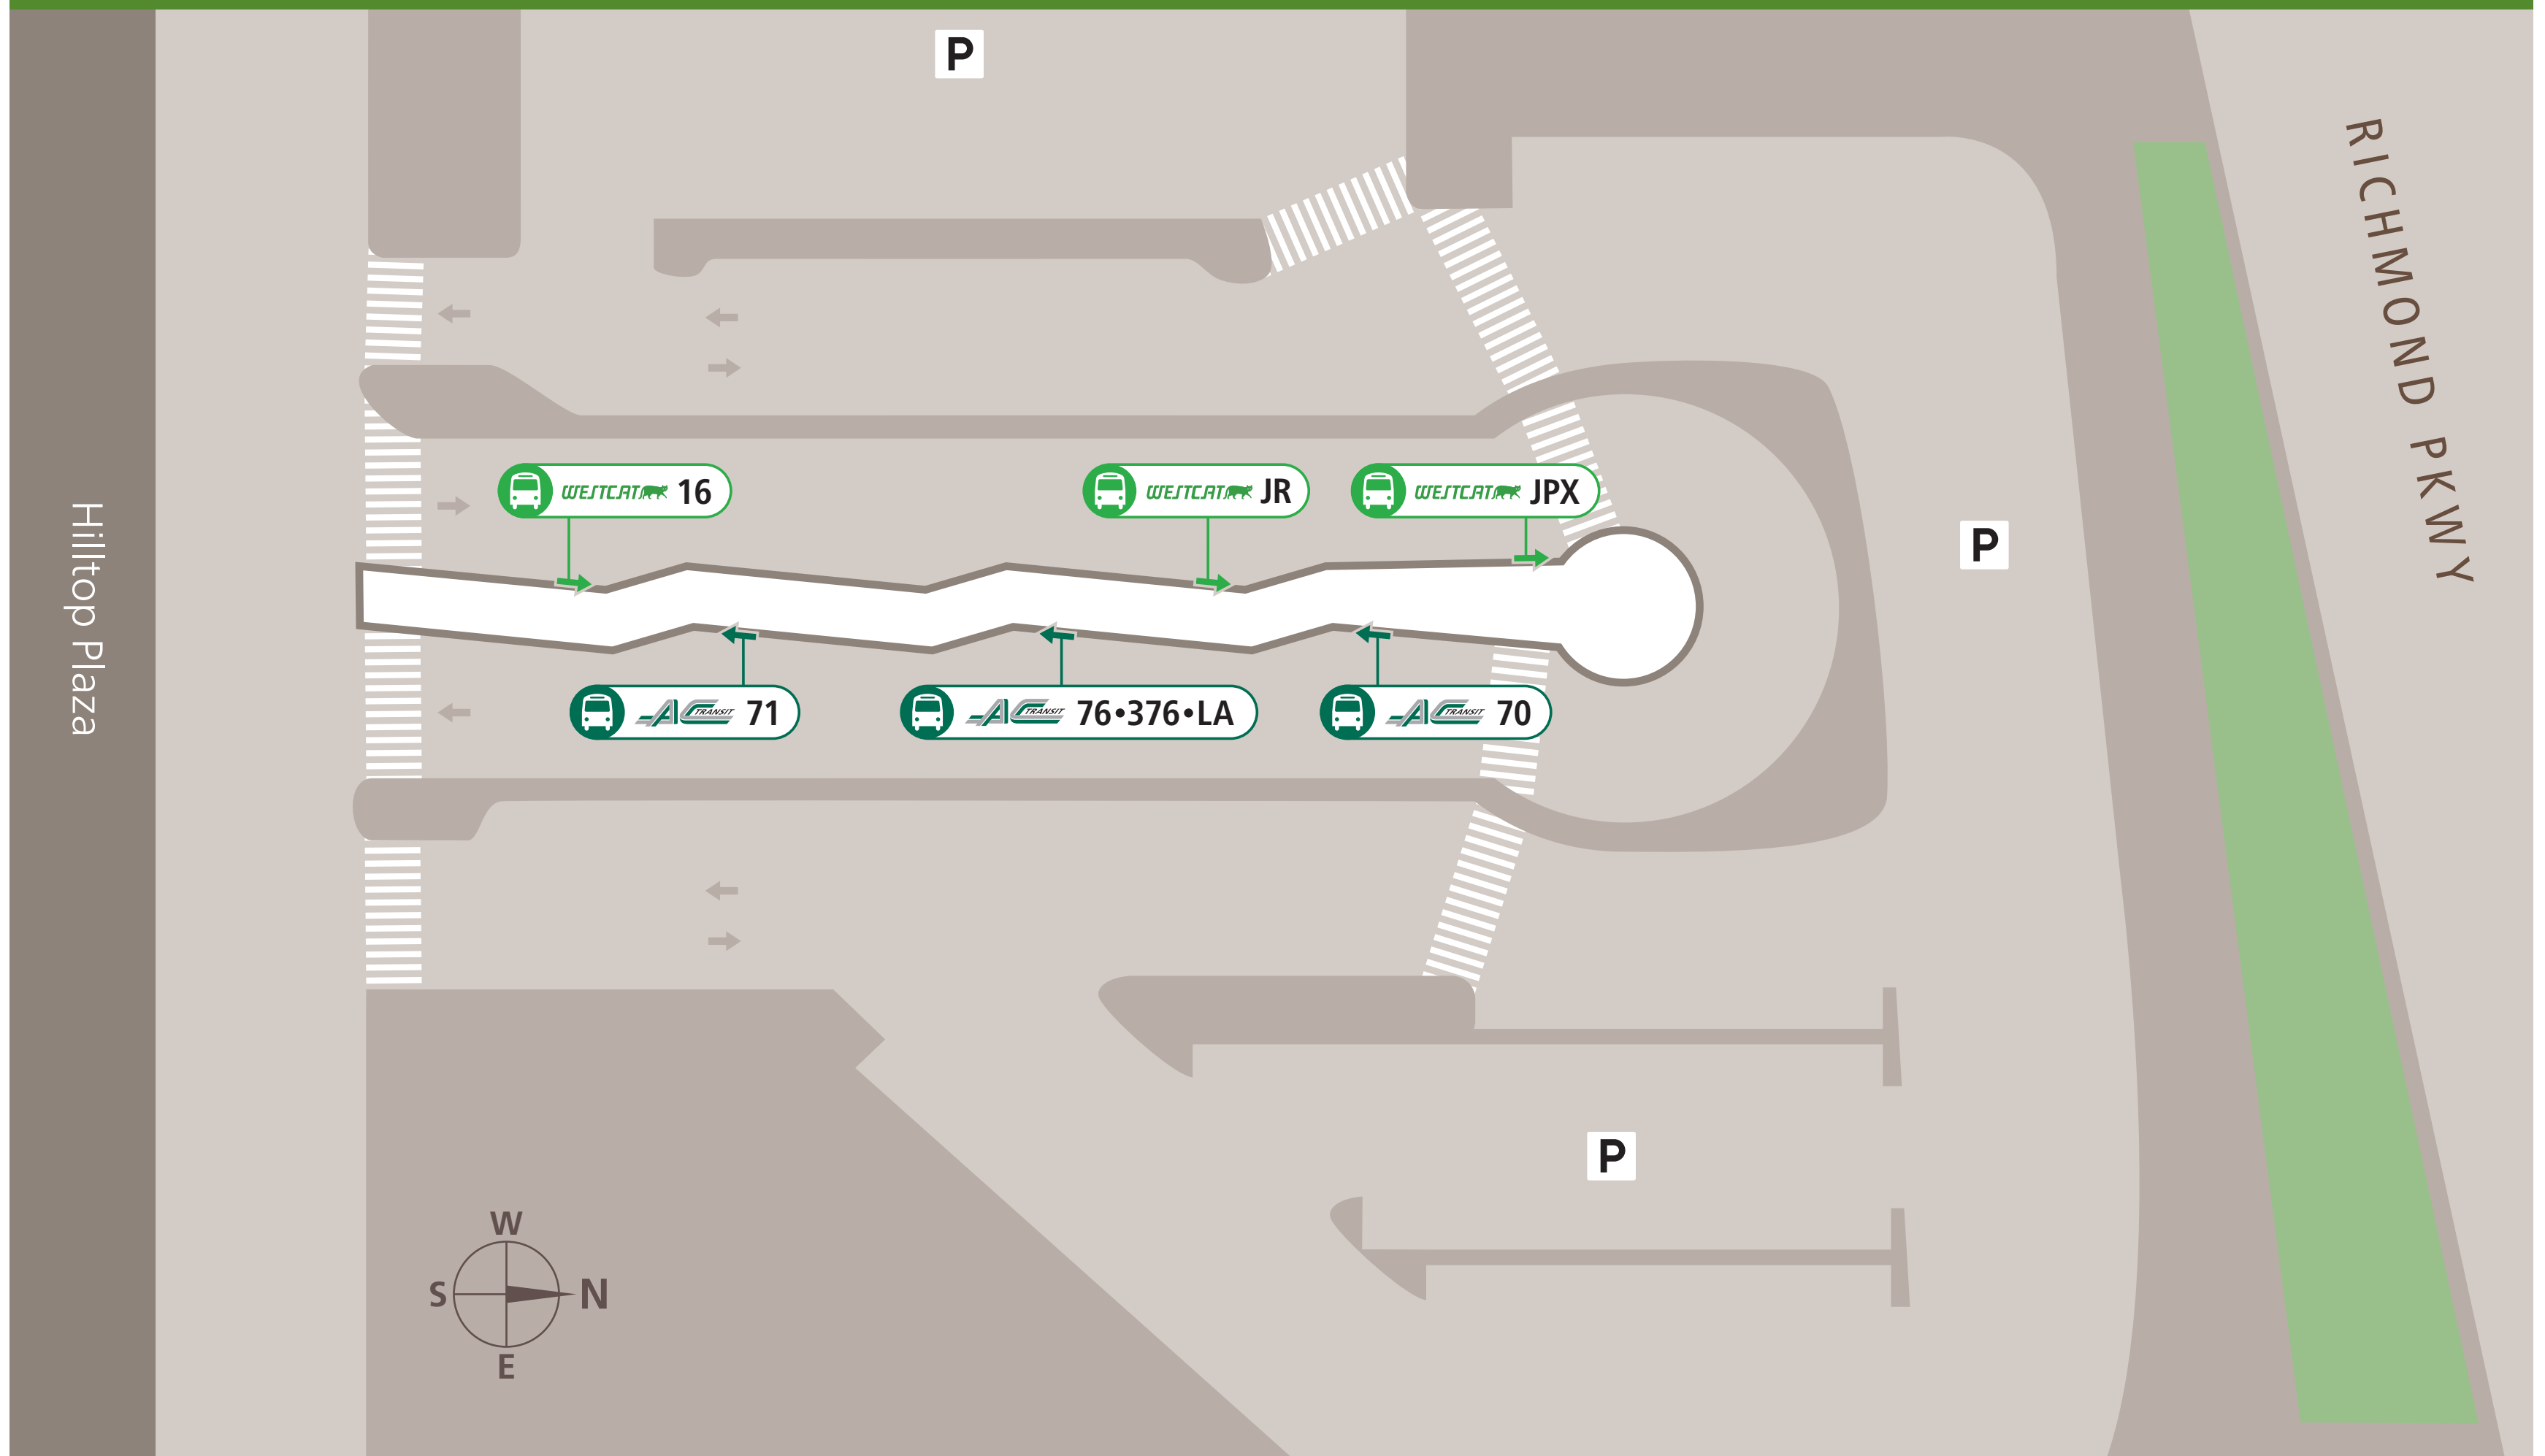

Find Your Bus

Bus connections at Richmond Parkway

AC Transit

Line	Destination	Via
70	Richmond BART/Amtrak	Fitzgerald Dr., Appian Way, San Pablo Dam Rd., Doctor's Medical Center, Rheem Ave., 18th St.
71	El Cerrito Plaza BART	Atlas Rd., Giant Highway, Parchester Village, Contra Costa College, Rumrill Blvd., Richmond BART, Carlson Blvd.
76	El Cerrito del Norte BART	Cutting Blvd., Richmond BART, North Richmond, Market Ave., Church Lane, Road 20, Contra Costa College, Birmingham Dr., Shane Rd. and Hilltop Mall.
376	El Cerrito del Norte BART	Hilltop Mall, San Pablo Ave., Rumrill Blvd., Market Ave., 3rd St., 7th St., Richmond BART/Amtrak, 23rd St., Cutting Blvd.
LA	San Francisco	I-80

WestCAT

Line	Destination	Via
16	Pinole Valley	Fitzgerald Dr., Appian Way, Ridgecrest Rd., San Pablo Ave., Tennent Ave., Pinole Valley Rd., Simas Ave., Wright Ave.
19	Hilltop/Hercules Transit Center	Fitzgerald Dr., Hwy 80, Pinole Valley Rd., San Pablo Ave., Bayberry Ave.
JR	El Cerrito del Norte BART	I-80
JR	Hercules Transit Center	Richmond Pkwy., San Pablo Ave.
JPX	El Cerrito del Norte BART	I-80
JPX	Hercules Transit Center	Fitzgerald Dr., Hwy 80, Pinole Valley Rd., San Pablo Ave., Bayberry Ave.