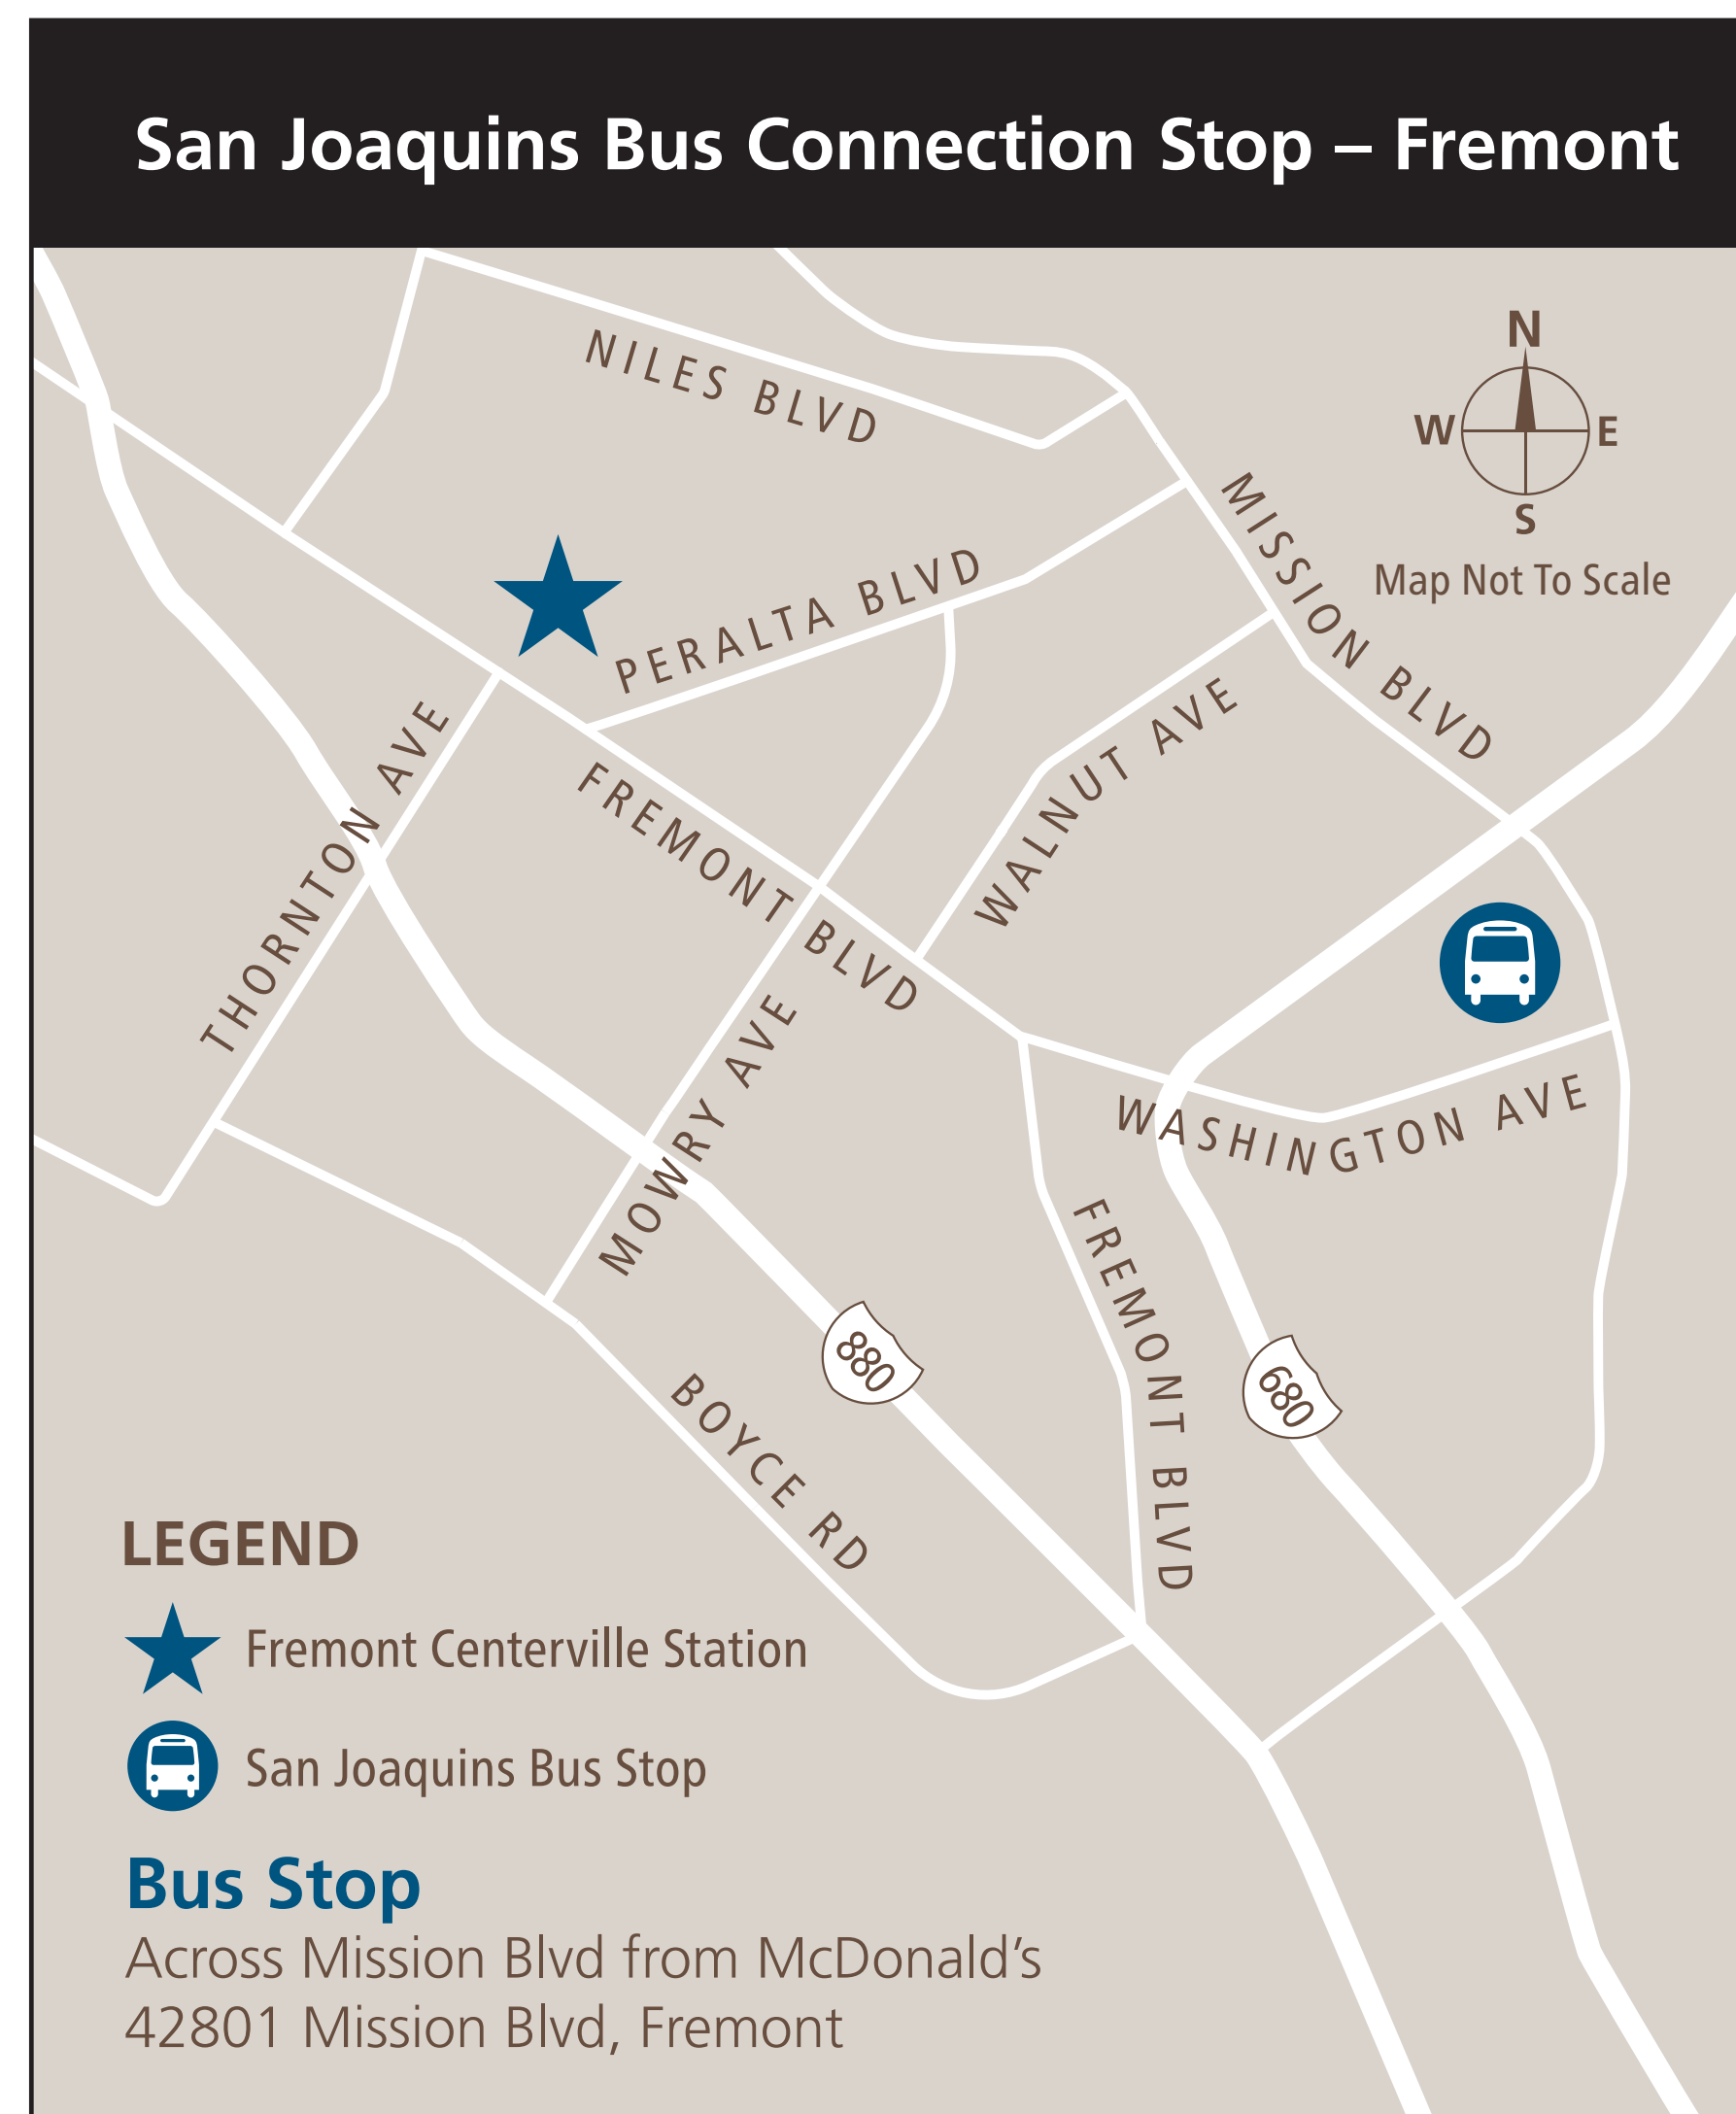

### Fremont Centerville Station

### Fremont

Altamont Corridor Express (ACE) provides weekday and Saturday rail commuter service along the Altamont Corridor. For information visit [acerail.com](http://acerail.com) or call 1-800-411-RAIL.

Amtrak Capitol Corridor intercity rail serves 18 stations along a 170-mile rail corridor, and offers a convenient way to travel between the Sierra Foothills, Sacramento, the San Francisco Bay Area and Silicon Valley/San Jose. For information call 1-877-9-RIDECC or visit [capitolcorridor.org](http://capitolcorridor.org).

**Train to Transit Transfers**  
Ride AC Transit for free from Fremont Centerville Station. Just show a valid same day Capitol Corridor train ticket to the bus operator.

ACE Station Stops	Capitol Corridor Station Stops
<b>To San Jose</b> <ul style="list-style-type: none"> <li>• Santa Clara/Great America</li> <li>• Santa Clara/University</li> </ul> <b>To Stockton</b> <ul style="list-style-type: none"> <li>• Pleasanton</li> <li>• Livermore</li> <li>• Vasco</li> <li>• Tracy</li> <li>• Lathrop/Manteca</li> </ul>	<b>To San Jose</b> <ul style="list-style-type: none"> <li>• Santa Clara/Great America</li> <li>• Santa Clara/University</li> </ul> <b>To Sacramento/Auburn</b> <ul style="list-style-type: none"> <li>• Hayward</li> <li>• Oakland Coliseum-BART</li> <li>• Oakland Jack London</li> <li>• Emeryville</li> <li>• Berkeley</li> <li>• Richmond-BART</li> <li>• Martinez</li> <li>• Suisun/Fairfield</li> <li>• Fairfield/Vacaville Hannigan</li> <li>• Davis</li> <li>• Roseville</li> <li>• Rocklin</li> </ul>