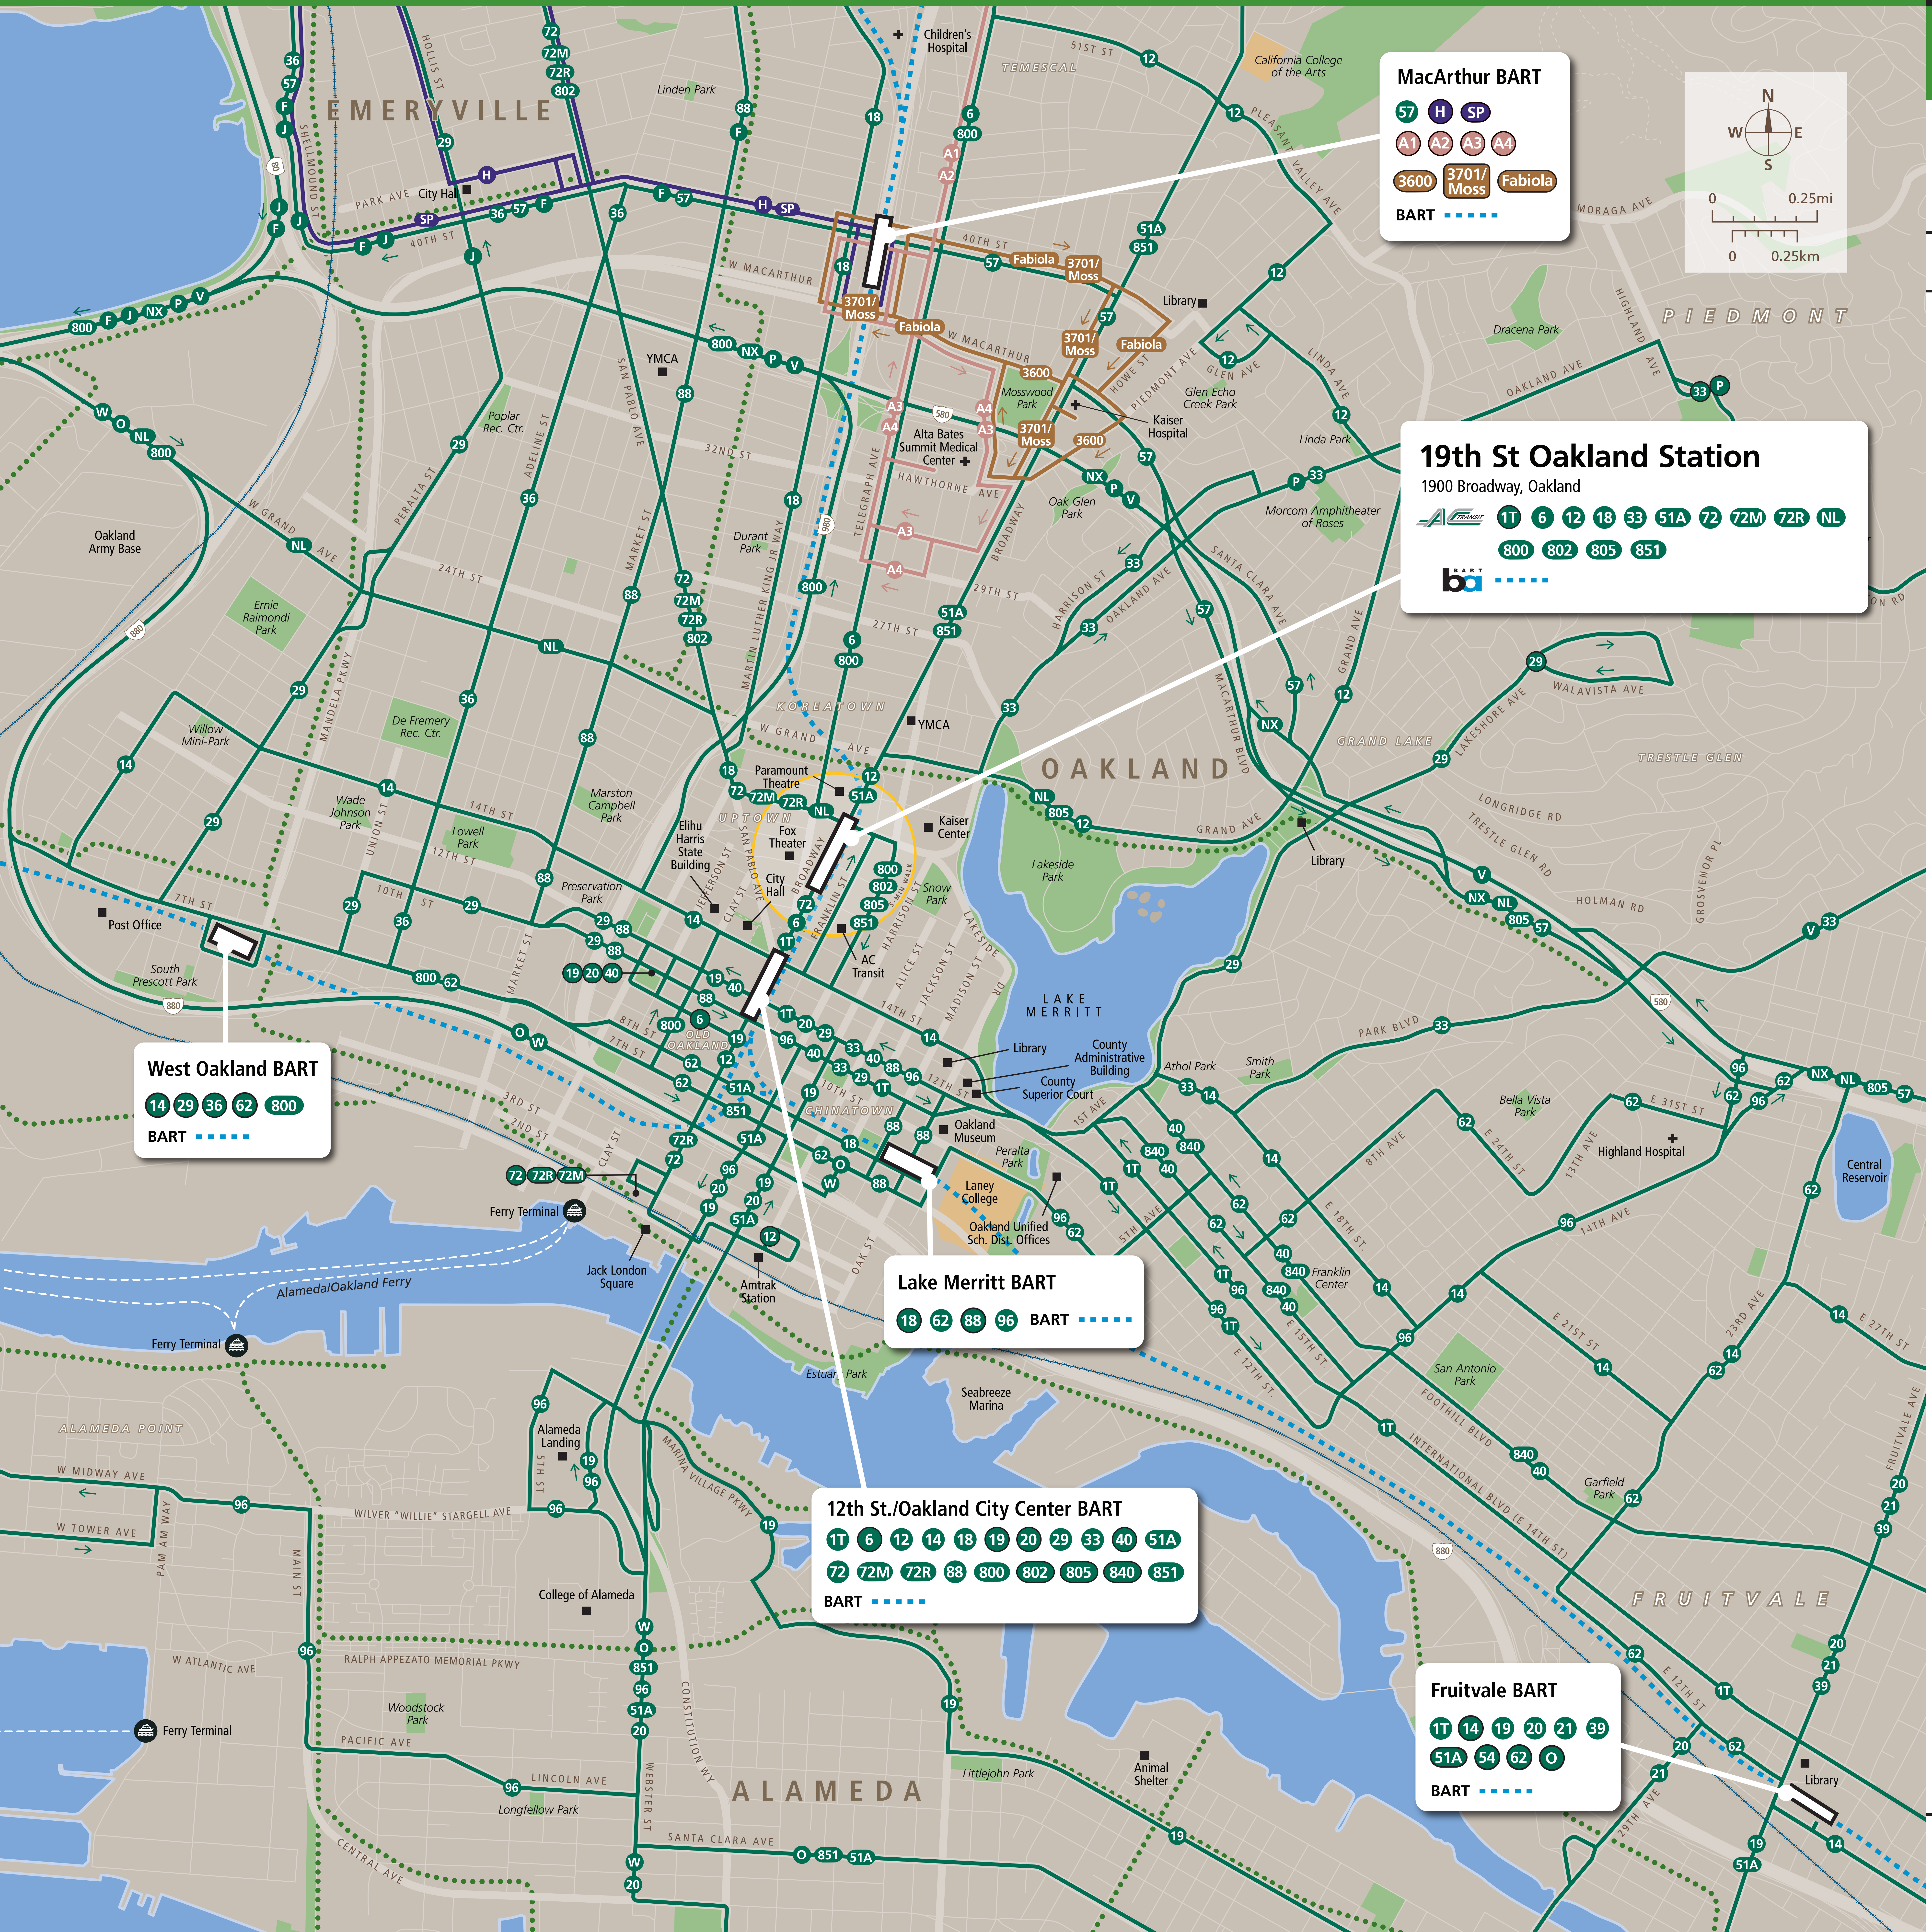

Transit Routes

Rutas del tránsito

公車路線圖

MacArthur BART

57 H SP
A1 A2 A3 A4
3600 3701/Moss Fabiola
BART

19th St Oakland Station
1900 Broadway, Oakland

AC Transit: 1T 6 12 18 33 51A 72 72M 72R NL
800 802 805 851
BART

West Oakland BART

14 29 36 62 800
BART

Lake Merritt BART

18 62 88 96 BART

12th St/Oakland City Center BART

1T 6 12 14 18 19 20 29 33 40 51A
72 72M 72R 88 800 802 805 840 851
BART

Fruitvale BART

1T 14 19 20 21 39
51A 54 62 O
BART

Transit Information

19th Street/Oakland Station

Oakland

Map Key

- You Are Here
- 5-Minute Walk 1000ft/305m
- BART
- AC Transit
- Alta Bates Summit Shuttle
- Emery Go-Round
- Kaiser Shuttle
- Amtrak
- Route Terminus
- Ferry Terminal
- Bicycle Trail or Lane

This map does not show all commuter, express, special event, or all-night routes. Service may vary with time of day or day of week. Service changes may have occurred since printing. Please consult transit agency schedule or contact 511 for more information.

Call 511 | 511.org