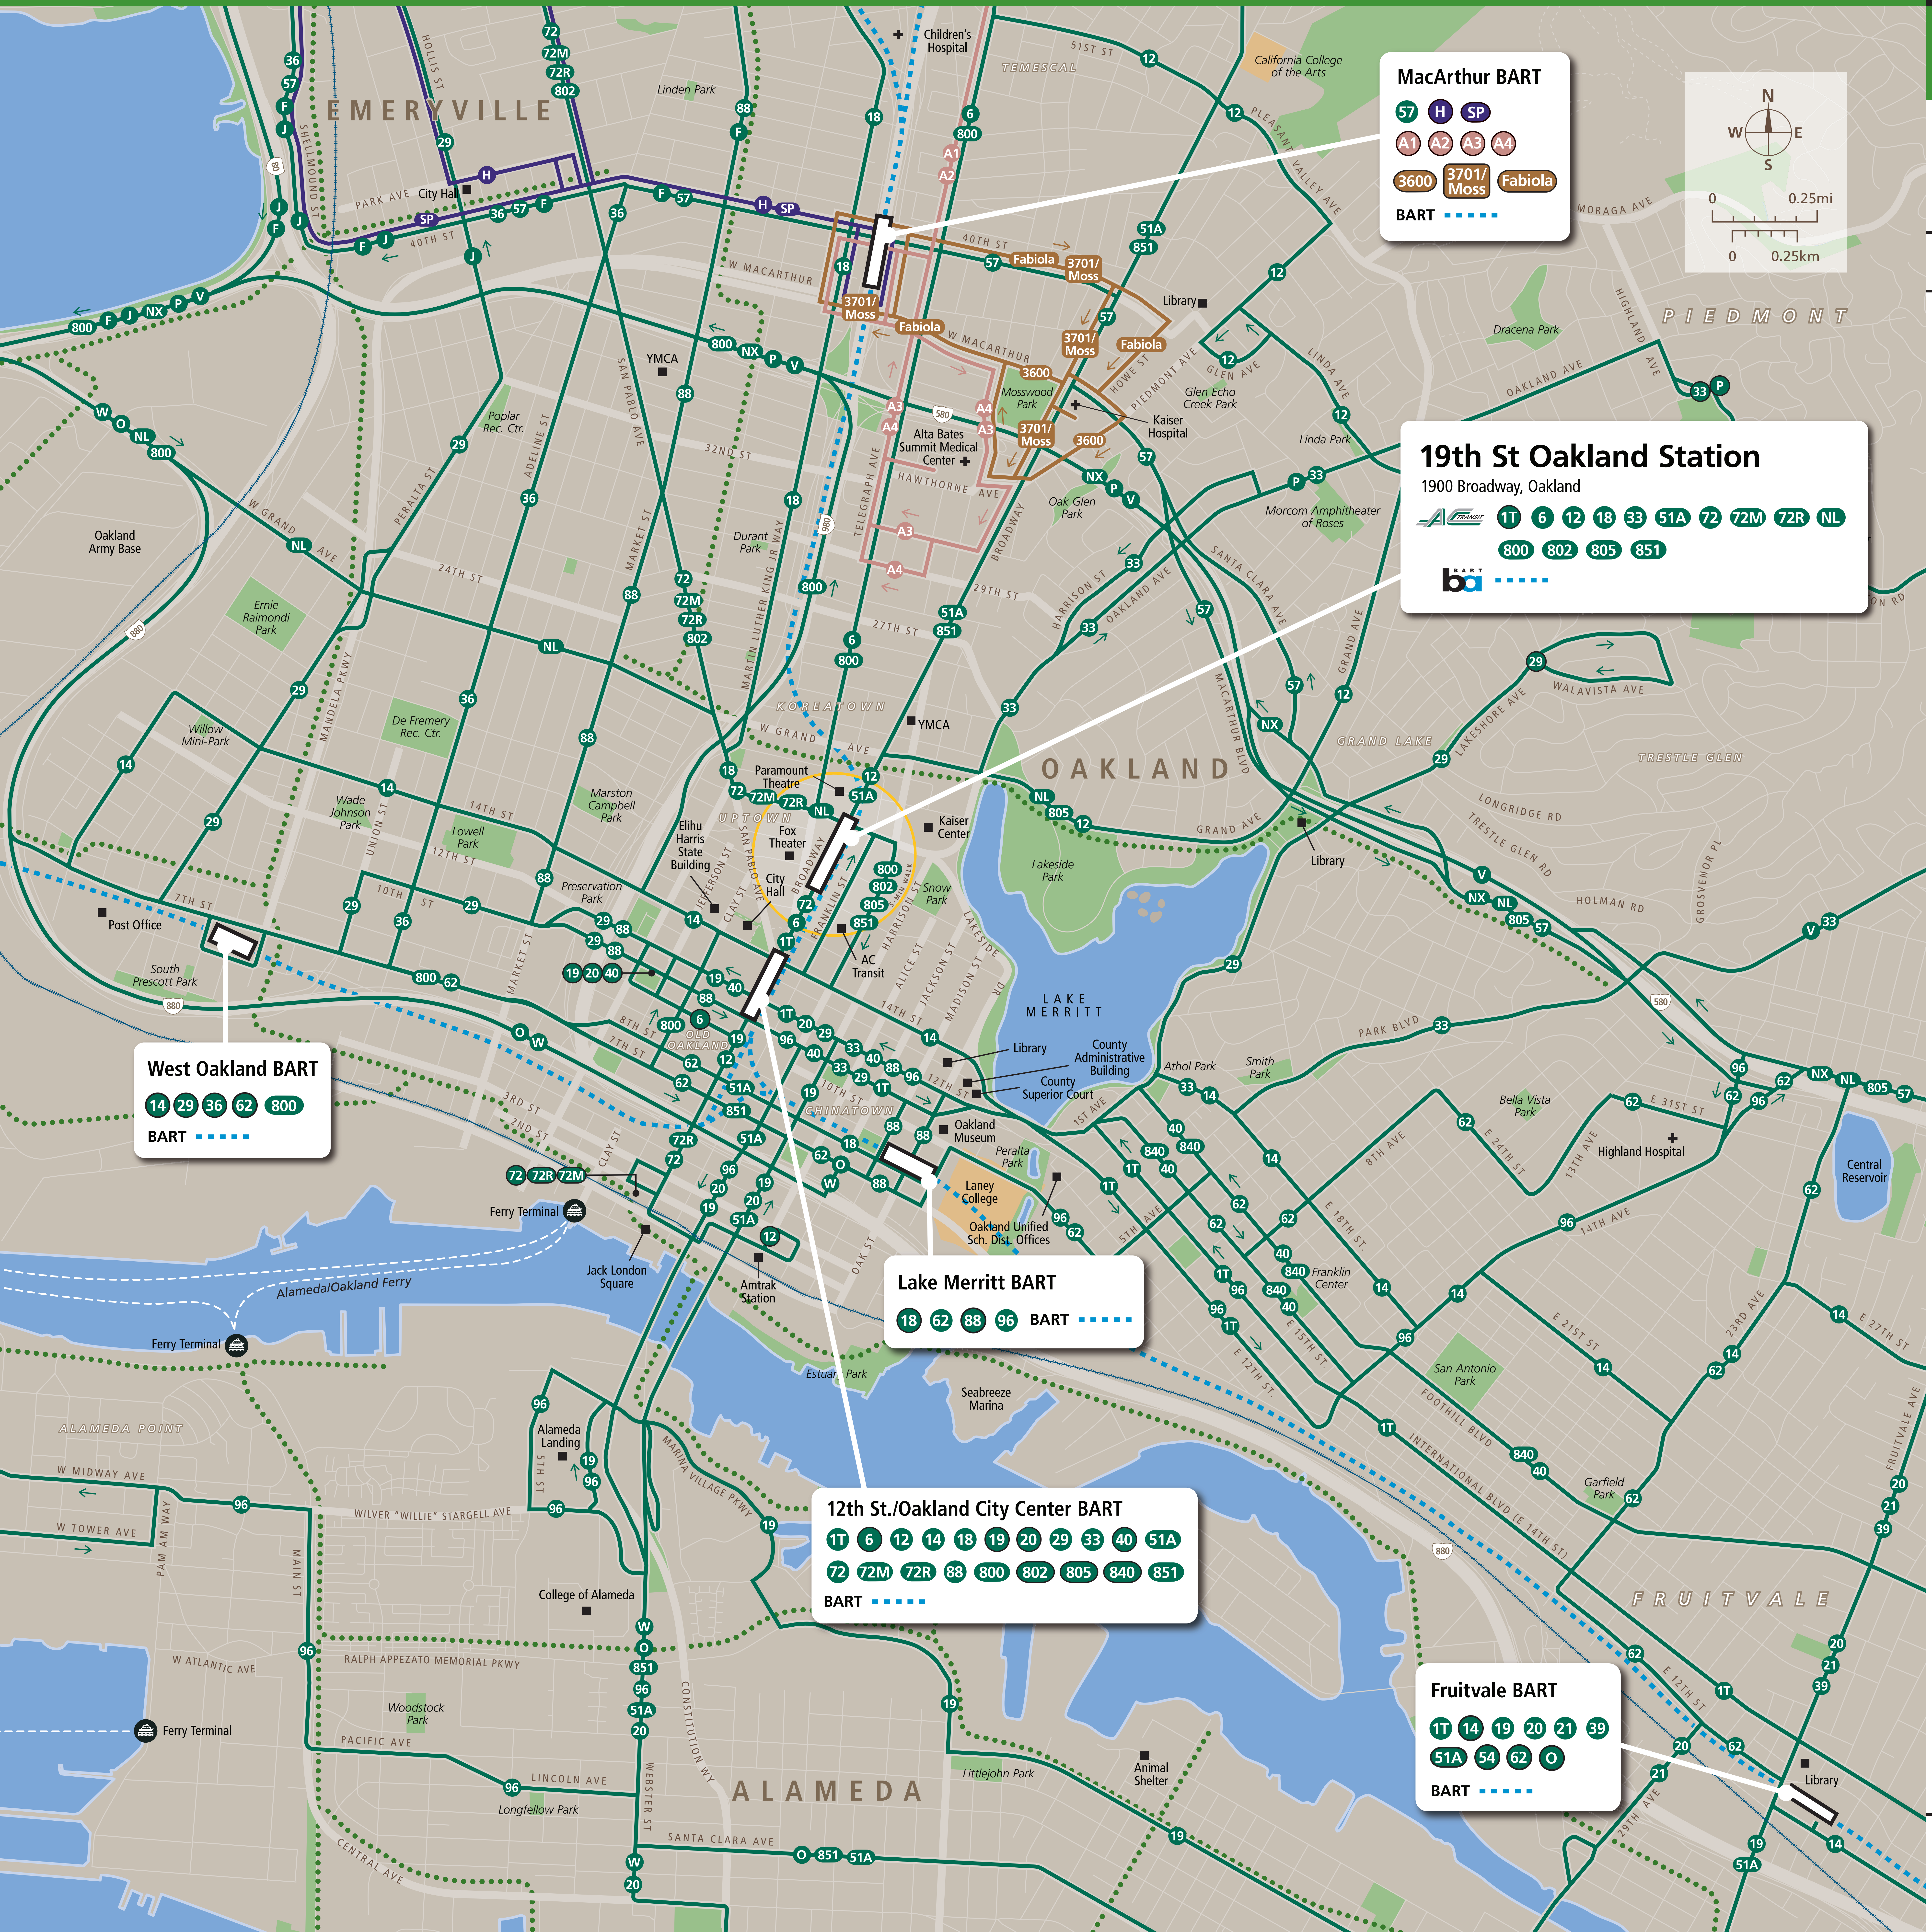

Transit Routes

Rutas del tránsito

公車路線圖

Transit Information

19th Street/Oakland Station

Oakland

Map Key

- You Are Here
- 5-Minute Walk 1000ft/305m
- BART
- AC Transit
- Alta Bates Summit Shuttle
- Emery Go-Round
- Kaiser Shuttle
- Amtrak
- Route Terminus
- Ferry Terminal
- Bicycle Trail or Lane

This map does not show all commuter, express, special event, or all-night routes. Service may vary with time of day or day of week. Service changes may have occurred since printing. Please consult transit agency schedule or contact 511 for more information.

Call 511 | 511.org