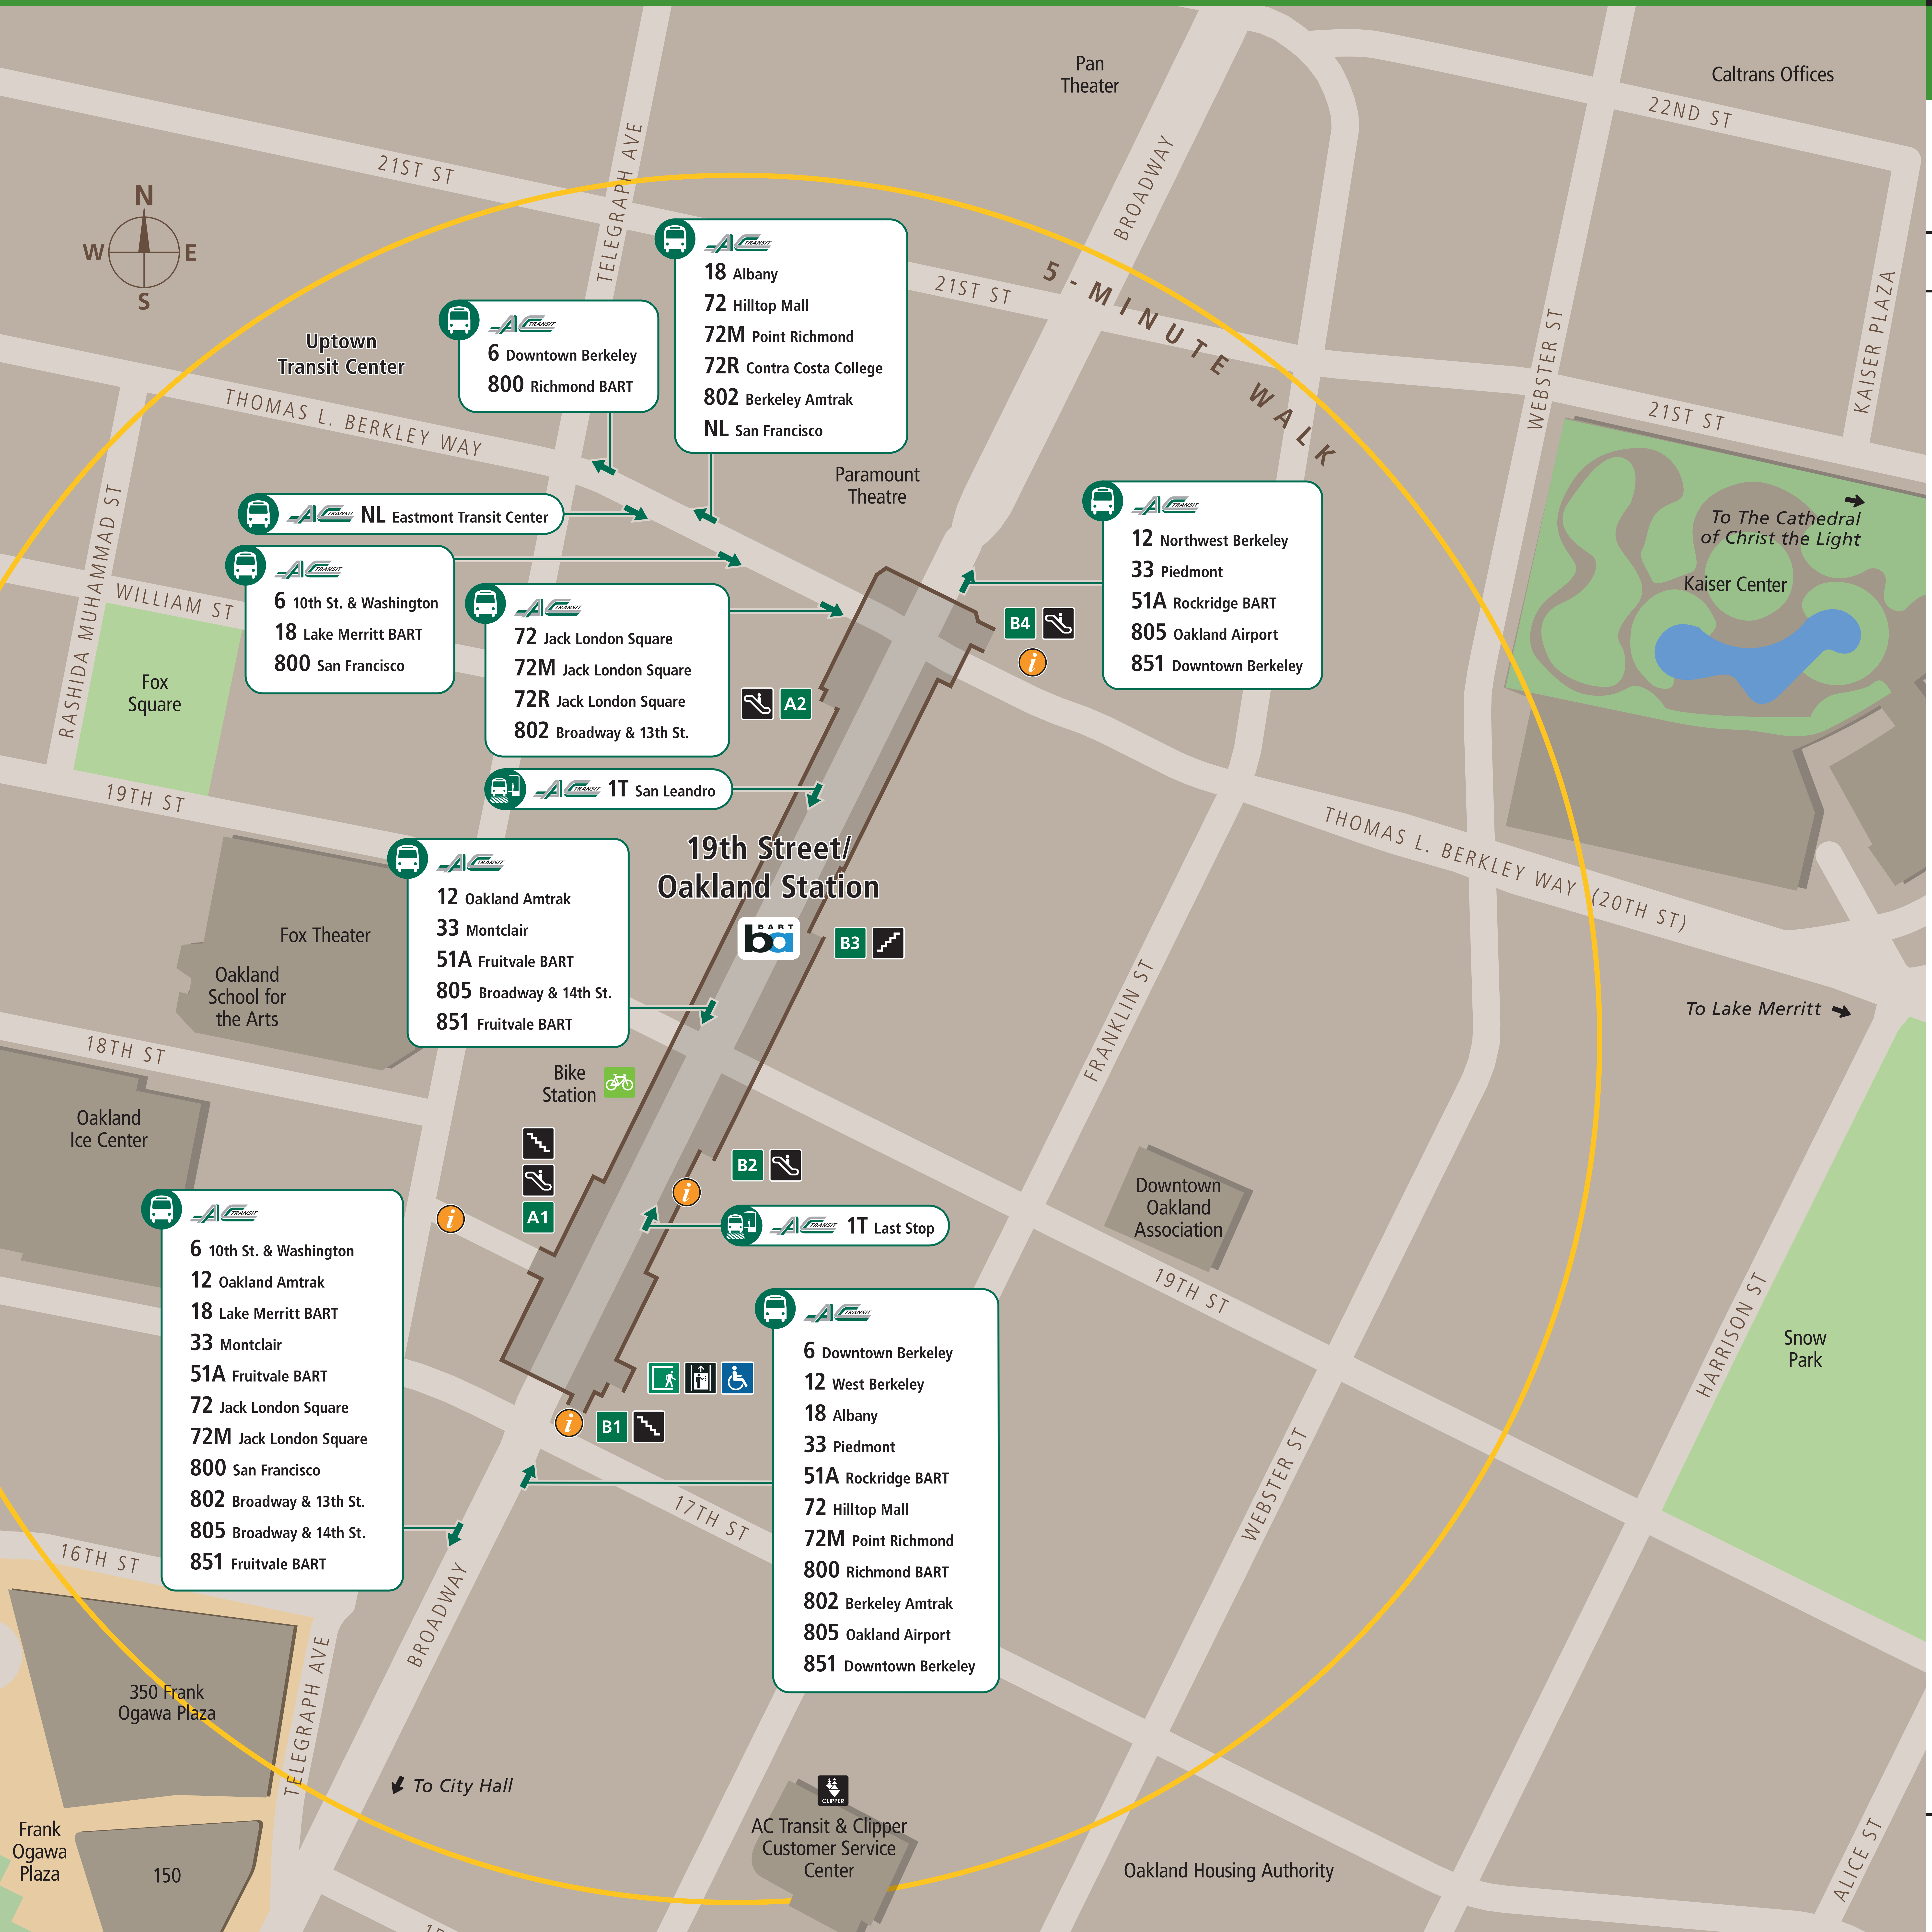

Transit Stops

Paradas del tránsito

公車站地圖

Transit Information

19th Street/ Oakland Station

Oakland

Map Key

★ You Are Here

5-Minute Walk
1000ft/305m

Bus

Transit Stop

Underground Station

Station Entrance/Exit

Station Elevator

Transit Information

Transit Lines

AC Transit

Local Bus Lines

- 1T San Leandro BART
- 6 Downtown Berkeley
- 6 10th & Washington
- 12 Oakland Amtrak
- 12 West Berkeley BART
- 18 Lake Merritt BART
- 18 Albany
- 33 Montclair
- 33 Piedmont
- 51A Fruitvale BART
- 51A Rockridge BART
- 72 Jack London Square
- 72 Hilltop Mall
- 72M Jack London Square
- 72M Point Richmond

Transbay Bus Line

- NL San Francisco, Salesforce Transit Center
- NL Eastmont, Transit Center

All Nighter Bus Lines (Approx. 1 am - 5 am)

Call 511 | 511.org