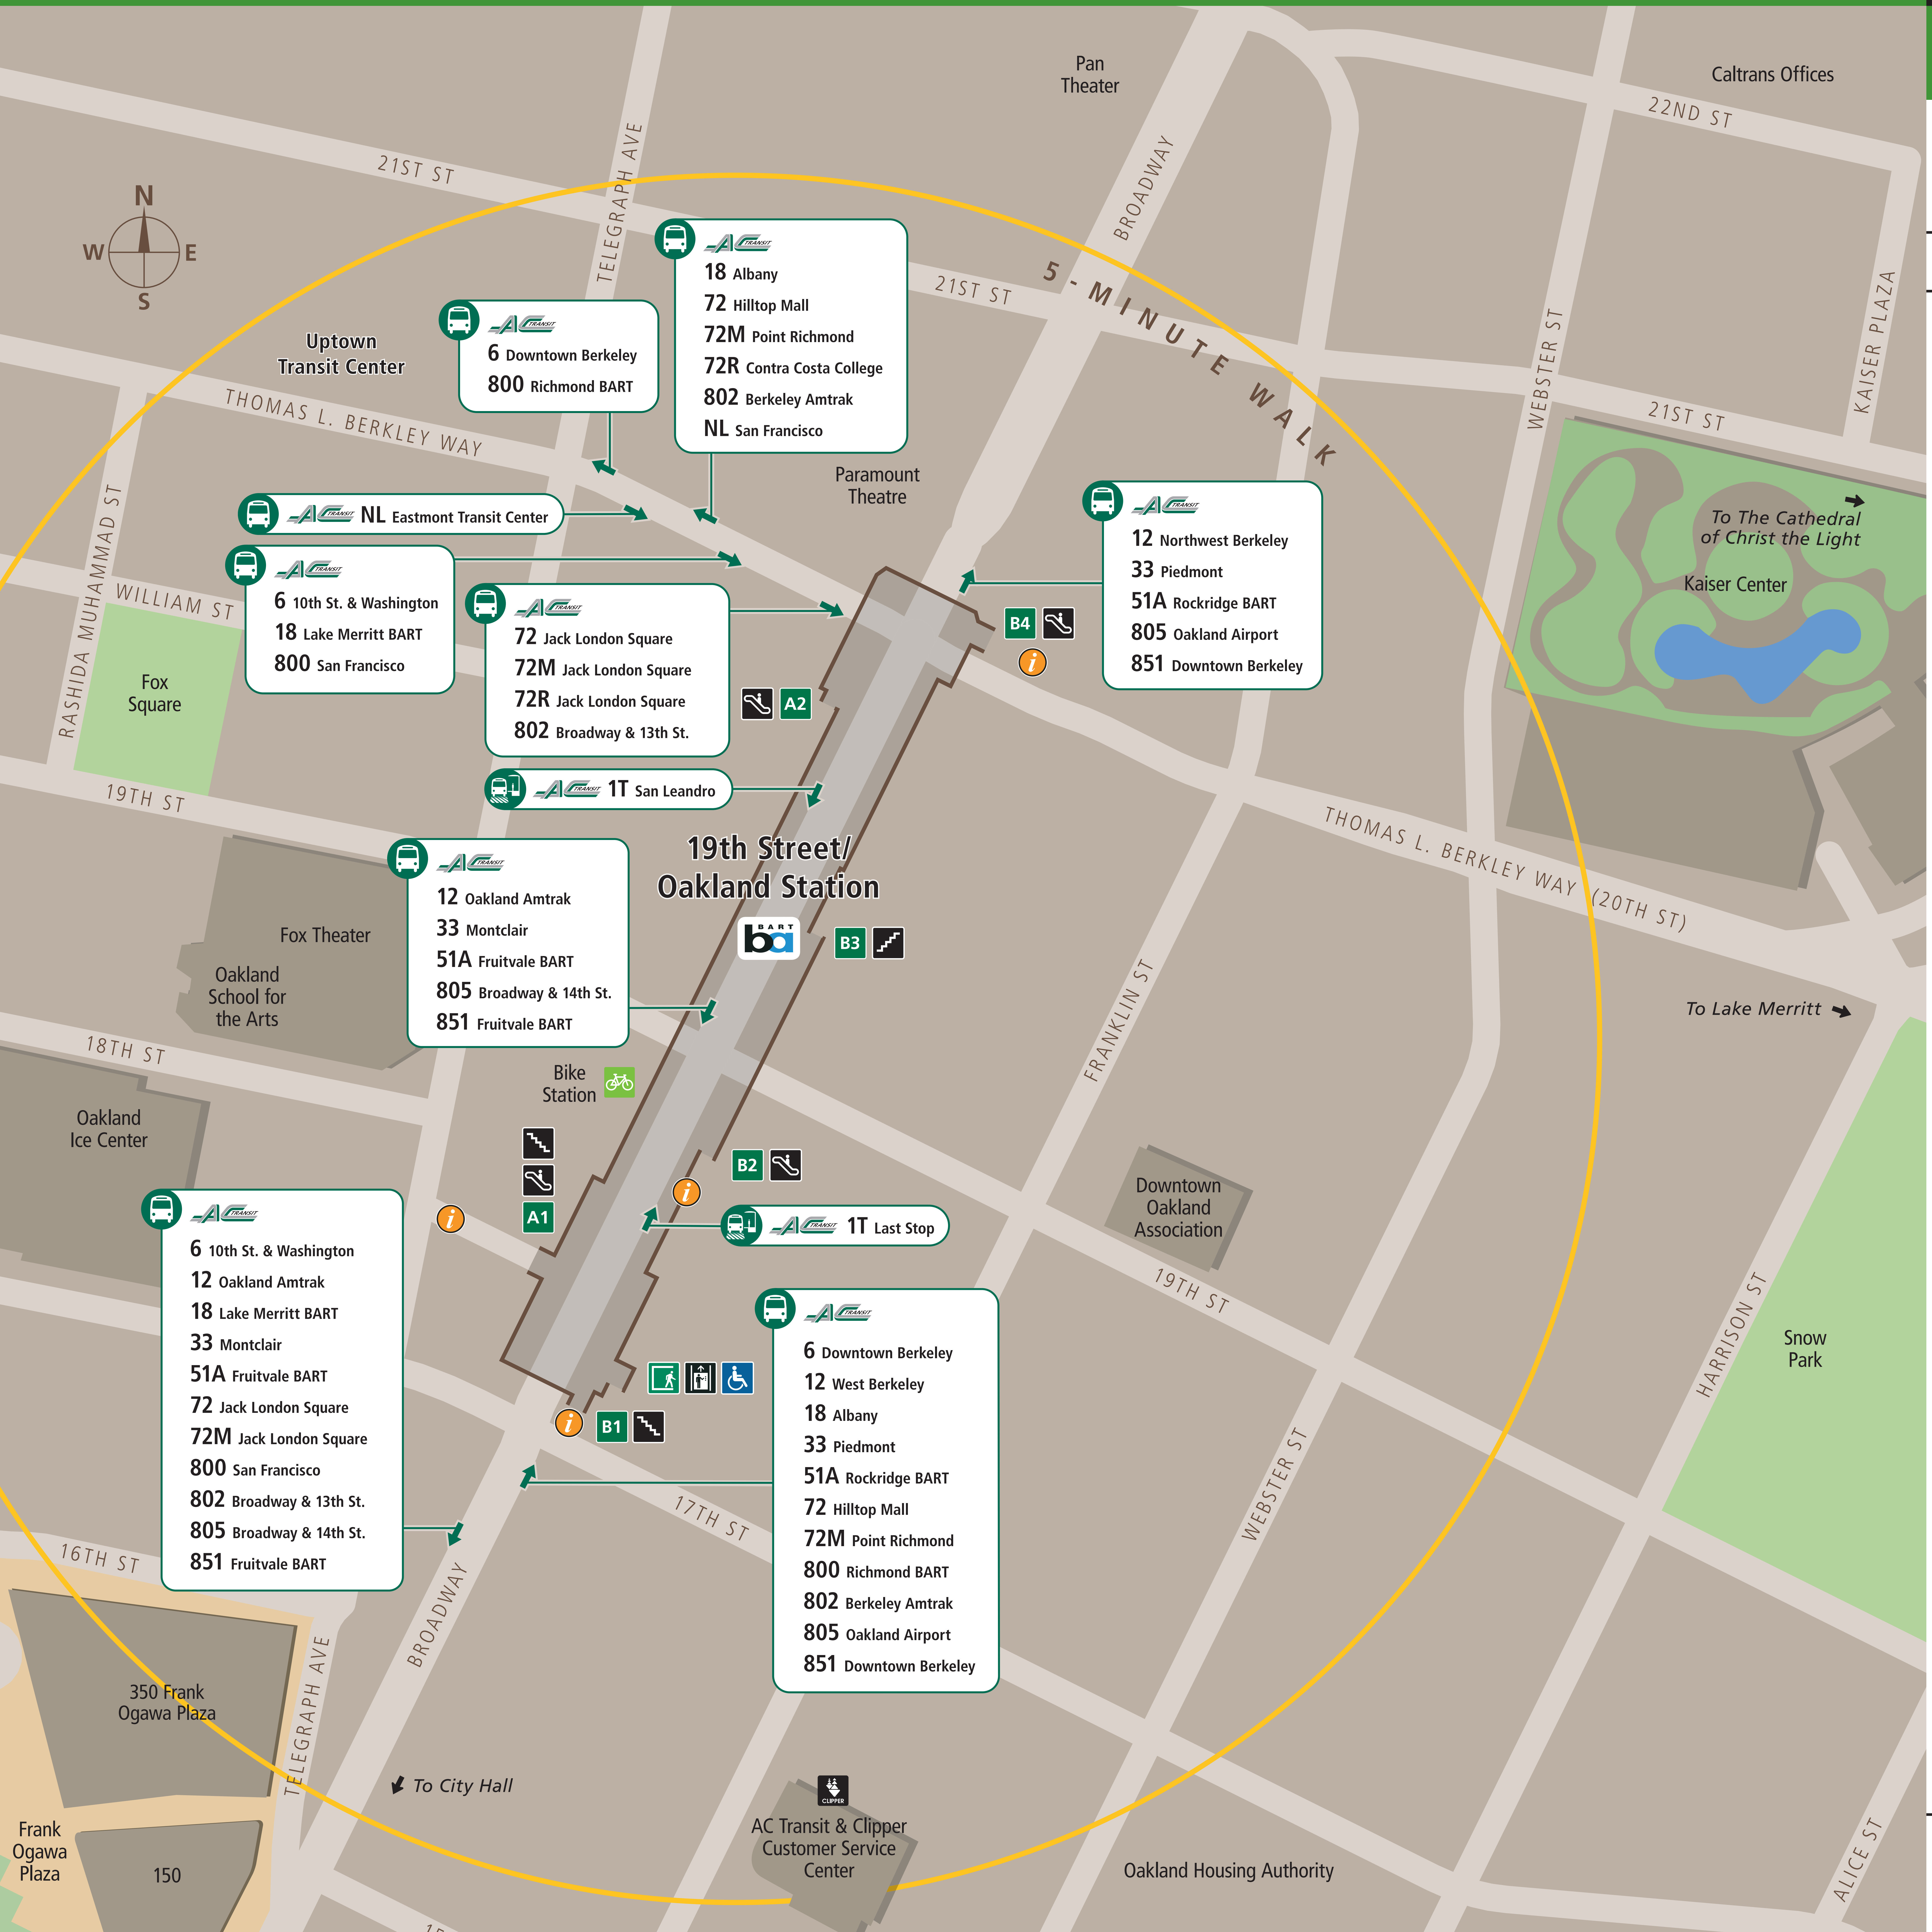

Transit Stops

Paradas del tránsito

公車站地圖

Transit Information

19th Street/ Oakland Station

Oakland

Map Key

★ You Are Here

5-Minute Walk
1000ft/305m

Bus

Transit Stop

Underground Station

Station Entrance/Exit

Station Elevator

Transit Information

Transit Lines

AC Transit

Local Bus Lines

- 1T San Leandro BART
- 6 Downtown Berkeley
- 6 10th & Washington
- 12 Oakland Amtrak
- 12 West Berkeley BART
- 18 Lake Merritt BART
- 18 Albany
- 33 Montclair
- 33 Piedmont
- 51A Fruitvale BART
- 51A Rockridge BART
- 72 Jack London Square
- 72 Hilltop Mall
- 72M Jack London Square
- 72M Point Richmond

Transbay Bus Line

- NL San Francisco, Salesforce Transit Center
- NL Eastmont, Transit Center

All Nighter Bus Lines (Approx. 1 am - 5 am)

Call 511 | 511.org