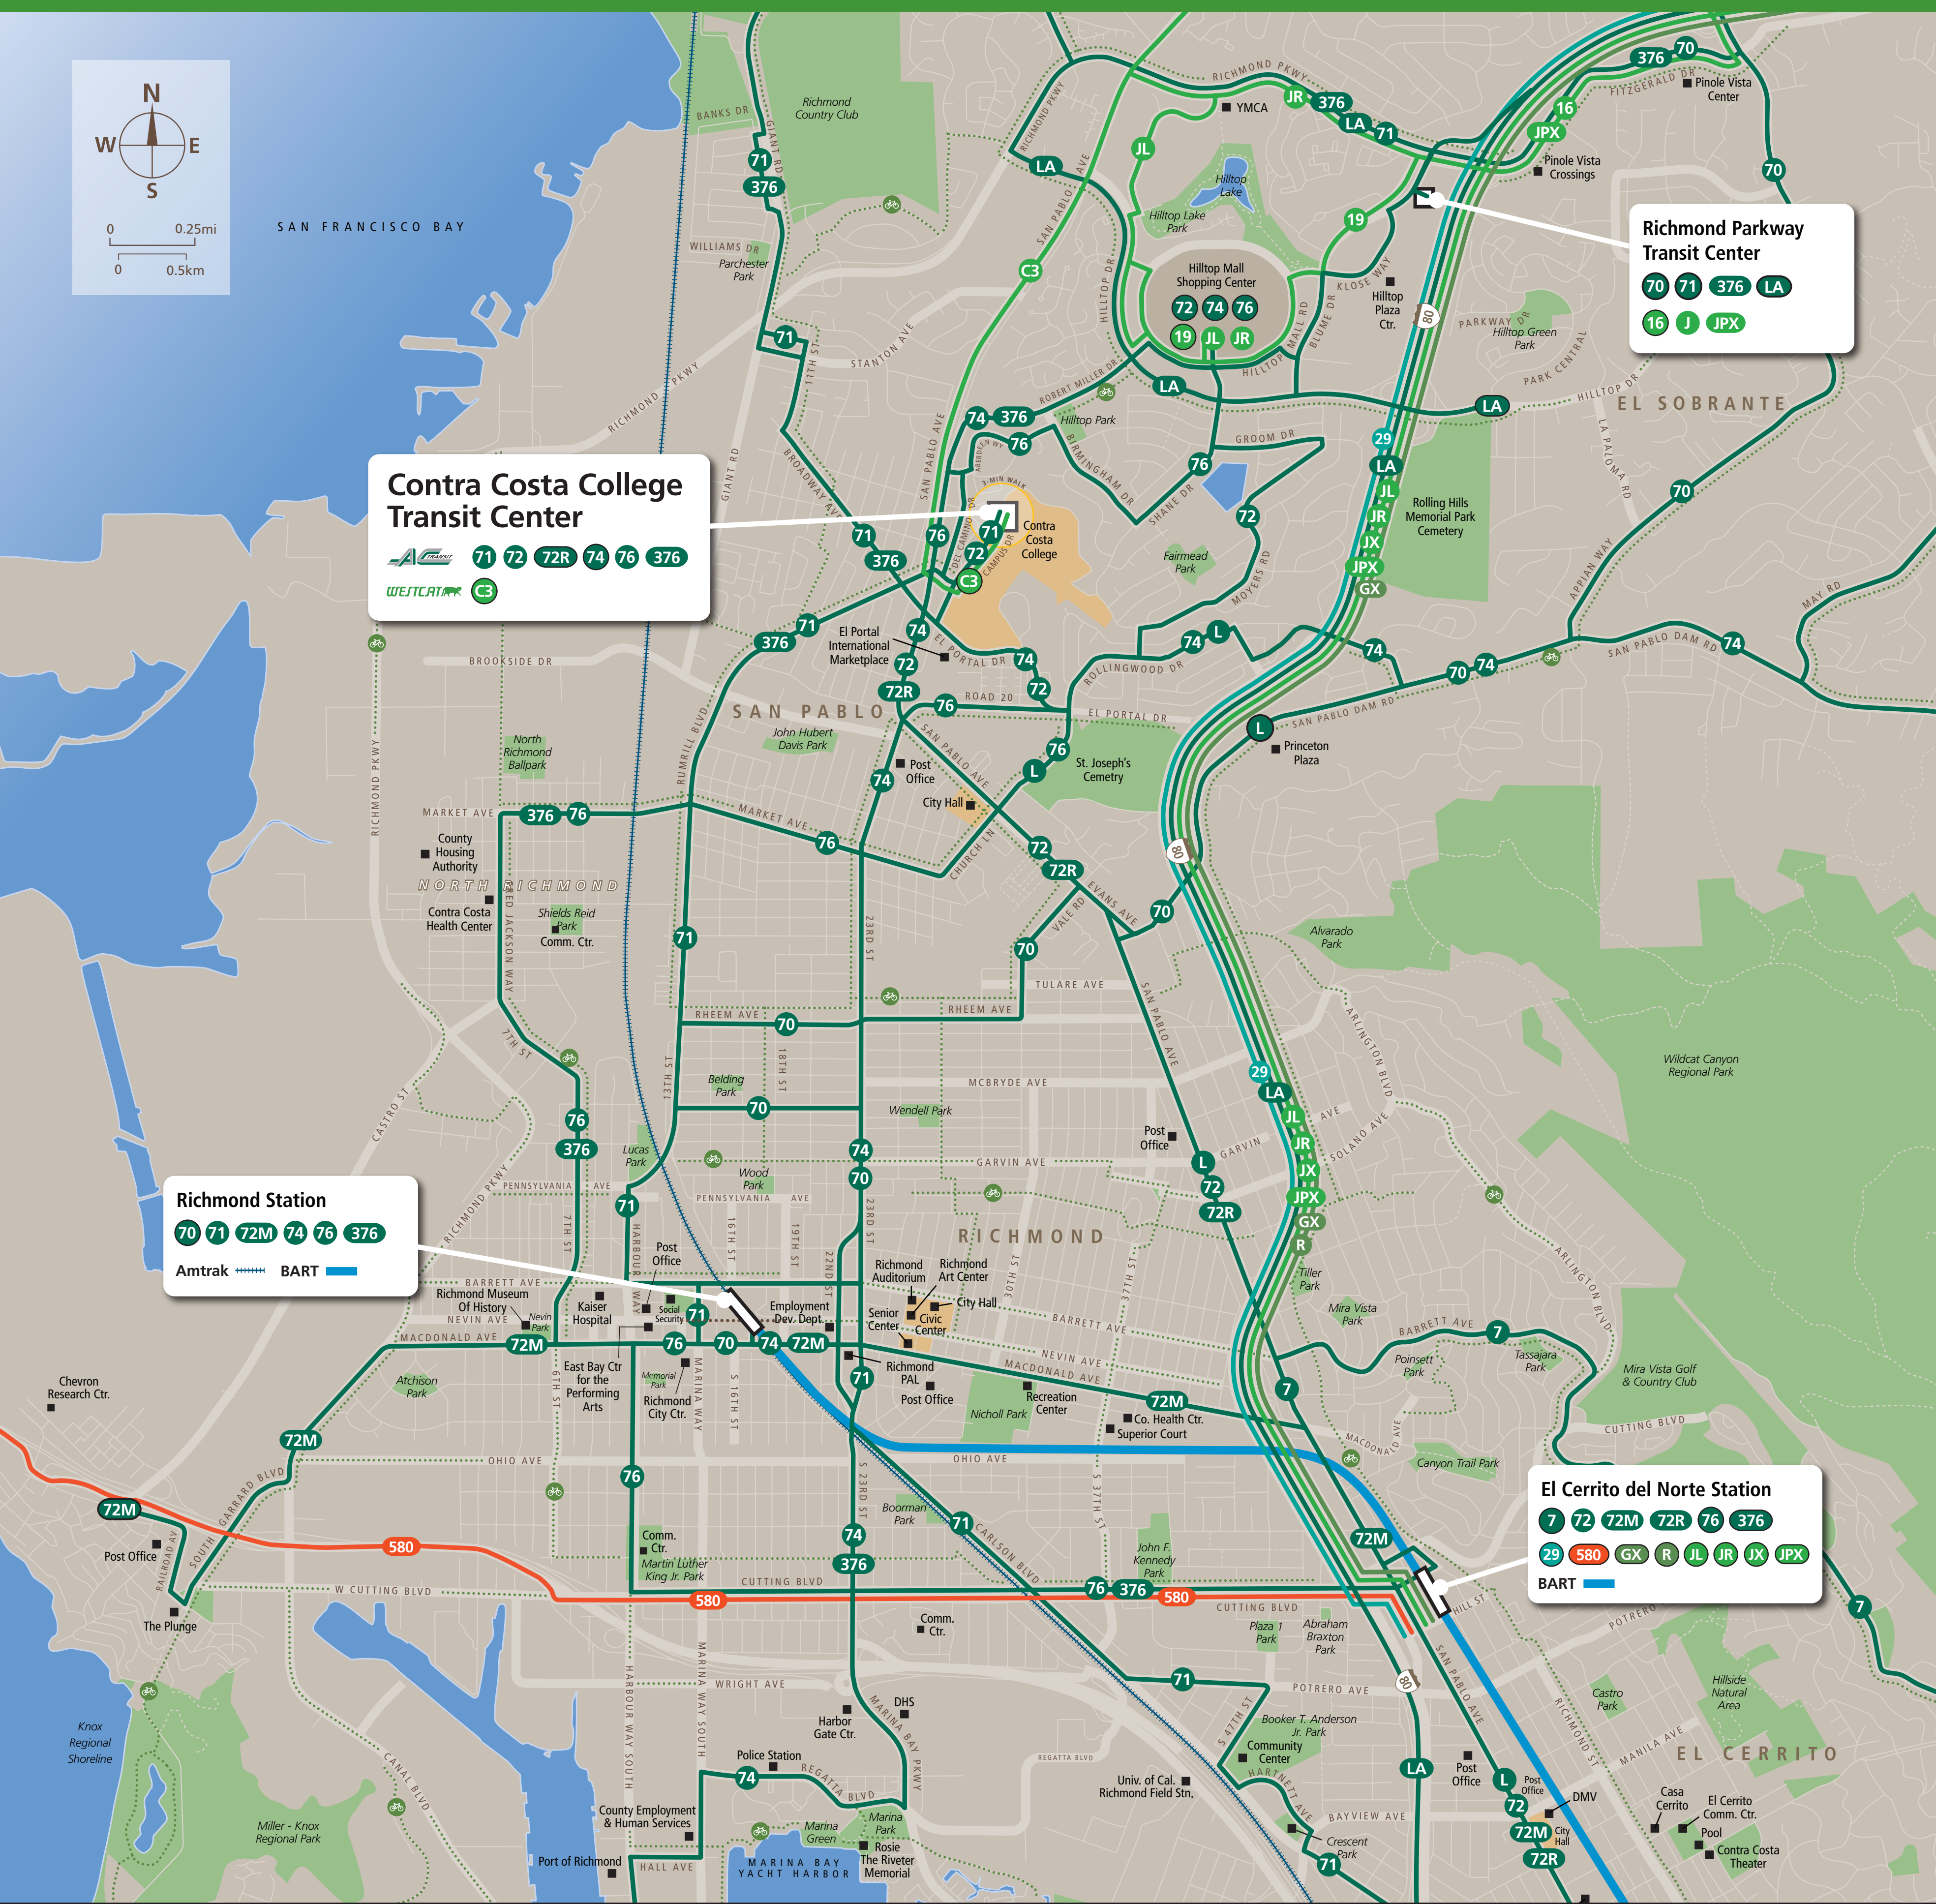

# Transit Information

**Transit Routes** Contra Costa College Transit Center San Pablo See other side for **Stops Map**

## Map Key

- You Are Here
- 3-Minute Walk  
500ft/150m Radius
- BART
- AC Transit
- WestCAT
- Golden Gate Transit
- SolanoExpress
- Napa VINE
- Amtrak
- Route Terminus
- Shared Use Bicycle & Pedestrian Path or Trail

*This map does not show all commuter, express, special event, or all-night routes. Service may vary with time of day or day of week. Service changes may have occurred since printing. Please consult transit agency schedule or contact 511 for more information.*