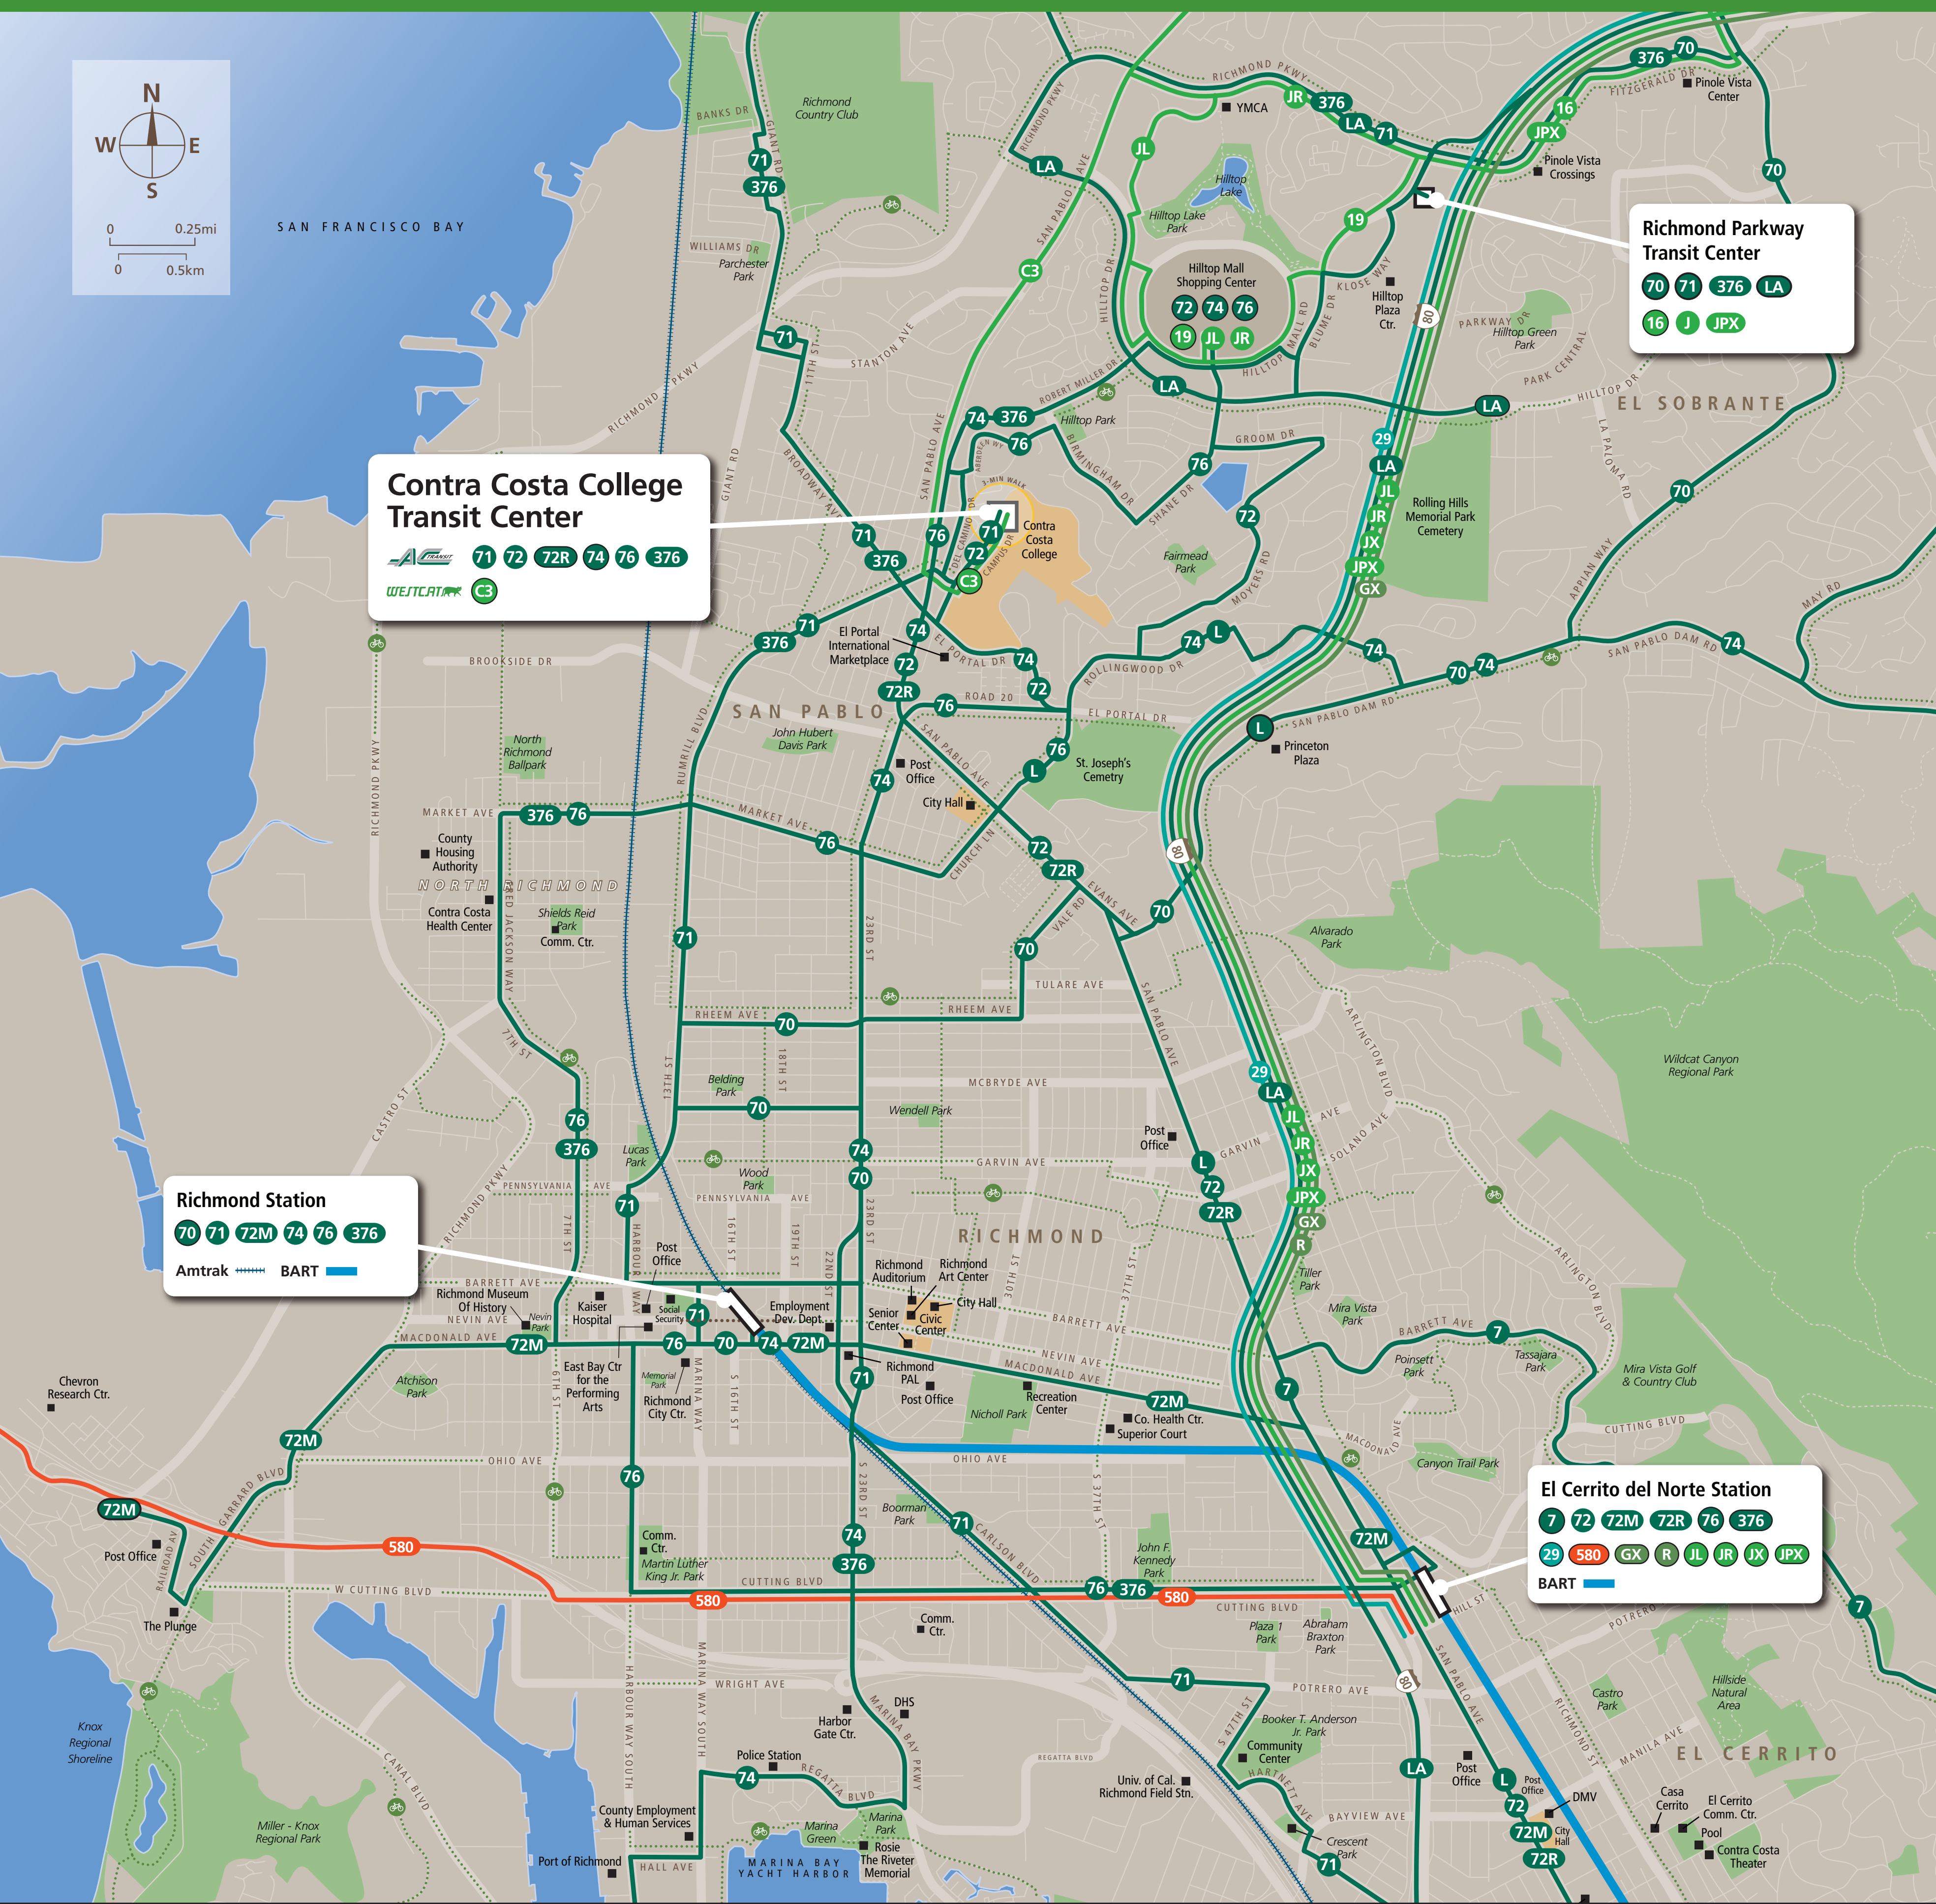

# Transit Information

**Transit Routes** Contra Costa College Transit Center San Pablo See other side for **Stops Map**

## Map Key

- You Are Here
- 3-Minute Walk  
500ft/150m Radius
- BART
- AC Transit
- WestCAT
- Golden Gate Transit
- SolanoExpress
- Napa VINE
- Amtrak
- Route Terminus
- Shared Use Bicycle & Pedestrian Path or Trail

*This map does not show all commuter, express, special event, or all-night routes. Service may vary with time of day or day of week. Service changes may have occurred since printing. Please consult transit agency schedule or contact 511 for more information.*