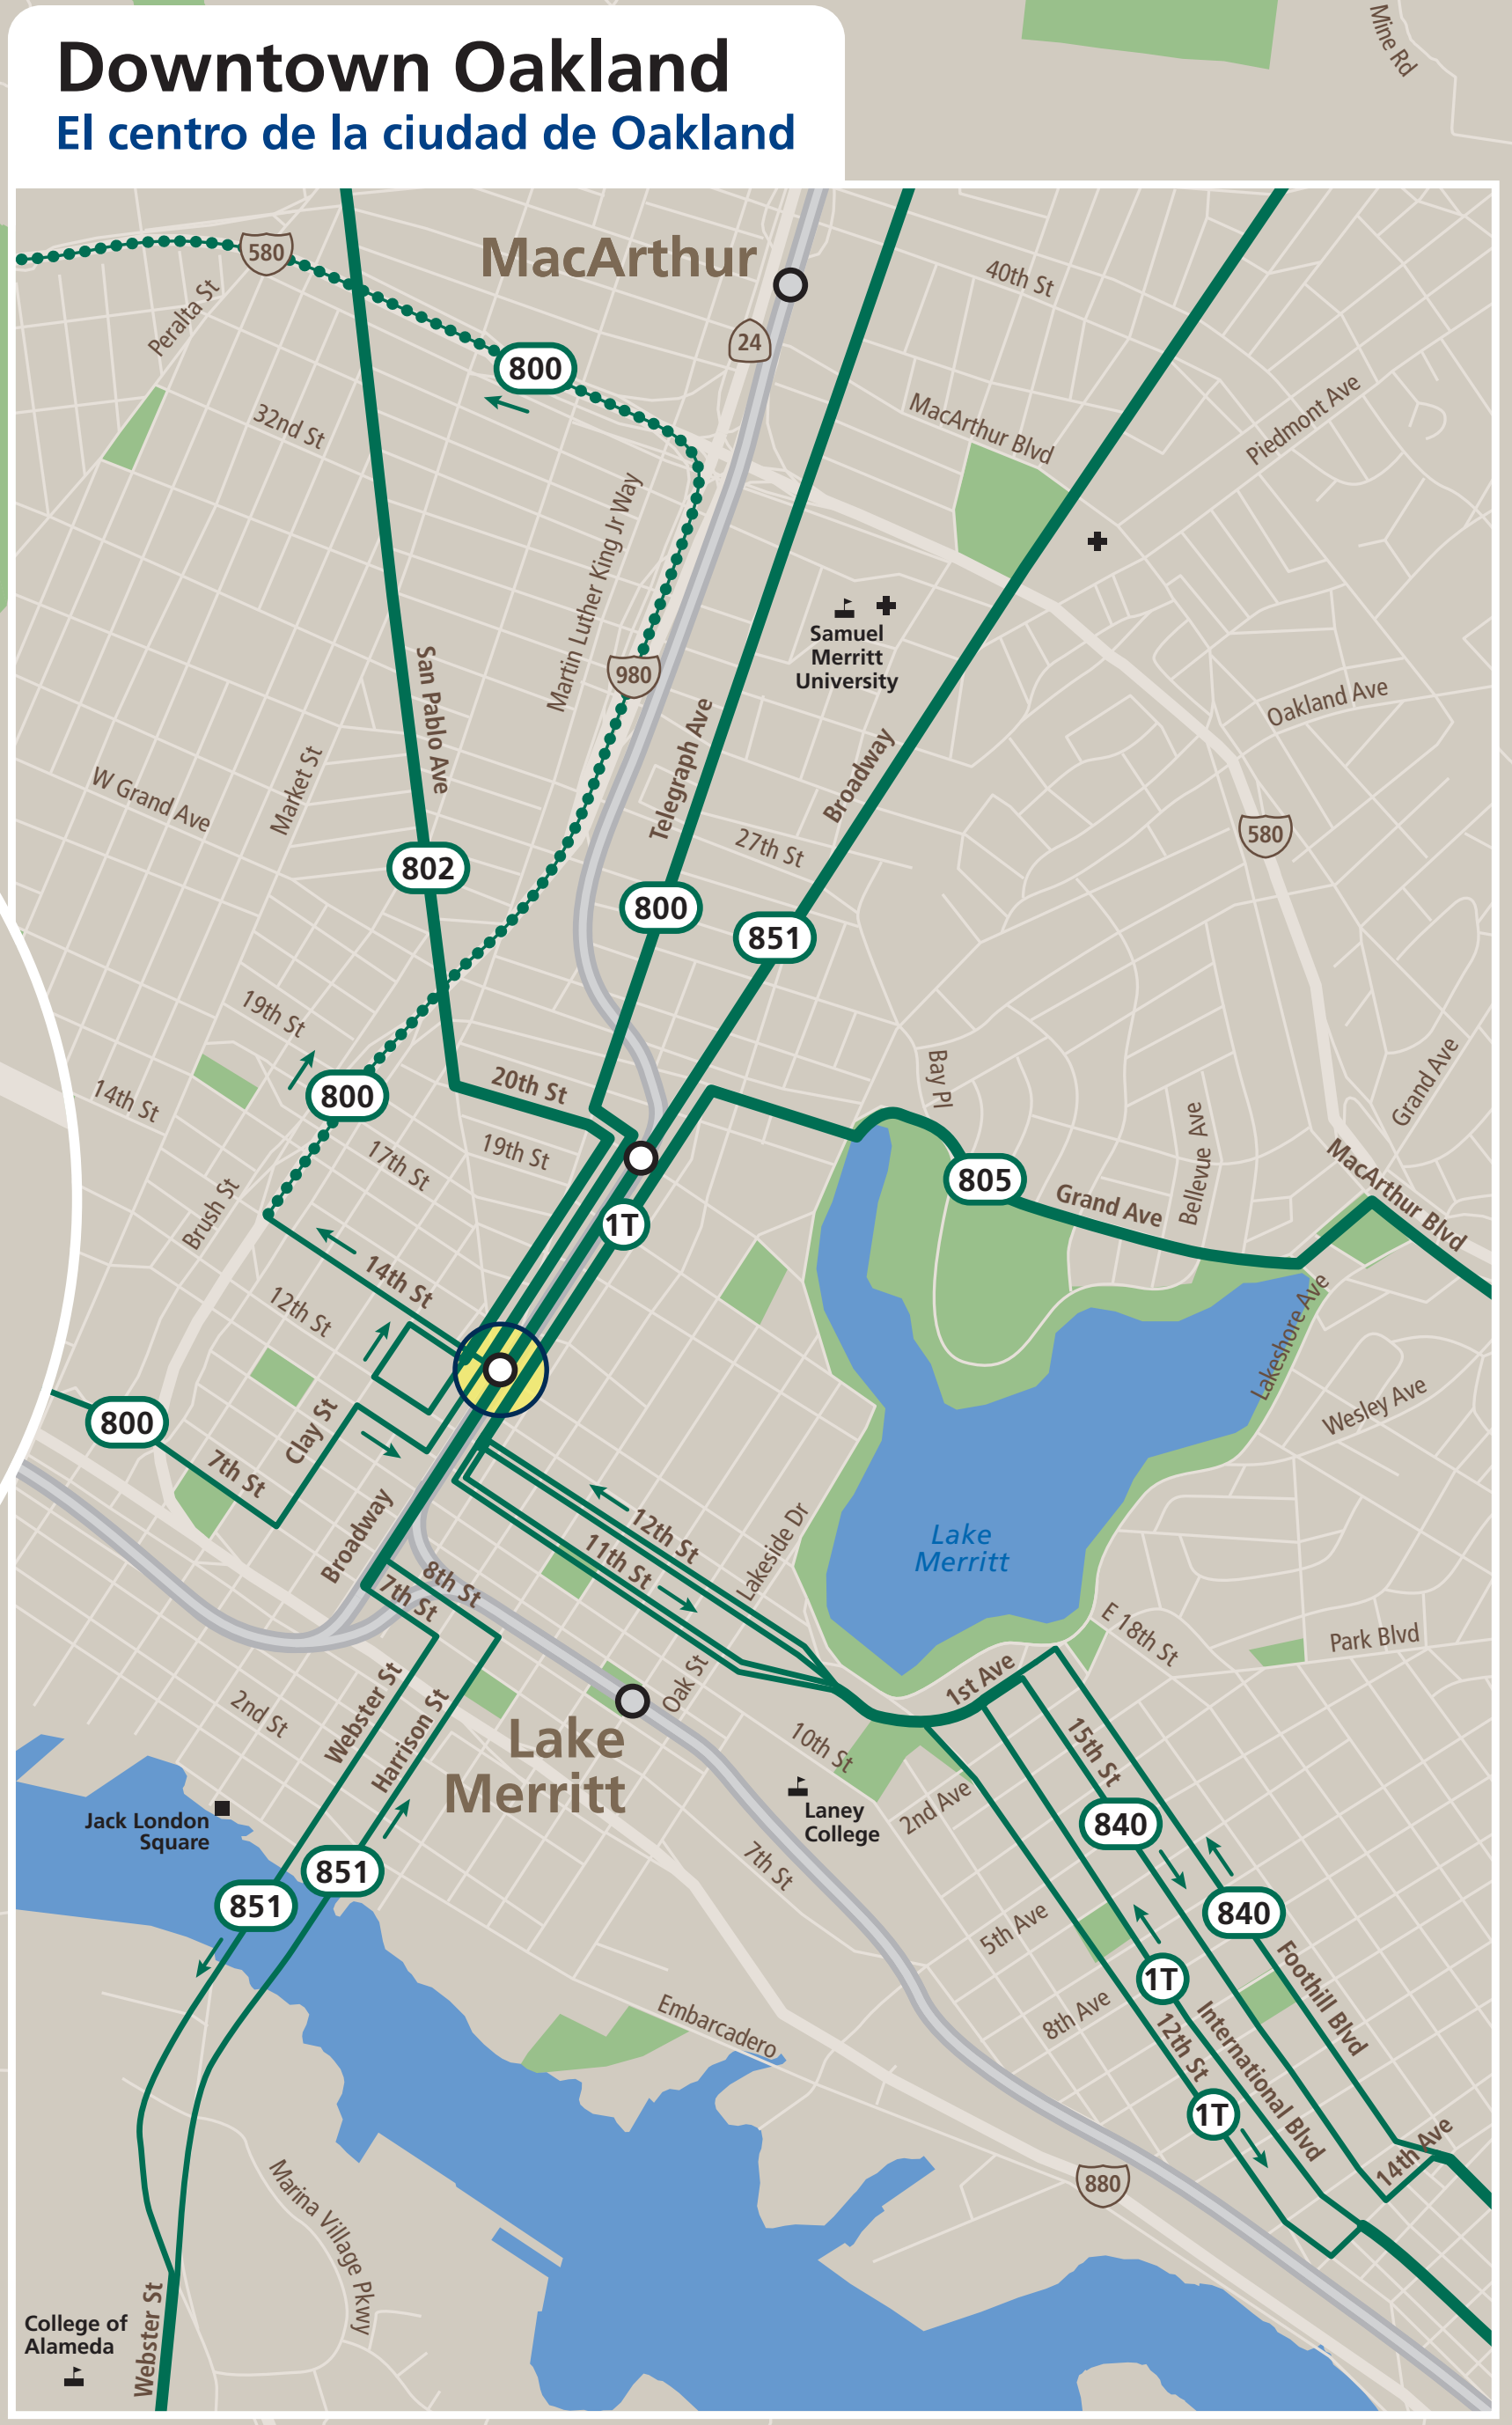

MAP NOT TO SCALE
EL MAPA NO ESTÁ A ESCALA

Call 511 | 511.org