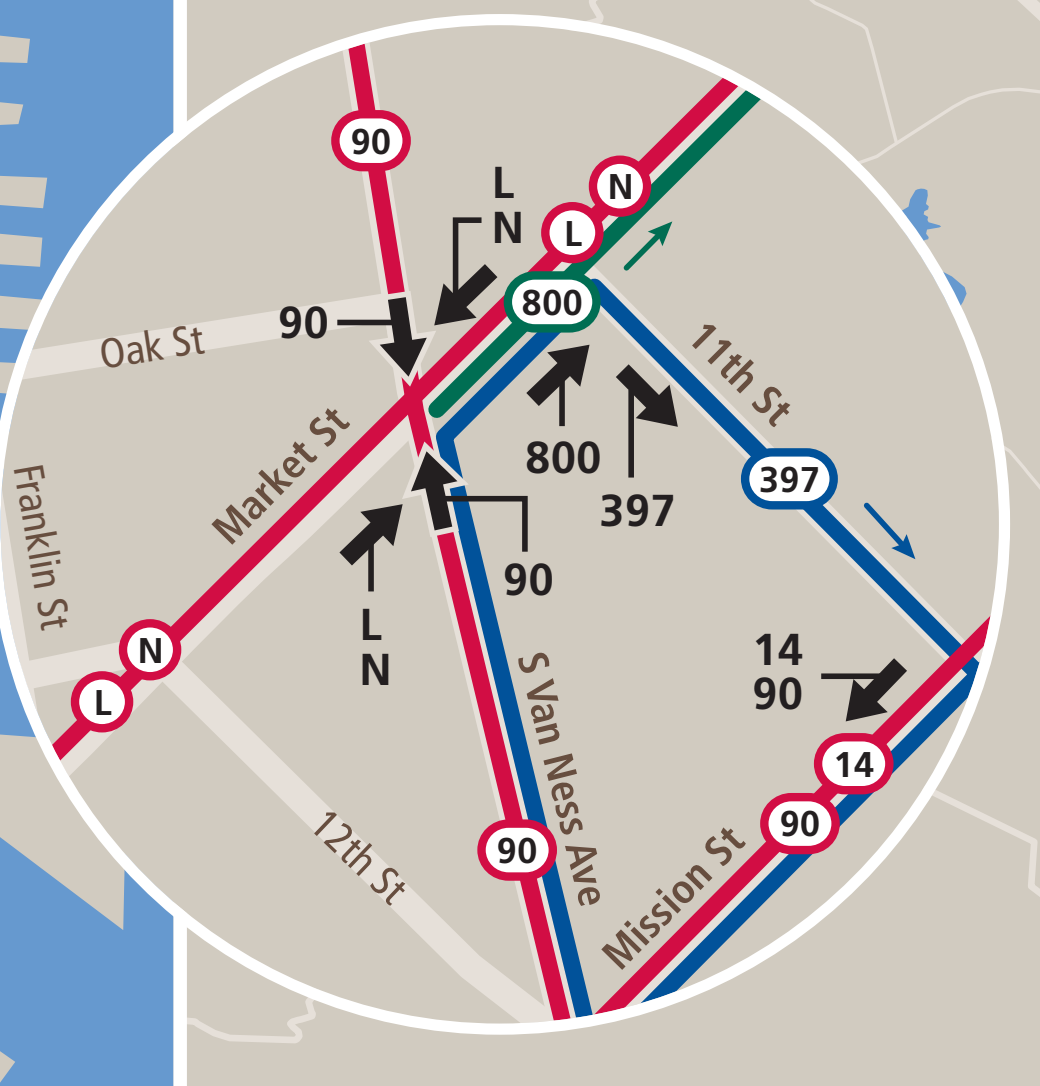

MAP NOT TO SCALE
EL MAPA NO ESTÁ A ESCALA

Call 511 | 511.org