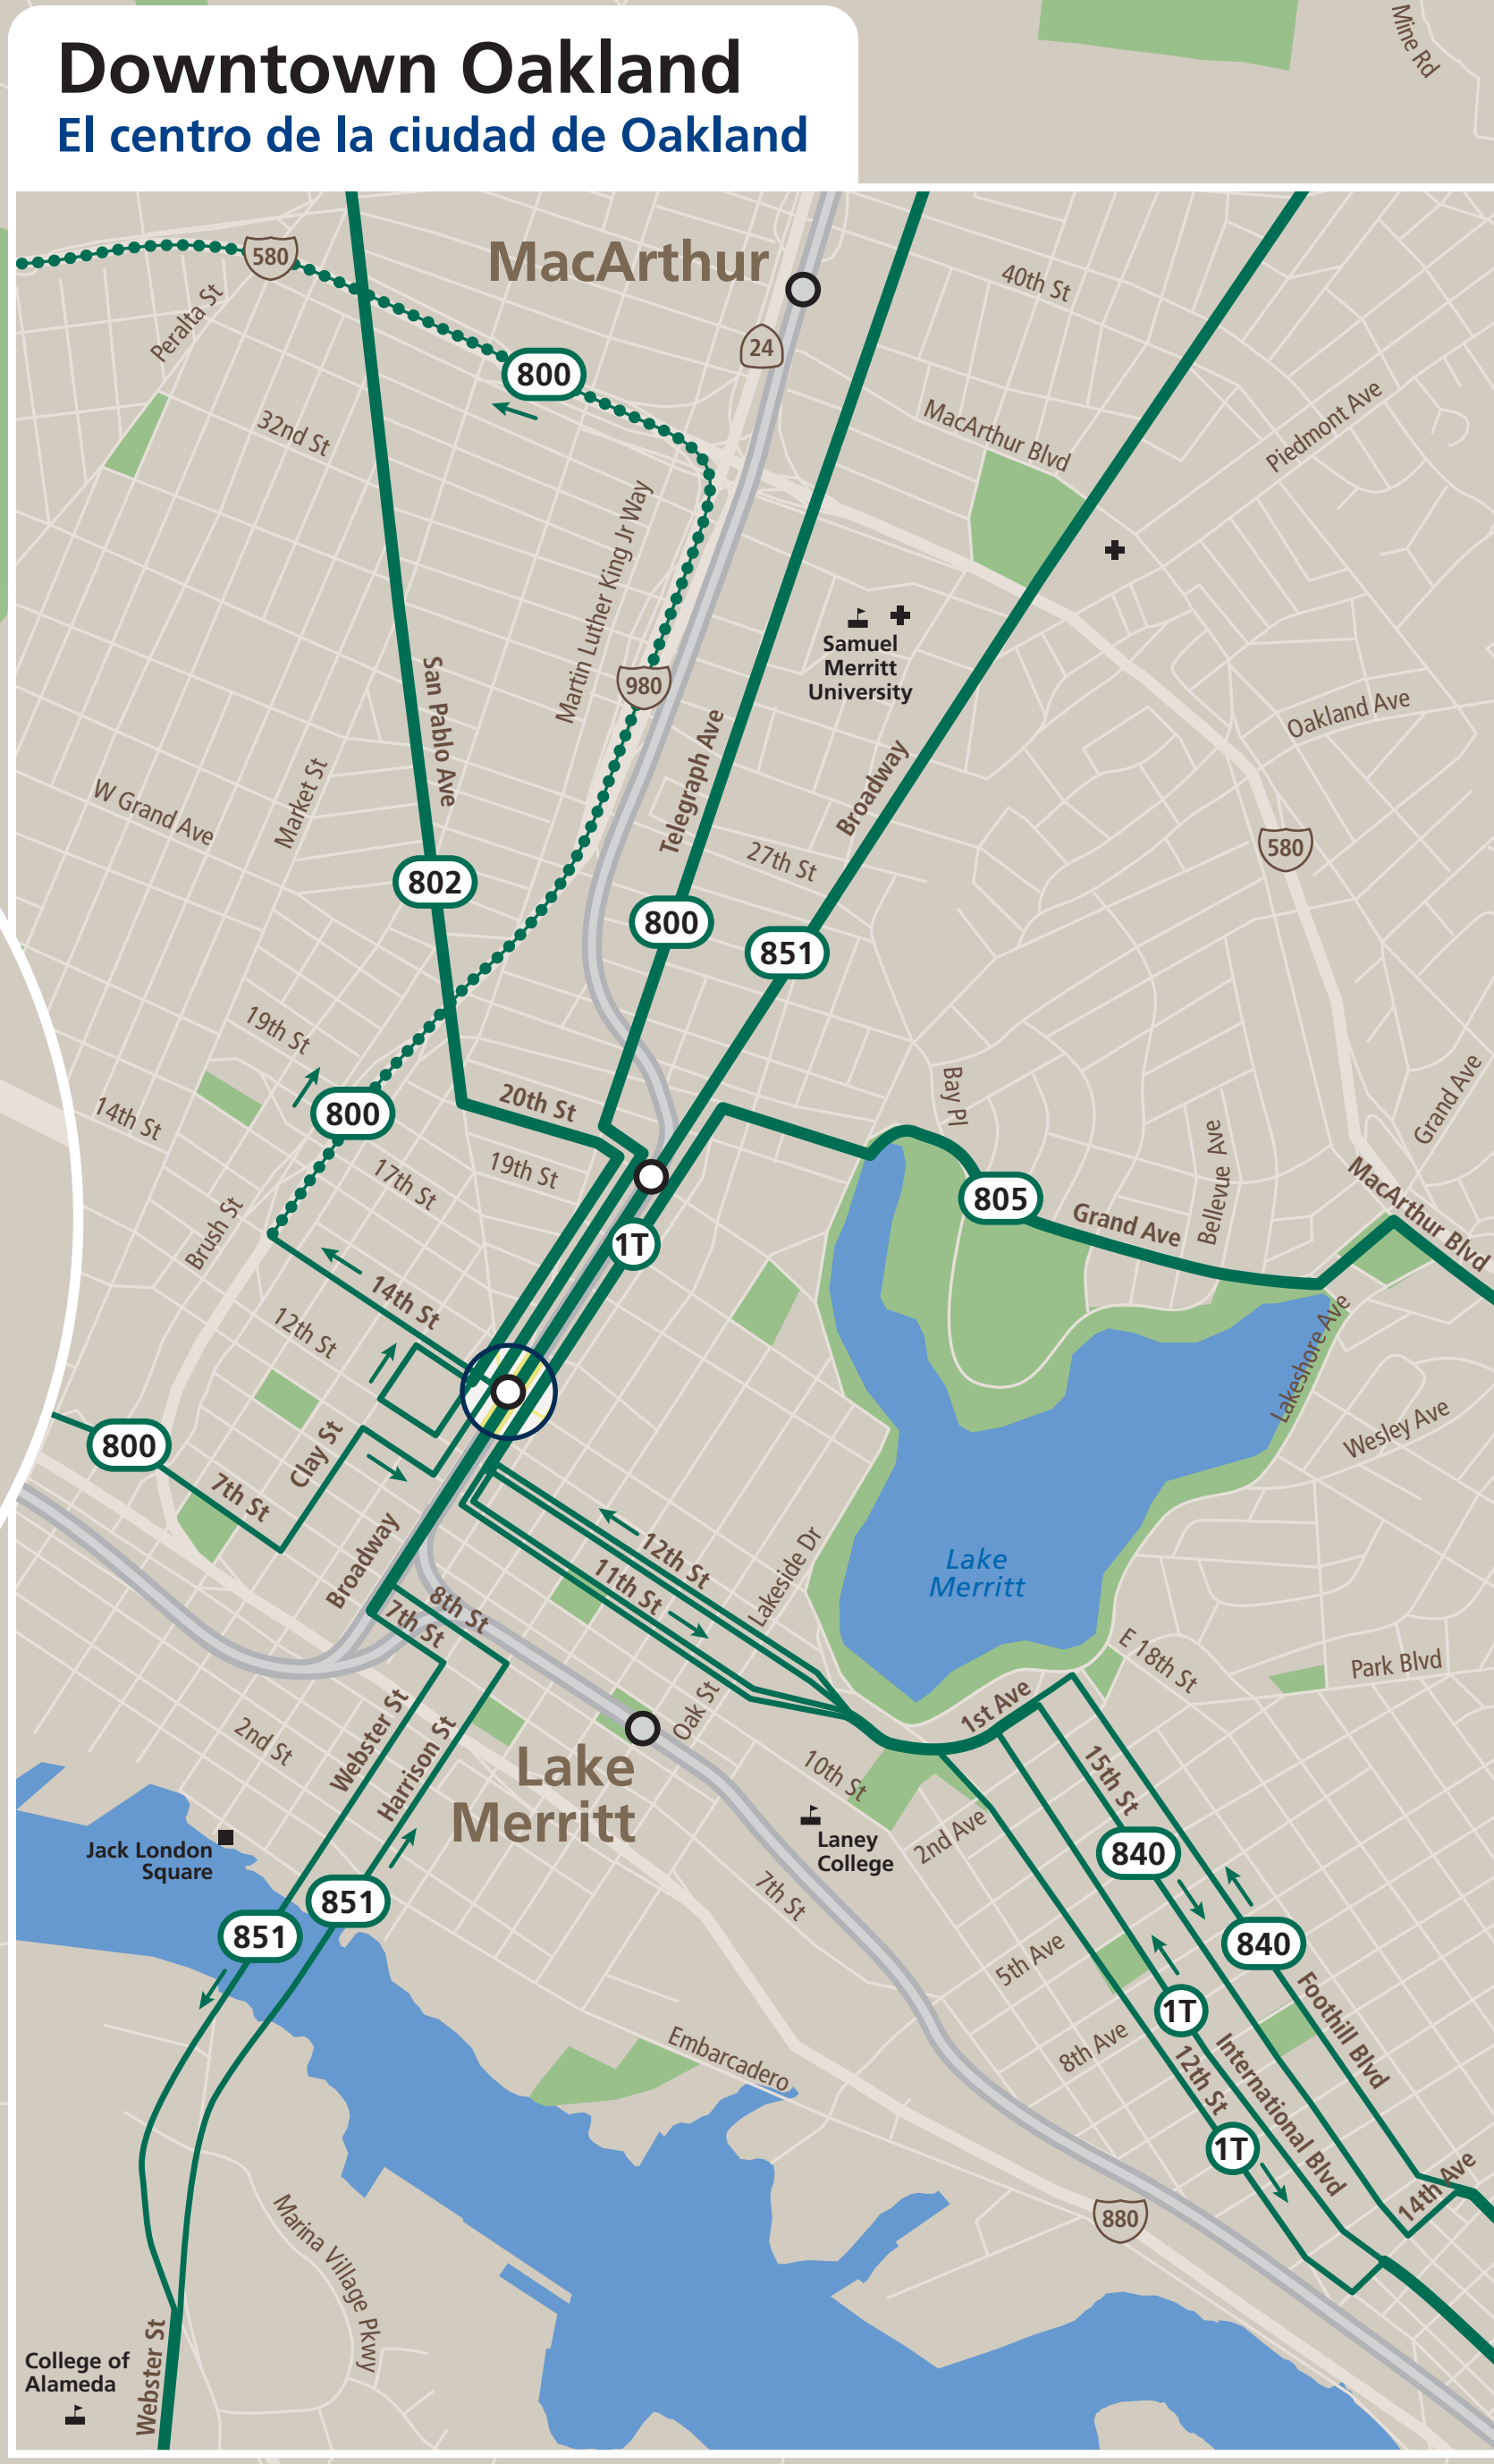

MAP NOT TO SCALE
EL MAPA NO ESTÁ A ESCALA

Call 511 | 511.org