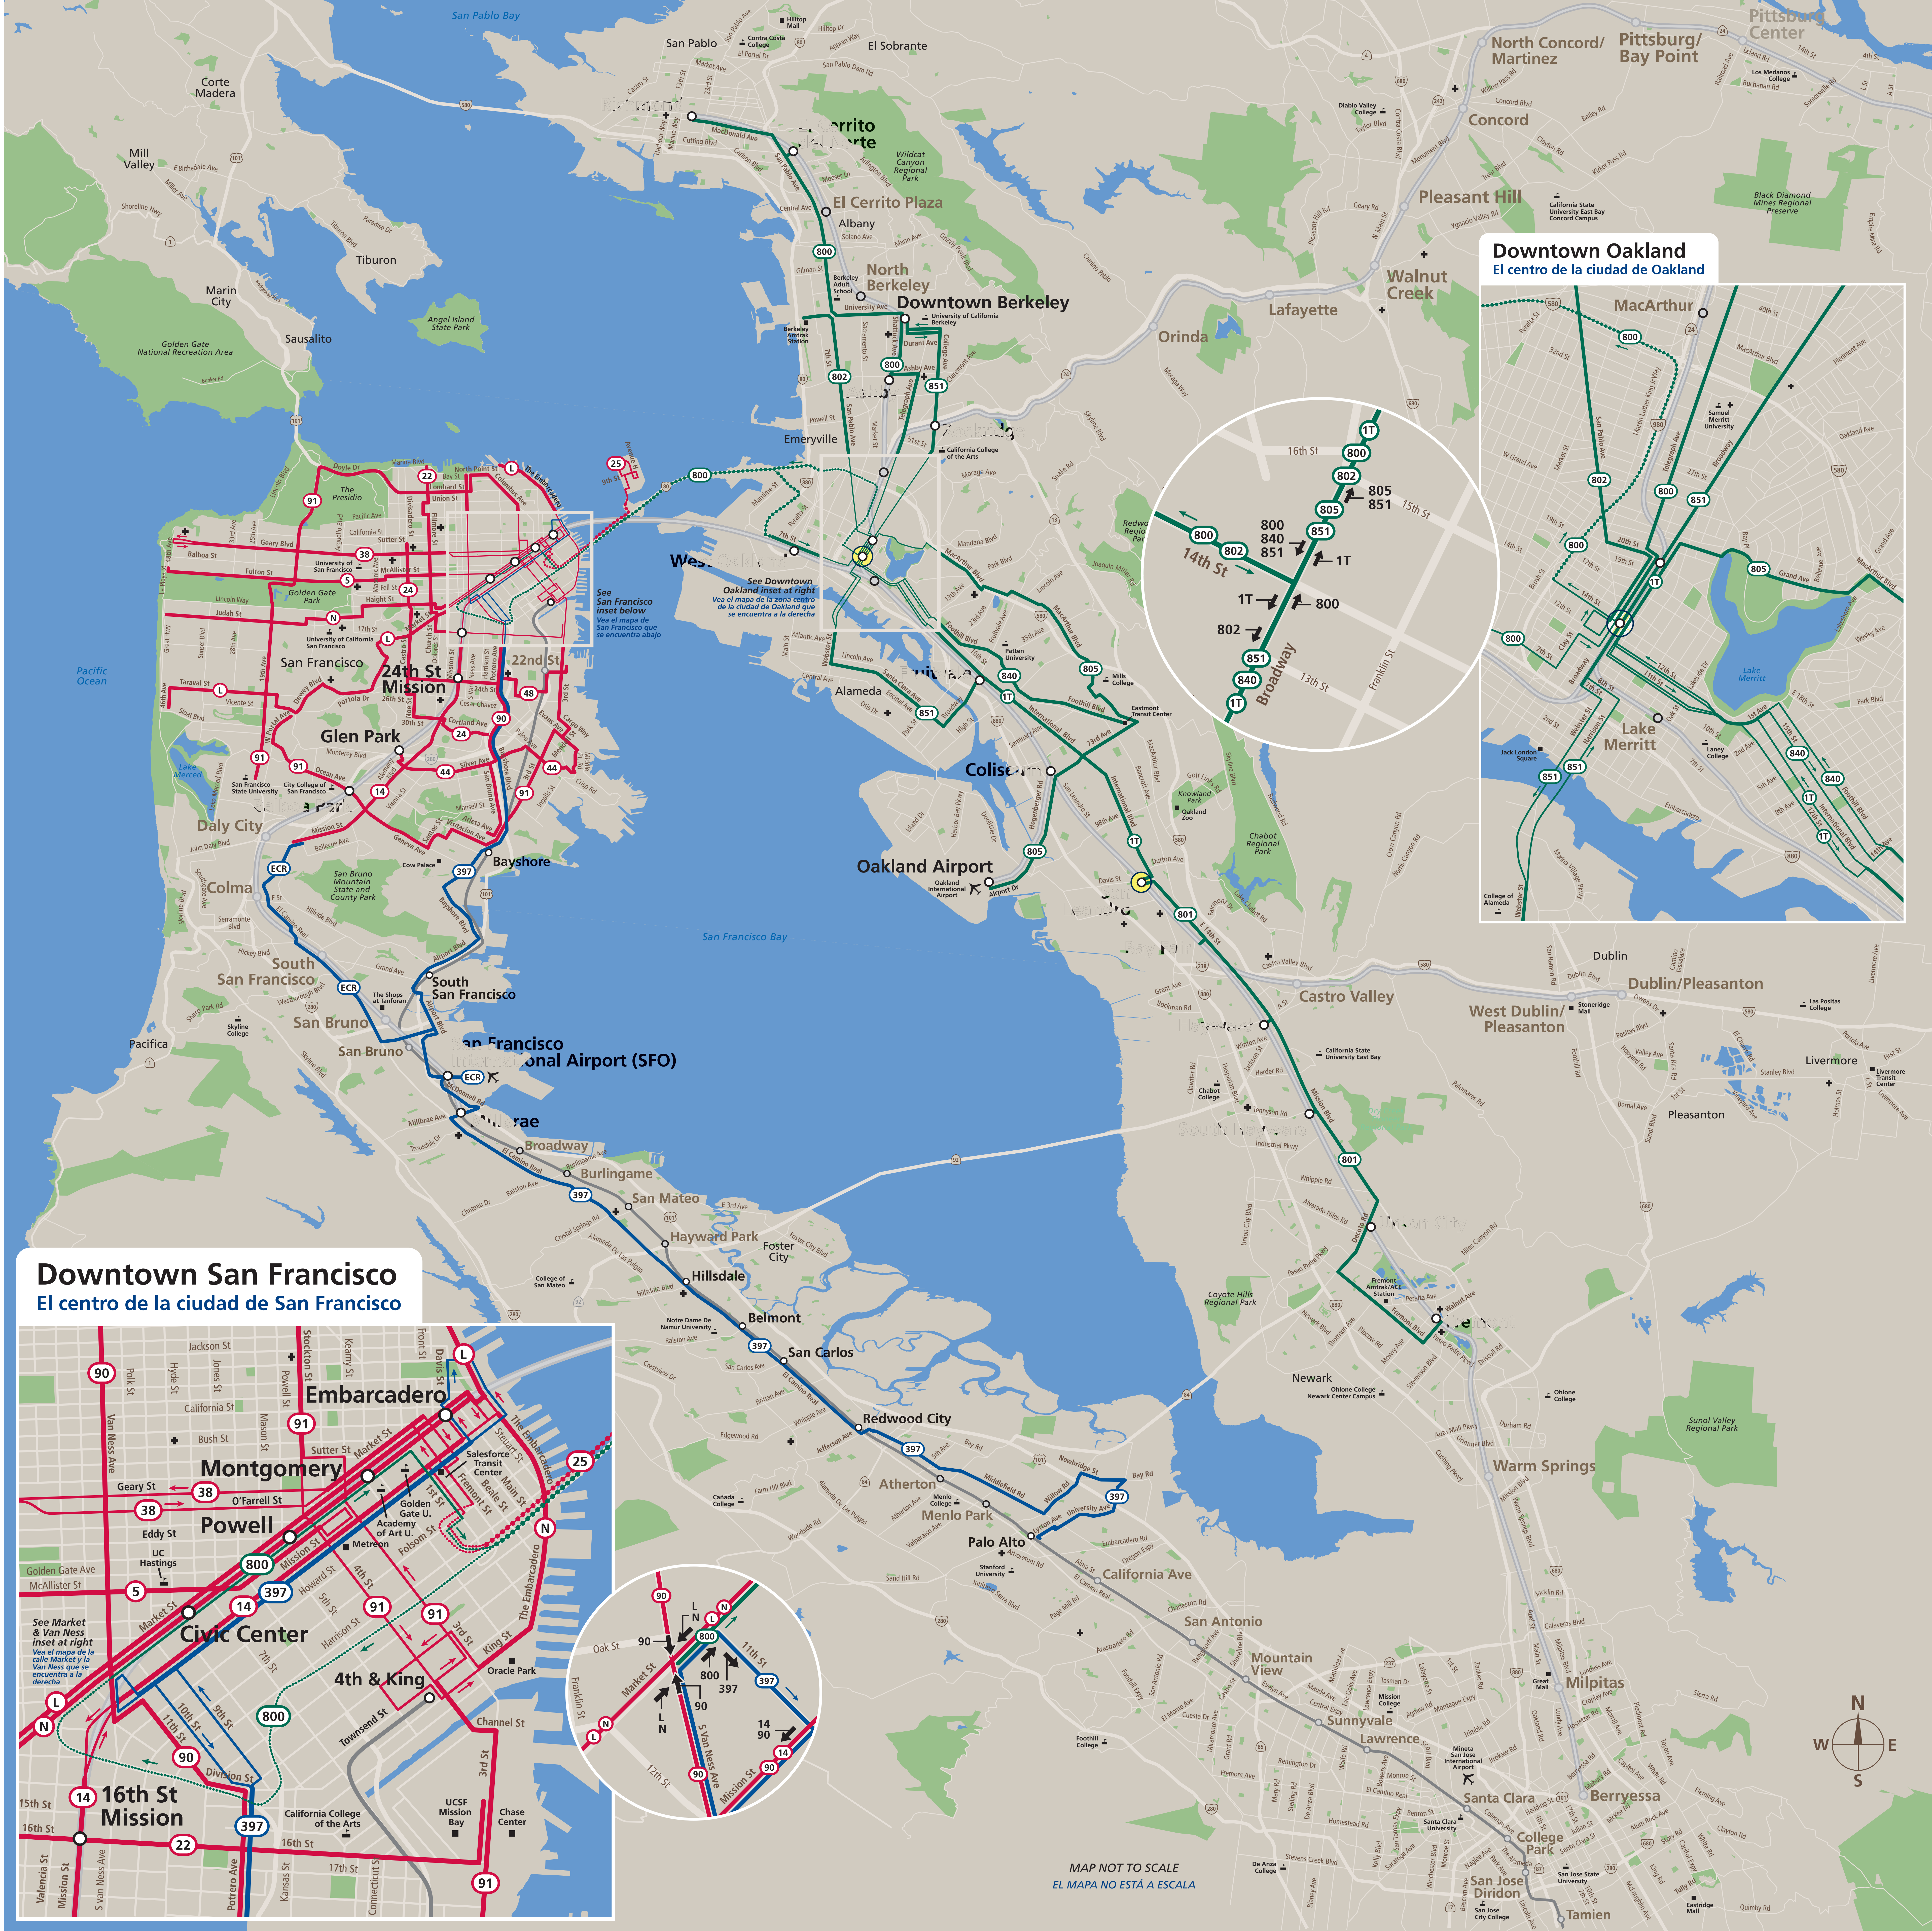

MAP NOT TO SCALE
EL MAPA NO ESTÁ A ESCALA

Call 511 | 511.org