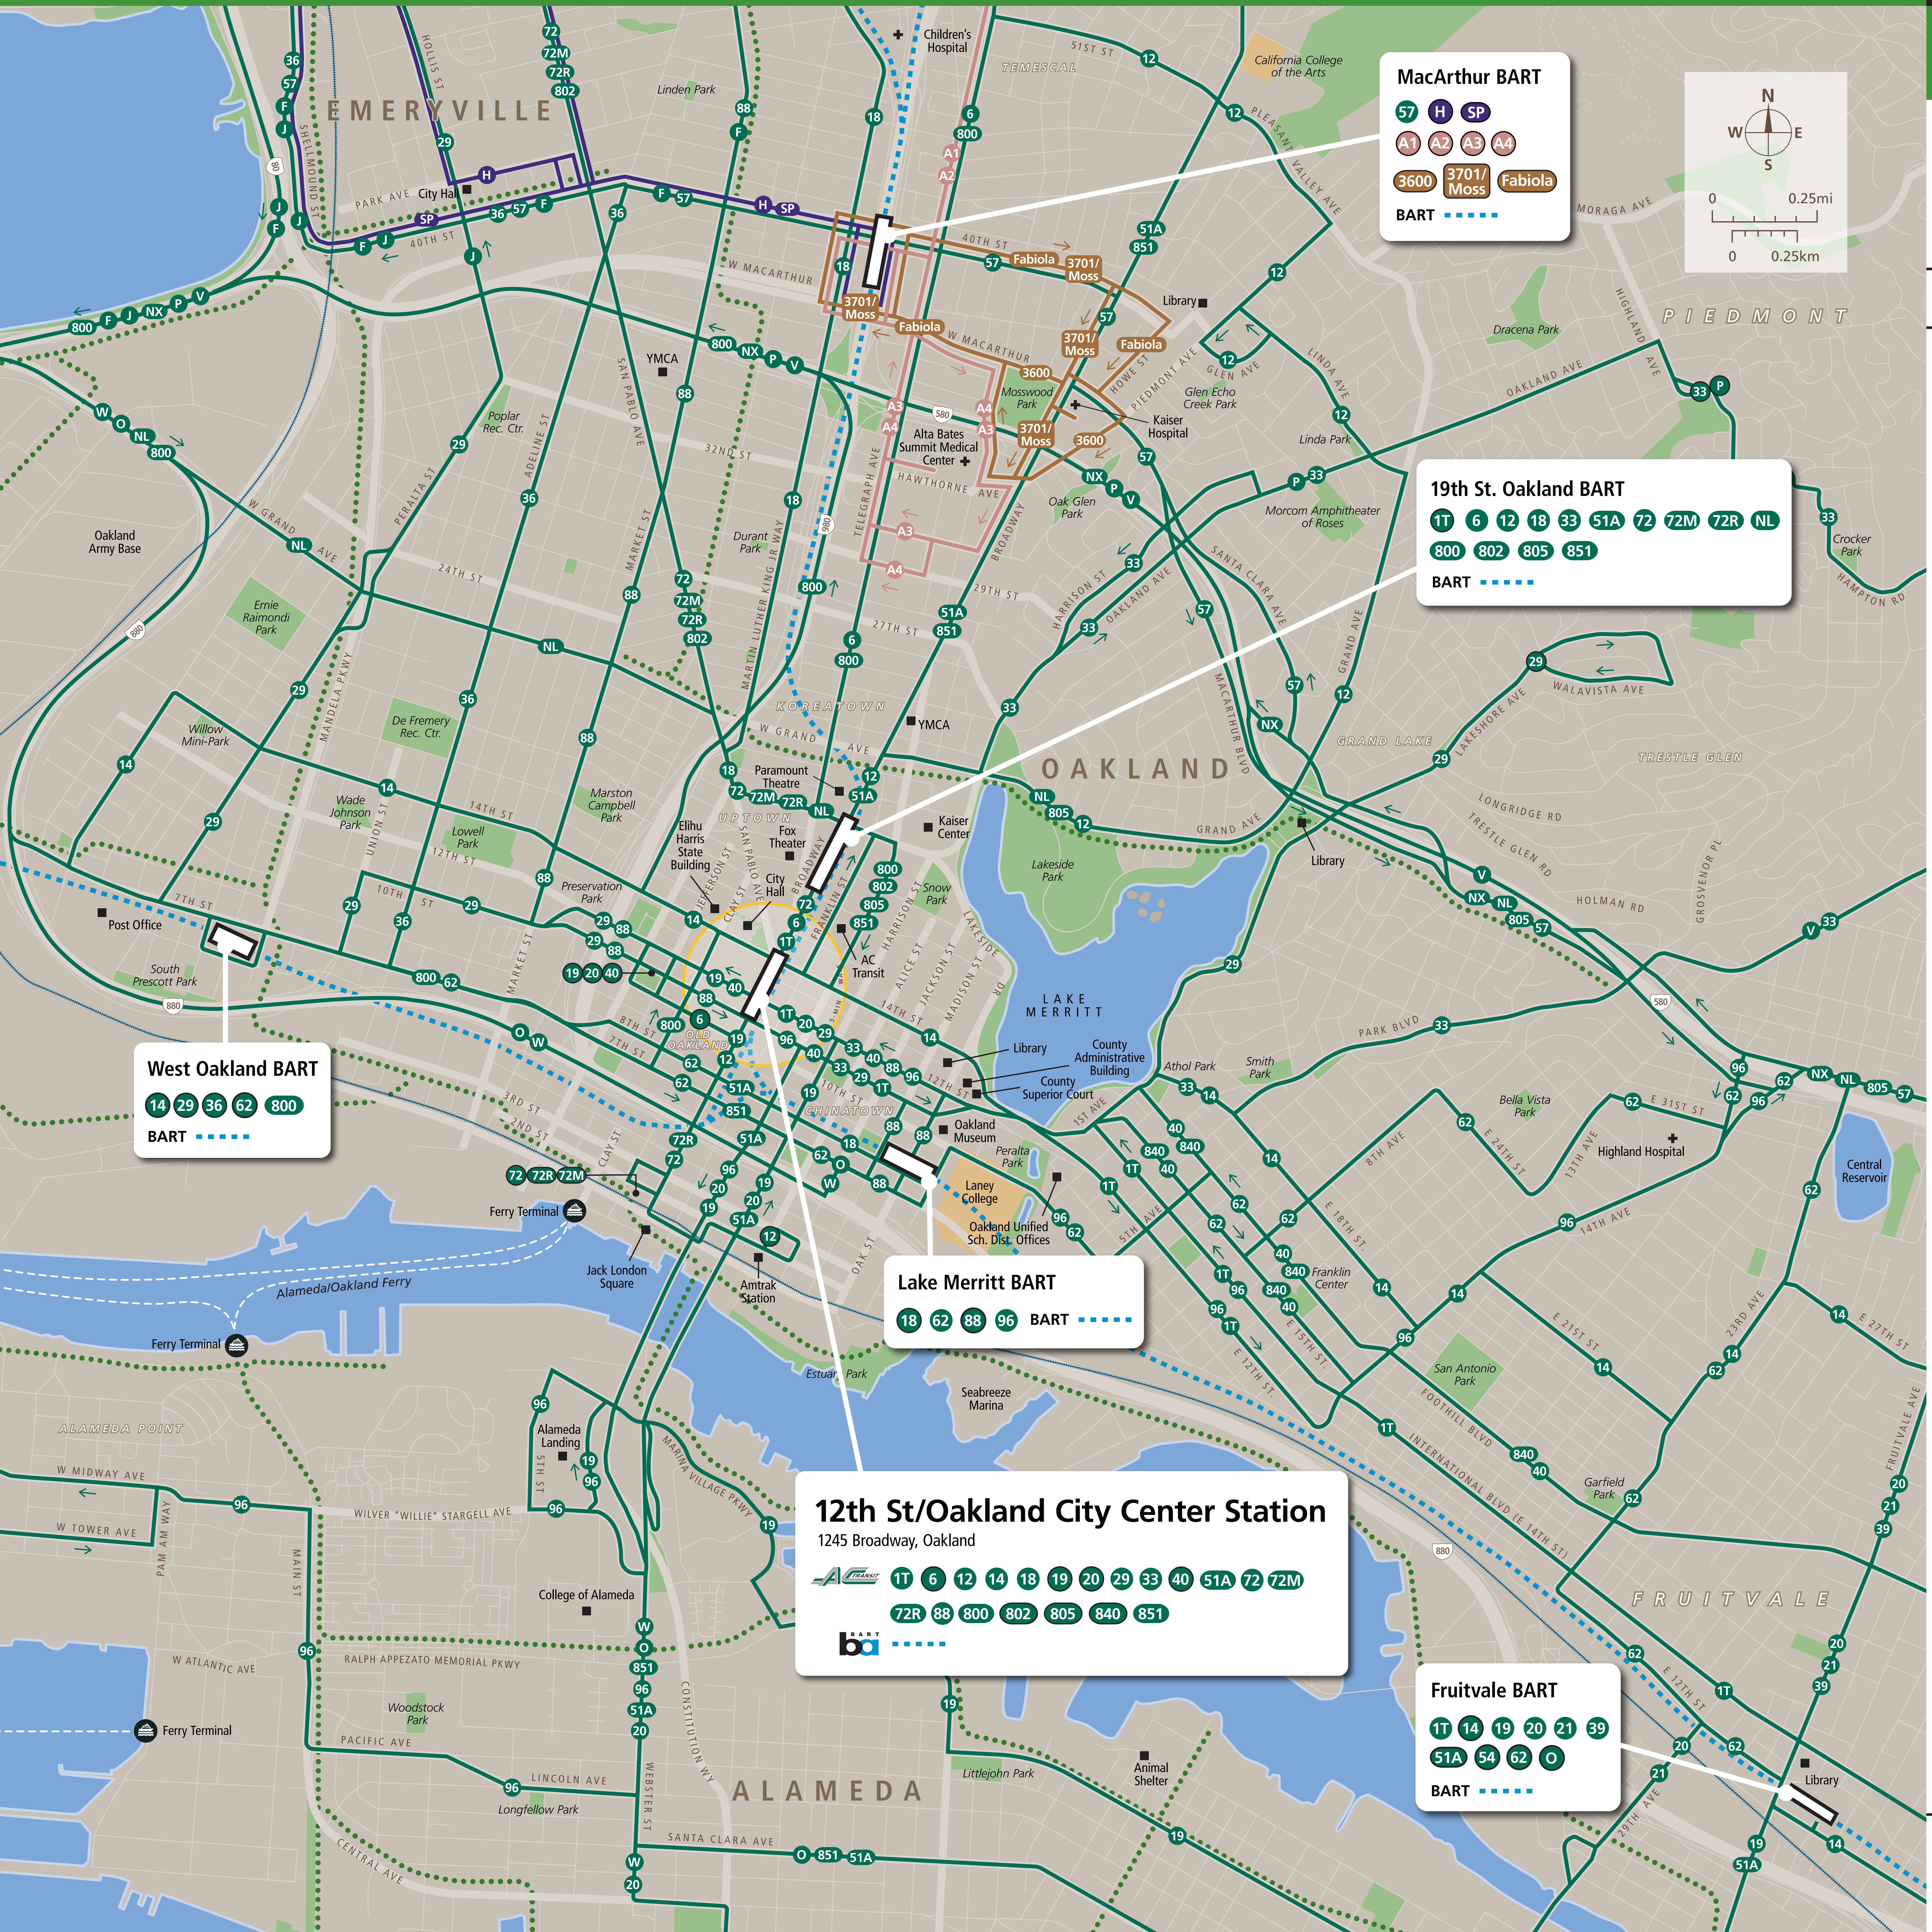

Transit Routes

Rutas del tránsito

公車路線圖

MacArthur BART

57 H SP
A1 A2 A3 A4
3600 3701/Moss Fabiola
BART

19th St. Oakland BART

11T 6 12 18 33 51A 72 72M 72R NL
800 802 805 851
BART

West Oakland BART

14 29 36 62 800
BART

Lake Merritt BART

18 62 88 96 BART

12th St/Oakland City Center Station
1245 Broadway, Oakland

AC Transit 1T 6 12 14 18 19 20 29 33 40 51A 72 72M
72R 88 800 802 805 840 851
BART

Fruitvale BART

11T 14 19 20 21 39
51A 54 62 O
BART

Transit Information

12th Street/Oakland City Center Station

Oakland

Map Key

- You Are Here
- 5-Minute Walk 1000ft/305m
- BART
- AC Transit
- Alta Bates Summit Shuttle
- Emery Go-Round
- Kaiser Shuttle
- Amtrak
- Route Terminus
- Ferry Terminal
- Bicycle Trail or Lane

This map does not show all commuter, express, special event, or all-night routes. Service may vary with time of day or day of week. Service changes may have occurred since printing. Please consult transit agency schedule or contact 511 for more information.

Call 511 | 511.org