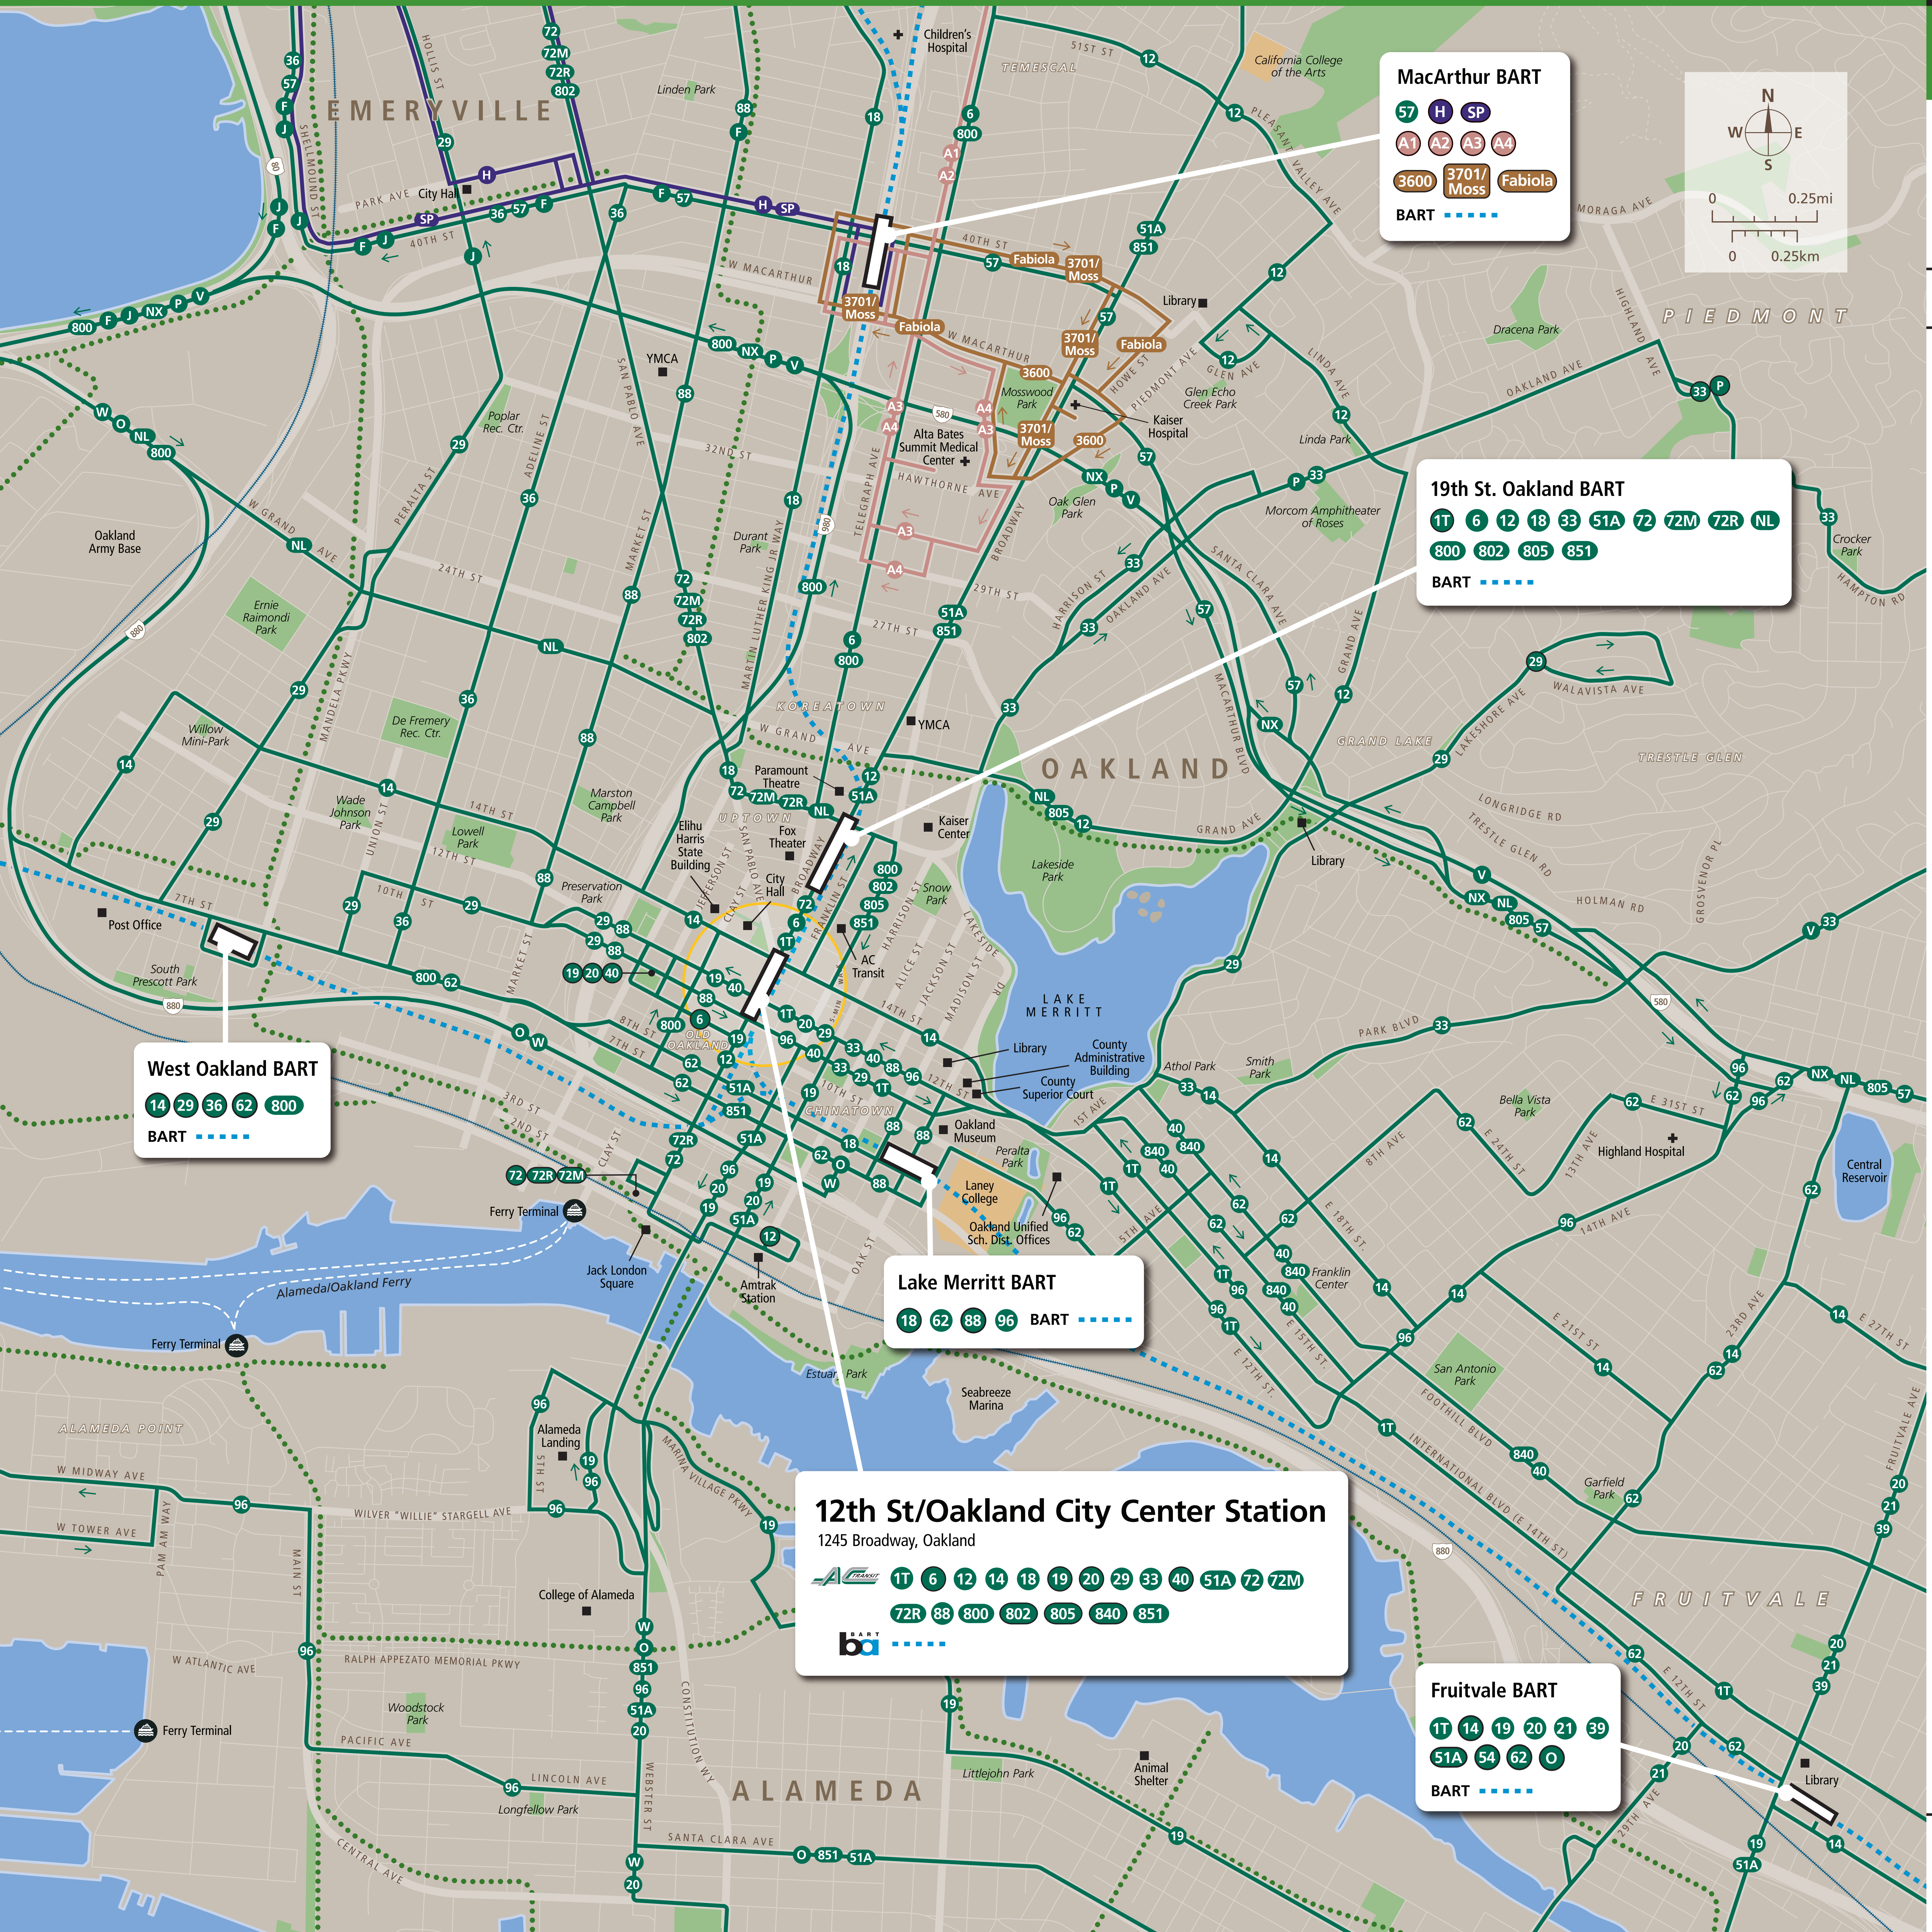

Transit Routes

Rutas del tránsito

公車路線圖

MacArthur BART

57 H SP
A1 A2 A3 A4
3600 3701/Moss Fabiola
BART

19th St. Oakland BART

1T 6 12 18 33 51A 72 72M 72R NL
800 802 805 851
BART

West Oakland BART

14 29 36 62 800
BART

Lake Merritt BART

18 62 88 96 BART

12th St/Oakland City Center Station
1245 Broadway, Oakland

1T 6 12 14 18 19 20 29 33 40 51A 72 72M
72R 88 800 802 805 840 851
BART

Fruitvale BART

1T 14 19 20 21 39
51A 54 62 O
BART

Transit Information

12th Street/Oakland City Center Station

Oakland

Map Key

- You Are Here
- 5-Minute Walk 1000ft/305m
- BART
- AC Transit
- Alta Bates Summit Shuttle
- Emery Go-Round
- Kaiser Shuttle
- Amtrak
- Route Terminus
- Ferry Terminal
- Bicycle Trail or Lane

This map does not show all commuter, express, special event, or all-night routes. Service may vary with time of day or day of week. Service changes may have occurred since printing. Please consult transit agency schedule or contact 511 for more information.

Call 511 | 511.org