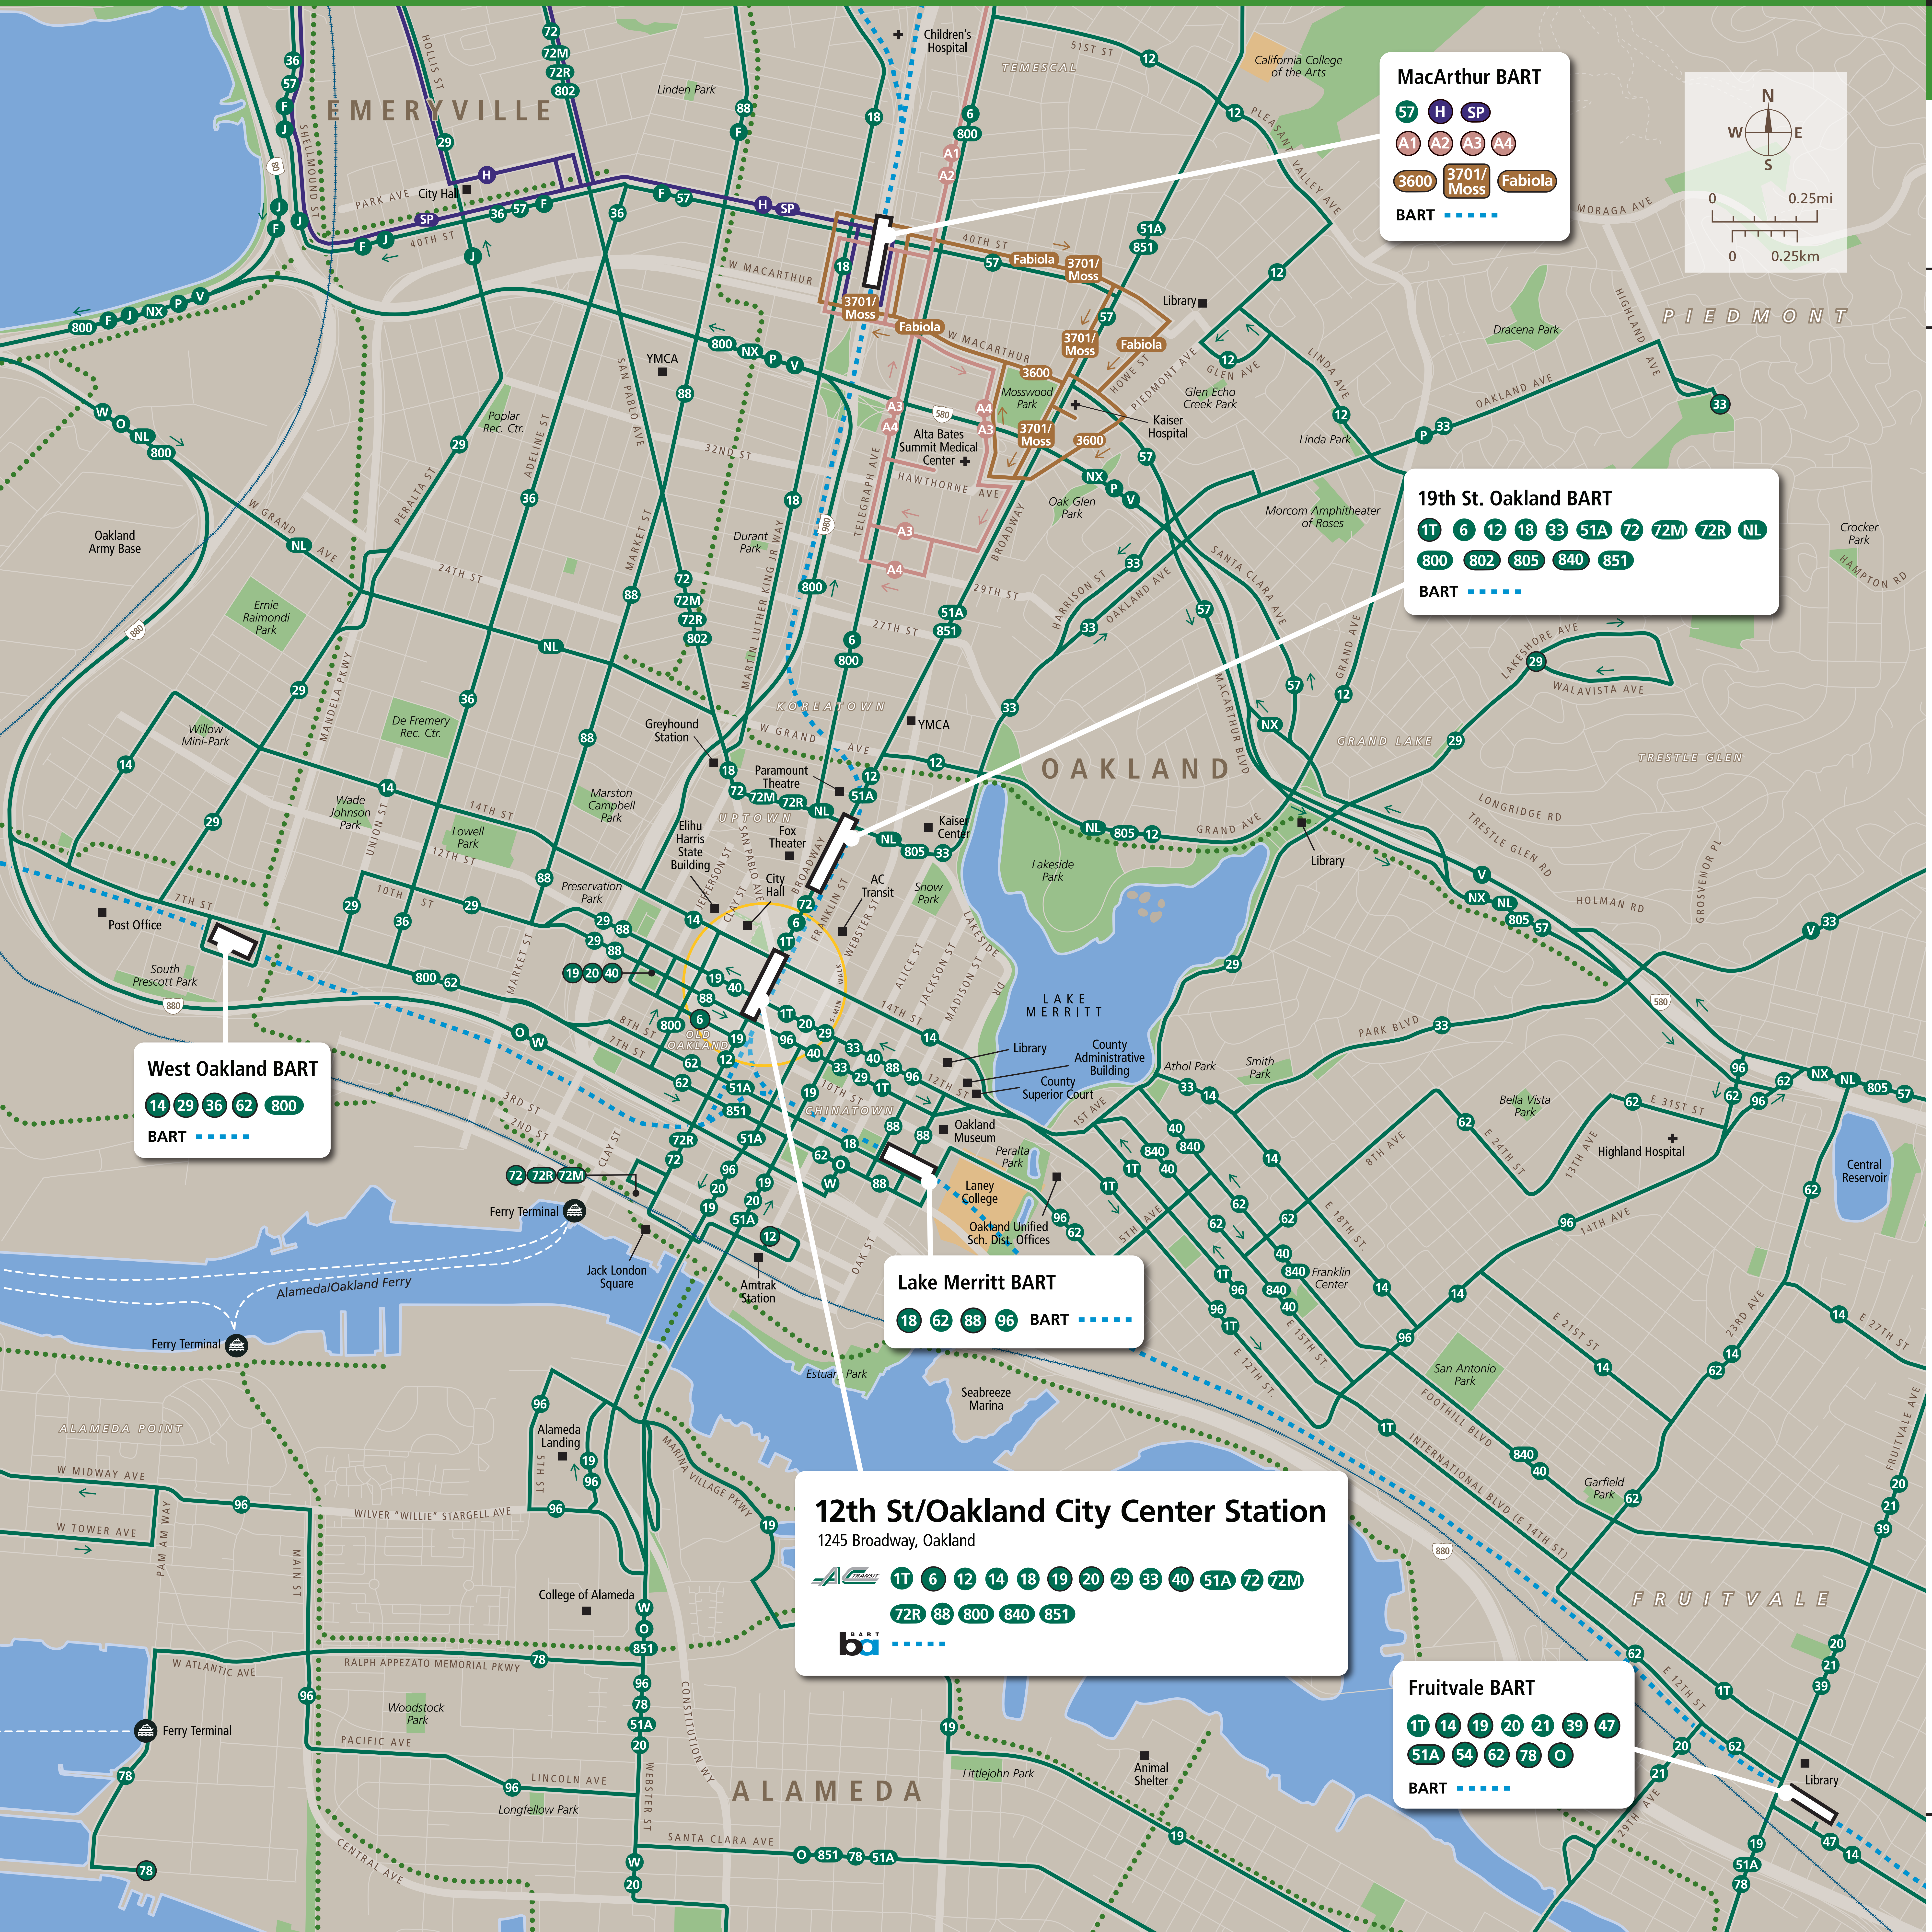

Transit Routes

Rutas del tránsito

公車路線圖

MacArthur BART

57 H SP
A1 A2 A3 A4
3600 3701/Moss Fabiola
BART

19th St. Oakland BART

1T 6 12 18 33 51A 72 72M 72R NL
800 802 805 840 851
BART

West Oakland BART

14 29 36 62 800
BART

Lake Merritt BART

18 62 88 96 BART

12th St/Oakland City Center Station
1245 Broadway, Oakland

1T 6 12 14 18 19 20 29 33 40 51A 72 72M
72R 88 800 840 851
BART

Fruitvale BART

1T 14 19 20 21 39 47
51A 54 62 78 O
BART

Transit Information

12th Street/ Oakland City Center Station

Oakland

Map Key

- You Are Here
- 5-Minute Walk
  1000ft/305m
- BART
- AC Transit
- Alta Bates Summit Shuttle
- Emery Go-Round
- Kaiser Shuttle
- Amtrak
- Route Terminus
- Ferry Terminal
- Bicycle Trail or Lane

This map does not show all commuter, express, special event, or all-night routes. Service may vary with time of day or day of week. Service changes may have occurred since printing. Please consult transit agency schedule or contact 511 for more information.

Call 511 | 511.org